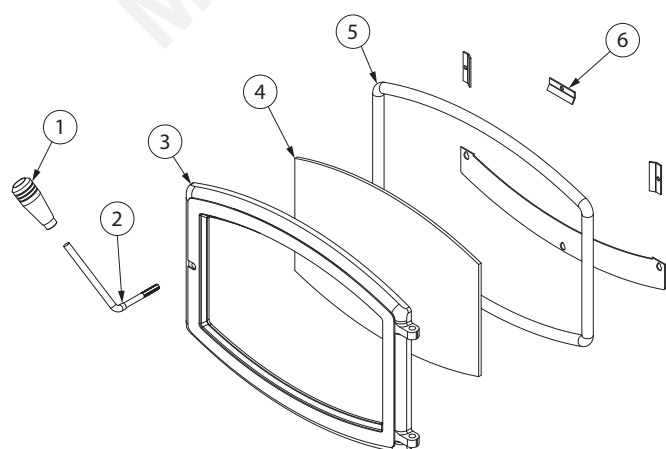

REPLACEMENT PARTS

Key	Part #	Description	Qty
1	69964	Weldment, Burnpot Housing	1
2	26799	Ash Door	3
3	69965	Weldment, Burnpot	1
4	86841	Damper Rod Straight	1
5	27650	Side Window Air Wash	2
6	891987	Plastic Knob	1
7	610341	Louver Assembly	1
8	27649	Bay Window Trim Piece	2
9	88174	Side Gasket	2
10	892614	Side Glass SP24I	2
11	610339	SP24I Lid Assy	1
12	80684	Control Plate	1
13	80621	Air Switch	1
14	610346	Damper Assy For Straight Rod	1
15	80610	Thermodisc, Surf Mt, Low Limit POF	1
16	88100	Gasket, Exhaust Blower	1
17	80462	Receptacle, 3 Prong	1
18	80685	Harness Extension, Purple	1
19	80461	Power Supply Cord	1
20	88202	Igniter Housing Gasket	1
21	69969	Igniter Housing Assembly	1
22	80619	Ignitor Cartridge	1
23	80641	Blower, Exhaust	1
24	610343	Exhaust Bottom Weldment	1
25	88252	Flue Gasket	1
26	610342	Exhaust Top Weldment	1
27	80642	Drive Motor (1 RPM CCW)	1

28	892231	Auger Flight	1
29	891132	Agitator Bushing	1
30	80647	Blower, Distribution	1
31	88252	Flue Gasket	1
32	27986	Feed Tube Shroud	1
33	80683	Thermodisc, Surface Mount, 300°	1
34	80491	Microswitch	1
35	25589	Maintenance Tool	1
28448		Flashing L LRG Door	
SA24BK		Brick Panel Set – Freestanding – Optional	
SA24BK		Brick Panel Set – Insert – Optional	
892713		Thermostat, Remote - Optional	
SALOG		Ceramic Log Set - Optional	
A-S-ZCLEGS		Zero Clearance Legs - Optional	

Key	Part #	Description	Qty
1	892696	Wood Door Handle	1
2	86755	Handle Assembly	1
3	69688	Oval Door W/Bik Trim	1
4	892613	Oval Glass	1
5	88066	Rope Gasket	3.5 ft
6	25904	Clip, Glass	5
7	27648	Door Air Wash	1
*8	40571	Hinge Block	2
*9	83575	Hinge Pin (.370 Dia X 1.00)	2
* Item Not Shown			