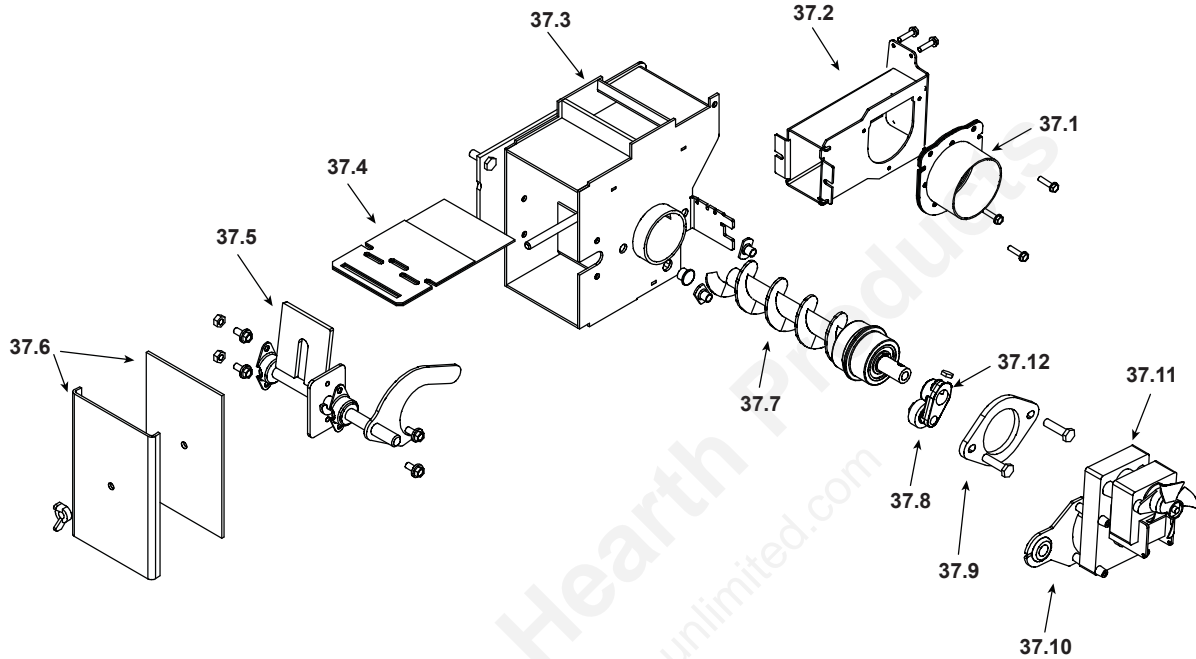

#37 Pre Serial Number 008240096 Feeder Assembly

IMPORTANT: THIS IS DATED INFORMATION. Parts must be ordered from a dealer or distributor. **Hearth and Home Technologies does not sell directly to consumers.** Provide model number and serial number when requesting service parts from your dealer or distributor.

Stocked at Depot

ITEM	Description	COMMENTS	PART NUMBER	
37	Feeder Assembly	Pre 008240096	1-10-01679A	
37.1	Air Intake Damper Assembly		1-10-06466W	
37.2	Air Intake Weldment		1-10-674045W	
37.3	Feeder Weldment		1-10-677150	Y
37.4	Slide Plate Assembly		1-10-08037	Y
37.5	Pusher Arm Assembly		1-10-773890	Y
37.6	Feed Cover and Gasket	2 Sets	1-00-677152	Y
37.7	Auger Assembly		3-50-00465	Y
37.8	Cam Bearing		3-31-3014	Y
37.9	Bearing Flange w/Hardware		1-00-04035	Y
37.10	Bracket, Gear Motor	Pkg of 2	1-00-01534	Y
	Grommets & Spacers	Pkg of 25	1-00-960026	
37.11	Gear Motor, 4 RPM		3-20-60906	Y
	Gearmotor Blades	Pkg of 3	3-20-2046399-3	Y
37.12	Cast Cam Block		3-00-00153	Y
	Feeder Air Crossover Kit		1-00-67900	Y
	Feeder Repair Kit		1-00-677150	Y
	Gasket, Feeder, Air Intake	Pkg of 6	3-44-72224-6	Y
	Pusher Arm Pillow Block	Pkg of 4	3-31-3614087-4	Y

Additional service parts on following page.