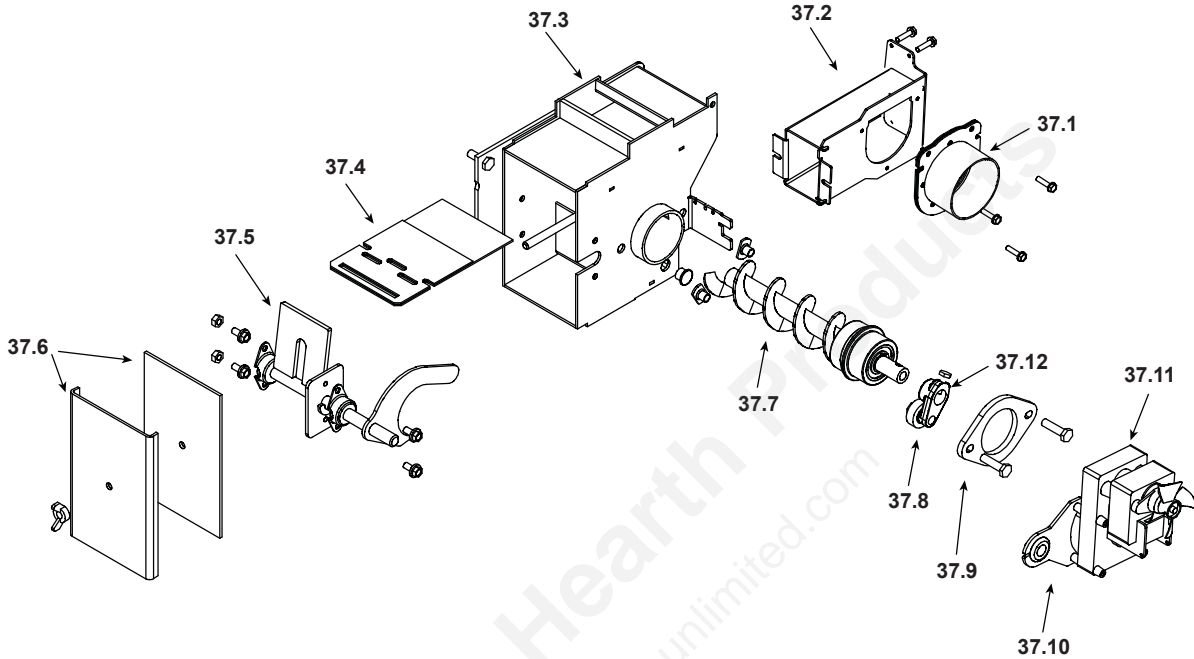

#37 Pre Serial Number 008240096 Feeder Assembly

IMPORTANT: THIS IS DATED INFORMATION. Parts must be ordered from a dealer or distributor. **Hearth and Home Technologies does not sell directly to consumers.** Provide model number and serial number when requesting service parts from your dealer or distributor.

**Stocked
at Depot**

ITEM	Description	COMMENTS	PART NUMBER	
37	Feeder Assembly	Pre 008240096	1-10-01679A	
37.1	Air Intake Damper Assembly		1-10-06466W	
37.2	Air Intake Weldment		1-10-674045W	
37.3	Feeder Weldment		1-10-677150	Y
37.4	Slide Plate Assembly		1-10-08037	Y
37.5	Pusher Arm Assembly		1-10-773890	Y
37.6	Feed Cover and Gasket	2 Sets	1-00-677152	Y
37.7	Auger Assembly		3-50-00465	Y
37.8	Cam Bearing		3-31-3014	Y
37.9	Bearing Flange w/Hardware		1-00-04035	Y
37.10	Bracket, Gear Motor	Pkg of 2	1-00-01534	Y
	Grommets & Spacers	Pkg of 25	1-00-960026	
37.11	Gear Motor, 4 RPM		3-20-60906	Y
	Gearmotor Blades	Pkg of 3	3-20-2046399-3	Y
37.12	Cast Cam Block		3-00-00153	Y
	Feeder Air Crossover Kit		1-00-67900	Y
	Feeder Repair Kit		1-00-677150	Y
	Gasket, Feeder, Air Intake	Pkg of 6	3-44-72224-6	Y
	Pusher Arm Pillow Block	Pkg of 4	3-31-3614087-4	Y

Additional service parts on following page.