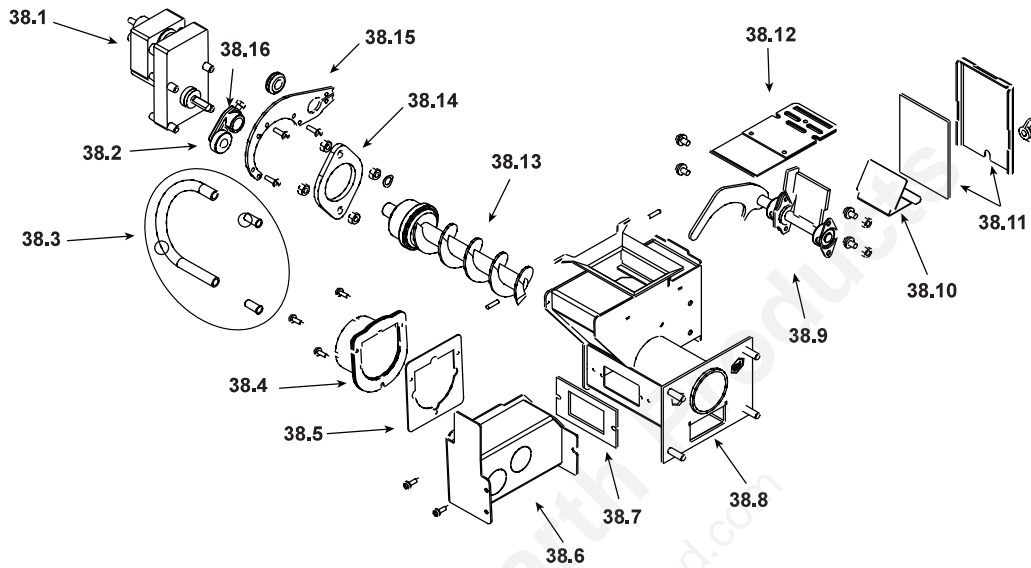

#38 Post Serial Number 008240096 Feeder Assembly

IMPORTANT: THIS IS DATED INFORMATION. Parts must be ordered from a dealer or distributor. **Hearth and Home Technologies does not sell directly to consumers.** Provide model number and serial number when requesting service parts from your dealer or distributor.

Stocked at Depot

ITEM	Description	COMMENTS	PART NUMBER	
38	Feeder Assembly	No longer available	1-10-01779A	
38.1	Pellet Feeder Gear Motor, 4 RPM		3-20-60906	Y
38.2	UL Feeder Cam Bearing		3-31-3014	Y
38.3	Feeder Air Crossover Kit		1-00-67900	Y
	9MM Silicone Tube	5 Ft	1-00-511427	Y
38.4	Pellet Air Intake Assembly		1-10-06810A	
38.5	Gasket Feeder Air Intake	Pkg of 6	3-44-72224-6	Y
38.6	UL Feeder Air Intake		1-10-674130	
38.7	Gasket Ultra Air Intake	Pkg of 10	3-44-677160-10	Y
38.8	Ultra Feeder Weldment		1-10-724132	Y
38.9	UL Feeder Pusher Arm		1-10-677187W	Y
38.10	Fines Deflector	No longer available	2-00-677138-10	
38.11	Gasket, UL Feeder Cover		1-00-677122	Y
38.12	Slide Plate Assembly		1-10-677121A	Y
38.13	UL Feeder Auger Assembly		3-50-00565	Y
38.14	Bearing Flange w/Hardware		1-00-04035	Y
38.15	UL Feeder Gear Motor Bracket w/Grommet		1-00-247406	Y
38.16	UL Feeder Cam Block		3-00-677154	Y
	Gasket, Hopper Throat		3-44-677185	Y
	Hopper Switch Feeder Fitting	Pkg of 2	1-00-142818	Y
	Pusher Arm Pillow Block	Pkg of 4	3-31-3614087-4	Y

Additional service parts on following page.