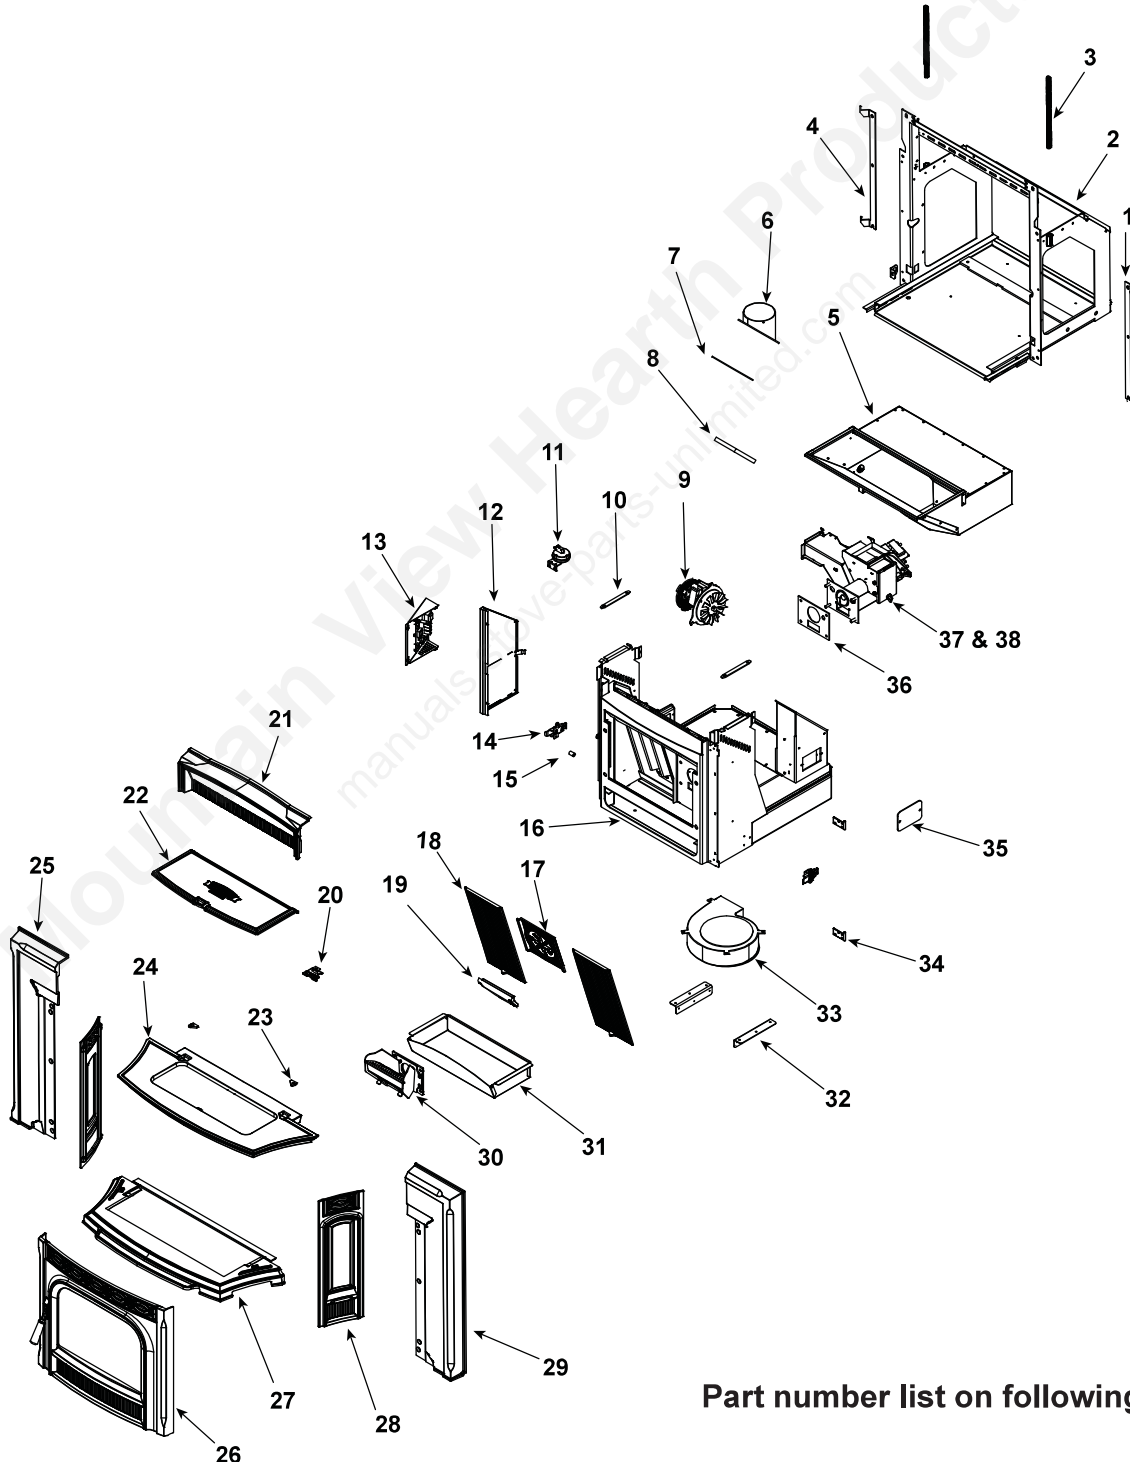

Pellet Insert

Last SN #008254457

Beginning Manufacturing Date: N/A
Ending Manufacturing Date: Aug 2013

20" Hopper:

- 1-90-00676-1 (Black) (Aug 2013)
- 1-90-00676-2 (Charcoal) (June 2011)
- 1-90-00676-3 (Goldenfire) (June 2011)
- 1-90-00676-4 (Metallic Blue) (Jan 2010)
- 1-90-00676-5 (Honey Glo) (June 2009)
- 1-90-00676-10 (Mojave Red) (Jan 2010)
- 1-90-00676-12 (Forest Green) (Jan 2010)

22" Hopper:

- 1-90-00675-1 (Black) (Aug 2013)
- 1-90-00675-2 (Charcoal) (June 2011)
- 1-90-00675-3 (Goldenfire) (June 2011)
- 1-90-00675-4 (Metallic Blue) (Jan 2010)
- 1-90-00675-5 (Honey Glo) (June 2009)
- 1-90-00675-10 (Mojave Red) (Jan 2010)
- 1-90-00675-12 (Forest Green) (Jan 2010)

24" Hopper:

- 1-90-00674-1 (Black) (Aug 2013)
- 1-90-00674-2 (Charcoal) (June 2011)
- 1-90-00674-3 (Goldenfire) (June 2011)
- 1-90-00674-4 (Metallic Blue) (Jan 2010)
- 1-90-00674-5 (Honey Glo) (June 2009)
- 1-90-00674-10 (Mojave Red) (Jan 2010)
- 1-90-00674-12 (Forest Green) (Jan 2010)

Part number list on following page.