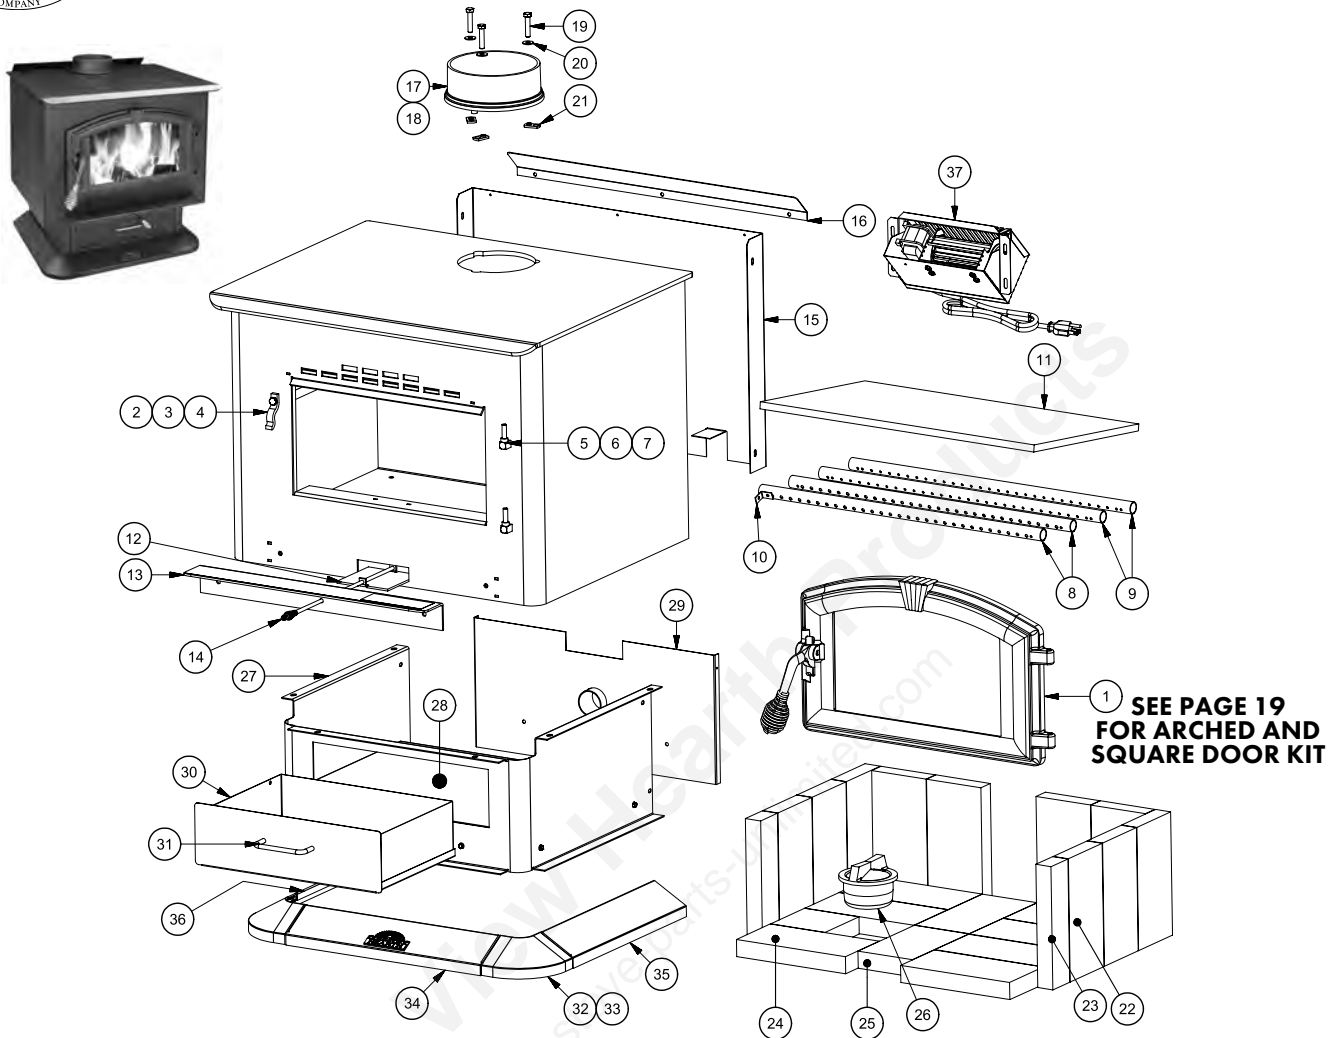

Plate Steel Wood Stove - 2000

1-800-750-2723
usstove.com

Key	Parts No.	Description	Qty.
1	69516	Feed Door Assembly	1
2	25080B	Feed Door Latch	1
3	83508	5/16-18 x 3/4 Hex Head Bolt	1
4	83338	5/16-18 Lock Nut	1
5	891373	Door Hinge Pad	2
6	83045A	Washer, 3/8" ID x 7/8" OD	2
7	83274	3/8-16 Lock Nut	2
8	86643	Tube, Secondary Air (Ø.16 holes)	1
9	86645	Tube, Secondary Air (Ø.22 holes)	2
10	891515	Retainer, Tube (1 per Secondary Tube)	3
11	88146	Refractory Insulation	1
12	891516	Damper Slide	1
13	891517	Hearth Plate	1
14	891331	Spring Handle - Small	1
15	891514	Shield, Rear	1
16	891528	Air Deflector	1
17	40292A	Flue Collar	1
18	88042	Flue Collar Gasket	1.7 Ft
19	83432	5/16-18 x 1-1/2 Hx Head Bolt	3
15	86782	Damper Rod	1

Key	Parts No.	Description	Qty.
20	83045	Washer, 5/16" ID x 3/4" OD	3
21	83431	Weld Tab	3
22	89066	Firebrick (4.5 x 9 x 1.25)	16
23	891414	Firebrick (2-1/4 x 9)	2
24	24103	Firebrick (4-1/2 x 4-1/2)	1
25	891530	Firebrick (4-1/2 x 7-1/2)	1
26	40561	Ash Plug	1
27	891777	Pedestal Wrapper	1
28	891778	Pedestal Bottom	1
29	891523	Pedestal Back	1
30	891527	Ash Pan	1
31	891137	Handle	1
32	40496	Corner Trim	2
33	83466	8-32 x 1/4 Self Tapping Screw	8
34	891524	Front Pedestal Trim	1
35	891779	Right Side Pedestal Trim	1
36	891780	Left Side Pedestal Trim	1
37	891492	B36 Blower Assembly Only*	1

* Blower hardware sold separately