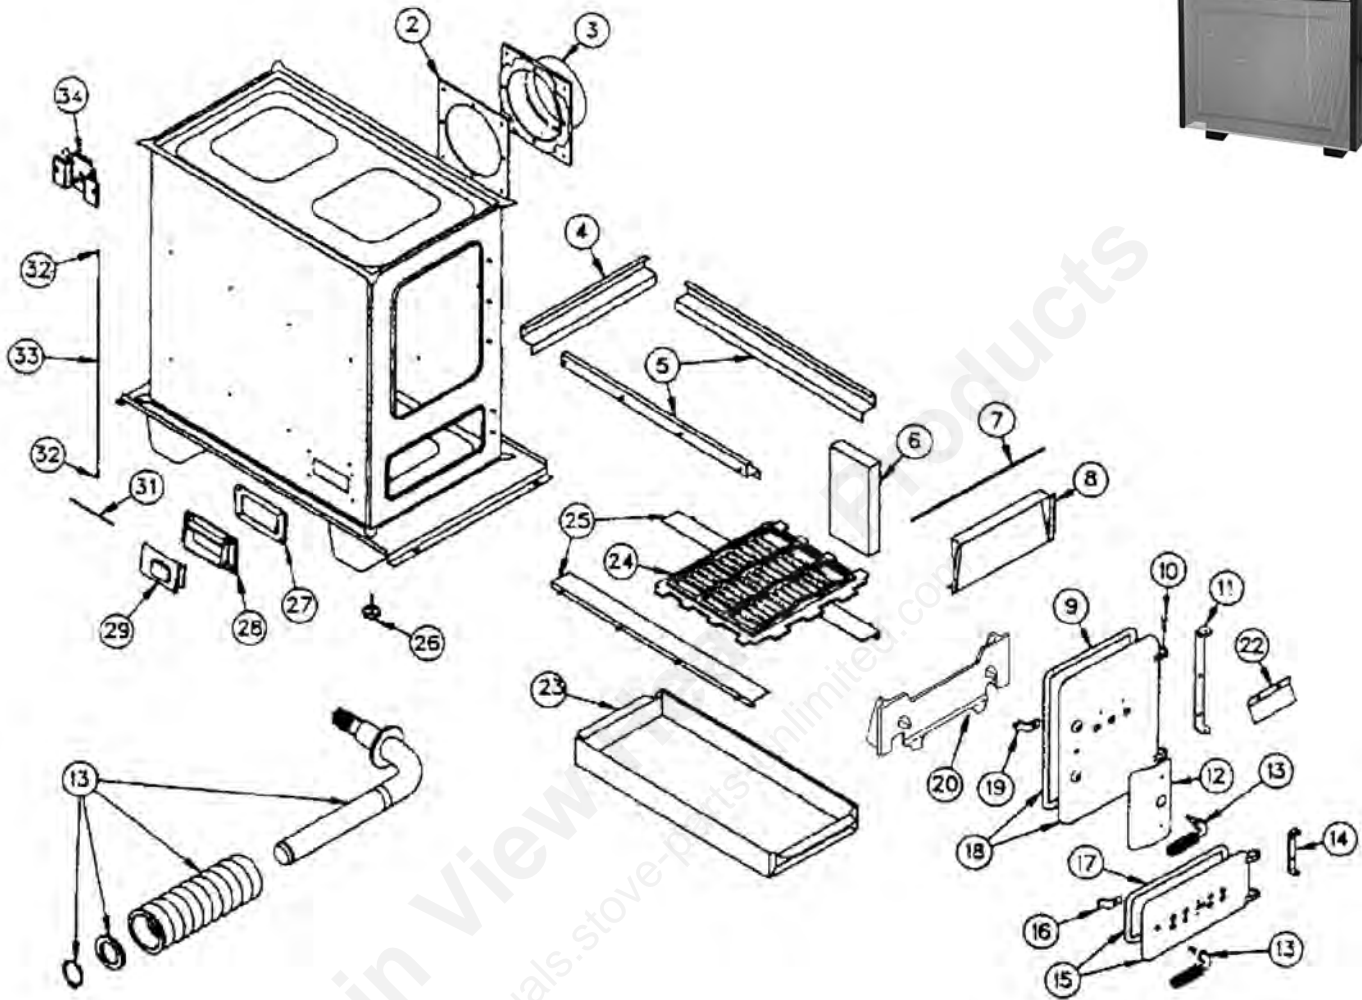

# Circulator - EC95 & BEC95

1-800-750-2723  
usstove.com

Key	Parts No.	Description	Qty.
2	88094	Gasket	1
3	24819	Flue Collar	1
4	40381	Rear Retainer	1
5	40132	Side Brick Retainer	2
6	89066	Firebrick (4½ x 9)	13
7	24846	Smoke Curtain Rod	1
8	24835	Smoke Curtain Assembly	1
9	DGK3	Feed and Ash Door Gasket Kit 1/2 in.	1
10	83485	Door Pin	4
11	24837	Hinge Kit for Feed Door	1
12	24824	Radiation Shield Kit	1
13	89930	Handle Assembly	2
14	24838	Hinge Kit for Ash Door	1
15	69230	Ash Door Assembly	1
16	25048	Latch Kit for Ash Door (Short)	1