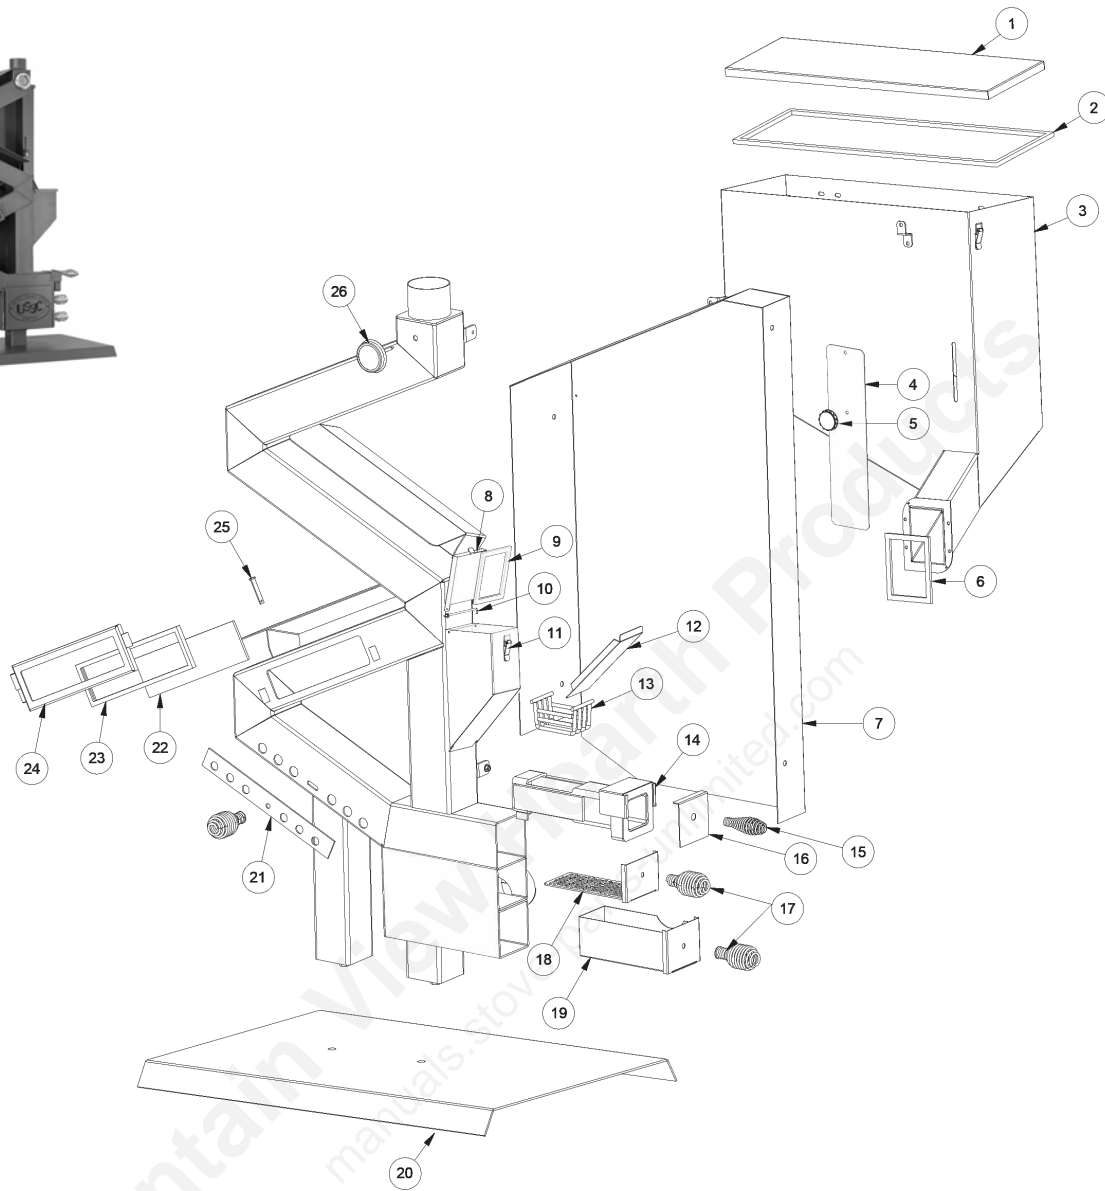

GW1949 Pellet Stove

1-800-750-2723
usstove.com

Key	Parts No.	Description	Qty.
1	610473	Hinged Top Assembly	1
2	88174	Gasket, Window .125 x 1" w/Psa	4.8 ft.
3	610201MB	Hopper	1
4	610202	Pellet Stop	1
5	83936	1/4-20 Plastic Knob	1
6	88174	Gasket - Flat, Glass (3/16T x 3/8W)	2 ft.
7	610209	Heat Shield	1
8	27774	Feed Lid	1
9	88174	Gasket, Flat, Glass (3/16T x 3/8W)	2 ft.
10	27775	Hinge Rod	1
11	892222	Latch, Hopper Lid	3
12	27428	Pellet Slide	1
13	610192	Burn Basket	1

Key	Parts No.	Description	Qty.
14	610200MB	Firebox/ Primary Burn Chamber	1
15	610208MB	Weldment, Air Cover Handle	1
16	27445	Air Cover	1
17	610189	Handle Weldment	3
18	610210MB	Burn Plate Assembly	1
19	610187	Ash Pan	1
21	610204MB	Draft Slide	1
22	892553	GW1949 Glass	1
23	88087	Gasket, Window .125 x 1" w/Psa	2 ft.
24	610205MB	Window Frame	1
25	83671	5/16 Dia. Pin	1
26	80653	Thermometer	1