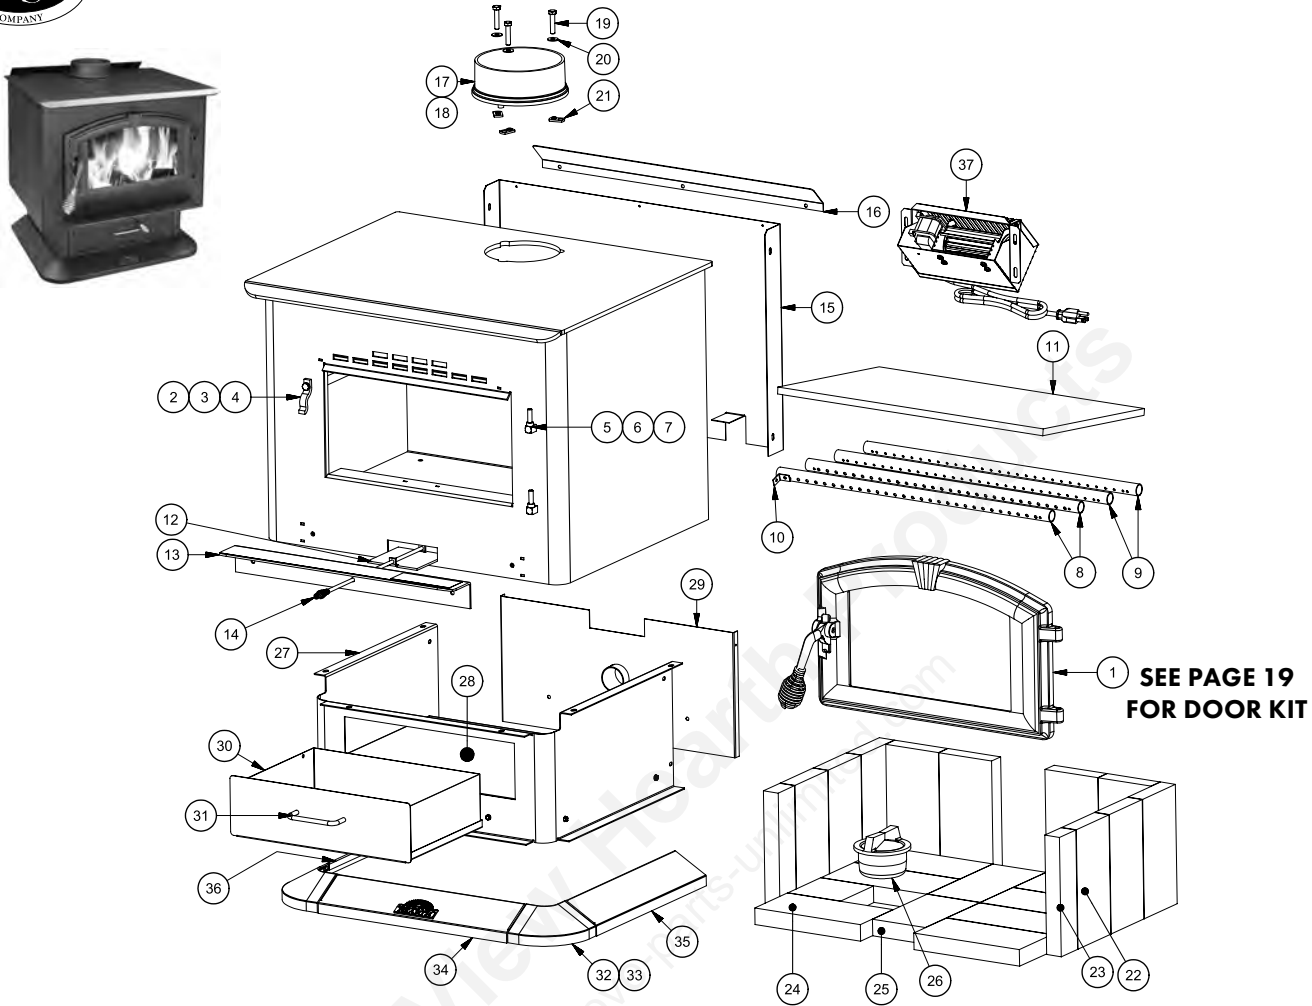

Plate Steel Wood Stove - 2500

1-800-750-2723
usstove.com

Key	Parts No.	Description	Qty.
1	69516	Feed Door Assembly	1
2	25080B	Feed Door Latch	1
3	83508	5/16-18 x 3/4 Hex Head Bolt	1
4	83338	5/16-18 Lock Nut	1
5	891373	Door Hinge Pad	2
6	83045A	Washer, 3/8" ID x 7/8" OD	2
7	83274	3/8-16 Lock Nut	2
8	86643	Tube, Secondary Air (Ø0.16 holes)	2
9	86645	Tube, Secondary Air (Ø0.22 holes)	2
10	891515	Retainer, Tube (1 per Secondary Tube)	4
N/S	83343	Screws, Retainer Tube	8
11	88138	Refractory Insulation	1
12	891516	Damper Slide	1
13	891517	Hearth Plate	1
14	891331	Spring Handle - Small	1
15	891514	Shield, Rear	1
16	891528	Air Deflector	1
17	40292A	Flue Collar	1
18	88042	Flue Collar Gasket	1.7 Ft
19	83432	5/16-18 x 1-1/2 Hex Head Bolt	3

Key	Parts No.	Description	Qty.
20	83045	Washer, 5/16" ID x 3/4" OD	3
21	83431	Weld Tab	3
22	89066	Firebrick (4.5 x 9 x 1.25)	18
23	891414	Firebrick (2-1/4 x 9)	2
24	24103	Firebrick (4-1/2 x 4-1/2)	1
25	891530	Firebrick (4-1/2 x 7-1/2)	1
26	40561	Ash Plug	1
27	891788	Pedestal Wrapper	1
28	891521	Pedestal Bottom	1
29	891523	Pedestal Back	1
30	891527	Ash Pan	1
31	891137	Handle	1
32	40496	Corner Trim	2
33	83466	8-32 x 1/4 Self Tapping Screw	8
34	891524	Front Pedestal Trim	1
35	891526	Right Side Pedestal Trim	1
36	891525	Left Side Pedestal Trim	1
37	891492	B36 Blower Assembly Only*	1

* Blower hardware sold separately