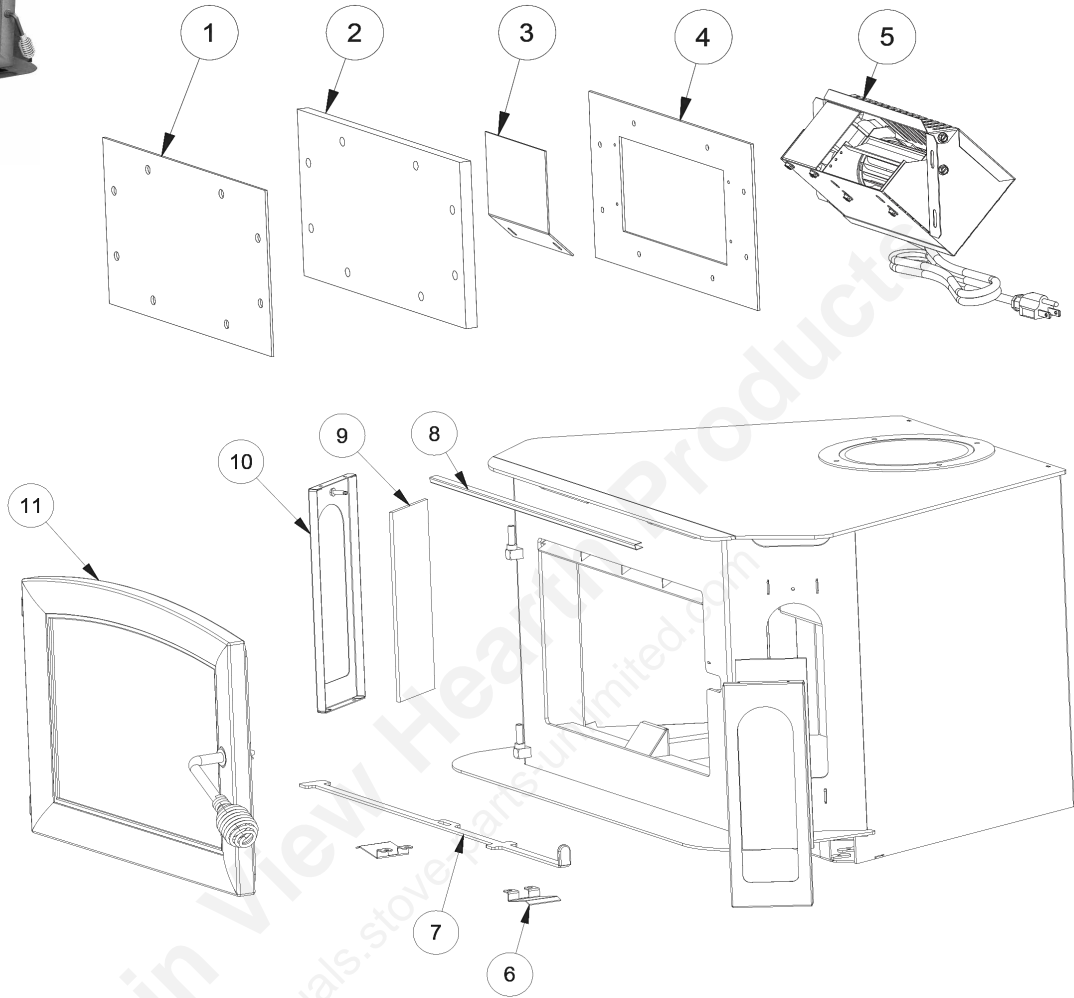

Key	Parts No.	Description	Qty.
1	26699	Cover Plate, Access Panel	1
2	88206	Access Panel Insulation	1
3	27493	B36 Air Deflector	1
4	27494	B-36 Mounting Plate	1
5	891492	Blower Assembly (B36)	1
6	26410	Tensioner, Damper Rod	2
7	26708	Damper Rod	1
8	892260	Trim, Stainless (21")	1
9	892334	10.00 x 3.50 Glass	2
10	26683	Window Cover	2
11	69953	Door Assembly	1