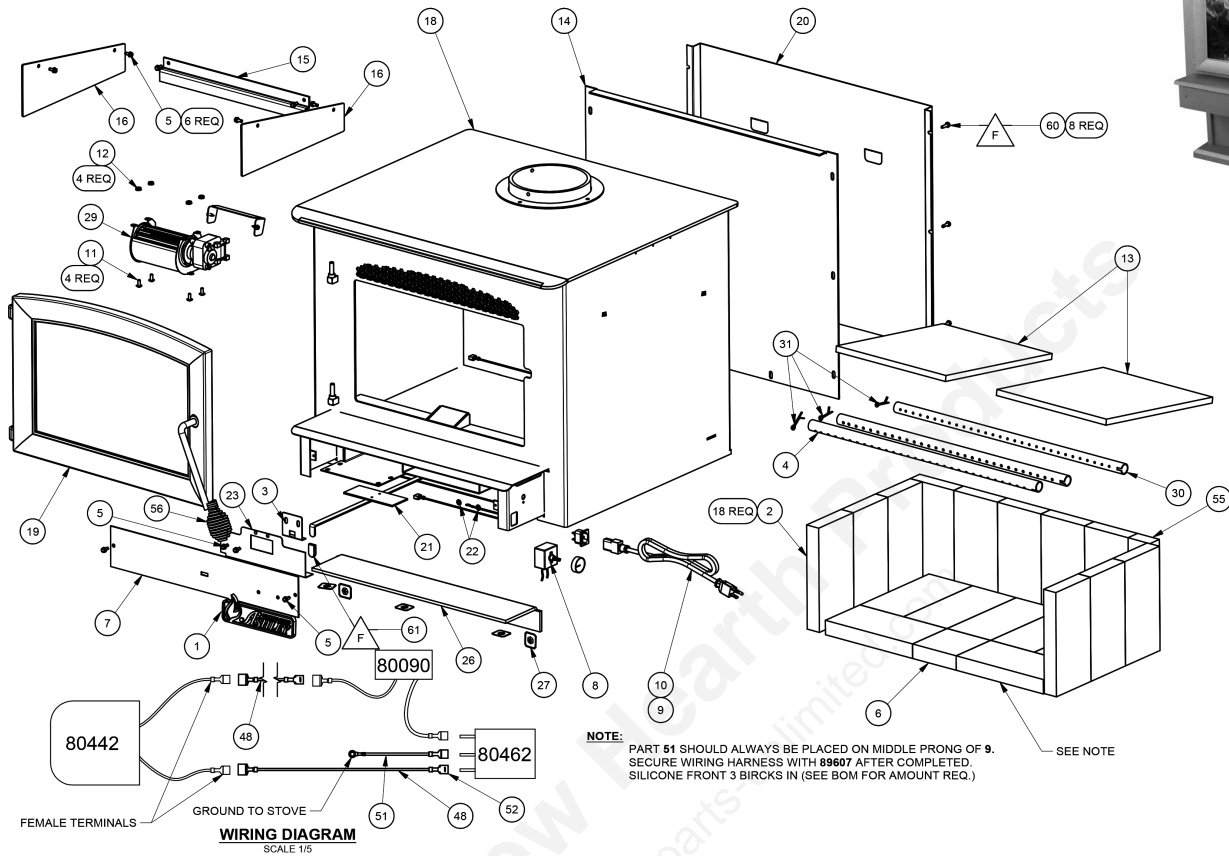

Key	Parts No.	Description	Qty.
2	89066	Firebrick (4-1/2 x 9)	18
3	26304	Damper Rod Tensioner	1
4	86690	Tube (03/16), Secondary Air	2
5	83343	#10x1/2 Hx Hd Dp Ox, Black	18
6	24103	Firebrick, Half (4-1/2x4-1/2)	1
7	26302	Access Panel	1
8	80090	Rheostat w/ Knob	1
9	80462	Receptacle, 3 Prong	1
10	80461	Power Supply Cord	1
11	83005	10-24x1/2 MS TR PH FL BLK	4
12	83244	10-24 UNC Kep Nut	4
13	88186	Board, Ceramic Fiber	2
14	26292	Firebox Back	1
15	26285	Rear Brick Retainer	1
16	26286	Brick Baffle	2
N/S	892233	Trim, Stainless	1
19	69839	Door Assembly	1

Key	Parts No.	Description	Qty.
20	26323	Heat Shield	1
21	69837	Damper Weldment	1
22	83550	Pushnut Fastener (1/8")	2
23	26346	Air Dam	1
N/S	26345	Blower Adapter	1
N/S	83455	#8 x 1/2 SL HX W HD	2
26	88190	Hearth Pad Insulation	1
27	83884	Insulation Holder	2
29	80442	80 CFM Blower	1
30	86691	Tube (05/32), Secondary Air	1
31	83874	1/8 Dia. x 1-1/2 Cotter Pin	1
48	80648	Extension Harness, Blower	2
51	80649	Ground Wire	1
52	80382	Female Terminal	1
55	891414	Half Firebrick	1
56	891135	Handle, Spring (Lg - Nickel)	1
60	83386	#10x3/4 Hx W Hd Dp, Black	8
61	83920	Damper Grip	1