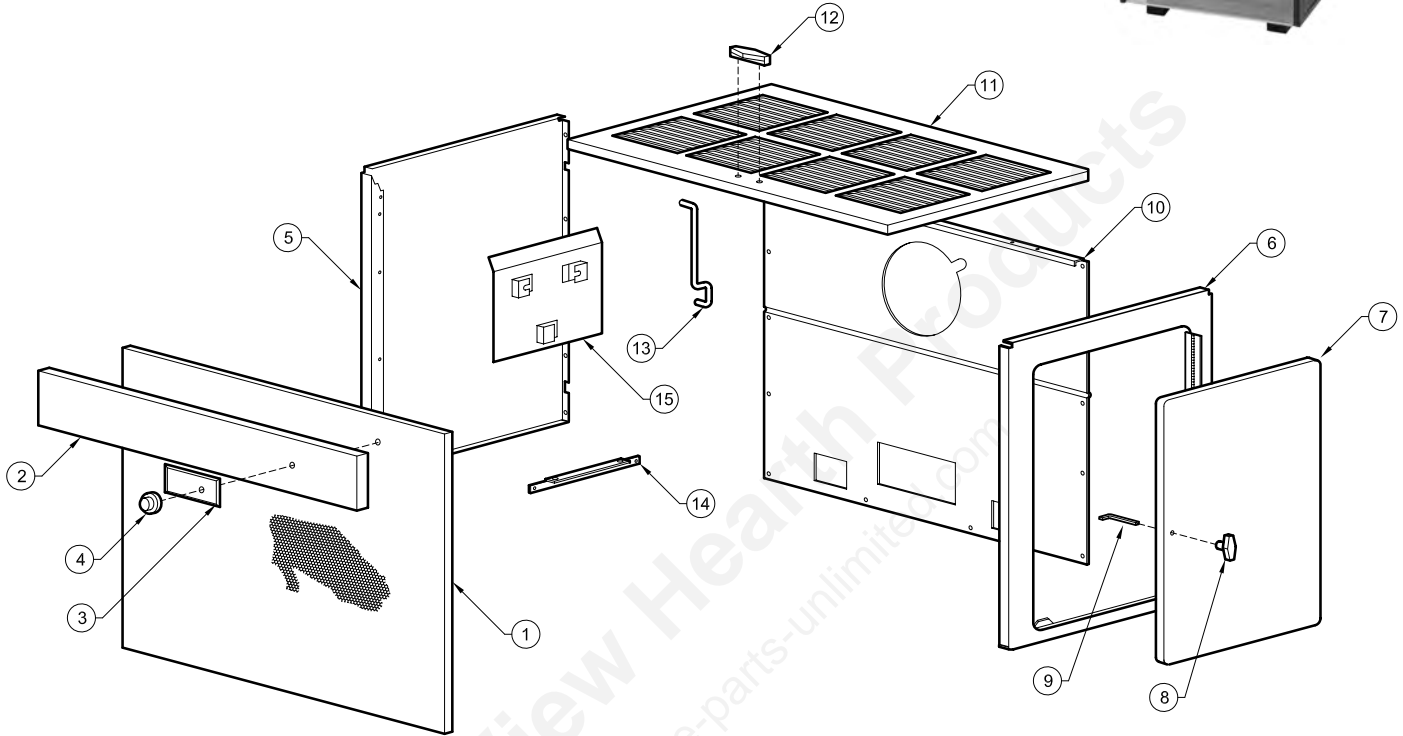

Key	Parts No.	Description	Qty.
1	69224G0	Trim and Screen Assembly	1
	• 25551B	Top Front Panel (Black)	1
	• 851728	Control Plate (Black)	1
4	89687	Thermostat Knob (Black - BCAC)	1
	• 69221B	Left Side Cabinet Assy. (Black)	1
	• 69220B	Right Side Cabinet Assy. (Black)	1
	• 69219B	Cabinet Door Assy. (Black)	1

Key	Parts No.	Description	Qty.
8	89928	Handle Knob	1
9	24893	Latch	1
	25597B	Panel Back Assy. (Black)	1
	• 69202B	Cabinet Top Assy. (Black)	1
	• 891591	Top Handle Kit (Black)	1
13	24849	Rod & Nut Assembly	1
14	24851	Left & Right Top Brace	2
15	24824	Radiation Shield Kit	1
N/S	891492	Blower Assembly Only*	1

NOTICE: Parts marked with a • are for the black

* Blower Hardware Sold Separately