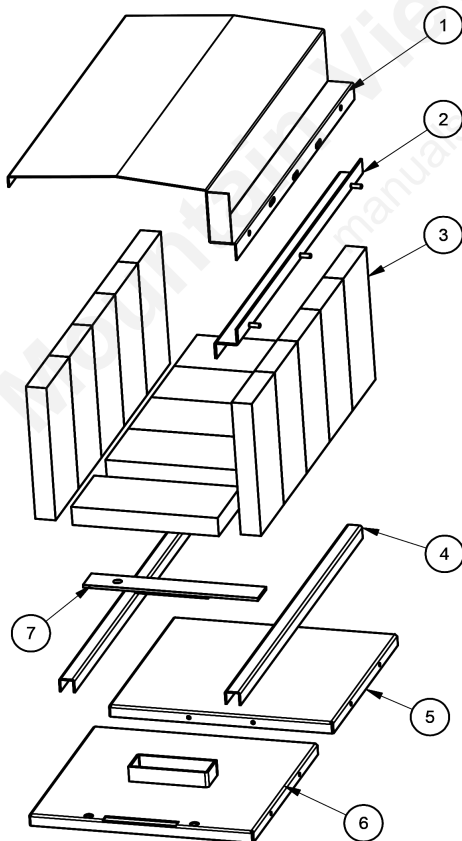

Key	Parts No.	Description	Qty.
1	610235	Baffle Weldment	1
2	610230	Top Brick Rack	2
3	89066	Firebrick (4-1/2 x 9)	15
4	27472	Brick Spacers	2
5	27564	Floor Back	1
6	610221	Floor (Welded)	1
7	610223	Cleanout Cover Weldment	1