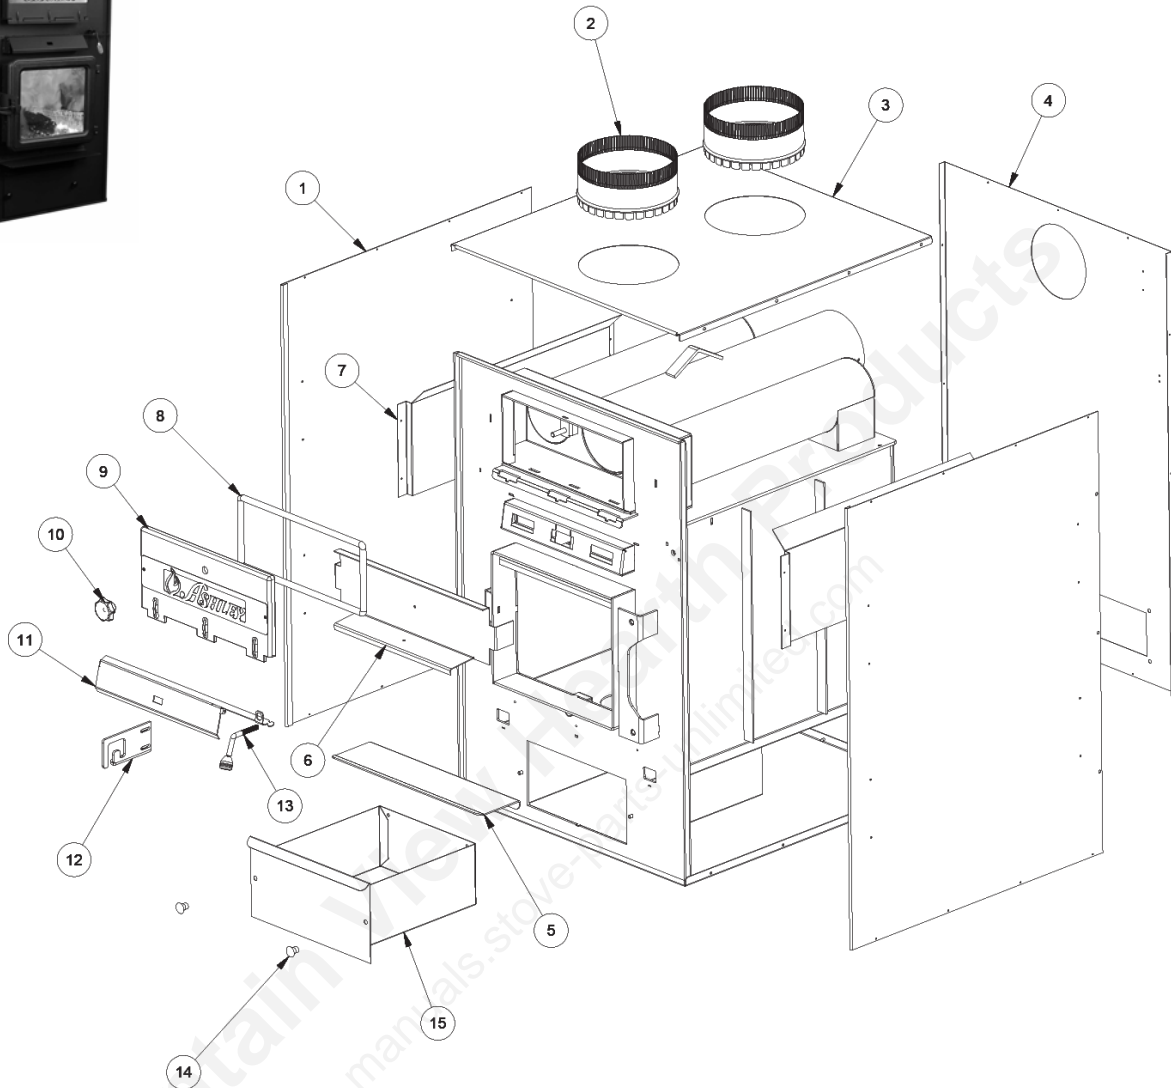

Key	Parts No.	Description	Qty.
1	27312	Side Panel	2
2	891214	Stub Collar, 8"	2
3	27322	Top Panel	1
4	27329	Cabinet Back	1
5	26761	Hearth Plate	1
6	26765	Air Wash Plate	1
7	27325	Air Divider	2
8	88057	Ash Pan Door, Thermocord ½"	2 ft.

Key	Parts No.	Description	Qty.
9	40627	Heat Exchange Door	1
10	892351	Exchange Handle	1
11	27327	Air Damper	1
12	26866	Door Latch	1
13	892503	Damper Handle	1
14	891987	Plastic Knob	2
15	610154	Ash Pan	1