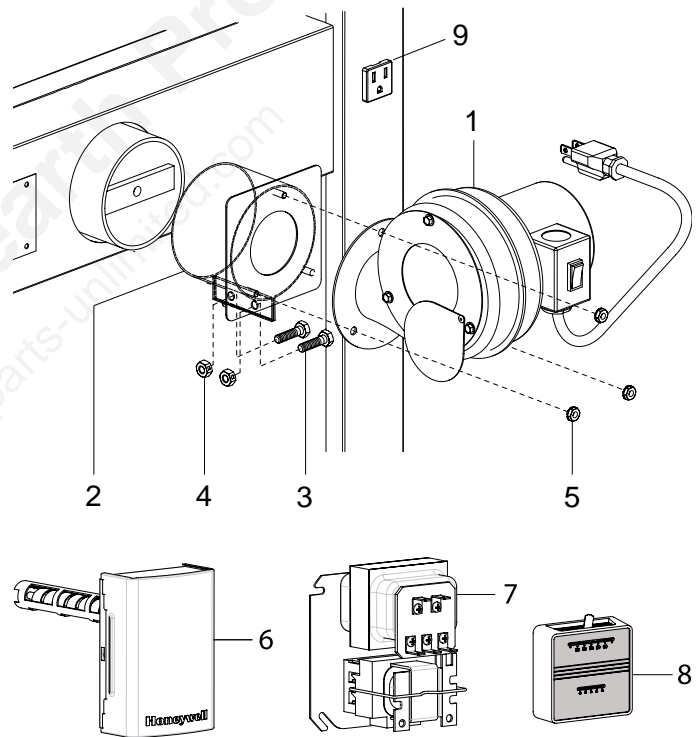

Key	Parts No.	Description	Qty.
38	80388	Low Speed Thermodisc	1
39	80416	3-Speed Motor (1/3 HP)	1
40	69281	Blower Housing	1
N/S	C60471	Complete Blower Assembly	1
41	C45699	Capacitor	1
42	23880	Capacitor Bracket	1
N/S	83455	#8 x 1/2 Screw	2
43	23819G	Aqua-Siphon Cover	1
N/S	69392	Parts Bag	1
	88033	3/8" Feed Door Gasket	5 ft.
	88033	3/8" Ash Door Gasket	3 ft.

Optional Kit 16DIKL

Key	Parts No.	Description	Qty.
1	69190	Draft Blower Assembly (54 CFM)	1
2	69192	FAD Bracket	1
3	83379	1/4 - 20 x 1 Bolt	2
4	83250	1/4 - 20 Hex Nut	2
5	83244	10-24 Kep Nut	3
6	80145	Honeywell High Limit Control	1
7	80130	Fan Center	1
8	80129	Wall Thermostat	1
9	80351	Receptacle, Snap-In	1
N/S	80336	Receptacle Wiring	1
N/S	80342	18 GA. Blue Wire	1