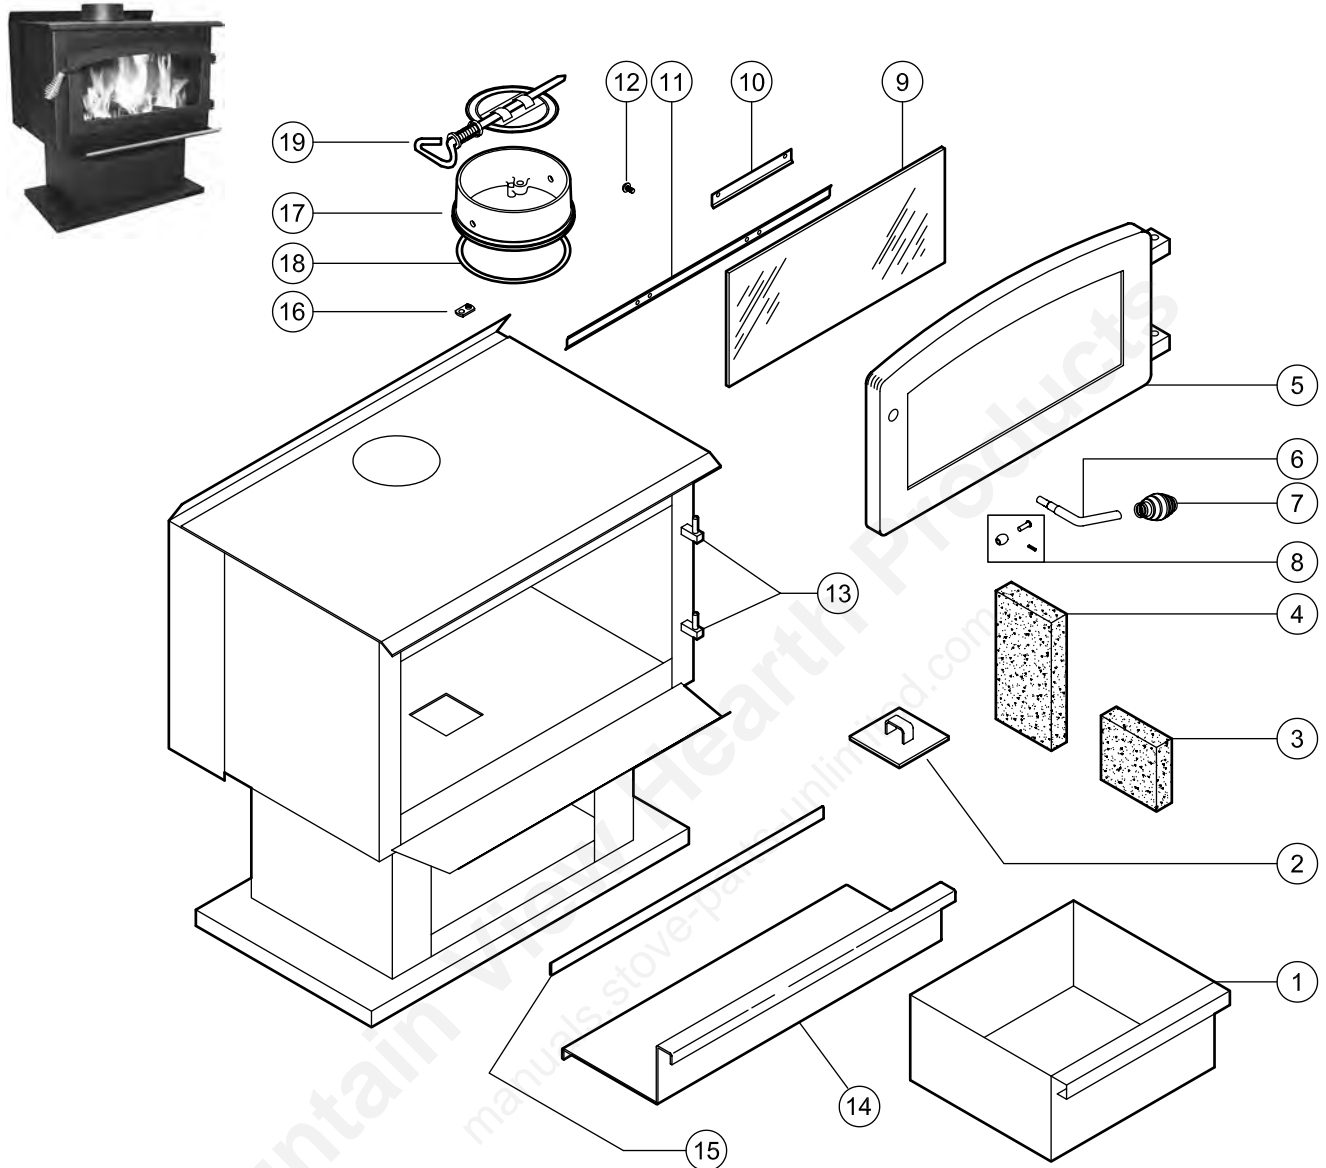

Key	Parts No.	Description	Qty.
1	69427	Ash Pan	1
2	40487	Ash Dump Cover	1
3	24103	1/2 Firebrick	2
4	89066	Full Firebrick	17
5	69429	Feed Door Assembly	1
N/S	AC0600	Feed Door Gasket & Silicone (1/4 x 1/2" Rope)	1
6	PL8535-01	Door Handle	1
7	891135	Spring Handle (Nickel)	1
	89574	Spring Handle (Brass)	1
8	AC09185	Door Barrel/Roller Ball/Pin Assy.	1
9	891108	Door Glass	1
N/S	88087	Door Glass Gasket	6 ft.
10	891114	Top Window Bracket	4
	25300	Rear Heat Shield	-
	25303	Lower Baffle Support	-

Key	Parts No.	Description	Qty.
11	PL02715	Bottom Window Bracket	1
12	83033	Machine Screw 8-32 X 1/4	12
13	891738	Hinge Pad w/Hardware	2
N/S	83274	Nut 3/8-16	2
N/S	83045A	Washer	2
14	25298	Baffle Sliding	1
15	891759	Hearth Trim - Nickel	1
16	83431	Weld Tab	3
17	25307	Flue Collar	1
18	88042	Gasket, Flue Collar	2 ft.
19	D6	Cast Iron Damper	1
N/S	891492	Blower Assembly Only*	1

* Blower hardware sold separately