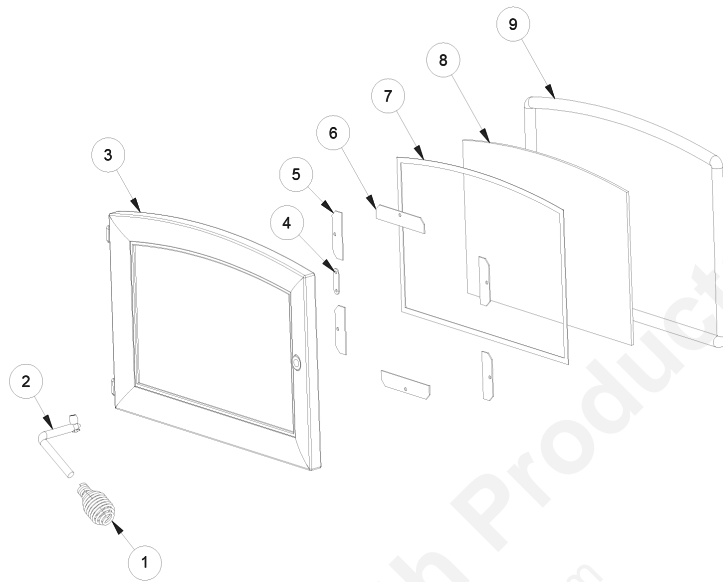

Key	Parts No.	Description	Qty.
1	891135	Handle, Spring (Lg - Nickel)	1
2	892333	4" Handle	1
3	40585	Large Viewing Glass Door	1
4	26314	Glass Clamp	1
5	26312	Glass Clamp, Side	4
6	26311	Glass Clamp, Bottom	2
7	88174	Glass Gasket (1 x 1/8)	4.4 ft.
8	892204	Glass	1
9	88082	3/4 Round Rope Gasket - Black	4.7 ft.