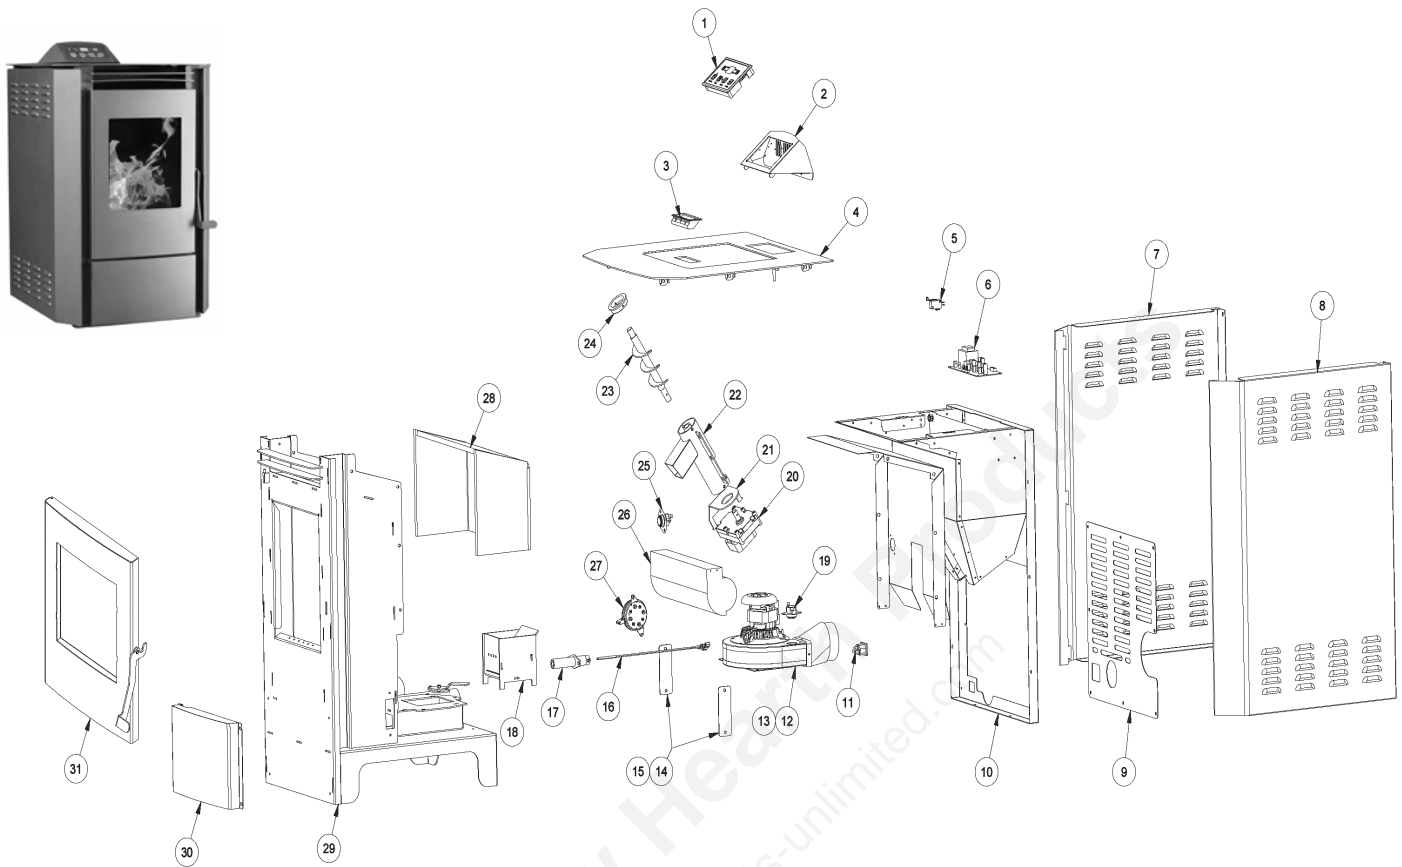

Key	Parts No.	Description	Qty.
1	892199	Housing, PCBA Controller	1
2	80630	PCBA, Controller	1
3	891148	Lid Latch	1
4	892669	Top Weldment	1
5	80491	Lid Switch	1
6	80631	PCBA	1
7	892672	Vented Side Panel, Right	1
8	892673	Vented Side Panel, Left	1
9	892674	Vented Back Panel	1
10	892660	Hopper	1
11	80462	AC Electrical Connector	1
12	80602	Exhaust Blower	1
13	88166	Gasket, Exhaust Blower	1
14	892668	Ash Clean-Out Covers	2
15	88258	Gasket, Ash Clean-Out	2
16	80607	Igniter	1
17	83538	Shaft Collar - Igniter Tube	1
18	69762	Burnpot	1
19	80599	T-Disc, Exhaust	1
20	80529	Auger Motor	1
21	892665	Auger Motor Mounting Bracket	1
22	892661	Auger Housing Weldment	1

Key	Parts No.	Description	Qty.
23	892677	Auger	1
24	892664	Agitator Bushing	1
25	80455	T-Disc, Room Air	1
26	80709	Room Blower	1
27	80549	Vacuum Switch	1
28	88176	Insulation Blanket	1
29	892659	Main Weldment	1
30	892671	Front Bottom	1
31	892670	Door Assembly	1
*	80710	Wiring Harness	1
*	80711	Thermistor	1