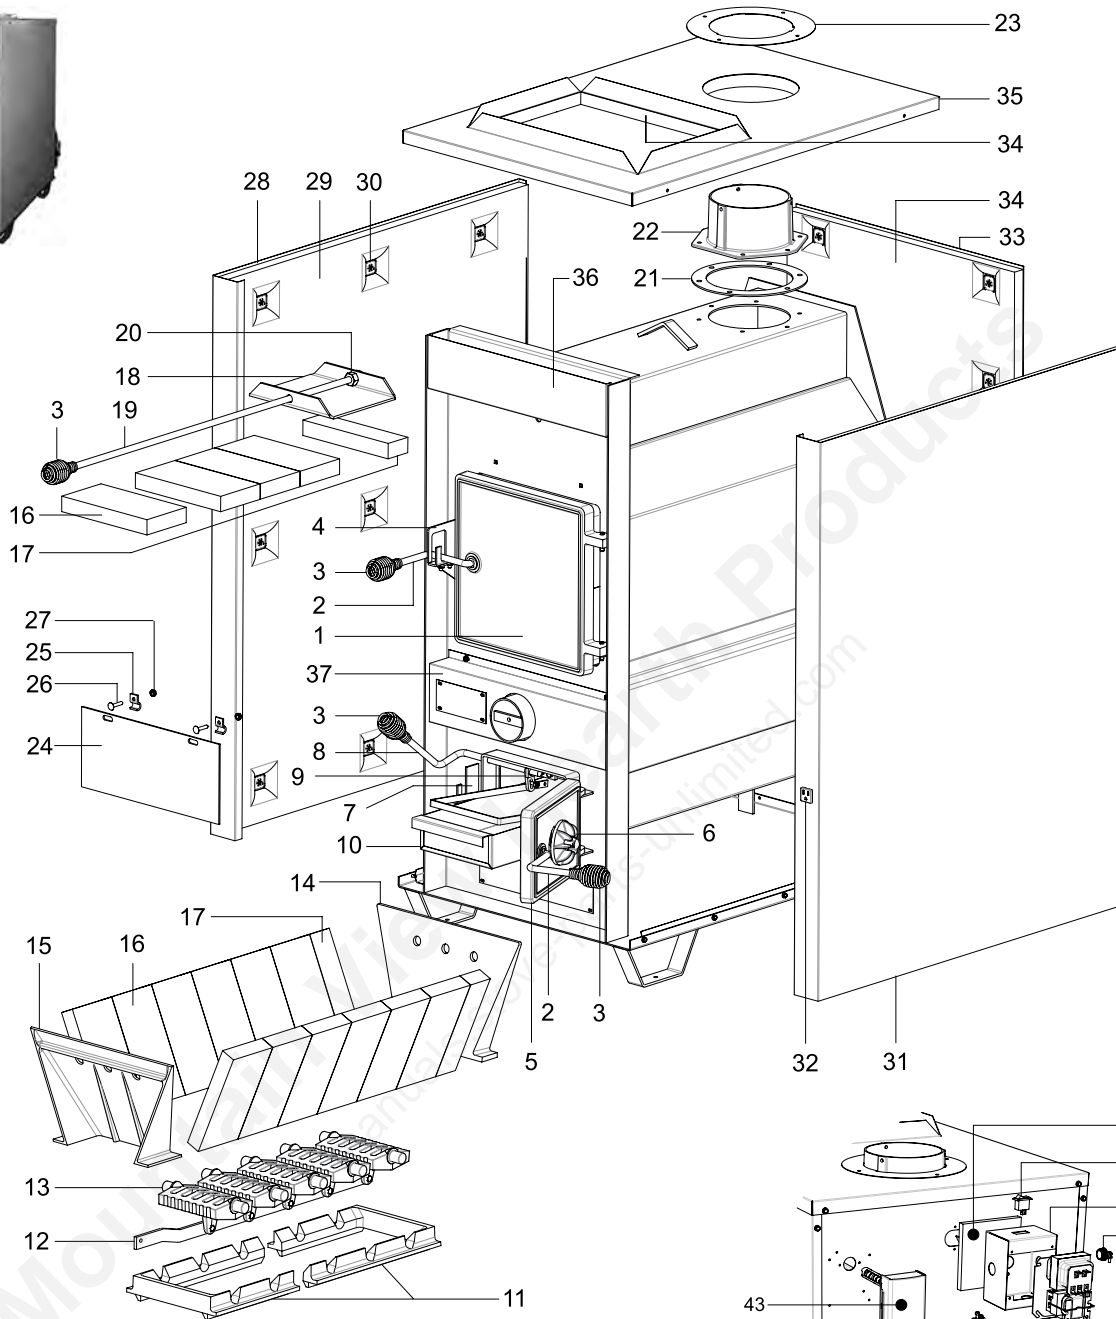

Key	Parts No.	Description	Qty.
1	69620	Feed Door Assy. (w/Rope Gasket)	1
	69091	Feed Door Assy. (w/Rope Gasket)	
2	24179	Door Handle	2
N/S	83444	Lock Nut, 1/2 - 13	2
N/S	83835	Washer	2
3	89574	Spring Handle (Nickel)	4
4	23786	Feed Door Latch	1
5	68880	Ash Door Assy. (w/Rope Gasket)	1
6	23859B	Draft Cap	1
7	23823	Ash Door Latch	1
N/S	C21399	Hinge Pin, 5/16" x 1"	4
8	69005	Shaker Handle	1
9	24204	Bracket, Shaker Handle	1
N/S	83339	1/4 - 20 x 3/4 Bolt	2
N/S	83250	1/4 - 20 Hex Nut	2
10	68882	Ash Pan	1
	• 68919	Ash Pan - 1802G	
11	40312	Grate Retainer	2
	• 40337	Grate Retainer - 1802G	
12	891341	Shaker Bar	1
	• 891339	Shaker Bar - 1802G	
13	40314	Shaker Grate Section	5
	• 40314	Shaker Grate Section	7
N/S	83379	1/4 - 20 x 1 Bolt	5-7
N/S	83261	1/4 - 20 Lock Nut	5-7
14	40313	Back Liner	1
	• 40339	Back Liner - 1802G	1
15	40344	Front Liner	1
	• 40338	Front Liner - 1802G	1
16	89066	Full Firebrick (4 1/2 wide x 9 tall x 1 1/4 thick)	16
	• 89066	Full Firebrick (4 1/2 wide x 9 tall x 1 1/4 thick)	22
17	891414	Half Firebrick (2 1/4 wide x 9 tall x 1 1/4 thick)	3
	• 891414	Half Firebrick (2 1/4 wide x 9 tall x 1 1/4 thick)	2
18	24231	Slide Baffle	1
19	86603	Baffle Rod	1
	• 86607	Baffle Rod - 1802G	1
20	83444	Lock Nut, 1/2 - 13	2
21	88032	Gasket, Flue Collar - 1602R ONLY	1
22	40246	Flue Collar - 1602R ONLY	1
23	22761B	Flue Collar Ring	1
	• 23958	Flue Collar Ring - 1802G	1
24	23800	Smoke Curtain	1
25	23787	Smoke Door Clip	2
26	83445	Carriage Bolt, 1/4 - 20 x 1 1/4 Long	2

Key	Parts No.	Description	Qty.
27	83250	Kep Nut, 1/4 - 20	2
28	68821R	Cabinet Side, Left	1
	• 68962G	Cabinet Side, Left - 1802G	1
29	C98771	Insulation, Side	2
	• 23977	Insulation, Side - 1802G	2
30	83884	Insulation Retainer	41
31	68822R	Cabinet Side, Right	1
	• 68961G	Cabinet Side, Right - 1802G	1
N/S	69002G	Cabinet Side, Back - 1802G	2
32	80351	Receptacle, Snap-In	1
N/S	80336	Receptacle Wiring	1
33	69573R	Cabinet Back	1
	• 69613G	Cabinet Back - 1802G	1
34	C98871	Insulation, Back	2
	• 23978	Insulation, Back 1802G	2
	• 23979	Insulation, Top 1802G	2
35	69088R	Cabinet Top	1
	• 68964G	Cabinet Top - 1802G	1
36	23817R	Front Filler	1
	• 24190G	Front Filler - 1802G	1
37	23818R	Draft Cover	1
	• 24508G	Draft Cover - 1802G	1
38	80600	Room Blower - 800CFM	2
39	88127	Blower Gasket	2
40	83340	Tinnerman Clip, 1/4 - 20	8
41	83339	Bolt, 1/4 - 20 x 3/4	8
42	69578	Conduit Assembly (5ft)	2
43	80145	Honeywell Limit Control	1
44	68859	Conduit Assembly (1ft)	1
45	25625	Junction Box	1
46	25626	Insulation (5" x 5")	1
47	C42373	Rocker Switch	1
48	80362	Romex Cable Clamp	1
49	80130	Fan Center Control	1
50	23819G	Aqua-Siphon Cover	1

Forced Air Draft Kit (C60357F) - Pt. #69189

1	69190	Draft Blower Assembly (54 CFM)	1
2	69192	FAD Bracket	1
3	83379	1/4 - 20 x 1 Bolt	2
4	83250	1/4 - 20 Hex Nut	2
5	83244	10-24 Kep Nut	3
N/S	80129	Wall Thermostat	1

NOTICE: Item numbers including a • note the components for the model 1802G