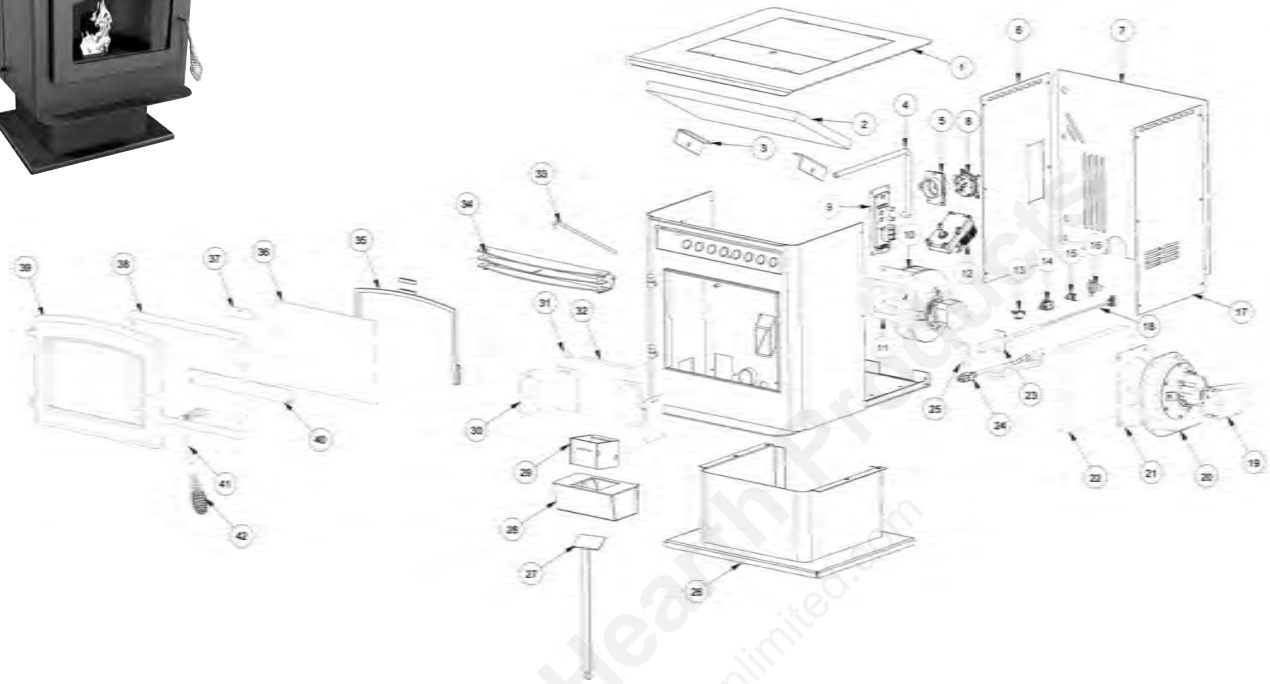

5040 Pellet Stove

1-800-750-2723
usstove.com

Key	Parts No.	Description	Qty.
1	610054	Top Plate Assembly	1
2	88217	Top Insulation	1
3	27777	Exhaust Diverter	2
4	891121	Pressure Switch Tubing	1
5	69673	Damper Assembly	1
6	27033	Left Side Panel	1
7	27035	Rear Panel	1
8	80549	Pressure Switch	1
9	80684	Circuit Board/Control Panel	1
10	80647	Blower, Distribution	1
11	88205	Gasket, Convection Blower	1
12	80642	Auger Motor	1
13	80491	Microswitch	1
14	80462	Receptacle, 3 Prong	1
15	80610	Thermodisc, Surf Mt, Low Limit POF	1
16	80683	Thermodisc, Surf Mt, 300°	1
17	27034	Right Side Panel	1
18	80607	Ignitor Cartridge	1
19	40494	Transition, Blower	1
20	80641	Blower, Exhaust	1
21	88100	Gasket, Exhaust Blower	1

Key	Parts No.	Description	Qty.
22	88208	Blower Blanket (9 x 12)	1
23	69969	Ignitor Housing Assembly	1
24	80461	Power Supply Cord	1
25	88202	Ignitor Housing Gasket	1
26	610058	Pedestal Assembly	1
27	25589	Poker, Burnpot	1
28	69964MB	Weldment, Burnpot Housing	1
29	69965	Weldment, Burnpot	1
30	26799	Ash Door	4
31	891987	Plastic Knob	1
32	86848	Damper Rod	1
33	86758	Tube Cleaning Rod	1
34	610059	Louver Assembly	1
35	88174	Gasket - Flat, Glass (3/16T x 3/8W)	2.5 ft.
36	892365	Door Glass	1
37	26312L	Glass Clamp, Side	1
38	88082	3/4" Rope Gasket	3.8 ft.
39	40625	Cast Door	1
40	26904	Door Air Wash	1
41	86755	Door Handle	1
42	892002	Spring Handle, Brass (.375)	1