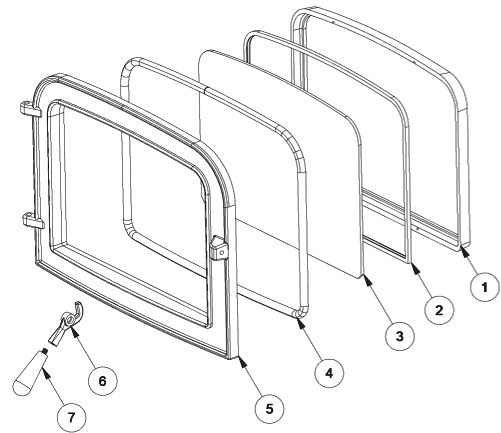

Key	Parts No.	Description	Qty.
1	40675	Glass Brace	1
2	88087	Fiberglass Gasket	3
3	892342	Door Glass	1
4	88057	1/2" Fiberglass Rope Gasket	3.5 ft.
	40674B	Cast Door - Black	1
5	40674M	Cast Door - Mahogany	1
	40674R	Cast Door Red	1
6	40626	Door Latch	1
7	892352	Plastic Handle	1