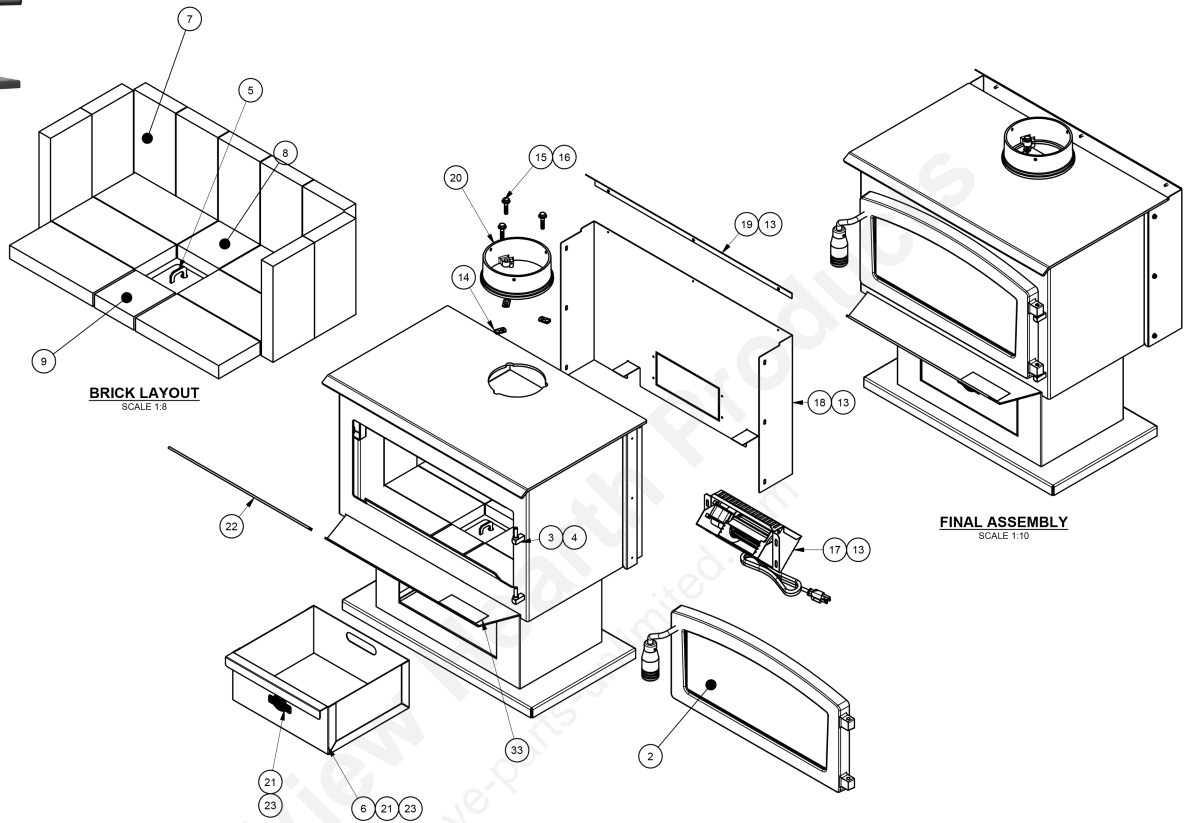

Key	Parts No.	Description	Qty.
2	892633	Feed Door Assembly	1
3	891213	Pad, Door Hinge (DLB-D)	2
4	83274	3/8-16 Lock Nut, Black	2
5	40487	Plug, Ash	1
6	69858	Weldment, Ash Pan	1
7	89066	Firebrick (4-1/2 x 9)	15
8	24103	Firebrick, Half (4-1/2 x 4-1/2)	1
9	27555	Firebrick (4-1/2 x 4-1/4)	1
10	86645	Tube (07/32), Secondary Air	1
11	88250	Board, Ceramic Fibe	2
12	25843	Retainer, Tube	1

Key	Parts No.	Description	Qty.
13	83343	#10x1/2 Hx Hd Dp Ox, Black	15
14	83431	Weld Tab	3
15	83432	5/16-18x1-1/2 Hx Hd C/S PI	3
16	83045	Washer, 5/16"IDx3/4"ODx1/16 Thick	3
17	CB36	Blower Assembly	1
18	25300	Rear Heat Shield	1
19	25305	Deflector, Heat Shield	1
20	40292A	6" Flue Collar	1
22	891759	Trim, Hearth - Nickel	1
23	83550	Pushnut Fastener (.125 Dia. Stud)	2
29	69782	Assembly, Parts Bag (40292A)	1