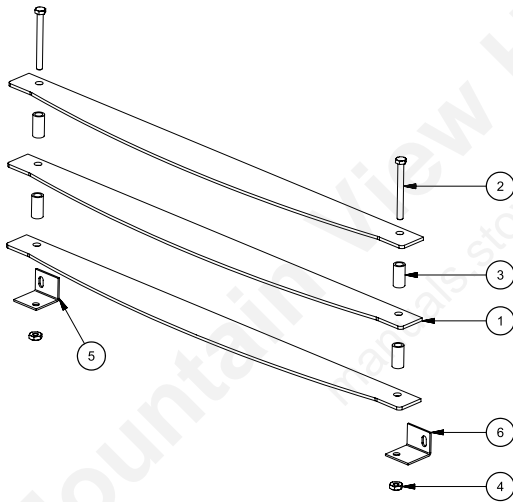

Model 6039/6044 - Louver Assembly - 69497MB

Key	Parts No.	Description	Qty.
1	86623	Louver	3
2	83531	Screw, 10-24UNC x 2" long	2
3	83532	Spacer	4
4	83295	Nut, 10-24UNC	2
5	25444	Bracket, Louver (Left)	1
6	25445	Bracket, Louver (Right)	1