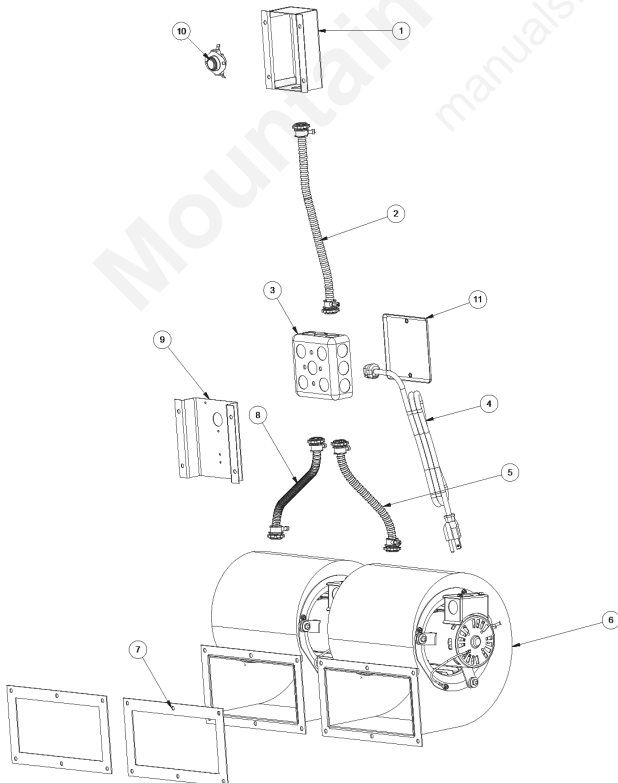

OPTIONAL BLOWER KIT

Key	Parts No.	Description	Qty.
1	68234	Assy, Blower/T'stat Brkt.	1
2	68859	Fan Control Cord Assy	1
3	80131	4 x 4 Junction Box	1
4	80232	Supply Cord	1
5	68231	Fan Control Cord Assy	1
6	80594P	Blower Assembly	2
7	89319	Blower Gasket	2
9	22140	Control Mounting Bracket	1
10	80314	F120 Thermodisc	1
11	80231	Cover, Junction Box	1