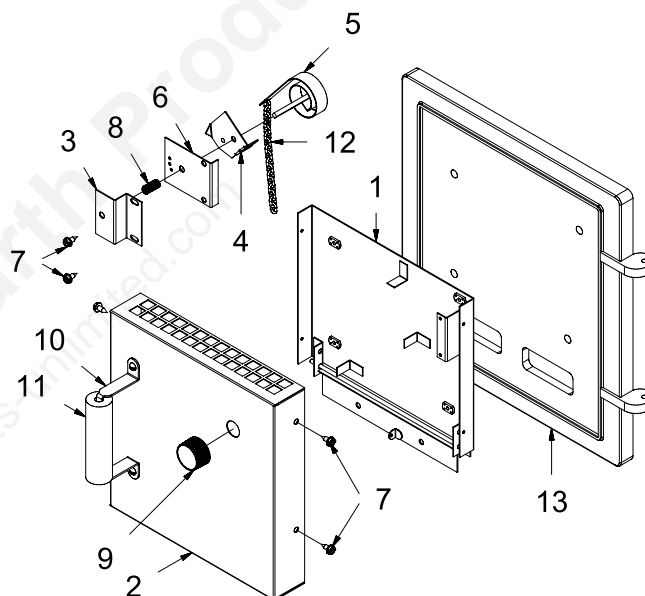

Key	Parts No.	Description	Qty.
N/S	83339	Bolt (1/4-20 x 3/4)	8
37	68228	Ash Pan	1
38	891214	8" Collar	2
N/S	68231	Fan Control Cord Assembly	3
N/S	80232	Power Supply Cord	1
N/S	DGK3	Door Gasket Kit	1
N/S	69434	Parts Box	
N/S	69582	Parts Bag	

68733R - Thermostat assembly - $316.61

Key	Parts No.	Description	Qty.
1	68722	Thermostat Panel Weldment	1
2	68732	Thermostat Cover Weldment (Color - Red)	1
3	23429	Thermostat Step Plate	1
4*	23431	Friction Plate	1
5*	81903	Thermostat	1
6*	23427	Thermostat Mounting Bracket	1
7	83172	#10 Sheet Metal Screw	6
8*	89041	Spring	1
9	89175	Thermostat Knob	1
10	23425	Handle Bracket	2
11	89520	Wooden Handle	1
12	86318	Thermostat Chain	6.5"
N/S*	68598SV	Thermostat Assembly	1
13	68217	Feed Door Assembly (Includes Door & Gasket)	1
N/S	83106S	Machine Screw, 10-24 x 1/2 SL HD Z	2
N/S*	83136	Washer, 9/32 I.D. - 5/8 O.D. - 1/16 THK.	1
N/S*	83816	Cotter Pin, 1/16 x 3/4	1