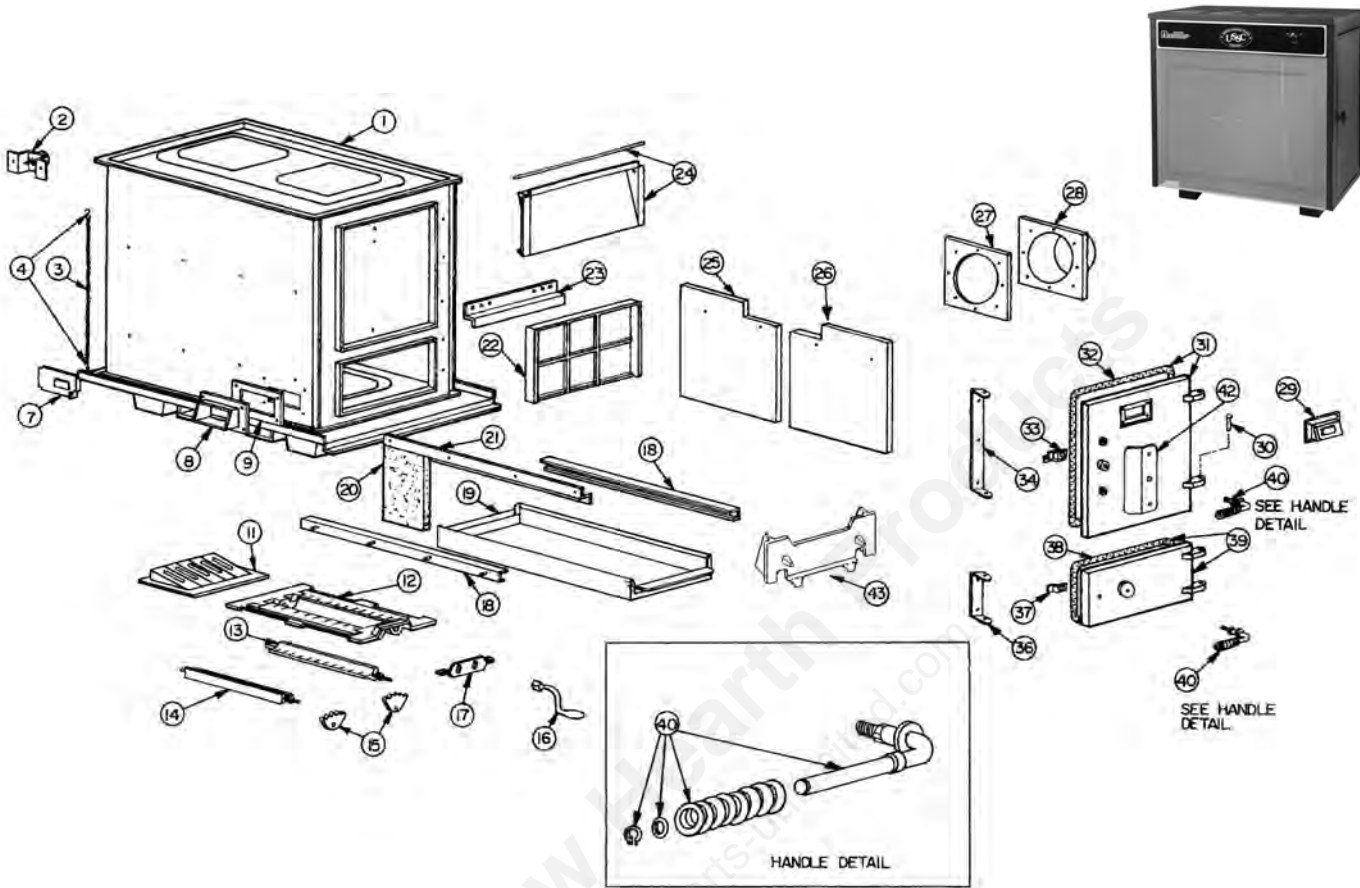

Key	Parts No.	Description	Qty.
2	69532	Thermostat Assembly	1
3-4	24850	Chain and "S" Hook	1
7	69207B	Draft Plate Assembly	1
8	24812	Manifold Assembly	1
9	88090	Manifold Gasket	1
11	40383	Grate Extension	1
12	40386	Grate Frame	1
13	007716R	Right Grate	1
14	007717R	Left Grate	1
15	40415	Grate Cog	2
16	40380	Shaker Handle	1
17	25079	Cog Retainer	1
18	69205	Angle Grate Support Assembly	2
19	69206	Ash Pan Welded	1
20	89066	Firebrick (4½ x 9)	5
21	40132	Side Brick Retainer	1
N/S	83227	Side Retainer Bolt	6
N/S	83250	Side Retainer Nut	6
N/S	83045A	Washer	6
22	40385	Rear Liner	1
23	40381	Rear Retainer	1

Key	Parts No.	Description	Qty.
24	24835	Smoke Curtain Assembly	1
25	40390	Liner Kit	1
26	40391	Liner Kit	1
27	88094	Gasket	1
28	24819	Flue Collar	1
29	24812	Manifold Relief Assembly	1
N/S	88090	Gasket	1
30	83485	Door Pin	4
31	69209	Feed Door and Rope Assembly	1
32	DGK3	Feed & Ash Door Gasket Kit 1/2"	1
33	22434	Latch (Long)	1
34	24837	Hinge Kit for Feed Door	1
36	24838	Hinge Kit for Ash Door	1
37	25048	Latch Kit for Ash Door (Short)	1
39	69208	Ash Door and Rope Assembly	1
40	89930	Handle Assembly	2
42	24828	Radiation Shield Kit	1
43	40412	Front Liner	1
N/S	88090	Manifold Gasket (CAC)	1
N/S	88096	Plate Relief Gasket (CAC)	1