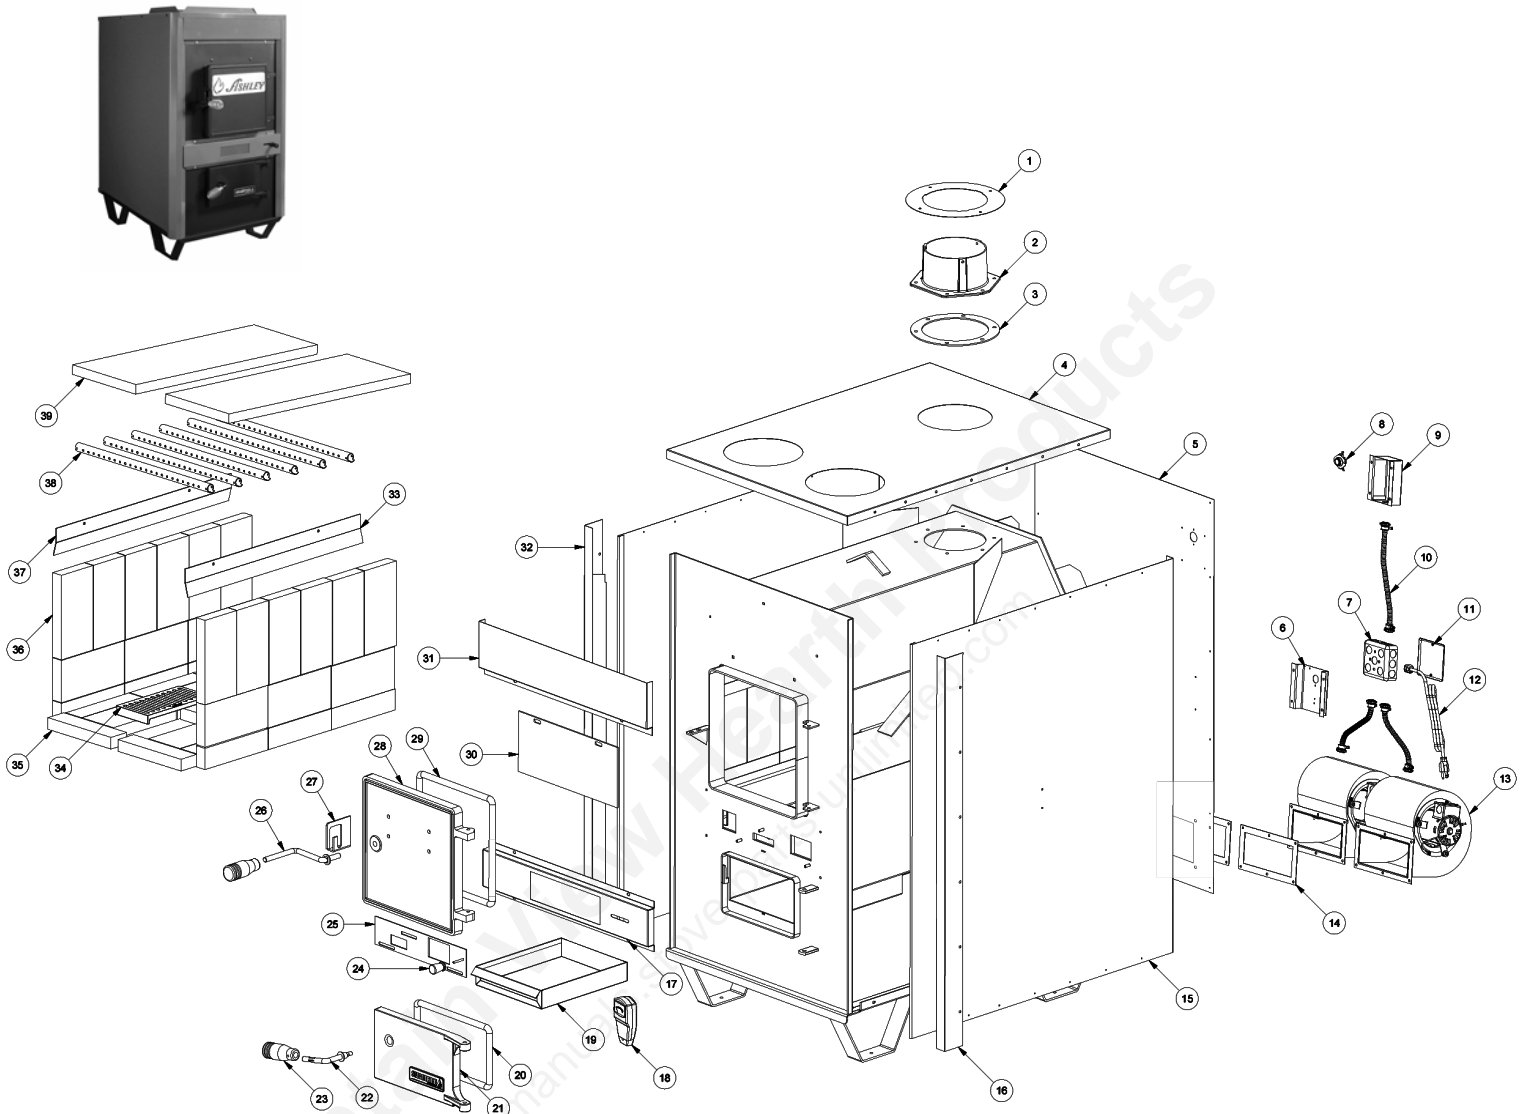

Key	Parts No.	Description	Qty.
1	22761	Flue Collar Ring	1
2	40246	Flue Collar, 6" C.I.	1
3	88032	Flue Collar Gasket	1
4	610581	Cabinet Top Weldment	1
5	28067	Back Panel	1
6	22140	Control Mounting Bracket	1
7	80131	4 x 4 Junction Box	1
8	80714	F140 Thermodisc	1
9	22140	Control Mounting Bracket	1
10	68231	Fan Control Cord Assembly	3

Key	Parts No.	Description	Qty.
11	80231	Junction Box Cover	1
12	80232	Supply Cord	1
13	80600	Blower Assembly	2
14	88127	Blower Gasket	2
15	28065	Side Panel	2
16	28054	Right Shoulder	1
17	610582	Air Inlet Weldment	1
18	80697	Moisture Meter	1
19	610498	Ash Pan Weldment	1
20	88066	5/8" Rope Gasket	3 ft.