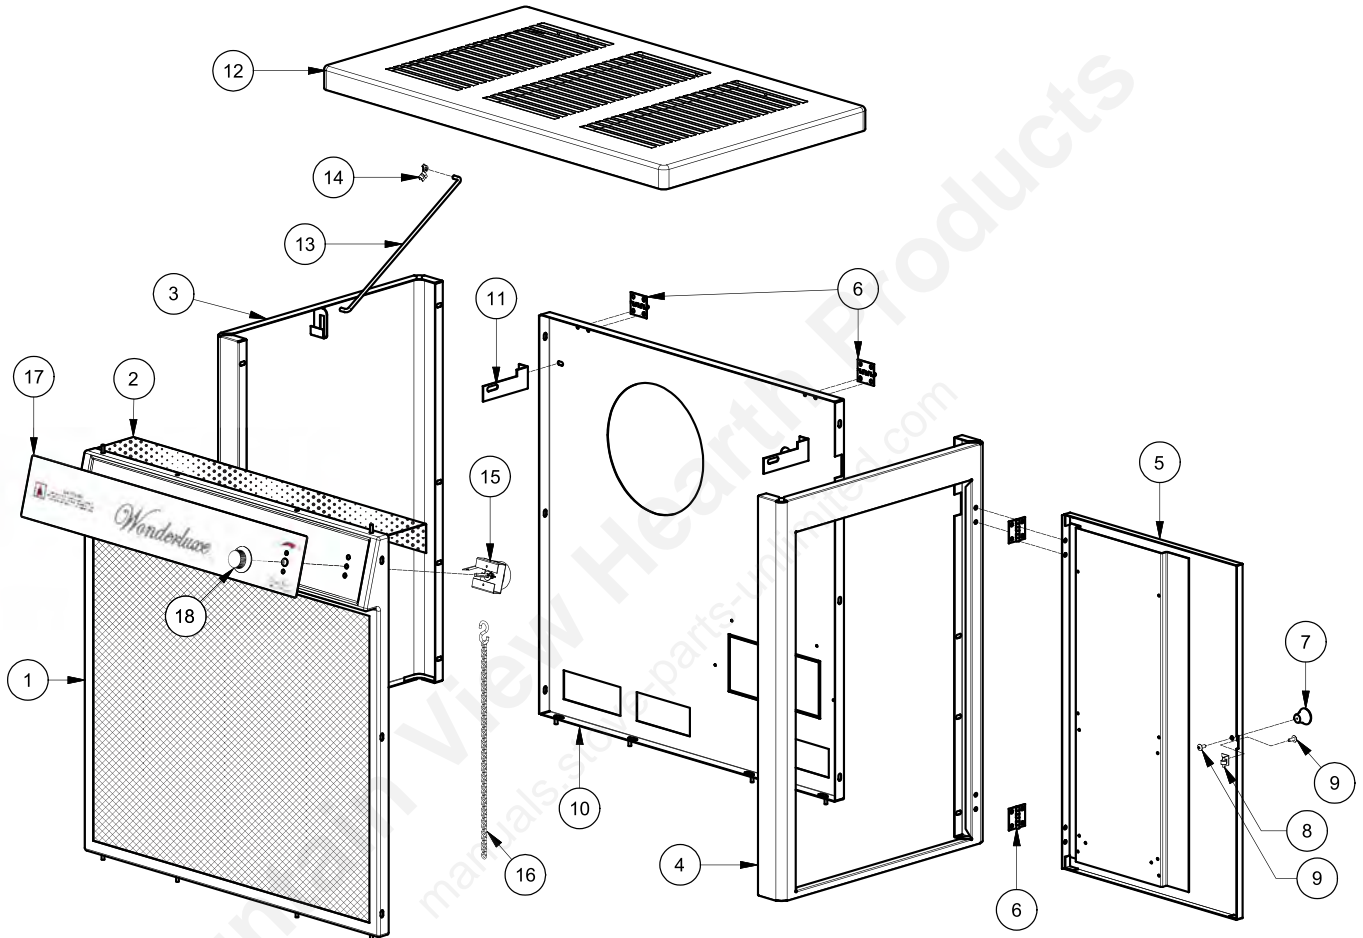

Ref #	Parts #	Description	Qty.
1	67725P	Panel, Cabinet Front - Pewter	1
2	23477	Shield, Top Thermo	1
3	67967B	Cabinet, Left	1
4	67968B	Frame, Door	1
5	67969B	Door, Cabinet	1
6	89065	Hinge, Door	4
7	89635	Knob, Door	1
8	83093	Latch, Spring	1
9	83005	#10 - 24 x 1/2 Machine Screw, PH HD	2

Ref #	Parts #	Description	Qty.
10	69557B	Back, Cabinet	1
11	21063	Brace, Back	2
12	67966B	Top, Cabinet	1
13	21593	Support, Hinge	1
14	83833	Clip, Hinge	1
15	67743	Assembly, Thermostat	1
16	69271	Chain & Hook Assembly	1
17	851886	Plate, Control Panel - Wonderlux	1
18	89687	Knob, Thermostat	1