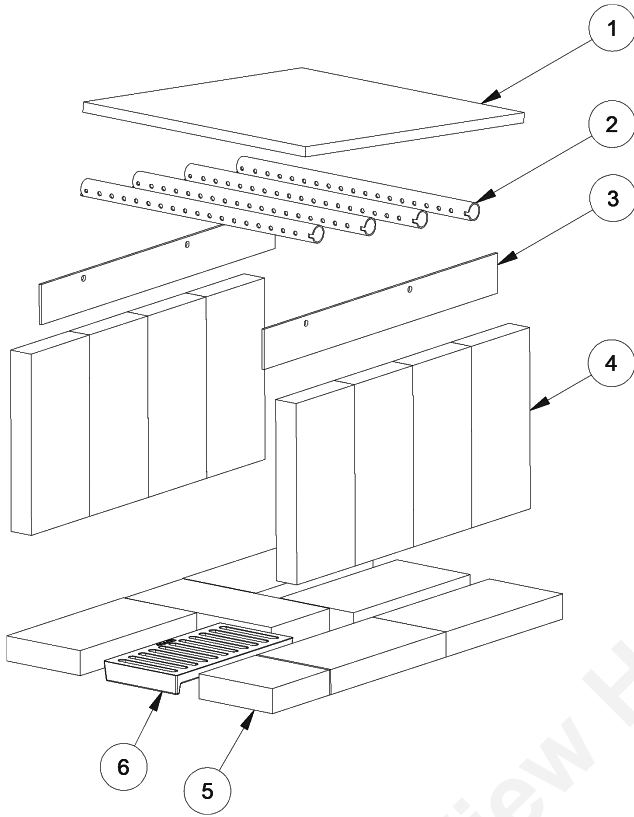

Key	Parts No.	Description	Qty.
1	88260	Board, Ceramic Fiber	1
2	86875	Tube, Secondary Air	4
3	28051	Brick Retainer	2
4	89066A	Firebrick (4-1/2 x 9) - Pumice	14
5	24103	Firebrick, Half (4-1/2 x 4-1/2)	1
6	40605	Cast Grate	1