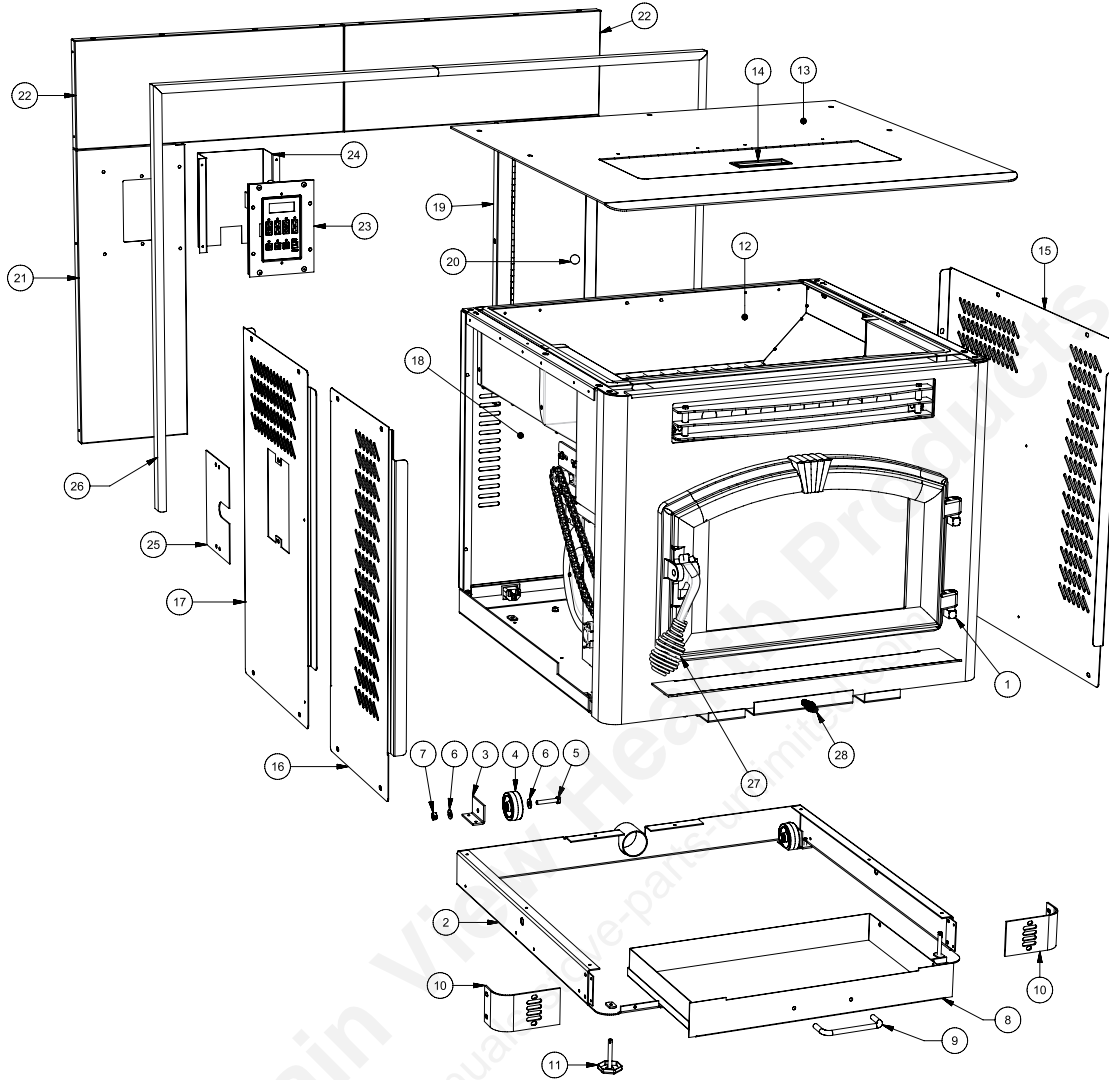

Model 6039/6044 - Louver Assembly - 69497MB

Key	Parts No.	Description	Qty.
1	86623	Louver	3
2	83531	Screw, 10-24UNC x 2" long	2
3	83532	Spacer	4
4	83295	Nut, 10-24UNC	2
5	25444	Bracket, Louver (Left)	1
6	25445	Bracket, Louver (Right)	1