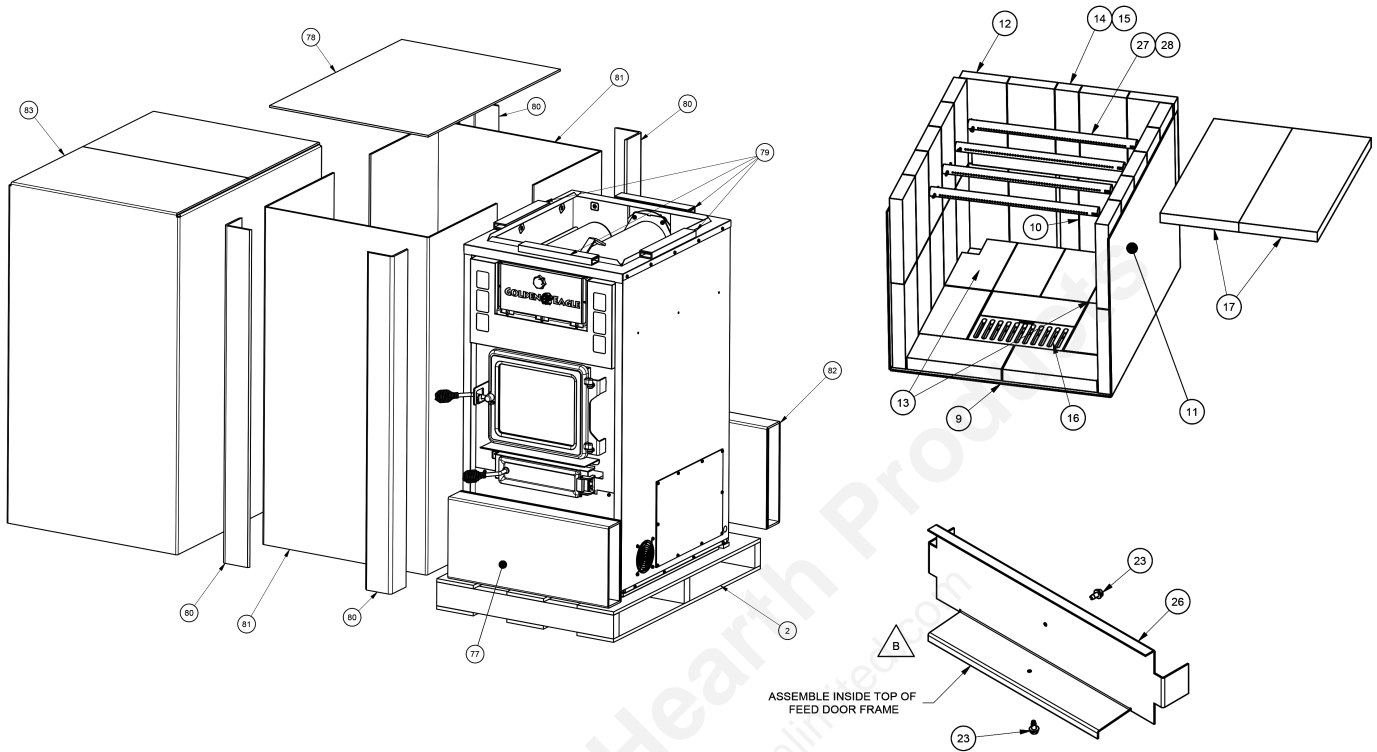

Key	Parts No.	Description	Qty.
16	40605	Cast Grate	1
17	88210	Baffle Board	2
18	610010	Damper Plate	1
19	88216	Damper Gasket	1
20	40246	Flue Collar, 6" C.I.	1
21	88032	Gasket, Flue Collar	1
22	83417	5/16 ID Lock Washer	2
23	83548	¼ - 20 x ½ Self - Tapping Screw	2
24	83576	Jam Nut, ¾ - 24	2
25	86318	Jack Chain	30.5/2.54
26	26765	Air Wash Plate	1
27	86757	Tube, Secondary (.125 Holes)	4
28	83874	½ Dia. x 1½ Cotter Pin	4
29	C23799	#12 x ¾ Screw	8
30	83437	#8 x ½ HX HD DP, Black	5
31	83409	¼ - 20 x ½ Hex Bolt	4
32	89390A	Rubber Grommet	1
34	610022	Damper Arm	1
35	80382	Male Terminal	1
36	892325	120 mm Fan Guard	2
37	80592	Actuator, Motorized Draft	1
38	83499	¼ - 20 x 1¼ MS PH TR, Black	1

Key	Parts No.	Description	Qty.
39	22761	Ring, Flue Collar	1
40	83343	#10 x ½ HX HD DP OX, Black	13
41	83244	10 - 24 UNC Kep Nut	6
42	26871	Air Deflector	2
43	83913	Spring	1
44	88115	Gasket, ½ x ⅛ PDM Sponge	14
45	26761	Hearth Plate	1
46	26867	Front Cover	1
47	26774	Blower Panel	1
48	26772	Large Panel	2
49	83884	Insulation Holder	26
50	69994	Panel Weldment, Right	1
51	69995	Panel Weldment, Left	1
52	69996	Panel Weldment, Back	1
53	610001	Damper Cover Weldment	1
54	26935	Back Panel	1
55	26936	Side Panel	2
56	83172	#10A x ½ HX W SM SCR BL OX 99723	64
57	26869	Cabinet Top	1
58	891135	Handle, Spring (Lg - Nickel)	2