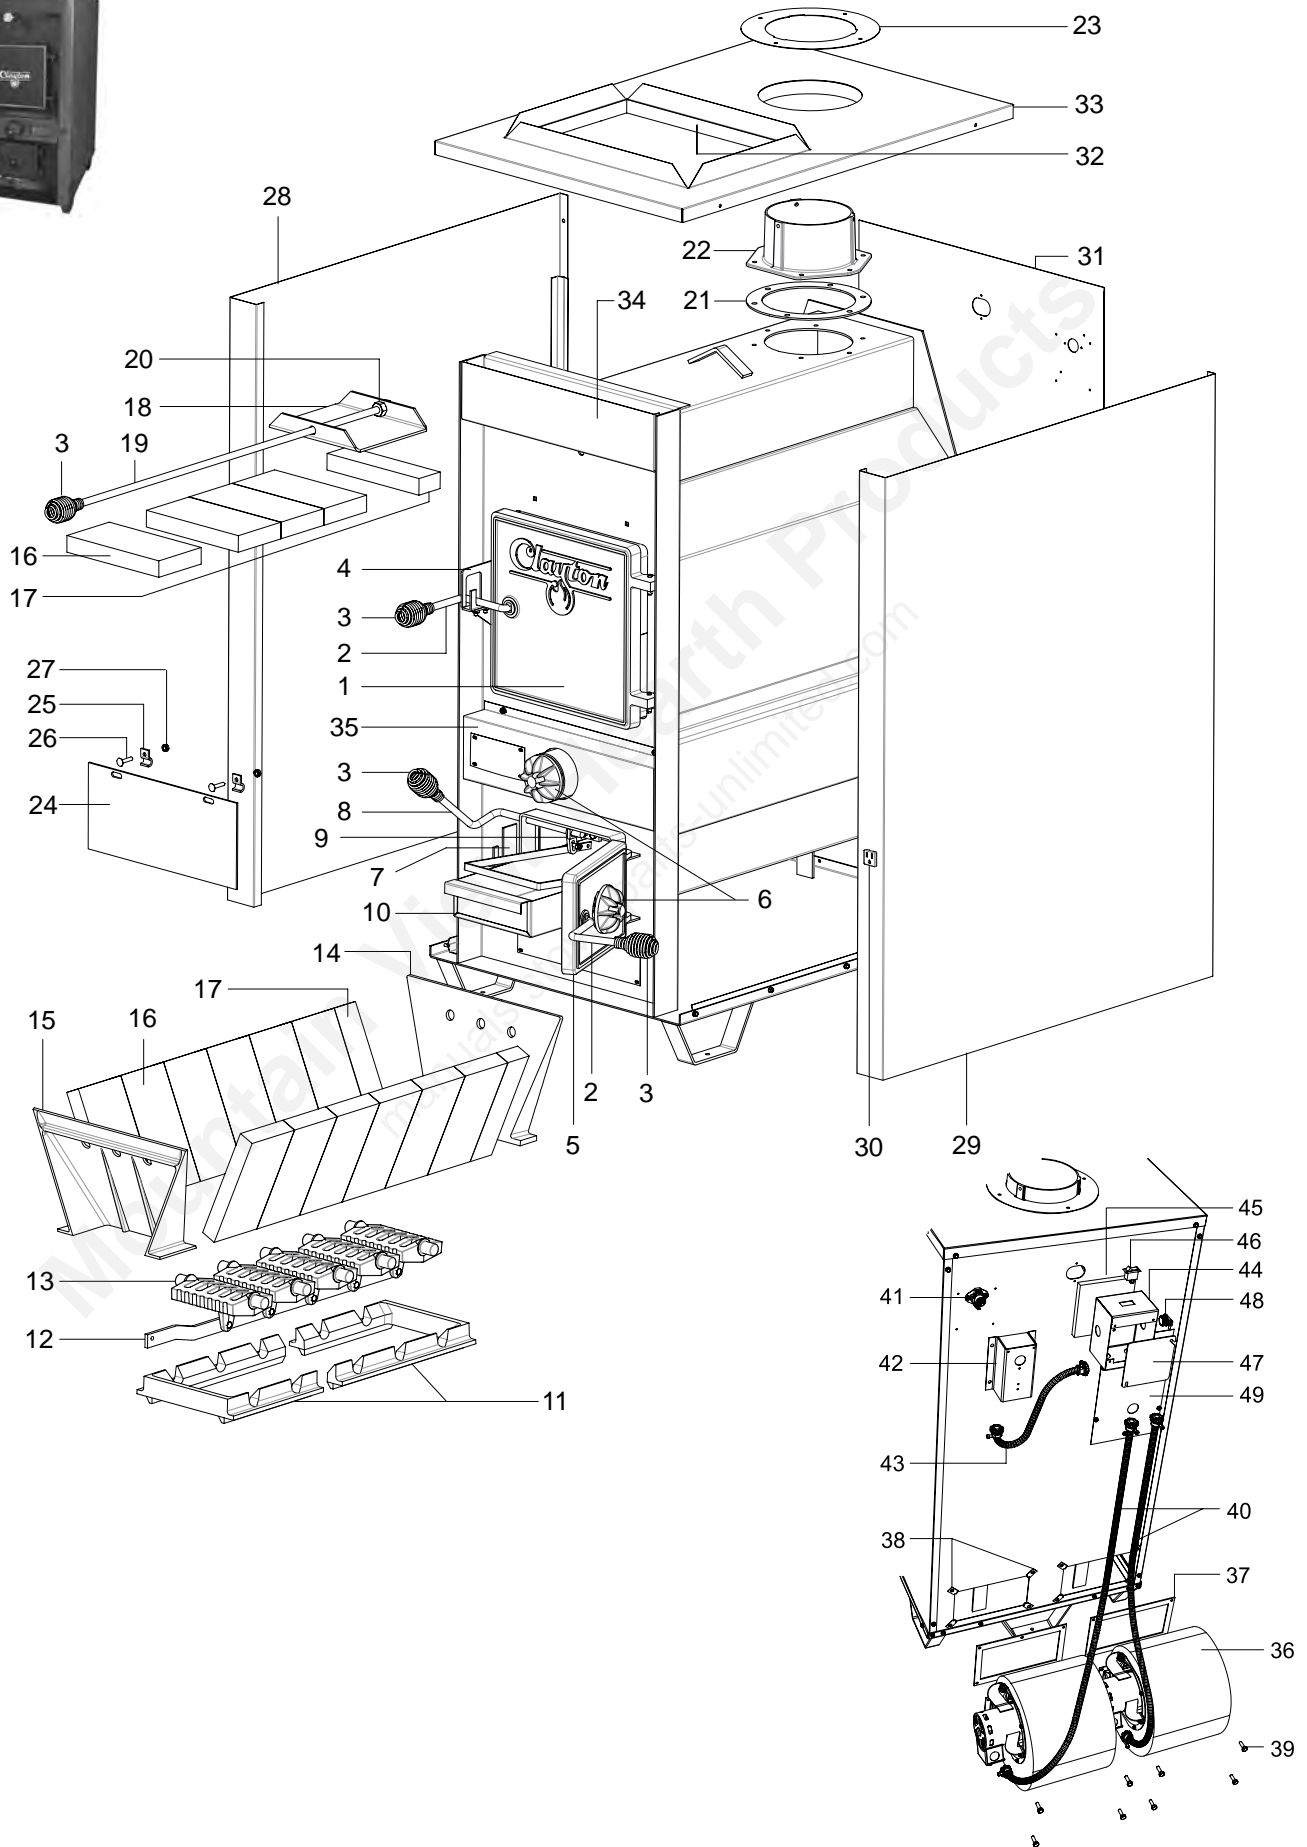

Clayton Furnace - 1602M

1-800-750-2723
usstove.com

Key	Parts No.	Description	Qty.
1	69091	Feed Door Assy. (w/Rope Gasket)	1
2	24179	Door Handle	2
N/S	83444	Lock Nut, 1/2-13	2
N/S	83835	Washer	2
3	89574	Spring Handle (Nickel)	4
4	23786	Feed Door Latch	1
5	68880	Ash Door Assy. (w/Rope Gasket)	1
6	23859B	Draft Cap	2
	83503	Carriage Bolt	2
7	23823	Ash Door Latch	1
N/S	C21399	Hinge Pin, 5/16" x 1"	4
8	69005	Shaker Handle	1
9	24204	Bracket, Shaker Handle	1
N/S	83339	1/4 - 20 x 3/4 Bolt	2
N/S	83250	1/4 - 20 Hex Nut	2
10	68882	Ash Pan	1
11	40312	Grate Retainer	2
12	891341	Shaker Bar	1
13	40314	Shaker Grate Section	5
N/S	83379	1/4 - 20 x 1 Bolt	5-7
N/S	83261	1/4 - 20 Lock Nut	5-7
14	40313	Back Liner	1
15	40344	Front Liner	1
16	89066	Full Firebrick (4 1/2w x 9h x 1 1/4 thick)	16
17	891414	Half Firebrick (2 1/4w x 9h x 1 1/4 thick)	3
18	24231	Slide Baffle	1
19	86603	Baffle Rod	1
20	83444	Lock Nut, 1/2 - 13	2
21	88032	Gasket, Flue Collar	1
22	40246	Flue Collar	1
23	22761B	Flue Collar Ring	1
24	23800	Smoke Curtain	1
25	23787	Smoke Door Clip	2
26	83445	Carriage Bolt, 1/4 - 20 x 1 1/4 Long	2
27	83250	Kep Nut, 1/4 - 20	2
28	69452G	Cabinet Side, Left	1
29	69453G	Cabinet Side, Right	1
30	80351	Receptacle, Snap-In	1
N/S	80336	Receptacle Wiring	1
31	25624G	Cabinet Back	1
32	C98871	Insulation, Panel	1
33	69088G	Cabinet Top	1
34	23817G	Front Filler	1
35	23818G	Draft Cover	1
36	80600P	Room Blower - 800CFM	2
71	88033	3/8" Feed Door Gasket	5 ft.
	88033	3/8" Ash Door Gasket	3 ft.

Key	Parts No.	Description	Qty.
37	88127	Blower Gasket	2
38	83340	Tinnerman Clip, 1/4 - 20	8
39	83339	Bolt, 1/4 - 20 x 3/4	8
40	69578	Conduit Assembly (5ft)	2
41	80388	Snap-Disc, 140°F Adjustable	1
42	68234	Blower Thermostat Bracket	1
43	68859	Conduit Assembly (1ft)	1
44	25625	Junction Box	1
45	25626	Insulation (5" x 5")	1
46	C42373	Rocker Switch	1
47	80231	Junction Box Cover	1
48	80362	Romex Cable Clamp	1
49	23819G	Aqua-Siphon Cover	1