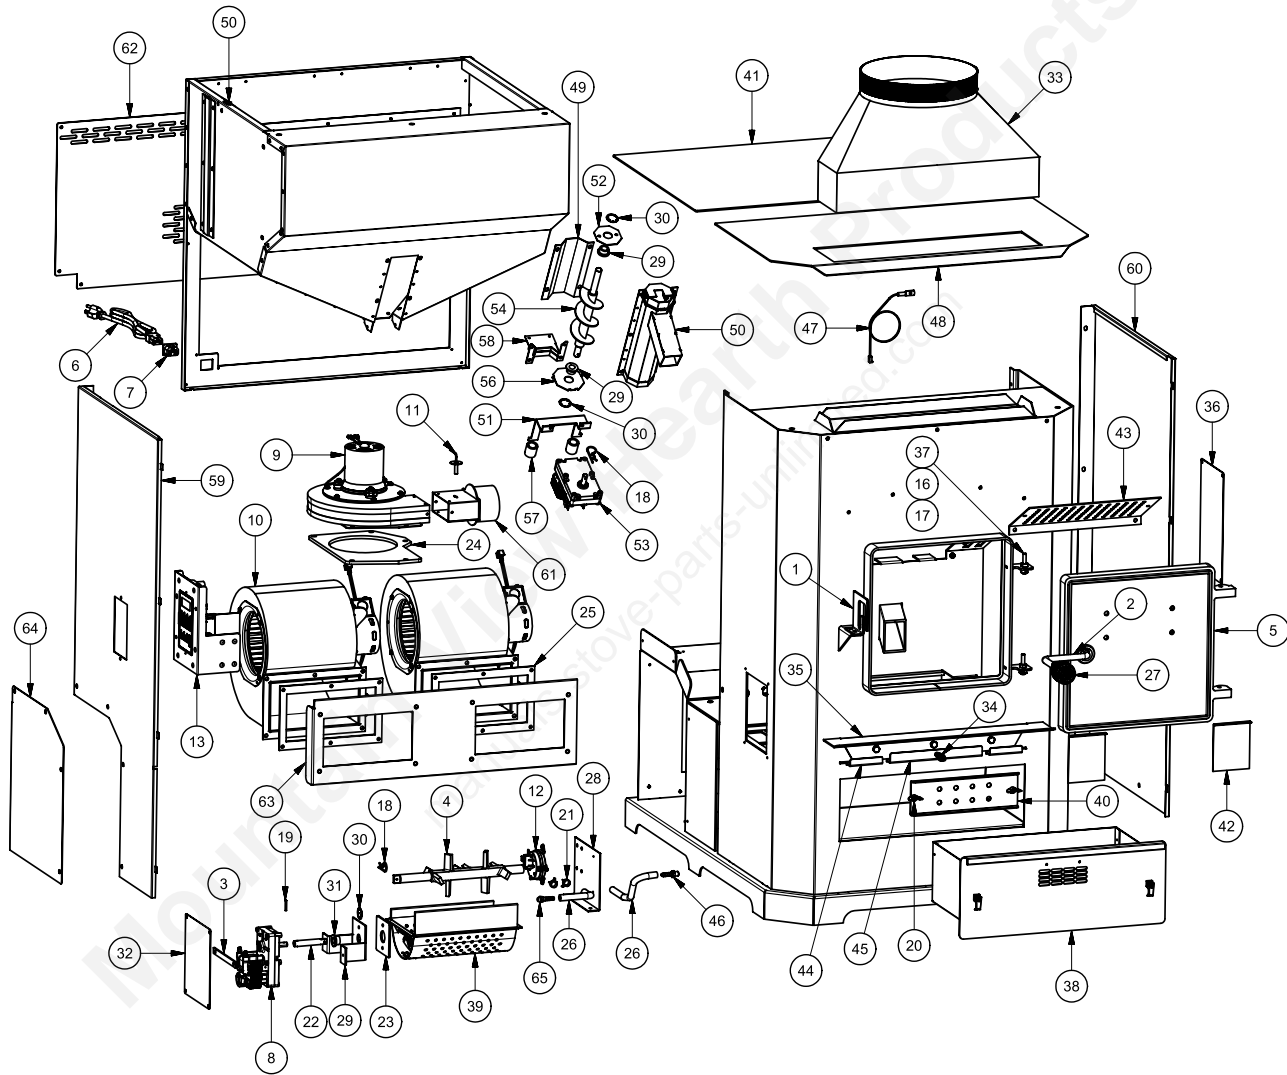

Multi-Fuel 8500 Furnace

1-800-750-2723
usstove.com

Approved Installation: Add on

Key	Parts No.	Description	Qty.
1	23786	Door Latch (C000022)	1
2	24179	Feed Door Handle	1
3	25427	Retainer, Agitator Motor	1
4	40501	Agitator - Cast	1
5	69679	Assembly, Feed Door (Blank)	1
6	80461	Power Supply Cord	1
7	80462	Receptacle, 3 Prong	1
8	80488	Drive Motor (1.5 RPM CCW)	1
9	80495	120 CFM Blower Assembly	1
10	80600	Blower, Room 800 CFM	2
11	80531	RTD, Platinum	1
12	80549	Pressure Switch	1
13	80554	Assembly, Controller PCB	1
14	80616	Wiring Harness, Main	1
15	80617	Wiring Harness, Room Blowers	1
16	83045A	Washer, 3/8" ID X 7/8" OD X 1/16 THK	2
17	83274	3/8 - 16 LK Nut Black	2
18	83529	Hairpin	2
19	83533	Roll Pin 1/8" DIA X 7/8"	1
20	83551	1/4 - 20 Wing Nut, Brass	2
21	83564	Clamp, Hose - 1/2, Self-Compen.	2
22	86620	Agitator Drive Shaft	1
23	88111	Gasket, Agitator Bracket	1
24	88123	Gasket, Blower 120 CFM	1
25	88127	Blower Gasket	2
26	891121	Hose, Silicone	2
27	891135	Handle, Spring (Lg - Nickel)	1
28	891187	Brkt, Pressure Switch/PCB	1
29	25422	M. Bracket for 3/4" Bushing	1
30	83534	Retaining Ring	3
31	891132	Agitator Bushing	3
32	891284	Access Panel, Agitator Motor	1
33	891296	Transition Duct, 10" Round	1
34	891331	Spring Handle, Brushed Nickel	1
35	891364	Hearth Plate	1
36	891374	Access Panel, Plenum	1
37	891423	Pin, Door Hinge	2
38	891445	Ash Pan Assembly	1
39	891455	Weldment, Burnpot	1
40	891461	Cover, Exhaust Cleanout	1
41	891471	Lid Weldment	1
42	891440	Cleanout, Ash	2
43	891262	Baffle	1