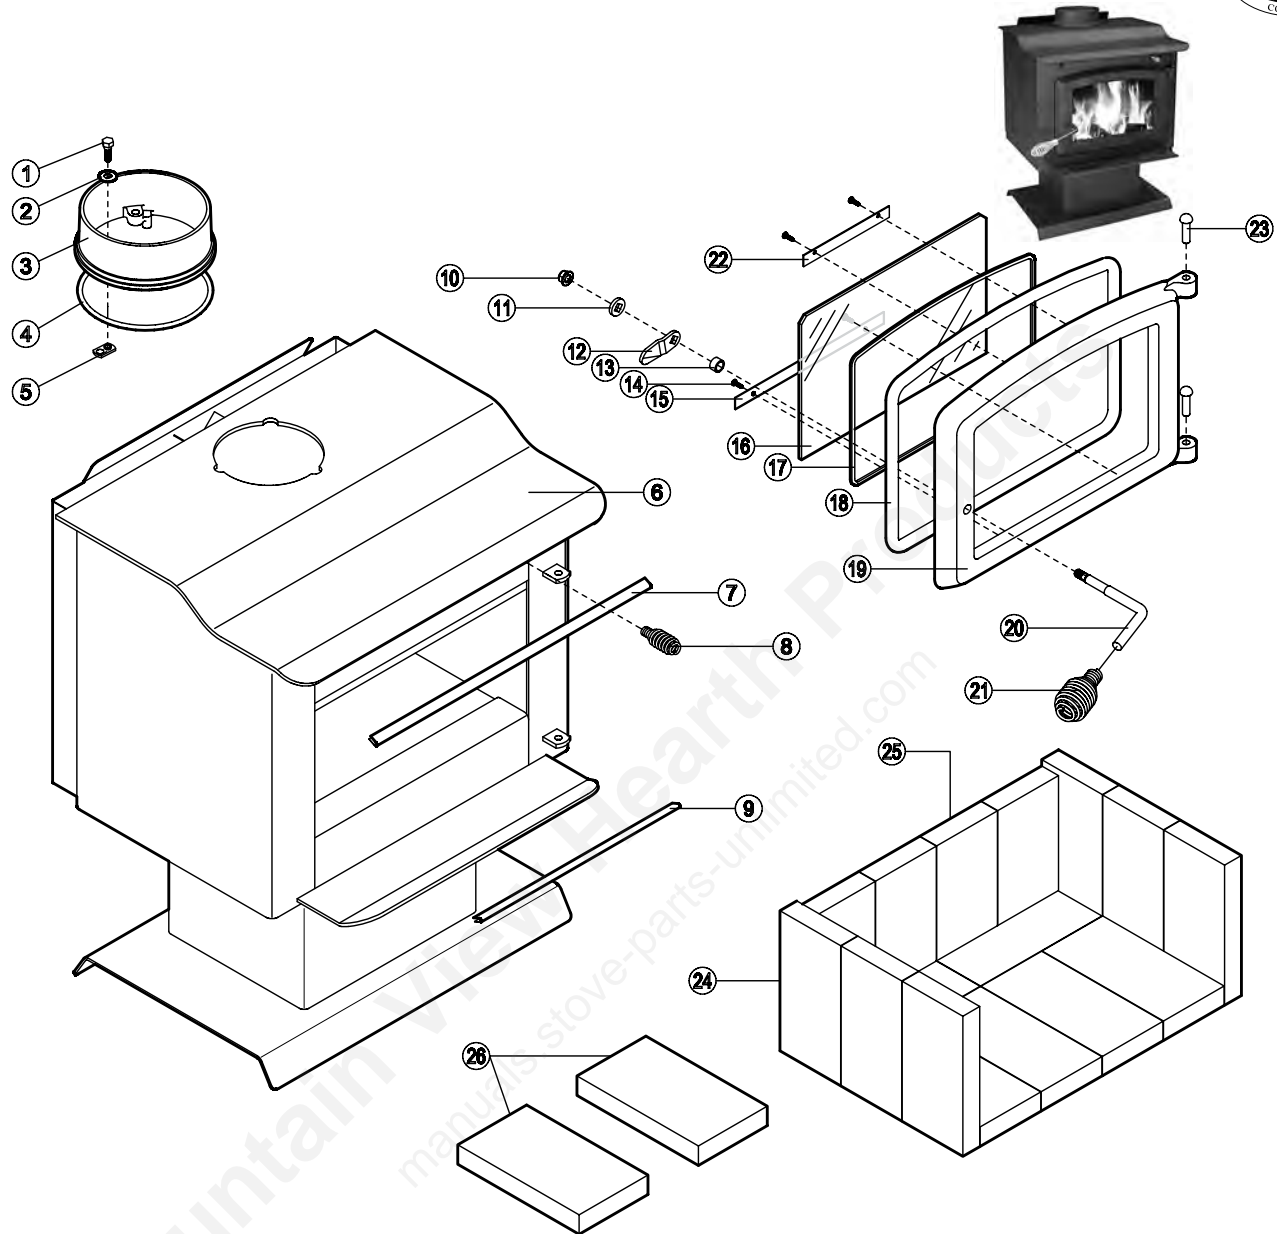

Plate Steel Wood Stove - 1100B

Key	Parts No.	Description	Qty.
1	83432	Hex Head Bolt	3
2	83045A	3/8 ID Washer	3
3	40292	Flue Collar	1
4	88042	Flue Collar Gasket	2 ft
5	83431	Weld Tab	3
6		NLA	
7	AF0027	Top Plate Trim	1
8	AF0019	Brass Handle	1
9	AF0028	Hearth Trim	1
10	83274	Lock Nut	1
11	AF0034	Door Latch Spacer	1
12	AF0007	Door Latch	1
13	AF0035	Door Latch Bushing	1
14	83202	10-24 x 3/8 Bolt	4

Key	Parts No.	Description	Qty.
15	AF0024	Bottom Bracket	1
16	AF0038	Door Glass	1
17	88087	Glass Gasket	4 ft
18	88066	Door Gasket	5 ft
19	AF0036	Feed Door Only	1
N/S	891786	Feed Door Assembly-Complete	1
20	AF0020	Door Handle	1
21	89574	Brass Handle	1
22	AF0025	Top Bracket	1
23	AF0023	Door Hinge Pin	2
24	89066	Firebrick (4½ x 9)	12
25	AF0021	Firebrick (4½ x 73/8 x 1¼)	4
26	AF0055	Firebrick (53/16 x 9¼ x 1¼)	2