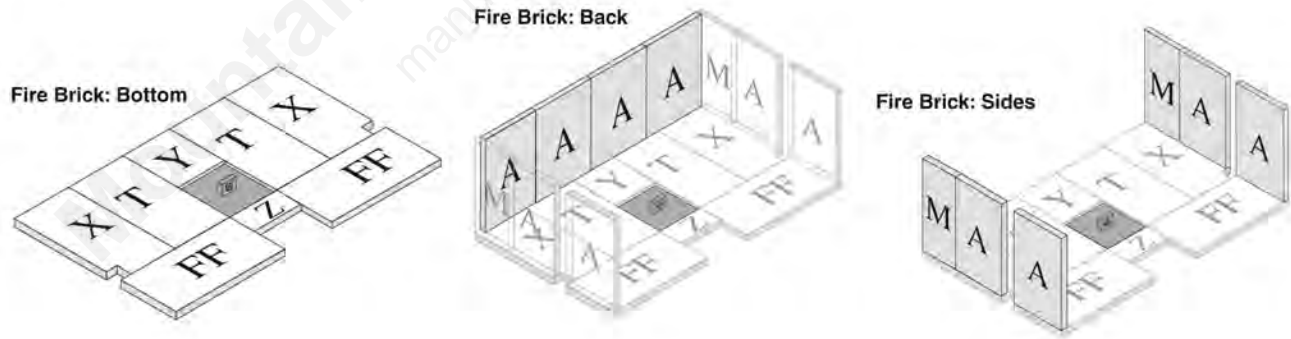

Ref #	Parts #	Description	Qty.
-	1B-11	Firebrick Layout	-
-	89066	Firebrick, A - Size	8
-	1B-11FF	8¾ x 4¼ x 1¼ Firebrick, FF - Size	2
-	1B-11M	Firebrick, M - Size	2
-	1B-11T	Firebrick, T - Size	2
-	1B-11X	9 x 4½ x 1¼ w notch Firebrick, X - Size	1
-	1B-11Y	4½ x 2¼ x 1¼ Firebrick, Y - Size	1
-	1B-11Z	3 x 2¼ x 1¼ Firebrick, Z - Size	2