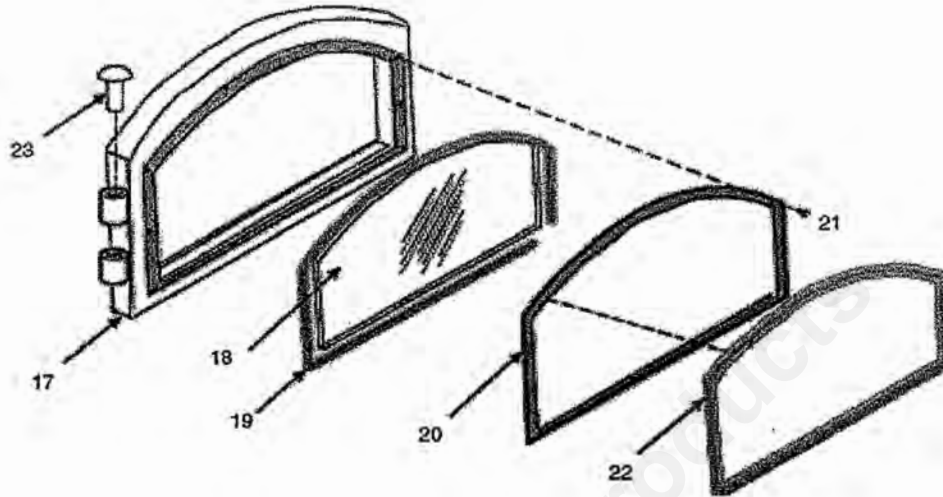

Ref #	Parts #	Description	Qty.
15	01-15A	Door Assembly w/o Handle	1
16	01-16A	Handle Assembly	1
17	01-17	Door Frame	1
18	01-18	Door Glass	1
19	WG01	Gasket, Glass 5 ft.	1
20	01-20	Retainer, Glass	1
21	01-21	Screws, Glass Retainer	8
22	88082	3/4" Door Gasket Kit 6 ft.	6
23	01-23	Hinge Pin	2