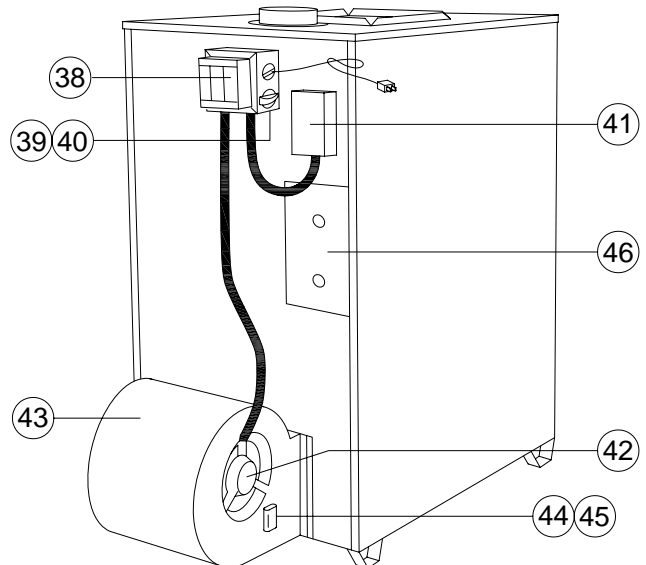

69189 Forced Air Draft Kit