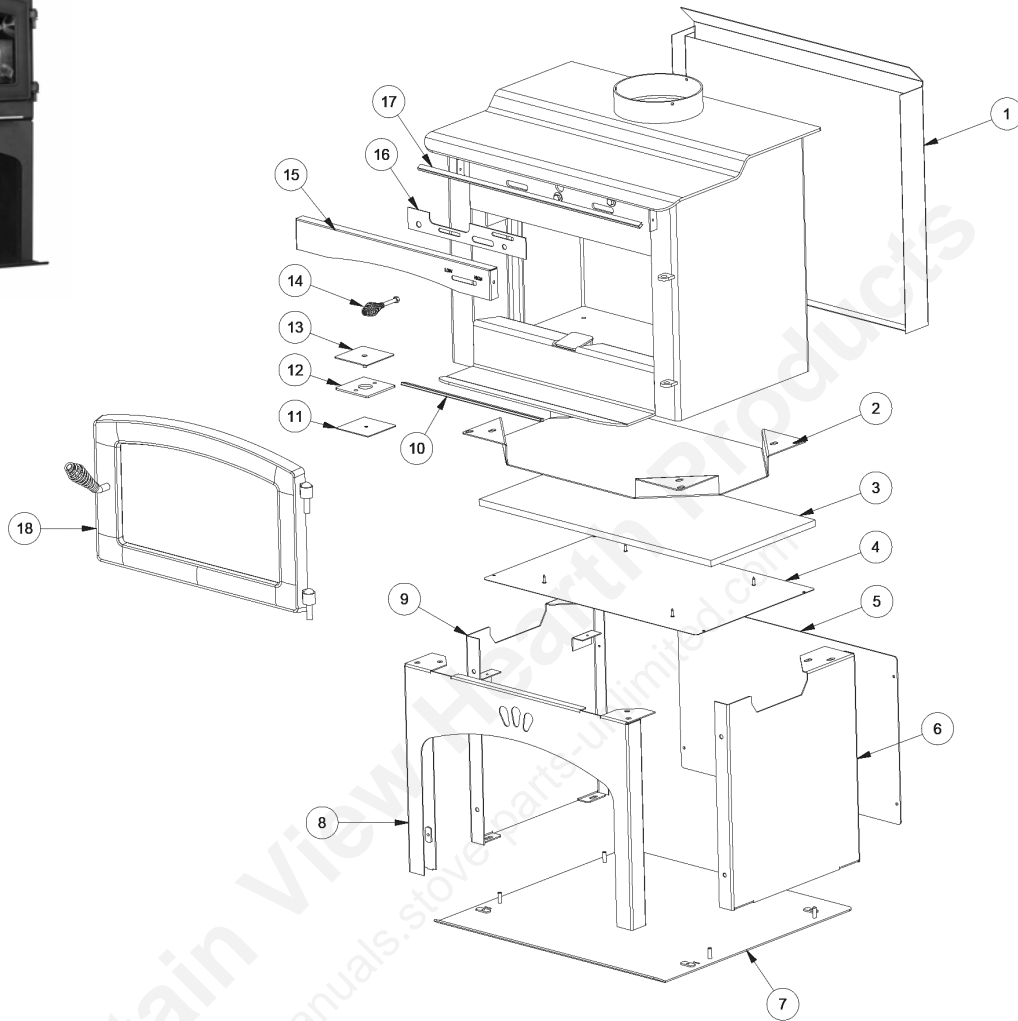

Ref #	Parts #	Description	Qty.
1	610556	Heat Shield Assembly	1
2	27992	Heat Shield	1
3	88262	Kao Wool Insulation	1
4	610560	Insulation Support Weldment	1
5	27896	Pedestal Rear	1
6	610559	Pedestal R.H. Side Weldment	1
7	610534	Pedestal Base Weldment	1
8	610557	Pedestal Front Weldment	1
9	610558	Pedestal L.H. Side Weldment	1

Ref #	Parts #	Description	Qty.
10	892757	Bottom Hearth Trim	1
11	27881	Ash Hole Cover	1
12	88111	Gasket, Agitator Bracket	1
13	27881	Ash Hole Cover	1
14	891135	Handle Coil	1
15	27999	Air Wash Cover	1
16	28000	Air Wash Slide Plate	1
17	892758	Top Hearth Trim	1
18	69976	Door Assembly	1