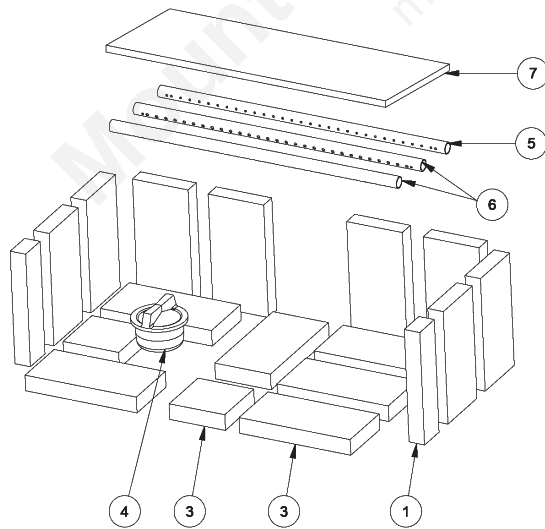

Key	Parts No.	Description	Qty.
1	891414	Half Firebrick	2
2	89066	Firebrick (4-1/2 x 9)	14
3	24103	Firebrick, Half (4-1/2 x 4-1/2)	2
4	40561	Ash Plug	1
5	86643	Tube (05/32), Secondary Air	1
6	86645	Tube (07/32), Secondary Air	2
7	88146	Board, Ceramic Fiber	1