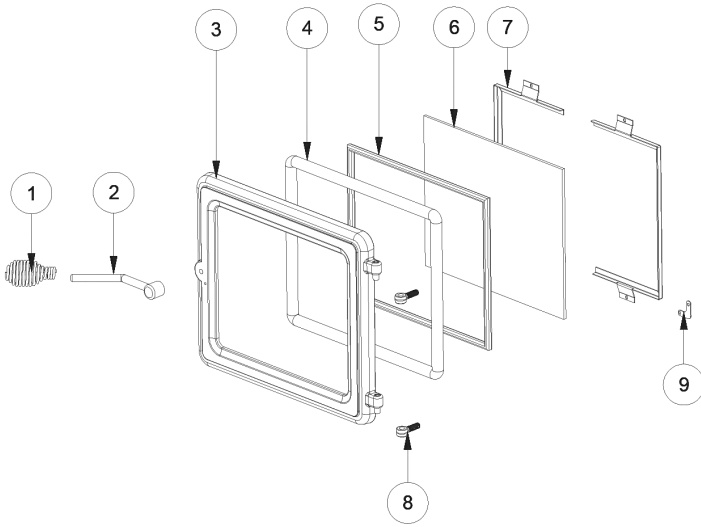

FEED DOOR ASSEMBLY

Key	Parts No.	Description	Qty.
1	891135	Handle, Spring (Lg - Nickel)	1
2	892347	Door Handle	1
3	40603	Cast Door	1
4	88082	Thermocord 3/4"	5 ft.
5	88087	Glass Gasket (1 x 1/8)	4 ft.
6	892346	Door Glass	1
7	26848	Window Clamp	1
8	26856	Door Cover Plate	1