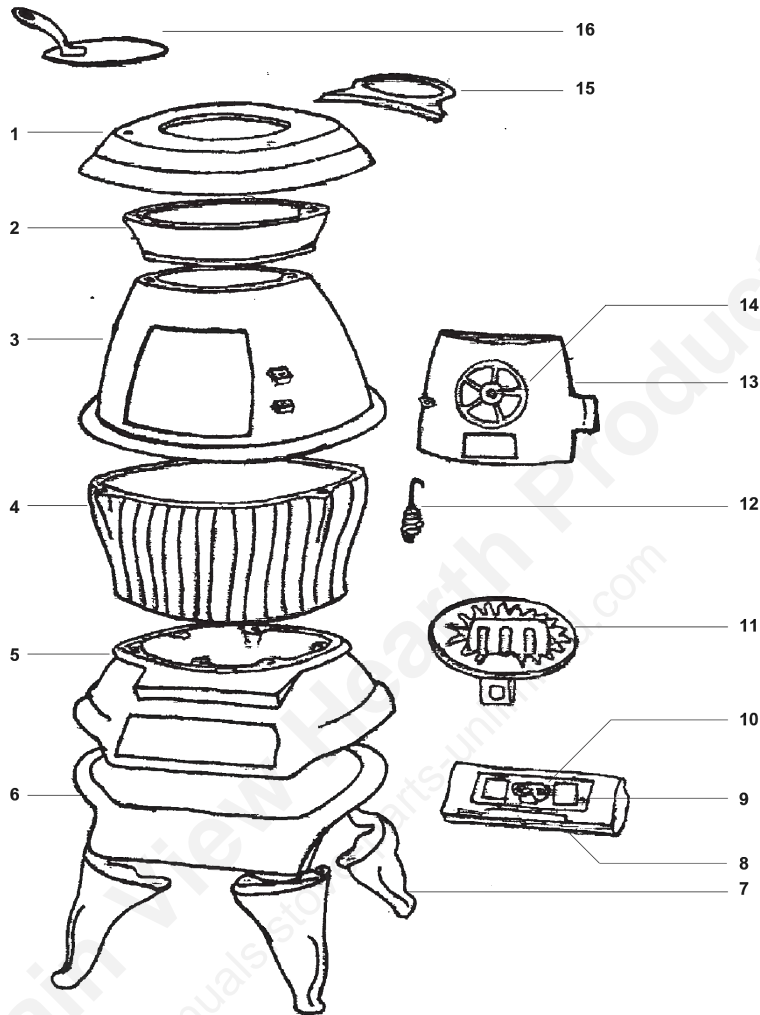

Key	Parts No.	Description	Qty.
1	40467	Top Plate	1
2	40468	Upper Chamber	1
3	40469	Feed Chamber	1
4	40470	Burn Chamber	1
5	40471	Lower Chamber	1
6	40472	Base	1
7	40428	Legs	4
8	40473	Ash Door	1
9	40474	Slide Draft	1
10	40475	Slide Draft Knob	1
11	40562	Frame	1
	40476	Grate	1
12	89001	Spring Handle	1

Key	Parts No.	Description	Qty.
13	40420	Feed Door	1
14	40478	Spin Draft	1
15	40479	Collar Top	1
16	40432	Cook Lid	1
-	86575	Ash Pan	1
-	40308	Lid Lifter	1
-	40497	Access Door	1
-	40045	Shaker Handle	1