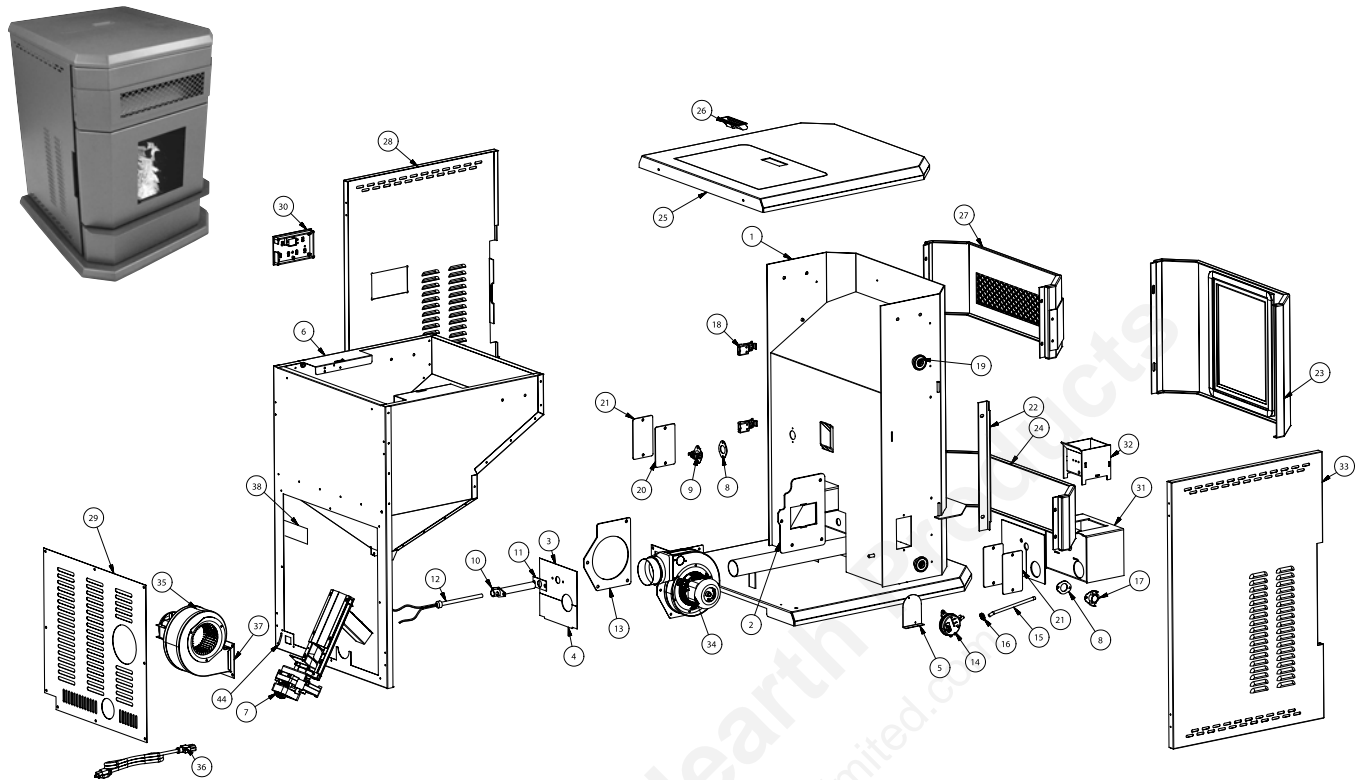

Ref #	Parts #	Description	Qty.
1	892238	Main Weldment	1
2	892239	Exhaust Blower Duct	1
3	892240	Ignitor Housing Guide Plate	1
4	892241	Inlet Air Guide Plate	1
5	892183	15 Vacuum Switch Mounting Plate	1
6	892243	Hopper Assembly	1
7	69517	Auger Assembly	1
8	88175	Gasket, T-Disc	2
9	80601	T-Disc, Room Air	1
10	892250	Igniter Tube Assembly	1
11	88118	Gasket, Ignitor Flange	1
12	80604	Ignitor	1
13	88166	Gasket, Exhaust Blower	1
14	80549	Pressure Switch	1
15	891121	Silicone Hose	1
16	83537	Hose Clamp (#4)	1
17	80599	T-Disc, Exhaust	1
18	891540	Draw Latch	2
19	892244	Magnet Assembly	4
20	88177	Gasket, Ash Clean-Out	2
21	892191	Ash Clean-Out Covers	2
22	892245	Weldment Hinge Plate	1

Ref #	Parts #	Description	Qty.
23	892246	Door Assembly	1
24	892247	Skirt	1
25	892248	Top Weldment	1
26	891148	Lid Latch	1
27	892249	Grill Frame, Assembly	1
28	892252	Vented Side Panel, Right	1
29	892253	Vent Back Panel	1
30	80630	PCBA, Controller	1
31	892254	Weldment, Burnpot Housing	1
32	86624	Burnpot Assembly	1
33	892255	Vented Side Panel, Left	1
34	80602	Blower, Exhaust	1
35	80622	Blower, Convection	1
36	80461	Power Supply Cord	1
37	88167	Circulator Blower Gasket	1
38	80631	PCBA	1
39	80660	Thermistor	1
	80657	Wiring Harness	1
	80715	Remote Control	1
	892595	T-Stat Bracket	1