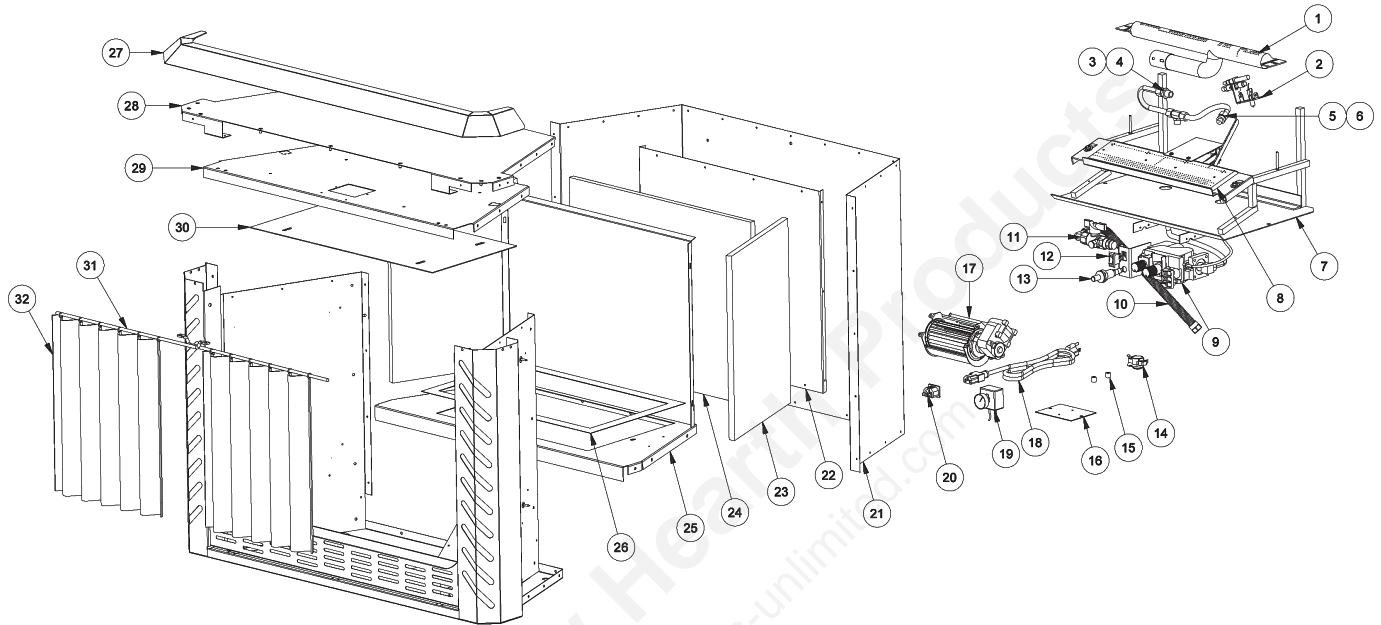

Key	Parts No.	Description	Qty.
1	81212-11	Top Burner	1
2	89921	Pilot Assembly (Natural Gas)	1
	89922	Pilot Assembly (LP)	
3	81212.16	Upper Burner Orifices (Nat) #46	1
4	81212.17	Lower Burner Orifices (Nat) #48	1
5	81212.20	Upper Burner Orifices (LP) #56	1
6	81212.21	Lower Burner Orifices (LP) #55	1
7	892642	Gas Unit Bracket	1
8	81212-6	Bottom Burner	1
	81196	Control Valve (LP)	
9	81198	Control Valve (Nat)	1
	81212.2	Flex Tube	
10	81212.8	On/Off Valve	1
11	81212.14	(Auto/Off/Auto) Switch	1
12	89761	Piezo Ignitor	1
13	80314	F120 Thermodisc	1
14	83907	Round Spacer, #10 x 3/8"	2
15	27344	Thermodisc Plate	1

Key	Parts No.	Description	Qty.
17	80442	80 CFM Blower	1
18	80461	Power Supply Cord	1
19	80090	Rheostat w/ Knob	1
20	80462	Receptacle, 3 Prong	1
21	27170	Outer Wrapper	1
22	27165	Inner Wrapper Rear	1
23	892440	Side Insulation Panel	2
24	892441	Rear Insulation Panel	1
25	610109	Burner Shelf Assembly	1
26	88196	Fiber Gasket	5 ft
27	610182	Front Cap Assembly	1
28	27171	Outer Top	1
29	610110	Inner Top Assembly	1
30	27155	Flame Shield	1
31	86788	Screen Retaining Rod	2
32	892433	Screen	2