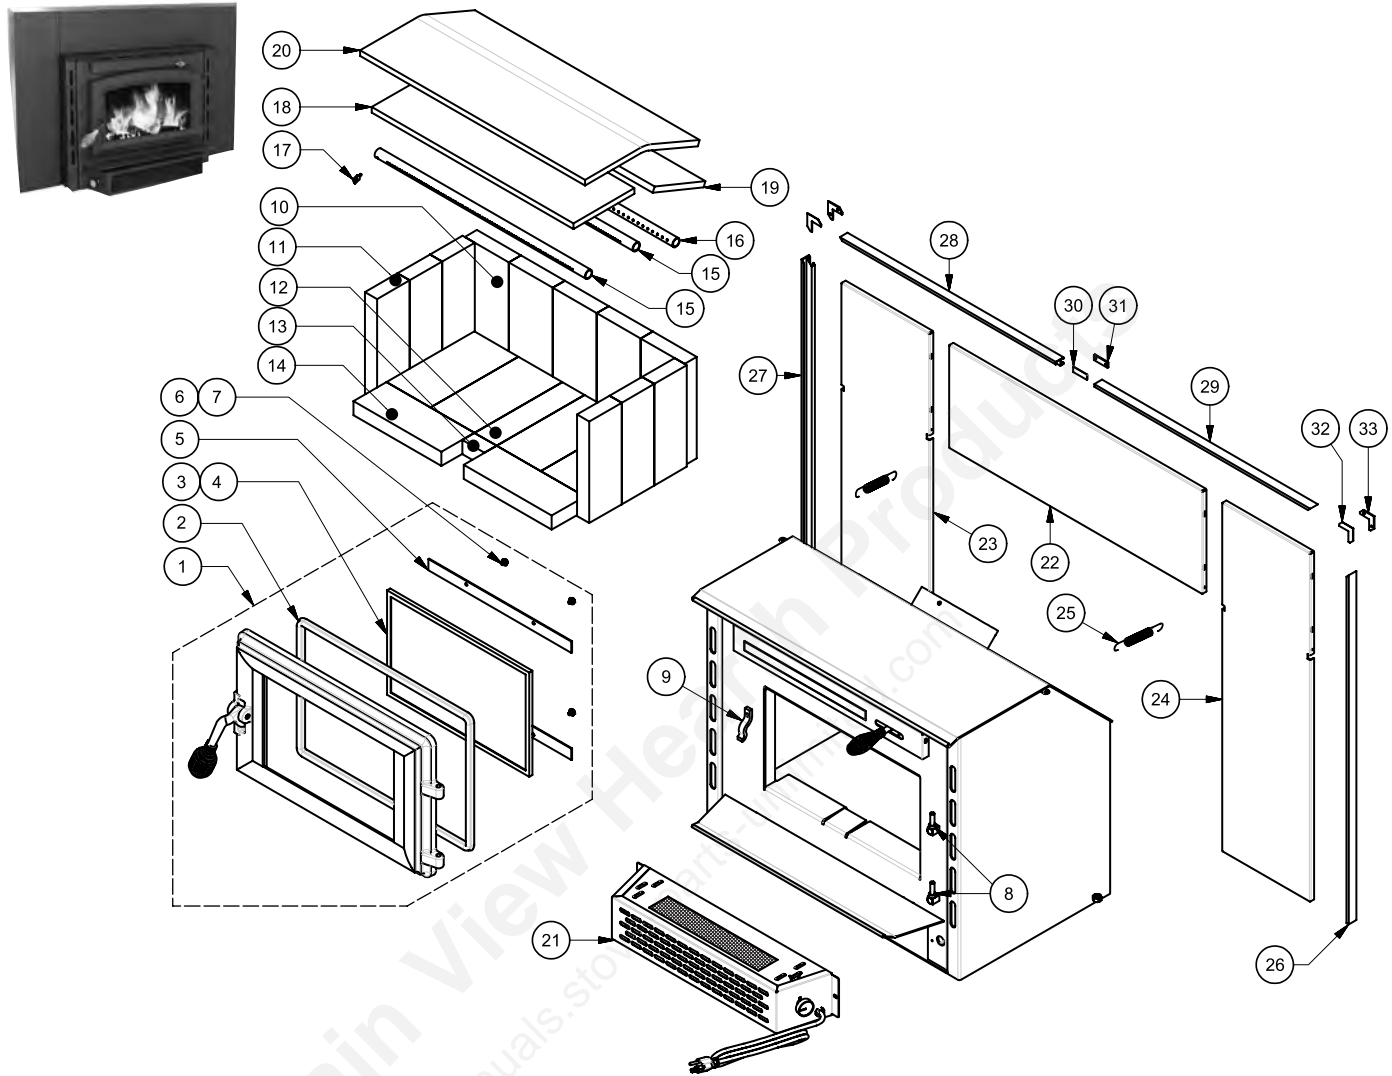

Key	Parts No.	Description	Qty.
1	69660	Complete Door Assembly	1
2	88057	5/8" Rope Gasket	6 ft.
3	891813	Door Glass	1
4	88087	Glass Gasket	4 ft.
5	25465	Glass Retainers	2
6	83202	Machine Screw - 10-24 x 3/8 Ph Hd.	4
7	83278	Washer - 7/32 ID X 1/2 OD	4
8	891373	Hinge Pad	2
9	25080	Door Latch (Uses 83508 - 5/16-18 x 3/4 bolt)	1
10	89066	Firebrick (4.5 x 9)	9
11	891989-1	Firebrick (3.33 x 9)	6
12	891414	Firebrick (2.25 x 9)	1
13	891989-2	Firebrick (1.25 x 2.25)	1
14	891989-3	Firebrick (3.38 x 9)	2
15	86669	Tube #1, Secondary Comb.	2
16	86670	Tube #2, Secondary Comb.	1
17	891990	Retainer, Tube	3

Key	Parts No.	Description	Qty.
18	88158	Fiber Board, Front	1
19	88159	Fiber Board, Rear	1
20	88160	Fiber Blanket	1
21	80598	Blower Assembly	1
22	891991-1	Surround, Top	1
23	891991-2	Surround, Left Side	1
24	891991-3	Surround, Right Side	1
25	83913	Spring	2
26	891992-1	Trim-R, Surround	1
27	891992-2	Trim-L, Surround	1
28	891992-3	Trim-Top_L, Surround	1
29	891992-4	Trim-Top_R, Surround	1
	891991	Surround Kit	1
	891992	Surround Trim Kit	1
	891993	Trim Key Package	2