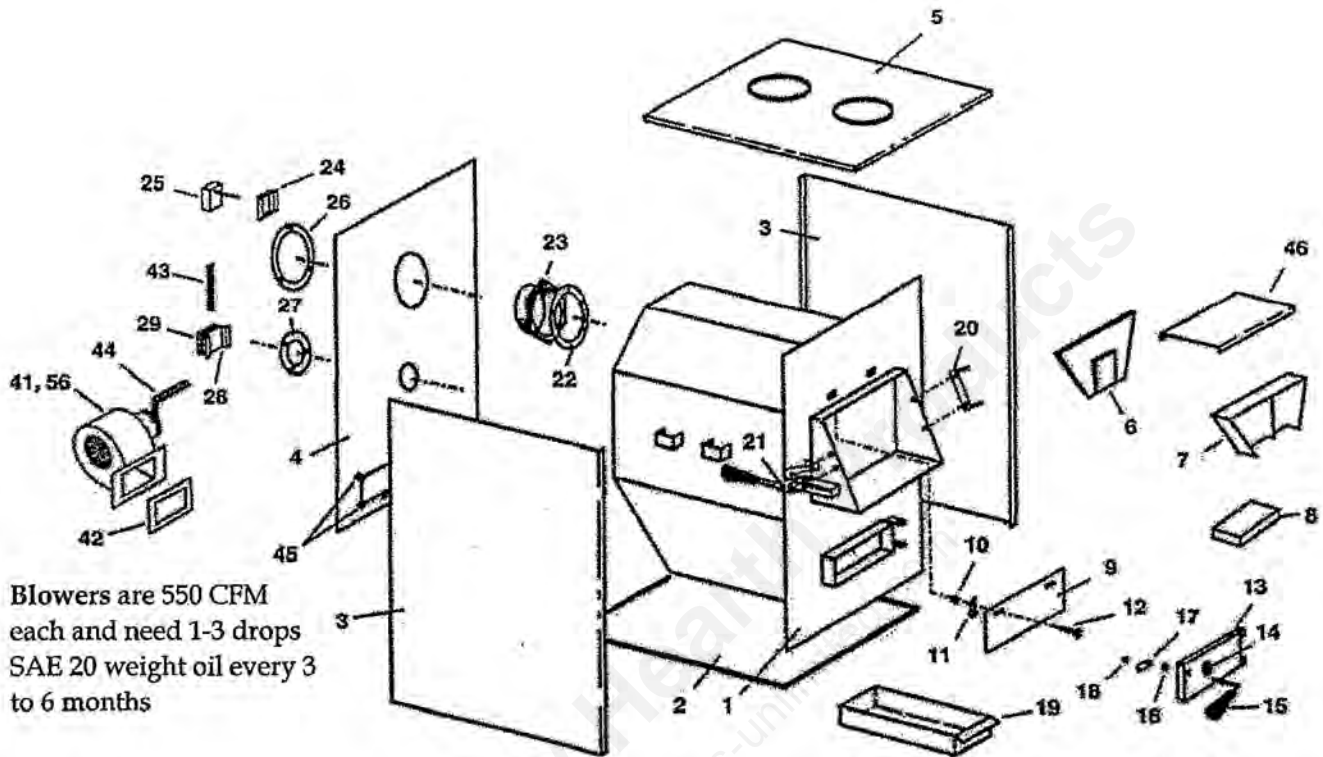

Blowers are 550 CFM each and need 1-3 drops SAE 20 weight oil every 3 to 6 months

Ref #	Parts #	Description	Qty.
1	—	Firebox Weldment	—
2	—	Cabinet Bottom	—
3	25-03	Cabinet Side (LH & RH)	2
4	25-04	Cabinet Back	1
5	25-05	Cabinet Top	1
6	25-06	Liner, Back	1
7	25-07	Liner, Front	1
8	25-08	Firebrick	12
9	23800	Smoke Curtain	1
10	83250	Kep Nut, ¼ - 20	2
11	23787	Clip, Smoke Curtain	2
12A	83445	Bolt, ¼ - 20 x 1¼"	2
12B		Lockwasher, ¼" I.D.	2
13		Ash Door Assembly	1
13	25-13A	Door, Ash	1
13		Gasket, Ash Door	1
14		Draft Knob (welded on)	1
15		Handle, Ash Door	1
17	25-15A	Latch Door	1
18		Jamb Nut, ⅜ - 16	2

Ref #	Parts #	Description	Qty.
19	25-19	Ash Pan Weldment	1
20	25-20	Bracket, Feed Door Hinge	1
21	25-21	Feed Door Handle Assembly	1
22	25-22	Gasket, Flue Collar	1
23	25-23	Collar, Flue	1
24	25-24	Bracket, Blower Thermostat	1
25	80145	Limit Control	1
26	25-26	Flue Collar Ring	1
27	25-27	Forced Draft Ring	1
28	25-28	Bracket, Relay Box	1
29	25-29	Junction Box	1
41	25-41	Blower Assembly	2
42	25-42	Gasket, Blower	2
43	25-43	Conduit Assembly, Fan Control	1
44	25-44	Conduit Assembly, Blower	2
45	25-44	Clip Nut, ¼	20
46	25-46	Baffle, Flue	2
56	25-56	Motor Capacitor	1