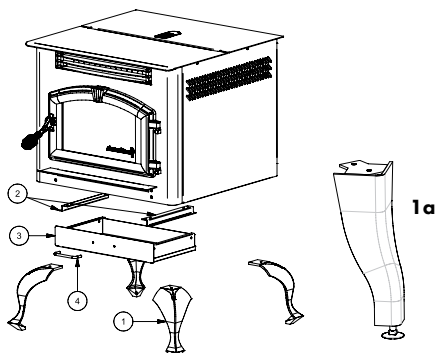

Key	Parts No.	Description	Qty.
34	88111	Gasket, Agitator Bracket	1
35-37	891232	Assy. Brkt, Agitator/Bushing	1
N/S	891132	Bushing (Only)	1
38	86620	Shaft, Agitator Drive	1
39	83901	Roll Pin 1/8" dia X 1/2"	1
40	25427	Retainer, Agitator Motor	1
41	80381	Low Limit Switch (L110 Thermodisc- 60T12)	1
42	80390	Auger Safety Switch (L170 Thermodisc- 60T11)	1
43	25443	Bracket, Pressure Switch	1
44	80514	Switch, Pressure	1
45	89586	Nipple, Auger	1
46	891121	Hose, Blue Silicone	5"
47	69497MB	Louver Assembly	1
48	891139	Ceramic Brick	1
49	25524	Cleanout, Ash	2
50	891054	Auger	1
51	891297	Burnpot	1
52	891059	Agitator	1
53	83529	Hairpin	1
54	80462	Receptacle, 3 Prong	1
55	80461	Power Supply Cord	1
56	88121	Insulation Top - Agitator	1
57	88122	Insulation Bottom - Agitator	1
58	25532	Cleanout Guide	2
59	25531MB	Cleanout, Ash (Lower)	2
60	25533	Cleanout/Damper Guide	2
61	69528MB	Weldment, Damper	1
62	89954	Spring Handle	1
63	89574	Spring Handle (Feed Door)	1
N/S	80485	Wiring Harness	1
N/S	891173	Safety Guard	1
N/S	25552	Burnpot Clips	2
N/S	891221	Pipe Plug 2"	1

Model 6039 HF - parts

Key	Parts No.	Description	Qty.
1	25523	Leg, Cast Iron	4
1a	891216	Leg, Steel (alternate to item 1)	
2	25425MB	Guide Rail, Ash Pan	2
3	69483MB	Ash Pan Weldment	1
4	891138	Handle, Brass	1