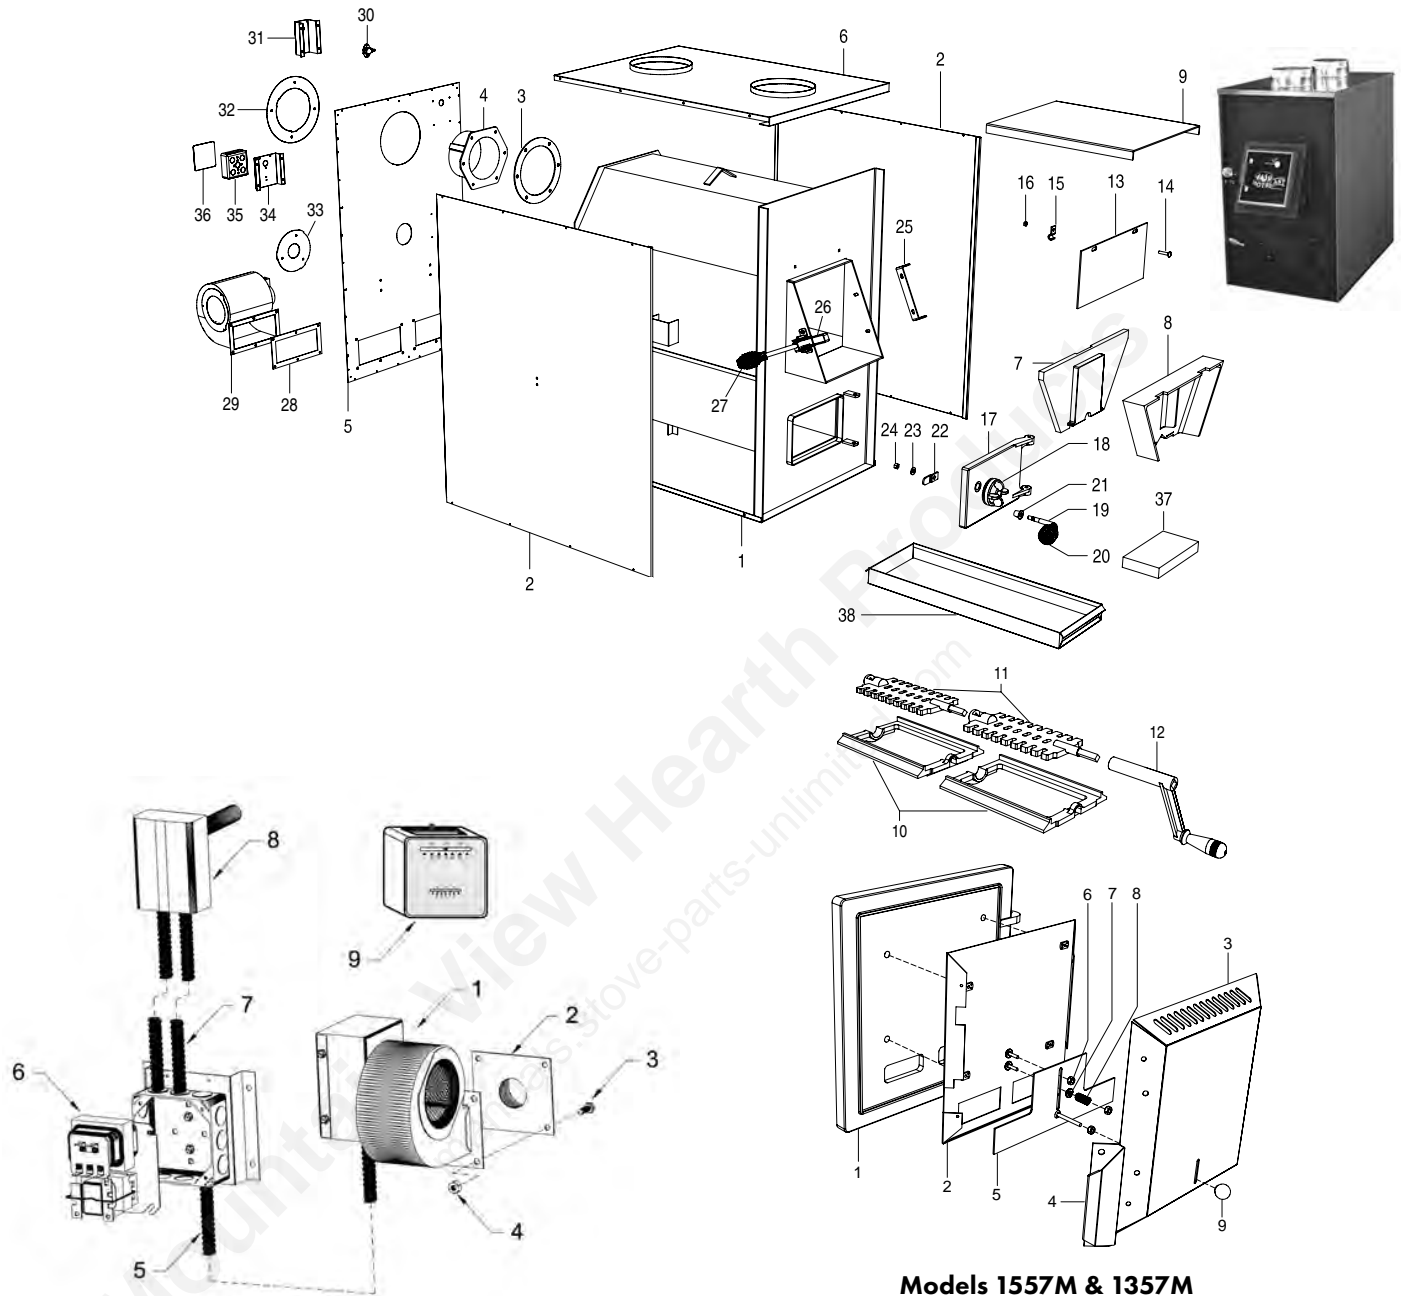

Optional Kit 11DIKL

Key	Parts No.	Description	Qty.
1	80243A	Draft Blower Assembly (54 CFM)	1
2	68618	FAD Bracket	1
3	83379	¼-20 x 1 Bolt	2
4	83250	¼-20 Hex Nut	2
5	68231	Fan Control Cord Assembly	1
6	80130	Fan Center	1
7	68231	Fan Control Cord Assembly	2
8	80145	Honeywell High Limit Control	1
9	80129	Wall Thermostat	1
N/S	80006	73B Wire Nut	4
	88057	½" Door Gasket	5 ft.
	891214	8" Duct Collars	2

Models 1557M & 1357M

69511 - Damper Control Box Assembly

Key	Parts No.	Description	Qty.
1	68217	Feed Door Assembly (Includes Door and Gasket)	1
2	69396	Control Plate Assembly	1
3	25197G	Control Box Cover (Painted)	1
4	25199G	Pull Handle (Painted)	1
5	25200	Slide Damper - Air Control	1
N/S	83895	Damper Knob Bolt	1
6	83244	10-24 Kep Nut	2
7	83278	7/32 Washer	3
8	83904	Spring	1
9	89943	Knob, Slide Damper	1
N/S	83445	Hinge Door Pins	2