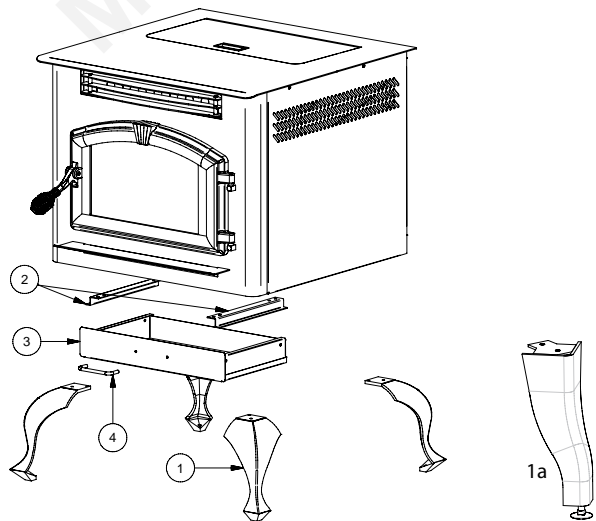

Model 6041HF Parts

Key	Parts No.	Description	Qty.
1	25523	Leg, Cast Iron	4
N/S	83236	Leg Bolts	8
2	25425MB	Guide Rail, Ash Pan	2
3	69483B	Ash Pan Weldment	1
N/S	69540	Louver, Stainless	3
N/S	891135	Door Handle, Spring (Nickel)	1
N/S	891331	Handle, Small Spring (Nickel)	1
4	891137	Handle, Ash Pan (Nickel)	1
N/S	83525	Leveler Belt	4