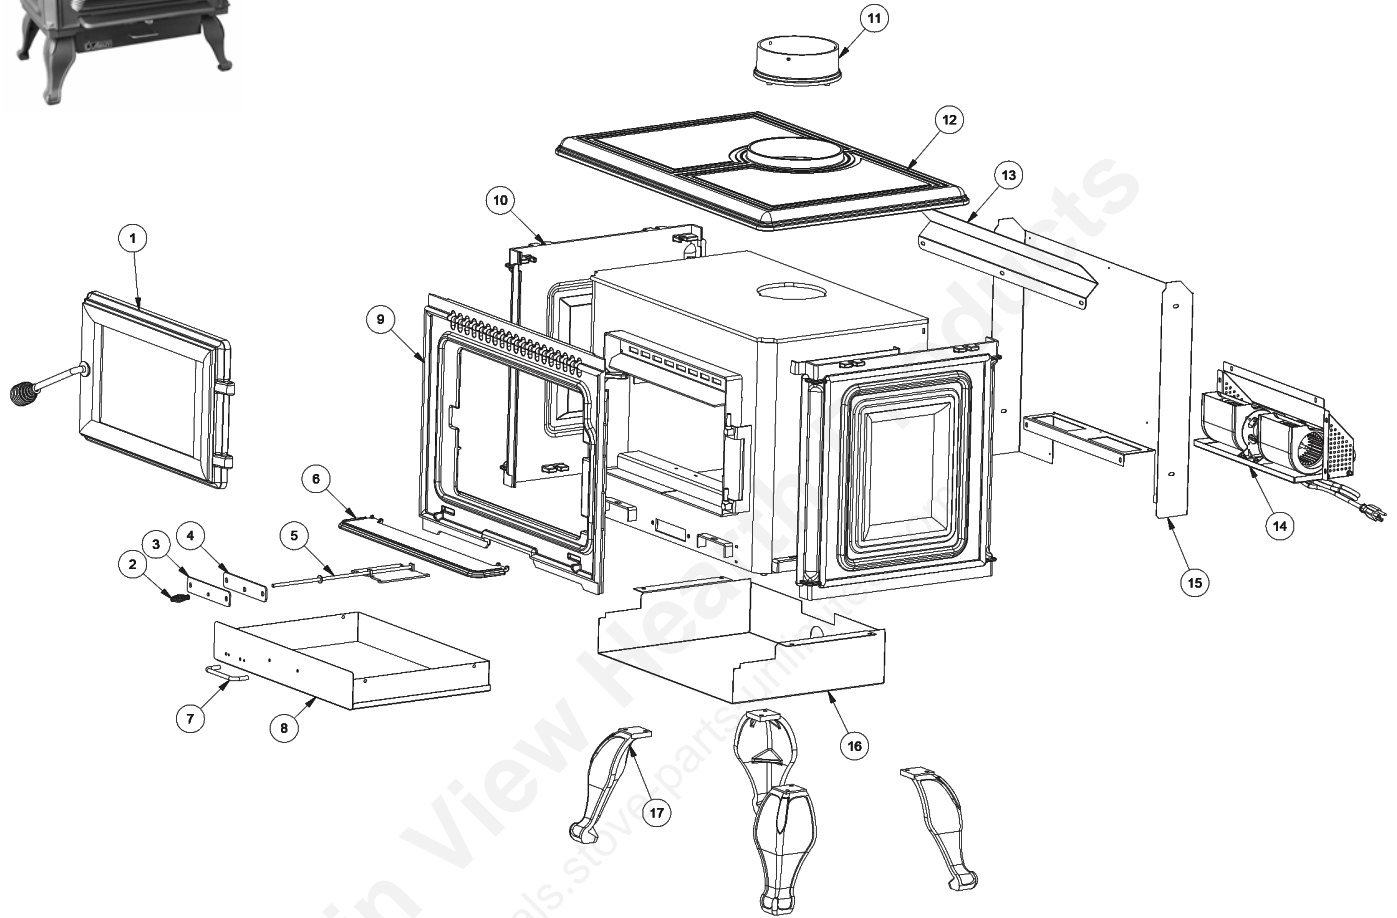

Key	Parts No.	Description	Qty.
1	610061	Assy., Door Large Rectangle	1
2	891331	Spring Handle - Brushed Nickel	1
3	26333	Cover Plate, Damper	1
4	88189	Gasket, Damper	1
5	69738	Weld., Damper Slide	1
6	40590	Hearth	1
7	89137	Handle, Brushed Nickel	1
8	69767	Ash Pan Weldment	1
9	40589	Front	1

Key	Parts No.	Description	Qty.
10	40588	Side	2
11	40292A	6" Flue Collar	1
12	40587	Top	1
13	26934	Air Deflector	1
14	891841	Assembly, AFS Blower	1
15	26335	Heat Shield	1
16	69768	Weldment, Ash Pan Housing	1
17	40566	Leg, Cast Iron	4