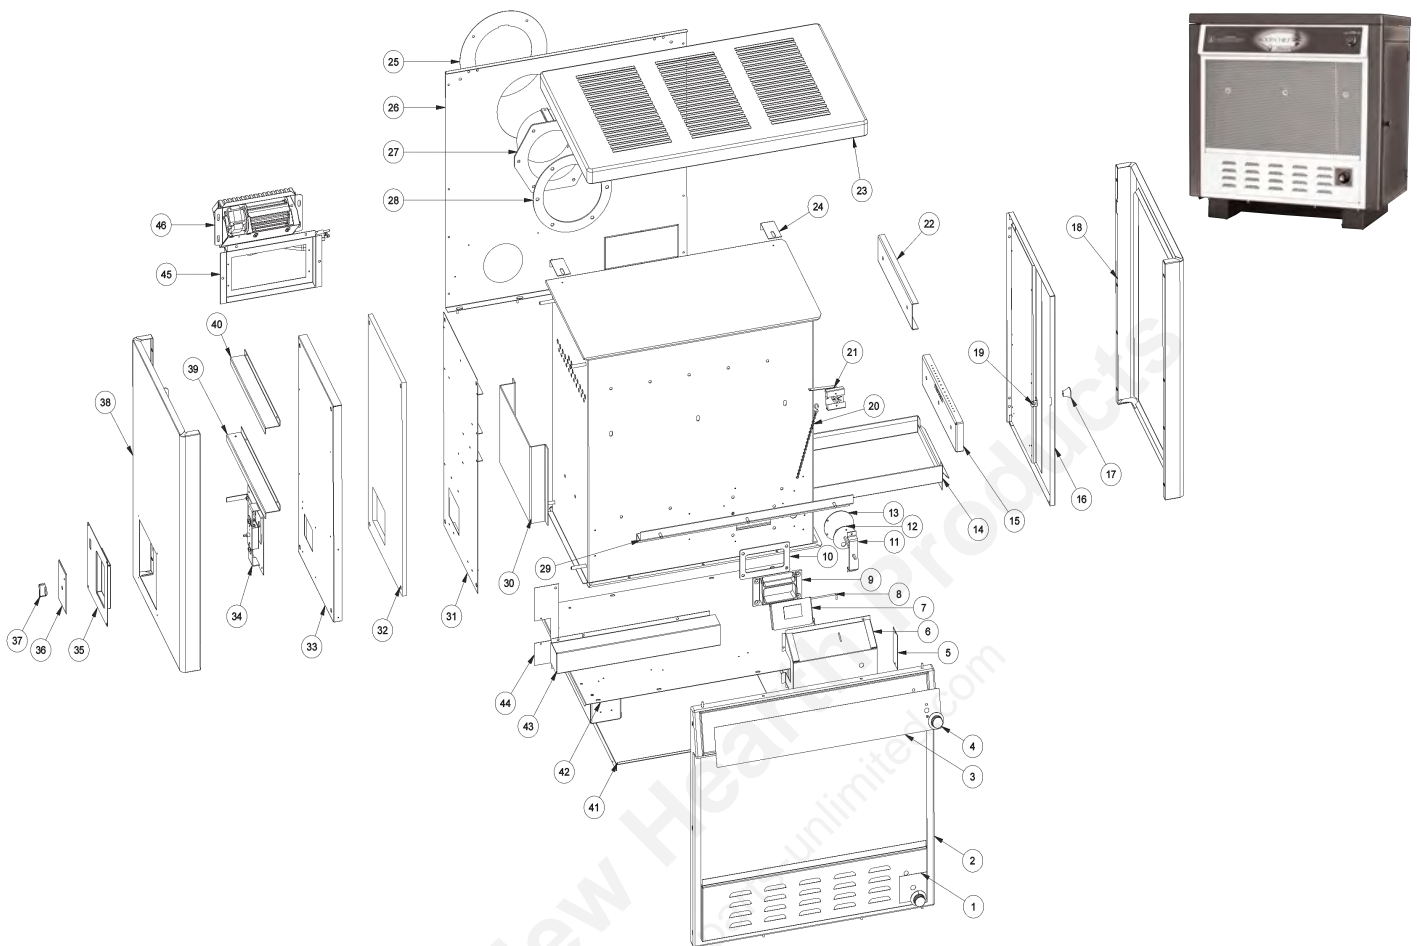

Key	Parts No.	Description	Qty.
1	852472	Hi/Lo Label	1
2	610145	Cabinet Front Weldment/Assembly	1
3	852488	Plate, Control Panel	1
4	89687	Thermostat Knob, Black	2
5	27468	Air Box Cover	1
6	610184	Air Distribution Box	1
7	69207B	Draft Plate Weldment Assembly	1
8	25550	H. Pin Draft Damper	1
9	40075	Frame, Draft Door	1
10	88090	Gasket	1
11	27388	Dial Bracket	1
12	610183	Burn Rate Dial	1
13	27471	Burn Dial Plate	1
14	67444	Ash Pan Weldment	1
15	610227	Primary Air Outlet	1
16	67969	Assembly, Cabinet Door	1
17	89635	Knob, Door	1
18	67968	Assembly, Cabinet Door Frame	1
19	83093	Latch, Stove Spring	1
20	610483	Chain Hook Assembly	1
21	67743	Assembly, Thermostat	1
22	27291	Front Liner Top	1
23	67966	Assembly, Cabinet Top	1

Key	Parts No.	Description	Qty.
24	27459	Brace, Back	2
25	22761	Ring, Flue Collar	1
26	610143	Casing Back	1
27	40246	Flue Collar, 6" C.I.	1
28	88032	Gasket, Flue Collar	1
29	610230	Top Brick Rack	1
30	27478	Rear Brick Spacer	1
31	610180	Superwool Ret. w/ Air Vents	1
32	88240	Kao Wool (13.25 x 25.125)	1
33	27470	Secondary Air Panel	1
34	610229	Sa Timer Assembly	1
35	610231	Timer Assembly	1
36	83684	Timer Face Plate	1
37	83685	Vinyl Cap	1
38	610142	Casing, Left Side	1
39	27467	Bottom Back Spacer	1
40	27466	Top Back Spacer	1
41	22110	Heat Shield	1
42	27491	Air Channel Stop	1
43	27461	Main Air Channel	1
44	67859	Base Weldment	1
46	891492	Blower Assembly (B36) - Optional	1