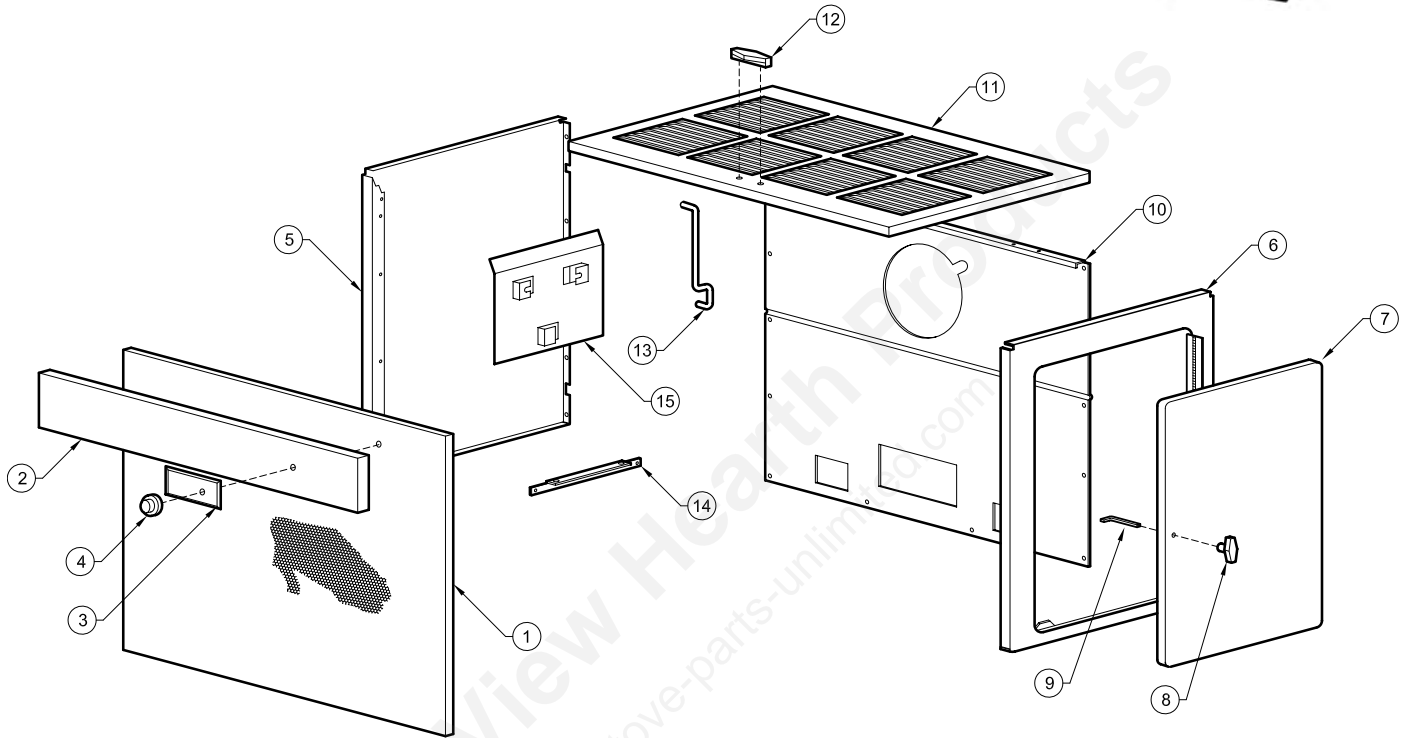

Key	Parts No.	Description	Qty.
1	69224G0	Trim and Screen Assembly	1
	25551B	Top Front Panel (Black)	1
	851728	Control Plate (Black)	1
4	89142	Thermostat Knob (Brown)	1
	89687	Thermostat Knob (Black)	1
	69221B	Left Side Cabinet Assy. (Black)	1
	69220B	Right Side Cabinet Assy. (Black)	1
	69219B	Cabinet Door Assy. (Black)	1

Key	Parts No.	Description	Qty.
8	89928	Handle Knob (Brown)	1
8	891592	Handle Knob (Black)	1
9	24893	Latch	1
	25597B	Panel Back Assy. (Black)	1
	69202B	Cabinet Top Assy. (Black)	1
	891591	Top Handle Kit (Black)	1
13	24849	Rod & Nut Assembly	1
14	24851	Left & Right Top Brace	2
15	24824	Radiation Shield Kit	1
N/S	891492	Blower Assembly Only*	1

NOTICE: Parts marked with a • are for the black model BCAC.

* Blower Hardware Sold Separately