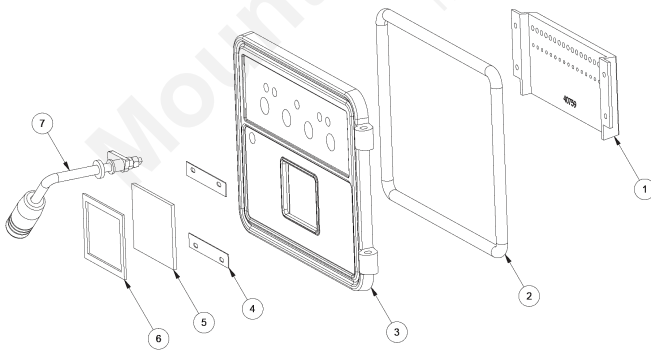

Ref #	Parts #	Description	Qty.
1	40759	Air Wash	1
2	88231	Door Gasket (40758)	3.7 ft.
3	40758	Feed Door	1
4	27367	Glass Retainer	2
5	892544	Door Glass	1
6	88232	Glass Gasket	1.4 ft.
7	610186	Door Handle Assembly	1