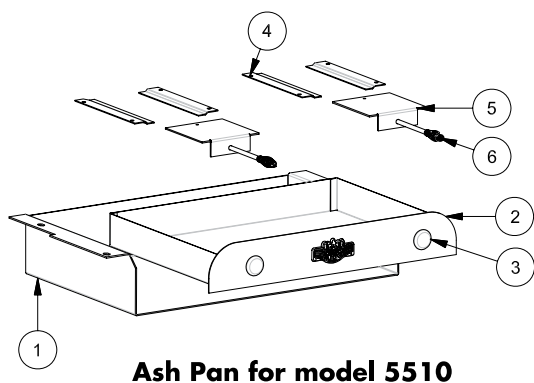

Key	Parts No.	Description	Qty.
-	891673	Assy., Bushing Rtnr. Top (Items 21-23)	1
21	891189	Plate, Top Bushing	1
22	891132	Bushing	1
23	83534	Retaining Ring	1
24	891180	Cover, Auger	1
25	891161	Weld., Bottom Plate Retainer	1
26	25495	Bracket, Drive Motor	1
27	891169	Hose, Heater	1.5"
28	80488	Drive Motor (Auger)	1
29	83529	Hairpin	1
30	86628	Weldment, Exhaust Duct	1
31	88117	Gasket, Exhaust Duct	1
32	80473	Blower, Exhaust	1
N/S	88148	Blower Motor to Fan Housing Gasket	1
33	88100	Gasket, Exhaust Blower	1
34	80480	Thermistor	1
35	86633	Weldment, Igniter Tube	1
36	80619	Igniter	1
37	88118	Gasket, Igniter Flange	1
38	80472	Blower, Distribution	1
39	88106	Gasket, Distribution. Blower	1
40	891187	Bracket, Pressure Switch/PCB	1
41	80514 80549	Pressure Switch (Older) Pressure Switch (New)	1
42	89586	Nipple	1
43	891121	Silicone Tube	3"
44	83537	Hose Clamp (#4)	1
45	88119	Insulation, Blanket	2
N/S	88168	Burn Pot Housing Gasket 5502M	1
N/S	26096MB	Hearth 5502M	1
N/S	26097MB	Grill Mount, Left	1
N/S	26098MB	Grill Mount, Right	1
N/S	69791MB	Grill Assembly 5502M	1

Model 5510 - Ash Pan Components

Key	Parts No.	Description	Qty.
1	891395	Ash Pan Bed	1
2	891390	Ash Pan Weldment	1
3	891396	Die Cast Knob (Nickel)	2
4	891394	Ash Cleanout Guide	4
5	891393	Ash Cleanout Slide	2
6	891331	Spring Handle (Nickel)	2