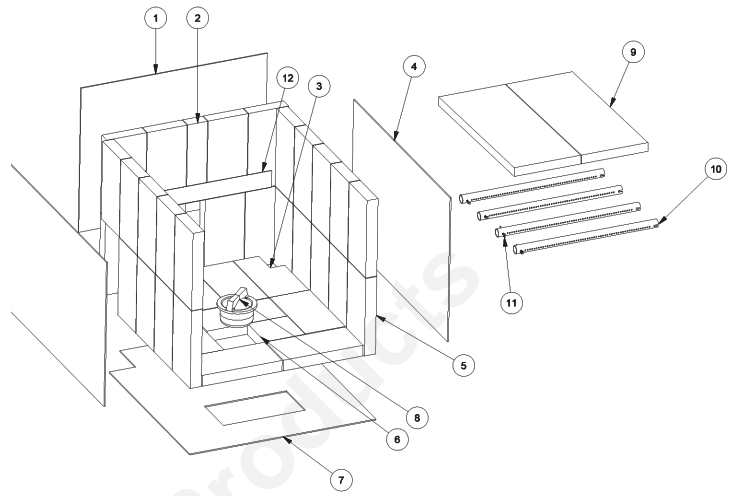

FIREBOX ASSEMBLY

Key	Parts No.	Description	Qty.
1	27312	Side Panel	2
2	891414	Half Firebrick	1
3	26596	Firebrick Notched (4 1/2 x 9)	2
4	88213	Side Blanket	2
5	89066	Firebrick (4 1/2 x 9)	34
6	24103	Firebrick, Half (4 1/2 x 4 1/2)	1
7	88212	Base Blanket	1
8	40561	Ash Plug	1
9	88210	Baffle Board	2
10	86757	Tube, Air Secondary	4
11	83874	1/8 Dia. x 1 1/2 Cotter Pin	4
12	26945	Brick Retainer	1