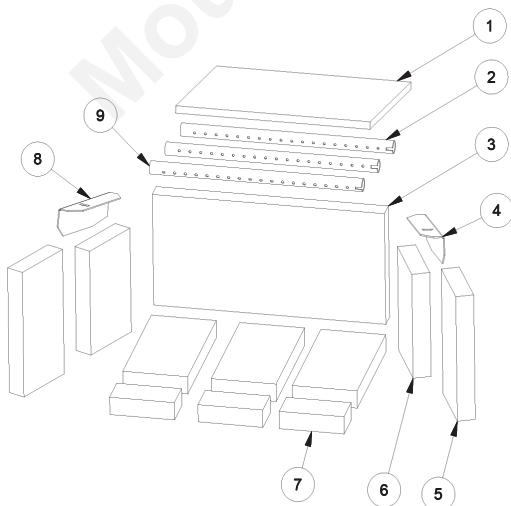

Key	Parts No.	Description	Qty.
1	88198	Ceramic Fiber Board Top	1
2	86726	Tube (05/30), Secondary Air	2
3	892422	Back Panel, Vermiculite	1
4	26706	Right Brick Retainer	1
5	89066	Firebrick (4-1/2 x 9)	5
6	891530	Firebrick (4.5 x 7.5 x 1.25)	2
7	27338	Firebrick (3 x 4-1/2)	3
8	26705	Left Brick Retainer	1
9	86727	Tube (03/16), Secondary Air	1