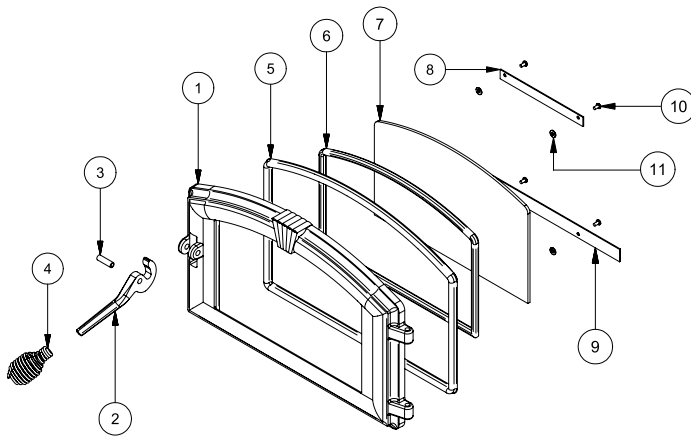

Model 6039/6044 - Feed Door Components - 69516

Key	Parts No.	Description	Qty.
1	25491	Feed Door	1
2	25692	Handle, Door - Bent	1
3	83506	Roll Pin, 3/8 x 1 1/4	1
4	891135	Handle, Spring (Parts Bag)	1
5	88066	Door Gasket	5 ft
6	88087	Gasket, Glass (1 x 3/16)	4 ft
7	891131	Glass Ceramic	1
8	25464	Retainer, Top Glass	1
9	25465	Retainer, Bottom Glass	1
10	83202	Machine Screw	4
11	83278	#10 Flat Washer	4
N/S	89698	Silicone Sealant	3 oz.