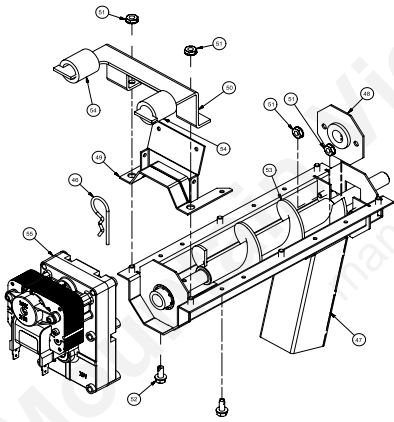

AUGER PARTS

46	83529	Hairpin	1
47	891164	Weldment, Auger Housing	1
48	69514	Assy, Top Bushing Retainer	1
49	891161	Weld., Bot. Plate Retainer	1
50	891195	Brkt, Drive Motor	1
51	83545	10-32 Kep Nut	4
52	83343	#10 x 1/2 Hx Hd Dp Ox Black	2
53	891141	Auger	1
54	891169	Hose, Heater	2
55	80488	Drive Motor (1.5 RPM CCW)	1
N/S	891123	Anti Seize (Copper)