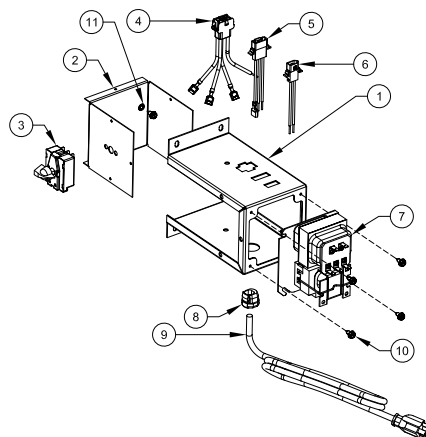

Fan Center Control

Key	Part No.	Description	Qty.
1	25742	Electrical Box Cover	1
2	25743	Electrical Box Body	1
3	80361	Switch, 3-Position	1
4	80583	Harness, 6 Circuit Receptacle	1
5	80584	Harness, 3 Circuit Receptacle	1
6	80585	Harness, 2 Circuit Receptacle	1
7	80130	Transformer, Fan Center	1
8	80154	Strain Relief	1
9	80232	Power Supply Cord	1
10	83172Z	#10 x 1/2 Sheet Metal Screw	13
11	83240	Washer, Internal Tooth, #10	1