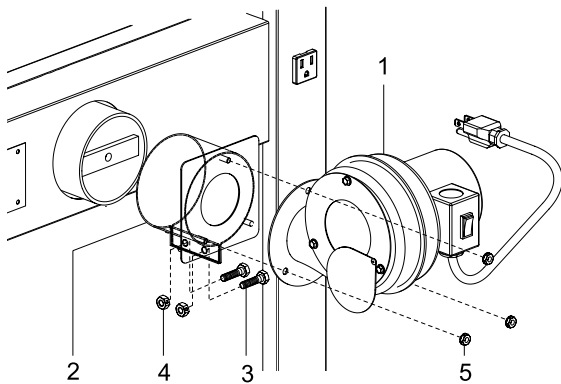

69189 Forced Air Draft Kit