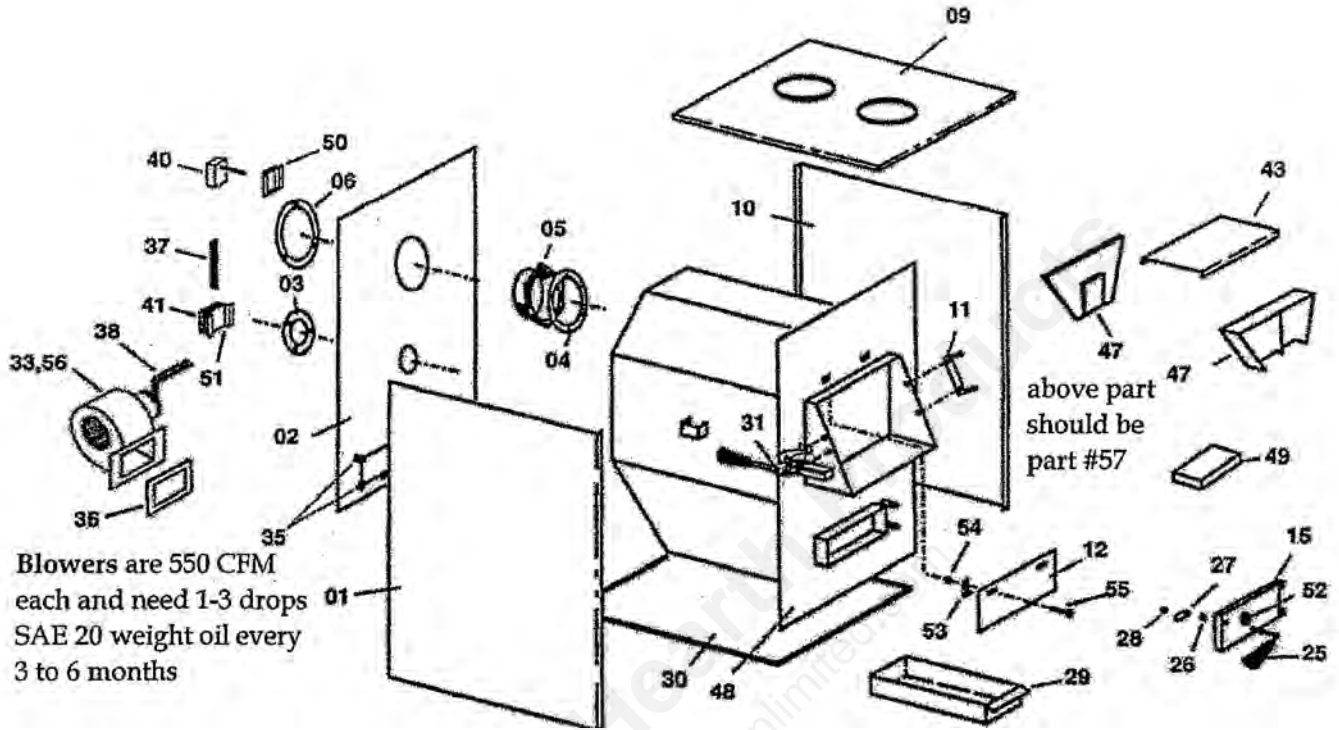

**Applies to units manufactured 2002 - 2012**

Ref #	Parts #	Description	Qty.
1	15-01	Cabinet, LH	1
2	15-02	Cabinet, Back	1
3	15-03	Draft Ring	1
4	15-04	Gasket, Flue Collar	1
5	15-05	Flue Collar	1
6	15-06	Ring, Flue Collar	1
7	15-07A	Bolt, 1/4 - 20 x 1" for Flue Collar	6
8		Kep Nut, 1/4 - 20 for Flue Collar	6
9	15-09	Cabinet, Top Panel	1
10	15-10	Cabinet, RH	1
11	15-11	Bracket, Feed Door Hinge	1
12	15-12	Smoke Curtain	1
13	15-13	Bolt, 5/16 - 18 x 1	2
14	15-14	Locknut, 5/16 - 18	2
15	15-15	Ash Door Assembly (Includes #25)	1
24	15-24	Screw, 10 - 24 x 1/2	2
25	15-25	Handle, Ash Door	1
26	15-26	Washer, 3/32 in. Thick	1
27	15-27	Latch, Door	1
28	15-28	Nut, 3/8 - 16	1
29	15-29	Ash Pan	1
30	-	Cabinet, Bottom	-
31	15-31	Lock Mechanism, Feed Door	1