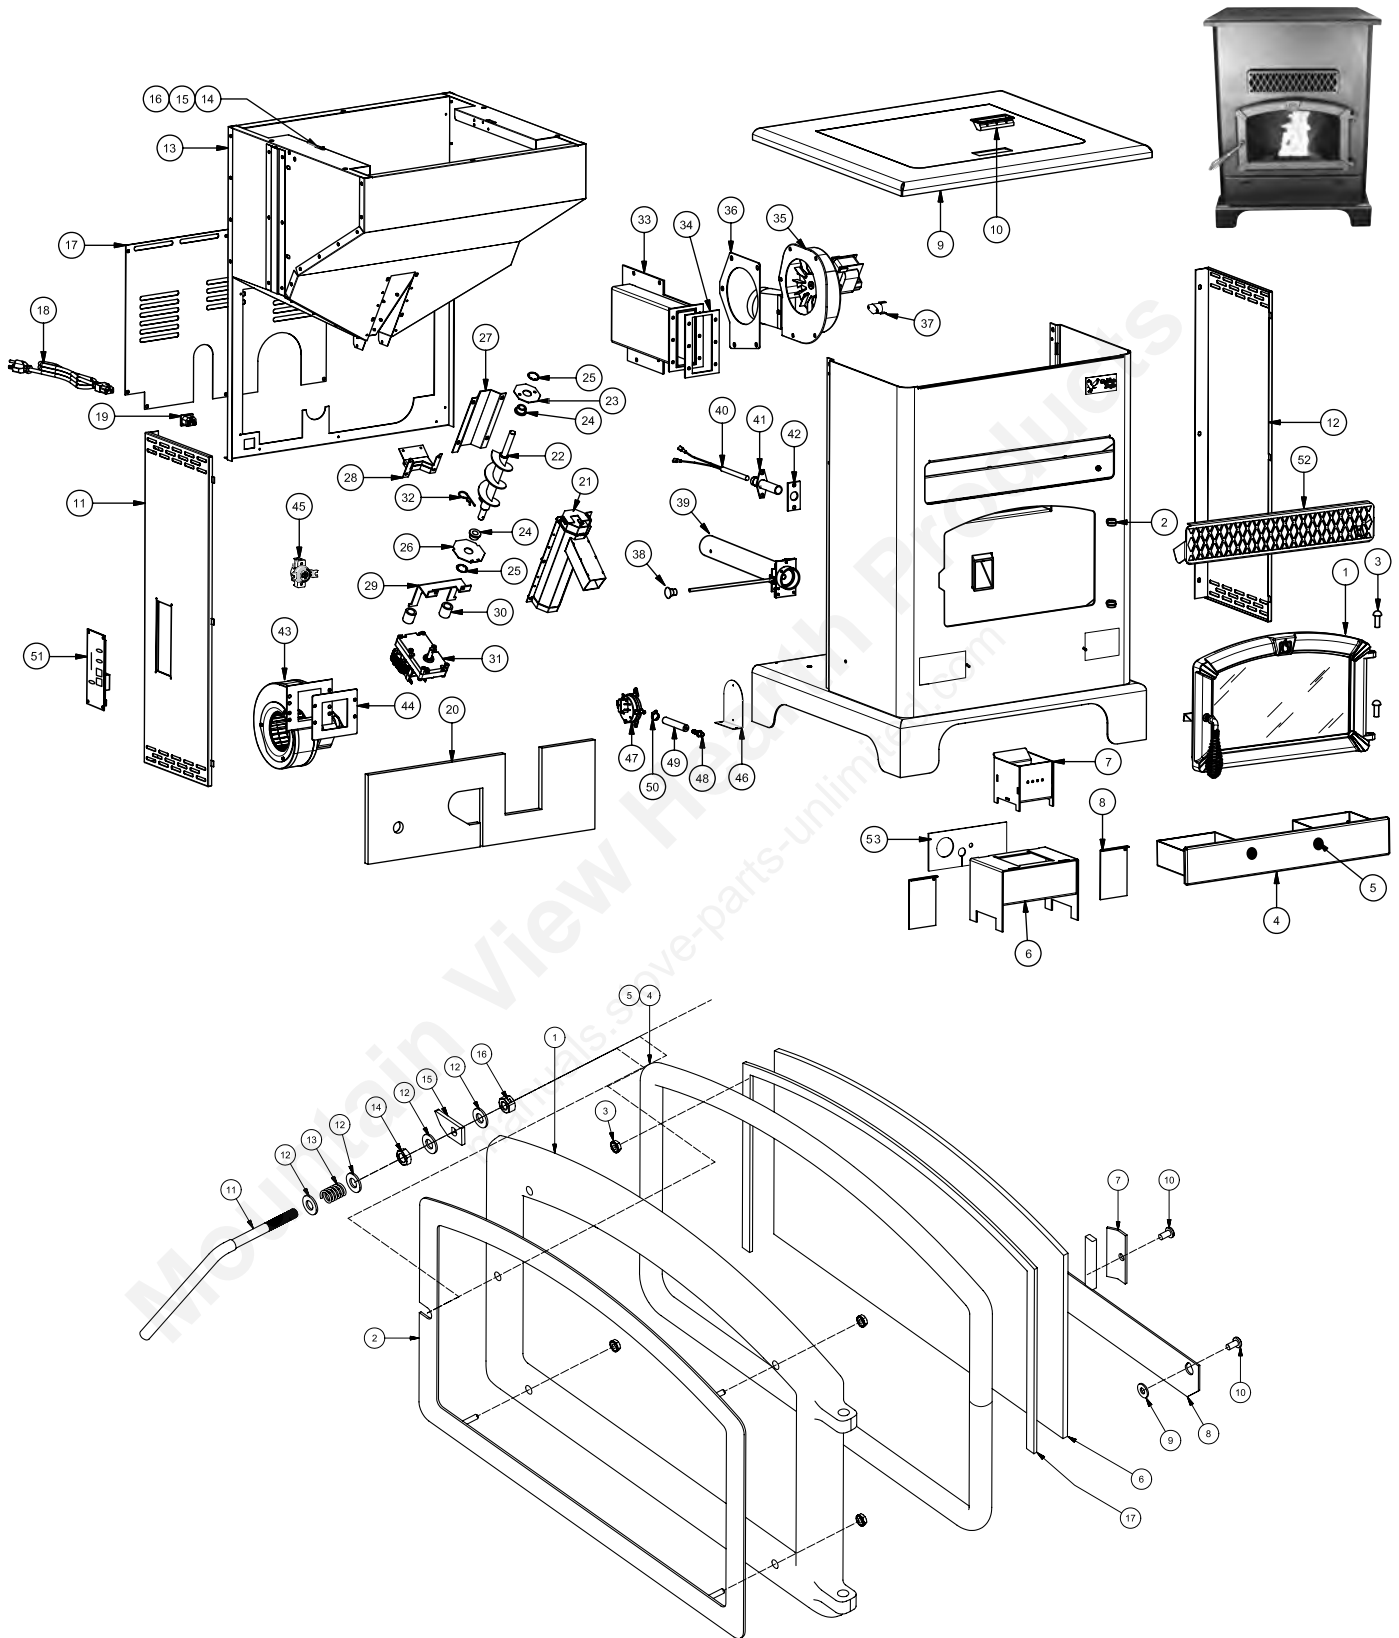

Pellet Heater 5520

1-800-750-2723
usstove.com

Key	Parts No.	Description	Qty.
1	69846	Door Assembly	1
2	40571	Hinge Block	2
N/S	83576	3/8-24 Jam Nut	2
3	83575	Hinge Pin	2
4	69671	Ash Pan	1
5	891327	Ash Pan Latch	2
6	86625	Housing Assy, Burn pot	1
7	86624	Burn pot Assembly	1
8	891194	Cleanout, Ash	2
9	86630	Weldment, Top Lid	1
10	891148	Handle, Plastic	1
11	891980	Cabinet Side, Left (25868)	1
12	891193	Cabinet Side, Right	1
13	891398	Hopper Assembly	1
14	80491	Microswitch	1
15	83541	#4-40 Bolt	2
16	83542	#4-40 Lock Nut	2
N/S	80493	Extension Wiring Harness	1
17	891191	Access Panel	1
18	80461	Power Supply Cord	1
19	80462	Power Receptacle	1
20	88119	Insulation, Blanket	1
21	891164	Weldment Auger Housing	1
22	891141	Auger	1
-	69513	Assy., Top Bushing (Includes items 23-25)	1
23	891189	Top Bushing Plate	1
24	891132	Bushing	2
25	83534	Retaining Ring	2
-	69514	Assy., Bottom Bushing (Includes items 24, 25, 26)	1
26	891190	Bottom Bushing Plate	1

Key	Parts No.	Description	Qty.
27	891180	Auger Cover	1
28	891161	Weld., Bot. Plate Retainer	1
29	891195	Bracket, Drive Motor	1
30	891169	Hose, Heater	3 in
31	80488	Drive Motor	1
32	83529	Hairpin	1
33	86628	Weldment, Exhaust Duct	1
34	88117	Gasket, Exhaust Duct	1
35	80473	Blower, Exhaust	1
36	88100	Gasket, Exhaust Blower	1
37	80610	Thermodisc, POF - Low Limit	1
38	891987	Plastic Knob	3
39	69663	Damper Assembly	1
40	80619	Igniter Cartridge	1
41	86633	Weldment, Igniter Tube	1
42	88118	Gasket, Igniter Flange	1
43	80472	Blower, Distribution	1
44	88106	Gasket, Distribution Blower	1
45	80609	Thermodisc, Surface Mount, 210°	1
46	891187	Bracket, Pressure Switch/PCB	1
47	80621	Pressure Switch	1
48	89586	Nipple	1
49	891121	Silicone Tube	3 in.
50	83537	(#4) Hose Clamp	1
51	C-L-401GE	Faceplate	1
52	891988	Cowl	1
53	88168	Gasket, Burnpot	1
N/S	80608	Wiring Harness (Main)	1

Key	Parts No.	Description	Qty.
1	26347	Painted, Feed Door (40579)	1
2	69901MB	Painted, Fascia-Deluxe Door	1
3	83566	#8-32 Kep Nut	4
4	88082	3/4" Round Rope Gasket-Blk	8 ft.
		3/4" Round Rope Gasket - Ashpan	3 ft.
		3/4" Round Rope Gasket - Door	5 ft.
5	89698	Silicone Sealant (Black) (3 Oz)	1
6	891979	Door Glass (C-D-D38)	1
7	25904	Clip, Glass	3
8	25905	Air Wash Plate	1
9	83278	7/32 Id X 1/2 Od X 3/64 Fl W	3

Key	Parts No.	Description	Qty.
10	83202	10-24 x 3/8 Ph Pn Hd Ms	6
11	C-D-040	Door Handle	1
12	83547	Washer, 11/32" Id X 11/16" Od X 1/16 Thk	4
13	83903	Spring	1
14	83546	5/16-18 Jam Nut	1
15	C-S-4080	Door Handle Cam	1
16	83338	5/16-18 Lock Nut	1
17	88174	Gasket - Flat, Glass (3/16T x 3/8W)	3/ft.
	C-F-090	Door Hinge Pin	2