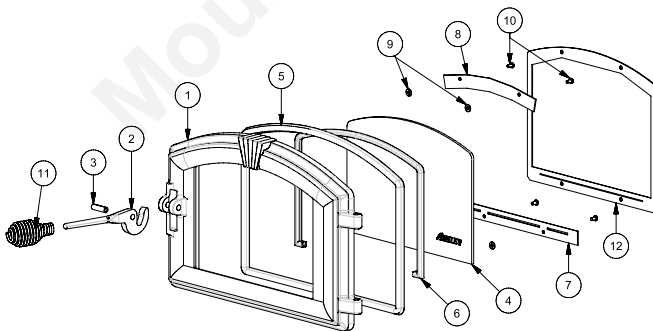

Feed Door Assembly

Feed door assembly - 69524

Key	Parts No.	Description	Qty.
1	25507	Feed Door	1
2	25692	Handle, Door	1
3	83506	3/8 x 1 1/4 Roll Pin	1
4	NLA	Door Glass w/ Ashley Logo	-
N/S	891053	Glass (No Logo)	1
5	88066	Rope Gasket	5 ft
6	88087	Glass Gasket (1 x 13/16)	4 ft
7	25520	Retainer, Glass Bottom	1
8	25521	Retainer, Glass Top	1
9	83278	Washer	4
10	83202	Machine Screw	4
11	89574	Handle, Spring (Brass)	1
11	891135	Handle, Spring (Nickel)	1