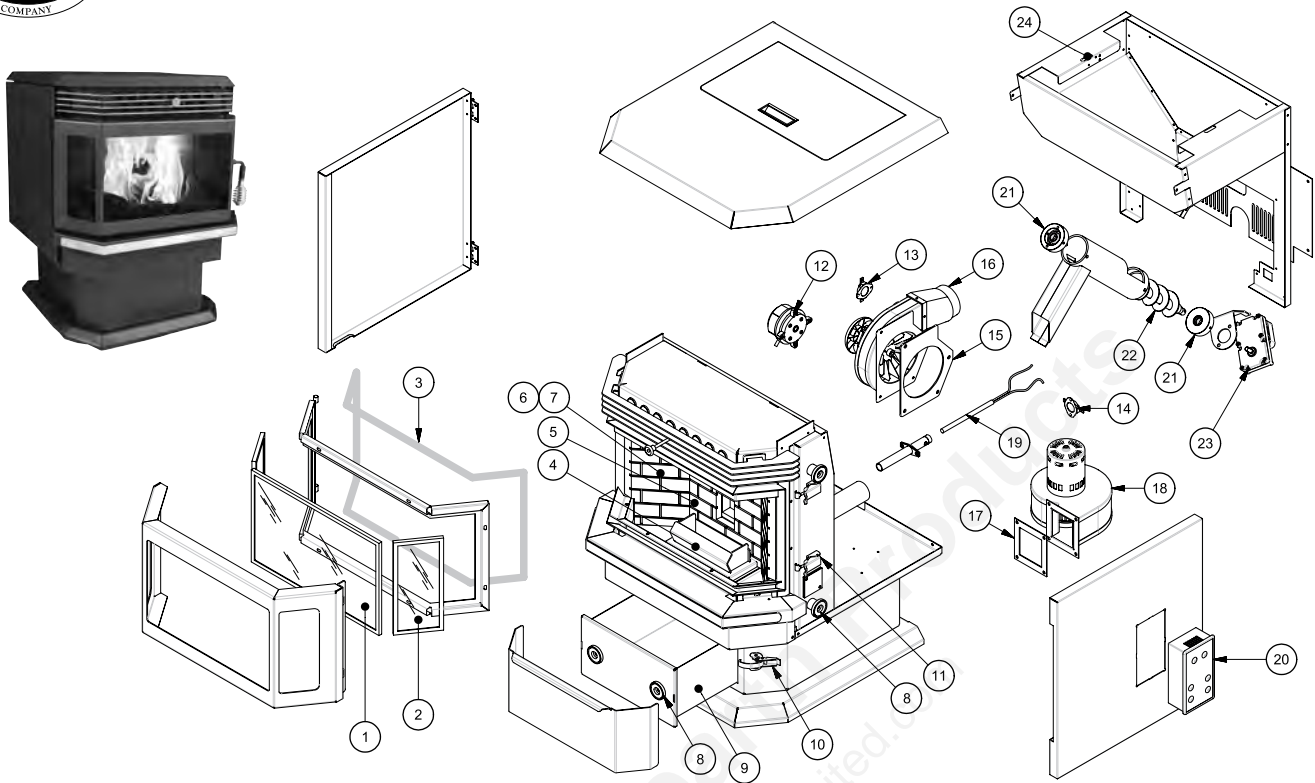

Bay Front Pellet Stove - 5660

1-800-750-2723
usstove.com

Key	Parts No.	Description	Qty.
1	88161	Glass, Center	1
2	88162	Glass, Side	2
3	88082	Gasket, Door	6 ft
4	891994	Burn Pot	1
5	88163	Brick Panel - Center	1
6	88164	Brick Panel - Left	1
7	88165	Brick Panel - Right	1
8	891995	Magnet	4
9	891996	Ash Pan	1
10	891997	Latch, Ash Pan	2
11	891540	Latch, Door	4
12	80549	Pressure Switch	1
N/S	83529	Hairpin	
13	80599	Switch, Low-Temp	1
14	80601	Switch, Hi-Temp	1
15	88166	Gasket, Exhaust Blower	1
16	80602	Blower, Exhaust	1
17	88167	Gasket, Convection Blower	1
18	80622	Blower, Convection	1
19	80604	Ignitor	1
20	80605	PCB, Circuit Board Side	1
21	891998-1	Bushing, Lower (Both Kits-891998)	1
	891998-2	Bushing, Upper	
22	891999	Auger	1
23	80606	Motor, Auger	1
24	80491	Micro Switch	1
N/S	892064	Log	
	80676	Display PCB	1

Key	Parts No.	Description	Qty.
	25948MB	Left Side Panel w/vents	
	697747M	Right Side Panel	
	892005	Complete Door Assembly	
	892063	Ashpan Cover	
	892180	Hinge, Door Bracket	
	892296	Panel, Rear Access	
	892329	Weldment, Igniter Tube	
	88143	Gasket, Clean-outs	
	88175	Gasket, Thermodisc	
	892076	Butterfly Damper	
	80461	Powercord	
	80612	Wiring Harness	
	80698	Cable Ribbon (power to top display)	
	69747MB	Right Cabinet with Holes	
	26105	Clip Nut (Brick Panel)	
	892034	Top Assembly	
	25948MB	Side Panel (Solid)	
	69747MB	Side Panel (With Cut Out)	
	892129	Louvers	
	892037	Panel with Trim	
	88087	Glass Gasket	10 ft.
	80631	Main PCB	1