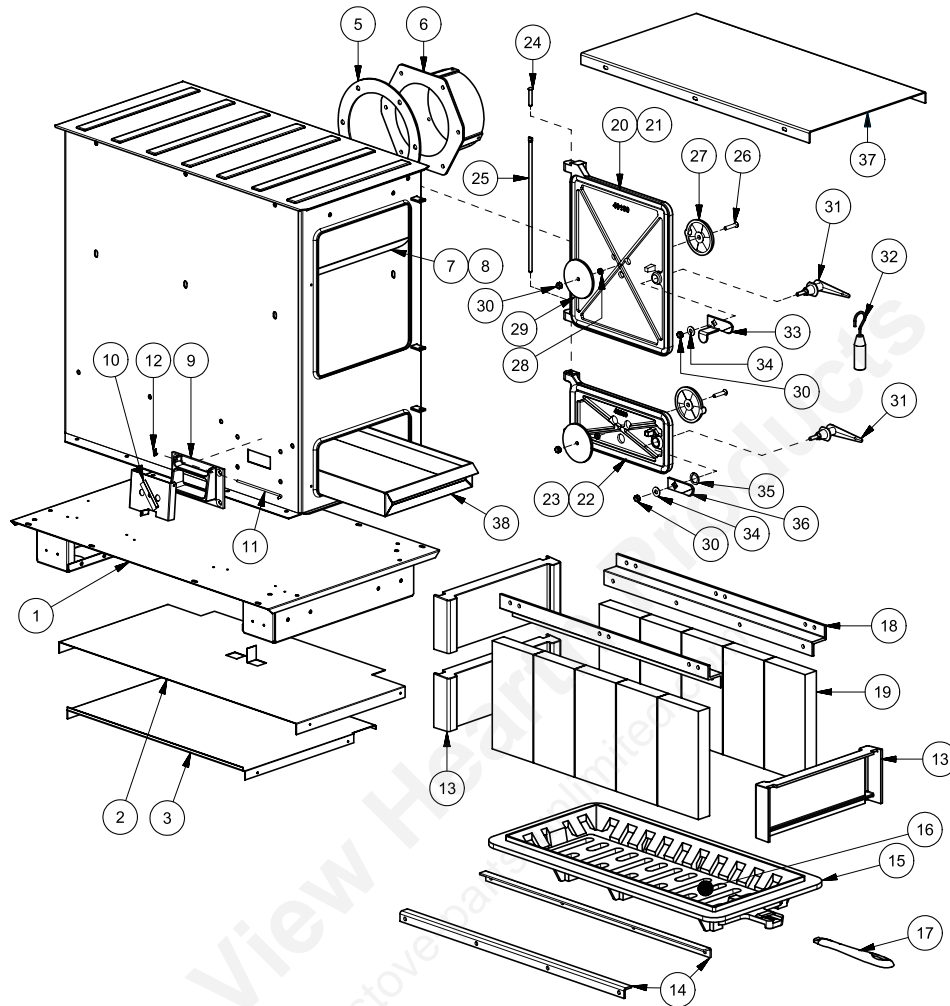

Ref #	Parts #	Description	Qty.
1	67859	Weldment, Base	1
2	22030	Shield, Second Heat (Included w/67859)	1
3	22110	Shield, Heat (Included w/67859)	1
5	88032	Gasket, Flue Collar	1
6	40246	Collar, Flue	1
7	22090	Curtain, Smoke	1
8	22171	Clip, Smoke Curtain	2
9	40075	Frame, Draft Damper	1
10	67132	Damper, Draft Control	1
11	25550	Pin, Draft Damper	1
12	83890	Clip, Push	1
13	40100	Liner, Front/Back	3
14	22536	Support, Grate	2
15	40102	Grate, Frame	1
16	40101	Grate, Coal	1
17	40045	Shaker	1
18	40132	Retainer, Brick	2
19	89066	Firebrick (4.5" x 9" x 1.25")	10
20	891940	Assy., Feed Door (Complete)	1

Ref #	Parts #	Description	Qty.
	40199	Feed Door - Casting Only	1
21	88033	Rope Gasket, 3/8"	3.75 ft.
22	891941	Assembly, Ash Door (Complete)	
23	88033	Rope Gasket, 3/8"	2.42 ft.
24	83872	Pin, Door - Short	1
25	23441	Pin, Door - Long	12
26	83102	Bolt, 1/4 - 20 x 1.25" CS, Slotted Head	2
27	40056	Wheel, Draft	2
28	83415	Nut, 1/4 - 20 Jam	2
29	25201	Flame Shield, Washer	4
30	83250	Kep Nut, 1/4 - 20	2
31	40509	Handle, Door	1
32	89523	Handle, Drop Wood	1
33	22434	Latch, Door (2-Step)	2
34	83045	Washer, Flat	1
35	83273	Washer, Spacer	1
36	22108	Latch, Door (Door Stop)	1
37	23474	Liner, Top	1
38	67444	Ash Pan	1