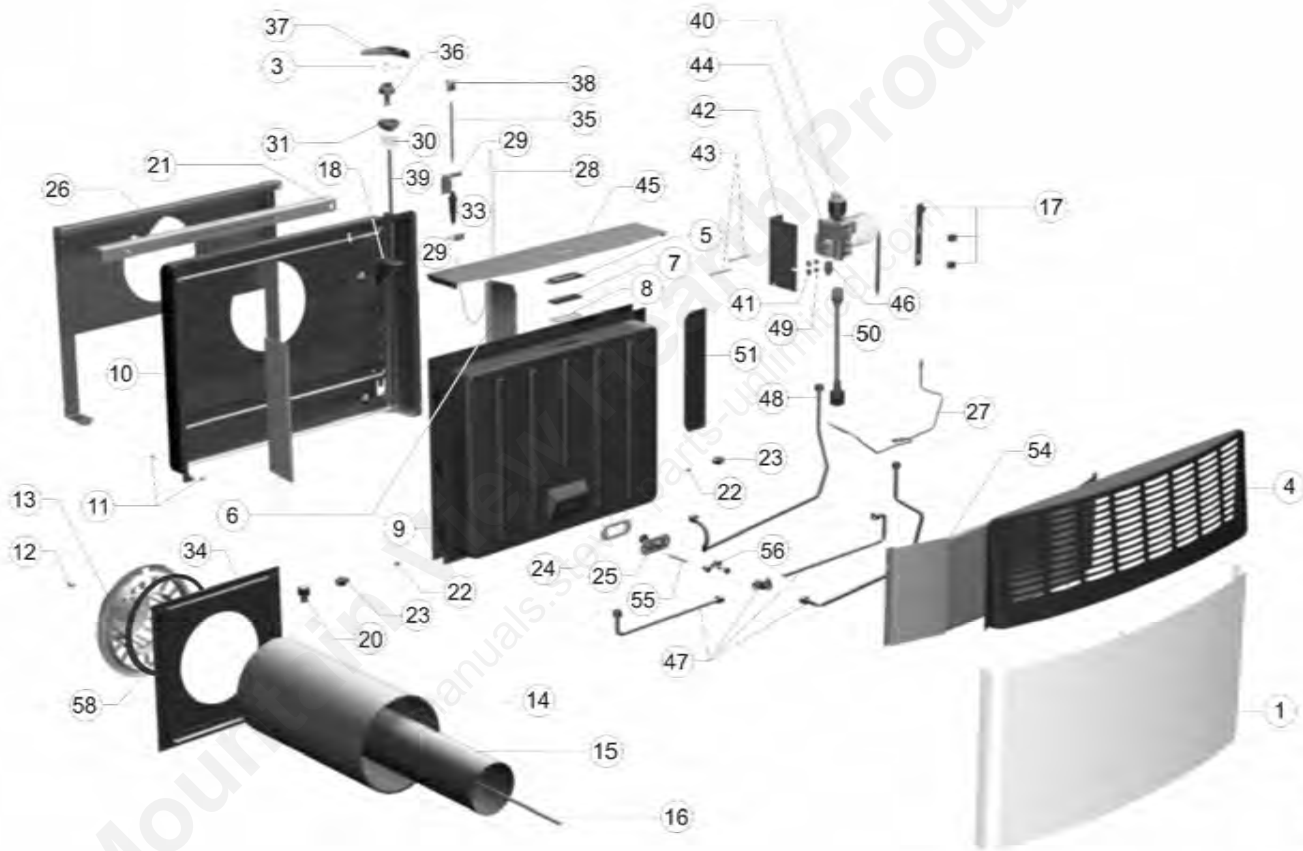

Key	Parts No.	Description	Qty.
1	892580	Front Panel	1
3	83679	Nut	1
4	—	Grill Guard	1
5	892568	Glass Frame	1
6	—	Lateral Radiation Shield	1
7	892565	Glass	1
8	88235	Gasket	1
10	—	Back	1
11	—	Bolt and Nut	1
12	83678	Nut	1
13	892583	Vent Cap	1
14	892592	Vent - Air Intake Pipe	1
15	892593	Vent Pipe	1
16	86830	Subjection Rod	1
17	—	Thermostat Sensor Bracket	1
18	—	Knob Support	1
21	—	Bracket	1
22	81225	Burner Orifice - Natural Gas Burner Orifice - L.P.G.	1
23	81227	Injector Holder	1
24	88236	Pilot Gasket	1
25	81238 81237	Pilot Assembly - Natural Gas Pilot Assembly - L.P.G.	1
26	—	Hanging Bracket	1
27	81236	Thermocouple	1
28	80702	Igniter Wire	1
29	—	Piezo - Igniter Bracket	1
30	892585	Spring	1
31	83939	Knob Position Marking Ring	1
33	80703	Piezo - Igniter	1
34	—	Outdoor Mounting Plate	1
35	81230	Igniter Rod	1
36	892584	Control Knob	1
37	892588	Control Panel	1
38	—	Igniter Button	1
39	892586	Knob Rod	1
40	—	Adapter	1
41	—	Washer	1
42	—	Gas Control Valve Bracket	1