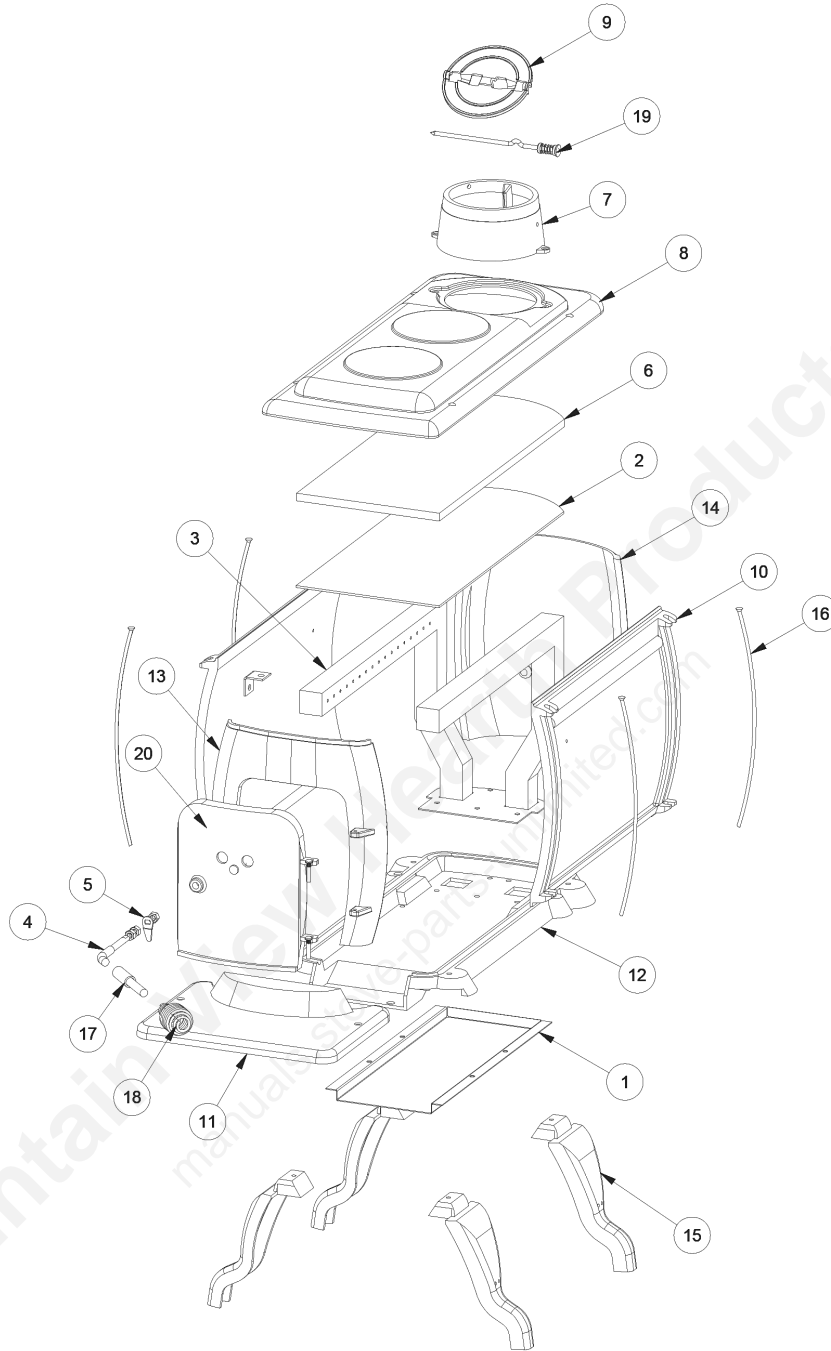

Key	Parts No.	Description	Qty.
1	892508	Bottom Channel	1
2	892510	Baffle	1
3	86802	Bent Tube Right - Welded	-
4	892516	Tube Weldment	-
5	89972	Latch	1
6	88228	Kao Wool	1
7	40309	Flue Collar	1
8	40774	Main Top	1
9	40398	Flue Baffle (to be fixed)	1
10	40775	Main Side	2
	88033	Gasket 3/8" Rope - Top	-
	88033	Gasket 3/8" Rope - Door	4 ft.
	88033	Gasket 3/8" Rope - Main Top	9 ft.

Key	Parts No.	Description	Qty.
11	40771	Hearth Extension	1
12	40772	Floor	1
13	40302	Door Frame	1
14	40298	Main Back	1
15	40318	Leg Kit - 4	4
16	892533	Rod	4
17	89974	Handle Extension	1
18	891135	Handle, Spring (Lg - Nickel)	1
20	40773	Feed Door	1
	89975	Handle Bracket	1
		Parts Bag	
	89589E	(Includes: Hardware for legs, hearth, flue collar & baffle)	1