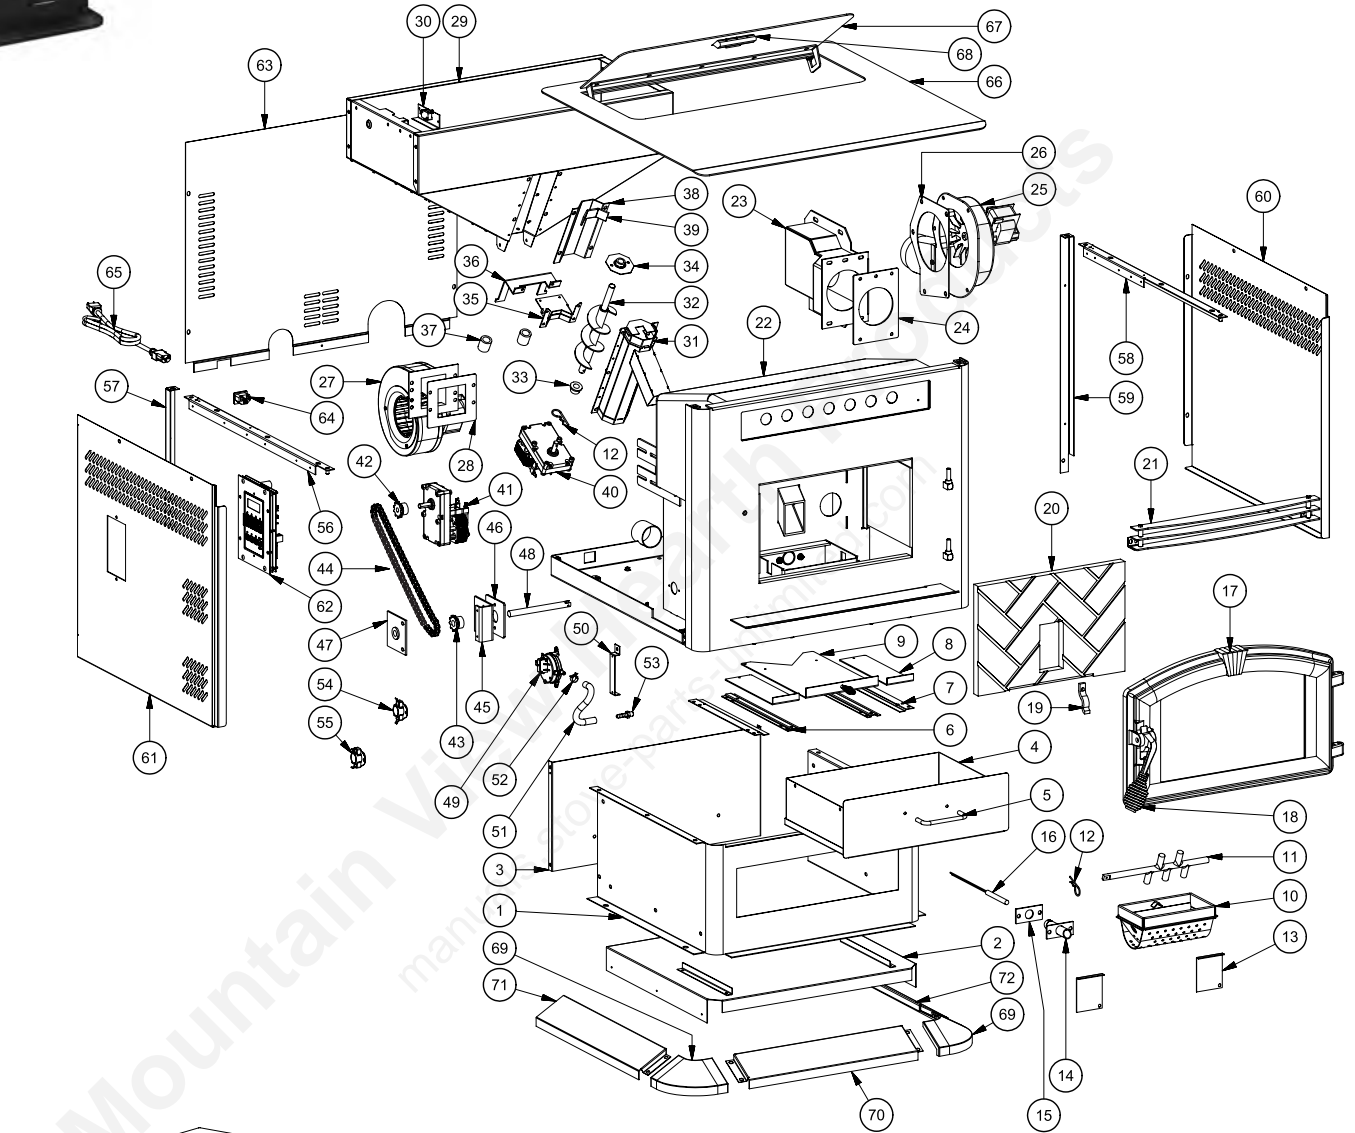

Model 6041HF Parts

Key	Parts No.	Description	Qty.
1	25523	Leg, Cast Iron	4
N/S	83236	Leg Bolts	8
2	25425MB	Guide Rail, Ash Pan	2
3	69483B	Ash Pan Weldment	1
N/S	69540	Louver, Stainless	3
N/S	891135	Door Handle, Spring (Nickel)	1
N/S	891331	Handle, Small Spring (Nickel)	1
4	891137	Handle, Ash Pan (Nickel)	1
N/S	83525	Leveler Belt	4