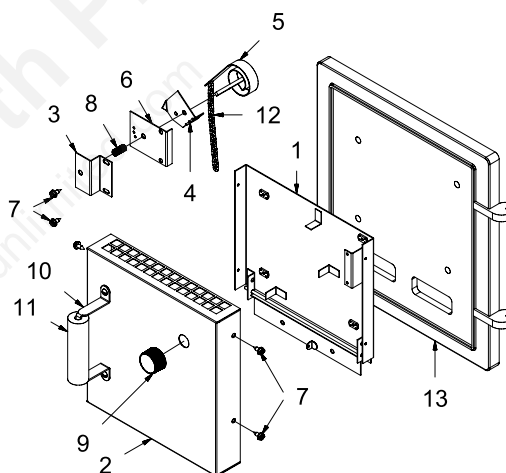

Key	Parts No.	Description	Qty.
36	83340	1/4-20 Clipnut	16
37	89319	Gasket, Blower	2
38	80594	Blower	1
N/S	83339	Bolt (1/4-20 x 3/4)	8
39	68238	Ash Pan	1
40	891214	8" Collar	2
N/S	68231	Fan Control Cord Assembly	1
N/S	80232	Power Supply Cord	1
N/S	DGK3	Door Gasket Kit	1
N/S	69433	Parts Box - 1300	1
N/S	69580	Parts Bag - 1300	1
N/S	69627	Parts Box - 1357M	1
N/S	69628	Parts Bag - 1357M	1

1300 - 68733R - Thermostat assembly

Key	Parts No.	Description	Qty.
1	68722	Thermostat Panel Weldment	1
N/S	83403	Weld Nut	4
2	68732	Thermostat Cover Weldment (Color - Red)	1
3	23429	Thermostat Step Plate	1
4*	23431	Friction Plate	1
5*	81903	Thermostat	1
6*	23427	Thermostat Mounting Bracket	1
7	83172	#10 Sheet Metal Screw	6
8*	89041	Spring	1
9	89175	Thermostat Knob	1
10	23425	Handle Bracket	2
11	89520	Wooden Handle	1
12	86318	Thermostat Chain	6.5"
N/S*	68598SV	Thermostat Assembly	1
13	68217	Feed Door Assembly (Includes Door & Gasket)	1
N/S	83106S	Machine Screw, 10-24 x 1/2 SL HD Z	2
N/S*	83136	Washer, 9/32 I.D. - 5/8 O.D. - 1/16 THK.	1
N/S*	83816	Cotter Pin, 1/16 x 3/4	1