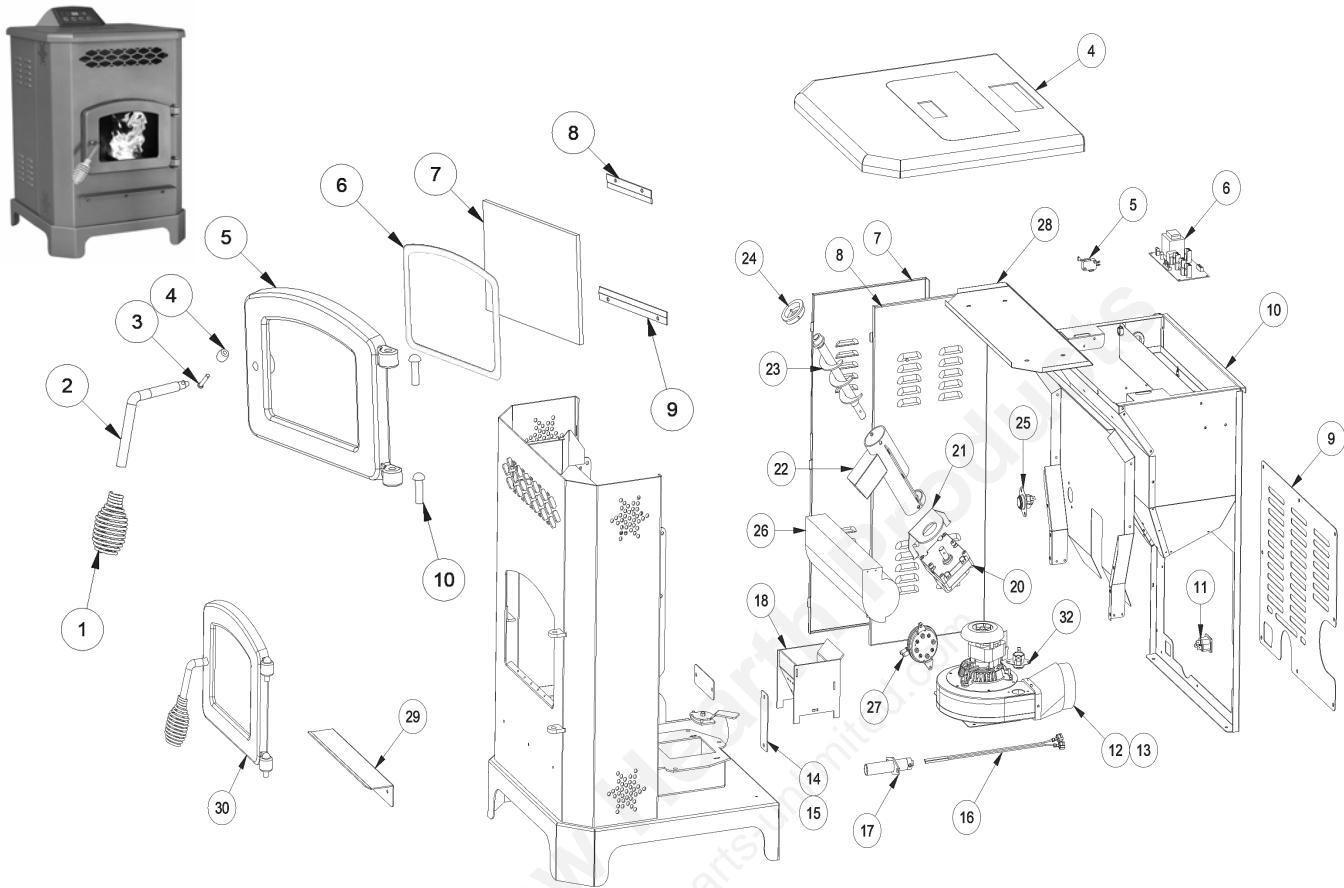

Key	Parts No.	Description	Qty.
1	892199	Housing, PCBA Controller	1
2	80630	PCBA, Controller	1
3	891148	Lid Latch	1
4	892669	Top Weldment	1
5	80491	Lid Switch	1
6	80631	PCBA	1
7	892683	Side Panel, Right	1
8	892684	Side Panel, Left	1
9	892674	Vented Back Panel	1
10	892660	Hopper	1
11	80462	3 Prong Electrical	1
12	80602	Exhaust Blower	1
13	88166	Gasket, Exhaust Blower	1
14	892668	Ash Clean-Out Covers	2
15	88258	Gasket, Ash Clean-Out	2
16	80607	Igniter	1
17	83538	Shaft Collar - Igniter Tube	1
18	69762	Burnpot	1
19	80599	T-Disc, Exhaust	1
20	80529	Auger Motor	1
21	892665	Auger Motor Mounting Bracket	1

Key	Parts No.	Description	Qty.
22	892661	Auger Housing Weldment	1
23	892677	Auger	1
24	892664	Agitator Bushing	1
25	80455	T-Disc, Room Air	1
26	80709	Room Blower	1
27	80549	Vacuum Switch	1
28	88176	Insulation Blanket	1
29	892685	Hearth Plate	1
30	892682	Door Assembly	1
*	80710	Wiring Harness	1
*	80711	Thermistor	1

* Item Not Shown

FEED DOOR ASSEMBLY			
Key	Parts No.	Description	Qty.
1	891135	Handle, Spring (Lg - Nickel)	1
2	892196	Door Handle Arm	1
3	891085	Handle Bearing	1
4	891086	Handle Bearing	1
5	40793	Feed Door	1
6	88066	3/4" Round Rope Gasket, Black	4 ft.
7	892686	Door Glass	1
8	892687	Retainer, Top Glass	1
9	892688	Retainer, Bottom Glass	1
10	83709	Door Pin	1