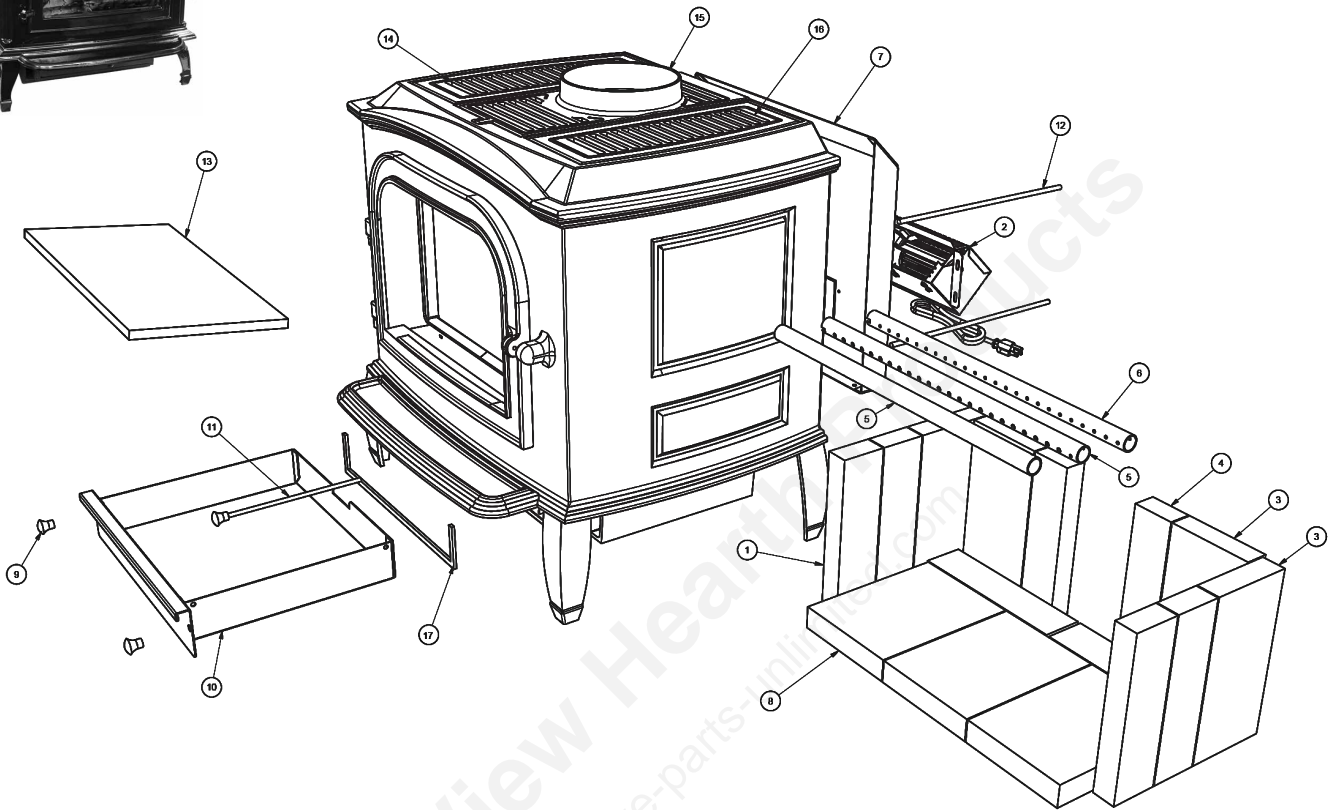

Key	Parts No.	Description	Qty.
1	23783	Firebrick (1-1/4 x 2-9/16 x 9)	4
2	69354	Blower Assembly (B36)	1
3	89066	Firebrick (4-1/2 x 9)	4
4	891414	Half Firebrick	4
5	86656	Secondary Air Tubes	2
6	86655	Secondary Air Tube, Rear	1
7	69942	Heatshield Weldment	1
8	891095	Firebrick (1-1/4 x 5-15/16 x 8-1/4)	3
9	891987	Plastic Knob	3
10	69945	Weldment, Ash Pan	1
11	86668	Damper Rod	1
12	83614	15" Threaded Rod	4
13	88147	Baffle Board	1
14	40619	Top Cast Grate - Left	1
15	40620	Top Cast Grate w/ Flue	1
16	40621	Top Cast Grate - Right	1
17	88174	Gasket - Flat	1