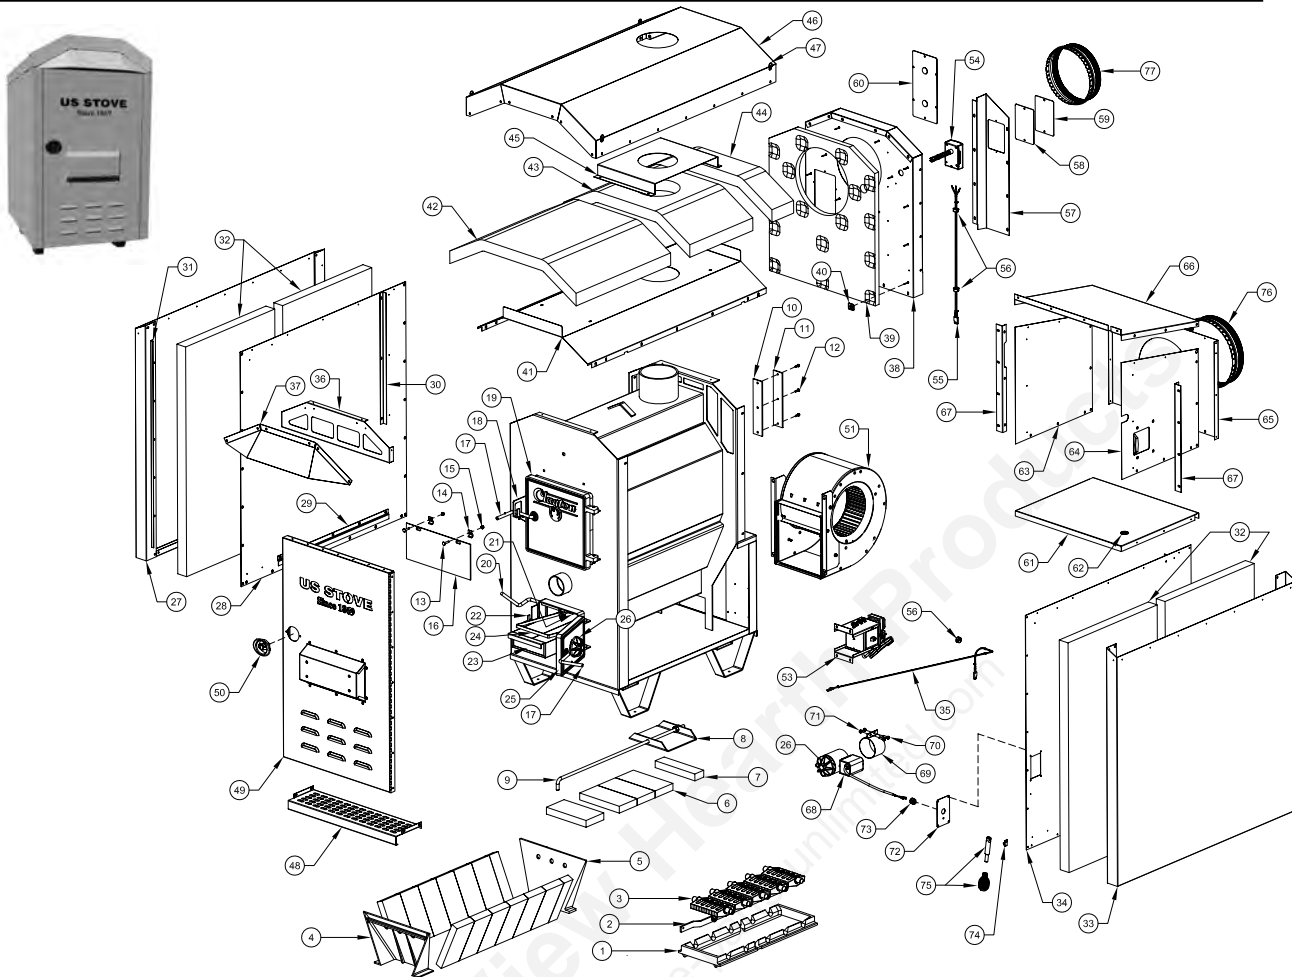

Key	Parts No.	Description	Qty.
1	40312	Grate Retainer	2
2	891341	Shaker Bar	1
3	40314	Shaker Grate Section	5
4	40344	Front Liner	1
5	40313	Back Liner	1
6	89066	Full Firebrick (4½wx 9h x 1¼ thick)	16
7	891414	Half Firebrick (2½w x 9h x 1¼ thick)	3
8	24231	Slide Baffle	1
9	86662	Baffle Rod	1
10	24220	Inside Cover Plate	1
11	C97999	Gasket, Water Coil Cover	1
12	C23799	#12 x ¾: Tek Screw	3
13	83445	Carriage Bolt, ¼ - 20 x 1¼ Long	2
14	23787	Smoke Door Clip	2
15	83250	Kep Nut, ¼ - 20	2
16	23800	Smoke Curtain	1
17	69655	Feed Door Handle	1
N/S	83444	Lock Nut, ½ - 13	2
N/S	83835	Washer	2
18	23786	Feed Door Latch	1
19	69653	Feed Door Assy. (w/Rope Gasket)	1
20	69005	Shaker Handle	1

Key	Parts No.	Description	Qty.
21	24204	Bracket, Shaker Handle	1
22	23823	Ash Door Latch	1
23	68882	Ash Pan	1
24	24233	Carry Handle	1
25	68880	Ash Door Assy. (w/Rope Gasket)	1
N/S	24179	Ash Door Handle	1
26	23859B	Draft Cap	2
27	891889	Outer Side Wall, Left	1
28	25746	Panel-L, inner Cabinet	1
29	25718B	Clip, Outer Wall (891912)	2
30	25719	Bracket, Alignment (891913)	2
31	25720	Cabinet Door Stop (891891)	1
32	88149	Insulation, Cabinet Side	4
33	891890	Outer Side Wall, Right	1
34	25717B	Panel-R, inner Cabinet	1
35	80587	Harness, 2 Circuit Plug	1
36	25721	Filler, Top (891892)	1
37	25744	Hood, Front (891907)	1
38	69646	Assembly, Cabinet Back (891909)	1
39	88153	Insulation, Back	1
40	83884	Insulation Holder	16
41	25726B	Inner Top	1
42	88150	Insulation, Top-Front	1