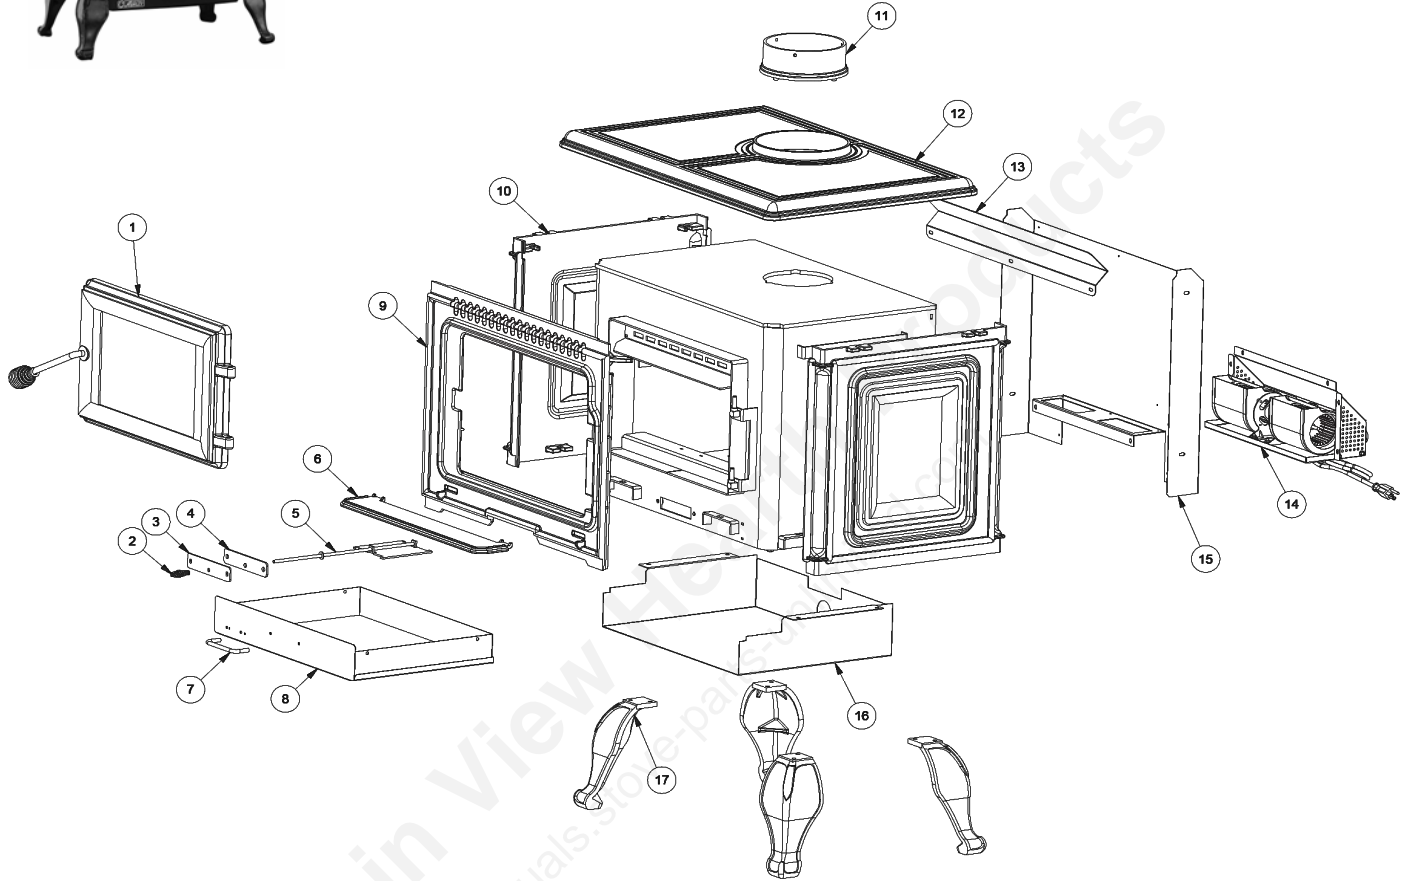

Key	Parts No.	Description	Qty.
*1	610061	Assembly, Door Large - Rect.	1
2	891331	Spring Handle - Brushed Nickel	1
3	26333MB	Cover Plate, Damper	1
4	88189	Gasket, Damper	1
5	69738	Weldment, Damper Slide	1
*6	40590	Hearth	1
7	891137	Handle, Brushed Nickel	1
8	69767	Ash Pan Weldment	1
*9	40589	Front	1

Key	Parts No.	Description	Qty.
*10	40588	Side	2
11	40292A	6" Flue Collar	1
*12	40587	Top	1
13	26934	Air Deflector	1
14	891841	Assembly, AFS Blower	1
15	26335	Heat Shield	1
16	69768	Weldment, Ash Pan Housing	1
*17	40566	Leg, Cast Iron	4