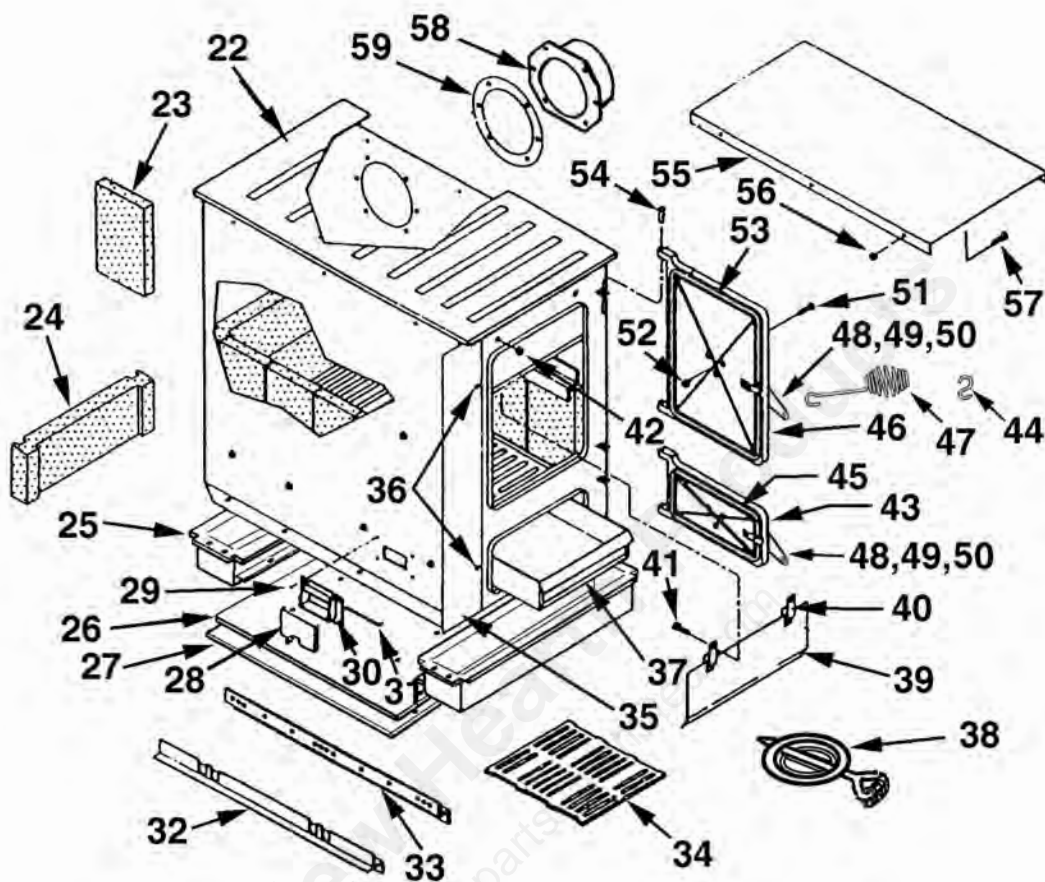

Ref #	Parts #	Description	Qty.
22	—	Firebox Assembly	—
23	820-23	Firebrick	10
24	820-24	Liner, Front & Rear	3
25	820-25	Leg	2
26	820-26A	Heat Shield, Upper	1
27		Heat Shield, Lower	1
28		Draft Control	1
29	820-28A	Clip, Spring	1
30		Frame, Draft Damper	1
31		Pin, Draft Damper	1
32	820-32	Support, Grate & Liner	2
33	40132	Retainer, Top Brick	2
34	820-34	Fire Grate	2
35	820-35	Shield, Front	1
36	820-36	No. 10x1/2 Torque H.D.	2
37	820-37	Ash Pan Assembly	1
38	820-38	Damper Assembly (for flue)	1
39	820-39	Smoke Curtain	1
40	820-40	Bracket, Smoke Curtain	1
41	820-41	Screw, 1/4 - 20 x 3/4" Flat Head	1

Ref #	Parts #	Description	Qty.
42	820-42	Nut, 1/4 - 20	1
43	820-43	Door, Ash	1
44	820-44	S-Hook (Hangs Handle)	1
45	DGK2	3/8" Gasket	1
46	820-46	Door Assembly, Feed	1
47	820-47	Handle, Separable (Spring)	1
48	40509	Handle	2
49	22108	Latch, Door	2
50	21467	Spacer	2
51	820-51	Screw, 1/4 - 20 x 3/4" Machine	61
52	820-52	Pin, Keeper	1
54	820-54	Pin, Door Hinge	4
55	820-55	Liner, Top	1
56	820-56	Nut, 1/4 - 20 Kev	6
57	820-57	Screw, 1/4 - 20 x 3/4" Flat Head	6
58	820-58	Flue Collar	1
59	820-59	Gasket	1