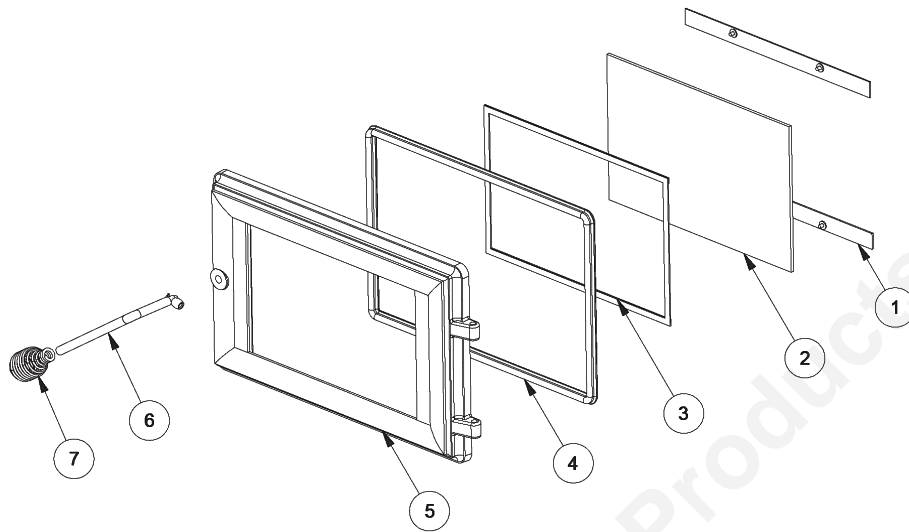

Key	Parts No.	Description	Qty.
1	25465	Retainer, Bottom Glass	2
2	891813	Door Glass (40564)	1
3	88174	Gasket - Flat, Glass Retainer	6 ft
4	88057	1/2 Rope Gasket	5 ft
*5	40639	Door, Rectangular - Large	1
6	892228	7" Handle	1
7	891135	Handle, Spring (Lg - Nickel)	1