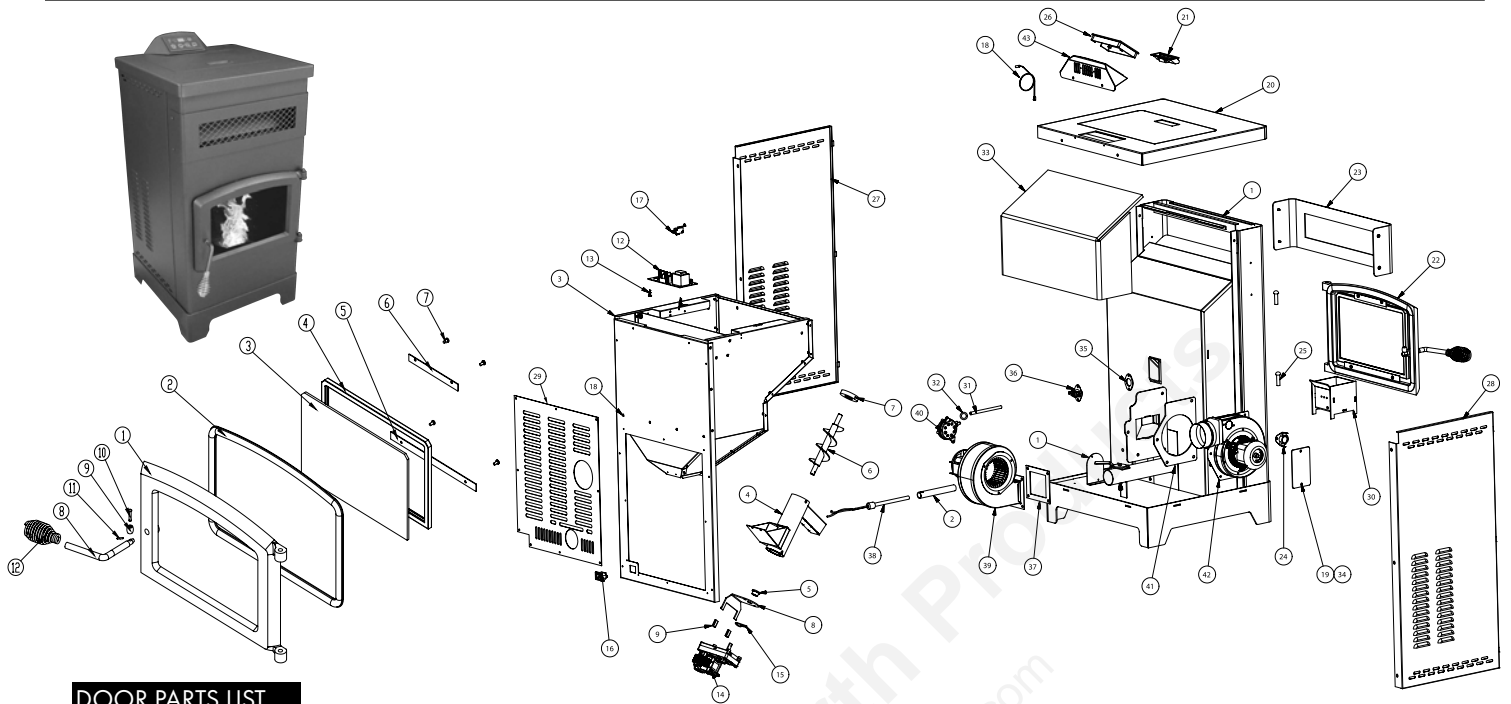

DOOR PARTS LIST

Ref #	Parts #	Description	Qty.
1	40586	Feed Door	1
2	88066	¾" Round Rope Gasket - Black	4.6 ft.
3	892197	Door Glass	1
4	88087	½ x 1 Window Gasket w/Adhesive	3.5 ft.
5	892194	Retainer, Bottom, Glass	1
6	892195	Retainer, Top, Glass	1

Ref #	Parts #	Description	Qty.
1	892183	Main Weldment	1
2	83538	Shaft, Collar - Ignitor Tube	1
4	892185	Auger Housing Weldment	1
5	892186	Plate, Auger Bushing	1
6	892187	Auger	1
7	891132	Agitator Bushing	1
8	892188	Auger Motor Mounting Bracket	1
9	892189	Auger Motor Shock Absorber	2
10	83917	Plastic Grommet	1
11	892190	Rubber Grommet	1
12	80631	PCBA	1
13	83918	PCBA Standoff	1
14	80488	Auger Motor	1
15	83529	Auger Motor Hair Pin	1
16	80462	AC Electrical Connector	1
17	80491	Lid Switch	1
18	80660	Thermistor	1
19	892191	Ash Clean-Out Covers	2
20	892192	Top Weldment	1
21	891148	Lid Latch	1
22	892193	Door Assembly	1
	892595	T-Stat Bracket	1

Ref #	Parts #	Description	Qty.
7	83202	Glass Retainer Screw	4
8	892196	Door Handle Arm	1
9	891085	Handle Bearing	1
10	891086	Handle Bearing	1
11	891087	Roll Pin	1
12	891135	Spring Handle	1
13	89698	3 oz. Tube Silicone Sealant	1

Ref #	Parts #	Description	Qty.
23	892198	Warm Air Outlet Grill	1
24	80599	T-Disc, Exhaust	1
25	892203	Hinge Pin	2
26	80630	PCBA, Controller	1
27	892200	Vented Side Panel, Right	1
28	892201	Vented Side Panel, Left	1
29	892202	Vented Back Panel	1
30	86624	Burnpot	1
31	891121	Hose, Silicon	1
32	83537	Hose, Clamp	1
33	88176	Insulating Blanket	1
34	88177	Gasket, Ash Clean-Out	2
35	88175	Gasket, T-Disc	2
36	80601	T-Disc, Room Air	1
37	88167	Gasket, Room Blower	1
38	80604	Igniter	1
39	80622	Room Blower	1
40	80549	Vacuum Switch	1
41	88166	Gasket, Exhaust Blower	1
42	80602	Exhaust Blower	1
43	892199	Housing, PCBA Controller	1
	80656	Wiring Harness	1