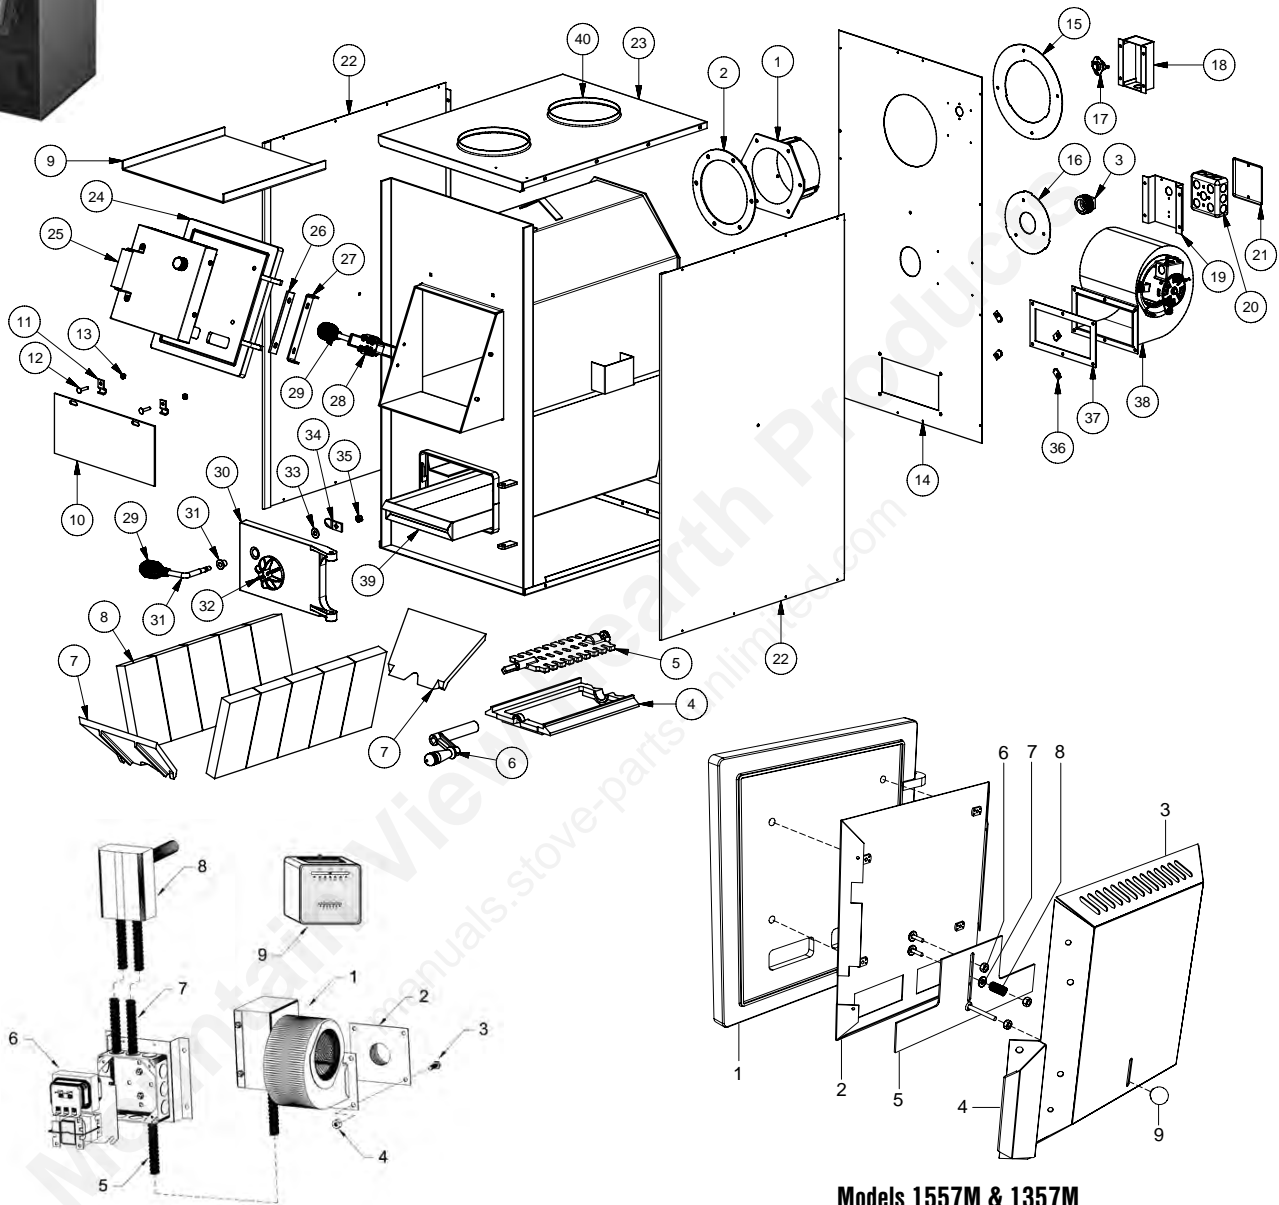

Optional Kit 11DIKL

Key	Parts No.	Description	Qty.
1	80243A	Draft Blower Assembly (54 CFM)	1
2	68618	FAD Bracket	1
3	83379	1/4-20 x 1 Bolt	2
4	83250	1/4-20 Hex Nut	2
5	68231	Fan Control Cord Assembly	1
6	80130	Fan Center	1
7	68231	Fan Control Cord Assembly	2
8	80145	Honeywell High Limit Control	1
9	80129	Wall Thermostat	1
N/S	80006	73B Wire Nut	4
	88057	1/2" Door Gasket	5 ft.

Models 1557M & 1357M

69511 - Damper Control Box Assembly - $165.65

Key	Parts No.	Description	Qty.
1	68217	Feed Door Assembly (Includes Door and Gasket)	1
2	69396	Control Plate Assembly	1
3	25197G	Control Box Cover (Painted)	1
4	25199G	Pull Handle (Painted)	1
5	25200	Slide Damper - Air Control	1
N/S	83895	Damper Knob Bolt	1
6	83244	10-24 Kep Nut	2
7	83278	7/32 Washer	3
8	83904	Spring	1
9	89943	Knob, Slide Damper	1
	891214	8" Duct Collars	2