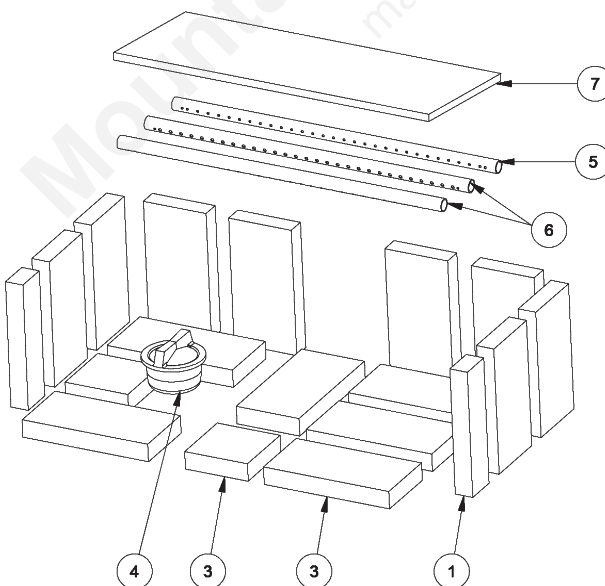

Key	Parts No.	Description	Qty.
1	891414	Half Firebrick	2
2	89066	Firebrick (4-1/2 x 4-1/2)	14
3	24103	Firebrick, Half (4-1/2 x 4-1/2)	2
4	40561	Ash Plug	1
5	86643	Tube (05/32), Secondary Air	1
6	86645	Tube (07/32), Secondary Air	2
7	88146	Board, Ceramic Fiber	1