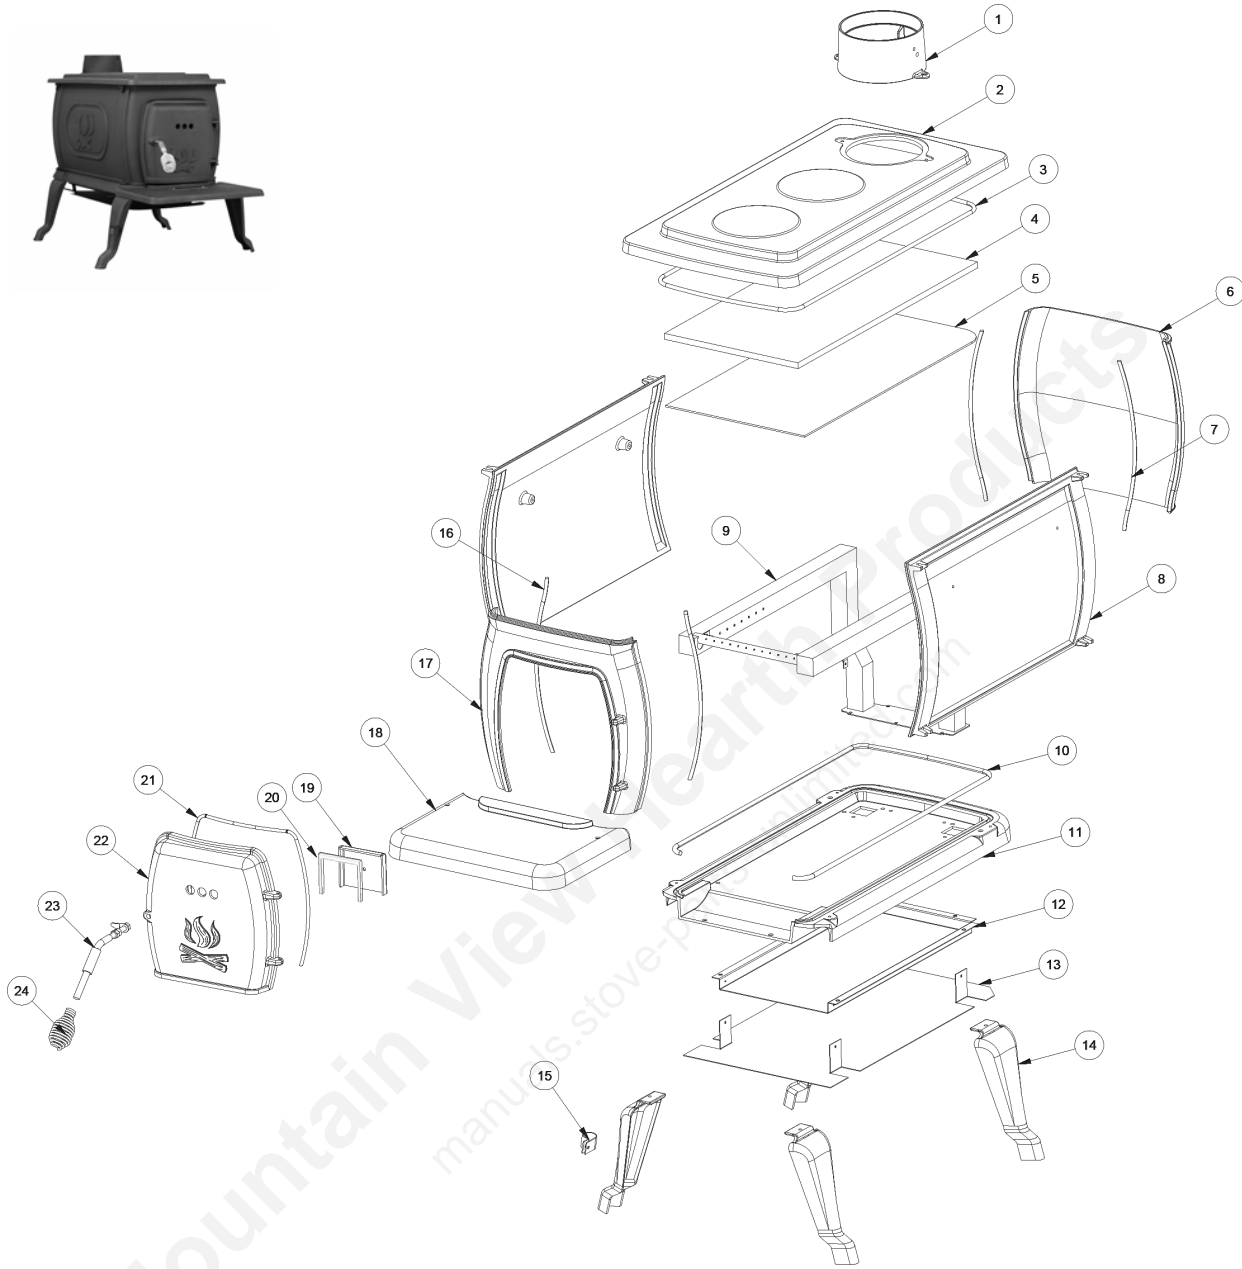

Cast Iron - 2469E/BX42E

1-800-750-2723
usstove.com

Key	Parts No.	Description	Qty.
1	40809	Flue Collar	1
2	40789	Top, Cast Iron	1
3	88033	3/8" Top Rope Gasket	6.5 ft.
4	88256	Kao Wool	1
5	27737	Top Heat Shield	1
6	40788	Back, Cast Iron	1
7	88033	3/8" Back Rope Gasket	5 ft.
8	40786	Side, Cast Iron	2
9	892651	Tube Assembly - Welded	-
10	88033	3/8" Bottom Rope Gasket	5.5 ft.
11	40782	Bottom, Cast Iron	1
12	27735	Inner Heat Shield	1

Key	Parts No.	Description	Qty.
13	27736	Outer Heat Shield	1
14	40790	Leg Kit	1
15	89975	Handle Bracket	1
16	88033	3/8" Front Rope Gasket	5 ft.
17	40783	Front, Cast Iron	1
18	40787	Hearth, Cast Iron	1
19	892652	Air Intake Box (3/16T x 3/8W)	1
20	88174	Gasket - Flat, Glass	1
21	88033	3/8" Door Rope Gasket	2.5 ft.
22	40785	Door, Cast Iron	1
23	89975	Handle Extension w/ Spring	1
24	891135	Handle, Spring (Lg - Nickel)	1