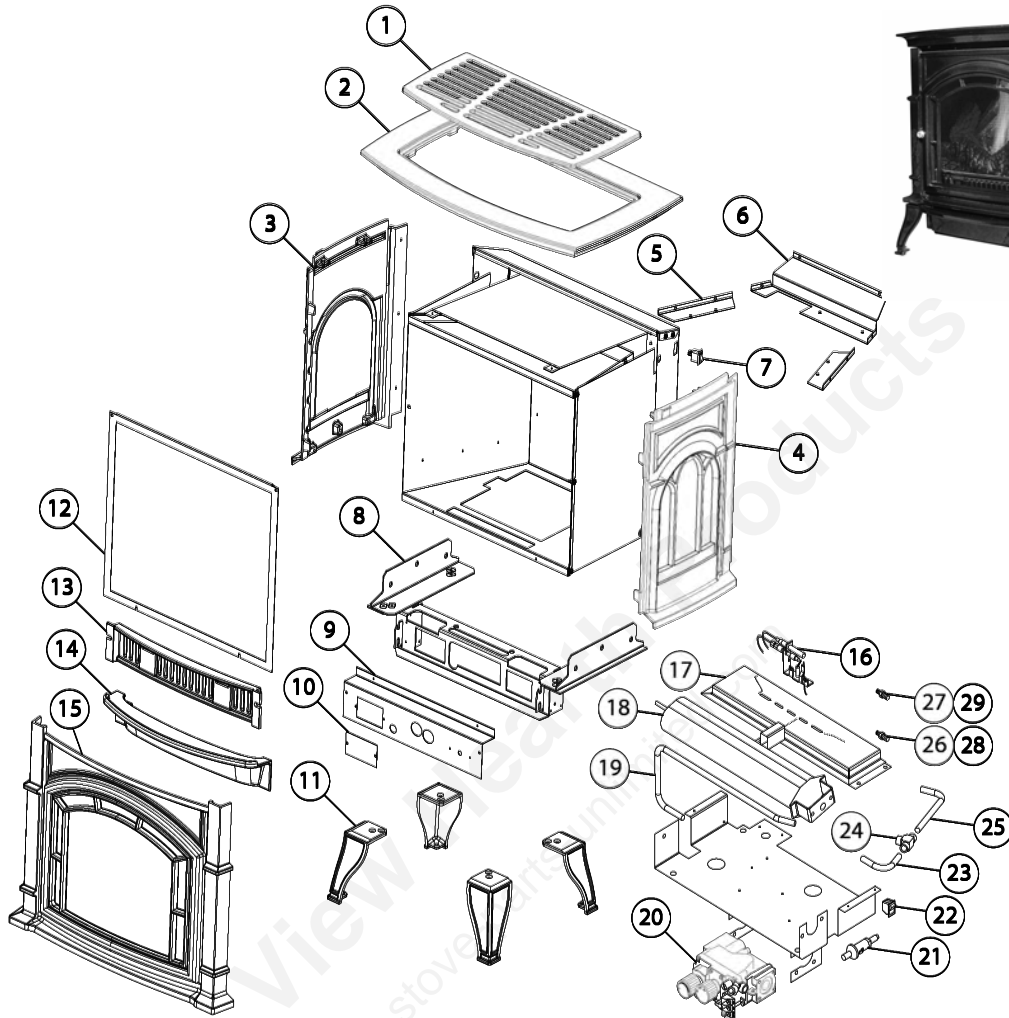

Key	Parts No.	Description	Qty.
1	40861	VF Grate	1
2	40860	VF Top	1
3	40857	Left Side	1
4	40856	Right Side	1
5	27225	Log Retainer, Side	2
6	27222	Log Support, Rear	1
7	C42373	Rocker Switch	1
8	892537.13	Base Assembly	1
9	892537.7	Control Panel	1
10	892537.8	Control Cover	1
11	40854	Leg (place letter after part # to specify color) (B-Black, M-Mahogany, R-red)	1
12	610120	Front Screen Assembly	1
13	40859	Ash Bar	1
14	40858	Control Cover	1
15	40855	Front	1
	892465	Log Set	
	81200	Hi/Low Knob Extension	

Key	Parts No.	Description	Qty.
16	89922 (LP) 89221 (NAT)	ODS Pilot Assembly	1
17	81212NG	Complete Burner Assembly	1
18	81211LP	Complete Burner Assembly	1
19	891211-12	VF Valve Tube	1
20	81196 (LP) 81198 (NAT)	Control Valve	1
21	89761	Piezo Ignitor	1
22	81212.14	On/Off Switch	1
23	81211-14	VF Front Burner Tube	1
24	81211-11	5/16 Union Tee	1
25	81211-13	VF Rear Burner Tube	1
26	81210-08	Upper Burner Orifices (NAT) # 47	1
27	81210-15	Lower Burner Orifices (NAT) #47	1
28	81211-16	Upper Burner Orifices (LP) #56	1
29	81211-17	Lower Burner Orifices (LP) #55	1
	81199	Pilot On/Off Knob Extension	1