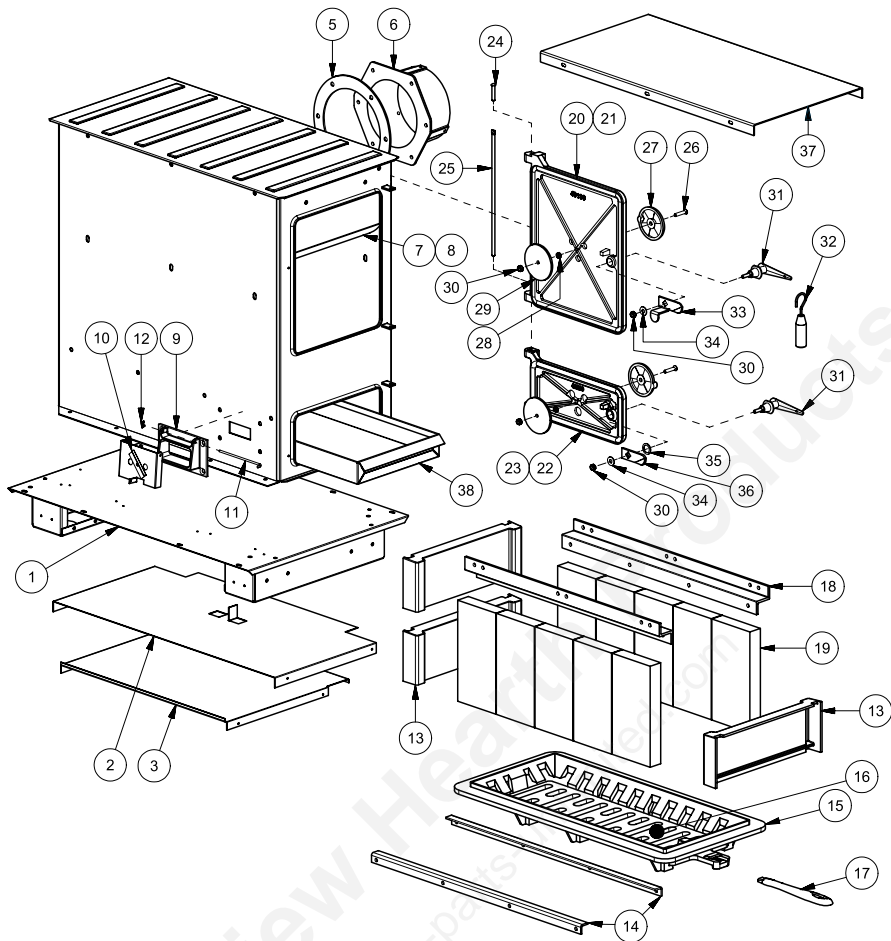

Wonderlux B2350

1-800-750-2723
usstove.com

Key	Parts No.	Description	Qty.
1	67859	Weldment, Base	1
2	22030	Shield, Second Heat (Included w/ 67859)	1
3	22110	Shield, Heat (Included w/ 67859)	1
5	88032	Gasket, Flue Collar	1
6	40246	Collar, Flue	1
7	22090	Curtain, Smoke	1
8	22171	Clip, Smoke Curtain	2
9	40075	Frame, Draft Damper	1
10	67132	Damper, Draft Control	1
11	25550	Pin, Draft Damper	1
12	83890	Clip, Push	1
13	40100	Liner, Front/Back	3
14	22536	Support, Grate	2
15	40102	Grate, Frame	1
16	40101	Grate, Coal	1
17	40045	Shaker	1
18	40132	Retainer, Brick	2
19	89066	Firebrick (4.5" x 9" x 1.25")	10
20	891940	Assy., Feed Door (Complete)	1
	891171	Feed Door - Casting Only	1

Key	Parts No.	Description	Qty.
21	88033	Rope Gasket, 3/8"	4 ft.
22	891941	Assy., Ash Door (Complete)	
23	88033	Rope Gasket, 3/8"	3 ft.
24	83872	Pin, Door - Short	1
25	23441	Pin, Door - Long	1
26	83102	Bolt, 1/4-20 x 1.25" CS, Slotted Hd.	2
27	40056	Wheel, Draft	2
28	83415	Nut, 1/4-20 Jam	2
29	25201	Flame Shield, Washer	2
30	83250	Kep Nut, 1/4-20	4
31	40509	Handle, Door	2
32	89523	Handle, Drop Wood	1
33	22434	Latch, Door (2-Step)	1
34	83045	Washer, Flat	2
35	83273	Washer, Spacer	1
36	22108	Latch, Door (Door Stop)	1
37	23474	Liner, Top	1
38	67444	Ash Pan	1