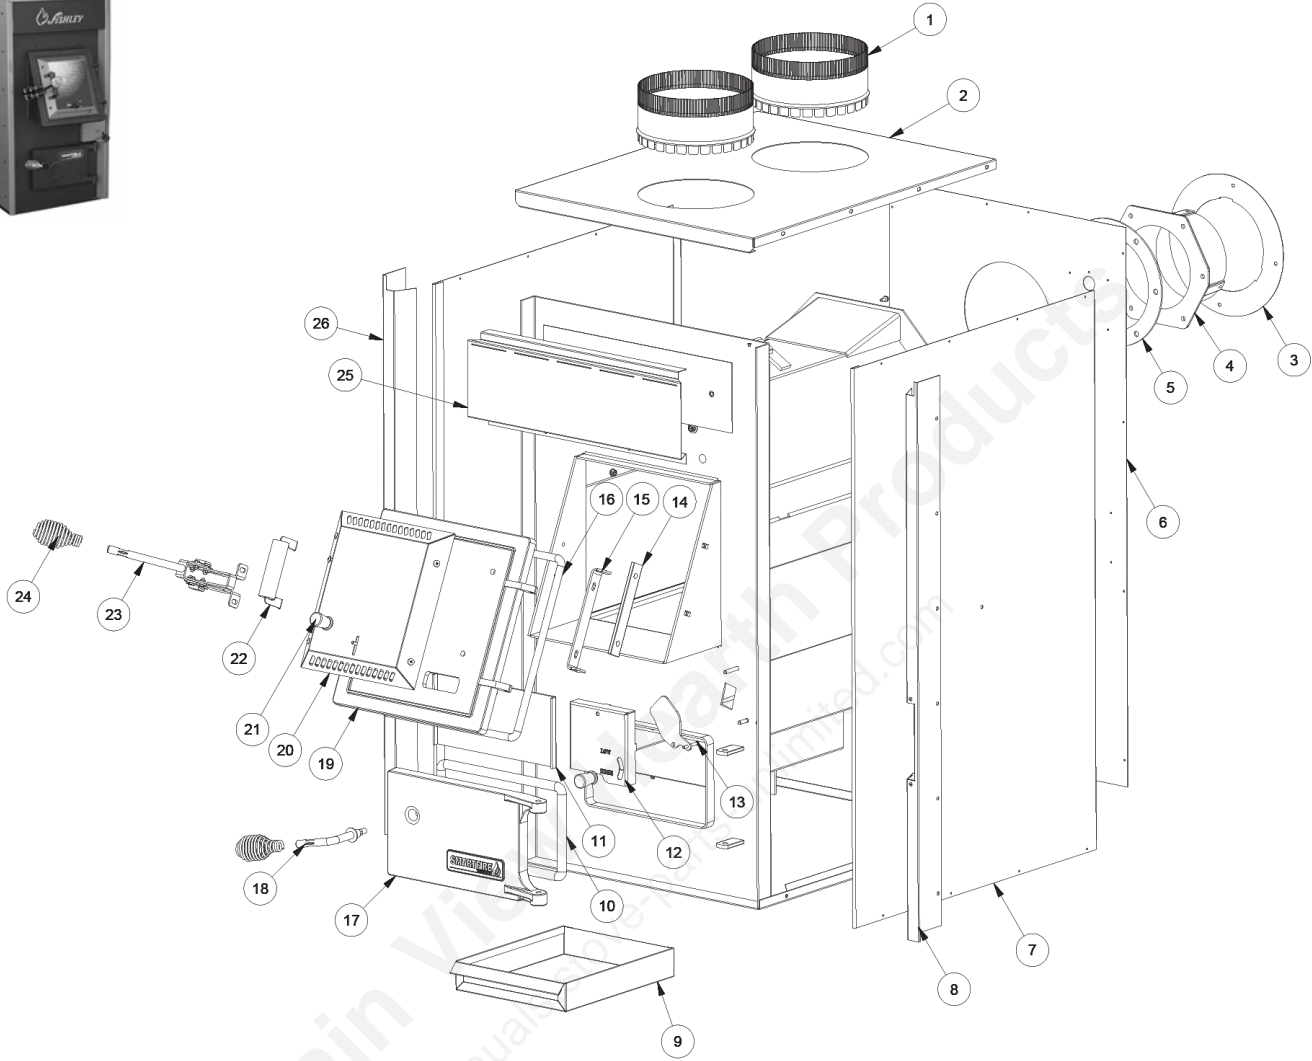

Key	Parts No.	Description	Qty.
1	891214	Stub Collar, 8"	1
2	25561R	Top, Cabinet	1
3	88032	Gasket, Flue Collar	1
4	40246	Flue Collar, 6" C.I.	1
5	88032	Gasket, Flue Collar	1
6	27945R	Back, Panel	1
7	25541R	Side, Cabinet	2
8	610568R	Right Shoulder Assembly	1
9	610498	Ash Pan Weldment	1
10	88066	5/8" Rope Gasket	34"
11	27960	Front Liner, 1330E	1
12	27952R	Air Cover	1
13	27951	Air Slide	1

Key	Parts No.	Description	Qty.
14	24232	Hinge Spacer	1
15	22662	Feed Door Hinge Bracket	1
16	88057	Thermocord 1/2"	49"
17	40818	Ash Door	1
18	891098	Handle Assembly	1
19	40254	Feed Door	1
20	610495R	Damper Assembly	1
21	83683B	Wooden Knob	2
22	89520	Wooden Handle	1
23	891097	Locking Mech, Feed Door	1
24	89574	Handle, Spring	2
25	610571B	Painted Top Filler Assembly	1
26	28043R	Left Shoulder	1