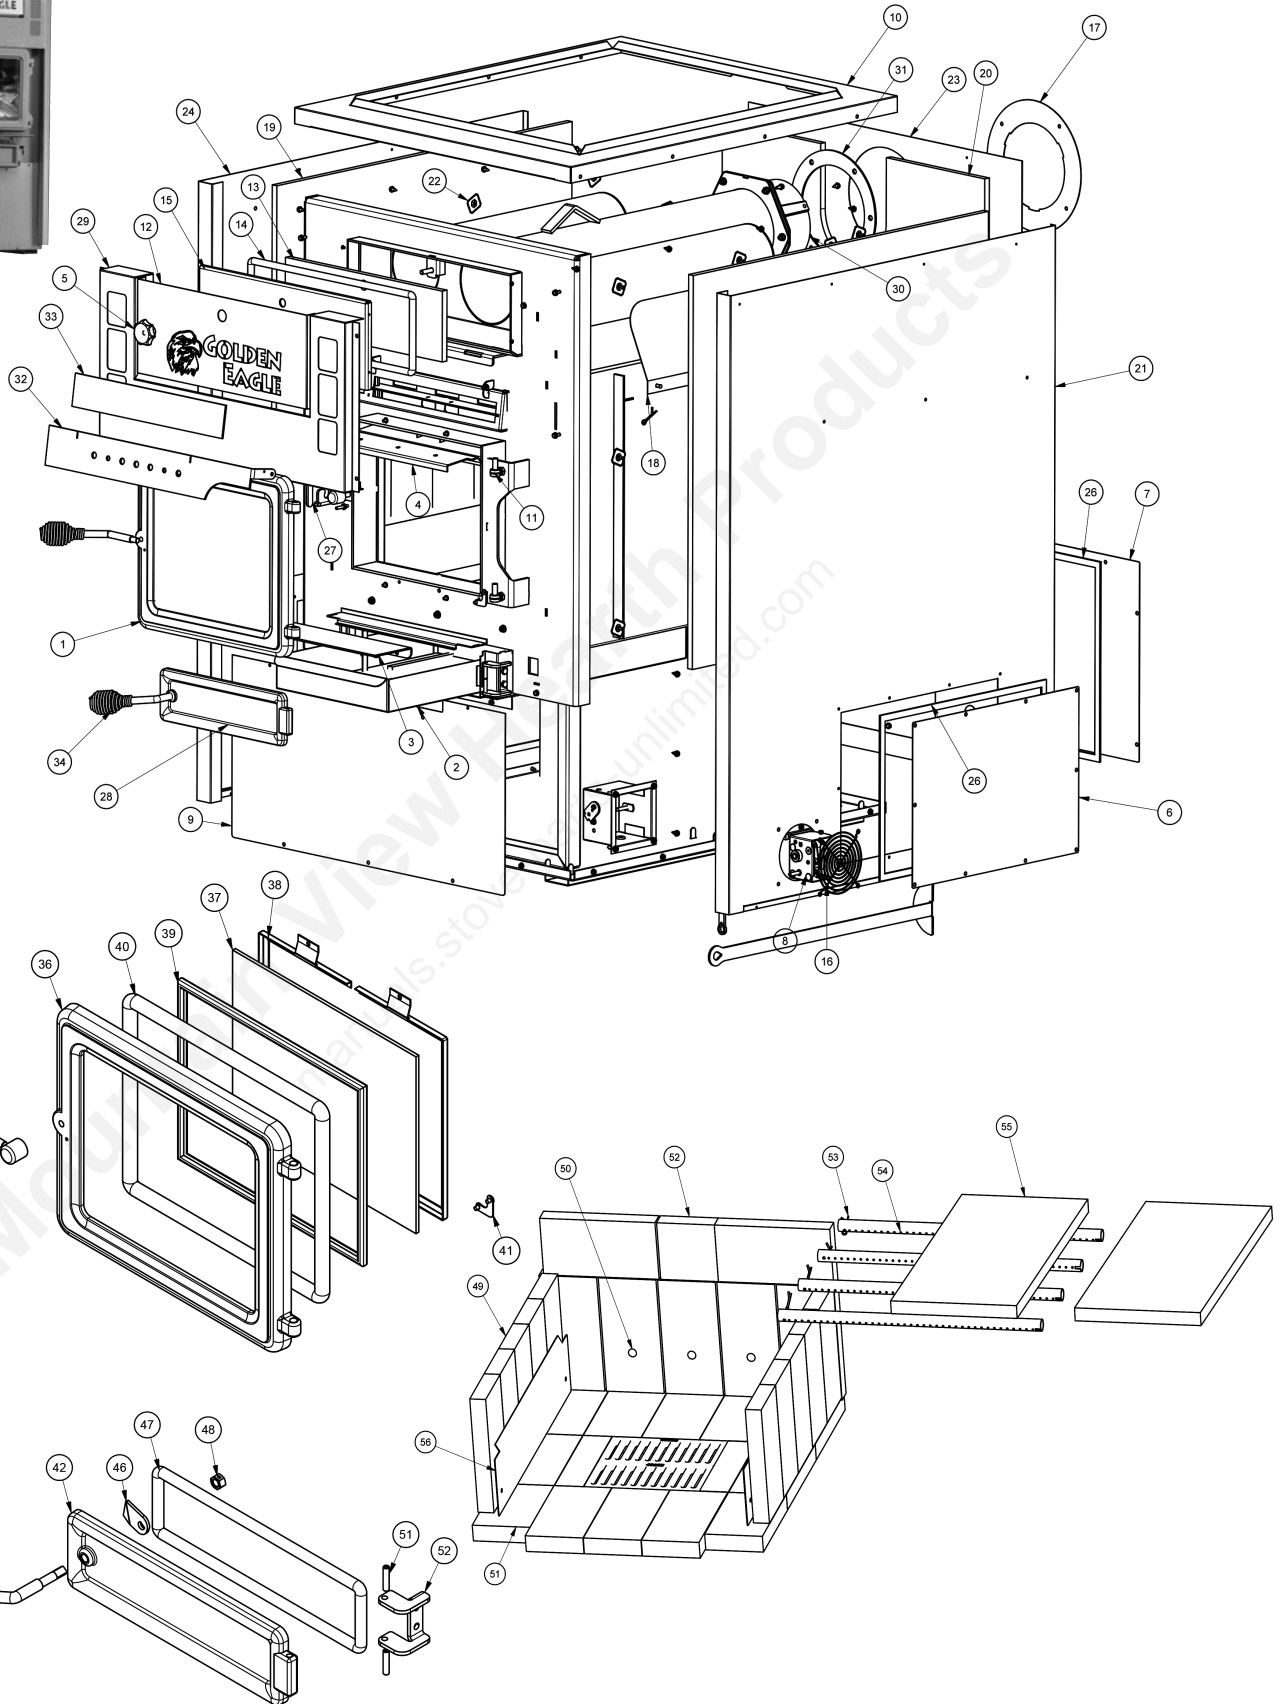

Key	Parts No.	Description	Qty.
1	69989	Feed Door	1
2	26751	Ash Pan	1
3	26761	Hearth Plate	1
4	26765	Air Wash Plate	1
5	892351	Exchange Handle	1
6	26772	Large Panel	2
7	26774	Blower Panel	1
8	80592	Actuator, Motorized Draft	1
9	26954	Front Cover	1
10	26595	Cabinet Top	1
11	40571	Hinge Block	2
12	26952	Door Cover	1
13	88211	Ceramic Fiber Board	1
14	88057	Exchange, Thermocord ½"	3 ft.
15	610027	Exchange Door Weldment	1
16	892325	120 mm Fan Guard	1
17	22761	Ring, Flue Collar	1
18	26871	Air Deflector	2
19	26947	Side Panel, Insulation	2
20	88215	Back Panel, Insulation	1
21	610028	Panel Weldment, Right	1
22	83884	Insulation Holder	26
23	610030	Panel Weldment, Back	1
24	610029	Panel Weldment, Left	1
25	88115	Side, Gasket, ½ x ½ Pdm Sponge	58"
26	88115	Back, Gasket, ½ x ½ Pdm Sponge	64"
27	26866	Door Latch	1
28	69997	Ash Pan Door Assembly	1
29	610025	Damper Cover Weldment	1
30	40246	Flue Collar, 6" C.I.	1
31	88032	Gasket, Flue Collar	1
32	610024	Damper	1
33	88222	Damper Gasket	1
34	891135	Handle, Spring (Lg - Nickel)	2
35	892347	Door Handle	1
36	40603	Cast Door	1
37	892346	Door Glass	1
38	26848	Window Clamp	2
39	88087	Glass Gasket (1 x ½)	4 ft.