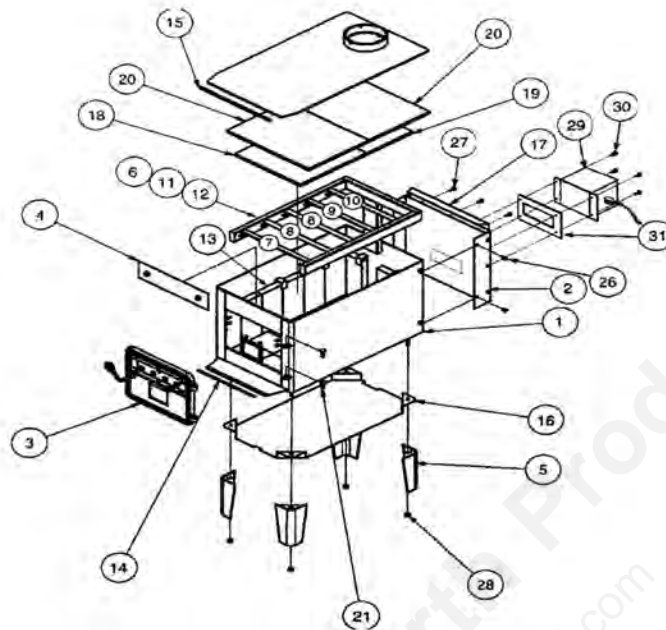

Ref #	Parts #	Description	Qty.
2	08-02	Back Heat Shield	1
4	08-04	Front Heat Shield Curtain	1
5	08-05	Legs	4
7	08-07	Air Pipe A	1
8	08-08	Air Pipe B	2
9	08-09	Air Pipe C	1
10	08-10	Air Pipe D	1
11	08-11	Air Pipe Retainer Clip	5
12	08-12	SS Air Pipe Retainer Screw	5
14	08-14	Hearth Trim	1
15	08-15	Top Trim	1
16	08-16	Bottom Heat Shield	1
17	08-17	Back Heat Shield Deflector	1
18	08-18	Ceramic Fiberboard Square, Front	1
19	08-19	Ceramic Fiberboard Rectangle, Back	1
20	08-20	KAO Wool Pad	2
21	08-21	Door Hinge	2
22	08-22	Door Pin	2
26-28		Hardware Pack	1
26	08-HP	Phillips Head Mach. Screw (Large)	4
27		Phillips Head Mach. Screw (Small)	3
28	08-28	Hex Nut Only	4
29	F-6AK	F-6 Blower Assembly	1
30	08-30	Phillips Head Mach. Screw (Small)	4
31	08-31	Ceramic Blower Gasket	1