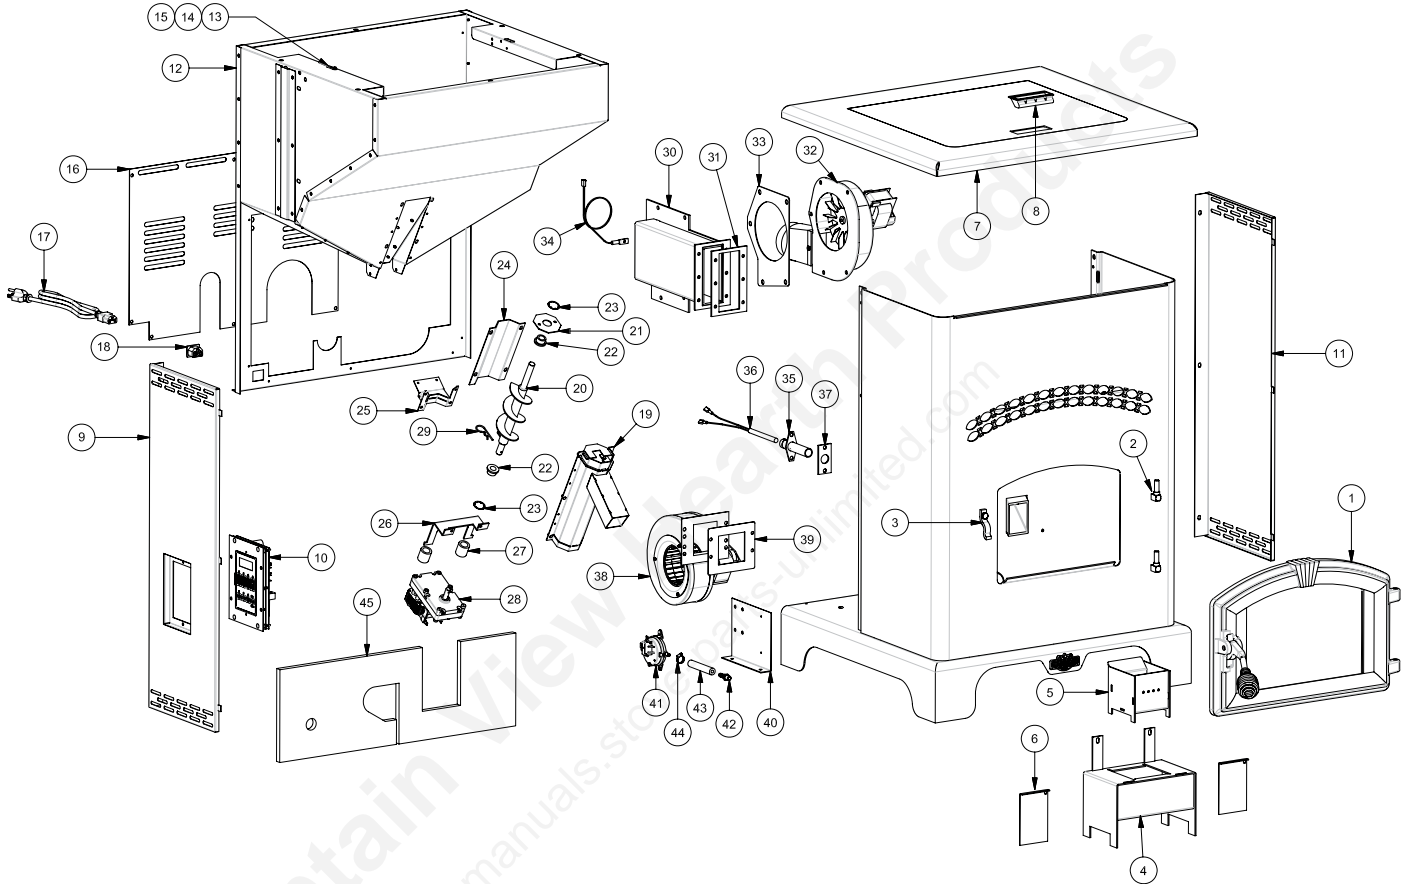

Feed Door Assembly

Feed door assembly - 69524

Key	Parts No.	Description	Qty.
1	25507	Feed Door	1
2	25692	Handle, Door	1
3	83506	3/8 x 1 1/4 Roll Pin	1
4	NLA	Door Glass w/ Ashley Logo	-
N/S	891053	Glass (No Logo)	1
5	88066	Rope Gasket	5 ft
6	88087	Glass Gasket (1 x 13/16)	4 ft
7	25520	Retainer, Glass Bottom	1
8	25521	Retainer, Glass Top	1
9	83278	Washer	4
10	83202	Machine Screw	4
11	89574	Handle, Spring (Brass)	1
11	891135	Handle, Spring (Nickel)	1