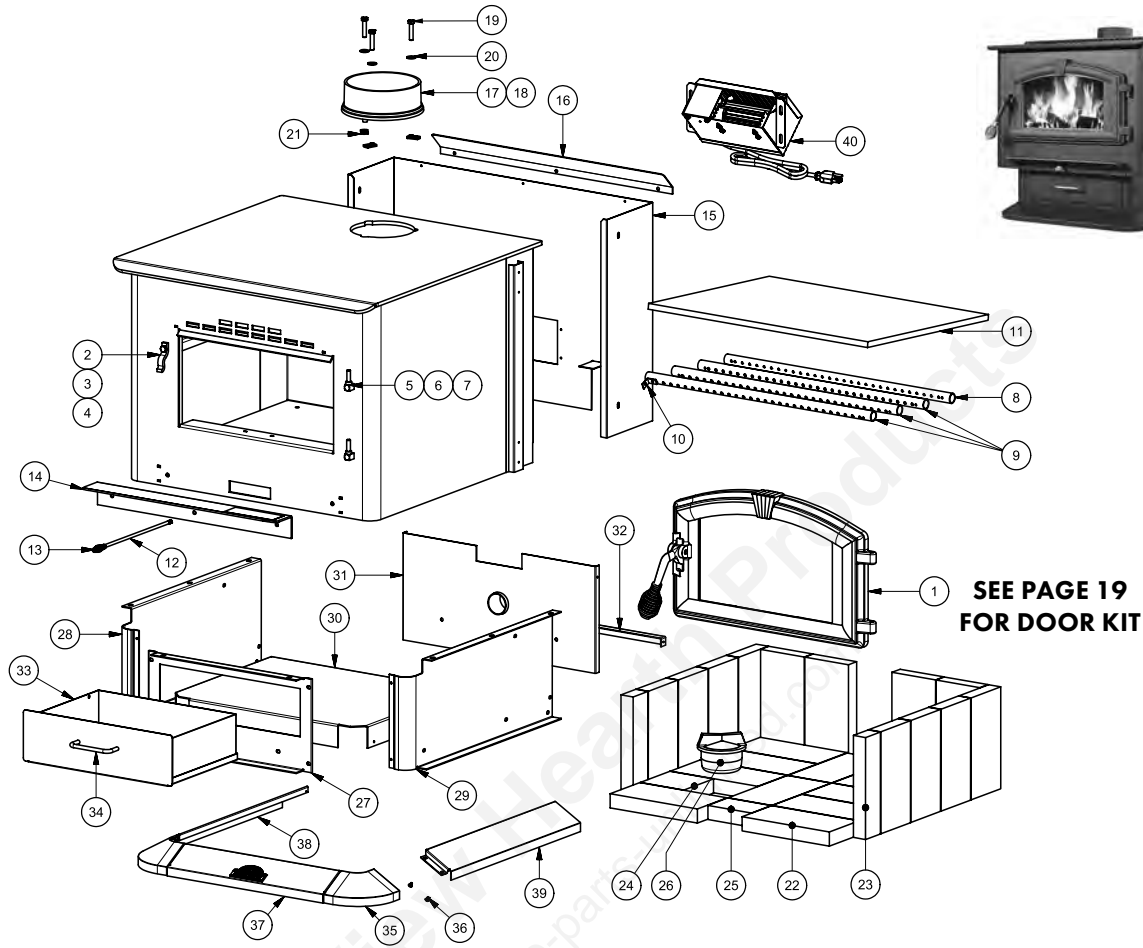

Key	Parts No.	Description	Qty.
1	69516	Feed Door Assembly	1
2	25080B	Feed Door Latch	1
3	83508	5/16-18 x 3/4 Hex Head Bolt	1
4	83338	5/16-18 Lock Nut	1
5	891373	Door Hinge Pad	2
6	83045A	Washer, 3/8" ID x 7/8" OD	2
7	83274	3/8-16 Lock Nut	2
8	86643	Tube, Secondary Air (Ø0.16 holes)	1
9	86645	Tube, Secondary Air (Ø0.22 holes)	3
10	891515	Retainer, Tube (1 per Secondary Tube) 3 -	5
11	88145	Refractory Insulation	2
12	891929	Damper Rod	1
13	891331	Spring Handle - Small	1
14	891517	Hearth Plate	1
15	891761	Shield, Rear	1
16	891528	Air Deflector	1
17	40292A	Flue Collar	1
18	88042	Flue Collar Gasket	1.7 Ft
19	83432	5/16-18 x 1-1/2 Hex Head Bolt	3
20	83045	Washer, 5/16"ID x 3/4" OD	3

Key	Parts No.	Description	Qty.
21	83431	Weld Tab	3
22	89066	Firebrick (4.5 x 9 x 1.25)	23
23	891414	Firebrick (2-1/4 x 9)	2
24	24103	Firebrick (4-1/2 x 4-1/2)	1
25	891783	Firebrick (3 x 4-1/2)	1
26	40561	Ash Plug	1
27	891518	Pedestal Front	1
28	891765	Pedestal, Left Side	1
29	891764	Pedestal, Right Side	1
30	891521	Pedestal Bottom	1
31	891523	Pedestal Back	1
32	891924	Pedestal Brace	1
33	891527	Ash Pan	1
34	891137	Handle	1
35	40496	Corner Trim	2
36	83466	8-32 x 1/4 Self Tapping Screw	8
37	891524	Front Pedestal Trim	1
38	891766	Left Side Pedestal Trim	1
39	891767	Right Side Pedestal Trim	1
40	891492	B36 Blower Assembly Only*	1

* Blower hardware sold separately