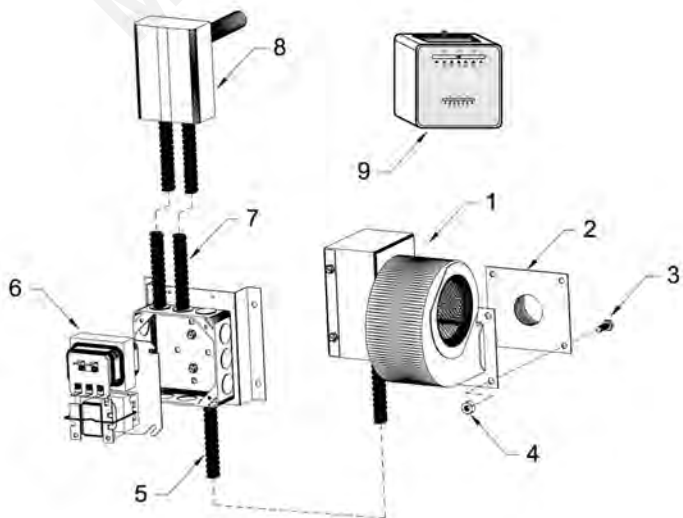

Optional Kit 11DIKL

Key	Parts No.	Description	Qty.
1	80243A	Draft Blower Assembly (54 CFM)	1
2	68618	FAD Bracket	1
3	83379	1/4-20 x 1 Bolt	2
4	83250	1/4-20 Hex Nut	2
5	68231	Fan Control Cord Assembly	1
6	80130	Fan Center	1
7	68231	Fan Control Cord Assembly	2
8	80145	Honeywell High Limit Control	1
9	80129	Wall Thermostat	1
N/S	80006	73B Wire Nut	4