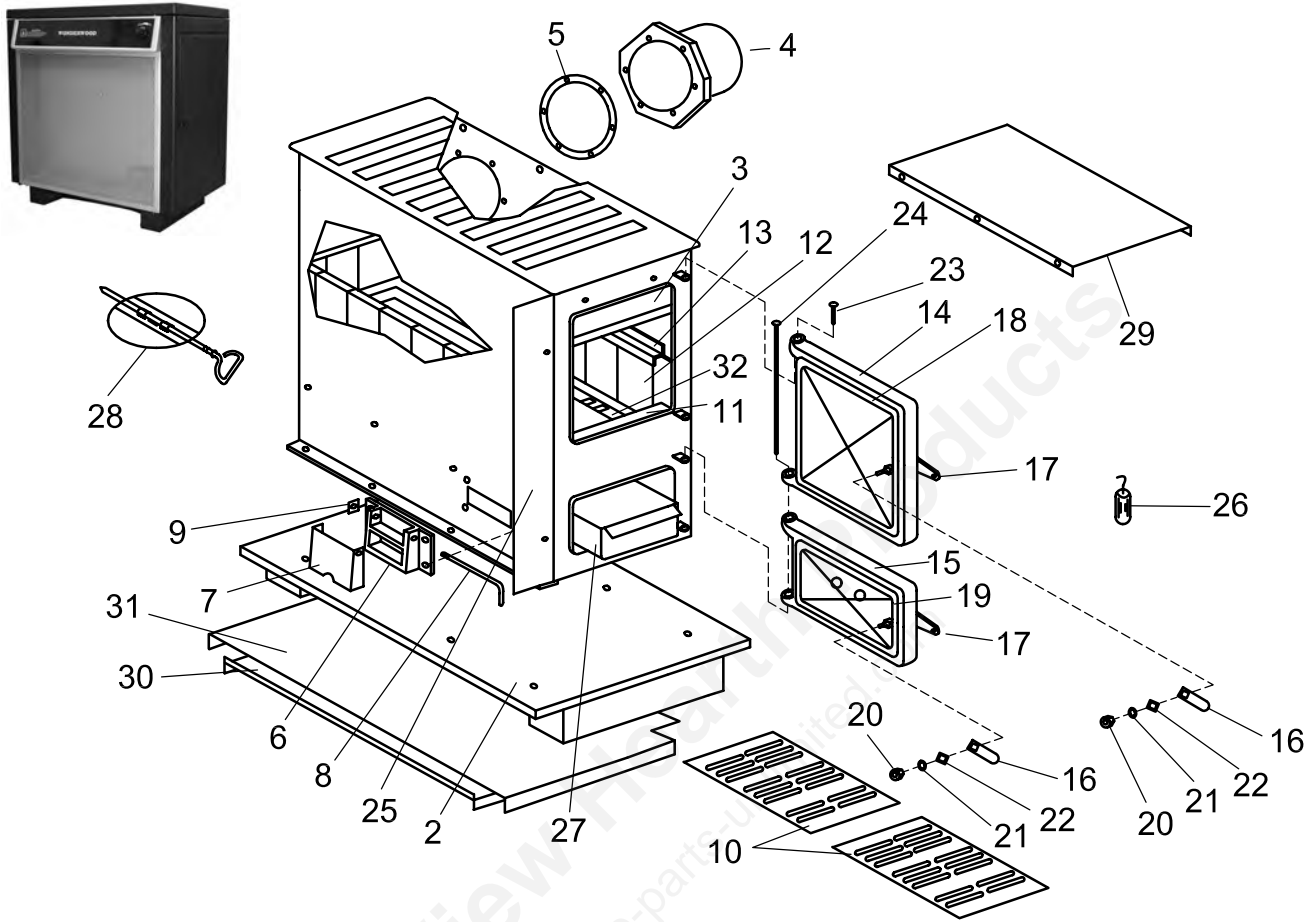

Key	Parts No.	Description	Qty.
	2	Base Weldment	1
	3	Smoke Curtain	1
N/S	22171	Smoke Curtain Bracket	2
	4	Flue Collar	1
	5	Flue Collar Gasket	1
	6	Draft Damper Frame	1
	7	Draft Control Damper	1
	8	Draft Damper Hinge Pin	1
	9	Clip Spring	1
	10	Fire Grate	2
	11	Front & Back Liner	3
	12	Firebrick (FBP6 - Pack of 6 - $38.25)	10
	13	Firebrick Retainer	2
	14	Feed Door Assembly	1
	15	Ash Door Assembly	1
	16	Latch	2
	17	Latch Kit	2
N/S	40509	Door Handle only	1
	18	Door Gasket Kit (Feed & Ash Door) 3/8"	1

Key	Parts No.	Description	Qty.
	20	Keyp Nut (1/4 - 20)	2
	21	Washer, Flat	2
	22	Latch Spacer	2
	23	Hinge Pin (13/8 Long)	1
	24	Hinge Pin (Long)	1
	25	Heat Shield	1
	26	Drop Wooden Handle	1
	27	Ash Pan	1
	28	Solid Damper	1
	29	Top Liner	1
	30	Heat Shield	1
	31	Secondary Heat Shield	1
	32	Grate and Liner Support	2
N/S	83086	Smoke Curtain Bolts	2
N/S	83250	Keyp nut - Brick Retainer	6
N/S	83227	Bolt - Brick Retainer	6
N/S	83045A	Washer - Brick Retainer	6
N/S	83086	Flue Collar Screws	6
N/S	22434	2 Step Latch	1
N/S	83227	Machine Screw (1/4 - 20 x 1)	8