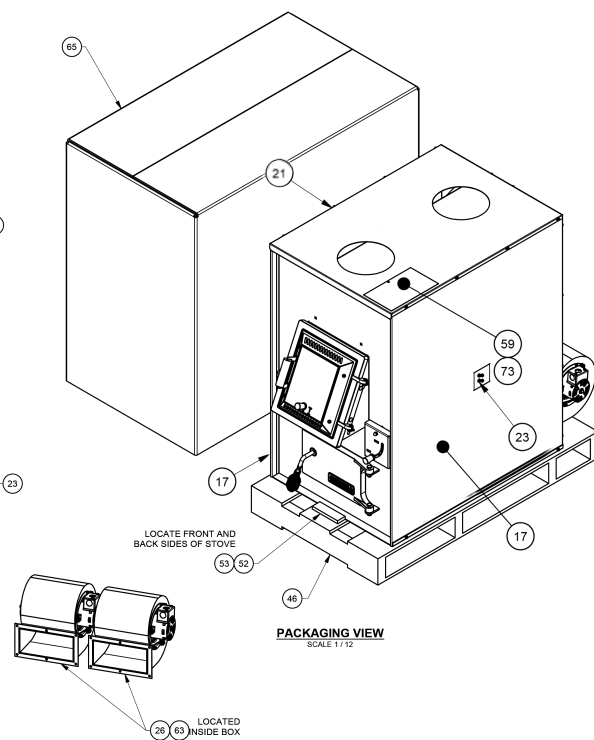

Key	Parts No.	Description	Qty.
1	24232	Hinge Spacer	1
2	22662	Feed Door Hinge Bracket	1
3	83250	1/4-20 Kept Nut, Black	8
4	68217	Feed Door Assembly (1500)	1
5	610495	Damper Assembly	1
6	83896	10-32 x 3/4 Hex HD Mach. Screw Type F	4
7	83278	7/32 ID x 1/2 OD x 3/64 FL W	4
8	83445	1/4 - 20 x 1.25" Carriage Bolt	2
9	83405	1/4 x 1 1/4 Hex HD Bolt Black	2
10	610496	Assembly, Ash Door	1
11	83450	3/8 - 16 x 1 1/2 Hex Bolt, Black	2
12	891098	Handle Assembly	1
13	89574	Handle, Spring	1
14	83476	Spacer	1
15	83461	Washer	2
16	86626	Door Latch	1
17	25467	Cabinet Side	2
18	88032	Gasket, Flue Collar	1
19	40246	Flue Collar, 6" C.I.	1
20	83274	3/8 - 16 Lock Nut, Black	3
21	25562	Cabinet Top	1
22	22761	Ring, Flue Collar	1
23	83343	#10 x 1/2 HX HD DP OX, Black	12
24	23800	Curtain, Smoke	1
25	891214	Stub Collar, 8"	2
26	80594P	Blower Assembly	2
27	610493	Main Weldment	1
28	27883	Cabinet Back	1
29	83740	1/4 - 20 Acorn Nut	2
30	83136	Washer, 0.625 O.D., 0.281 I.D.	2
31	89066A	Firebrick (4 1/2 x 9) Pumice	20
32	610498	Ash Pan Weldment	1
33	86870	Secondary Tube	6
34	892726	Board, Ceramic Fiber	2
35	610500	Secondary Damper Assembly	1
36	27908	Secondary Air Cover	1
37	610499	Tertiary Damper Assembly	1
N/S	83227	1/4 -20 UNC x 1 MS SL FL Z	6