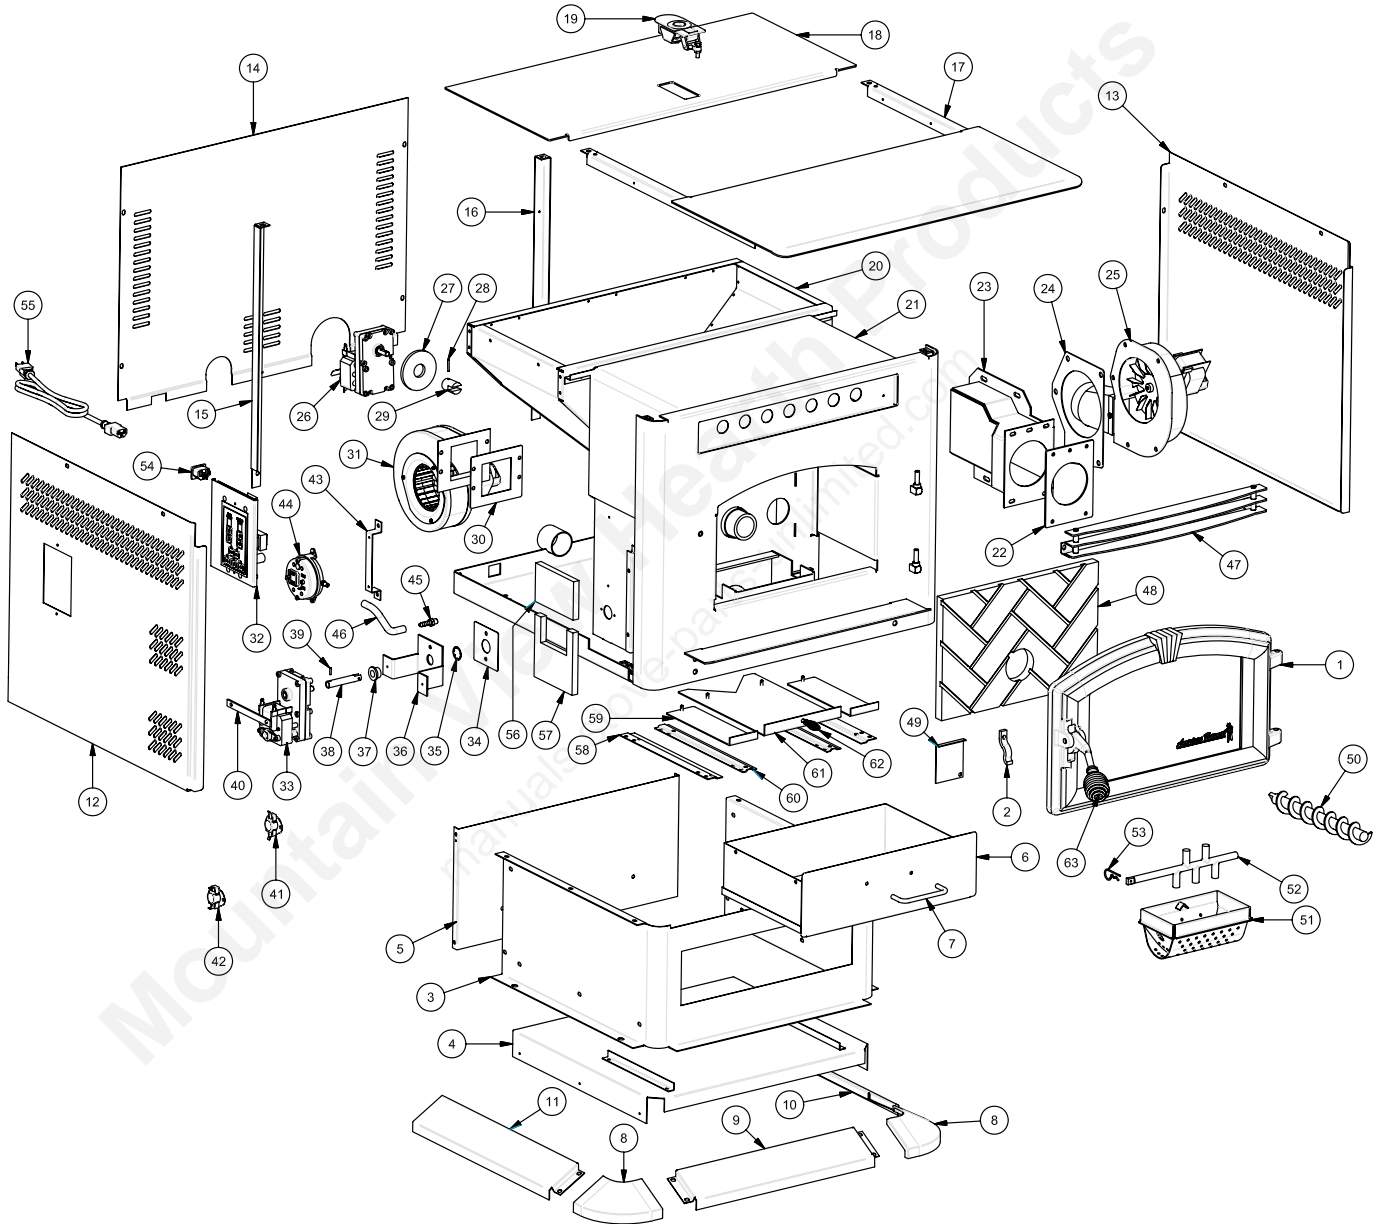

American Harvest Multi-Fuel Heater - 6039 Series

1-800-750-2723
usstove.com

Key	Parts No.	Description	Qty.
1	69516	Feed Door Assembly	1
2	25080MB	Latch, Door	1
3	69529MB	Pedestal (6039)	1
4	25410MB	Pedestal Bottom Weldment (6039)	1
5	25451MB	Pedestal Back (6039)	1
6	69478MB	Ash Pan Weldment (6039)	1
7	891138	Handle, Brass	1
8	25493	Corner, Trim (6039)	2
9	25468MB	Pedestal Trim, Front (6039)	1
10	25471MB	Pedestal Trim, Right (6039)	1
11	25472MB	Pedestal Trim, Left (6039)	1
12	25411MB	Left Side Weldment	1
13	25412MB	Cabinet Side, Right	1
14	25413MB	Cabinet Back	1
15	25448	Support Frame (Back/Left)	1
16	25447	Support Frame (Back/Right)	1
17	69477MB	Top Weldment	1
18	69503MB	Lid Weldment	1
19	891125	Latch, Hopper Lid	1
20	N/A	Hopper	
21	88116	Insulation, Blanket	1
22	88114	Gasket, Exhaust Duct	1
23	86627	Exhaust Duct Weldment	1
24	88100	Gasket, Exhaust Blower	1
25	80473	Blower, Exhaust	1
26	80456	Auger Motor	1
27	83511	Washer, Rubber	1
28	83533	Roll Pin, 1/8" dia X 7/8"	1
29	891136	Coupling, Shaft	1
30	88106	Gasket, Distribution Blower	1
31	80472A	Blower, Distribution	1
32	80507	Circuit Board	1
33	80488	Motor, Agitator	1
N/S	88109	Hopper Gasket	-

Key	Parts No.	Description	Qty.
34	88111	Gasket, Agitator Bracket	1
35-37	891232	Assy. Brkt, Agitator/Bushing	1
N/S	891132	Bushing (Only)	1
38	86620	Shaft, Agitator Drive	1
39	83901	Roll Pin 1/8" dia X 1/2"	1
40	25427	Retainer, Agitator Motor	1
41	80381	Low Limit Switch (L110 Thermodisc- 60T12)	1
42	80390	Auger Safety Switch (L170 Thermodisc- 60T11)	1
43	25443	Bracket, Pressure Switch	1
44	80514	Switch, Pressure	1
45	89586	Nipple, Auger	1
46	891121	Hose, Blue Silicone	5"
47	69497MB	Louver Assembly	1
48	891139	Ceramic Brick	1
49	25524	Cleanout, Ash	2
50	891054	Auger	1
51	891297	Burnpot	1
52	891059	Agitator	1
53	83529	Hairpin	1
54	80462	Receptacle, 3 Prong	1
55	80461	Power Supply Cord	1
56	88121	Insulation Top - Agitator	1
57	88122	Insulation Bottom - Agitator	1
58	25532	Cleanout Guide	2
59	25531MB	Cleanout, Ash (Lower)	2
60	25533	Cleanout/Damper Guide	2
61	69528MB	Weldment, Damper	1
62	89954	Spring Handle	1
63	89574	Spring Handle (Feed Door)	1
N/S	80485	Wiring Harness	1
N/S	891173	Safety Guard	1
N/S	25552	Burnpot Clips	2
N/S	891221	Pipe Plug 2"	1