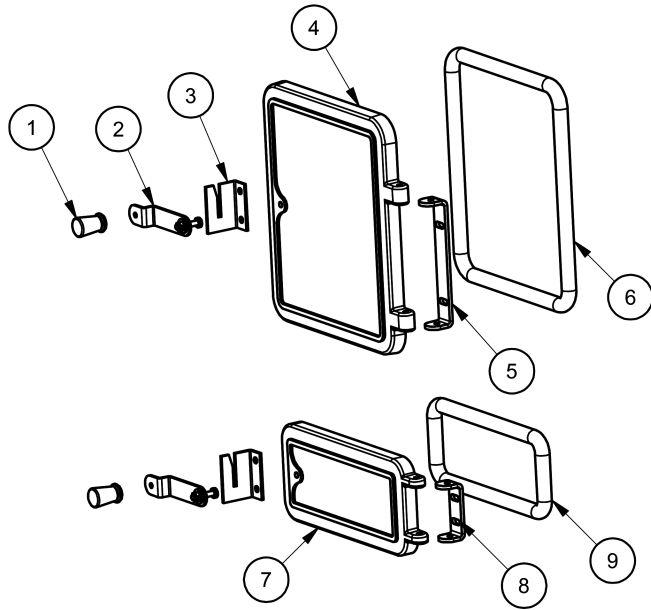

Key	Parts No.	Description	Qty.
1	83683	Wooden Knob	2
2	27486	Door Handle	2
3	27462	Door Catch	2
4	40763	Feed Door	1
5	27489	Fire Door Hinge	1
6	88082	3/4" Round Rope Gasket	3.5 ft.
7	40764	Cast Door	1
8	27460	Ash Door Hinge	1
9	88082	3/4" Round Rope Gasket	2.3 ft.