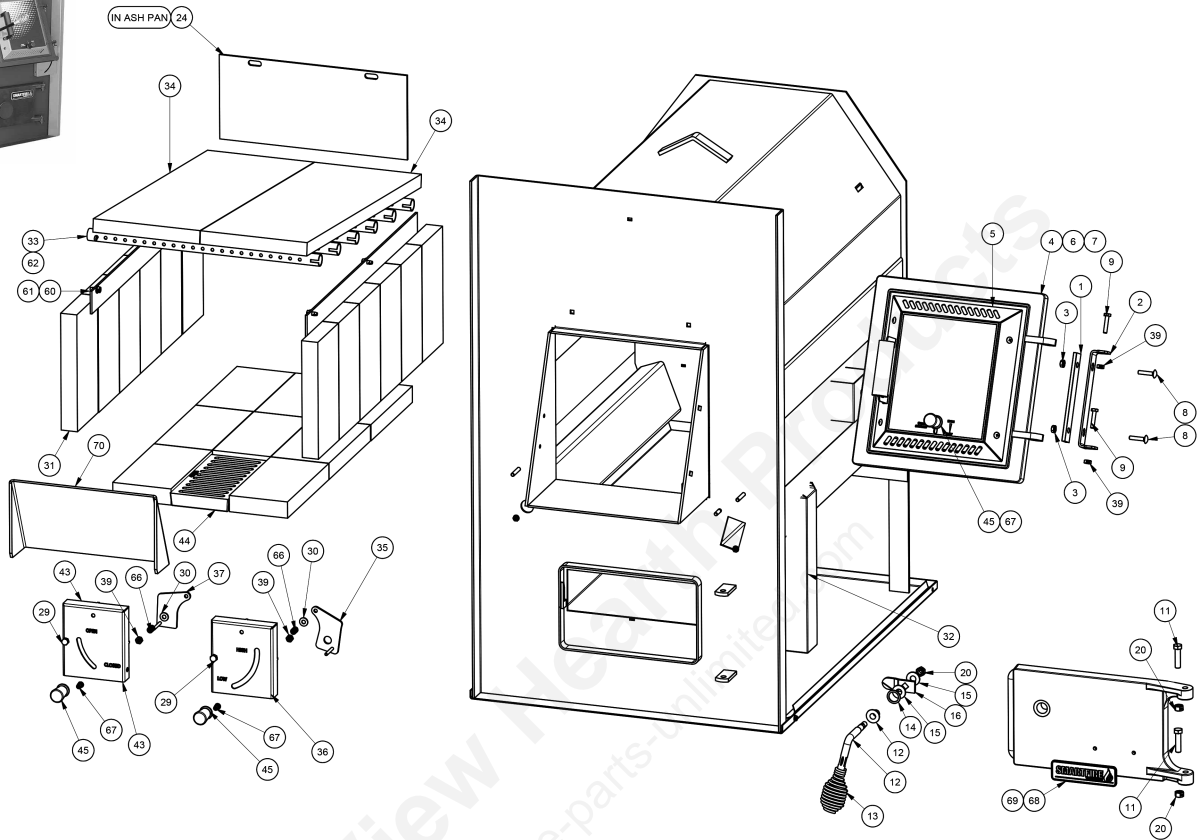

Key	Parts No.	Description	Qty.
1	24232	Hinge Spacer	1
2	22662	Feed Door Hinge Bracket	1
3	83250	1/4-20 Kept Nut, Black	8
4	68217	Feed Door Assembly (1500)	1
5	610495	Damper Assembly	1
6	83896	10-32 x 3/4 Hex HD Mach. Screw Type F	4
7	83278	7/32 ID x 1/2 OD x 3/64 FL W	4
8	83445	1/4 - 20 x 1.25" Carriage Bolt	2
9	83405	1/4 x 1 1/4 Hex HD Bolt Black	2
10	610496	Assembly, Ash Door	1
11	83450	3/8 - 16 x 1 1/2 Hex Bolt, Black	2
12	891098	Handle Assembly	1
13	89574	Handle, Spring	1
14	83476	Spacer	1
15	83461	Washer	2
16	86626	Door Latch	1
17	25467	Cabinet Side	2
18	88032	Gasket, Flue Collar	1
19	40246	Flue Collar, 6" C.I.	1
20	83274	3/8 - 16 Lock Nut, Black	3
21	25562	Cabinet Top	1
22	22761	Ring, Flue Collar	1
23	83343	#10 x 1/2 HX HD DP OX, Black	12
24	23800	Curtain, Smoke	1
25	891214	Stub Collar, 8"	2
26	80594P	Blower Assembly	2
27	610493	Main Weldment	1
28	27883	Cabinet Back	1
29	83740	1/4 - 20 Acorn Nut	2
30	83136	Washer, 0.625 O.D., 0.281 I.D.	2
31	89066A	Firebrick (4 1/2 x 9) Pumice	20
32	610498	Ash Pan Weldment	1
33	86870	Secondary Tube	6
34	892726	Board, Ceramic Fiber	2
35	610500	Secondary Damper Assembly	1
36	27908	Secondary Air Cover	1
37	610499	Tertiary Damper Assembly	1
N/S	83227	1/4 -20 UNC x 1 MS SL FL Z	6