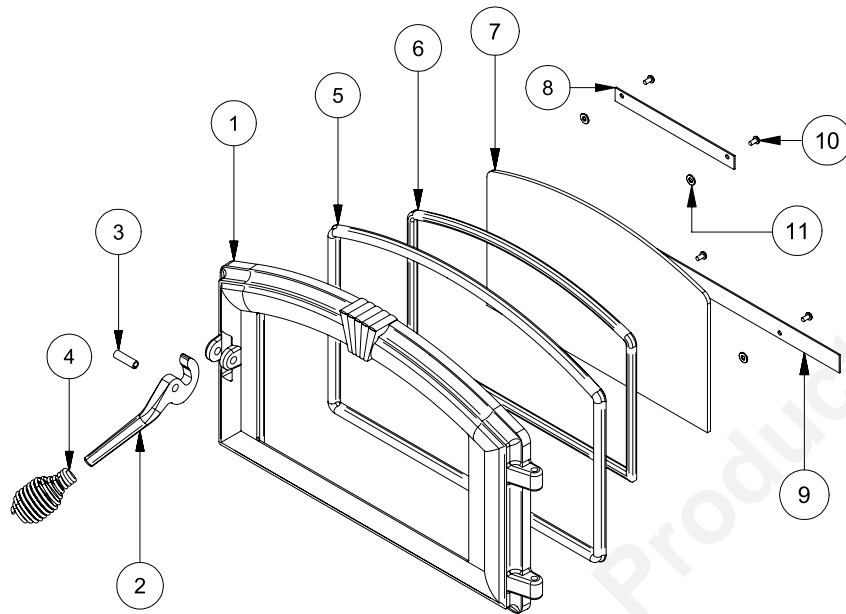

Feed Door Components - 69516

Key	Parts No.	Description	Qty.
1	25491	Feed Door	1
2	25692	Handle, Door - Bent	1
3	83506	Roll Pin, 3/8 x 1 1/4	1
4	89574	Handle, Spring (Parts Bag)	1
5	88066	Door Gasket	5 ft.
6	88087	Gasket, Glass (1 x 3/4)	4 ft.

Key	Parts No.	Description	Qty.
7	891131	Glass Ceramic	1
8	25464	Retainer, Top Glass	1
9	25465	Retainer, Bottom Glass	1
10	83202	Machine Screw	4
11	83278	#10 Flat Washer	4
N/S	89698	Silicone Sealant	3 oz.