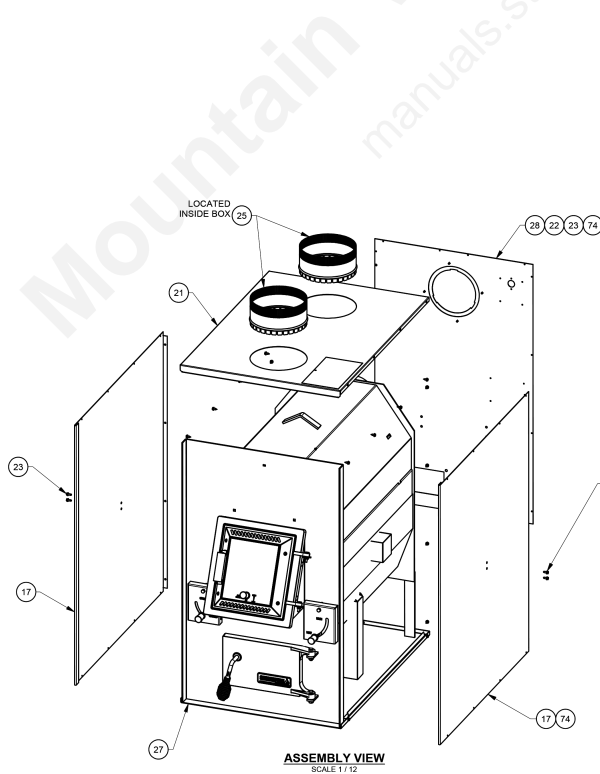

Key	Parts No.	Description	Qty.
1	24232	Hinge Spacer	1
2	22662	Feed Door Hinge Bracket	1
3	83250	1/4-20 Kept Nut, Black	8
4	68217	Feed Door Assembly (1500)	1
5	610495	Damper Assembly	1
6	83896	10-32 x 3/4 Hex HD Mach. Screw Type F	4
7	83278	7/32 ID x 1/2 OD x 3/64 FL W	4
8	83445	1/4 - 20 x 1.25" Carriage Bolt	2
9	83405	1/4 x 1 1/4 Hex HD Bolt Black	2
10	610496	Assembly, Ash Door	1
11	83450	3/8 - 16 x 1 1/2 Hex Bolt, Black	2
12	891098	Handle Assembly	1
13	89574	Handle, Spring	1
14	83476	Spacer	1
15	83461	Washer	2
16	86626	Door Latch	1
17	25467	Cabinet Side	2
18	88032	Gasket, Flue Collar	1
19	40246	Flue Collar, 6" C.I.	1
20	83274	3/8 - 16 Lock Nut, Black	3
21	25562	Cabinet Top	1
22	22761	Ring, Flue Collar	1
23	83343	#10 x 1/2 HX HD DP OX, Black	12
24	23800	Curtain, Smoke	1
25	891214	Stub Collar, 8"	2
26	80594P	Blower Assembly	2
27	610493	Main Weldment	1
28	27883	Cabinet Back	1
29	83740	1/4 - 20 Acorn Nut	2
30	83136	Washer, 0.625 O.D., 0.281 I.D.	2
31	89066A	Firebrick (4 1/2 x 9) Pumice	20
32	610498	Ash Pan Weldment	1
33	86870	Secondary Tube	6
34	892726	Board, Ceramic Fiber	2
35	610500	Secondary Damper Assembly	1
36	27908	Secondary Air Cover	1
37	610499	Tertiary Damper Assembly	1
N/S	83227	1/4 -20 UNC x 1 MS SL FL Z	6