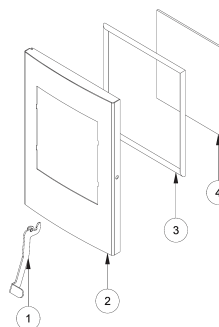

* Item Not Shown

Key	Parts No.	Description	Qty.
1	892663	Handle Assembly	1
2	40792	Feed Door	1
3	88066	3/4" Round Rope Gasket (Black)	4 ft.
4	892667	Door Glass	1
	88087	Glass Gasket	3 ft