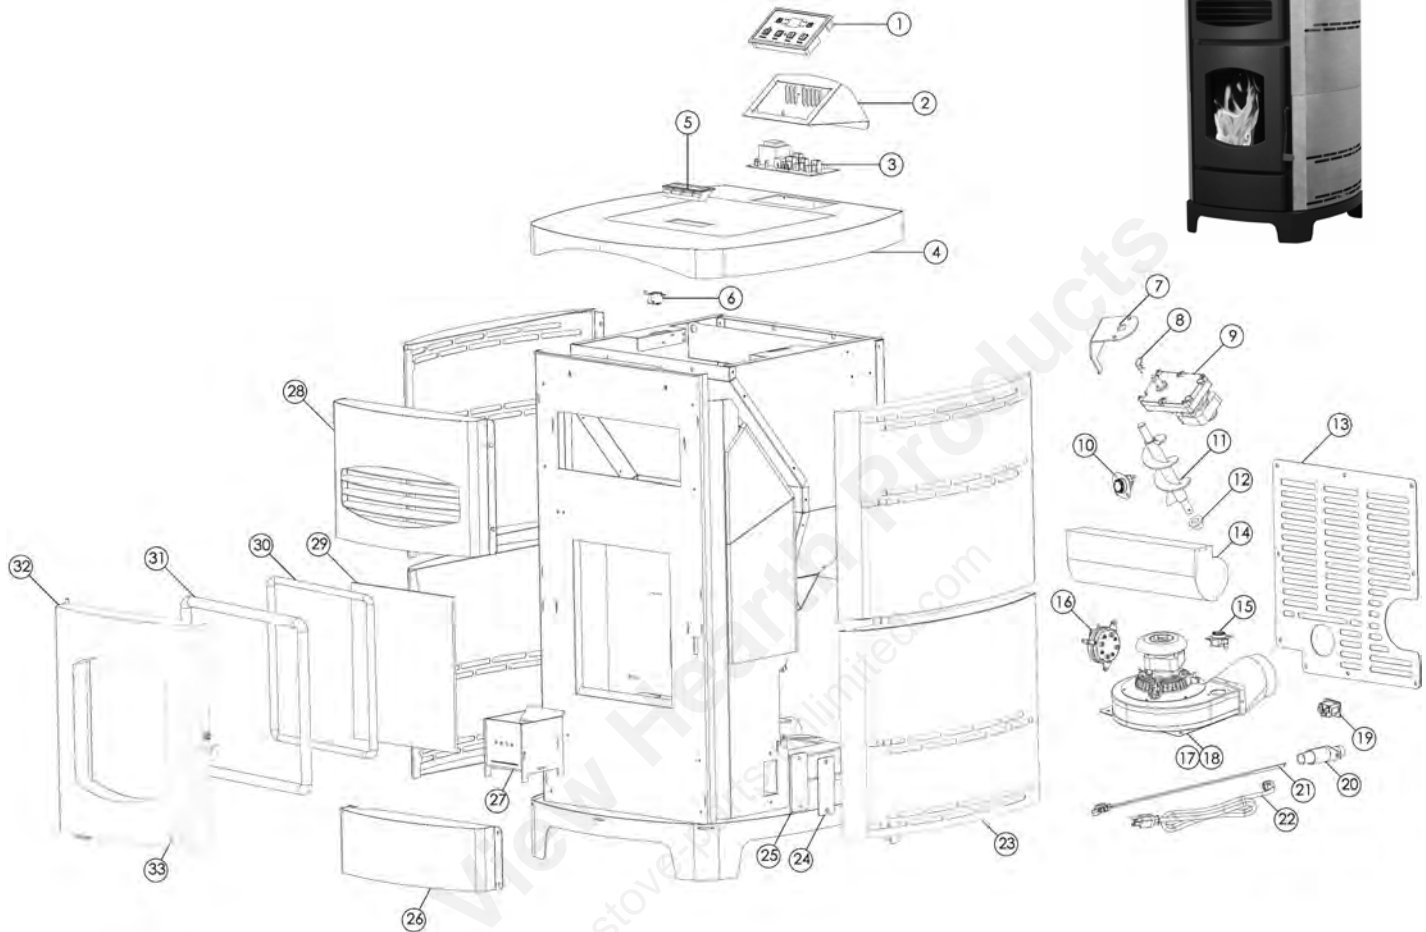

Key	Parts No.	Description	Qty.
1	80630	PCBA, Controller	1
2	892199	Housing, PCBA Controller	1
3	80631	PCBA	1
4	892771	Top Assembly	1
5	891148	Hopper Handle	1
6	80491	Hopper Switch	1
7	892188	Auger Motor Bracket	1
8	83529	Hair Pin	1
9	80488	Auger Motor	1
10	80599	T-disc Exhaust	1
11	892187	Auger	1
12	891132	Auger Bushing	1
13	892776	Vented Back Panel	1
14	80709	Convection Blower	1
15	80455	High Limit T-disc	1
16	80549	Vacuum Switch	1
17	80602	Exhaust Blower	1
18	88166	Gasket, Exhaust Blower	1

19	80462	3 Prong Receptacle	1
20	86633	Ignitor Tube	1
21	80607	Ignitor	1
22	80461	Power Cord	1
23	892764	Side Panels - Set of 2 (Gloss Black)	2
	892765	Side Panels - Set of 2 (Polished Stainless)	
	892766	Side Panels - Set of 2 (Brushed Stainless)	
24	892770	Ash Covers	2
25	88266	Ash Cover Gaskets	2
26	892773	Front Lower Plate	1
27	86624	Burn Pot	1
28	892774	Front Louver	1
29	892775	Door Glass	1
30	88267	Glass Gasket	4 ft.
31	88082	Door Gasket	5 ft.
32	892777	Door	1
33	892663	Door Handle	1