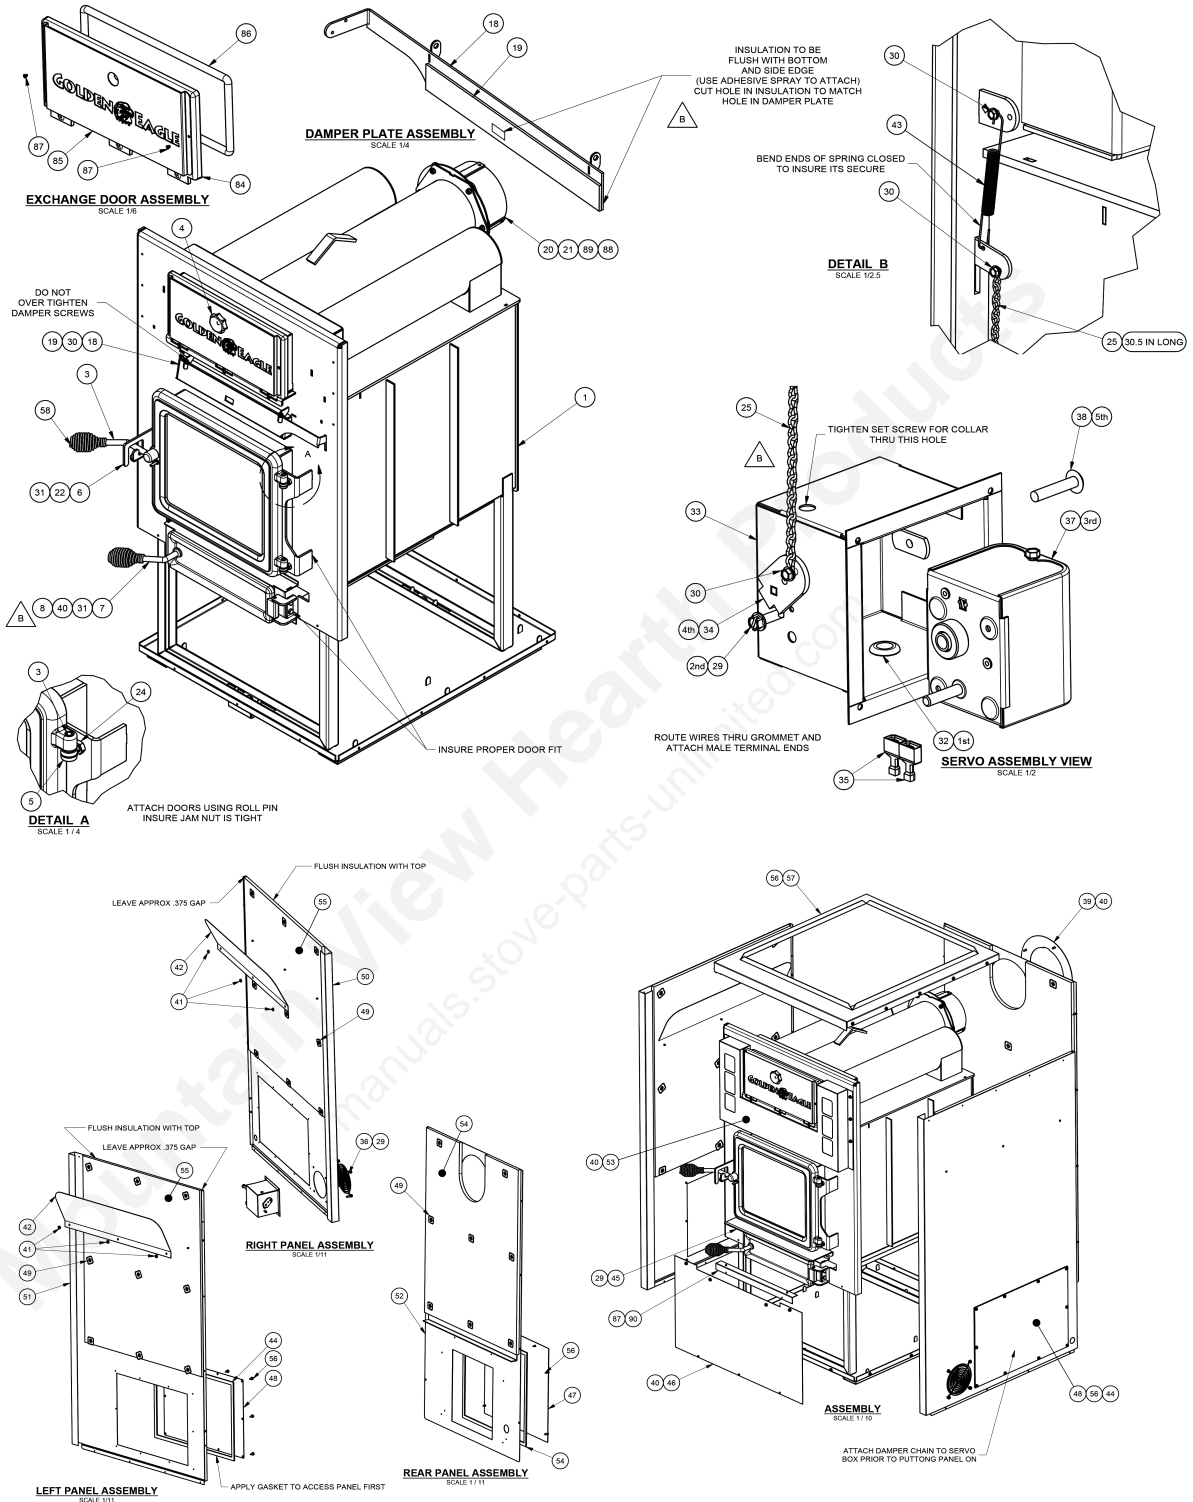

Key	Parts No.	Description	Qty.
3	69989	Door Assembly	1
4	892351	Exchange Handle	1
5	40571	Hinge Block	2
6	26866	Door Latch	1
7	69997	Ash Pan Door Assembly	1
8	26751	Ash Pan	1

Key	Parts No.	Description	Qty.
9	88212	Base Blanket	1
10	88214	Back Blanket	1
11	88213	Side Blanket	2
12	89066	Firebrick (4½ x 9)	35
13	26596	Firebrick (4½ x 9) (Notched)	2
14	891414	Half Firebrick	1
15	26945	Brick Retainer	1