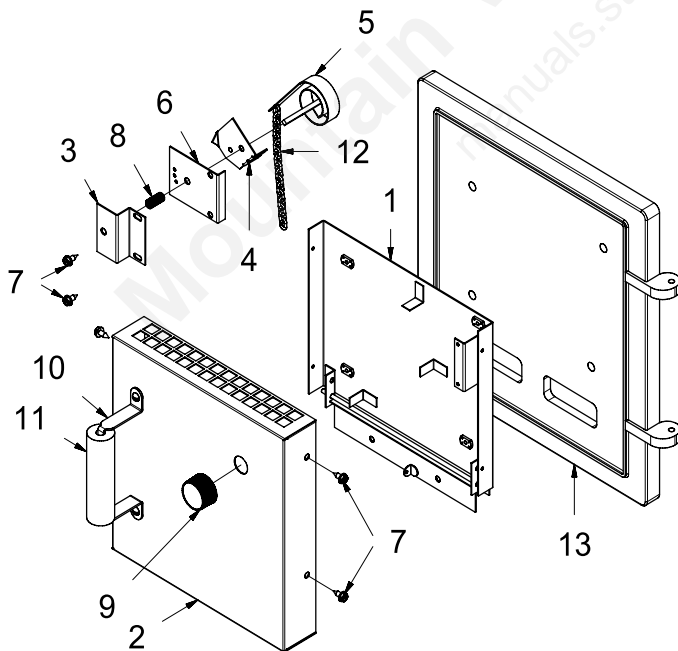

Ref #	Parts #	Description	Qty.
-	68733H	Thermostat Box Assembly (Color - Hammetone Grey)	
1	68722	Thermostat Panel Weldment	1
2	68732H	Thermostat Cover Weldment (Color - Hammetone Grey)	1
3	23429	Thermostat Step Plate	1
4	23431	Friction Plate	1
5	81903	Thermostat	1
6	23427	Thermostat Mounting Bracket	1
7	83172	#10 Sheet Metal Screw	6
8	89041	Spring	1
9	89175	Thermostat Knob	1
10	23425	Handle Bracket	2
11	89520	Wooden Handle	1
12	86318	Thermostat Chain	.542 ft.
13	68217	Feed Door Assembly (Includes Door and Gasket)	1
N/S	83106S	Machine Screw, 10 - 24 x 1/2" SI HD Z	2
N/S	83136	Washer, 9/32" I.D. - 5/8" O.D. - 1/16" Thick	1
N/S	83816	Cotter Pin, 1/16" x 3/4"	1