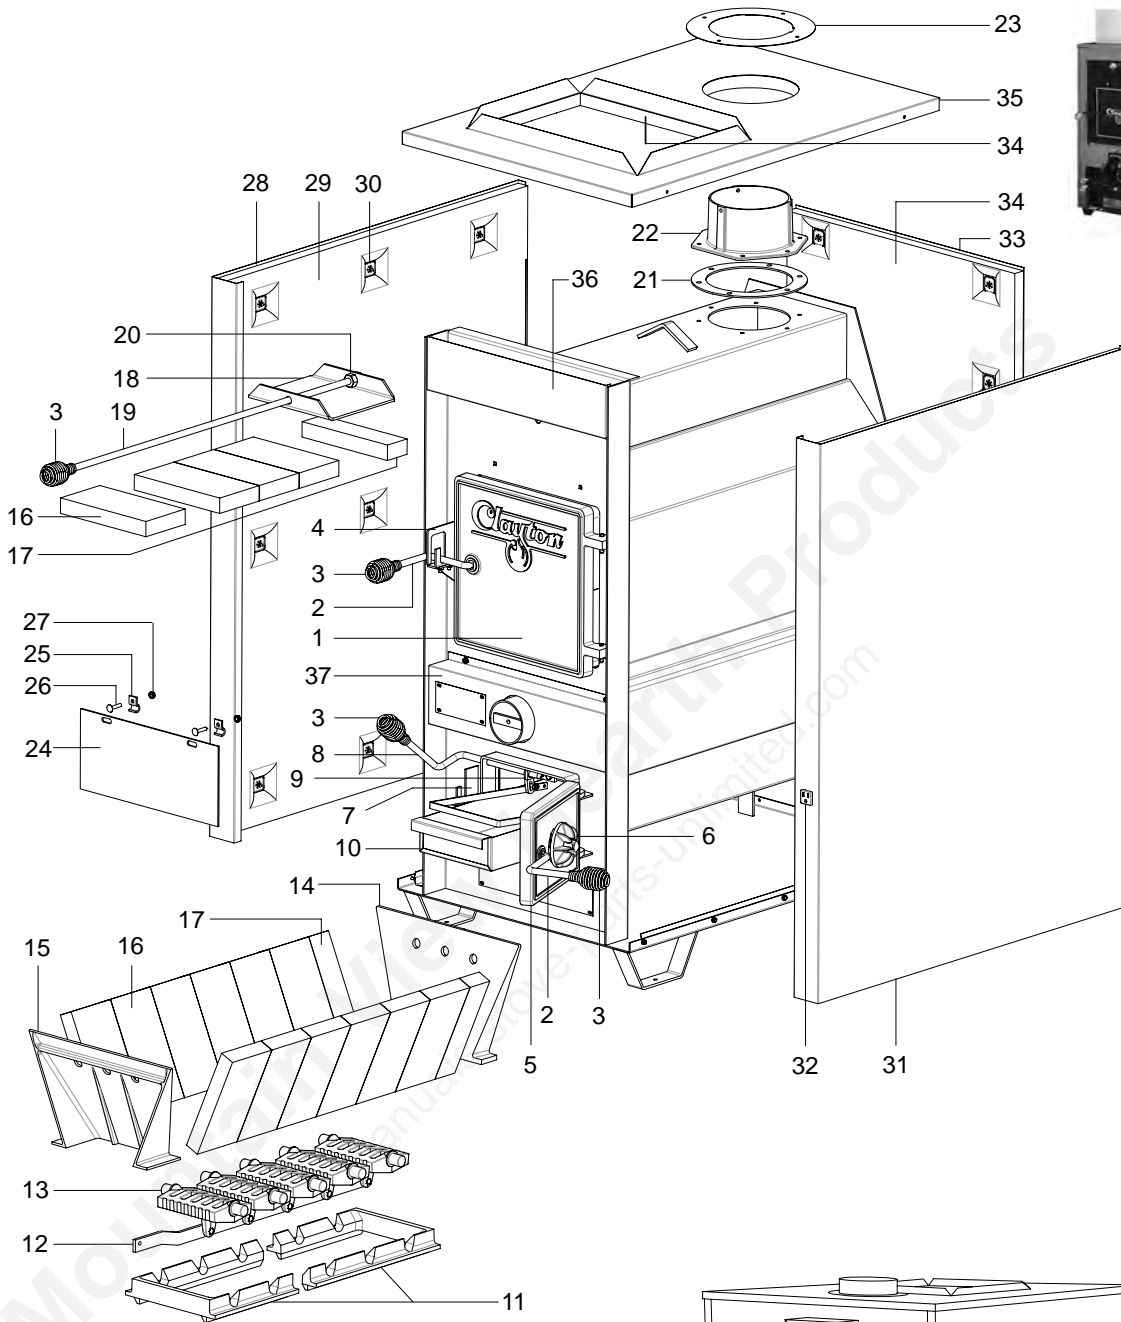

Clayton Furnace - 1600G/1800G

1-800-750-2723
usstove.com

Key	Parts No.	Description	Qty.
1	69091	Feed Door Assy. (w/Rope Gasket)	1
2	24179	Door Handle	2
N/S	83444	Lock Nut, 1/2-13	2
N/S	83835	Washer	2
3	89574	Spring Handle	4
4	23786	Feed Door Latch	1
5	68880	Ash Door Assy. (w/Rope Gasket)	1
6	23859B	Draft Cap	1
7	23823	Ash Door Latch	1
N/S	C21399	Hinge Pin, 5/16" x 1"	4
8	69005	Shaker Handle	1
9	24204	Bracket, Shaker Handle	1
N/S	83339	1/4-20 x 3/4 Bolt	2
N/S	83250	1/4-20 Hex Nut	2
10	68882 • 68919	Ash Pan Ash Pan - 1800	1
11	40312 • 40337	Grate Retainer Grate Retainer - 1800	2
12	891341 • 891339	Shaker Bar Shaker Bar - 1800	1
13	40314 • 40314	Shaker Grate Section Shaker Grate Section	5 7
N/S	83379	1/4-20 x 1 Bolt	5-7
N/S	83261	1/4-20 Lock Nut	5-7
14	40313 • 40339	Back Liner Back Liner - 1800	1
15	40344 • 40338	Front Liner Front Liner - 1800	1
16	89066 • 89066	Full Firebrick (4 1/2w x 9t x 1 1/4 thick) Full Firebrick (4 1/2w x 9t x 1 1/4 thick)	16 22
17	891414 • 891414	Half Firebrick (2 1/4w x 9t x 1 1/4 thick) Half Firebrick (2 1/4w x 9t x 1 1/4 thick)	3 2
18	24231	Slide Baffle	1
19	86603 • 86607	Baffle Rod Baffle Rod - 1800	1
20	83444	Lock Nut, 1/2-13	2
21	88032	Gasket, Flue Collar - 1600 ONLY	1
22	40246	Flue Collar - 1600 ONLY	1
23	22761B • 23958	Flue Collar Ring Flue Collar Ring - 1800	1
24	23800	Smoke Curtain	1
25	23787	Smoke Door Clip	2

NOTICE: Item numbers including a • note the components for the model 1800

Key	Parts No.	Description	Qty.
26	83445	Carriage Bolt, 1/4-20 x 1 1/4 Long	2
27	83250	Kep Nut, 1/4-20	2
28	68821G • 68962G	Cabinet Side, Left Cabinet Side, Front Left - 1800	1
29	C98771 • 23977	Insulation Side Insulation Side - 1800	2
30	83884	Insulation Retainer	41
31	68822G • 68961G	Cabinet Side, Right Cabinet Side, Right - 1800	1
N/S	69002G	Cabinet Side, Back - 1800	2
32	80351	Receptacle, Snap-In	1
N/A	80336	Receptacle Wiring	1
33	68823G • 68963G	Cabinet Back Cabinet Back - 1800	1
34	C98971 • 23978	Insulation, Back Insulation, Back	1 2
34*	C98871 • 23979	Insulation, Top Insulation, Top	2 1
35	69088G • 68964G	Cabinet Top Cabinet Top - 1800	1
36	23817G • 24190G	Front Filler Front Filler - 1800	1
37	23818G • 24508G	Draft Cover Draft Cover - 1800	1
38	80130	Fan Center	1
N/S	68859	Conduit+Wires	1
39	80692	3-Speed Switch	1
40	C9267M	Plastic Knob	1
41	80145	Honeywell High Limit Control	1
42	69160	3-Speed Motor (1/3 HP)	1
43	69281	Blower Housing	1
N/S	C60471	Blower Assembly	1
44	C45699	Capacitor	1
45	23880	Capacitor Bracket	1
N/S	83455	#8 x 1/2 Screw	2
46	23819G	Aqua-Siphon Cover	1

Forced Air Draft Kit (C60357F) - Pt # 69189

1	69190	Draft Blower Assembly (54 CFM)	1
2	69192	FAD Bracket	1
3	83379	1/4-20 x 1 Bolt	2
4	83250	1/4-20 Hex Nut	2
5	83244	10-24 Kep Nut	3
N/S	80129	Wall Thermostat	1