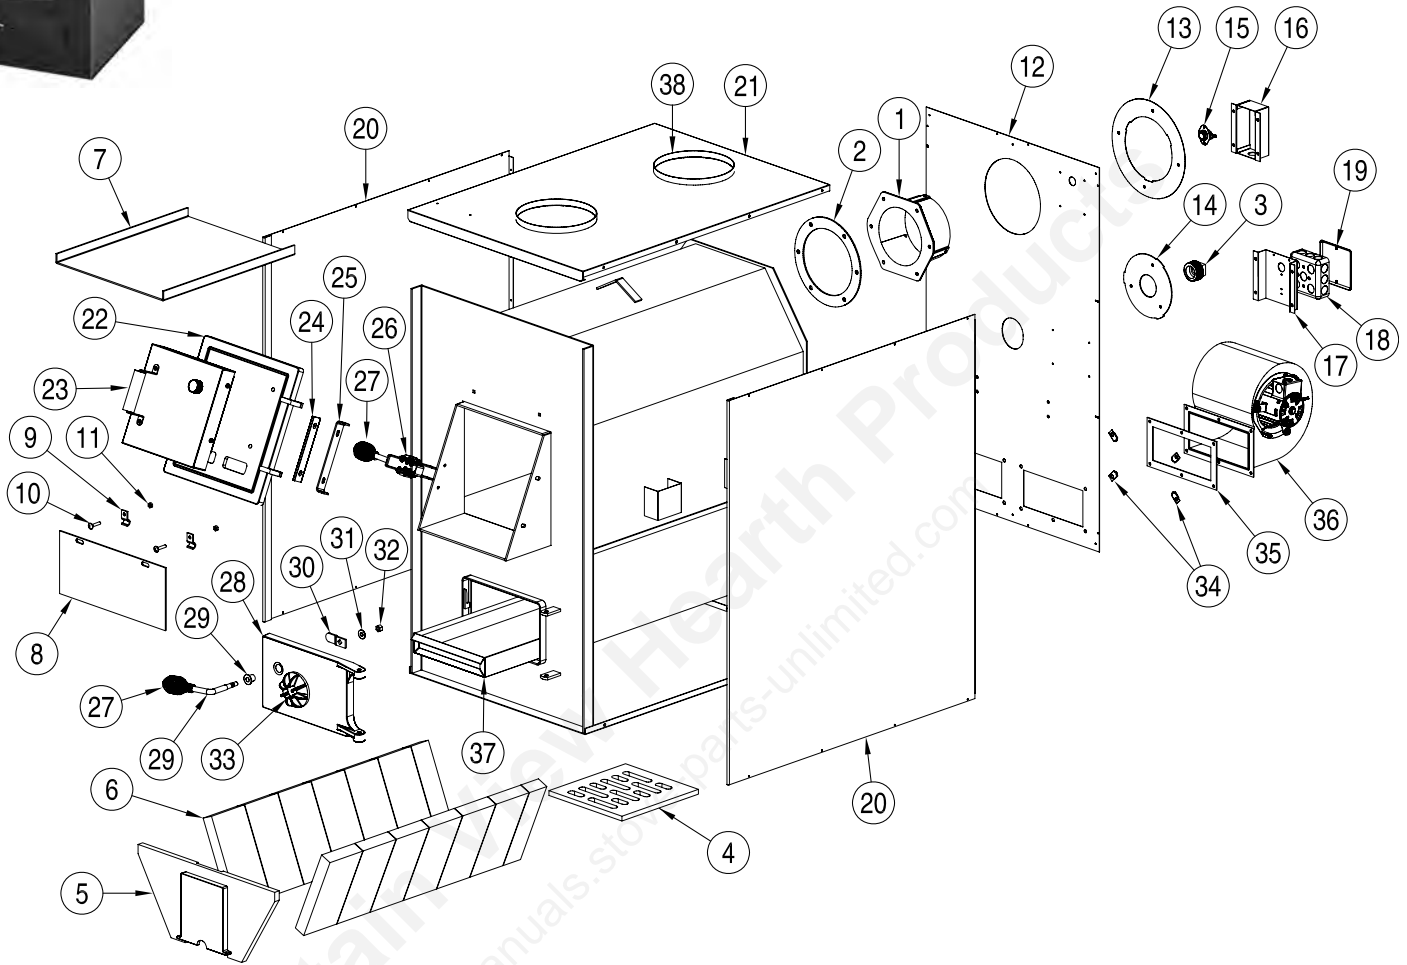

Optional Kit 11DIKL

Key	Parts No.	Description	Qty.
1	80243A	Draft Blower Assembly (54 CFM)	1
2	68618	FAD Bracket	1
3	83379	1/4-20 x 1 Bolt	2
4	83250	1/4-20 Hex Nut	2
5	68231	Fan Control Cord Assembly	1
6	80130	Fan Center	1
7	68231	Fan Control Cord Assembly	2
8	80145	Honeywell High Limit Control	1
9	80129	Wall Thermostat	1
N/S	80006	73B Wire Nut	4