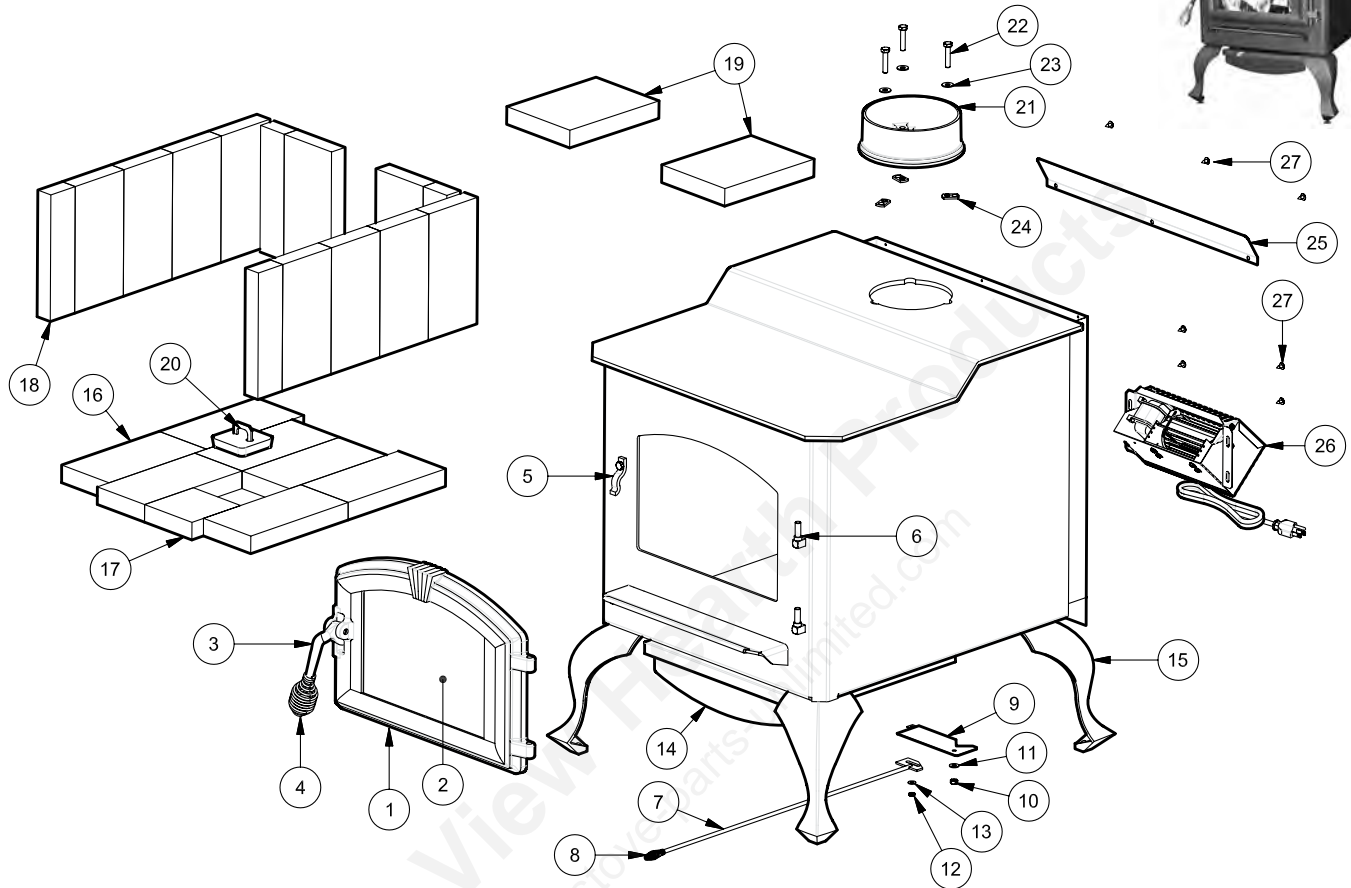

Key	Parts No.	Description	Qty.
1	69524	Feed Door Assembly	1
N/S	25507	Door Only	1
N/S	88066	Feed Door Gasket	5 ft
2	891053	Door Glass	1
N/S	88087	Glass Gasket	4 ft
3	25692	Door Handle - Bent	1
4	891135	Spring Handle (LG-Nickel)	1
	89574	Spring Handle (LG-Brass)	1
5	25080B	Feed Door Latch	1
N/S	83506	Door Handle Roll Pin	1
6	891738	Feed Door Hinge Pad w/hardware	2
N/S	83274	Nut 3/8-16	2
N/S	83045A	Washer	2
7	69410	Damper Control Rod	1
8	891331	Spring Handle (SM-Nickel)	1
	89954	Spring Handle (SM-Brass)	1
9	69470	Damper	1
10	83261	1/4-20 Lock Nut	1
11	83136	Washer	1

Key	Parts No.	Description	Qty.
12	83897	10-24 Lock Nut	1
13	83278	Washer	1
14	69408B	Ash Pan	1
15	25523	Cast Iron Leg	4
	83339	Leg Bolts	8
	83136	Washers	8
16	89066	Firebrick (4½ x 9)	17
17	24103	Half Firebrick (4½ x 4½)	1
18	891414	Half Firebrick (2¼ x 9)	3
19	891095	Firebrick (6 x 8¼)	2
20	40487	Ash Plug	1
21	25269	Flue Collar	1
N/S	88042	Flue Collar Gasket	2 ft
22	83432	5/16-18 Bolt	3
23	83045A	Washer	3
24	83431	Weld Tabs	3
25	25265B	Heat Shield Deflector	1
26	891492	Blower Assembly Only*	1
27	83172	#10x1/2 Screws	7

* Blower hardware sold separately