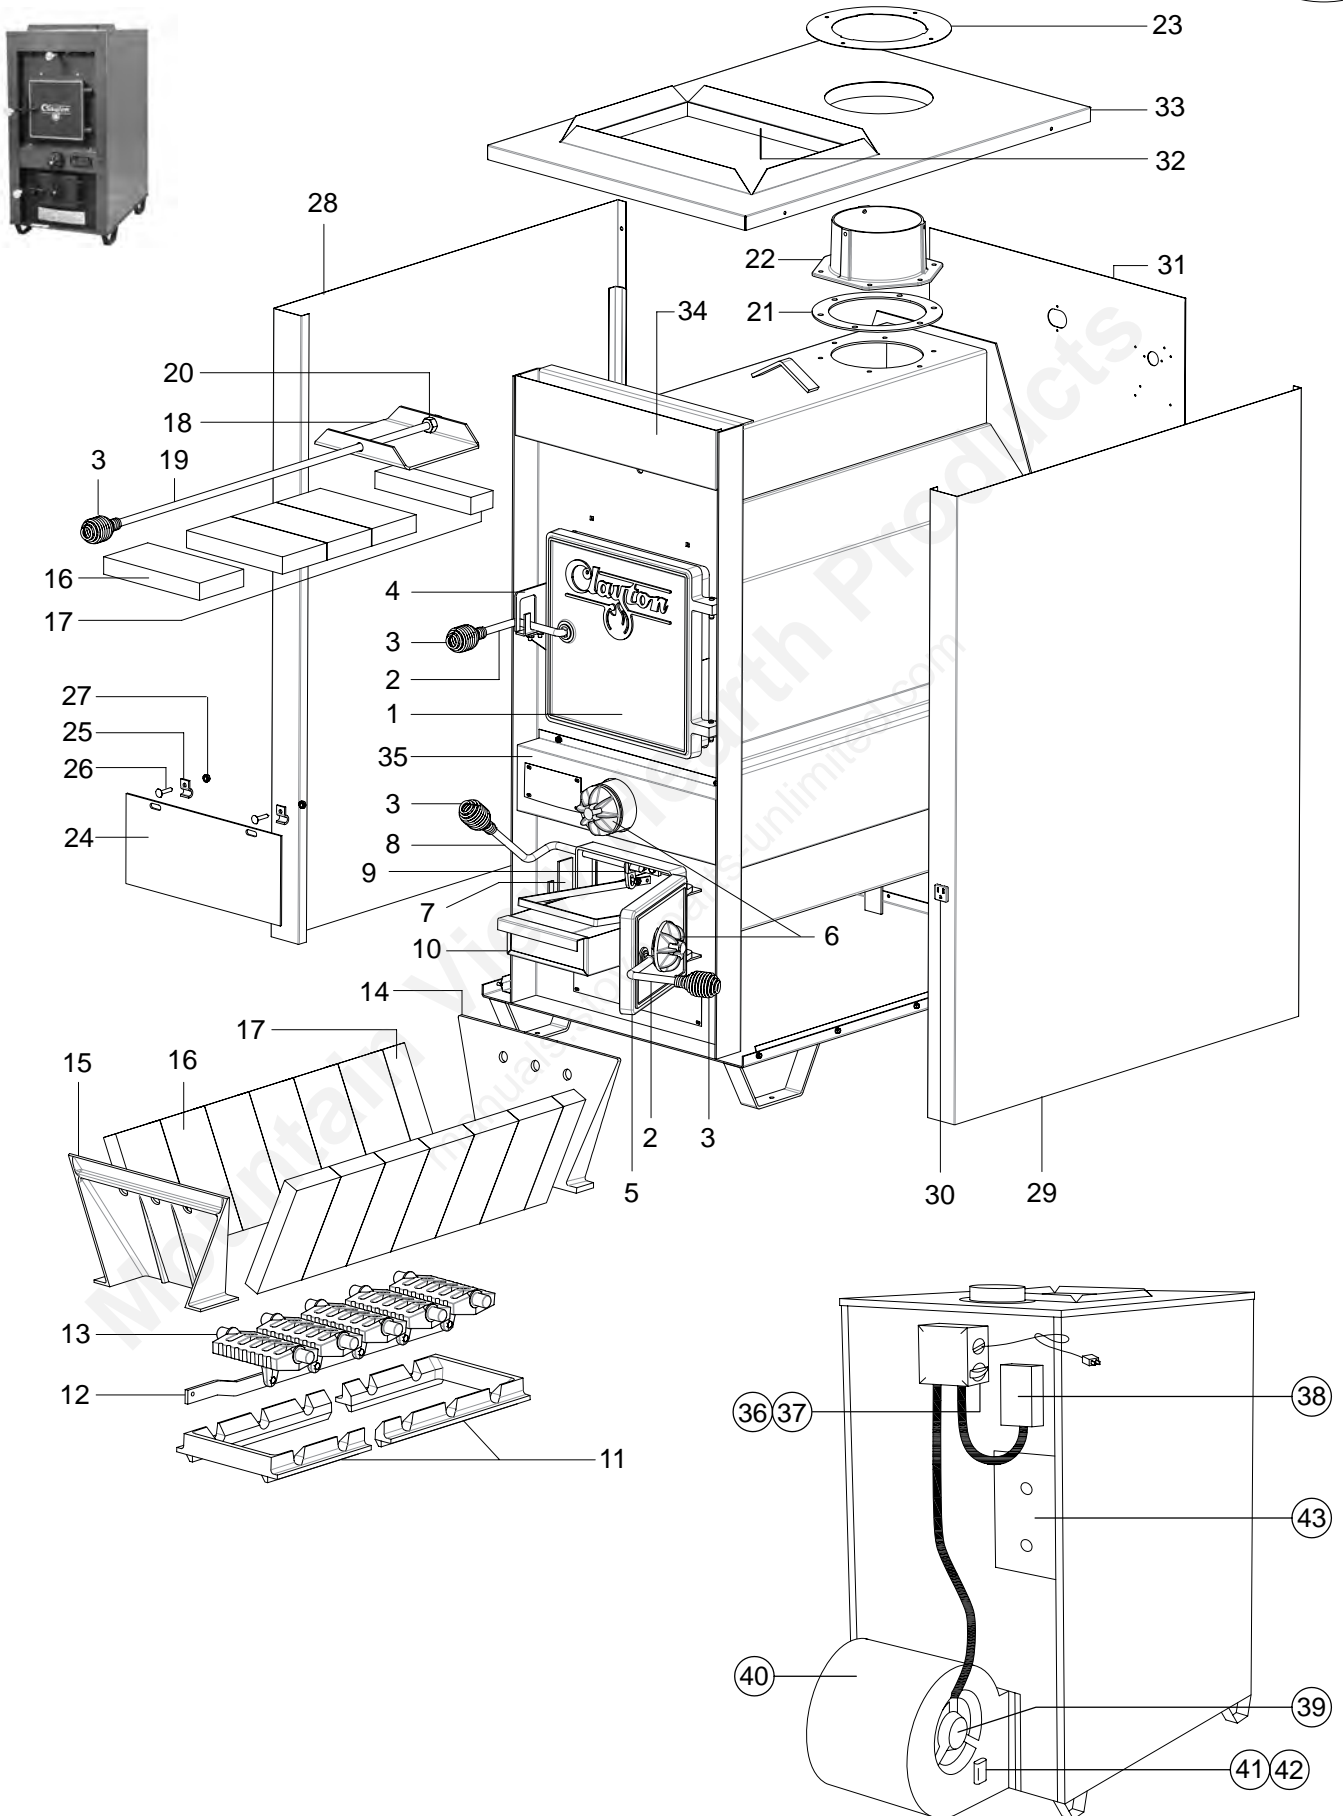

Clayton Furnace - 1600M

1-800-750-2723
usstove.com

Key	Parts No.	Description	Qty.
1	69091	Feed Door Assy. (w/Rope Gasket)	1
2	24179	Door Handle	2
N/S	83444	Lock Nut, 1/2-13	2
N/S	83835	Washer	2
3	89574	Spring Handle	4
4	23786	Feed Door Latch	1
5	68880	Ash Door Assy. (w/Rope Gasket)	1
6	23859B	Draft Cap	2
N/S	83503	Carriage Bolt	1
7	23823	Ash Door Latch	1
N/S	C21399	Hinge Pin, 5/16" x 1"	4
8	69005	Shaker Handle	1
9	24204	Bracket, Shaker Handle	1
N/S	83339	1/4 - 20 x 3/4 Bolt	2
N/S	83250	1/4 - 20 Hex Nut	2
10	68882	Ash Pan	1
11	40312	Grate Retainer	2
12	891341	Shaker Bar	1
13	40314	Shaker Grate Section	5
N/S	83379	1/4 - 20 x 1 Bolt	5-7
N/S	83261	1/4 - 20 Lock Nut	5-7
14	40313	Back Liner	1
15	40344	Front Liner	1
16	89066	Full Firebrick (4 1/2w x 9h x 1 1/4 thick)	16
17	891414	Half Firebrick (2 1/4w x 9h x 1 1/4 thick)	3
18	24231	Slide Baffle	1
19	86603	Baffle Rod	1
20	83444	Lock Nut, 1/2 - 13	2
21	88032	Gasket, Flue Collar	1
22	40246	Flue Collar	1
23	22761B	Flue Collar Ring	1
24	23800	Smoke Curtain	1
25	23787	Smoke Door Clip	2
26	83445	Carriage Bolt, 1/4 - 20 x 1 1/4 Long	2
27	83250	Kep Nut, 1/4 - 20	2
28	69452G	Cabinet Side, Left	1
29	69453G	Cabinet Side, Right	1
30	891127	Blank Receptacle, Snap-In	1
31	69454G	Cabinet Back	1
32	C98871	Insulation, Panel	1
33	69088G	Cabinet Top	1
34	23817G	Front Filler	1
35	23818G	Draft Cover	1
36	80692	3-Speed Switch	1
37	C9267M	Plastic Knob	1

Key	Parts No.	Description	Qty.
38	80388	Low Speed Thermodisc	1
39	80416	3-Speed Motor (1/3 HP)	1
40	69281	Blower Housing	1
N/S	C60471	Complete Blower Assembly	1
41	C45699	Capacitor	1
42	23880	Capacitor Bracket	1
N/S	83455	#8 x 1/2 Screw	2
43	23819G	Aqua-Siphon Cover	1
N/S	69392	Parts Bag	1
	88033	3/8" Feed Door Gasket	5 ft.
	88033	3/8" Ash Door Gasket	3 ft.