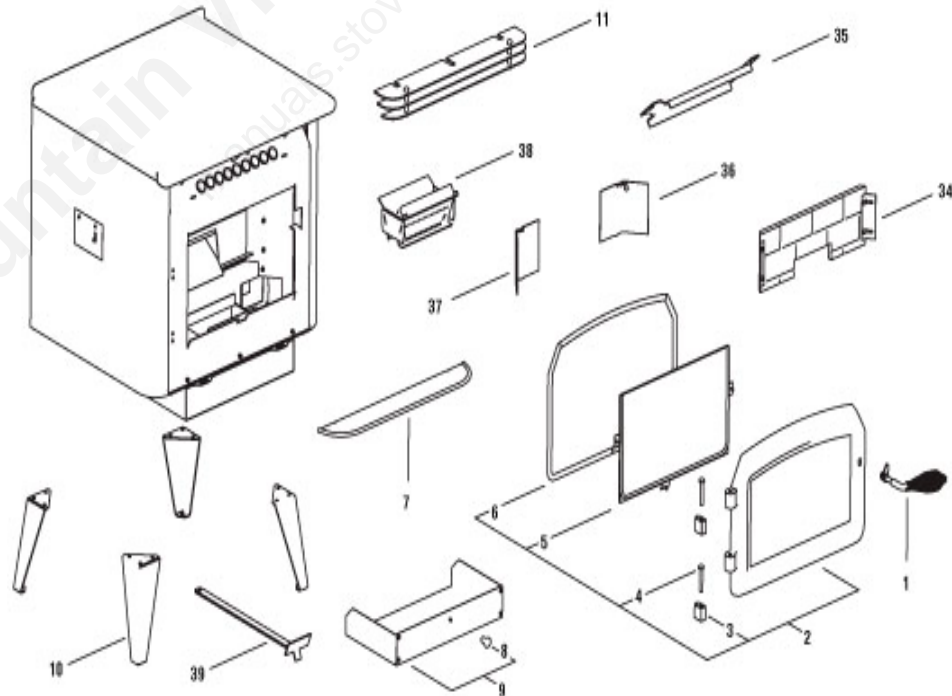

LENNOX HEARTH PRODUCTS
Service Replacement Parts List
Lennox
CASCADE-2
H6895
MODEL YEARS: 2008 - present

Item #	Part #	Description
Door Parts		
2	17150183	Firebox Door Assembly
**	H0469	Firebox Gold Door Assembly
**	N/A	Glass Clip Top
**	N/A	Glass Clip Bottom
5	17150084	Front Glass
4	H7219	Door Hinge Pin, (set of 2)
3	H7220	Door Hinge Blocks (set of 2)
1	17150086	Door Handle Assembly
**	17150086	Door Latch/Torque Plate
Body Components		
16	17150163	Left Side Panel
15	17150164	Right Side Panel
12	H7307	Rear Panel
15	17150150	Hopper Lid
10	17150030	Leg Set
7	17150046	Ashlip Painted Assembly
Electrical Components		
23	12046300	Auger Motor
22	17140110	Room Air /Exhaust Blower
17	17150027	Control Board
26	12150162	High Limit Disc
27	12150080	Low Limit Disc
24	12058820	Power Cord
20	17150075	Pressure Switch Vacuum
19	H7221	Hopper Lid Switch
25	17150126	Wiring Harness
Firebox Parts		
34	17150025	Firebrick Set
38	16050246	Ultra Grate
35	H5802	Firebox Heat Exchange Baffle
9	17152018	Ashpan Assembly
37	H4960	Ash Clean out Plate Left
36	H4961	Ash Clean out Plate Right

Auger System Component Parts		
29	17150239	Auger Shaft
32	12051001	Auger Bumper
33	12041300	Auger Collar & Set Screw
31	17150058	Auger End Plate W/Nylotron Bushing
28	12051100	Oilite Bushing
13	17150029	Damper Rod Assembly
Gaskets		
30	61050003	Auger End Plate/Flange Gasket
6	17157100	Door Rope Gasket
6	17157100	Glass Gasket Kit
**	61040040	Quick Disconnect Gasket
42	61057210	Exhaust Blower Gasket
MISC. COMPONENTS		
41	61057203	Room Air Blower gasket
11	17150147	Louver Assembly painted black
39	12055500	Grate Scraper Tool
40	17150028	Control Board Knob
**	12050004	Cleaning Brush
**	70K99	Touch Up Spray Paint
8	12151412	Ashpan Knob
**	14M80	Quick Disconnect 4 inch
21	12056003	Pressure Switch Hose

** = No picture

3" diameter

Mountain View Hearth Products
manuals.stove-parts-unlimited.com