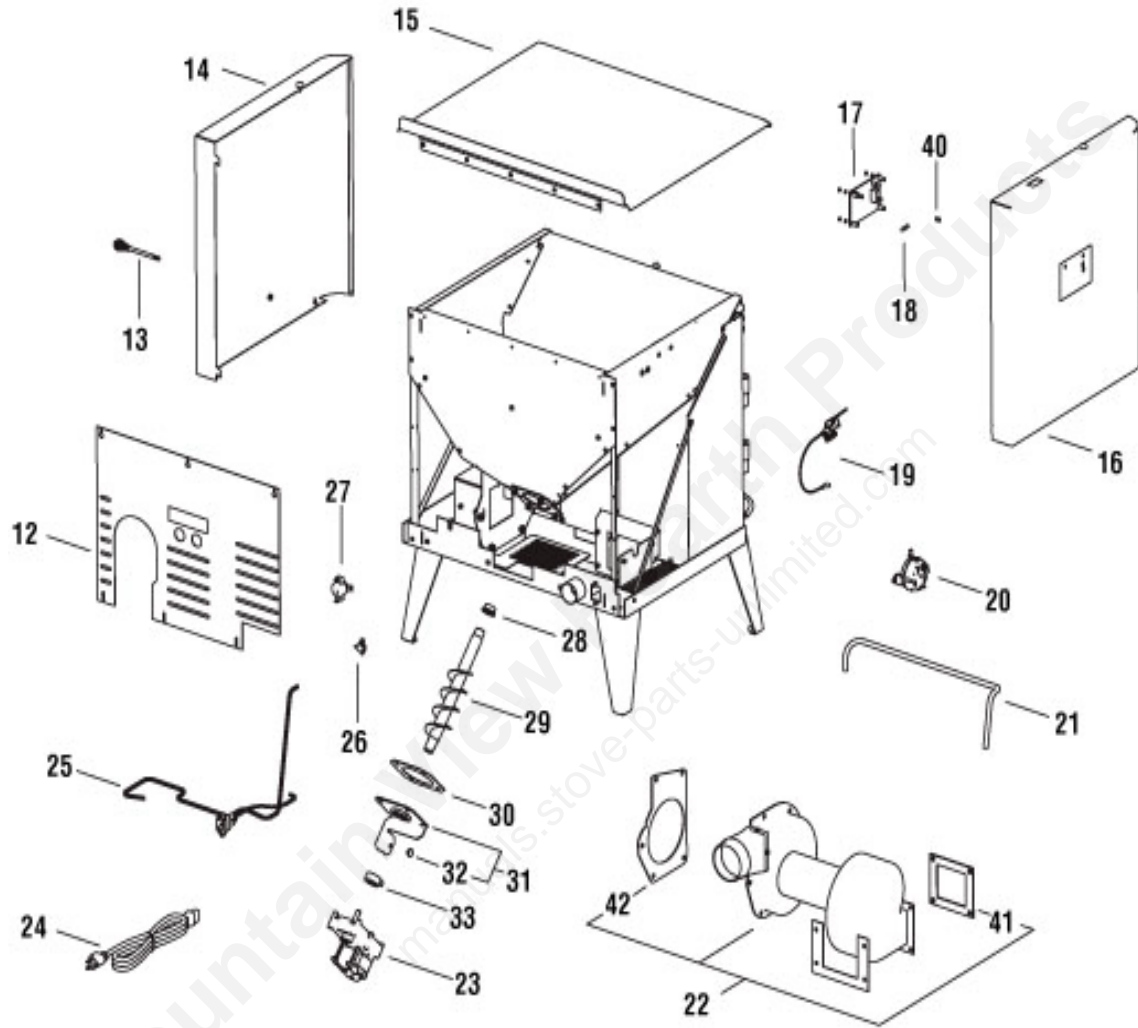

LENNOX HEARTH PRODUCTS
Service Replacement Parts List
Lennox
CASCADE-2
H6895
MODEL YEARS: 2008 - present

Item #	Part #	Description
Door Parts		
2	17150183	Firebox Door Assembly
**	H0469	Firebox Gold Door Assembly
**	N/A	Glass Clip Top
**	N/A	Glass Clip Bottom
5	17150084	Front Glass
4	H7219	Door Hinge Pin, (set of 2)
3	H7220	Door Hinge Blocks (set of 2)
1	17150086	Door Handle Assembly
**	17150086	Door Latch/Torque Plate
Body Components		
16	17150163	Left Side Panel
15	17150164	Right Side Panel
12	H7307	Rear Panel
15	17150150	Hopper Lid
10	17150030	Leg Set
7	17150046	Ashlip Painted Assembly
Electrical Components		
23	12046300	Auger Motor
22	17140110	Room Air /Exhaust Blower
17	17150027	Control Board
26	12150162	High Limit Disc
27	12150080	Low Limit Disc
24	12058820	Power Cord
20	17150075	Pressure Switch Vacuum
19	H7221	Hopper Lid Switch
25	17150126	Wiring Harness
Firebox Parts		
34	17150025	Firebrick Set
38	16050246	Ultra Grate
35	H5802	Firebox Heat Exchange Baffle
9	17152018	Ashpan Assembly
37	H4960	Ash Clean out Plate Left
36	H4961	Ash Clean out Plate Right

Auger System Component Parts		
29	17150239	Auger Shaft
32	12051001	Auger Bumper
33	12041300	Auger Collar & Set Screw
31	17150058	Auger End Plate W/Nylotron Bushing
28	12051100	Oilite Bushing
13	17150029	Damper Rod Assembly
Gaskets		
30	61050003	Auger End Plate/Flange Gasket
6	17157100	Door Rope Gasket
6	17157100	Glass Gasket Kit
**	61040040	Quick Disconnect Gasket
42	61057210	Exhaust Blower Gasket
MISC. COMPONENTS		
41	61057203	Room Air Blower gasket
11	17150147	Louver Assembly painted black
39	12055500	Grate Scraper Tool
40	17150028	Control Board Knob
**	12050004	Cleaning Brush
**	70K99	Touch Up Spray Paint
8	12151412	Ashpan Knob
**	14M80	Quick Disconnect 4 inch
21	12056003	Pressure Switch Hose

** = No picture

3" diameter

Mountain View Hearth Products
manuals.stove-parts-unlimited.com