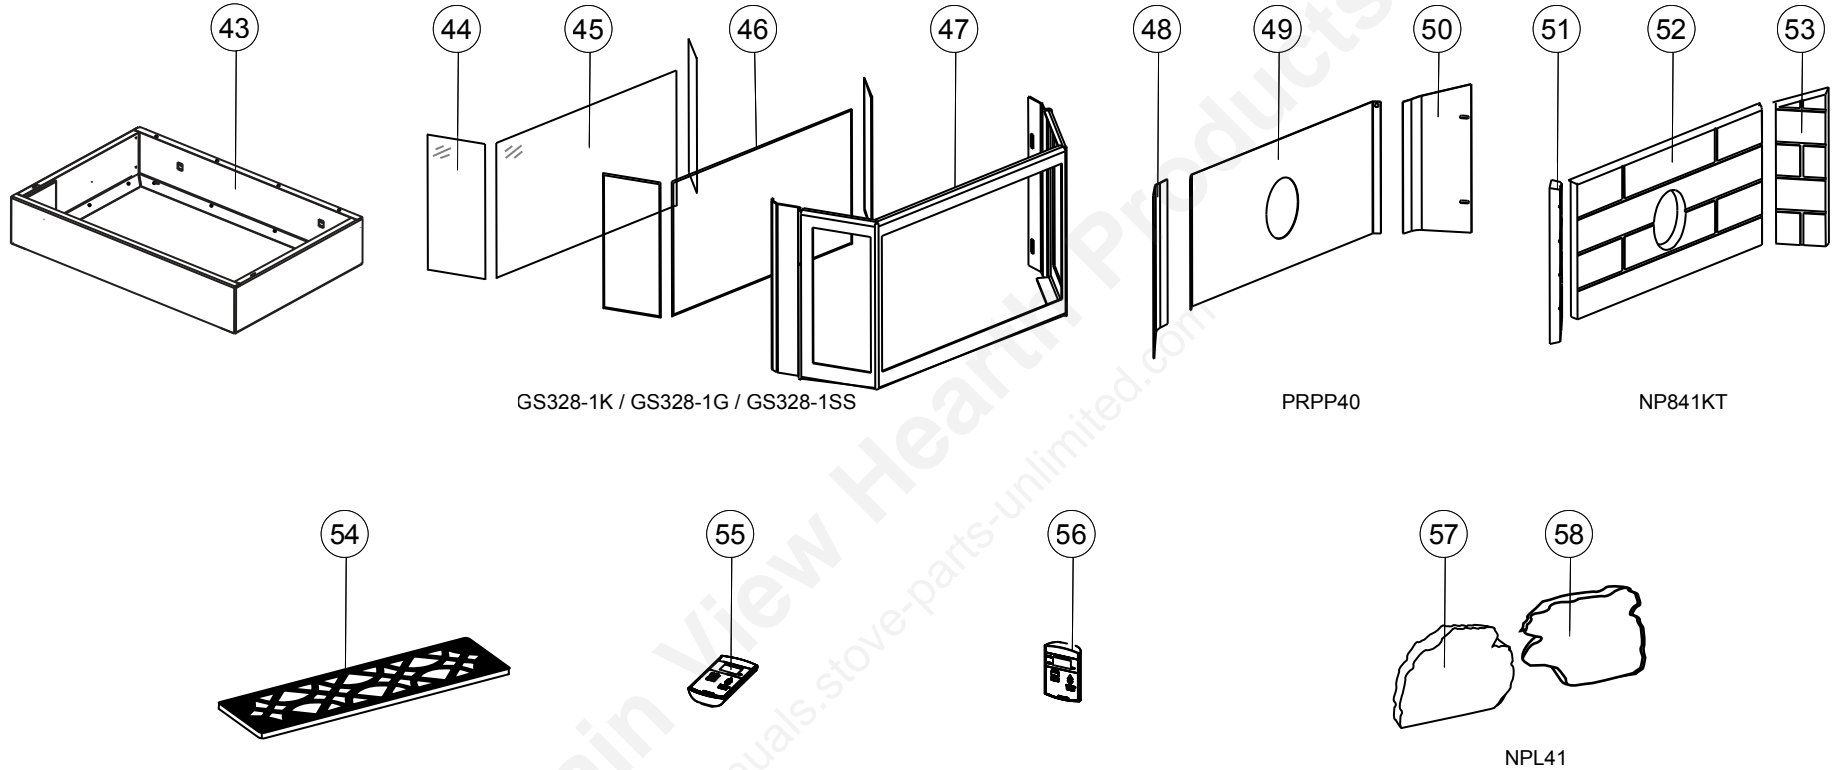

# NPS45 ACCESSORIES

ITEMS MAY NOT APPEAR EXACTLY AS ILLUSTRATED

| REF. NO. | PART NUMBER | DESCRIPTION                         | STOCKED |
|----------|-------------|-------------------------------------|---------|
| 43       | NPHE40-1    | HOPPER EXTENSION KIT                |         |
| 44       | W300-0037   | SIDE DOOR GLASS (X2)                |         |
| 45       | W300-0038   | CENTER DOOR GLASS (GS328-1)         |         |
| 46       | W562-0008   | DOOR GASKET(GS328-1)                | YES     |
| 47       | W225-0195   | BLACK DOOR FRAME (GS328-1K)         |         |
| 47       | W225-0195G  | GOLD DOOR FRAME (GS328-1G)          |         |
| 47       | W225-0195SC | SATIN CHROME DOOR FRAME (GS328-1SS) |         |
| 48       | W090-0143   | LEFT SIDE PORCELAIN PANEL (PRPP40)  |         |
| 49       | W090-0144   | REAR PORCELAIN PANEL (PRPP40)       |         |
| 50       | W090-0142   | RIGHT SIDE PORCELAIN PANEL (PRPP40) |         |

| REF. NO. | PART NUMBER | DESCRIPTION                      | STOCKED |
|----------|-------------|----------------------------------|---------|
| 51       | W090-0141   | RIGHT SIDE BRICK PANEL (NP841KT) |         |
| 52       | W090-0139   | REAR BRICK PANEL (NP841KT)       |         |
| 53       | W090-0140   | LEFT SIDE BRICK PANEL (NP841KT)  |         |
| 54       | GS200-G     | GOLD TRIVET                      |         |
| 54       | GS200-SS    | SATIN CHROME TRIVET              |         |
| 55       | F60         | HANDHELD REMOTE CONTROL          | YES     |
| 56       | W660-0081   | WALL MOUNTED THERMOSTAT          | YES     |
| 57       | W135-0336   | LEFT SIDE LOG (NPL41)            |         |
| 58       | W135-0337   | RIGHT SIDE LOG (NPL41)           |         |