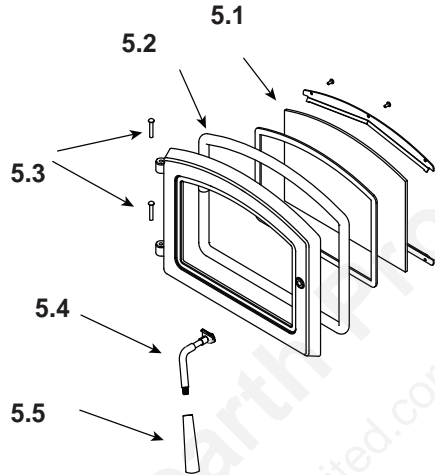

#5 Door Assembly

IMPORTANT: THIS IS DATED INFORMATION. When requesting service or replacement parts for your appliance please provide model number and serial number. All parts listed in this manual must be ordered from a dealer.

Stocked at Depot

ITEM	DESCRIPTION	COMMENTS	PART NUMBER	
5	Door Assembly		SRV7083-021	
5.1	Glass Assembly		SRV7081-173	Y
5.2	Rope, Door, 3/4" x 84"		832-1680	Y
5.3	Hinge Pins	Pkg of 2	433-1590/2	Y
5.4	Threaded Handle Assembly Kit		KS-5140-1448	Y
5.5	Handle Black Phenolic Kit		KS-5140-1442	Y