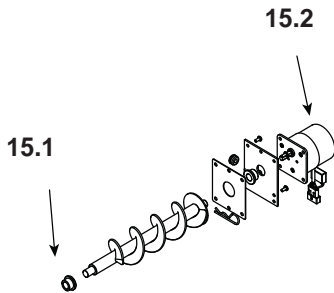

#15 Feeder Assembly

15	Feed Assembly Kit		SRV7077-014	
15.1	Feed Shaft Bushing	Pkg of 2	7000-600/2	
15.2	Feed Motor		SRV7000-670	Y
	Ambient Probe		SRV7000-668	Y
	Exhaust Probe		SRV7000-669	Y
	Wire Harness		SRV7077-184	Y
	Wire Clip	Pkg of 10	7000-400/10	Y