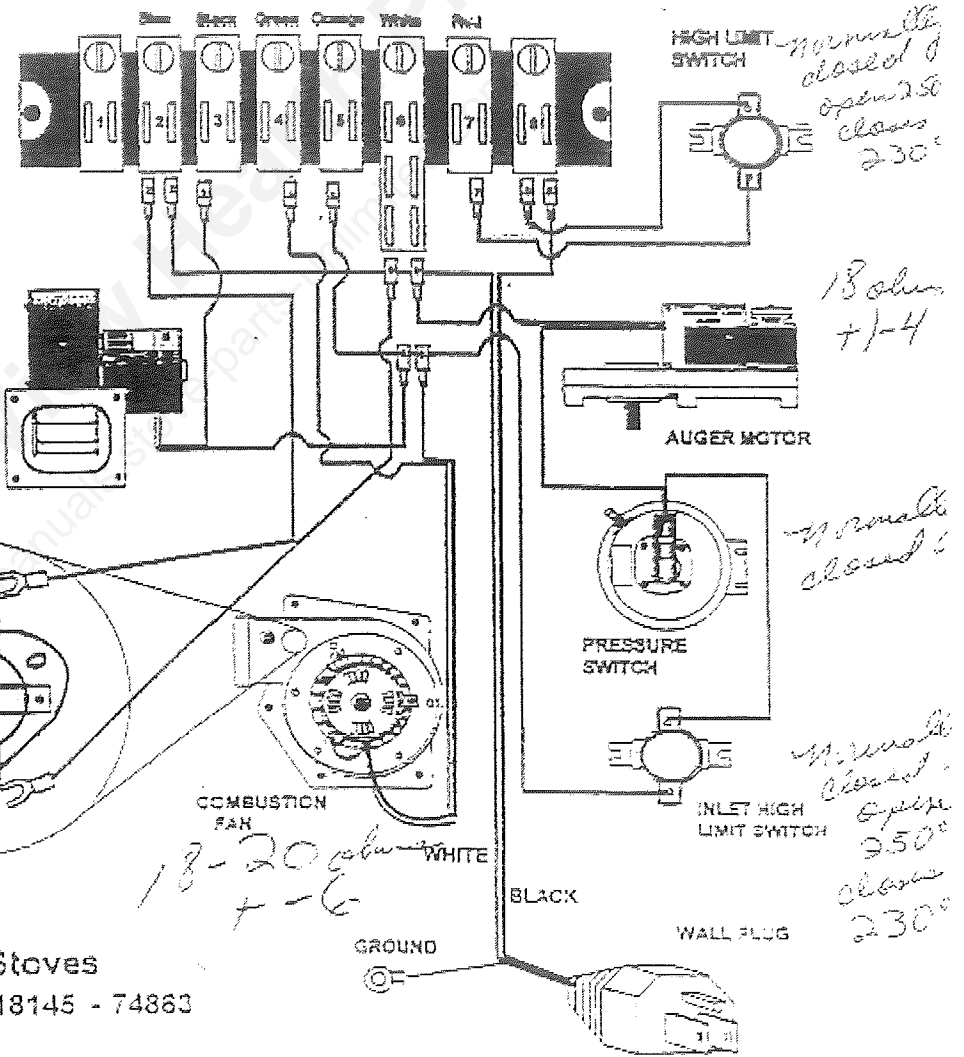

1170Y
Steps
19 int.
4
5

1.4 ON (3sec) #1925
7.1 OFF (3sec) ON HEAT

12055902

For Advantage Series Stoves
Serial Number Range 18145 - 74863

This shows using the new Control Board