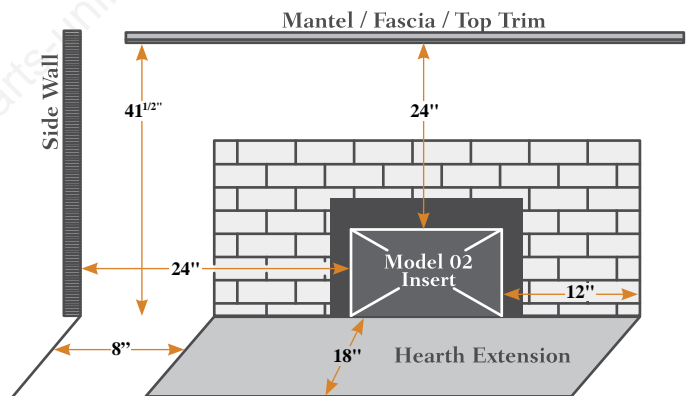

Model 02

The versatile Model 02 Catalytic Wood Burning Insert transforms virtually any fireplace into a beautiful, efficient source of comfort. Its compact design even fits into zero-clearance fireboxes, adding advanced catalytic combustion technology to the natural appeal of a real wood fire. Optional gold or black trim allows you to choose the look that complements your home's unique style.

 **Country Flame**[®]
by American Energy Systems Inc.

Model 02 Catalytic Wood Burning Insert

Gain Efficiency

With the Model 02 Catalytic Wood Burning Insert, you can turn your open-masonry or zero-clearance fireplace—formerly a significant point of heat loss—into an efficient source of warmth and savings. Features include:

- 72% Efficiency
- Max Heating Capacity: 34,100 BTU
- Heavy Gauge Steel Construction
- 422 Pounds
- Max Burn Time: 12 Hours
- Max Log Length: 20"
- Black or Gold Door & Trim Options
- 6" Flue Opening
- Air Wash Equipped for Cleaner Glass
- Dual Blowers Standard (125 CFM Each)
- Approved for Installation into Zero-Clearance Wood Burning Fireplaces

Installation

With our optional trim skirt and leveling base plate, you can easily trim off the lower louvers below the zero-clearance firebox.

Minimum Fireplace Dimensions:	
Opening Height	18"
Opening Width	28"
Depth	18"
Width at Back	22"