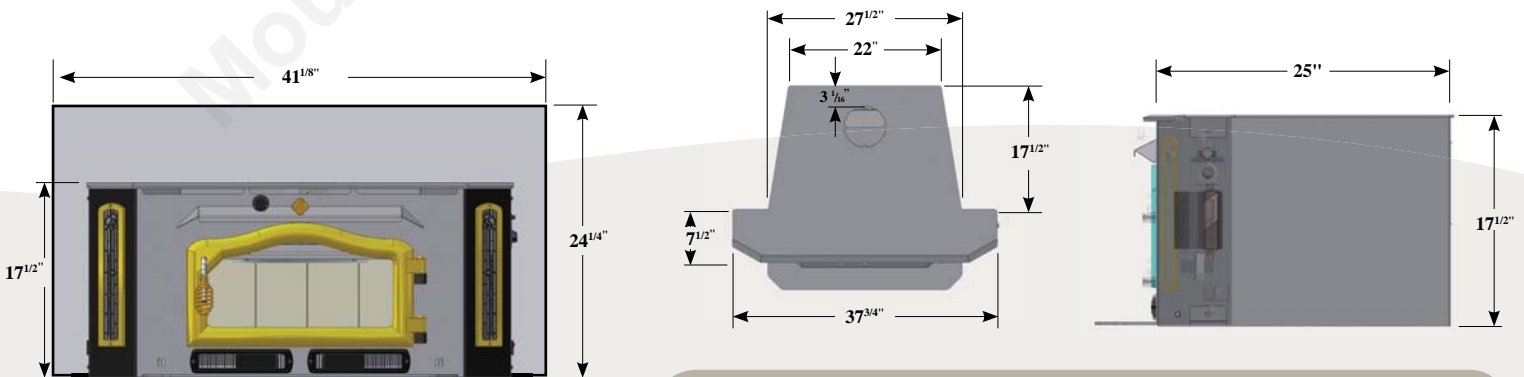

- 72% Efficiency
- Max Heating Capacity: 34,100 BTU
- Heavy Gauge Steel Construction
- 422 Pounds
- Max Burn Time: 12 Hours
- Max Log Length: 20"
- Black or Gold Door & Trim Options
- 6" Flue Opening
- Air Wash Equipped for Cleaner Glass
- Dual Blowers Standard (125 CFM Each)
- Approved for Installation into Zero-Clearance Wood Burning Fireplaces

Installation

With our optional trim skirt and leveling base plate, you can easily trim off the lower louvers below the zero-clearance firebox.

Minimum Fireplace Dimensions:	
Opening Height	18"
Opening Width	28"
Depth	18"
Width at Back	22"