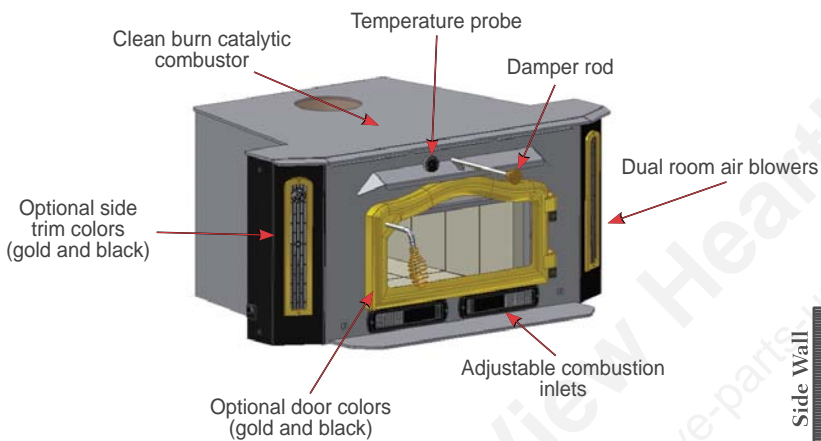

Model 02

The versatile Model 02 Catalytic Wood Burning Insert transforms virtually any fireplace into a beautiful, efficient source of comfort. Its compact design even fits into zero-clearance fireboxes, adding advanced catalytic combustion technology to the natural appeal of a real wood fire. Optional gold or black trim allows you to choose the look that complements your home's unique style.

 **Country Flame**[®]
by American Energy Systems Inc.

Model 02 Catalytic Wood Burning Insert

Gain Efficiency

With the Model 02 Catalytic Wood Burning Insert, you can turn your open-masonry or zero-clearance fireplace—formerly a significant point of heat loss—into an efficient source of warmth and savings. Features include:

- 72% Efficiency
- Max Heating Capacity: 34,100 BTU
- Heavy Gauge Steel Construction
- 422 Pounds
- Max Burn Time: 12 Hours
- Max Log Length: 20"
- Black or Gold Door & Trim Options
- 6" Flue Opening
- Air Wash Equipped for Cleaner Glass
- Dual Blowers Standard (125 CFM Each)
- Approved for Installation into Zero-Clearance Wood Burning Fireplaces

Installation

With our optional trim skirt and leveling base plate, you can easily trim off the lower louvers below the zero-clearance firebox.

Minimum Fireplace Dimensions:	
Opening Height	18"
Opening Width	28"
Depth	18"
Width at Back	22"