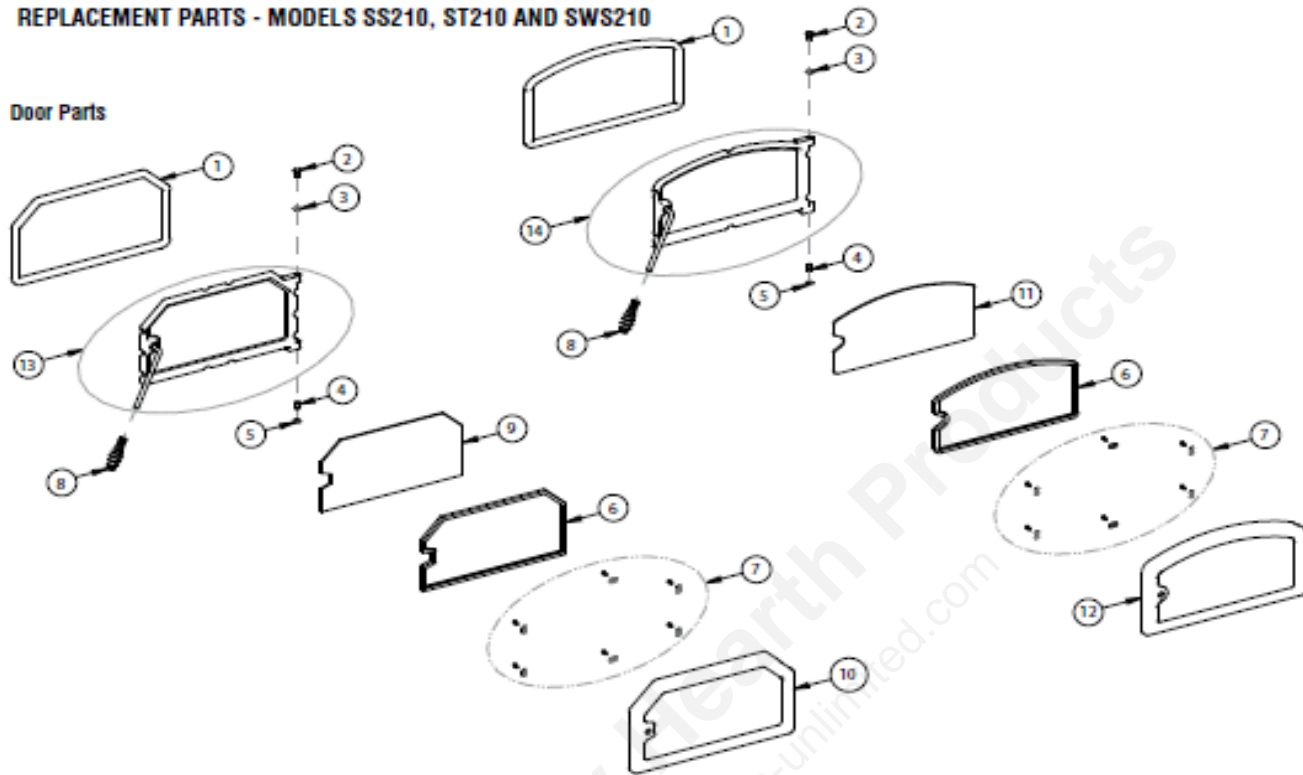

REPLACEMENT PARTS - MODELS SS210, ST210 AND SWS210

Door Parts

Blower Parts