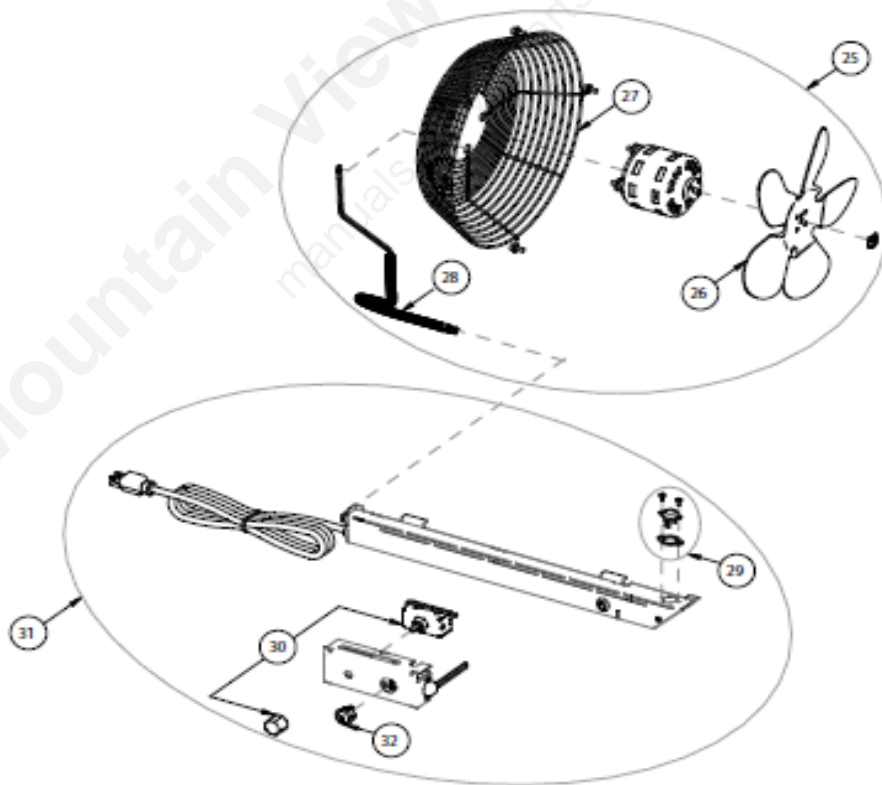

REPLACEMENT PARTS - MODELS SS210, ST210 AND SWS210

Door Parts

Blower Parts