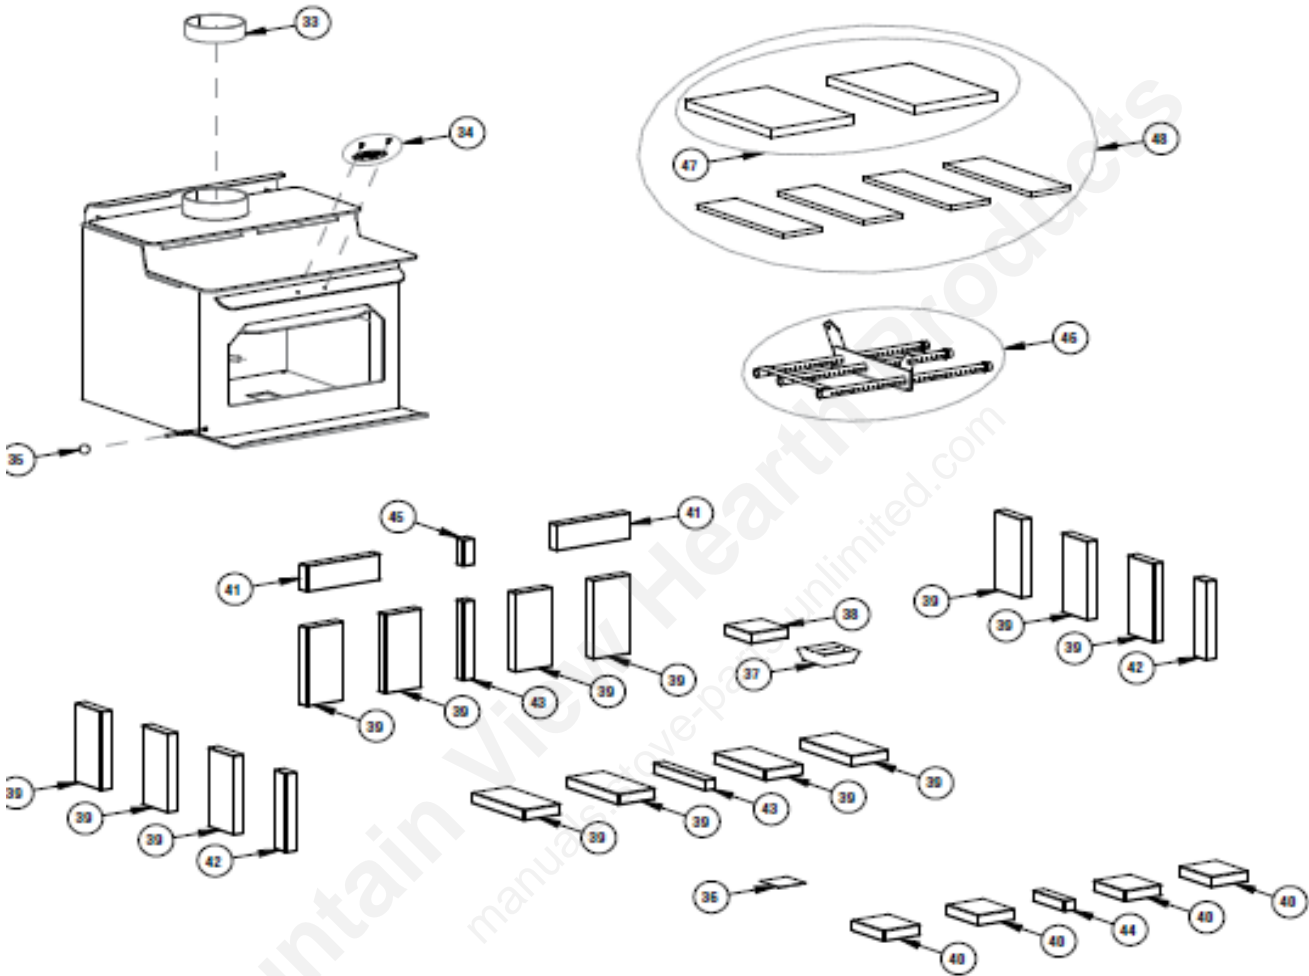

REPLACEMENT PARTS - MODEL ST210 AND SWS210