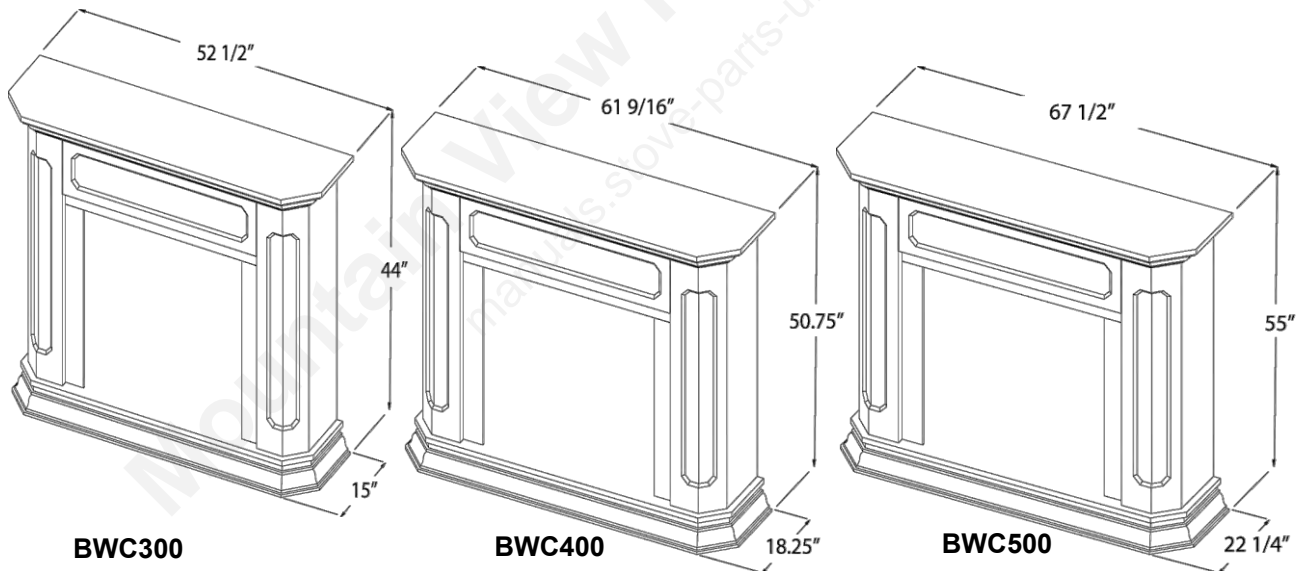

MODEL NUMBER	DESCRIPTION	WGT	CUBES	LIST PRICE
BWC300				
<i>Fits: DFX24, WEF26 (trim included, does not fit Manor or Designer faces)</i>				
BWC300-DW	300 size Barrington Wood Cabinet - Dark Walnut	103	7.96	\$1,124.00
BWC300-U	300 size Barrington Wood Cabinet - Unfinished	103	7.96	\$1,066.00
BWC400				
<i>Fits: CDVR33, 300DVB (fits all trims, Manor and Designer faces); DFX24, WEF33, WEF36 (trim included, does not fit Manor or Designer faces)</i>				
BWC400-DW	400 size Barrington Wood Cabinet - Dark Walnut	135	10.91	\$1,242.00
BWC400-U	400 size Barrington Wood Cabinet - Unfinished	135	10.91	\$1,183.00
BWC500				
<i>Fits: 400DVB, 500DVB, CDVR36, CDVR42, VF32, VF36, GCUF32, GCUF36 (fits all trims, Manor and Designer faces); LCUF32, LCUF36, MCUF36 (fits all trims and Manor faces, does not fit Designer faces)</i>				
BWC500-DW	500 size Barrington Wood Cabinet - Dark Walnut			\$1,391.00
BWC500-U	500 size Barrington Wood Cabinet - Unfinished	173	13.56	\$1,301.00