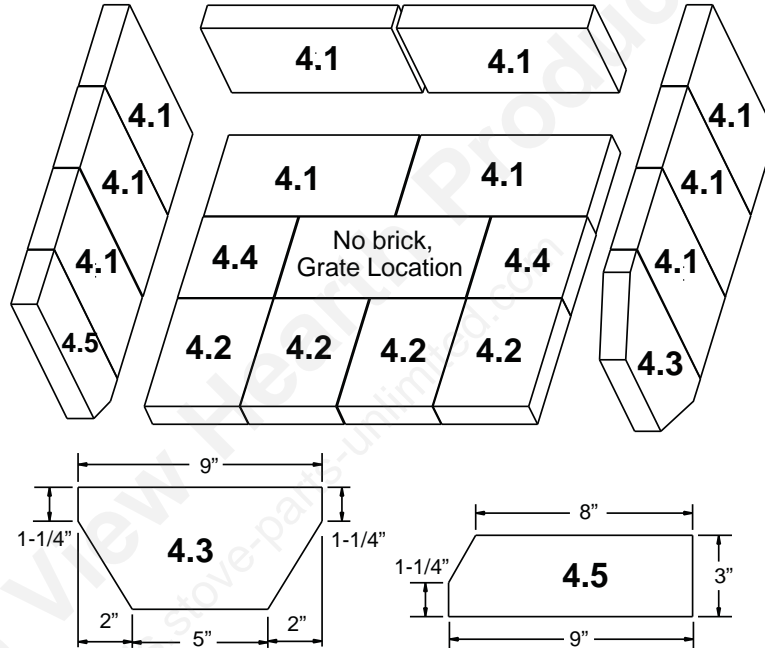

IMPORTANT: THIS IS DATED INFORMATION. When requesting service or replacement parts for your appliance please provide model number and serial number. All parts listed in this manual may be ordered from an authorized dealer.

Stocked at Depot

ITEM	DESCRIPTION	COMMENTS	PART NUMBER
1	Air Channel, Convection w/Bracket (Retain Original SN Label)		SRV7033-144
2	Air Supply Back		SRV7033-134
3	Panel Assembly, Side, Left		7033-038

#4 Brick Set Assembly

4	Brick Assembly - Complete Set	Pkg of 18	SRV7033-032	
4.1	Brick, 9 x 4-1/2 x 1-1/4"	Qty. 10 Req.		
4.2	Brick, 6 x 4-1/2 x 1-1/4"	Qty. 4 Req.		
4.3	Brick, 9 x 4-1/2 x 1-1/4" w/angles, see diagram	Qty. 1 Req.		
4.4	Brick, 4-1/2 x 4-1/2 x 1-1/4"	Qty. 2 Req.		
4.5	Brick, 9 x 3 x 1-1/4" w/angle, see diagram	Qty. 1 Req.		
	Brick, Uncut	Pkg of 1	832-0550	
		Pkg of 6	832-3040	
5	Tube Support Rack		7033-148	
6	Brick Retainer		7033-149	
7	Ceramic Fiber Blanket, 1/2" Thick (19" W x 13-3/4" H)		832-3390	Y
8	Baffle Board - 9-1/2 in W x 13-3/4 in H	Pkg of 2	SRV7033-209	Y
9	Rear Channel Assembly		7033-002	Y
10	Access Cover		SRV7038-196	
11	Panel Assembly, Side, Right		7033-037	
12	Tube Channel Top - Tube Channel Access Cover		SRV7033-237	
13	Tube, Channel Assembly	Manifold Tubes	SRV7033-023	Y

Additional service part numbers appear on following page.