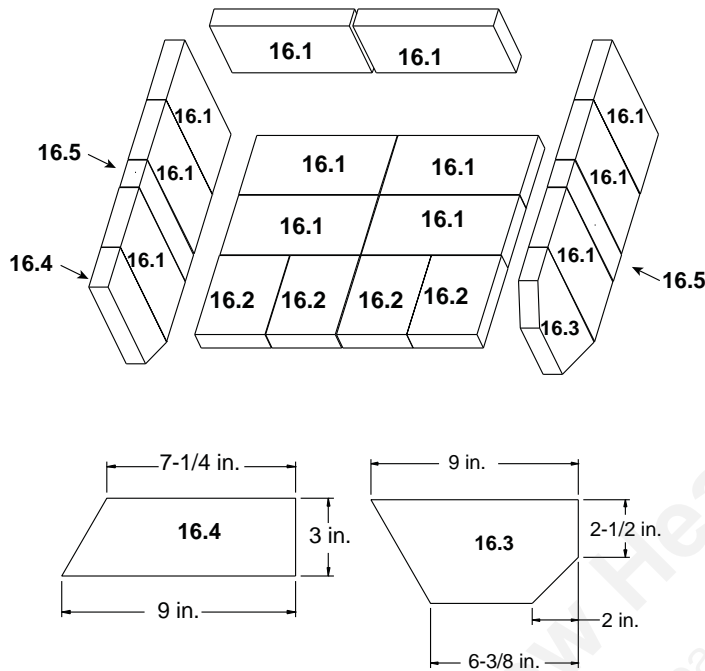

#16 Brick Set Assembly

#17 Pedestal Assembly