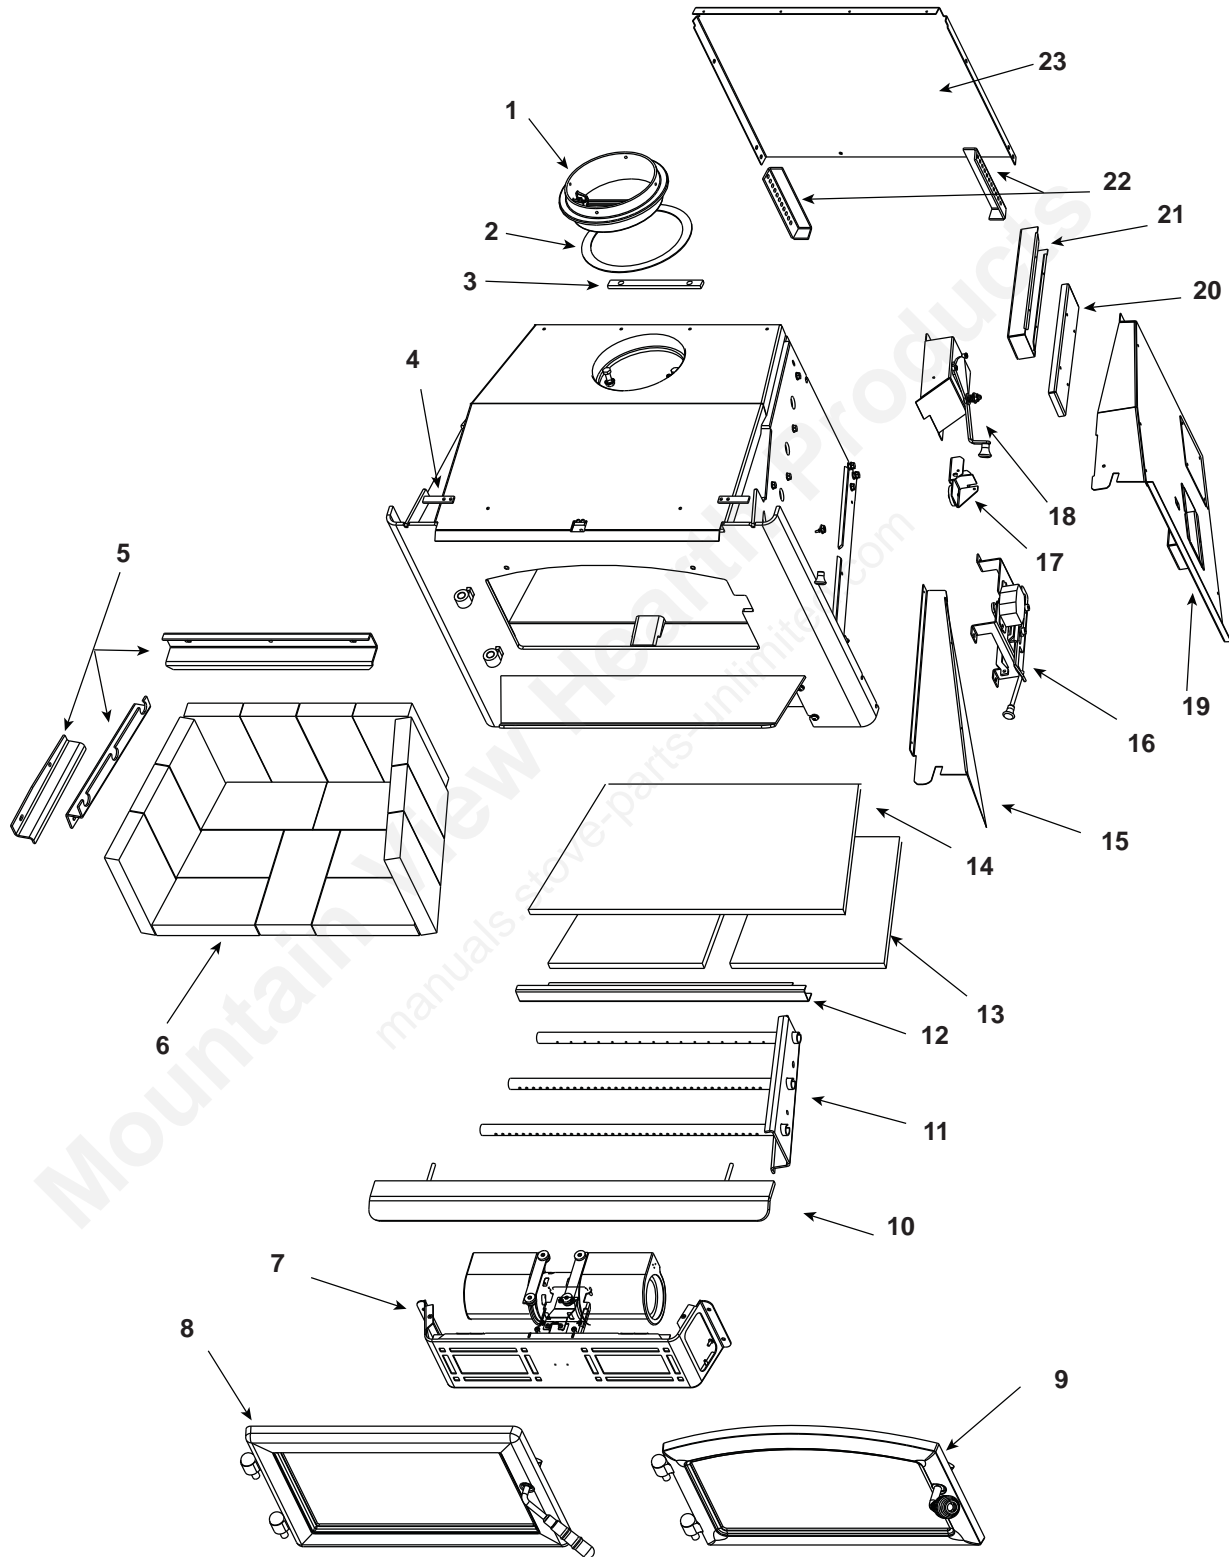

Wood Stove Insert
Advanced Combustion Control

Beginning Manufacturing Date: Nov. 2009
Ending Manufacturing Date: Active

Part number list on following page.

Beginning Manufacturing Date: Nov. 2009
Ending Manufacturing Date: Active

IMPORTANT: THIS IS DATED INFORMATION. When requesting service or replacement parts for your appliance please provide model number and serial number. All parts listed in this manual may be ordered from an authorized dealer.

Stocked at Depot

ITEM	DESCRIPTION	COMMENTS	PART NUMBER	
1	Flue Attach Ring		SRV7044-154	
2	Gasket, Flue Collar		SRV7044-194	
3	Chimney Ring Attach		SRV7044-181	
4	Top Front Bracket		SRV7046-141	
5	Brick Retainer/Tube Support		SRV7046-123	Y

#6 Brick Set