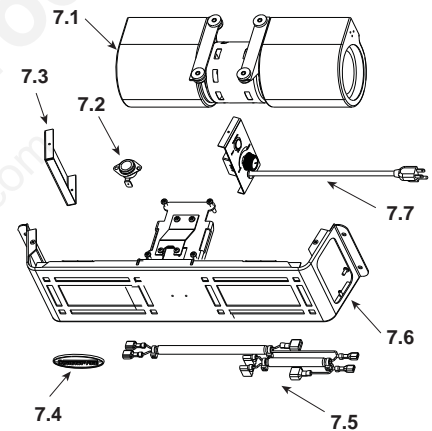

#7 Blower Housing

6	Brick Set		BRICK-7046	
6.1	Brick, 9 x 4-1/2 x 1-1/2"	Qty. 11 Req.		
6.2	Brick, 8-3/8 x 4-1/2 x 1.25" Angle Cut (see diagram)	Qty. 2 Req.		
6.3	Brick, 7-3/8 x 4-1/2 x 1.25" Angle Cut (see diagram)	Qty. 3 Req.		
6.4	Brick, 8-1/8 x 4-1/2 x 1.25" Angle Cut (see diagram)	Qty. 2 Req.		
	Brick, Uncut	Pkg of 1	832-0550	
		Pkg of 6	832-3040	
7	Blower Housing Assembly		SRV7046-003	
7.1	Blower Replacement		SRV7044-210	Y
7.2	Snap Disc, # 1, Convection Blower		SRV230-0470	Y
7.3	Filler Plate		SRV7046-180	
7.4	Logo, Quadra-Fire	Gold	200-3180	
7.5	Wire Harness		SRV7046-184	Y
7.6	Blower Housing		SRV7046-110	
7.7	Blower Control Panel		SRV7046-023	Y
	Blower Cord Only		832-2410	Y
	Blower Screen		SRV7046-163	
	Knob, Speed Control		200-2041	Y
	Rocker Switch (Round)		SRV7000-515	Y
	Snap Disc Mount Bracket		SRV7046-187	
	Speed Control Only (Rheostat)		842-0370	Y

Additional service part numbers appear on following page.