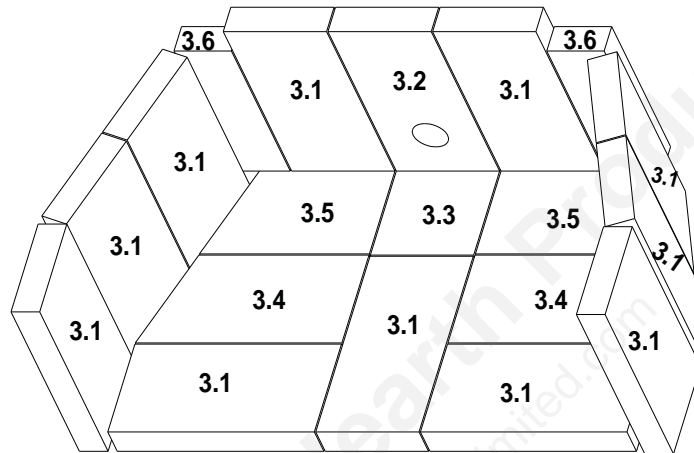

Beginning Manufacturing Date: June 2003
Ending Manufacturing Date: Nov. 2009

IMPORTANT: THIS IS DATED INFORMATION. When requesting service or replacement parts for your appliance please provide model number and serial number. All parts listed in this manual may be ordered from an authorized dealer.

**Stocked
at Depot**

ITEM	DESCRIPTION	COMMENTS	PART NUMBER	
1	Ceramic Fiber Blanket, 1/2 " Thick	Field Cut to Size	832-3390	Y
2	Baffle Fiberboard		SRV7007-146	Y

#3 Brick Set

3	Brick Assembly - Complete Set		BRICK-7007	Y
3.1	Brick, 9 x 4-1/2 x 1-1/4"	Qty. 11 Req.		
3.2	Brick, 9 x 4-1/2 x 1-1/4" w/Hole	Qty. 1 Req.	SRV7007-153	
3.3	Brick, 4-1/2 x 4-1/2 x 1-1/4"	Qty. 1 Req.		
3.4	Brick, see diagram	Qty. 2 Req.		
3.5	Brick, see diagram	Qty. 2 Req.		
3.6	Brick, 7-3/4 x 2-1/2 x 1-1/4"	Qty. 2 Req.		
	Brick, Uncut	Pkg of 1	832-0550	
		Pkg of 6	832-3040	
4	Top Assembly		SRV7007-029	
5	Manifold Tube Set		TUBES-7007	Y
6	Ashlip Assembly		SRV7007-008	
7	Blower Housing		SRV7007-116	
8	Blower Kit		BK-7007	
	Blower Cord w/ Speed Control		821-0110	Y
	Blower, Convection, Replacement		812-4900	Y
9	Leveling Leg, Set (Lt/Rt)		SRV7007-142	

Additional service part numbers appear on following page.