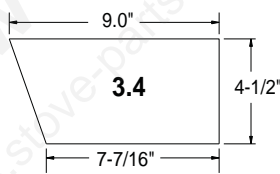

Beginning Manufacturing Date: June 2003
Ending Manufacturing Date: Nov. 2009

IMPORTANT: THIS IS DATED INFORMATION. When requesting service or replacement parts for your appliance please provide model number and serial number. All parts listed in this manual may be ordered from an authorized dealer.

**Stocked
at Depot**

ITEM	DESCRIPTION	COMMENTS	PART NUMBER	
1	Ceramic Fiber Blanket, 1/2 " Thick	Field Cut to Size	832-3390	Y
2	Baffle Fiberboard		SRV7007-146	Y

#3 Brick Set

3	Brick Assembly - Complete Set		BRICK-7007	Y
3.1	Brick, 9 x 4-1/2 x 1-1/4"	Qty. 11 Req.		
3.2	Brick, 9 x 4-1/2 x 1-1/4" w/Hole	Qty. 1 Req.	SRV7007-153	
3.3	Brick, 4-1/2 x 4-1/2 x 1-1/4"	Qty. 1 Req.		
3.4	Brick, see diagram	Qty. 2 Req.		
3.5	Brick, see diagram	Qty. 2 Req.		
3.6	Brick, 7-3/4 x 2-1/2 x 1-1/4"	Qty. 2 Req.		
	Brick, Uncut	Pkg of 1	832-0550	
		Pkg of 6	832-3040	
4	Top Assembly		SRV7007-029	
5	Manifold Tube Set		TUBES-7007	Y
6	Ashlip Assembly		SRV7007-008	
7	Blower Housing		SRV7007-116	
8	Blower Kit		BK-7007	
	Blower Cord w/ Speed Control		821-0110	Y
	Blower, Convection, Replacement		812-4900	Y
9	Leveling Leg, Set (Lt/Rt)		SRV7007-142	

Additional service part numbers appear on following page.