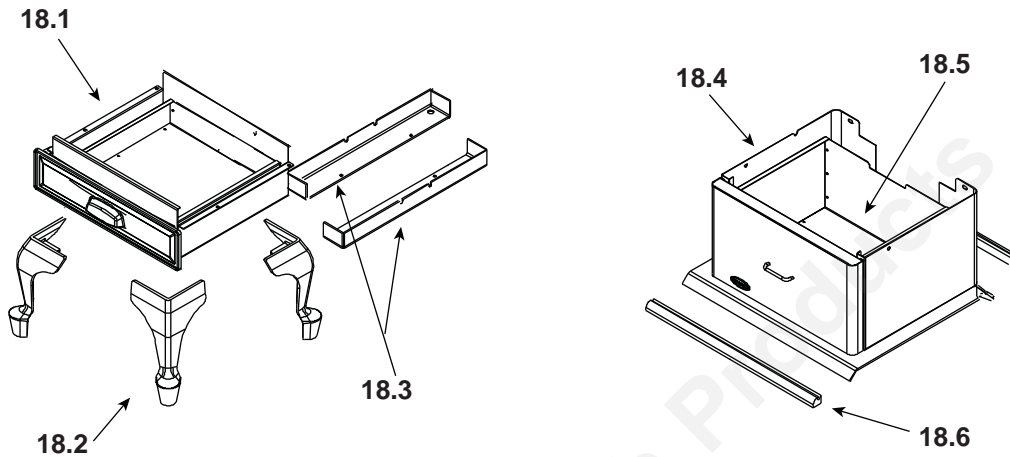

#18 Leg, Ash Pan and Pedestal Assembly

IMPORTANT: THIS IS DATED INFORMATION. When requesting service or replacement parts for your appliance please provide model number and serial number. All parts listed in this manual may be ordered from an authorized dealer.

**Stocked
at Depot**

ITEM	DESCRIPTION	COMMENTS	PART NUMBER	
	Leg Kit & Ash Removal System	Black	LEG-3143-BK	
		Gold	LEG-3143-GD	
		Nickel	LEG-3143-NL	
18.1	Ash Pan Assembly		7033-008	
18.2	Legs, Queen Anne	Black	831-1240	
		Gold	831-1250	
		Nickel	LEGS-QANL	
18.3	Leg Mount Kit		SRV7037-132	
	Ash Pan Leg (ARS - Ash Pan Removal System)		7033-050	
	Component Pack, Leg Step Top (Includes Gasket For Ash Removal, Magnet & Fasteners)		7033-048	
	Pedestal		PED-3143	
18.4	Pedestal Assembly		7033-013	
18.5	Ash Pan Assembly		7033-010	
			7033-274	
	Door Assembly (ARS - Ash Pan Removal System)		SRV7033-015	Y
	Latch, Handle Assembly, Ash Removal		SRV7033-047	Y
	Outside Air Cover Plate Assembly		SRV7033-041	Y
	Component Pack, Pedestal, Leg Step Top (Includes Gasket For Ash Removal, Magnet & Fasteners)		7033-045	
	Gasket, ARS		SRV7033-296	Y
18.6	Strip, Oak Trim	Qty: 2 Req.	832-0560	

Additional service part numbers appear on following page.