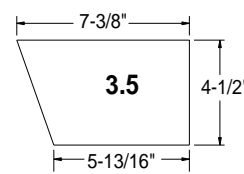

Beginning Manufacturing Date: June 2003
Ending Manufacturing Date: Nov. 2009

IMPORTANT: THIS IS DATED INFORMATION. When requesting service or replacement parts for your appliance please provide model number and serial number. All parts listed in this manual may be ordered from an authorized dealer.

**Stocked
at Depot**

ITEM	DESCRIPTION	COMMENTS	PART NUMBER	
1	Ceramic Fiber Blanket, 1/2 " Thick	Field Cut to Size	832-3390	Y
2	Baffle Fiberboard		SRV7007-146	Y

#3 Brick Set

3	Brick Assembly - Complete Set		BRICK-7007	Y
3.1	Brick, 9 x 4-1/2 x 1-1/4"	Qty. 11 Req.		
3.2	Brick, 9 x 4-1/2 x 1-1/4" w/Hole	Qty. 1 Req.	SRV7007-153	
3.3	Brick, 4-1/2 x 4-1/2 x 1-1/4"	Qty. 1 Req.		
3.4	Brick, see diagram	Qty. 2 Req.		
3.5	Brick, see diagram	Qty. 2 Req.		
3.6	Brick, 7-3/4 x 2-1/2 x 1-1/4"	Qty. 2 Req.		
	Brick, Uncut	Pkg of 1	832-0550	
		Pkg of 6	832-3040	
4	Top Assembly		SRV7007-029	
5	Manifold Tube Set		TUBES-7007	Y
6	Ashlip Assembly		SRV7007-008	
7	Blower Housing		SRV7007-116	
8	Blower Kit		BK-7007	
	Blower Cord w/ Speed Control		821-0110	Y
	Blower, Convection, Replacement		812-4900	Y
9	Leveling Leg, Set (Lt/Rt)		SRV7007-142	

Additional service part numbers appear on following page.