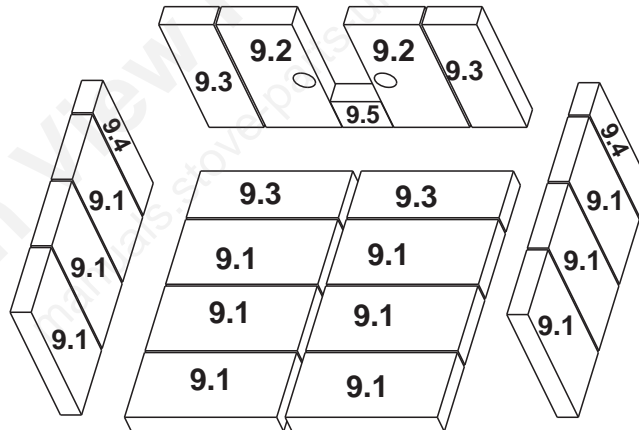

Beginning Manufacturing Date: Jan. 2003
Ending Manufacturing Date: Jul 2009

IMPORTANT: THIS IS DATED INFORMATION. When requesting service or replacement parts for your appliance please provide model number and serial number. All parts listed in this manual may be ordered from an authorized dealer.

**Stocked
at Depot**

ITEM	DESCRIPTION	COMMENTS	PART NUMBER	
1	Ceramic Fiber Blanket, 1"		832-3401	Y
2	Baffle, Fiberboard		831-1800	Y
3	Flue Tab		438-0010	
4	Blower Assembly w/ Wire Harness		831-1101	
	Blower Cord w/Speed Control & Harness		832-1400	
	Blower, Rodale - Replacement		832-3190	
5	Screen, Black	Pkg of 2	831-0920	
6	Screen Assembly, Louver	Gold Trim	831-0870	
		Nickel Trim	LVR-31-NL	
7	Trim Ring, Louver	Gold	430-2691	
		Nickel	430-5430	
8	Manifold Tube Set		831-1810	Y
	Manifold Clip/Screws	Pkg of 4	832-0661	Y

#9 Brick Set

9	Brick Set		831-1830	Y
9.1	Brick 1 9 X 4.5 X 1.25"	Qty 12 req		
9.2	Brick 2 (9 X 4.5 x 1.25 with hole)	Pkg of 2	SRV436-0380	Y
9.3	Brick 3 (9 X 3.25 X 1.25")	Qty 4 Req		
9.4	Brick 4 (9 X 2.25 X 1.25")	Qty 2 Req		
9.5	Brick 5 (3 X 2.25 X 1.25")	Qty 12 req		
	Brick, Single	Qty: 1	832-0550	
	Brick, Uncut	Qty: 6	832-3040	
10	Spring Handle, 1/4"	Gold (Pkg of 2)	832-0630	Y
		Nickel (Pkg of 1)	250-8340	
11	Blower Cord w/ Speed Control	Blower Cord Only	821-0110	Y

Additional service part numbers appear on following page.