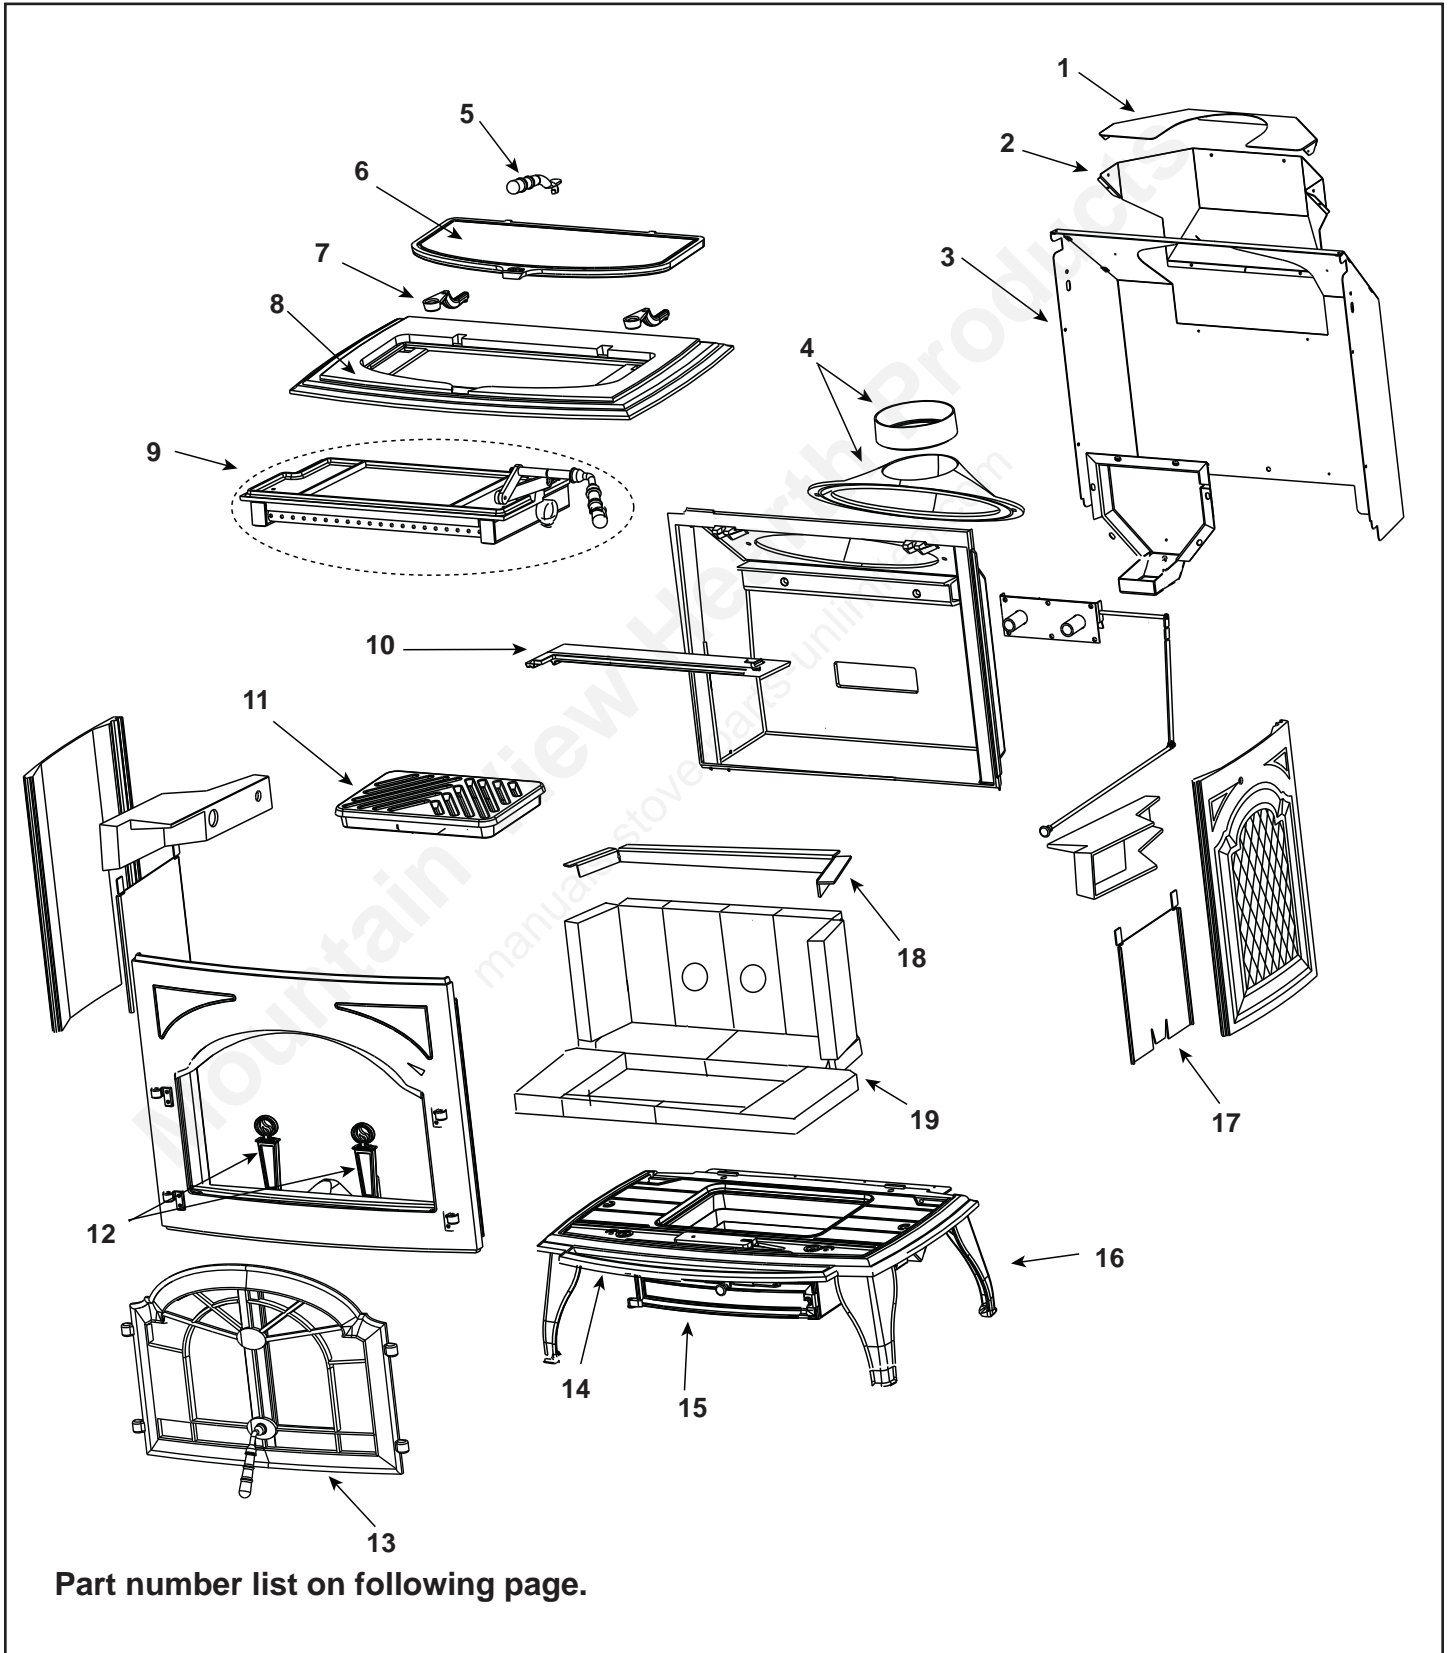

Non-Catalytic, Top-Load, Wood Stove

Beginning Manufacturing Date: Sept. 2000

Ending Manufacturing Date: Active

823-0170 Matte Black (9-00 to Active), 823-0290 Porcelain Mahogany (2-02 to Active)

823-0180 Porcelain Black (10-00 to 4-02), 823-0200 Porcelain Green (10-00 to 3-05), 823-0210 Porcelain Blue (10-00 to 4-02)

823-0300 Porcelain Midnight Blue (4-02 to 3-03), 23-0301 Porcelain Midnight Blue (6-03 to 8-05)

Part number list on following page.