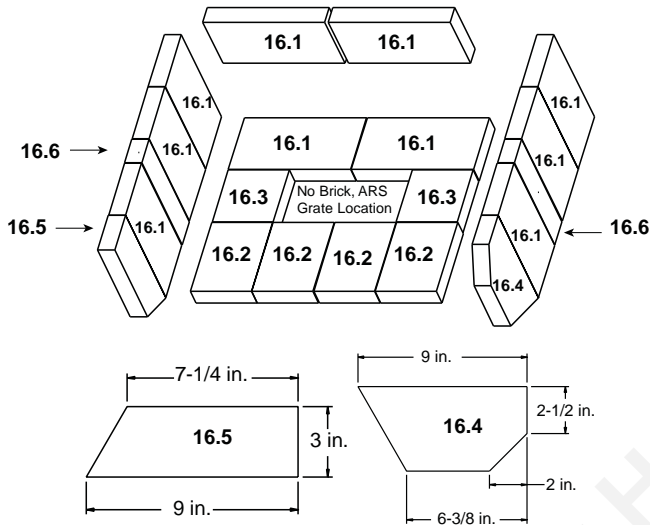

#16 Brick Assembly Set