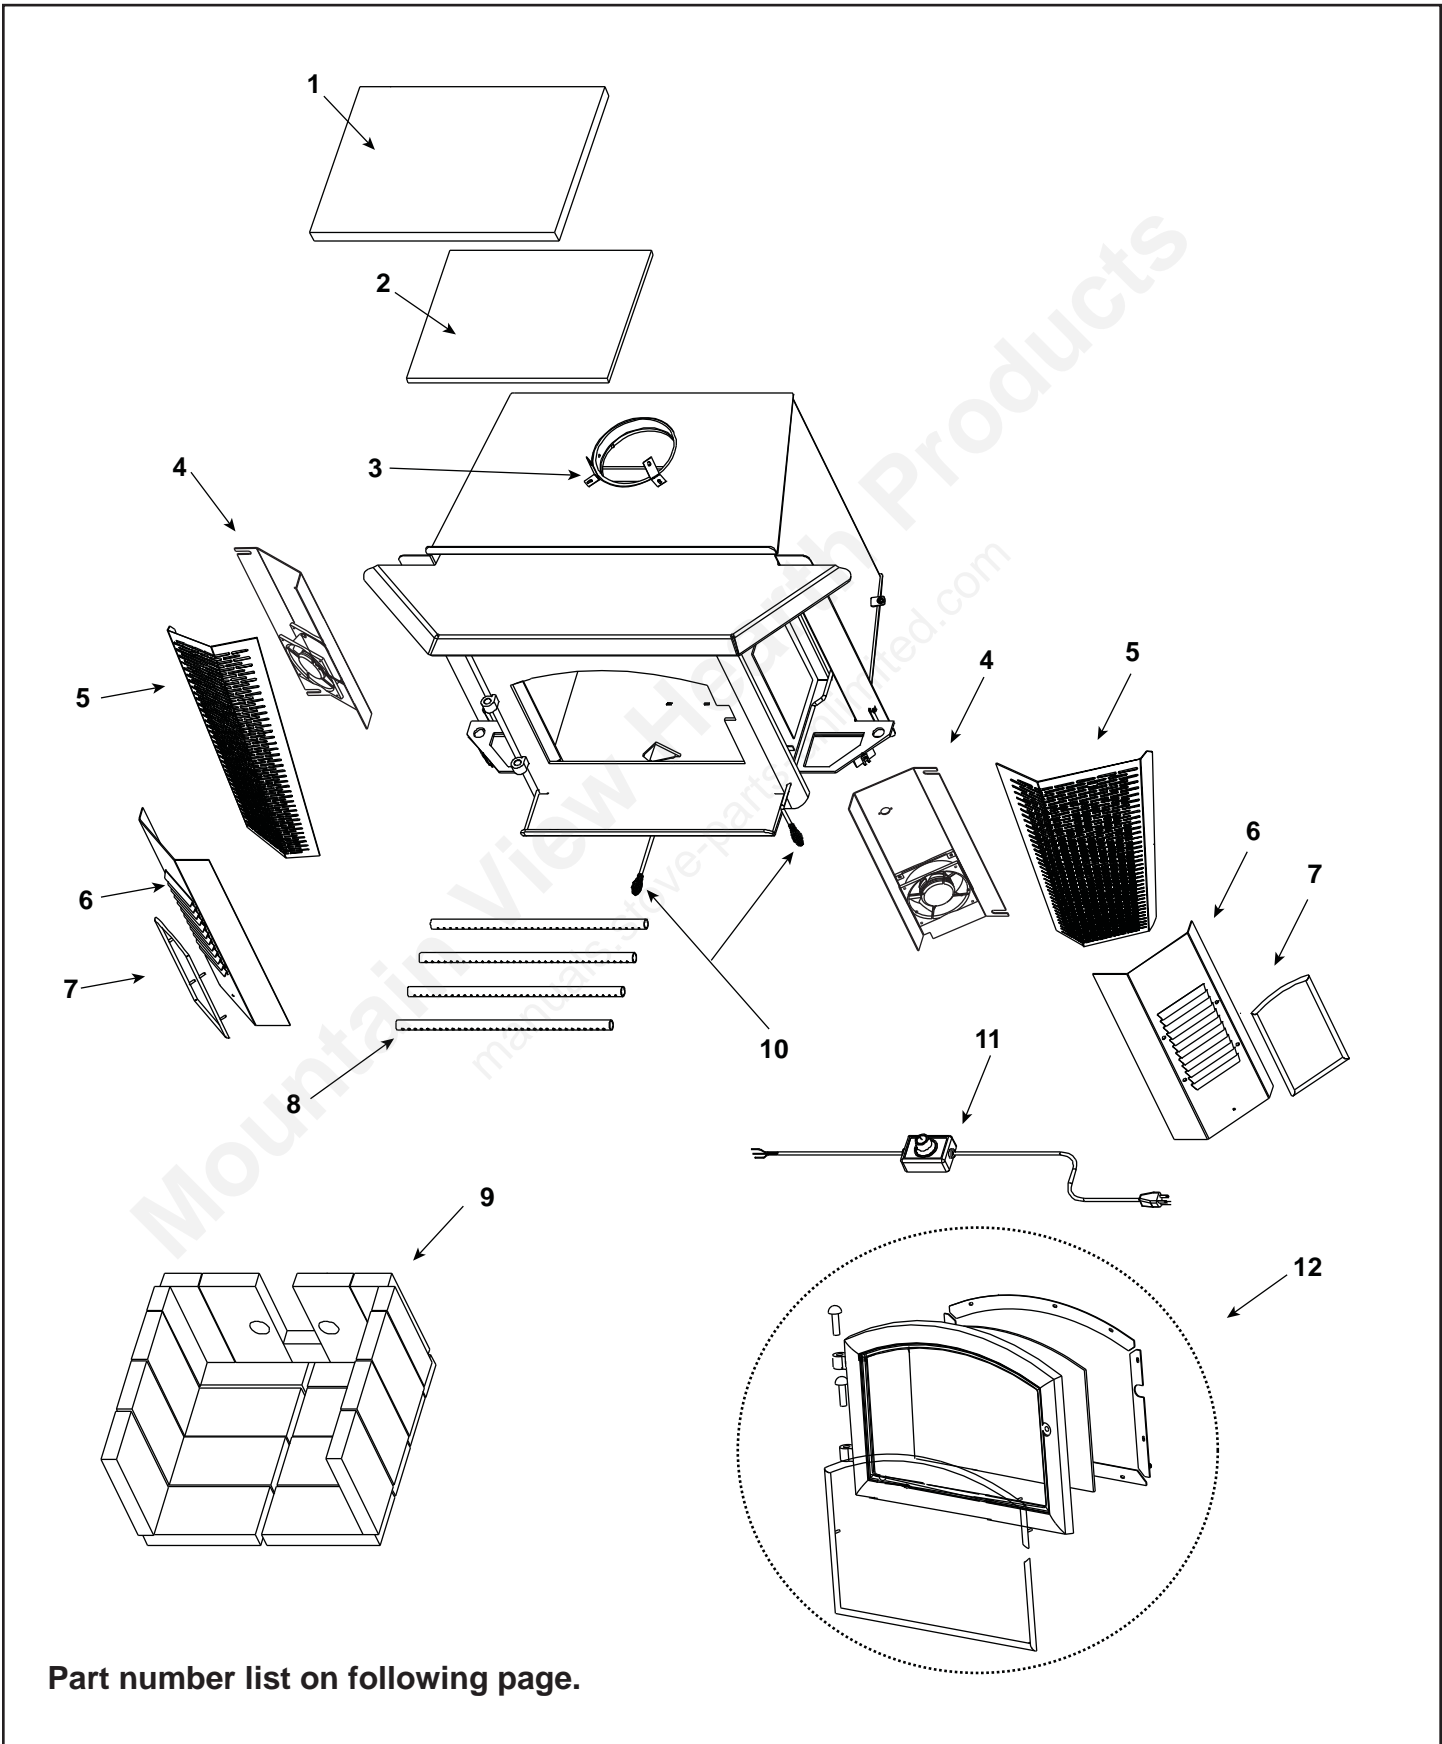

Beginning Manufacturing Date: Jan. 2003
Ending Manufacturing Date: Jul 2009

IMPORTANT: THIS IS DATED INFORMATION. When requesting service or replacement parts for your appliance please provide model number and serial number. All parts listed in this manual may be ordered from an authorized dealer.

**Stocked
at Depot**

ITEM	DESCRIPTION	COMMENTS	PART NUMBER	
1	Ceramic Fiber Blanket, 1"		832-3401	Y
2	Baffle, Fiberboard		831-1800	Y
3	Flue Tab		438-0010	
4	Blower Assembly w/ Wire Harness		831-1101	
	Blower Cord w/Speed Control & Harness		832-1400	
	Blower, Rodale - Replacement		832-3190	
5	Screen, Black	Pkg of 2	831-0920	
6	Screen Assembly, Louver	Gold Trim	831-0870	
		Nickel Trim	LVR-31-NL	
7	Trim Ring, Louver	Gold	430-2691	
		Nickel	430-5430	
8	Manifold Tube Set		831-1810	Y
	Manifold Clip/Screws	Pkg of 4	832-0661	Y

#9 Brick Set