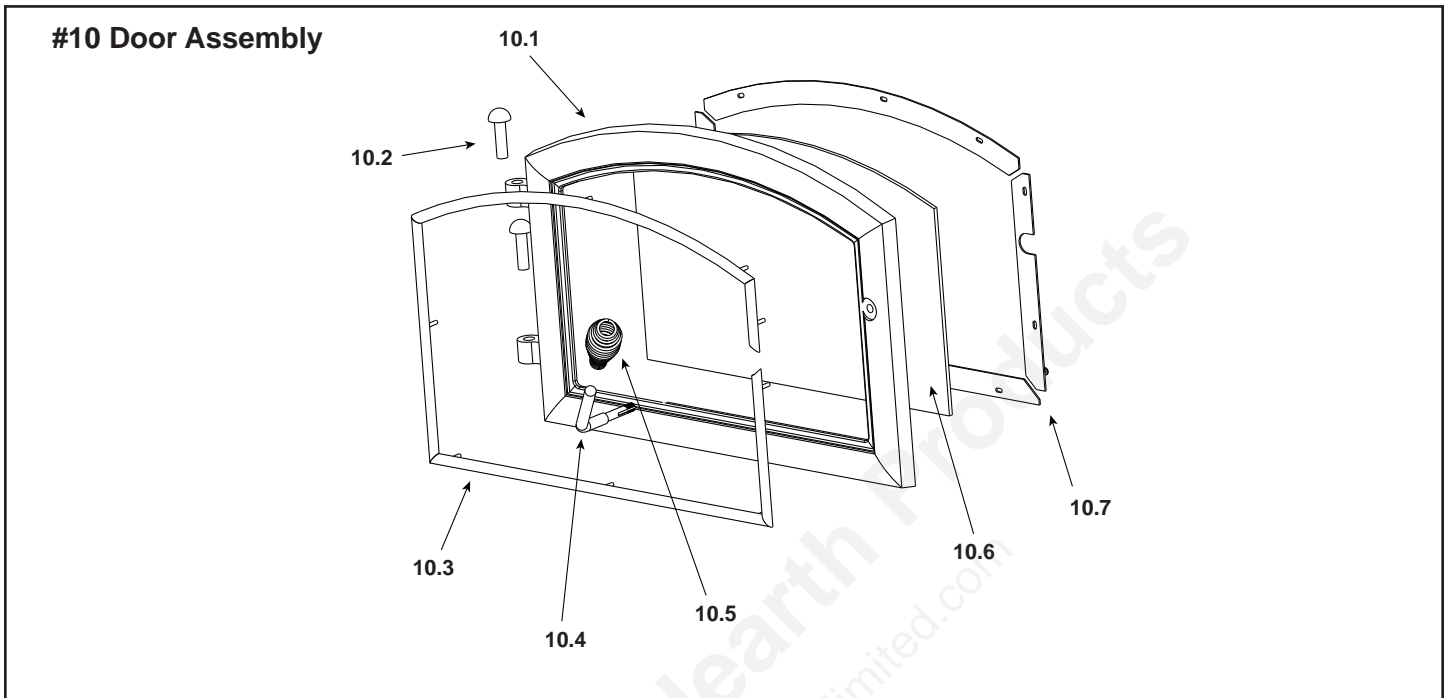

IMPORTANT: THIS IS DATED INFORMATION. When requesting service or replacement parts for your appliance please provide model number and serial number. All parts listed in this manual may be ordered from an authorized dealer.

Stocked at Depot

ITEM	DESCRIPTION	COMMENTS	PART NUMBER	
10.1	Door Assembly	Black	DR-27BK	
		Gold	DR-27GD	
		Nickel	DR-27NL	
10.2	Hinge Pins, 1/2"	Gold	832-0250	
		Nickel	430-5320	
10.3	Trim Ring, Door	Gold	430-2702	
		Nickel	430-5350	
10.4	Door Handle Only		430-1131	
10.5	Spring Handle, 1/2"	Gold	832-0620	Y
		Nickel	250-8330	Y
10.6	Door Glass Assem. 17" W x 7-5/8" H		7000-011	Y
10.7	Glass Frame Set		832-1540	
	Cam Latch		430-1141	
	Component Pack (Includes (2) Hinge Pins, (2) 1/4" & (1) 1/2" Spring Handles)	Black & Gold Doors	7007-025	
		Nickel Doors	7007-026	
	Gasket, Glass Tape, 3/4"	Qty: 5 Ft	832-0460	Y
	Key, Cam Latch		430-1151	
	Nut, Locking Door Handle	Pkg of 24	226-0100/24	Y
	Rope, Door, 3/4" X 84"		832-1680	Y
	Spring Handle, 1/4"	Gold	832-0630	Y
		Nickel	250-8340	Y