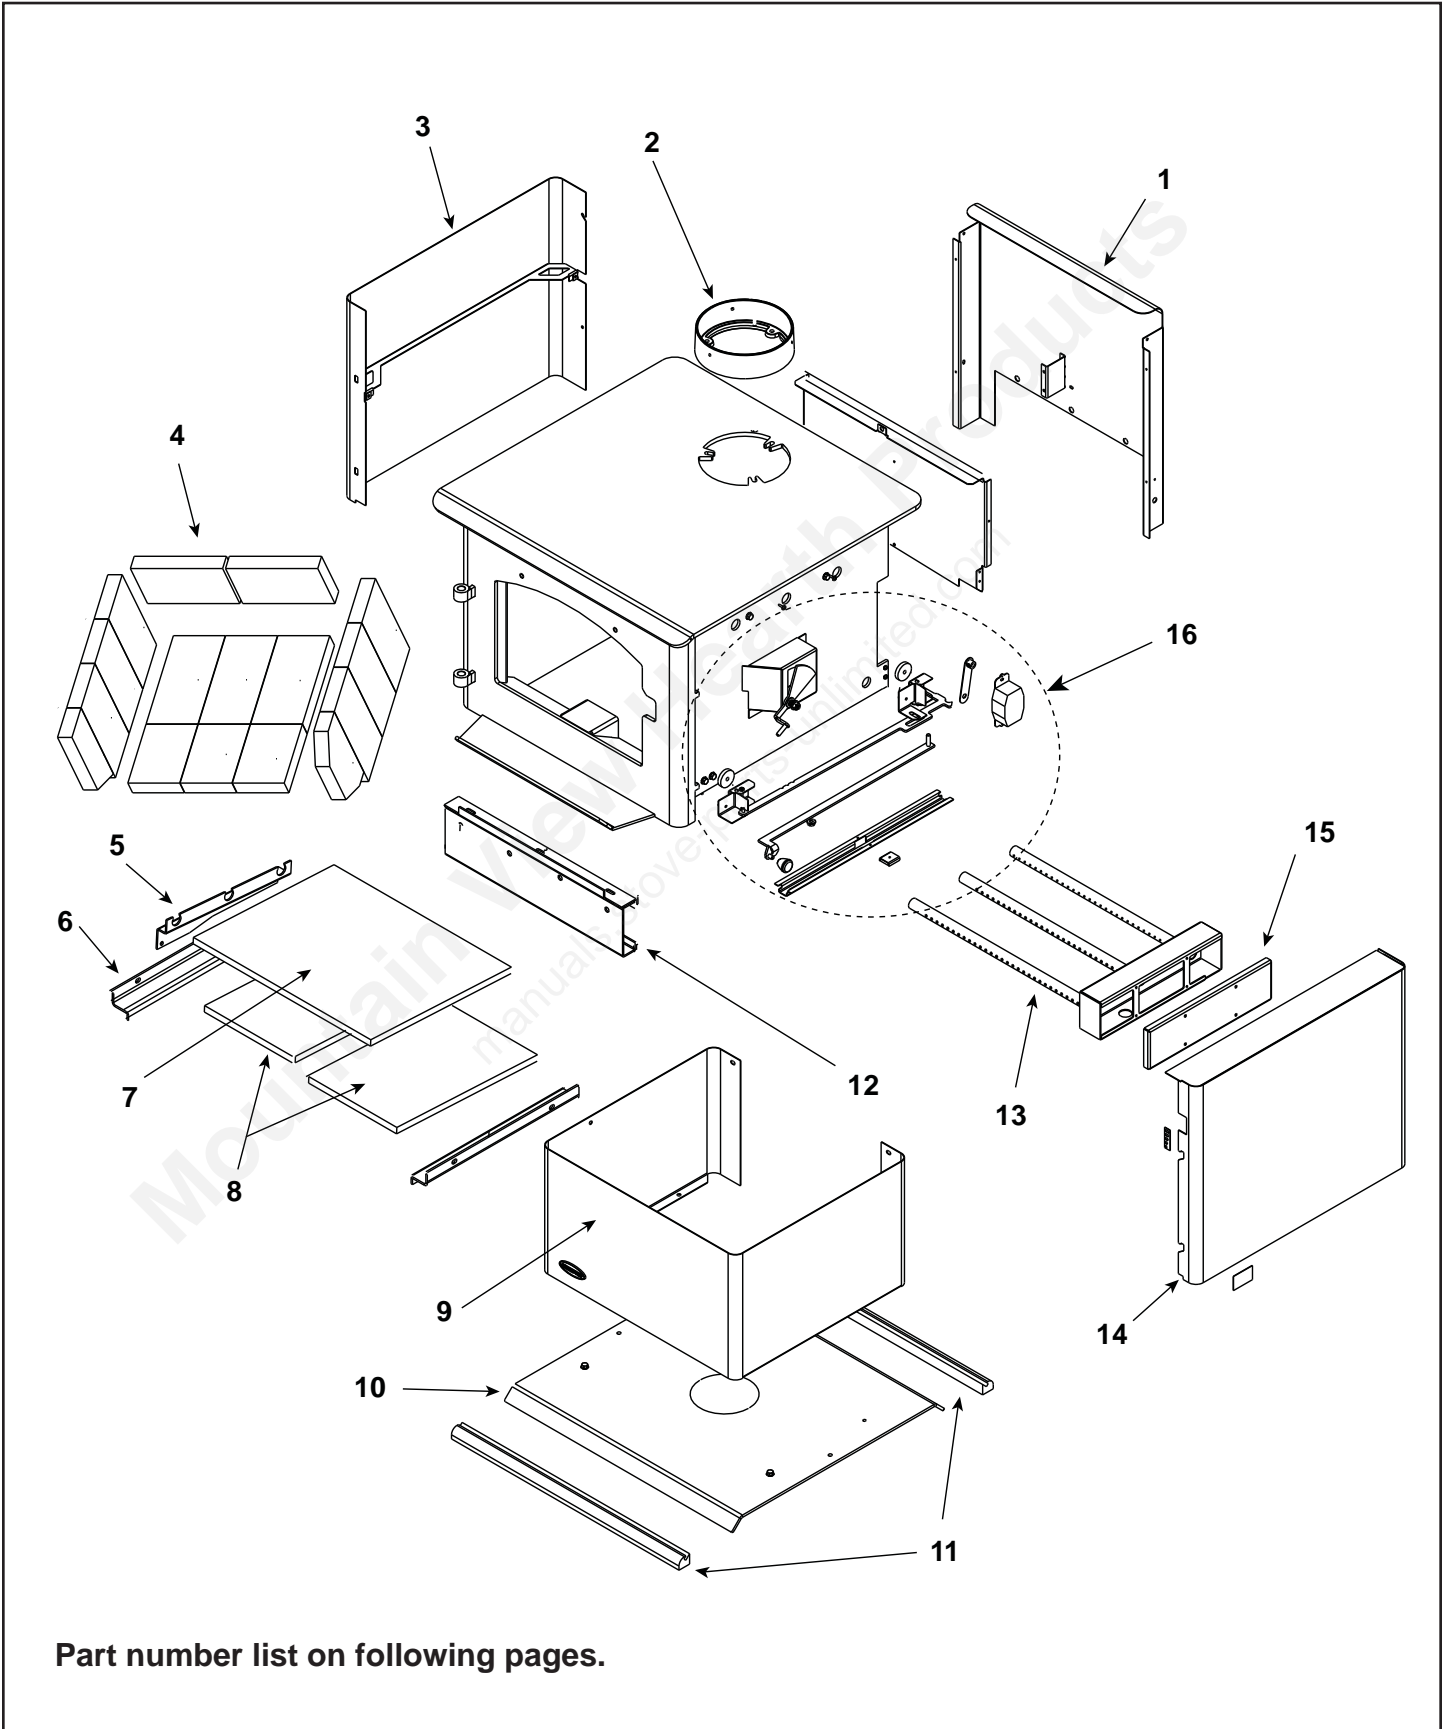

**DRAFT CNTRL SPR. HNDL 1/4".....832-0630**

**MANIFOLD TUBE SET.....832-3320**

**MANIFOLD CLIP/SCREW (4).....832-0661**

**SPEED CONTROL ONLY.....842-0370**

Part number list on following pages.

IMPORTANT: THIS IS DATED INFORMATION. When requesting service or replacement parts for your appliance please provide model number and serial number. All parts listed in this manual may be ordered from an authorized dealer.