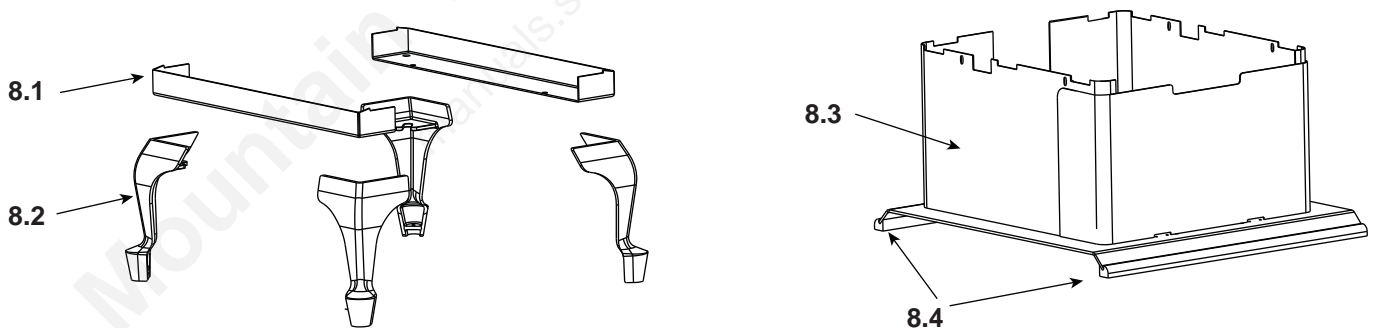

Beginning Manufacturing Date: April 2002
Ending Manufacturing Date: Active

IMPORTANT: THIS IS DATED INFORMATION. When requesting service or replacement parts for your appliance please provide model number and serial number. All parts listed in this manual may be ordered from an authorized dealer.

Stocked at Depot

ITEM	DESCRIPTION	COMMENTS	PART NUMBER	
1	Blower Assembly		831-1701	
	Blower Cord w/ Speed Control		821-0110	Y
	Blower, Convection - Replacement Blower		812-4900	Y
2	Ash Pan Removal System (ARS) Assembly w/Cast Door		831-1671	
3	Grate, ARS		832-2980	
	Ash Box Hinge		434-0310	
	Ash Pan		434-0330	
	Gasket, Rope, 3/8, Field Cut to Size	Qty.10 Ft. Req.	SRV7000-134	
	Handle, Ash Removal System		472-5060	
	Plug, Trimount, .250"	Qty: 24	229-0880/24	Y
4	Spring Handle, Air Control, 1/4"	Gold	832-0630	Y
		Nickel	250-8340	Y
5	Manifold Tube Set		832-3440	Y
	Manifold Clip/Screws	Pkg of 4	832-0661	Y
6	Baffle, Fiberboard		832-3430	Y
7	Ceramic Fiber Blanket, 1 In., Field Cut to Size		832-3401	Y

#8 Legs and Pedestal Assemblies

8.1	Leg Adapter (Bracket)		472-0540	
8.2	Legs, Queen Anne	Black	831-1240	
		Gold	831-1250	
		Nickel	LEGS-QANL	
8.3	Pedestal Base Assembly		831-1910	
8.4	Trim, Oak Strips	Qty: 2 ea.	SRV472-0520	

Additional service part numbers appear on following page.