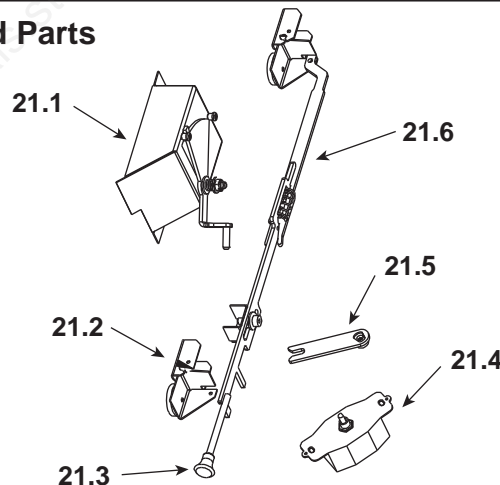

IMPORTANT: THIS IS DATED INFORMATION. When requesting service or replacement parts for your appliance please provide model number and serial number. All parts listed in this manual may be ordered from an authorized dealer.

**Stocked
at Depot**

ITEM	DESCRIPTION	COMMENTS	PART NUMBER	
15	Blower Replacement		SRV7044-210	Y
16	Blower Mounts (Shield & Plate)		SRV7044-122	
17	Side Panel Assembly Right	Black Trim	SRV7044-024	
		Gold Trim	SRV7044-010	
		Nickel Trim	SRV7044-022	
	Side Panel Cover Plate		SRV7044-138	
	Side Panel Right		SRV7044-137	
	Screen		SRV7044-151	
18	Blower Control Plate Assembly		SRV7044-015	
	Blower Control Label		SRV7014-183	
	Knob, Speed Control		200-2041	Y
	Magnet Round		SRV7000-140	Y
	Rocker Switch (Round)		SRV7000-515	Y
	Snap Disc, # 1, Convection Blower		SRV230-0470	Y
	Speed Control Only (Rheostat)		842-0370	Y
	Wire Harness		SRV7044-182	Y
19	Baffle Protection Channel		SRV7033-298	
20	Rear Channel Assembly		7033-002	Y

#21 Burn Rate Control & Associated Parts

21.1	Burn Rate Control Assembly		SRV7044-037	Y
21.2	Timer Door Assembly		SRV7044-020	Y
	Door Gasket, ACC Timer		7033-282	Y
21.3	Knob		32284	Y
21.4	Timer (Only) Replacement Assembly		SRV480-1940	Y
21.5	Timer Control Arm Assembly		SRV7044-002	Y
21.6	Rear Air Control Arm Assembly		SRV7044-003	Y

Additional service part numbers appear on following page.