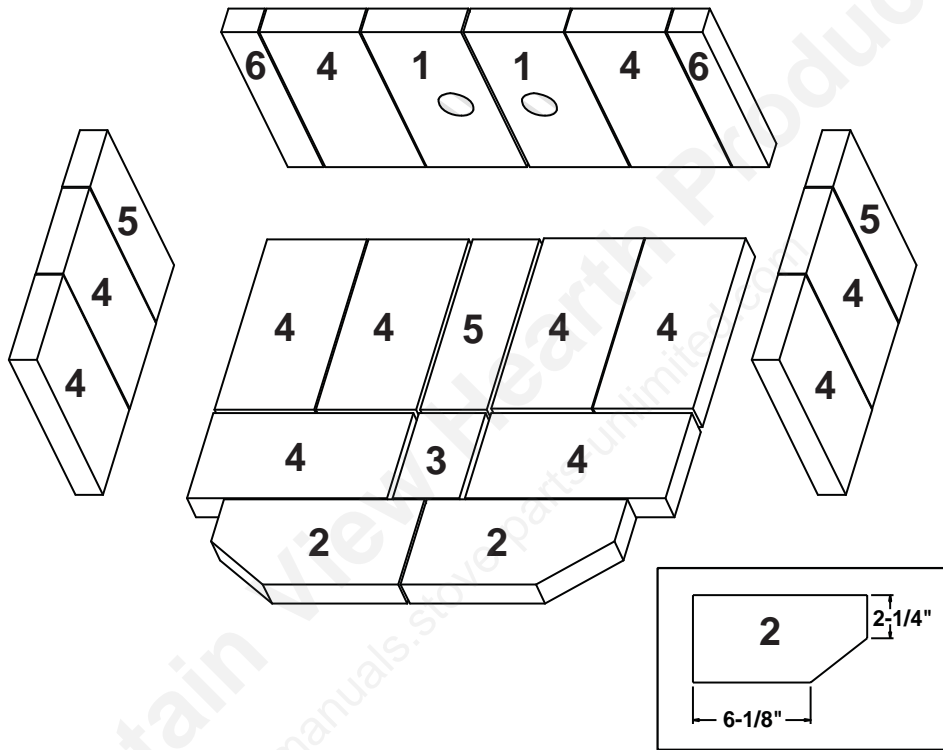

Brick Pattern

IMPORTANT: THIS IS DATED INFORMATION. When requesting service or replacement parts for your appliance please provide model number and serial number. All parts listed in this manual may be ordered from an authorized dealer.

**Stocked
at Depot**

ITEM	DESCRIPTION	COMMENTS	PART NUMBER	
	Brick Set, Complete Assembly	Pkg of 20	832-3500	Y
1	Brick w/Hole (9 x 4.5 x 1.25")	Pkg of 2	SRV435-0800	Y
2	Brick, Angle Cut (9 x 4 x 1.25")	Qty: 2 Req.	832-0552	Y
3	Brick (4.5 x 3 x 1.25")	Qty. 1 Req.	832-0553	Y
4	Brick, Uncut (9 x 4.5 x 1.25")	Qty: 12 Req.	832-0550	Y
5	Brick (9 x 3 x 1.25")	Qty: 3 Req.	832-0555	Y
6	Brick (9 x 1.5 x 1.25")	Qty: 2 Req.	832-0556	Y
	Brick, Uncut (9 x 4.5 x 1.25")	Pkg. of 6	832-3040	Y

Additional service part numbers appear on following page.