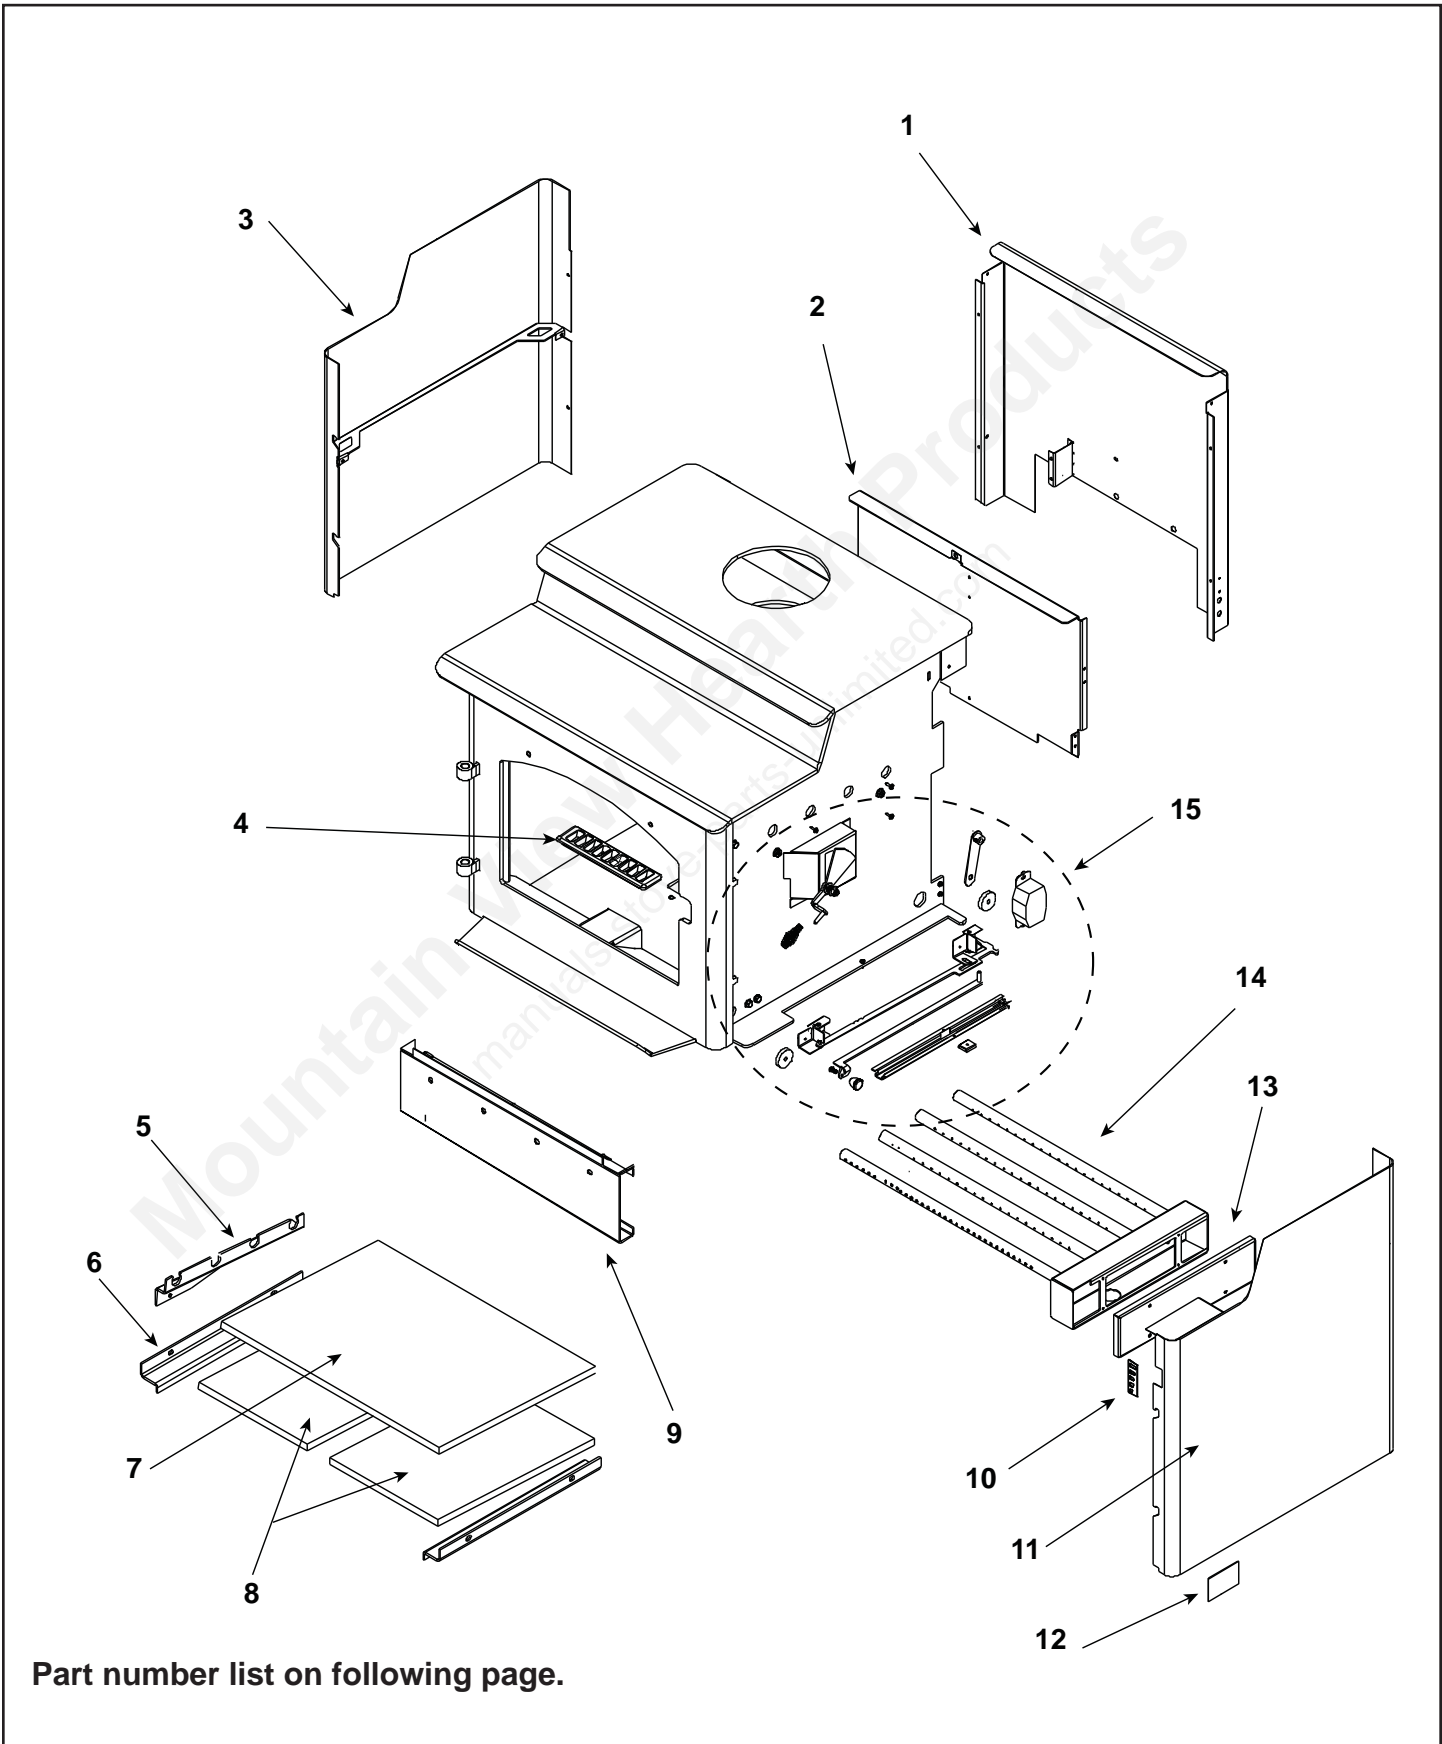

Part number list on following page.

Beginning Manufacturing Date: Feb 2007
Ending Manufacturing Date: Active

IMPORTANT: THIS IS DATED INFORMATION. When requesting service or replacement parts for your appliance please provide model number and serial number. All parts listed in this manual may be ordered from an authorized dealer.

Stocked at Depot

ITEM	DESCRIPTION	COMMENTS	PART NUMBER	
1	Air Supply Back		SRV7033-134	
2	Air Channel, Convection w/Bracket - Retain original serial # label		SRV7033-144	
3	Panel Assembly, Side, Left		7037-011	
4	Grate (Ash Pan Removal System)		SRV7038-196	
5	Tube Support Rack		7033-148	
6	Brick Retainer		7033-149	
7	Ceramic Fiber Blanket, 1/2 " Thick		832-3390	Y
8	Baffle Board - 9-1/2" W x 15-3/4" H	Qty: 2	SRV7037-112	Y
9	Rear Channel Assembly		7033-002	Y
10	Label, Burn Rate		7033-160	
11	Panel Assembly, Side, Right		7037-010	
12	Label, Start-Up, Acc		7033-166	
13	Tube Channel Top - Access Cover		SRV7033-237	
14	Tube, Channel Assembly	Manifold Tubes	SRV7033-023	Y

#15 Burn Rate Controls & Associated Parts