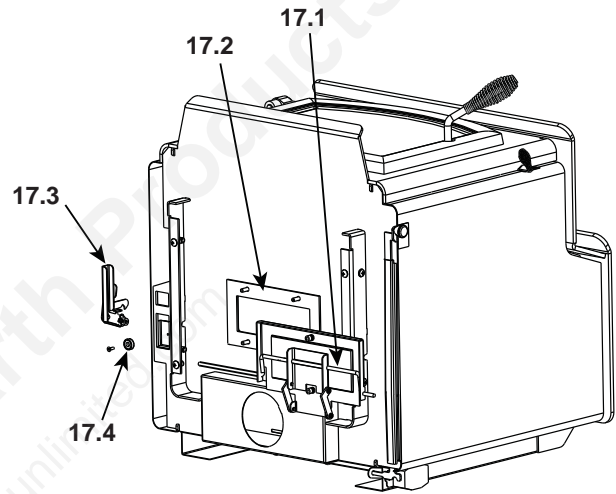

#17 Door Assembly (Ash Pan Removal System)

IMPORTANT: THIS IS DATED INFORMATION. When requesting service or replacement parts for your appliance please provide model number and serial number. All parts listed in this manual may be ordered from an authorized dealer.

**Stocked
at Depot**

ITEM	DESCRIPTION	COMMENTS	PART NUMBER	
16	Brick Assembly, Complete Set	Pkg of 20	SRV7037-012	
16.1	Brick, 9 x 4.5 x 1.25"	Qty. 10 Reg.		
16.2	Brick, 6 x 4.5"	Qty. 4 Reg.		
16.3	Brick, 9 x 4.5" with angle	Qty. 1 Reg.		
16.4	Brick, 4.5 x 4.5 x 4.25"	Qty. 2 Reg.		
16.5	Brick, 9 x 3" with angle	Qty. 1 Reg.		
16.6	Brick, small	Qty. 2 Reg.		
	Brick, Uncut	Pkg of 1	832-0550	
		Pkg of 6	832-3040	
#17 Ash Pan removal System				
17.1	Door Assembly (ARS - Ash Pan Removal System)		SRV7033-015	Y
17.2	Gasket		SRV7033-296	Y
17.3	Latch, Handle Assembly		SRV7033-047	Y
17.4	Magnet Round		7000-552	Y

Additional service part numbers appear on following page.