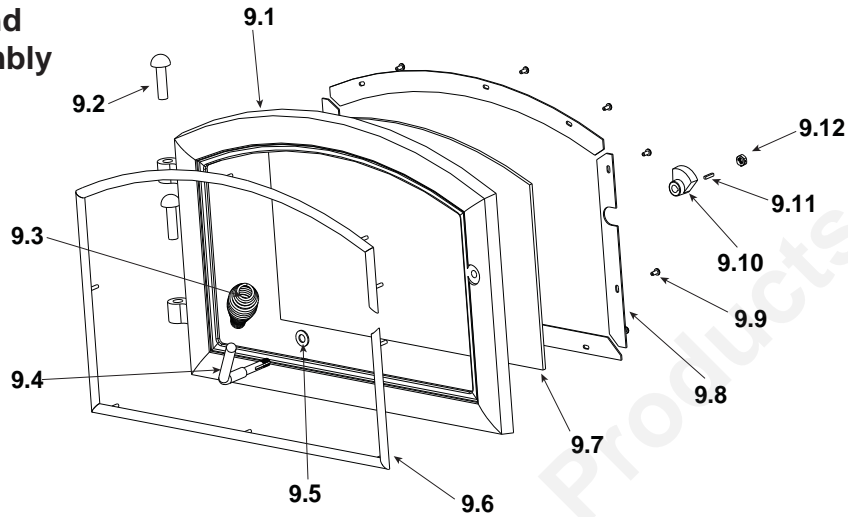

#9 Door, Glass and Door Handle Assembly

IMPORTANT: THIS IS DATED INFORMATION. When requesting service or replacement parts for your appliance please provide model number and serial number. All parts listed in this manual may be ordered from an authorized dealer.

Stocked at Depot

ITEM	DESCRIPTION	COMMENTS	PART NUMBER	
9.1	Door Assembly	Black	831-1921	
		Gold	831-1931	
		Nickel	DR-57NL	
9.2	Hinge Pins, 1/2"	Gold	832-0250	
		Nickel	430-5320	
9.3	Spring Handle, 1/2"	Gold	832-0620	Y
		Nickel	250-8330	Y
9.4	Door Handle Only		430-1131	
9.5	Washer, Sae, 3/8	Pkg of 3 ea.	832-0990	
9.6	Trim Ring, Door	Gold	472-0600	
		Nickel	472-0690	
9.7	Glass Assembly - 17.61 W x 11.49 H		7000-014	Y
9.8	Glass Frame Set		GLA-FRM-5700	
9.9	Screw, Flat Head Philips 8-32 x 1/2	Pkg of 10	832-0860	
9.10	Cam Latch		430-1141	
9.11	Key, Cam Latch		430-1151	
9.12	Nut, Locking (For Door Handle)	Pkg of 24	226-0100/24	Y
	Logo, Quadra-Fire	Gold	200-3180	
		Nickel	200-3240	
	Gasket, Glass Tape, 3/4", Field Cut to Size	5 Ft.	832-0460	Y
	Rope, Door, 3/4" x 84", Field Cut to Size	7 Ft.	832-1680	Y
	Component Pack (Includes Gold Spring Handles (1) 1/2" & (2) 1/4", (2) Gold Hinge Pins, Quadra-Fire Logo)	Gold	436-5350	
	Component Pack (Includes Nickel Spring Handles (1) 1/2" & (2) 1/4", (2) Nickel Hinge Pins, Quadra-Fire Logo)	Nickel	436-5360