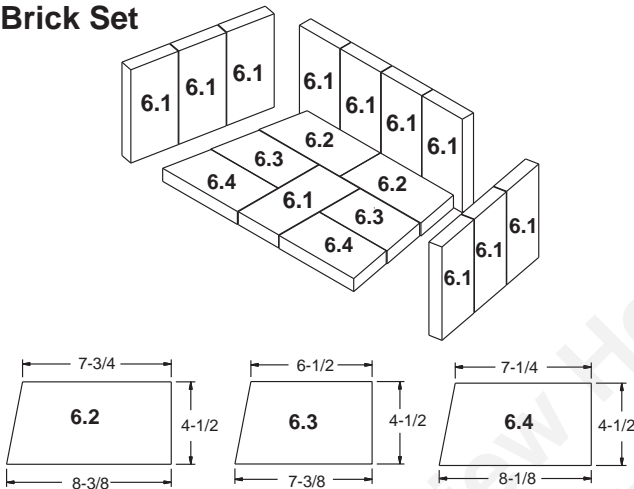

Beginning Manufacturing Date: Nov. 2009
Ending Manufacturing Date: Active

IMPORTANT: THIS IS DATED INFORMATION. When requesting service or replacement parts for your appliance please provide model number and serial number. All parts listed in this manual may be ordered from an authorized dealer.

Stocked at Depot

ITEM	DESCRIPTION	COMMENTS	PART NUMBER	
1	Flue Attach Ring		SRV7044-154	
2	Gasket, Flue Collar		SRV7044-194	
3	Chimney Ring Attach		SRV7044-181	
4	Top Front Bracket		SRV7046-141	
5	Brick Retainer/Tube Support		SRV7046-123	Y

#6 Brick Set