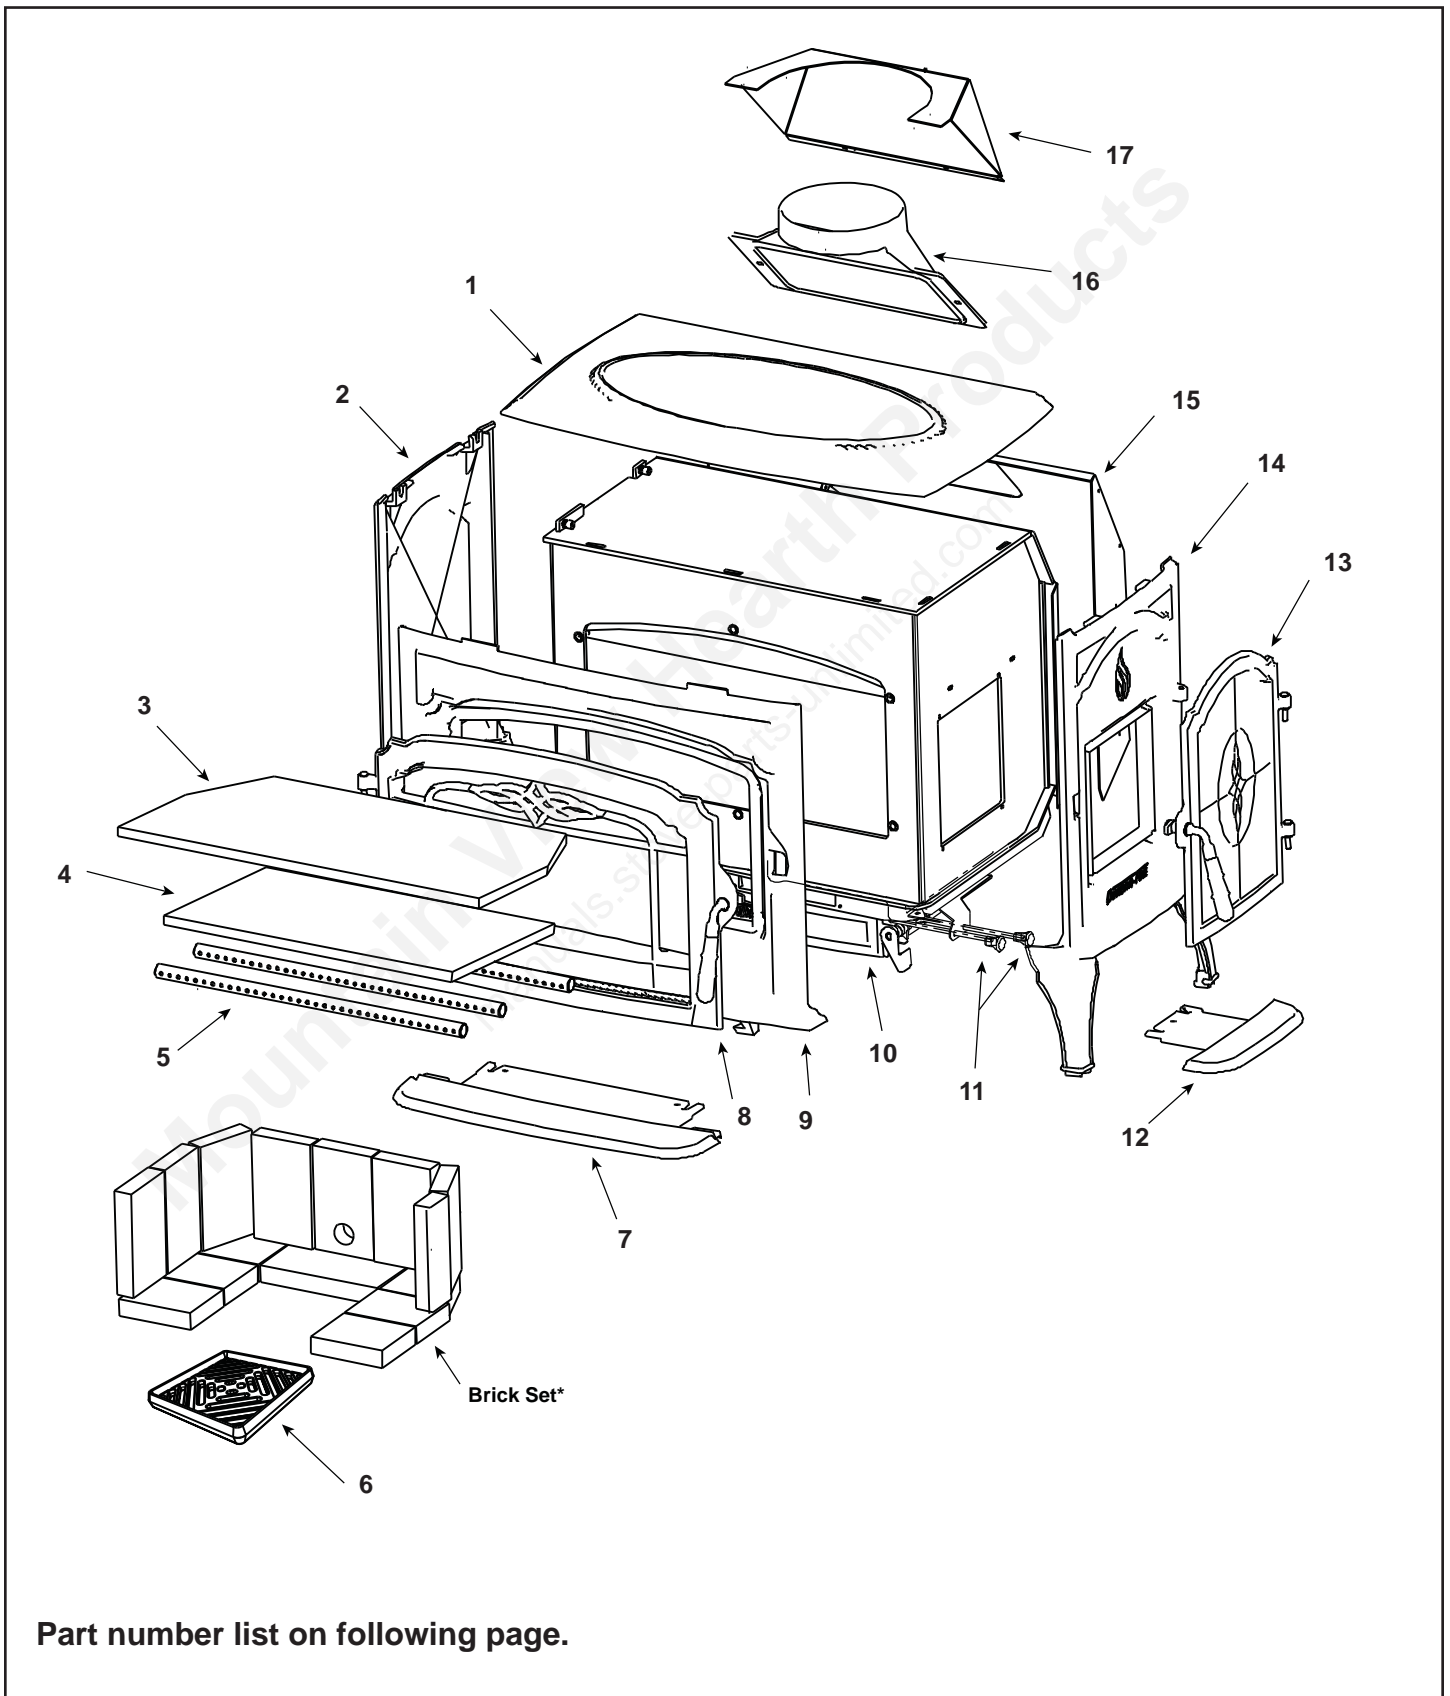

Non-Catalytic, Front/Side Load, Wood Stove

Beginning Manufacturing Date: July 2003
Ending Manufacturing Date: Active

YOSEMITE-MBK (7-03 to Active), YOSEMITE-PCR (8-03 to 11-06), YOSEMITE-PGR (8-03 to 2-05),
YOSEMITE-PMB (8-03 to 2-05), YOSEMITE-PMH (8-03 to Active)