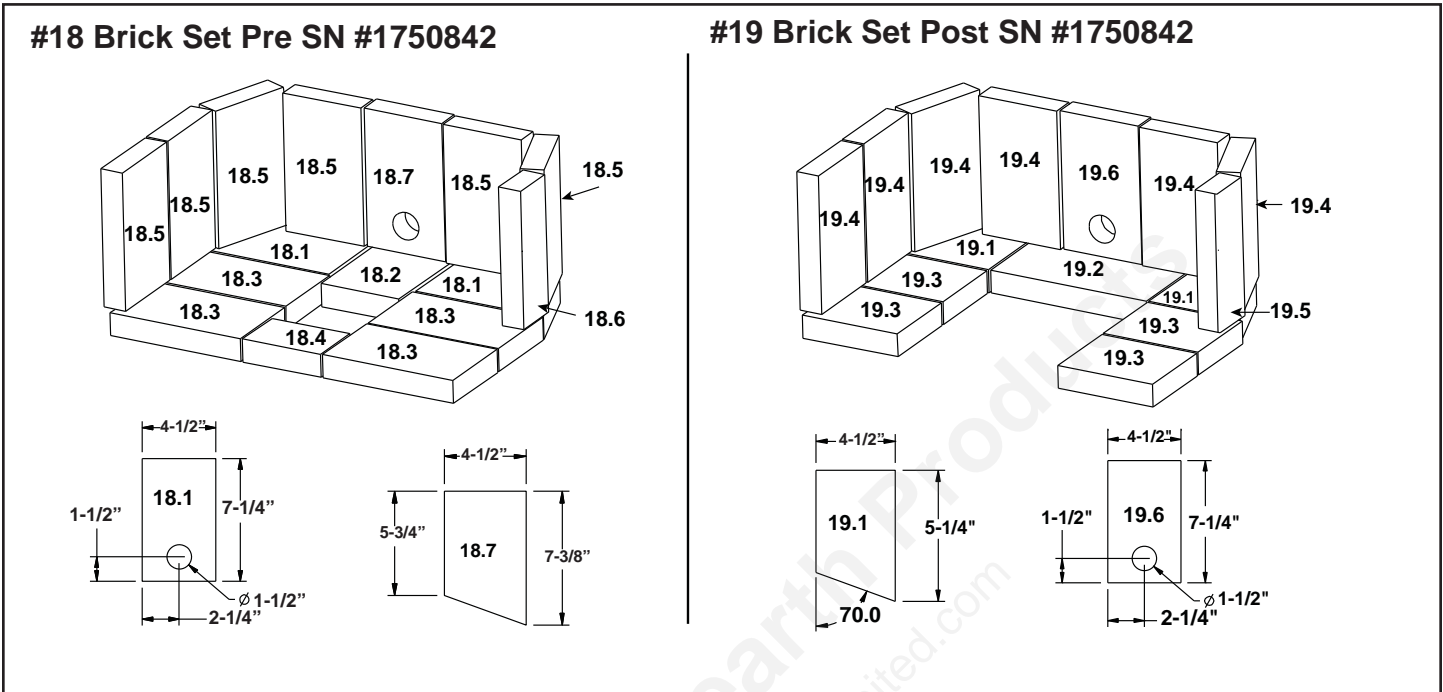

IMPORTANT: THIS IS DATED INFORMATION. When requesting service or replacement parts for your appliance please provide model number and serial number. All parts listed in this manual may be ordered from an authorized dealer.

Stocked at Depot

ITEM	DESCRIPTION	COMMENTS	PART NUMBER	
Pre 1750842				
18	Brick Assembly	Pkg of 16	SRV7004-028	
18.1	Brick, 7-3/8" x 4-1/2" x 1-1/4" (see diagram)	Qty. 2 Req.		
18.2	Brick, 5-3/4" x 4-1/2" x 1-1/4"	Qty. 1 Req.		
18.3	Brick, 7-5/8" x 4-1/2" x 1-1/4"	Qty. 4 Req.		
18.4	Brick, 3" x 4-1/2" x 1-1/4"	Qty. 1 Req.		
18.5	Brick, 7-1/2" x 4-1/2" x 1-1/4"	Qty. 10 Req.		
18.6	Brick, 7-1/2" x 2-1/2" x 1-1/4"	Qty. 1 Req.		
18.7	Brick, 7-1/4 x 4-1/2" x 1-1/4" (see diagram) w/Hole	Qty. 1 Req.	SRV7004-199	
	Brick, Uncut(Must specify size when ordering)	Pkg of 1	832-0550	
		Pkg of 6	832-3040	
Post 1750842				
19	Brick Assembly	Pkg of 15	BRICK-7004	
19.1	Brick, 5-1/4" x 4-1/2" x 1-1/4" (see diagram)	Qty. 2 Req.		
19.2	Brick, 9" x 4-1/2" x 1-1/4"	Qty. 1 Req.		
19.3	Brick, 5-3/8" x 4-1/2" x 1-1/4"	Qty. 4 Req.		
19.4	Brick, 7-1/2" x 4-1/2" x 1-1/4"	Qty. 6 Req.		
19.5	Brick, 7-1/2" x 2-1/2" x 1-1/4"	Qty. 1 Req.		
19.6	Brick, 7-1/4" x 4-1/2" x 1-1/4" (see diagram) w/Hole	Qty. 1 Req.	SRV7004-199	
	Brick, Uncut	Pkg of 1	832-0550	
		Pkg of 6	832-3040	

Additional service part numbers appear on following page.