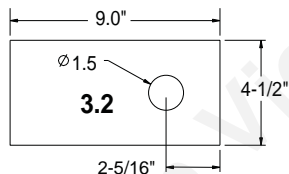

Beginning Manufacturing Date: June 2003
Ending Manufacturing Date: Nov. 2009

IMPORTANT: THIS IS DATED INFORMATION. When requesting service or replacement parts for your appliance please provide model number and serial number. All parts listed in this manual may be ordered from an authorized dealer.

**Stocked
at Depot**

ITEM	DESCRIPTION	COMMENTS	PART NUMBER	
1	Ceramic Fiber Blanket, 1/2 " Thick	Field Cut to Size	832-3390	Y
2	Baffle Fiberboard		SRV7007-146	Y

#3 Brick Set

3	Brick Assembly - Complete Set		BRICK-7007	Y
3.1	Brick, 9 x 4-1/2 x 1-1/4"	Qty. 11 Req.		
3.2	Brick, 9 x 4-1/2 x 1-1/4" w/Hole	Qty. 1 Req.	SRV7007-153	
3.3	Brick, 4-1/2 x 4-1/2 x 1-1/4"	Qty. 1 Req.		
3.4	Brick, see diagram	Qty. 2 Req.		
3.5	Brick, see diagram	Qty. 2 Req.		
3.6	Brick, 7-3/4 x 2-1/2 x 1-1/4"	Qty. 2 Req.		
	Brick, Uncut	Pkg of 1	832-0550	
		Pkg of 6	832-3040	
4	Top Assembly		SRV7007-029	
5	Manifold Tube Set		TUBES-7007	Y
6	Ashlip Assembly		SRV7007-008	
7	Blower Housing		SRV7007-116	
8	Blower Kit		BK-7007	
	Blower Cord w/ Speed Control		821-0110	Y
	Blower, Convection, Replacement		812-4900	Y
9	Leveling Leg, Set (Lt/Rt)		SRV7007-142	

Additional service part numbers appear on following page.