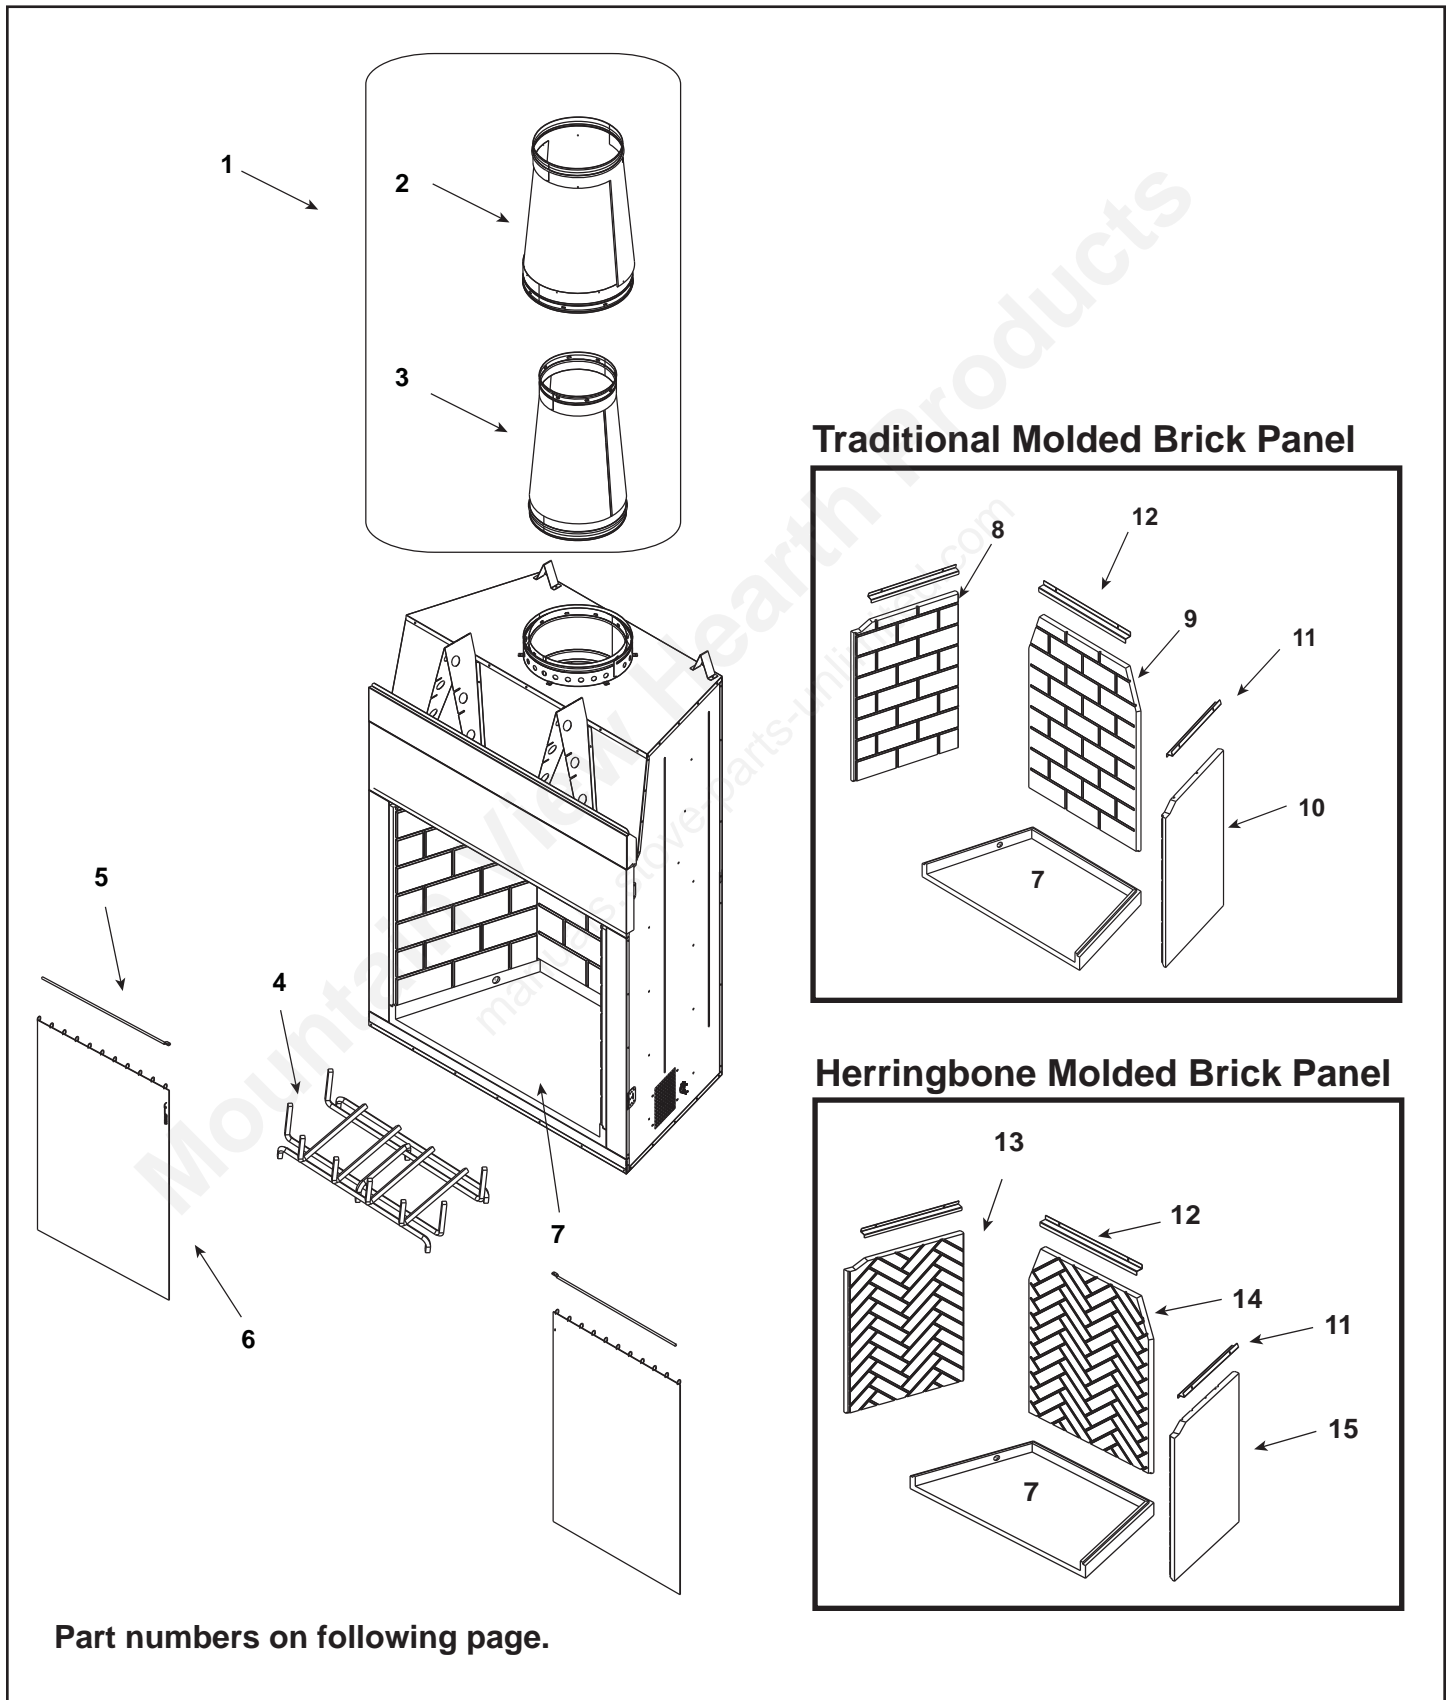

Part numbers on following page.