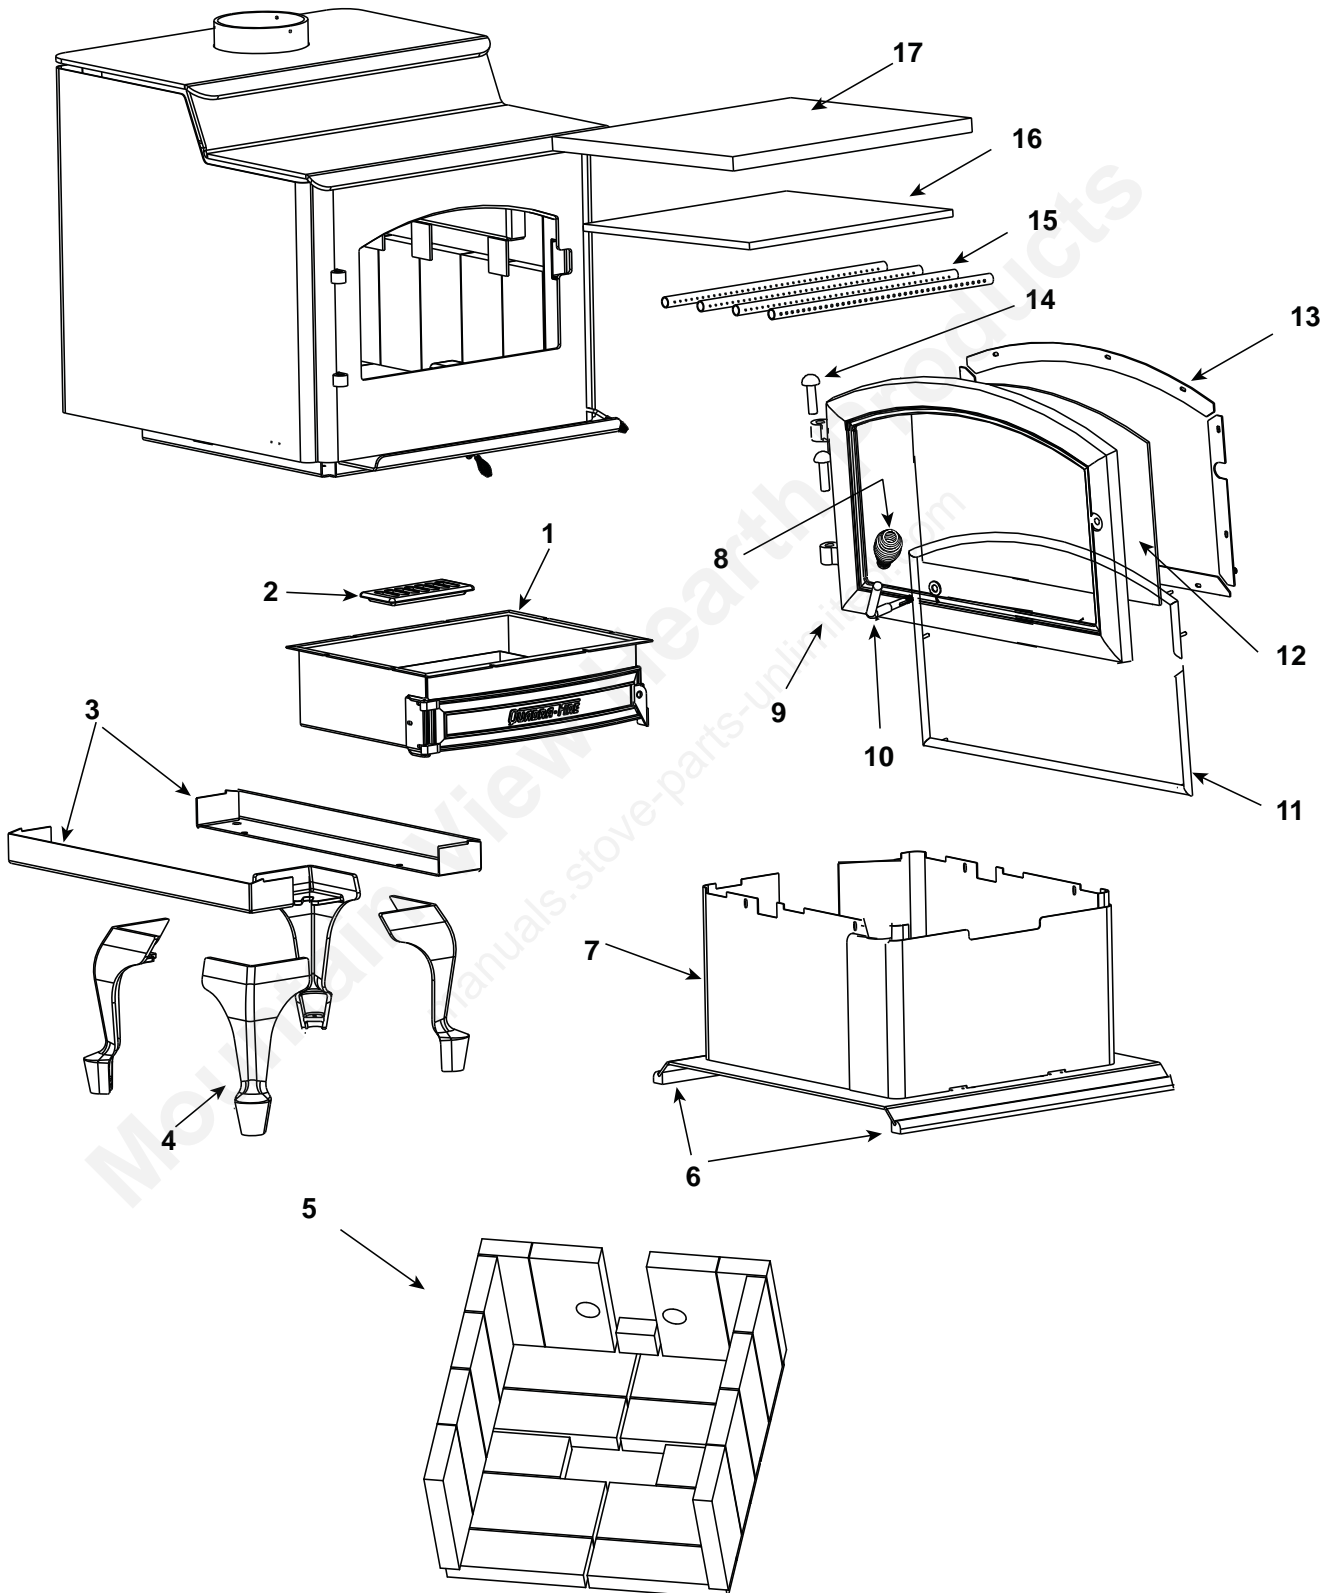

820-0700 May 2002 - Jan 2003, 820-0701 Jan 2003 - June 2007

Part number list on following page.