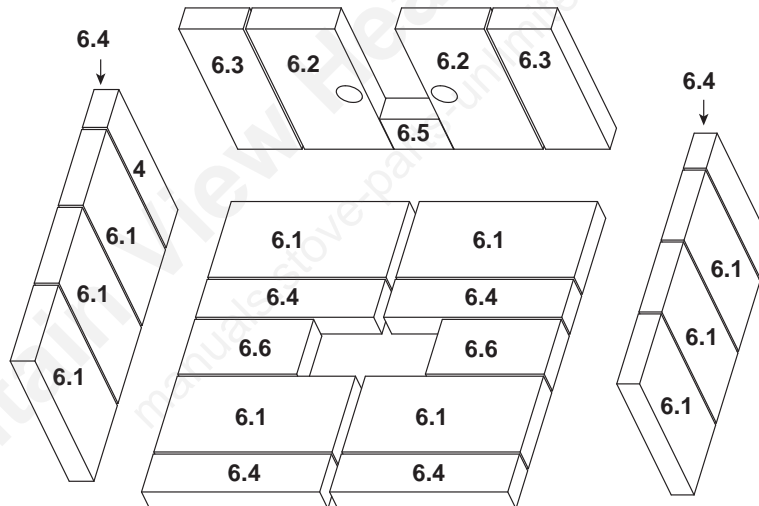

6	Brick Assembly - Complete Set	Pkg of 23	831-1960	
6.1	Brick, 9 x 4.5 x 1.25"	Qty. 10 Req.		
6.2	Brick, 9 x 4.5 x 1.25" w/Hole	Qty. 2 Req.	SRV436-0380	
6.3	Brick, 9 x 3 x 1.25"	Qty. 2 Req.		
6.4	Brick, 9 x 2.75 x 1.25"	Qty. 6 Req.		
6.5	Brick, 2.25 x 2 x 1.25"	Qty. 1 Req.		
6.6	Brick, 6 x 3.25 x 1.25"	Qty. 2 Req.		
	Brick, Uncut	Pkg of 1	832-0550	
		Pkg of 6	832-3040	
7	Trim, Oak Wood, Pedestal	Qty. 2 Req.	832-0560	
8	Spring Handle, 1/2"	Gold	832-0620	Y
		Nickel	250-8330	Y