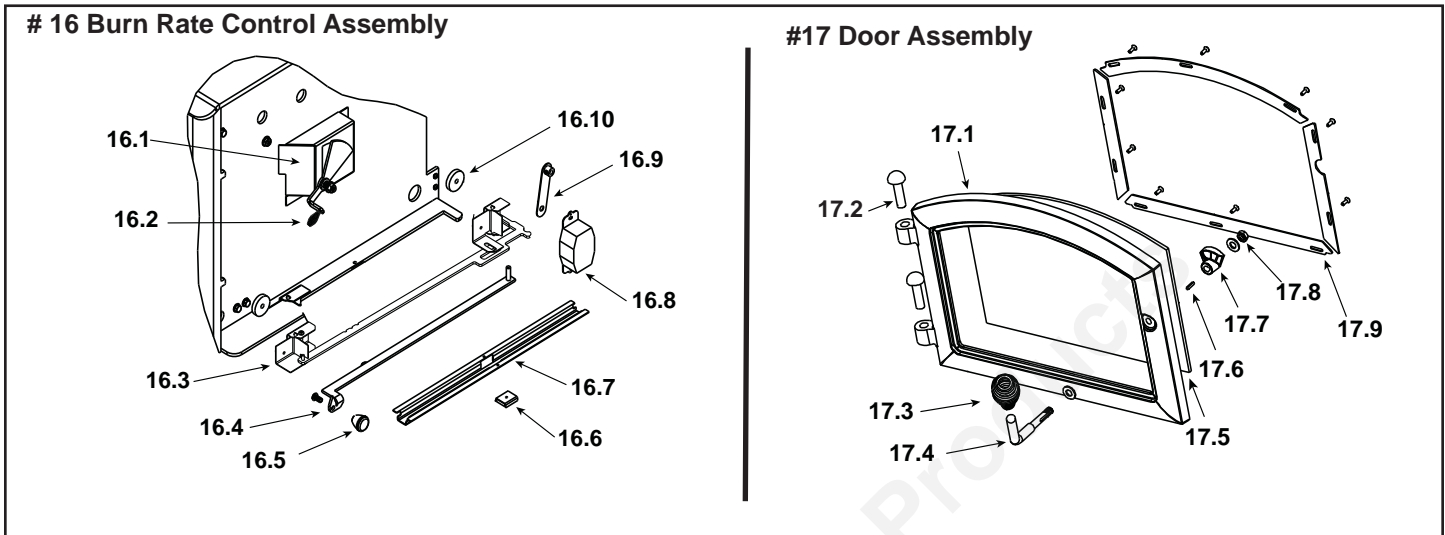

IMPORTANT: THIS IS DATED INFORMATION. When requesting service or replacement parts for your appliance please provide model number and serial number. All parts listed in this manual may be ordered from an authorized dealer.

Stocked at Depot

ITEM	DESCRIPTION	COMMENTS	PART NUMBER	
#16 Burn Rate Assembly				
16.1	Burn Rate Control Assembly		7039-016	
16.2	Spring Handle, 1/4"	Gold	832-0630	Y
		Nickel	250-8340	Y
16.3	Timer Air Control Assembly		SRV7039-015	Y
	Rear Air Door Assembly		7037-013	Y
16.4	Rear Air Control Arm Assembly		SRV7039-006	
16.5	Start-Up Control Knob		7000-343	
16.6	Latch, Magnet - for Air Control		229-0631	
16.7	Air Control Rod Guide		7033-210	
16.8	Timer (Only) Replacement Assembly		SRV480-1940	Y
16.9	Timer Arm Assembly		7033-034	Y
16.10	Door Gasket - Front & Rear Air Timer Doors		7033-282	Y
#17 Door Assembly				
17.1	Door Assembly	Black	SRV7039-008	
17.2	Hinge Pins, 1/2"	Gold	832-0250	
		Nickel	430-5320	
17.3	Spring Handle, 1/2"	Gold	832-0620	Y
		Nickel	250-8330	Y
17.4	Door Handle Only		430-1131	
17.5	Glass Assembly - 14-1/8 in. W x 9-13/16 in. H		7000-013	Y
17.6	Key, Cam Latch		430-1151	
17.7	Cam Latch		430-1141	
17.8	Nut, Locking Door Handle	Pkg of 24	226-0100/24	Y
17.9	Frame, Glass, Top		GL-FRM-21M	

Additional service part numbers appear on following page.