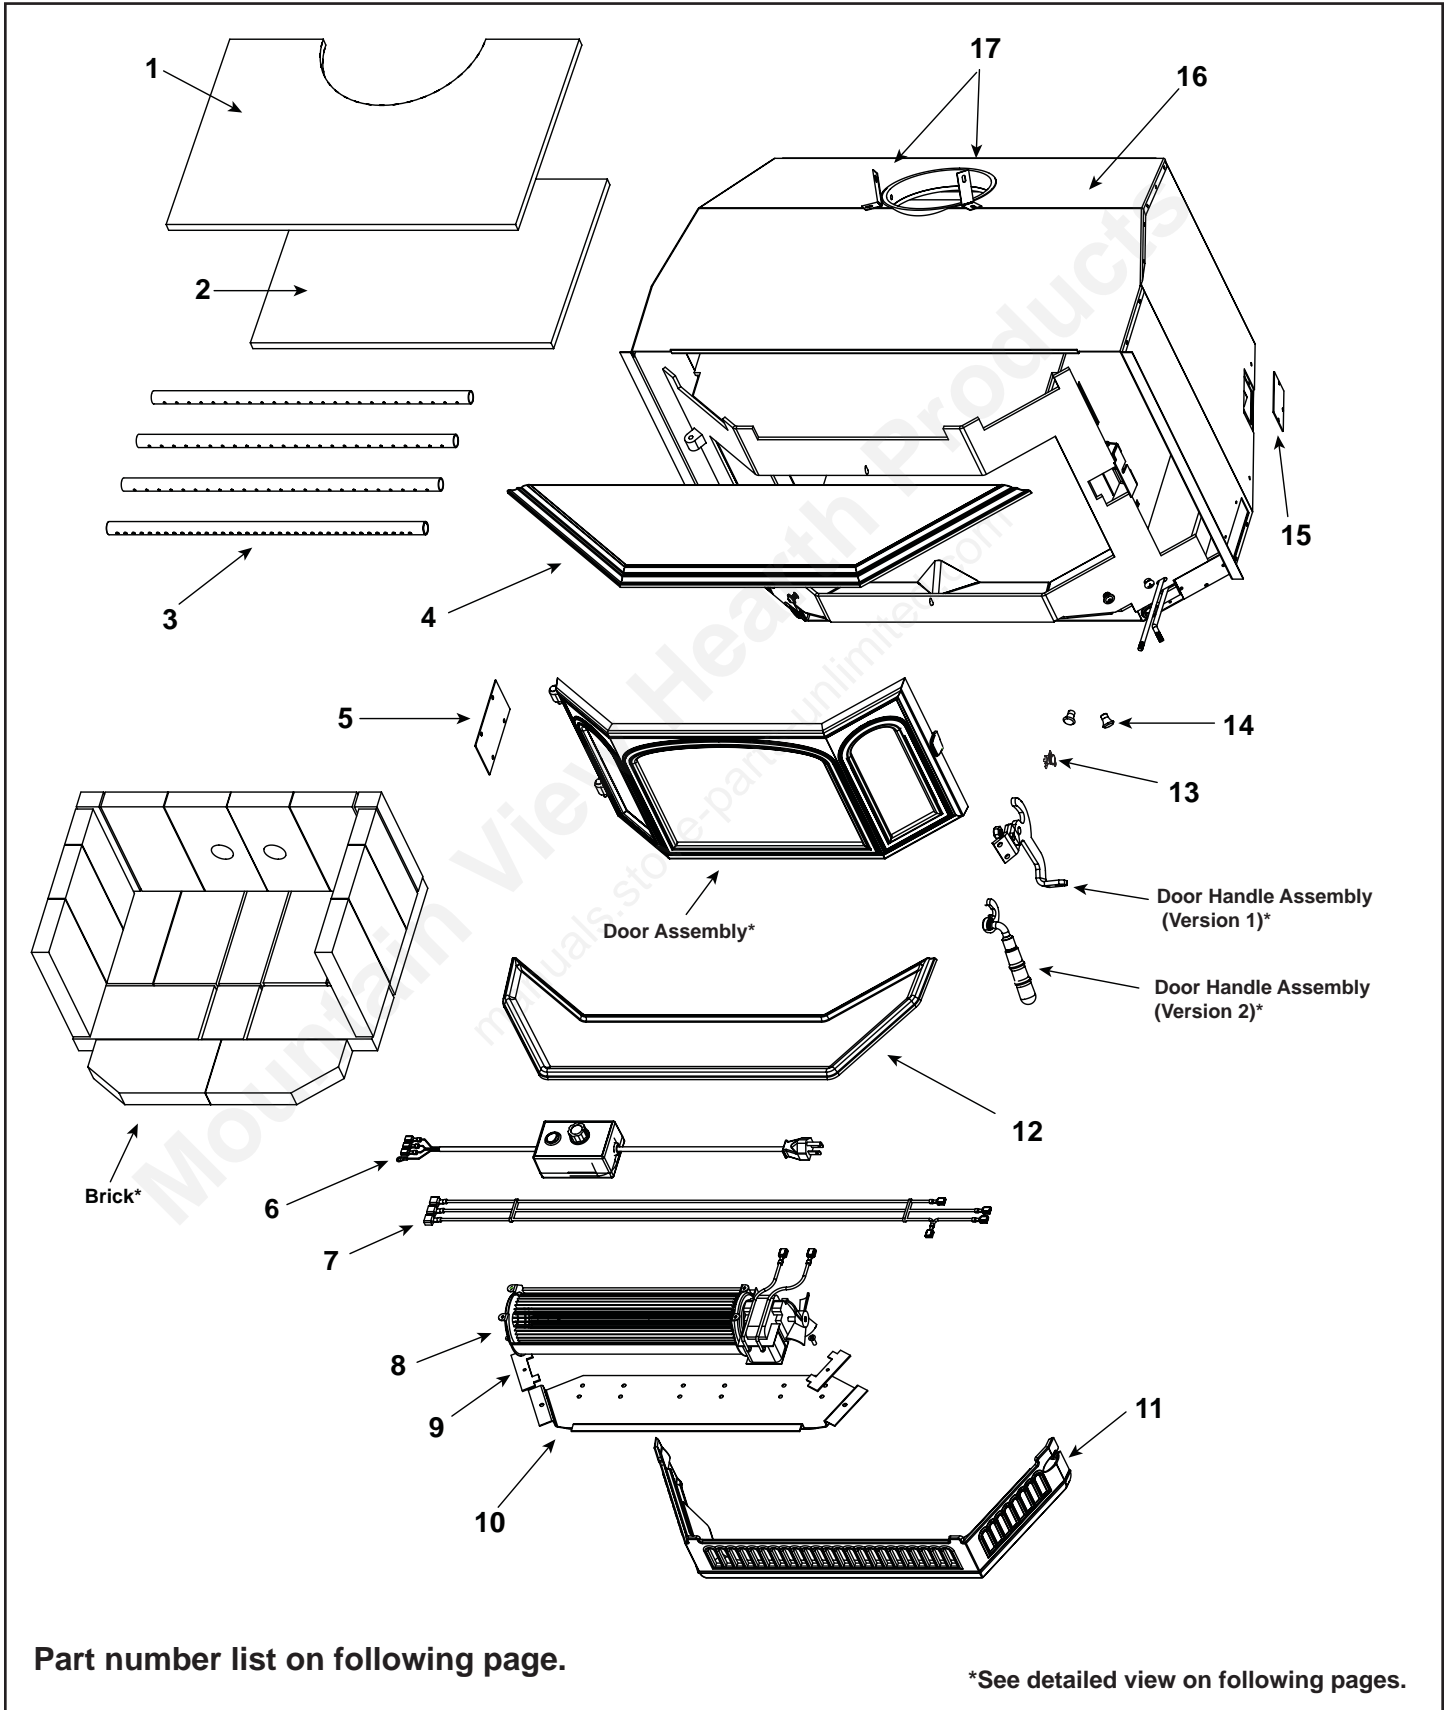

830-0390 (July 2002 - April 2004), 4100i-NL (Feb. 2003 - April 2004), 4100i-GD-B & 4100i-NL-B (April 2004 - Active)

Part number list on following page.

*See detailed view on following pages.