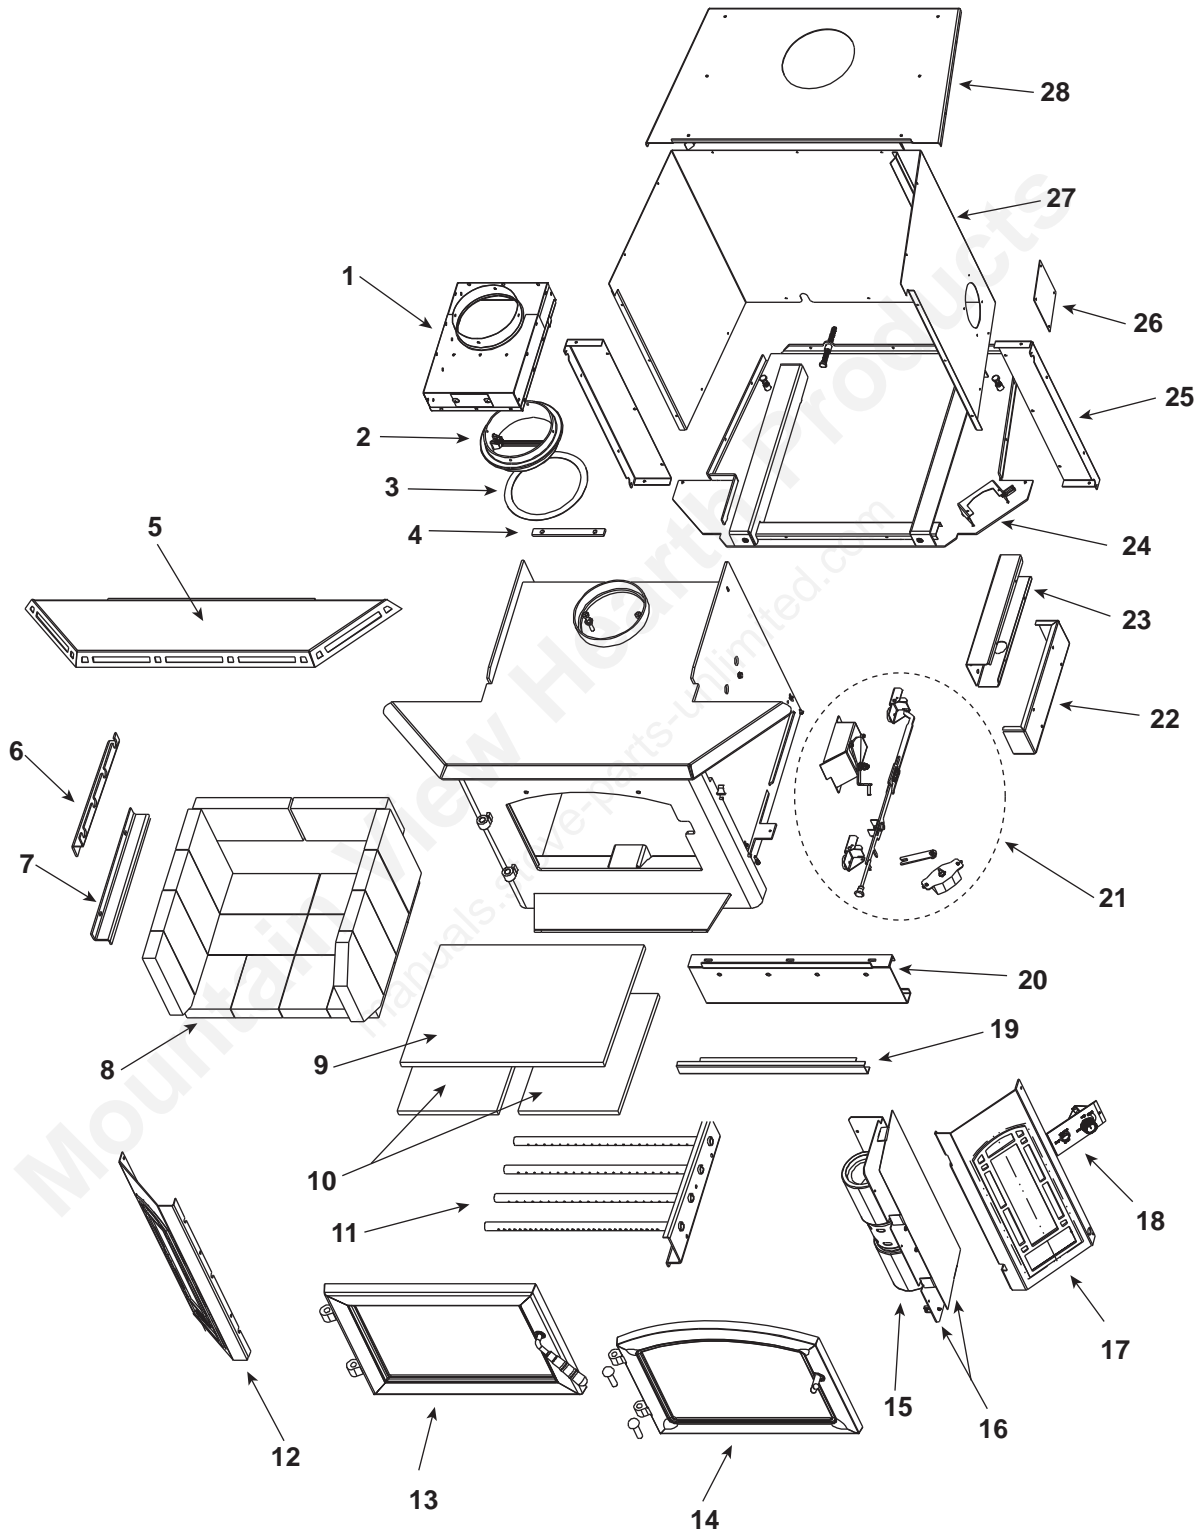

Part number list on following page.

IMPORTANT: THIS IS DATED INFORMATION. When requesting service or replacement parts for your appliance please provide model number and serial number. All parts listed in this manual may be ordered from an authorized dealer.

**Stocked
at Depot**

ITEM	DESCRIPTION	COMMENTS	PART NUMBER
1	Offset Adapter		OFFSET-ADAPT
2	Flue Attach Ring		SRV7044-154
3	Gasket, Flue Collar		SRV7044-194
4	Chimney Ring Attach		SRV7044-181
5	Mantel Heat Deflector		MANTEL-DFLCTR
6	Tube Support Rack		SRV7044-187
7	Brick Retainer		7033-149

#8 Brick Assembly