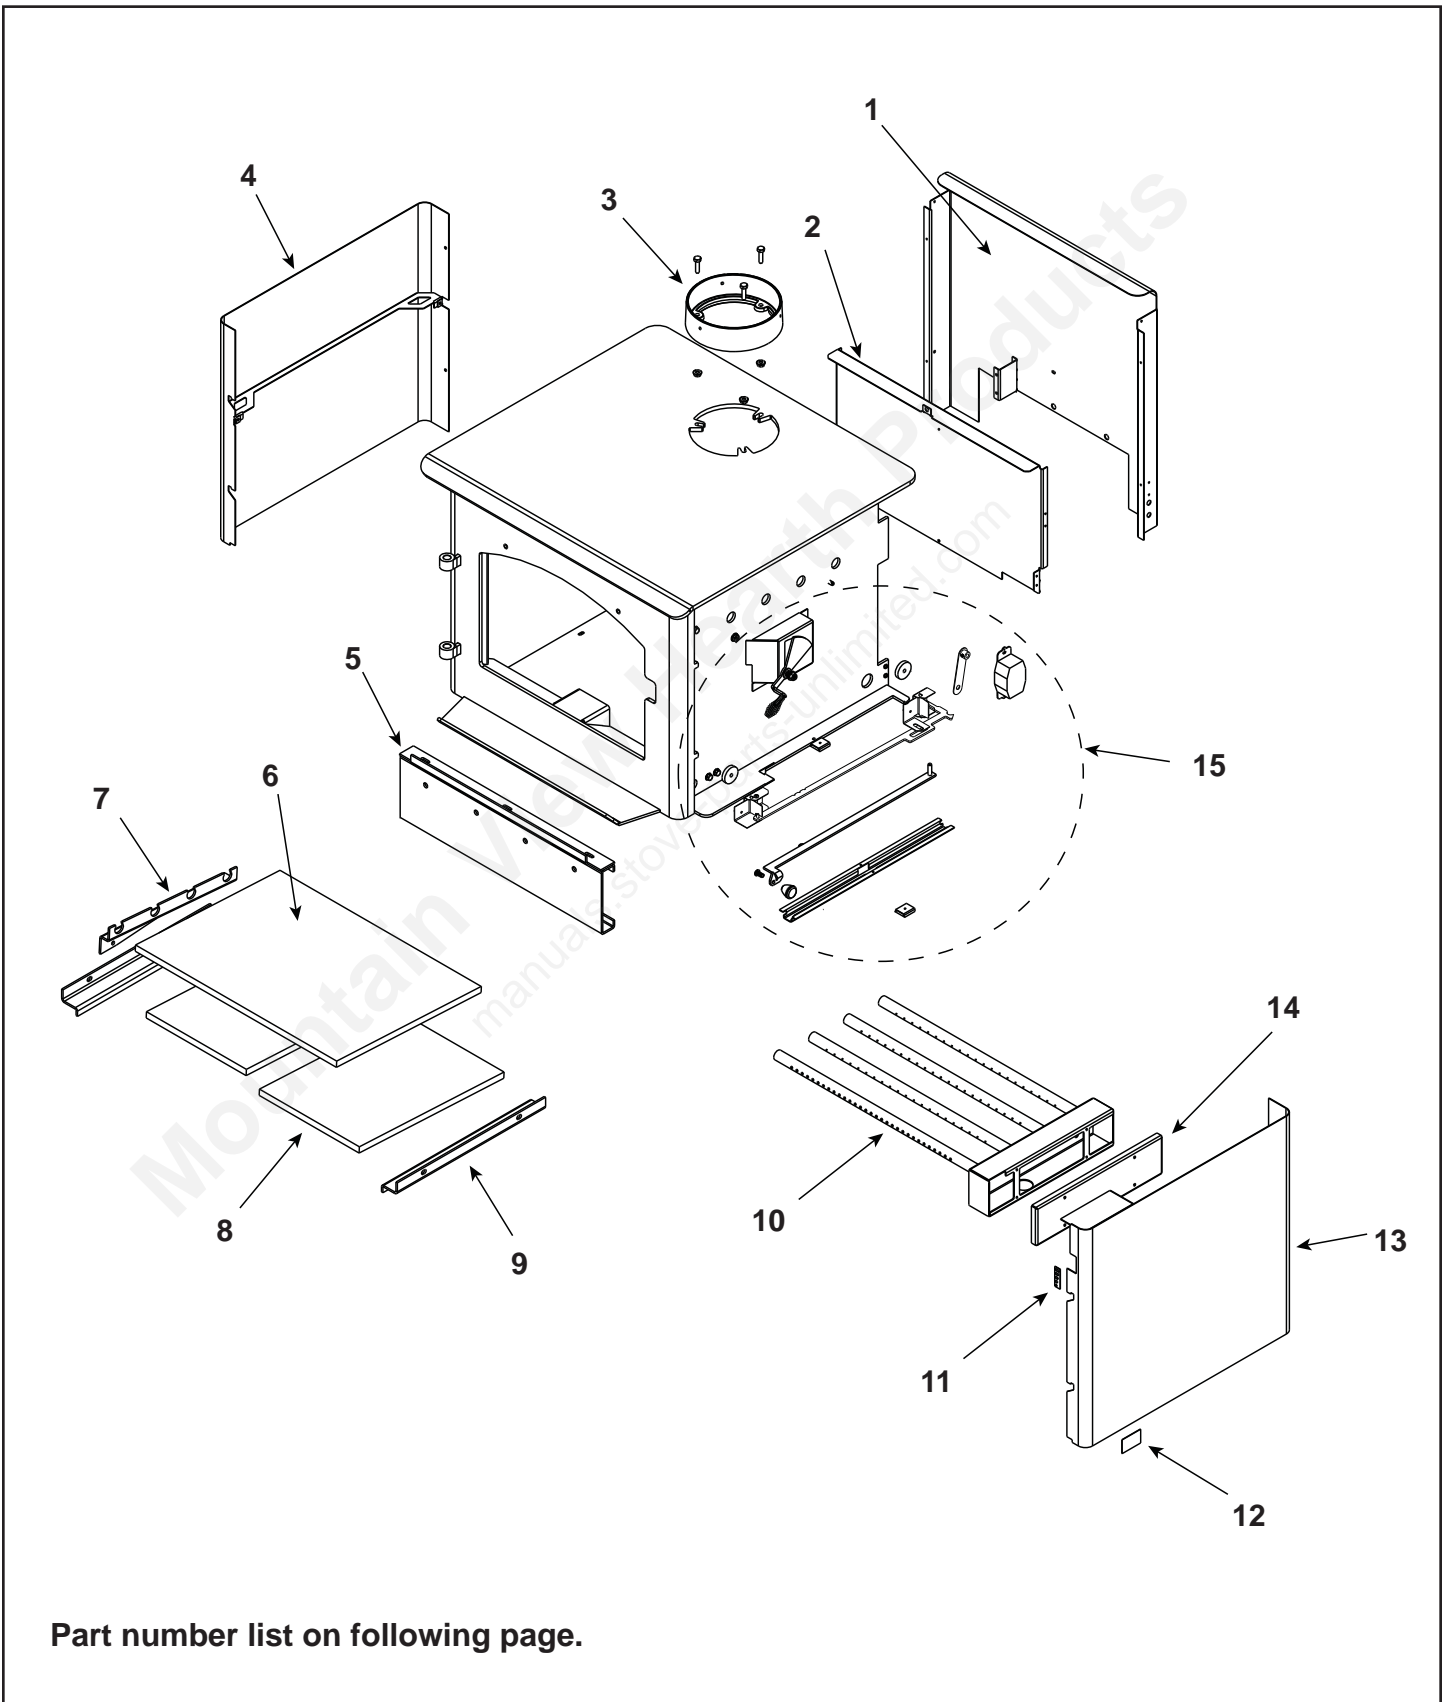

43M-ACC-GT Oct. 2006 - Jan. 2007, 43M-ACC-NT Oct. 2006 - Jan. 2007, 43M-ACC-MBK Oct. 2006 - Oct. 2007

Part number list on following page.

IMPORTANT: THIS IS DATED INFORMATION. When requesting service or replacement parts for your appliance please provide model number and serial number. All parts listed in this manual may be ordered from an authorized dealer.

**Stocked
at Depot**

ITEM	DESCRIPTION	COMMENTS	PART NUMBER	
1	Air Channel, Convection w/Bracket - Retain original serial # label		SRV7033-144	
2	Air Supply Back		SRV7033-134	
3	Flue Collar		SRV7000-302	Y
4	Panel Assembly, Side, Left		7037-007	
5	Rear Air Channel Assembly		7033-002	Y
6	Ceramic Fiber Blanket, 1/2 " Thick	15 1/2" x 19 1/2"	832-3390	Y
7	Tube Support Rack		7033-148	
8	Baffle Fiber Board - 9-1/2" W x 15-3/4" H	Qty: 2	SRV7037-112	Y
9	Brick Retainer		7033-149	
10	Tube, Channel Assembly	Manifold Tubes	SRV7033-023	Y
11	Label, Burn Rate Air Control		7033-160	
12	Label, Start-Up Air Control, Acc		7033-166	
13	Panel Assembly, Right Side		7037-006	
14	Tube Channel Access Cover (Top)		SRV7033-237	

#15 Burn Rate Control & Associated Parts