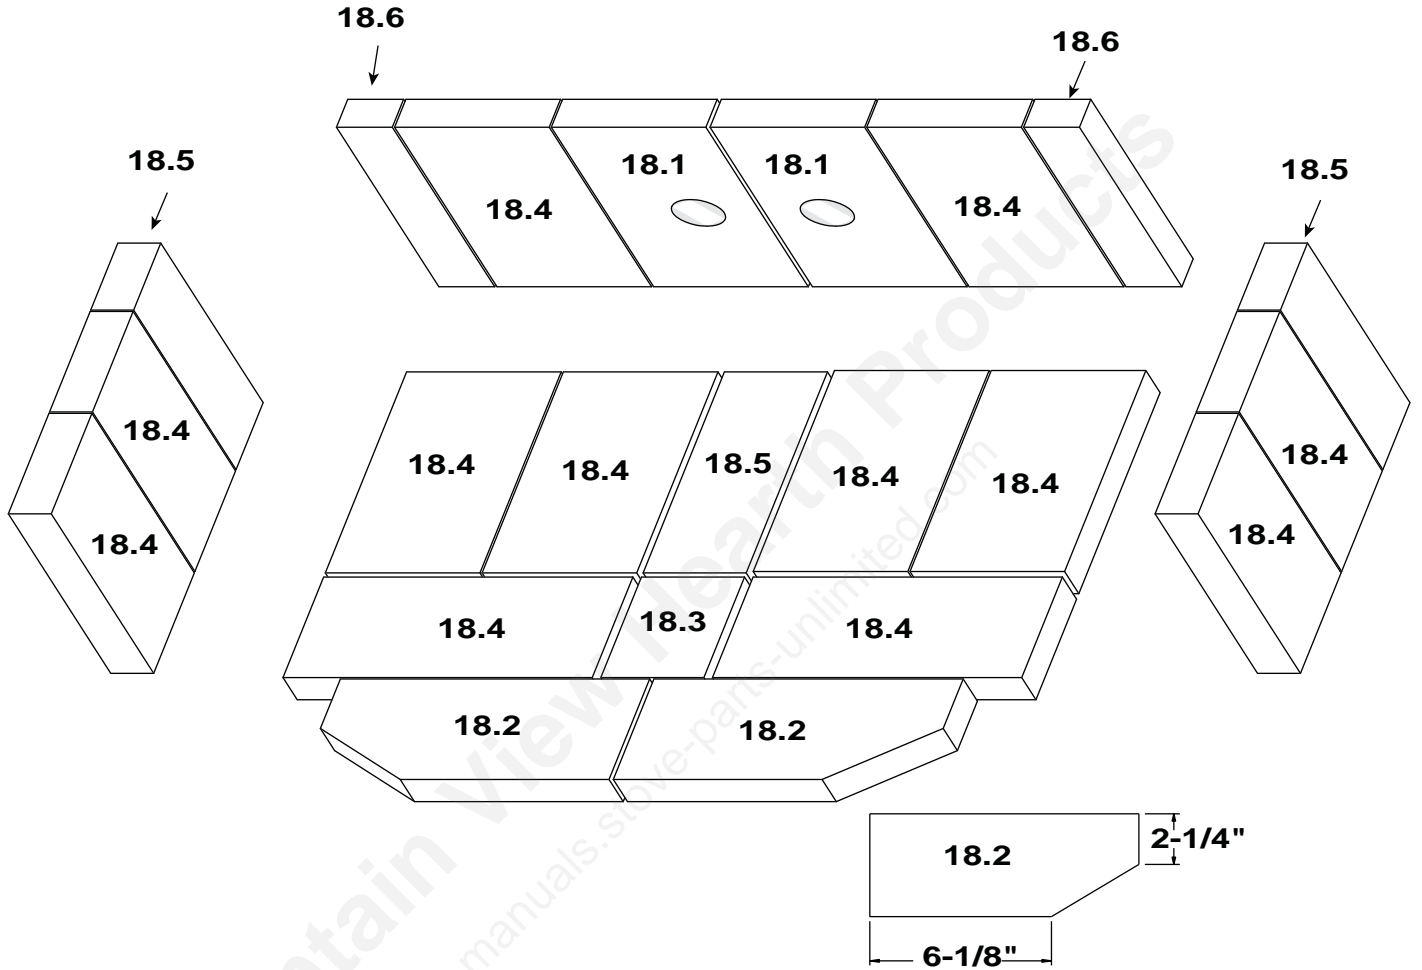

#18 Brick Set

IMPORTANT: THIS IS DATED INFORMATION. When requesting service or replacement parts for your appliance please provide model number and serial number. All parts listed in this manual may be ordered from an authorized dealer.

Stocked at Depot

ITEM	DESCRIPTION	COMMENTS	PART NUMBER	
	Brick Set	Pkg of 22	832-3500	Y
18.1	Brick, 9 x 4.5 x 1/25" with hole	Qty: 2 Req.	SRV435-0800	Y
18.2	Brick, 9 x 4 x 1/25"	Qty: 2 Req.		
18.3	Brick, 4.5 x 3 x 1/25"	Qty:1 Req.		
18.4	Brick, 9 x 4.5 x 1/25"	Qty:12 Req.		
18.5	Brick, 9 x 3 x 1/25"	Qty: 3 Req.		
18.6	Brick, 9 x 1.5 x 1/25"	Qty: 2 Req.		
	Brick, Uncut	Pkg of 1	832-0550	
		Pkg of 6	832-3040