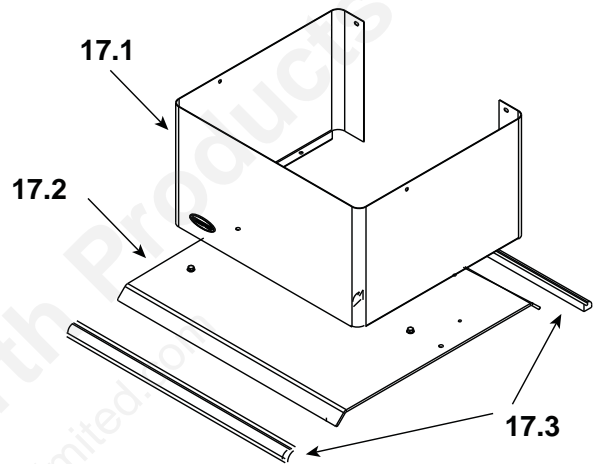

IMPORTANT: THIS IS DATED INFORMATION. When requesting service or replacement parts for your appliance please provide model number and serial number. All parts listed in this manual may be ordered from an authorized dealer.

Stocked at Depot

ITEM	DESCRIPTION	COMMENTS	PART NUMBER	
	Brick Assembly, Complete Set	Pkg of 20	SRV7037-003	
16.1	Brick, 9 x 4.5 x 1.25"	Qty. 12 Reg.		
16.2	Brick, 6 x 4.5"	Qty. 4 Reg.		
16.3	Brick, 9 x 4.5" with angle	Qty. 1 Reg.		
16.4	Brick, 9 x 3" with angle	Qty. 1 Reg.		
16.5	Brick, small	Qty. 2 Reg.		
	Brick, Uncut	Pkg of 1	832-0550	
		Pkg of 6	832-3040	
#17 Pedestal Assembly				
17.1	Pedestal Riser		7033-207	
17.2	Pedestal Base		7033-163	
17.3	Strip, Oak Trim	Qty: 2 Req.	832-0560	

Additional service part numbers appear on following page.