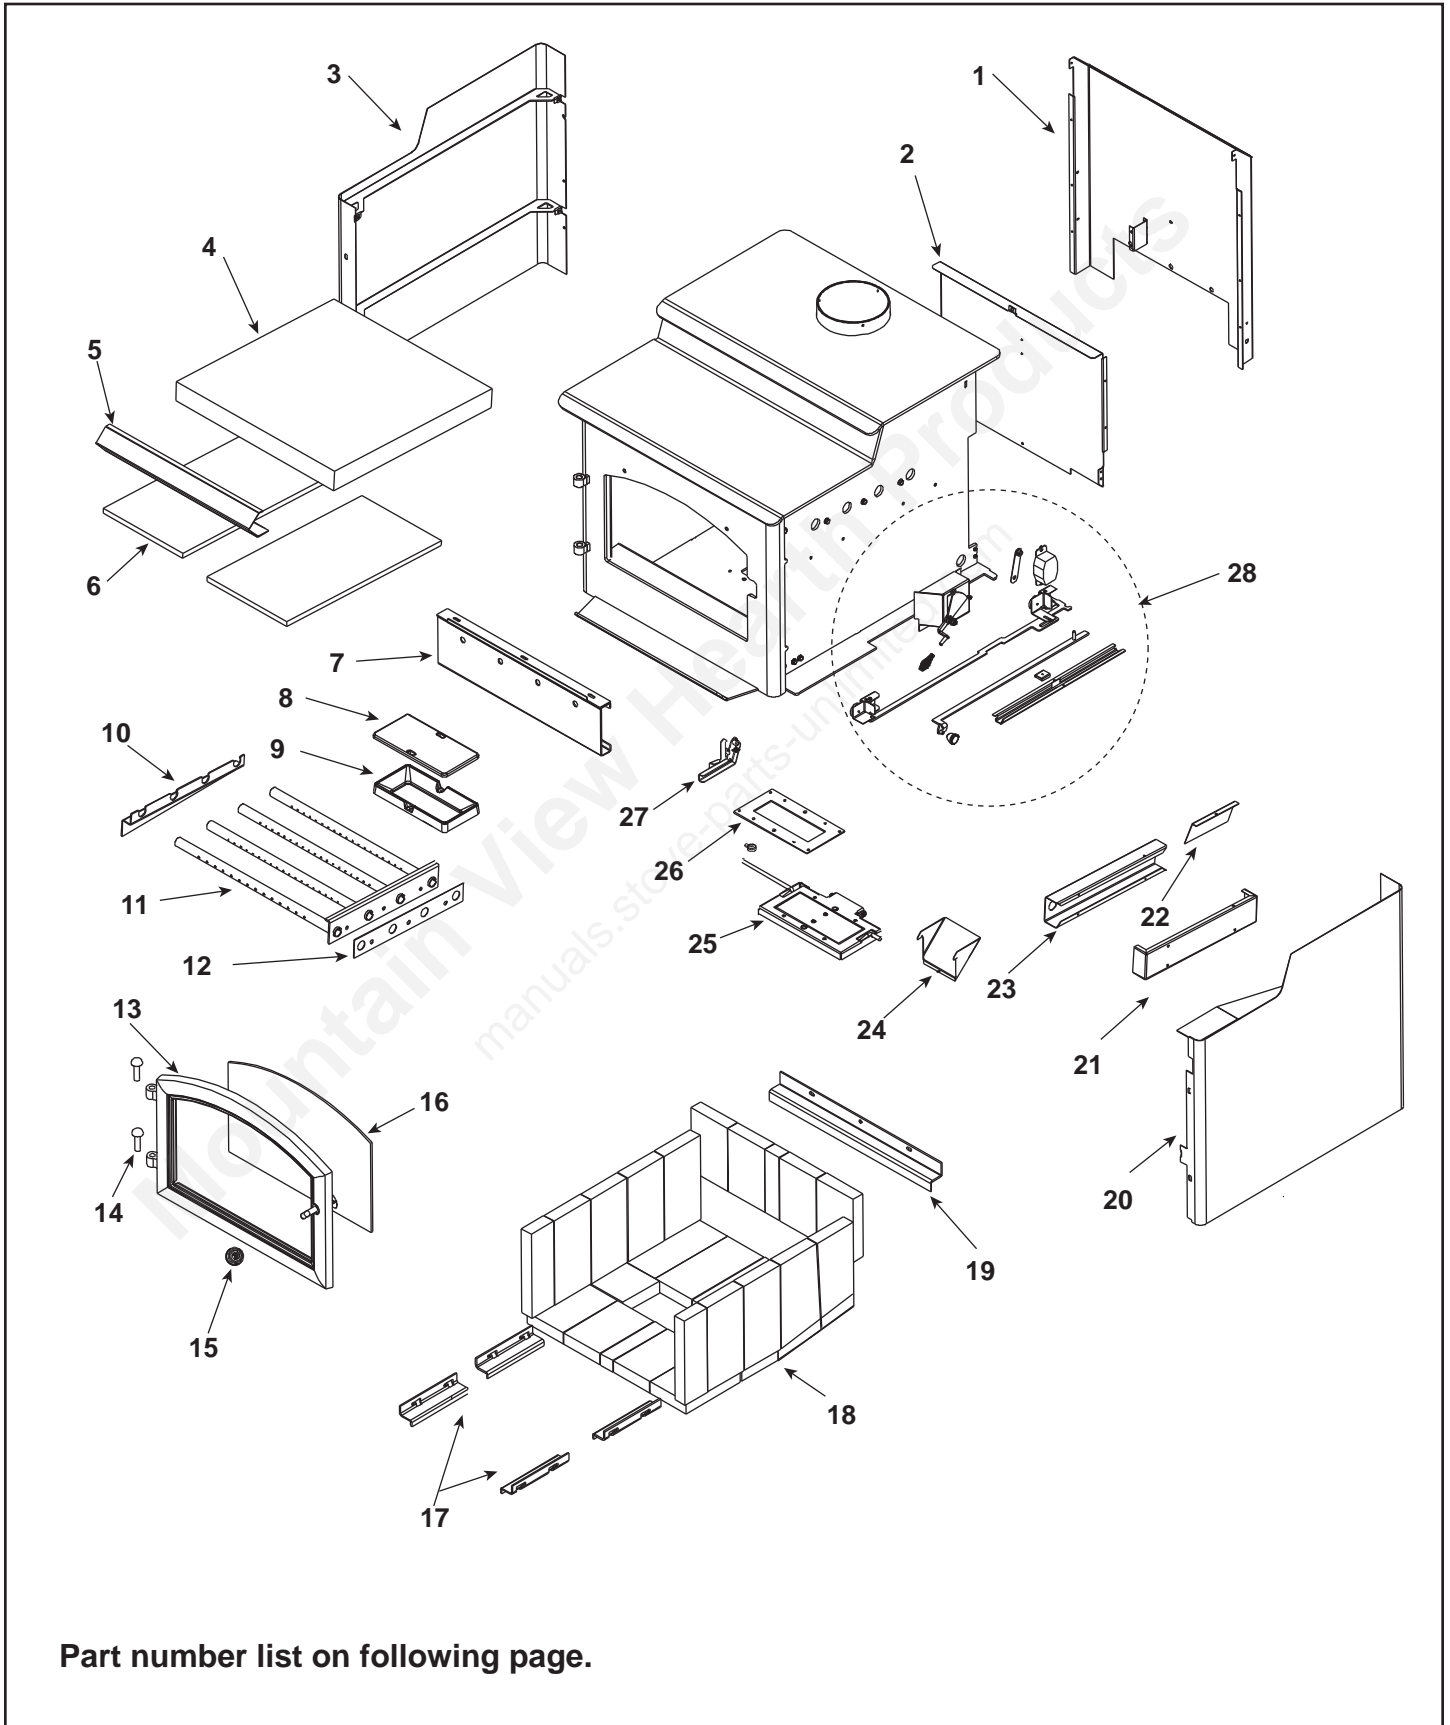

Part number list on following page.