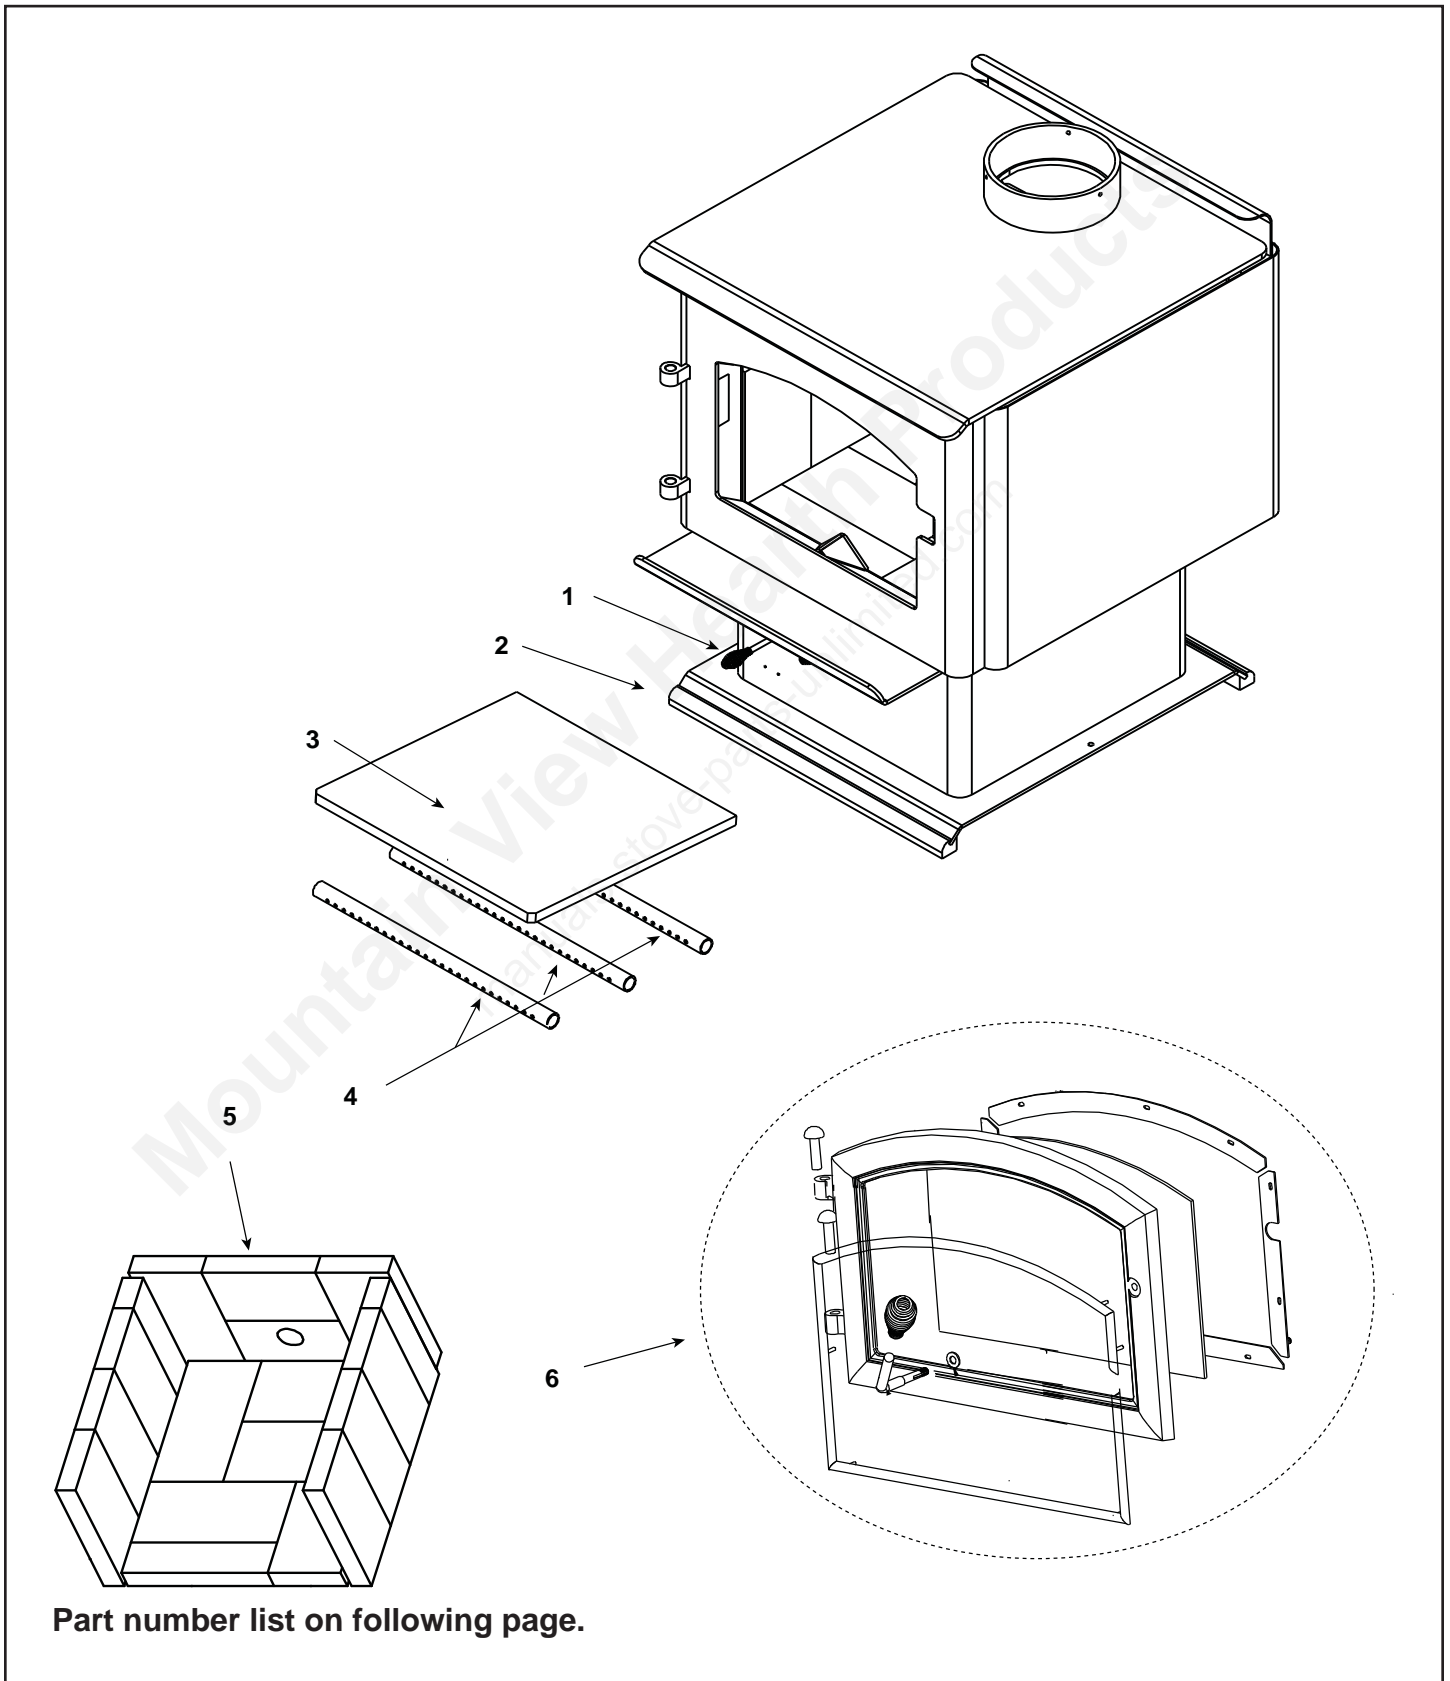

820-0680 (Black Door), 21M-GT (Gold Trim Door), 21M-NT (Nickel Trim Door)

Part number list on following page.

Beginning Manufacturing Date: Jan. 2002
Ending Manufacturing Date: June 2007

IMPORTANT: THIS IS DATED INFORMATION. When requesting service or replacement parts for your appliance please provide model number and serial number. All parts listed in this manual may be ordered from an authorized dealer.

Stocked at Depot

ITEM	DESCRIPTION	COMMENTS	PART NUMBER	
1	Spring Handle, 1/4"	Gold	832-0630	Y
		Nickel	250-8340	Y
2	Pedestal Trim	Qty. 2 Req.	473-0290	
3	Baffle Fiber, 21-Act		831-2040	Y
4	Manifold Tube Set		TUBES-21M	Y
	Manifold Clip/Screws	Pkg of 4	832-0661	Y

#5 Brick Assembly