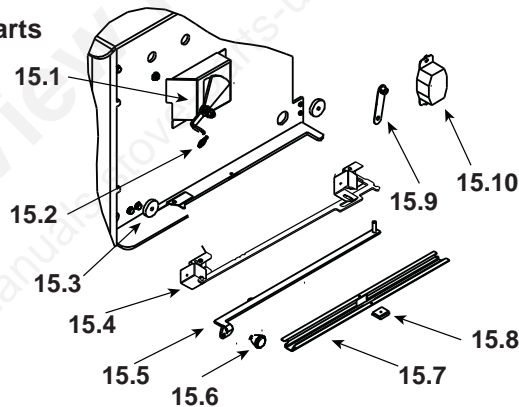

IMPORTANT: THIS IS DATED INFORMATION. When requesting service or replacement parts for your appliance please provide model number and serial number. All parts listed in this manual may be ordered from an authorized dealer.

**Stocked
at Depot**

ITEM	DESCRIPTION	COMMENTS	PART NUMBER	
1	Air Channel, Convection w/Bracket - Retain original serial # label		SRV7033-144	
2	Air Supply Back		SRV7033-134	
3	Flue Collar		SRV7000-302	Y
4	Panel Assembly, Side, Left		7037-007	
5	Rear Air Channel Assembly		7033-002	Y
6	Ceramic Fiber Blanket, 1/2 " Thick	15 1/2" x 19 1/2"	832-3390	Y
7	Tube Support Rack		7033-148	
8	Baffle Fiber Board - 9-1/2" W x 15-3/4" H	Qty: 2	SRV7037-112	Y
9	Brick Retainer		7033-149	
10	Tube, Channel Assembly	Manifold Tubes	SRV7033-023	Y
11	Label, Burn Rate Air Control		7033-160	
12	Label, Start-Up Air Control, Acc		7033-166	
13	Panel Assembly, Right Side		7037-006	
14	Tube Channel Access Cover (Top)		SRV7033-237	

#15 Burn Rate Control & Associated Parts

15.1	Burn Rate Control Assembly		7037-004	Y
15.2	Spring Handle, 1/4", Gold	Pre SN 0070030424	832-0630	Y
	Spring Handle, 1/4", Nickel		250-8340	Y
	Spring Handle, 1/4", Black	Post SN 0070030424	SRV7000-614	Y
15.3	Door Gasket - Front & Rear Air Timer Doors		7033-282	Y
15.4	Timer Air Control Assembly		SRV7037-018	Y
	Rear Air Door Assembly		7037-013	Y
15.5	Rear Air Control Arm Assembly		7037-005	Y
15.6	Knob - Start-Up Control Knob		7000-343	
15.7	Air Control Rod Guide		7033-210	
15.8	Latch, Magnet - For Air Control		229-0631	
15.9	Timer Arm Assembly		7033-034	Y
15.10	Timer (Only) Replacement Assembly		SRV480-1940	Y

Additional service part numbers appear on following page.