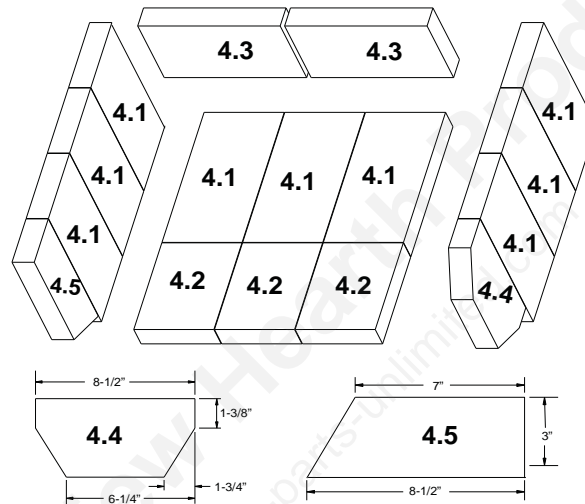

IMPORTANT: THIS IS DATED INFORMATION. When requesting service or replacement parts for your appliance please provide model number and serial number. All parts listed in this manual may be ordered from an authorized dealer.

Stocked at Depot

ITEM	DESCRIPTION	COMMENTS	PART NUMBER
1	Convection Air Channel - Retain Original Serial Number		SRV7039-107
2	Flue Collar		SRV7000-302
3	Panel Assembly, Side, Left		SRV7039-003

#4 Brick Assembly

4	Brick Assembly - Complete Set		SRV7039-007	
4.1	Brick, 9 x 4-1/2 x 1-1/4"	Qty. 9 Req.		
4.2	Brick, 6 x 4-1/2 x 1-1/4"	Qty. 3 Req.		
4.3	Brick, 8 x 4-1/2 x 1-1/4"	Qty. 2 Req.		
4.4	Brick, see diagram	Qty. 1 Req.		
4.5	Brick, see diagram	Qty. 1 Req.		
	Brick, Uncut	Pkg of 1	832-0550	
		Pkg of 6	832-3040	
5	Tube Support Rack		SRV7039-108	
6	Brick Retainer		7033-149	
7	Ceramic Fiber Blanket, 1/2" Thick		832-3390	Y
8	Baffle Board, 8-1/8 in. W x 13 in. H	Pkg of 2	SRV7039-111	Y
9	Pedestal Riser		7033-207	
10	Pedestal Base		7033-163	
11	Strip, Oak Trim	Pkg of 2	832-0560	
12	Rear Channel Assembly		SRV7039-001	
13	Tube Channel Assembly - Manifold Tubes		SRV7039-004	Y
14	Panel Assembly, Side, Right		SRV7039-002	
15	Tube Channel Top - Access Cover		SRV7039-114	

Additional service part numbers appear on following page.