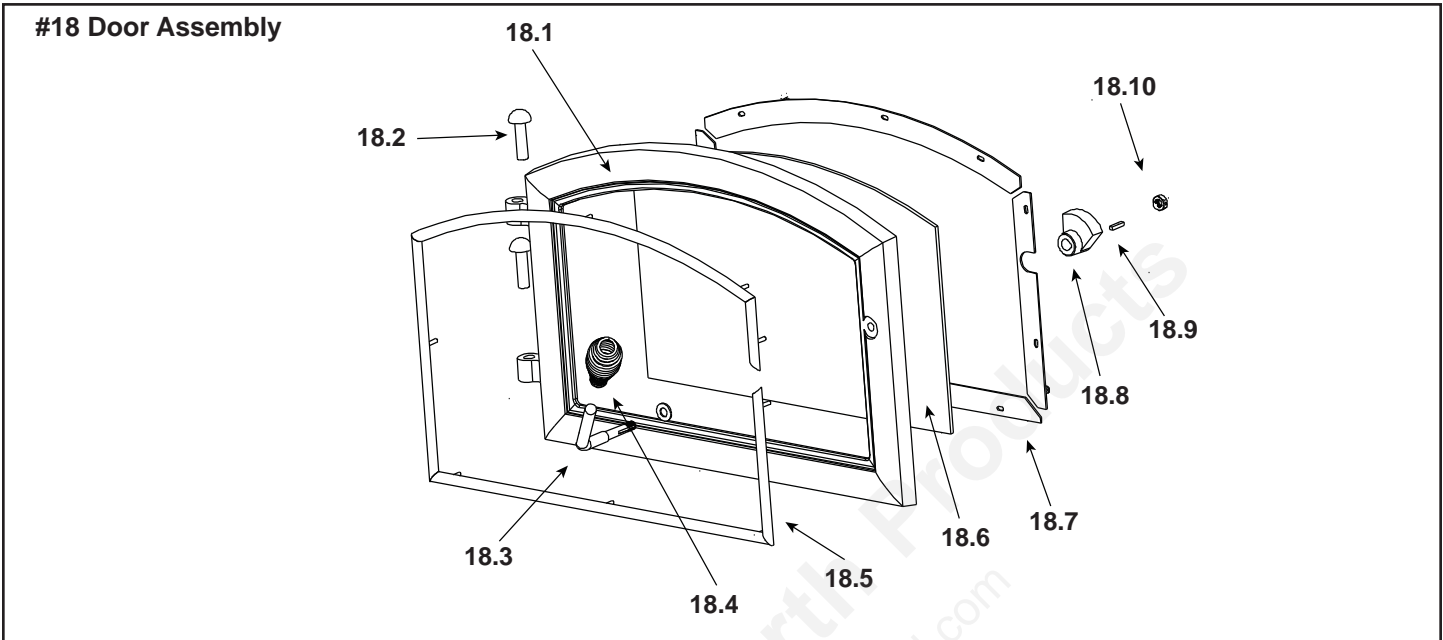

IMPORTANT: THIS IS DATED INFORMATION. When requesting service or replacement parts for your appliance please provide model number and serial number. All parts listed in this manual may be ordered from an authorized dealer.

Stocked at Depot

ITEM	DESCRIPTION	COMMENTS	PART NUMBER	
18	Door Assembly	Black	832-1092	
		Gold Trim	832-1912	
		Nickel Trim	DR-31/43NL	
18.2	Hinge Pins, 1/2", Gold	Pre SN 0070030424	832-0250	
	Hinge Pins, 1/2", Nickel		430-5320	
	Hinge Pins, 1/2", Black	Post SN 0070030424	7000-606/2	
18.3	Door Handle Rod Only		430-1131	
18.4	Spring Handle, 1/2", Gold	Pre SN 0070030424	832-0620	Y
	Spring Handle, 1/2", Nickel		250-8330	Y
	Spring Handle, 1/2", Black	Post SN 0070030424	SRV7000-613	Y
18.5	Trim Ring, For Door (Trim door assembly only)	Gold Trim	430-2682	
		Nickel Trim	430-5340	
18.6	Door Glass Assembly - 15-1/2" W x 13-3/8" H		7000-012	Y
18.7	Glass Frame Set	Qty: 4 Pc	832-0350	
18.8	Cam Latch		430-1141	
18.9	Key, Cam Latch		430-1151	
18.10	Nut, Locking Door Handle	Pkg of 24	226-0100/24	Y
	Gasket, Glass Tape - Field cut to Size	Qty. 5 Ft. Req.	832-0460	Y
	Rope, Door, 3/4" x 84" - Field cut to Size	Qty. 7 Ft. Req.	832-1680	Y
	Component Pack (Spring Handles (1) 1/2" & (2) 1/4", (2) Gold Hinge Pins, Quadra-Fire Logo)	Black & Gold Doors	436-5350	
		Nickel doors	436-5360	
	Upgrade, Door, Nickel - Nickel Handles, Hinge Pins & Logo		UK-DRNL	

Additional service part numbers appear on following page.