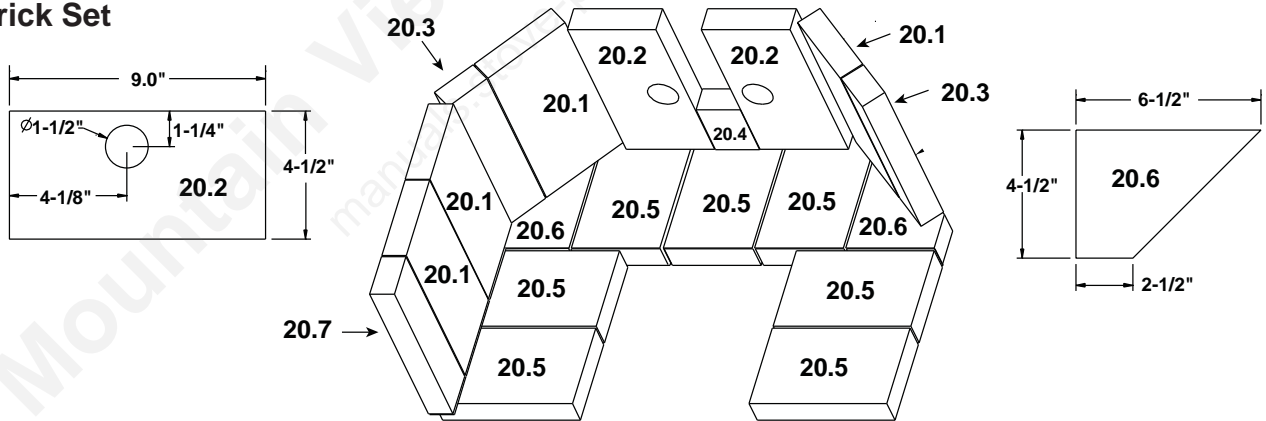

IMPORTANT: THIS IS DATED INFORMATION. When requesting service or replacement parts for your appliance please provide model number and serial number. All parts listed in this manual may be ordered from an authorized dealer.

Stocked at Depot

ITEM	DESCRIPTION	COMMENTS	PART NUMBER	
19	Side Door Assembly - Must specify color	Matte Black	7006-031MBK	
		Porcelain Mahogany	7006-031PMH	
	Bracket, Door Lock		7006-198	
	Fiber Handle		SRV433-1380	Y
	Gasket, Door, 1/2", Field Cut to Size	10 Ft.	834-4170	Y
	Screw, Flat Head Philips 8-32 x 1/2	Pkg of 10	832-0860	
	Screw, Pan Head Philips 8-32 x 3/8	Pkg of 40	225-0500/40	Y
	Side Door - Must specify color	Matte Black	7006-225MBK	
		Porcelain Mahogany	7006-225POR	
	Side Door Handle, Gold		7006-037	
	Side Door Shield		SRV7006-212	
	Door Handle, Left	Gold	7006-036	
		Nickel	7006-039	
	Door Handle, Right	Gold	7006-035	
		Nickel	7006-038	
	Side Door Latch Bracket		7006-198	

#20 Brick Set

20	Brick Assembly - Complete Set	Pkg of 19	BRICK-7006	
20.1	Brick, 9" x 4-1/2" x 1-1/4"	Qty. 4 Req.		
20.2	Brick, 9" x 4-1/2" x 1-1/4" w/Hole (see diagram)	Qty. 2 Req.	SRV436-0380	Y
20.3	Brick, 9" x 2-1/4" x 1-1/4"	Qty. 2 Req.		
20.4	Brick, 3" x 2-1/4" x 1-1/4"	Qty. 1 Req.		
20.5	Brick, 6-3/4" x 4-1/2"	Qty. 7 Req.		
20.6	Brick, 6-1/2" x 4-1/4" angled (see diagram)	Qty. 2 Req.		
20.7	Brick, 9" x 2" x 1-1/4"	Qty. 1 Req.		
	Brick, Uncut (Must specify size when ordering)	Pkg of 1	832-0550	
		Pkg of 6	832-3040	

Additional service part numbers appear on following page.