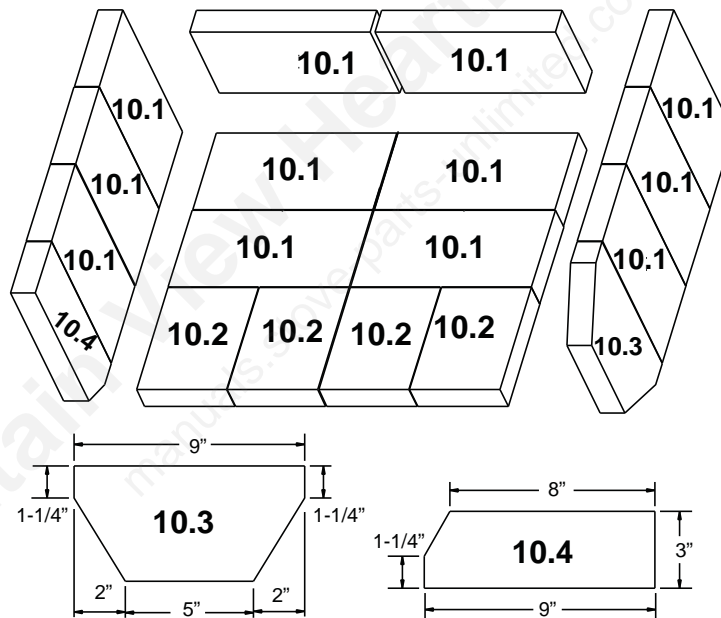

### # 10 Brick Set

10	Brick Assembly - Complete Set	Pkg of 18	SRV7033-006	
10.1	Brick, 9 x 4-1/2 x 1-1/4"	Qty. 12 Req.		
10.2	Brick, 6 x 4-1/2 x 1-1/4"	Qty. 4 Req.		
10.3	Brick, 9 x 4-1/2 x 1-1/4" w/angles, see diagram	Qty. 1 Req.		
10.4	Brick, 9 x 3 x 1-1/4" w/angle, see diagram	Qty. 1 Req.		
	Brick, Uncut	Pkg of 1	832-0550	
		Pkg of 6	832-3040	
11	Panel Assembly, Side, Right		7033-017	
12	Tube Channel Top - Tube Channel Access Cover		SRV7033-237	
13	Tube, Channel Assembly	Manifold Tubes	SRV7033-023	Y