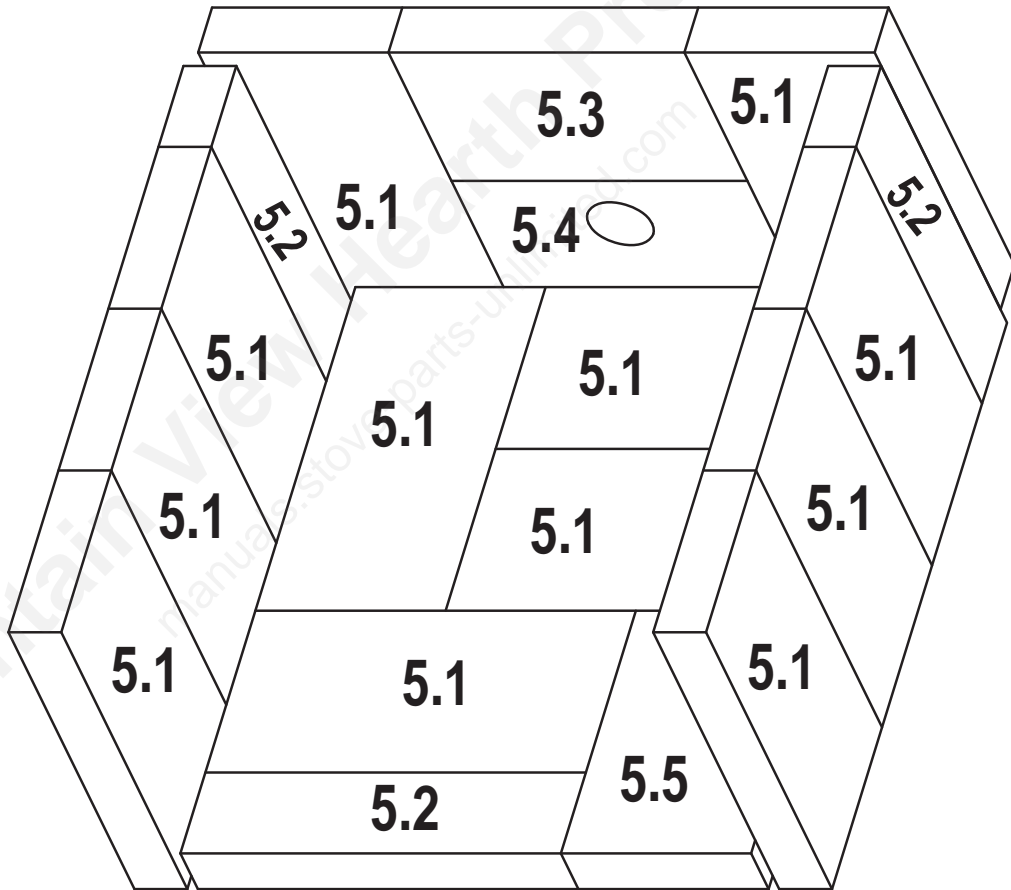

Beginning Manufacturing Date: Jan. 2002
Ending Manufacturing Date: June 2007

IMPORTANT: THIS IS DATED INFORMATION. When requesting service or replacement parts for your appliance please provide model number and serial number. All parts listed in this manual may be ordered from an authorized dealer.

Stocked at Depot

ITEM	DESCRIPTION	COMMENTS	PART NUMBER	
1	Spring Handle, 1/4"	Gold	832-0630	Y
		Nickel	250-8340	Y
2	Pedestal Trim	Qty. 2 Req.	473-0290	
3	Baffle Fiber, 21-Act		831-2040	Y
4	Manifold Tube Set		TUBES-21M	Y
	Manifold Clip/Screws	Pkg of 4	832-0661	Y

#5 Brick Assembly

5	Brick Assembly - Complete Set		831-1890	
5.1	Brick, 9.0" x 4-1/2" x 1-1/4"	Qty. 12 Req.		
5.2	Brick, 9.0" x 2-1/2" x 1-1/4"	Qty. 3 Req.		
5.3	Brick, 7.0" x 4-1/2" x 1-1/4"	Qty. 1 Req.		
5.4	Brick, 7.0" x 4-1/2" x 1-1/4" w/hole	Qty. 1 Req.	SRV473-0370	
5.5	Brick, 6-3/4" x 4-1/2" x 1-1/4"	Qty. 1 Req.		
	Brick, Uncut	Pkg of 1	832-0550	
		Pkg of 6	832-3040	

Additional service part numbers appear on following page.