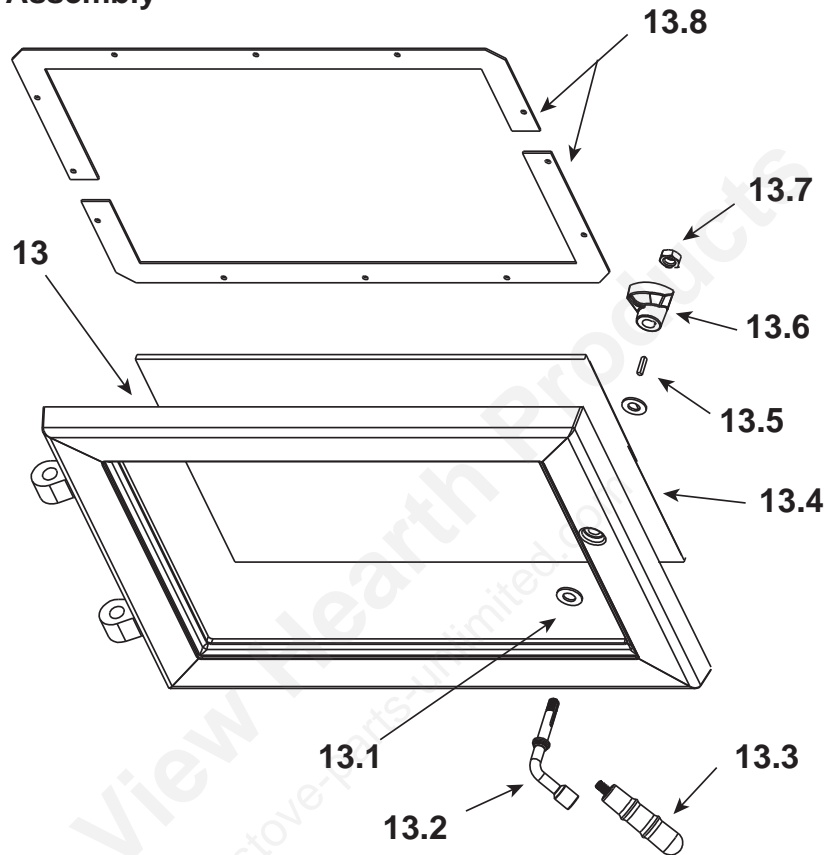

#13 Rectangular Door Assembly

IMPORTANT: THIS IS DATED INFORMATION. When requesting service or replacement parts for your appliance please provide model number and serial number. All parts listed in this manual may be ordered from an authorized dealer.

Stocked at Depot

ITEM	DESCRIPTION	COMMENTS	PART NUMBER	
13	Door Assembly, Rectangular		DR-31RCT	
13.1	Washer, Sae, 3/8	Pkg of 3	832-0990	Y
13.2	Door Handle, (Rectangular Door)		SRV7044-188	Y
13.3	Fiber Handle		SRV433-1380	Y
13.4	Glass Assembly		SRV7044-027	Y
13.5	Key, Cam Latch		430-1151	
13.6	Cam Latch		430-1141	
13.7	Nut, Locking Door Handle	Pkg of 24	226-0100/24	Y
13.8	Glass Frame Set		SRV7044-191	
	Component Pack (Includes Gold Spring Handles (1) 1/2" & (2) 1/4", (2) Gold Hinge Pins, Quadra-Fire Logo		436-5350	
	Gasket, Glass Tape, 3/4"	5 Ft Length	832-0460	Y
	Logo, Quadra-Fire		200-3180	
	Rope, Door, 3/4" X 84"	7 Ft Length	832-1680	Y

Additional service part numbers appear on following page.