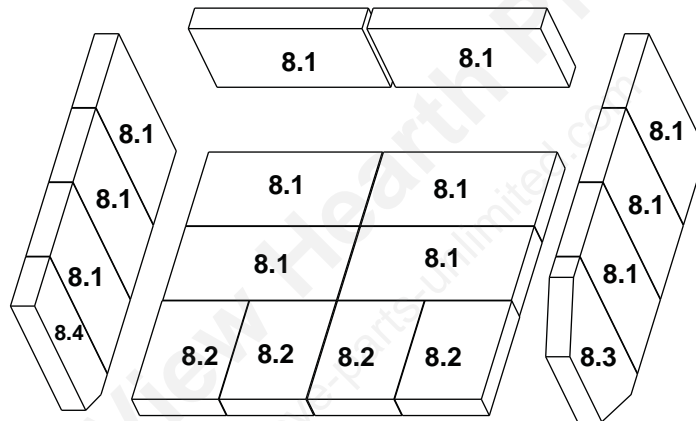

IMPORTANT: THIS IS DATED INFORMATION. When requesting service or replacement parts for your appliance please provide model number and serial number. All parts listed in this manual may be ordered from an authorized dealer.

**Stocked
at Depot**

ITEM	DESCRIPTION	COMMENTS	PART NUMBER
1	Offset Adapter		OFFSET-ADAPT
2	Flue Attach Ring		SRV7044-154
3	Gasket, Flue Collar		SRV7044-194
4	Chimney Ring Attach		SRV7044-181
5	Mantel Heat Deflector		MANTEL-DFLCTR
6	Tube Support Rack		SRV7044-187
7	Brick Retainer		7033-149

#8 Brick Assembly

8	Firebrick Complete Set	Pkg of 18	SRV7033-006	
8.1	Brick 1 (9" x 4.5" x 1.25")	Qty. 12 Req.		
8.2	Brick 2 (6-4 1/2)	Qty. 4 Req.		
8.3	Brick 3, (9" x 4.25" x 1.25") Left Side with angle	Qty. 1 Req.		
8.4	Brick 4, (9" x 3" x 1.25") Right side with angle	Qty. 1 Req.		
	Brick, Uncut (9" x 4.5" x 1.25")	Pkg of 1	832-0550	
	Brick, Uncut, (9" x 4.5" x 1.25")	Pkg of 6	832-3040	
9	Ceramic Fiber Blanket, 1/2 " Thick		832-3390	Y
10	Baffle Board	Pkg of 2	SRV7033-209	Y
11	Tube Channel Assembly		SRV7044-019	Y
12	Side Panel Assembly Left	Black	SRV7044-025	
		Gold Trim	SRV7044-011	
		Nickel Trim	SRV7044-023	
	Logo, Quadra-Fire	Gold	200-3180	
		Nickel	200-3240	
	Side Panel Left		SRV7044-139	
	Trim Ring	Black Trim	SRV7044-166	
		Gold Trim	SRV7044-164	
		Nickel Trim	SRV7044-165	

Additional service part numbers appear on following page.