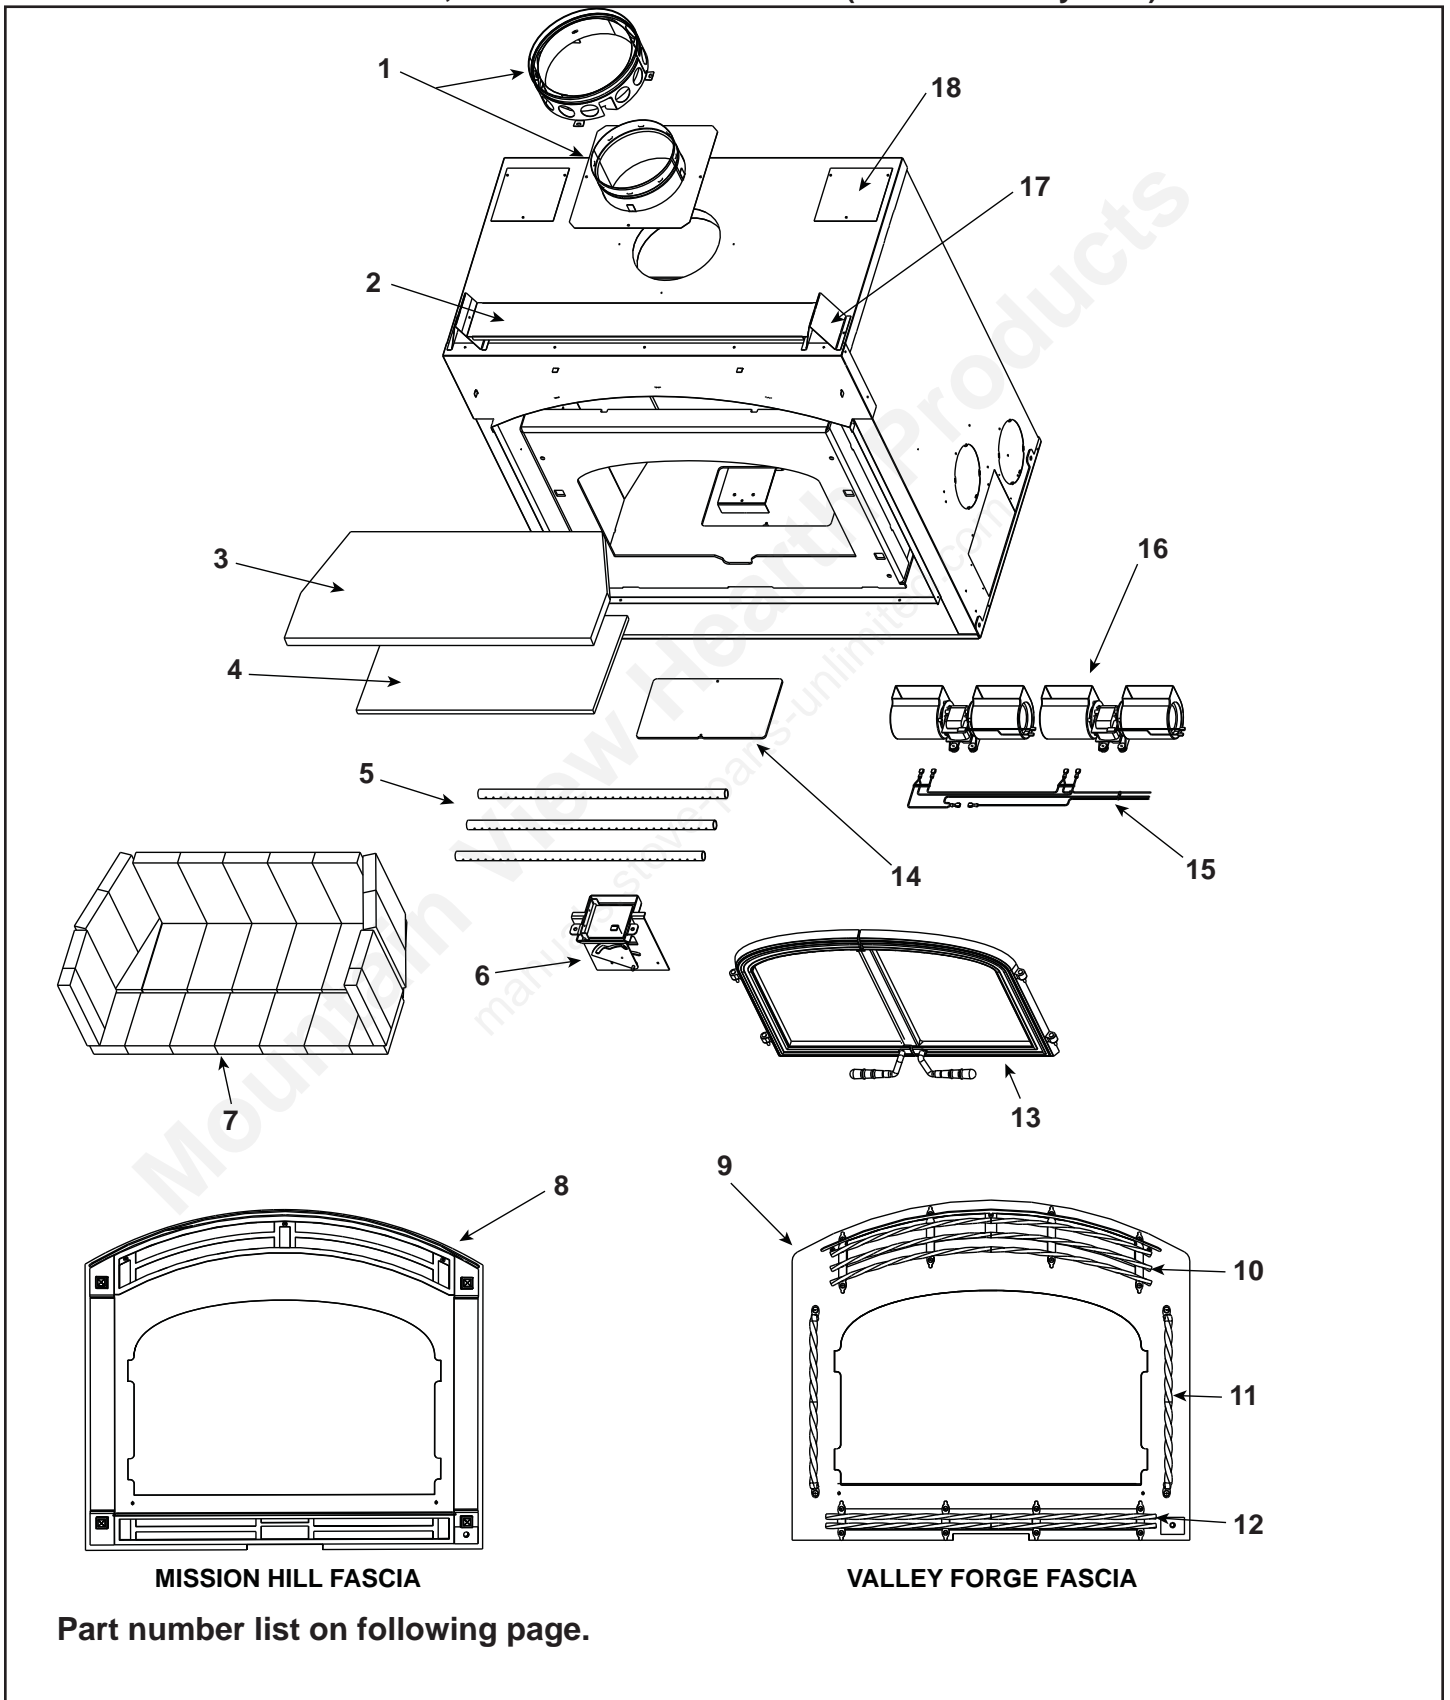

7100FP-BK-B, 7100FP-GD-B, and 7100FP-NL-B (Aug 2006 - Active)
7100FP-BK, 7100FP-GD and 7100FP-NL (Mar 2005 -- July 2006)