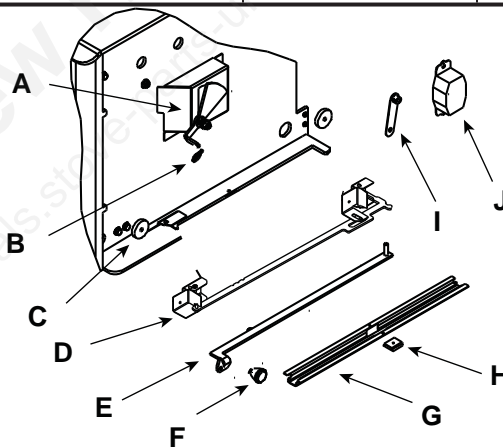

Beginning Manufacturing Date: Feb 2007
Ending Manufacturing Date: Active

IMPORTANT: THIS IS DATED INFORMATION. When requesting service or replacement parts for your appliance please provide model number and serial number. All parts listed in this manual may be ordered from an authorized dealer.

Stocked at Depot

ITEM	DESCRIPTION	COMMENTS	PART NUMBER	
1	Air Supply Back		SRV7033-134	
2	Air Channel, Convection w/Bracket - Retain original serial # label		SRV7033-144	
3	Panel Assembly, Side, Left		7037-011	
4	Grate (Ash Pan Removal System)		SRV7038-196	
5	Tube Support Rack		7033-148	
6	Brick Retainer		7033-149	
7	Ceramic Fiber Blanket, 1/2 " Thick		832-3390	Y
8	Baffle Board - 9-1/2" W x 15-3/4" H	Qty: 2	SRV7037-112	Y
9	Rear Channel Assembly		7033-002	Y
10	Label, Burn Rate		7033-160	
11	Panel Assembly, Side, Right		7037-010	
12	Label, Start-Up, Acc		7033-166	
13	Tube Channel Top - Access Cover		SRV7033-237	
14	Tube, Channel Assembly	Manifold Tubes	SRV7033-023	Y

#15 Burn Rate Controls & Associated Parts

15.1	Burn Rate Control Assembly		7037-004	Y
15.2	Spring Handle, 1/4"	Gold	832-0630	Y
		Nickel	250-8340	Y
15.3	Door Gasket - Front & Rear Air Timer Doors		7033-282	Y
15.4	Timer Air Control Assembly		SRV7037-018	Y
	Rear Air Door Assembly		7037-013	Y
15.5	Rear Air Control Arm Assembly		7037-005	Y
15.6	Knob - Start-Up Control Knob		7000-343	
15.7	Air Control Rod Guide		7033-210	
15.8	Latch, Magnet - For Air Control		229-0631	
15.9	Timer Arm Assembly		7033-034	Y
15.10	Timer (Only) Replacement Assembly		SRV480-1940	Y

Additional service part numbers appear on following page.