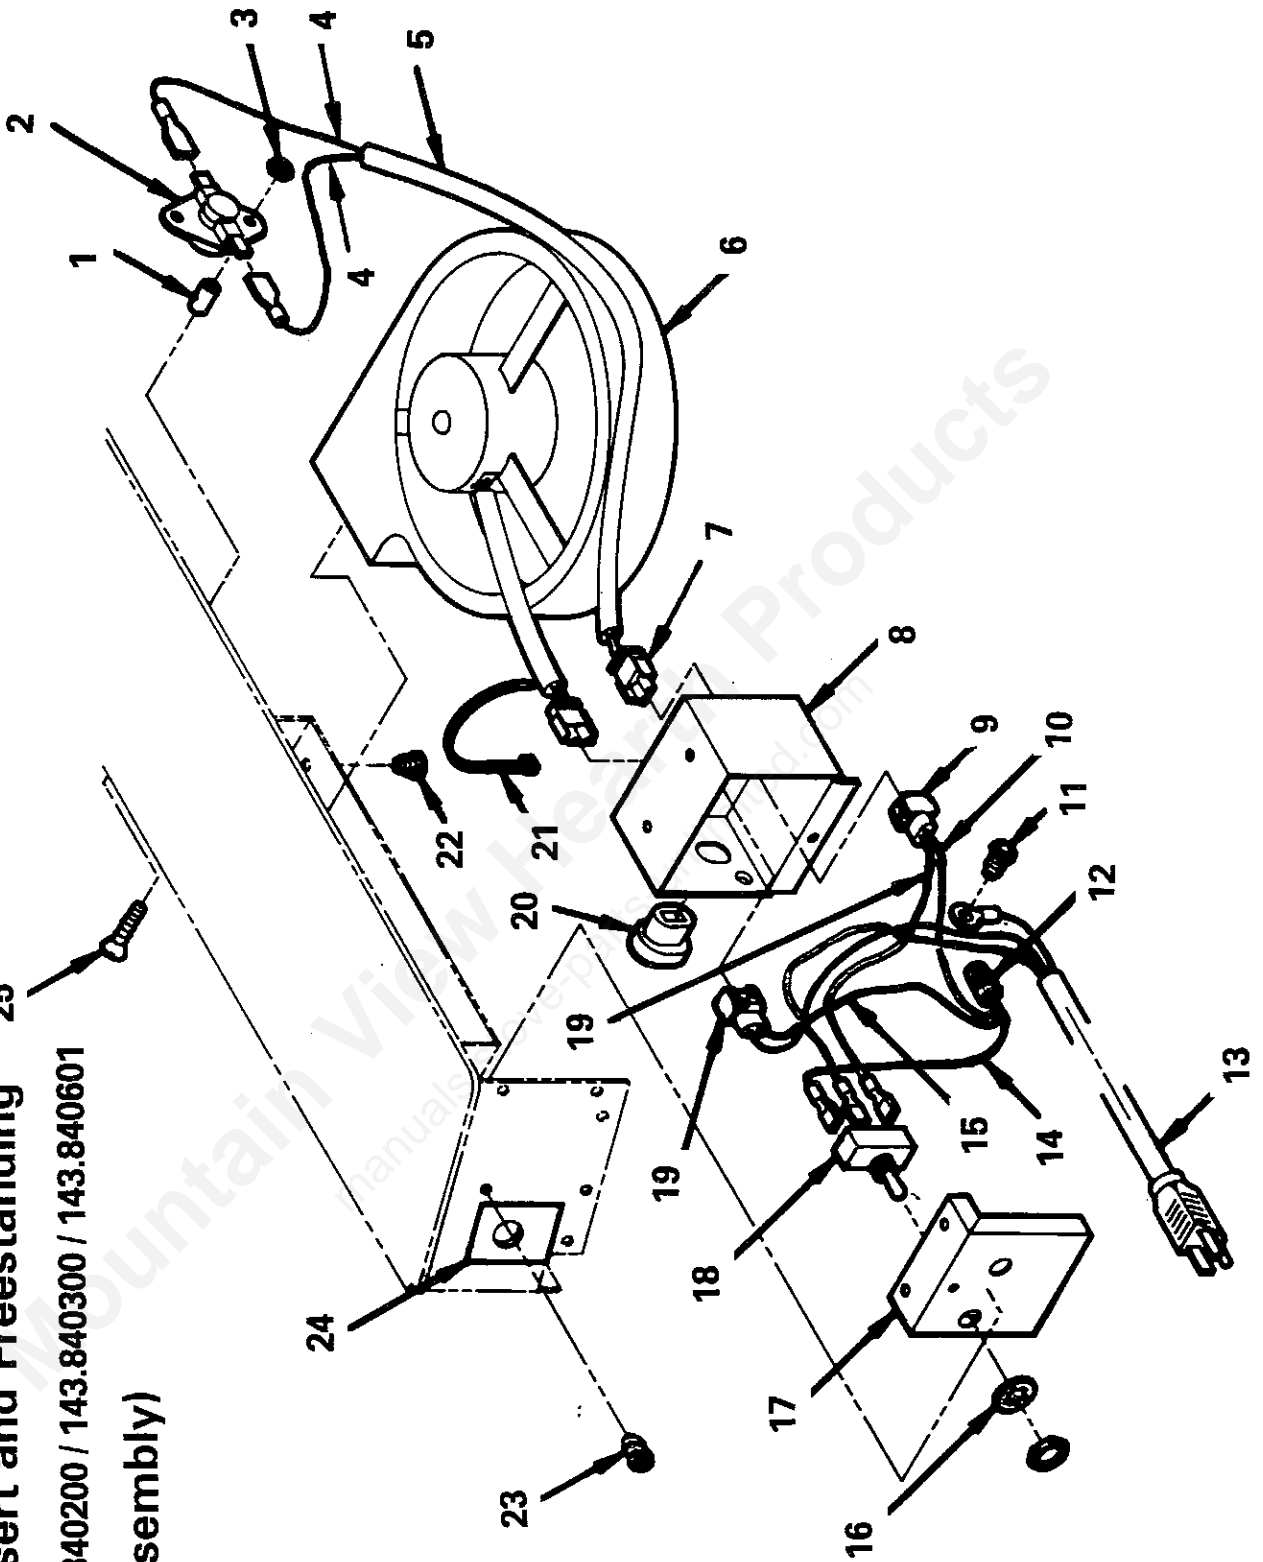

repair parts

Forester Insert and Freestanding 25

MODELS 143.840200 / 143.840300 / 143.840601

(Blower Assembly)

repair parts

Forester Blower Assembly

Models 143.840200 / 143.840300 / 143.840601

Key No.	Part No.	Description
1	83848	Spacer, (2 Req'd.)
2	80100	Thermostat
3	83234	Hex Nut, #8-32 (2-Req'd.)
4	80122	Jumper Wire (2 Req'd)
5	80120	Vinyl Tubing
6	67822	Blower Assembly
7	80092	Male Connector (2 Req'd.)
8	22061	Box, Control
9	80094	Connector, Female ** (2-Req'd.)
10	80119	Wire, Jumper
11	83220	Screw, Thread Cutting
12	80006	Nut, Wire
13	80116	Cord, Power Supply
14	80118	Wire, Jumper
15	80151	Wire, Jumper
16	83240	Washer, Lock (Internal Tooth)
17	22062	Cover, Control Box
18	80004	Switch, Toggle
19	80117	Wire, Jumper
20	80109	Bushing, Strain Relief
21	80123	Tie, Cable (2-Req'd.)
22	83245	Screw, Sheet Metal (10A x 3/8 HX W HD serrated) (2 Req'd.)
23	83222	Screw, Sheet Metal (10B x 3/8 HX W HD serrated) (2 Req'd.)
24	85444	Label, Blower Control
25	83235	Screw, Machine (# 8 - 32 x 1 SL FH HD) (2 Req'd.)

* Not Shown

Forester Fireplace Insert

Model 143.840601

repair parts

Key	Part No. 42MB	Description
1	88055	Gasket (10' Roll)
2	67818	Trim, R/H
3	67816	Trim, Top
4	67817	Trim, L/H
5	83236	Screws, Thread cutting 1/4-20 x 3/4 HX W (Type F) (6 Req'd.)
*	88056	(Cement, Furnace (4 oz. Tube)(Optional not supplied with kit)
*	89185	Drill, Twist

* Not Shown

Forester Freestanding Room Heater repair parts

Model Number 143.840200 / 143.840300

PARTS LIST

Key	Part No.	Description	Qty.
1	83238	Nut, Hex 3/8 - 16	2
2	83237	Washer, Lock 3/8 (split)	2
3	88054	Gasket, Flue	1
4	22206	Half Adapter, Flue (8")	2
5	22205	Shield, Flue Adapter	1
6	67920	Flue, Tie-Down	2
7	67840	Legs	4
8	83236	Screws, Thread Cutting 1/4 - 20 x 3/4 HX W (Type F)	8
9	67924	Base Pedestal	1
10	83236	Screws, Thread Cutting 1/4 - 20 x 3/4 HX W (Type F)	4
*	89185	Drill, Twist (Black Type F) (7/32" dia.)	1