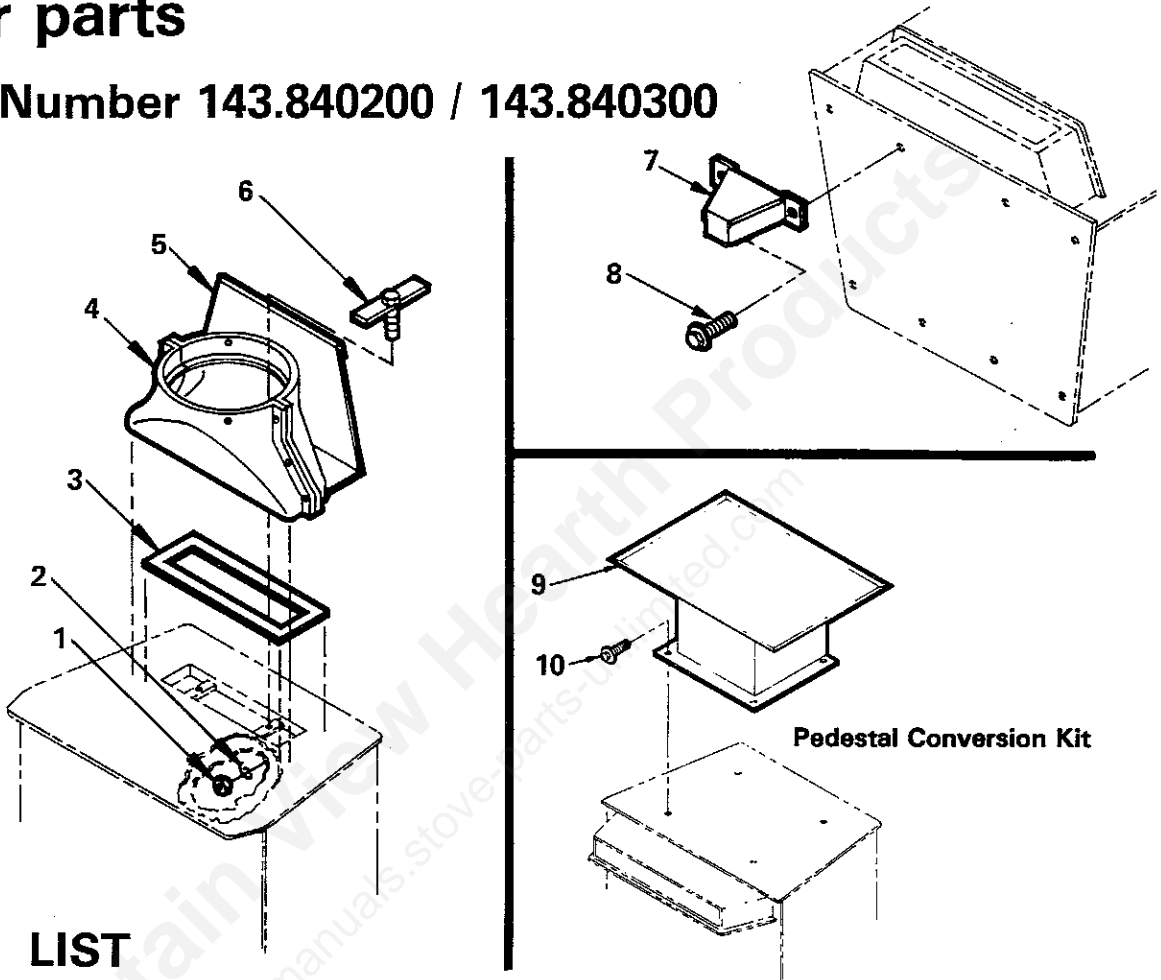

repair parts

Forester Insert and Freestanding 25

MODELS 143.840200 / 143.840300 / 143.840601

(Blower Assembly)

repair parts

Forester Blower Assembly

Models 143.840200 / 143.840300 / 143.840601

Key No.	Part No.	Description
1	83848	Spacer, (2 Req'd.)
2	80100	Thermostat
3	83234	Hex Nut, #8-32 (2-Req'd.)
4	80122	Jumper Wire (2 Req'd)
5	80120	Vinyl Tubing
6	67822	Blower Assembly
7	80092	Male Connector (2 Req'd.)
8	22061	Box, Control
9	80094	Connector, Female ** (2-Req'd.)
10	80119	Wire, Jumper
11	83220	Screw, Thread Cutting
12	80006	Nut, Wire
13	80116	Cord, Power Supply
14	80118	Wire, Jumper
15	80151	Wire, Jumper
16	83240	Washer, Lock (Internal Tooth)
17	22062	Cover, Control Box
18	80004	Switch, Toggle
19	80117	Wire, Jumper
20	80109	Bushing, Strain Relief
21	80123	Tie, Cable (2-Req'd.)
22	83245	Screw, Sheet Metal (10A x 3/8 HX W HD serrated) (2 Req'd.)
23	83222	Screw, Sheet Metal (10B x 3/8 HX W HD serrated) (2 Req'd.)
24	85444	Label, Blower Control
25	83235	Screw, Machine (# 8 - 32 x 1 SL FH HD) (2 Req'd.)

* Not Shown

Forester Fireplace Insert

Model 143.840601

repair parts

Key	Part No. 42MB	Description
1	88055	Gasket (10' Roll)
2	67818	Trim, R/H
3	67816	Trim, Top
4	67817	Trim, L/H
5	83236	Screws, Thread cutting 1/4-20 x 3/4 HX W (Type F) (6 Req'd.)
*	88056	(Cement, Furnace (4 oz. Tube)(Optional not supplied with kit)
*	89185	Drill, Twist

* Not Shown

Forester Freestanding Room Heater repair parts

Model Number 143.840200 / 143.840300

PARTS LIST

Key	Part No.	Description	Qty.
1	83238	Nut, Hex 3/8 - 16	2
2	83237	Washer, Lock 3/8 (split)	2
3	88054	Gasket, Flue	1
4	22206	Half Adapter, Flue (8")	2
5	22205	Shield, Flue Adapter	1
6	67920	Flue, Tie-Down	2
7	67840	Legs	4
8	83236	Screws, Thread Cutting 1/4 - 20 x 3/4 HX W (Type F)	8
9	67924	Base Pedestal	1
10	83236	Screws, Thread Cutting 1/4 - 20 x 3/4 HX W (Type F)	4
*	89185	Drill, Twist (Black Type F) (7/32" dia.)	1