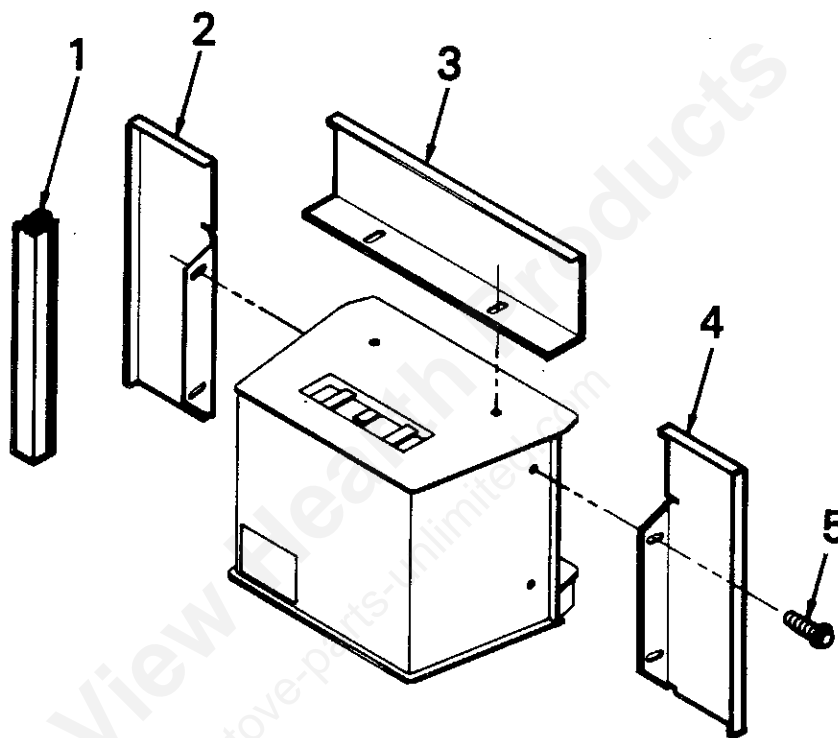

Forester Fireplace Insert

Model 143.840601

repair parts

Key	Part No. 42MB	Description
1	88055	Gasket (10' Roll)
2	67818	Trim, R/H
3	67816	Trim, Top
4	67817	Trim, L/H
5	83236	Screws, Thread cutting 1/4-20 x 3/4 HX W (Type F) (6 Req'd.)
*	88056	(Cement, Furnace (4 oz. Tube)(Optional not supplied with kit)
*	89185	Drill, Twist

* Not Shown