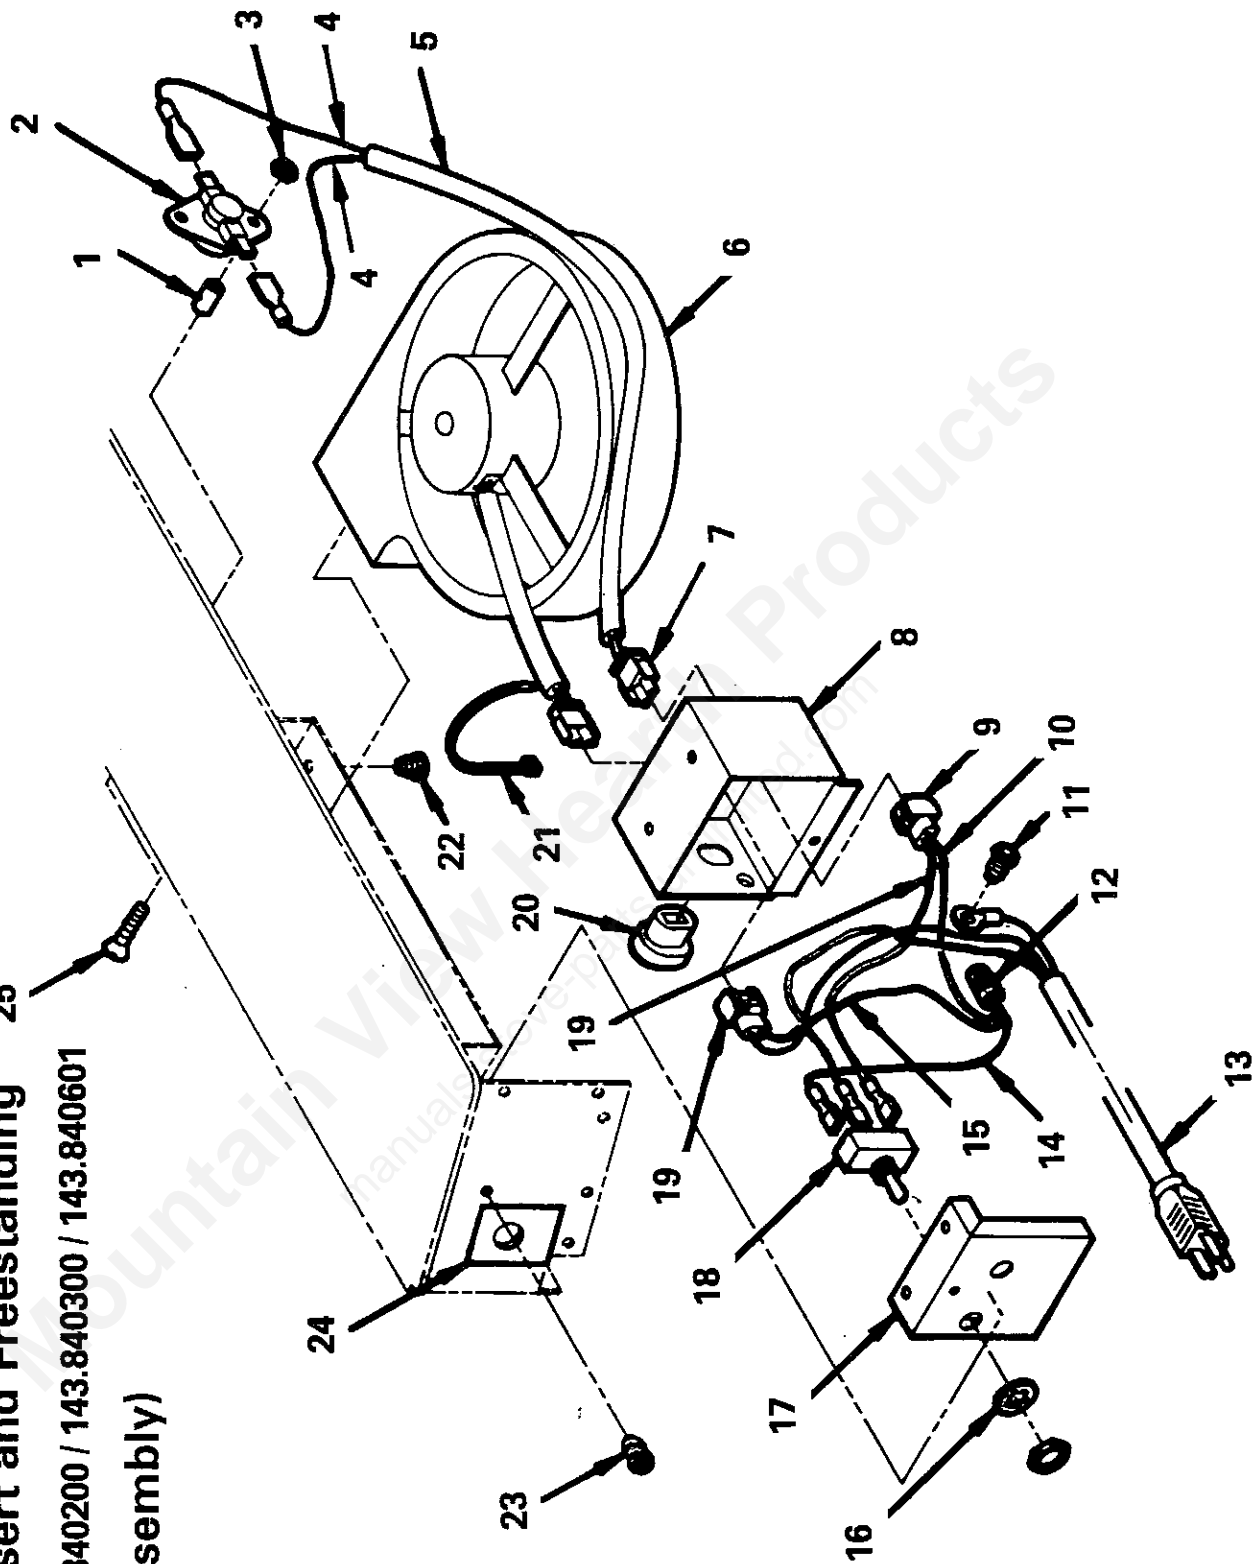

repair parts

Forester Insert and Freestanding 25

MODELS 143.840200 / 143.840300 / 143.840601

(Blower Assembly)

repair parts

Forester Blower Assembly

Models 143.840200 / 143.840300 / 143.840601

Key No.	Part No.	Description
1	83848	Spacer, (2 Req'd.)
2	80100	Thermostat
3	83234	Hex Nut, #8-32 (2-Req'd.)
4	80122	Jumper Wire (2 Req'd)
5	80120	Vinyl Tubing
6	67822	Blower Assembly
7	80092	Male Connector (2 Req'd.)
8	22061	Box, Control
9	80094	Connector, Female ** (2-Req'd.)
10	80119	Wire, Jumper
11	83220	Screw, Thread Cutting
12	80006	Nut, Wire
13	80116	Cord, Power Supply
14	80118	Wire, Jumper
15	80151	Wire, Jumper
16	83240	Washer, Lock (Internal Tooth)
17	22062	Cover, Control Box
18	80004	Switch, Toggle
19	80117	Wire, Jumper
20	80109	Bushing, Strain Relief
21	80123	Tie, Cable (2-Req'd.)
22	83245	Screw, Sheet Metal (10A x 3/8 HX W HD serrated) (2 Req'd.)
23	83222	Screw, Sheet Metal (10B x 3/8 HX W HD serrated) (2 Req'd.)
24	85444	Label, Blower Control
25	83235	Screw, Machine (# 8 - 32 x 1 SL FH HD) (2 Req'd.)

* Not Shown

Forester Fireplace Insert

Model 143.840601

repair parts

Key	Part No. 42MB	Description
1	88055	Gasket (10' Roll)
2	67818	Trim, R/H
3	67816	Trim, Top
4	67817	Trim, L/H
5	83236	Screws, Thread cutting 1/4-20 x 3/4 HX W (Type F) (6 Req'd.)
*	88056	(Cement, Furnace (4 oz. Tube)(Optional not supplied with kit)
*	89185	Drill, Twist