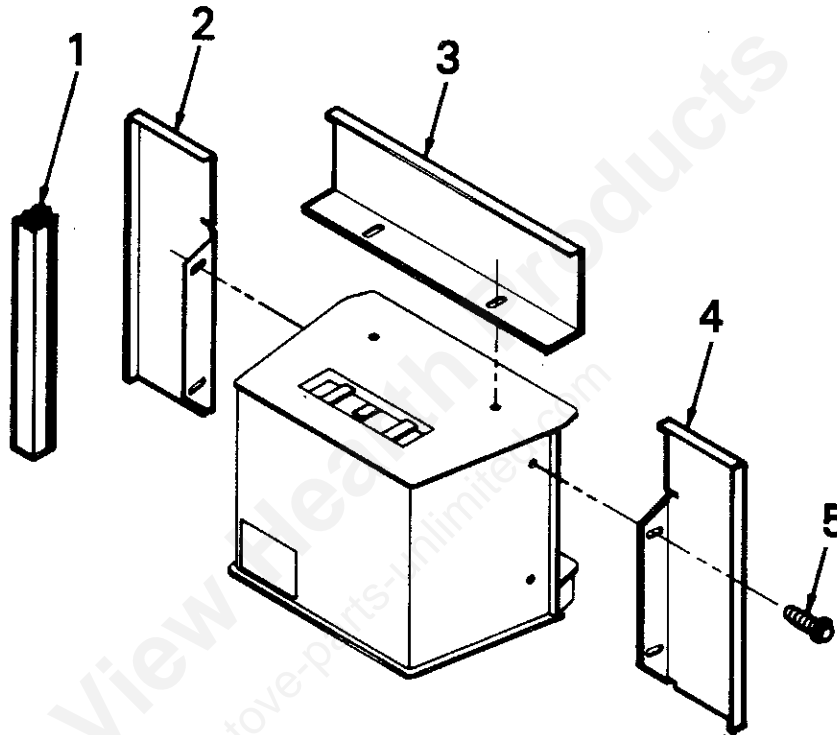

Forester Fireplace Insert

Model 143.840601

repair parts

Key	Part No. 42MB	Description
1	88055	Gasket (10' Roll)
2	67818	Trim, R/H
3	67816	Trim, Top
4	67817	Trim, L/H
5	83236	Screws, Thread cutting 1/4-20 x 3/4 HX W (Type F) (6 Req'd.)
*	88056	(Cement, Furnace (4 oz. Tube)(Optional not supplied with kit)
*	89185	Drill, Twist

* Not Shown