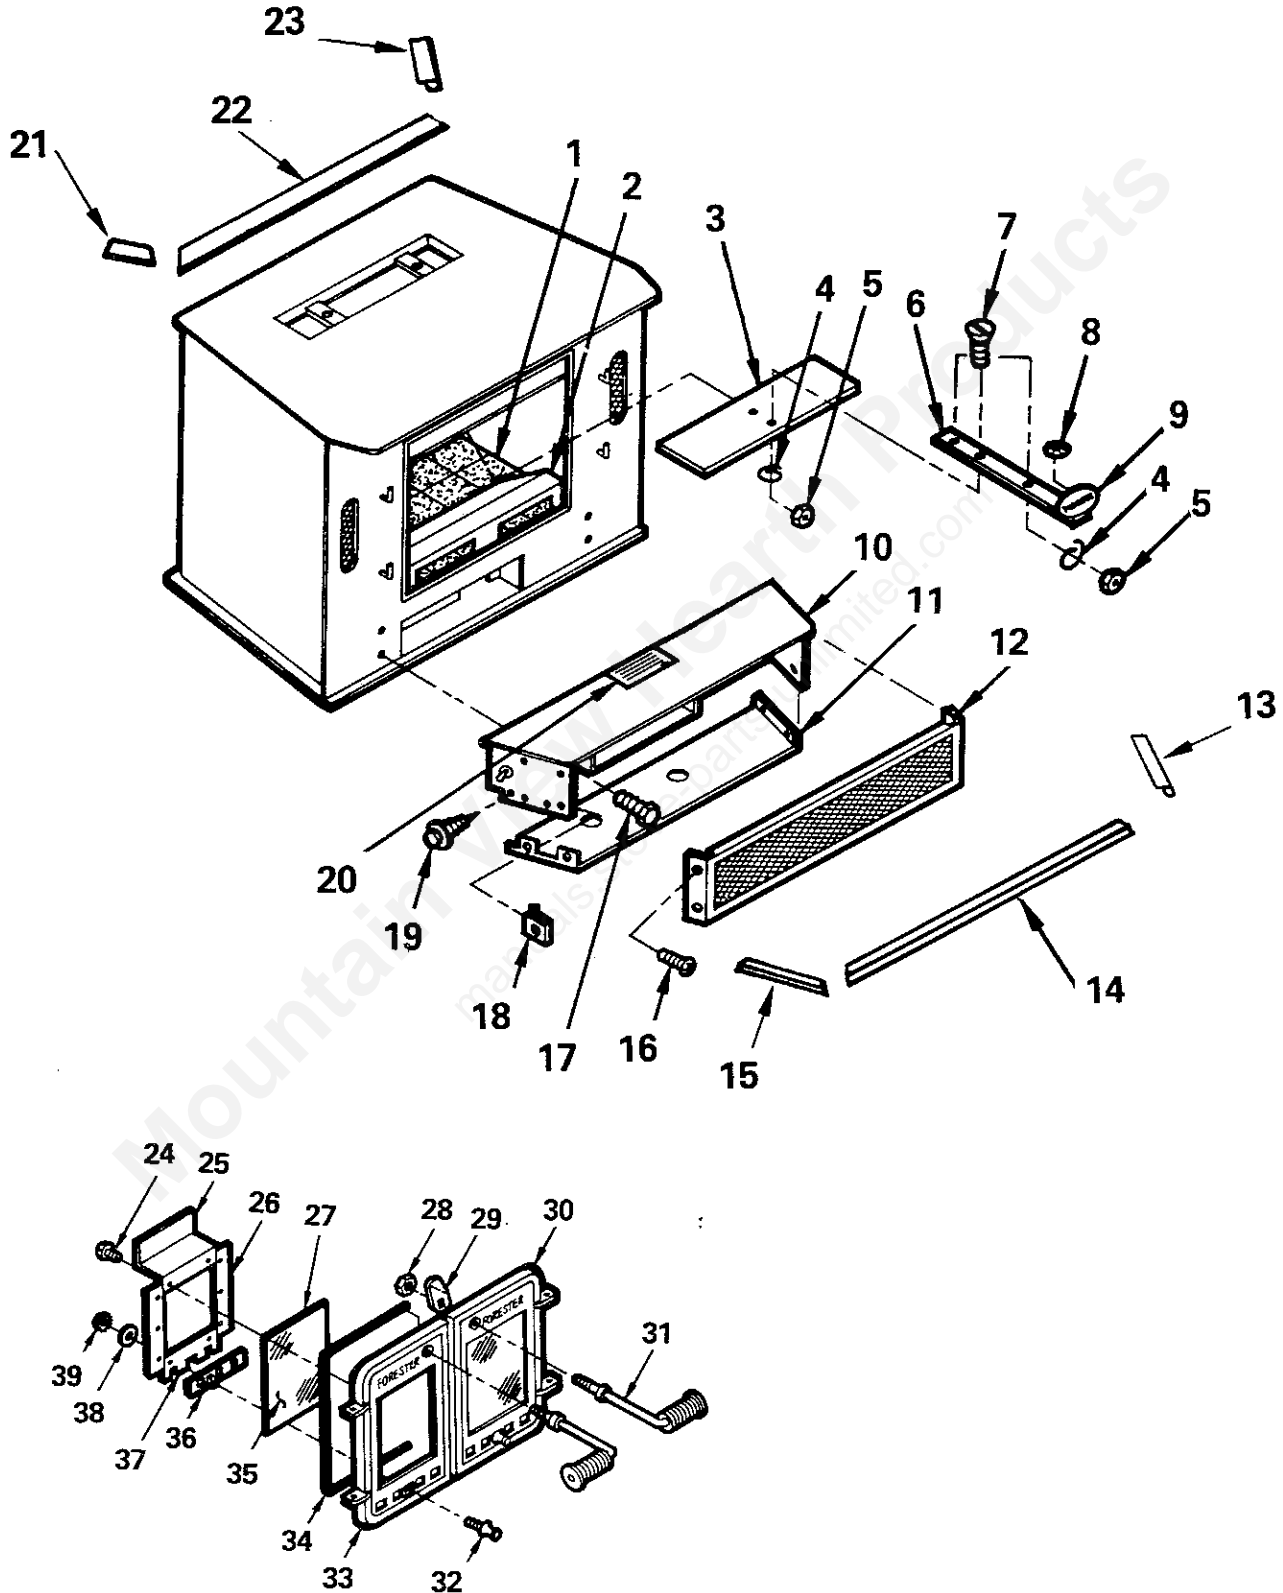

repair parts

Forester Insert and Freestanding

Model Nos. 143.840200 / 143.840300 / 143.840601

repair parts

Model Numbers 143.840200 / 143.840300 / 143.840601

Key No.	Part No.	Description
1	89066	Firebrick (10 Req'd.)
2	22307	Manifold, Air
3	22049	Damper, Flue Outlet
4	83002	Washer, Lock 1/4 (split) (3 Req'd.)
5	83072	Nut, Hex - 1/4" - 20 (3 Req'd.)
6	22048	Arm, Damper Adjustment
7	83181	Screw, Machine - 1/4 - 20 x 3/4 SL FL HD (3 Req'd.)
8	83257	Fastener, Pushnut (2 Req'd.)
9	85388	Nameplate, "Forester"
10	68003	Plate, Hearth Extension
11	22308	Panel, Hearth Extension Bottom
12	67815	Hearth Extension Grill Assembly
13	89233	R/H Hearth Trim (Brass Plated)-not included w/Model 143.840601
14	89219	Hearth Trim (Brass Plated)-not included w/Model 143.840601
15	89224	L/H Hearth Trim (Brass Plated)-not included w/Model 143.840601
16	83005	Screw, Machine - #10 - 24 x 1/2 PH TR (4 Req'd.)
17	83236	Screw, Machine - 1/4 - 20 x 3/4 HZ F (4 Req'd.)
18	83192	Nut, Clip (#10 - 24) (4-Req'd.)
19	83166	Screw, Sheet Metal - 10A x 1/2 SL HX BLK (6 Req'd.)
20	85442	Label, Hearth Extension
21	89221	L/H Cabinet Top Trim (Brass Plated)-not included w/Model 143.840601
22	89223	Cabinet Top Trim (Brass Plated)-not included w/Model 143.840601
23	89222	R/H Cabinet Top Trim (Brass Plated)-not included w/Model 143.840601
24	83202	Screw, Machine - #10 - 24 x 3/8 PH RD PLN (20 Req'd.)
25	21947	Retainer, Glass Top (2 Req'd.)
26	21781	Retainer, Glass Side (4 Req'd.)
27	88047	Gasket, Glass (2 Req'd.)
28	83243	Nut, Lock - 7/16" - 20 NF (Thin-Top) (1-Req'd.)
29	22083	Latch, Door
30	22315	Door, Right Hand (For Glass Inset)
31	89189	Handle, Door (2 Req'd.)
32	40025	Knob, Draft Control (2 Req'd.)
33	22313	Door, Left Hand (For glass Inset)
34	22319	Gasket, Rope (1/2") 36" long (2-Req'd.)
35	89155	Glass (8" x 10") (2 Req'd.)
36	22314	Slide, Draft (2 Req'd.)
37	22316	Retainer, Glass Bottom (2 Req'd.)
38	83091	Washer, Flat (#10) (2 Req'd.)
39	83244	Nut, (Keps #10-24) F (2 Req'd.)
*	68004	Complete L/H Door Assembly
*	68005	Complete R/H Door Assembly
*	85493	Owner's Manual (F642-4386)
*	83236	Leveler / Roller
*	67796	Log Retainer

* Not Shown