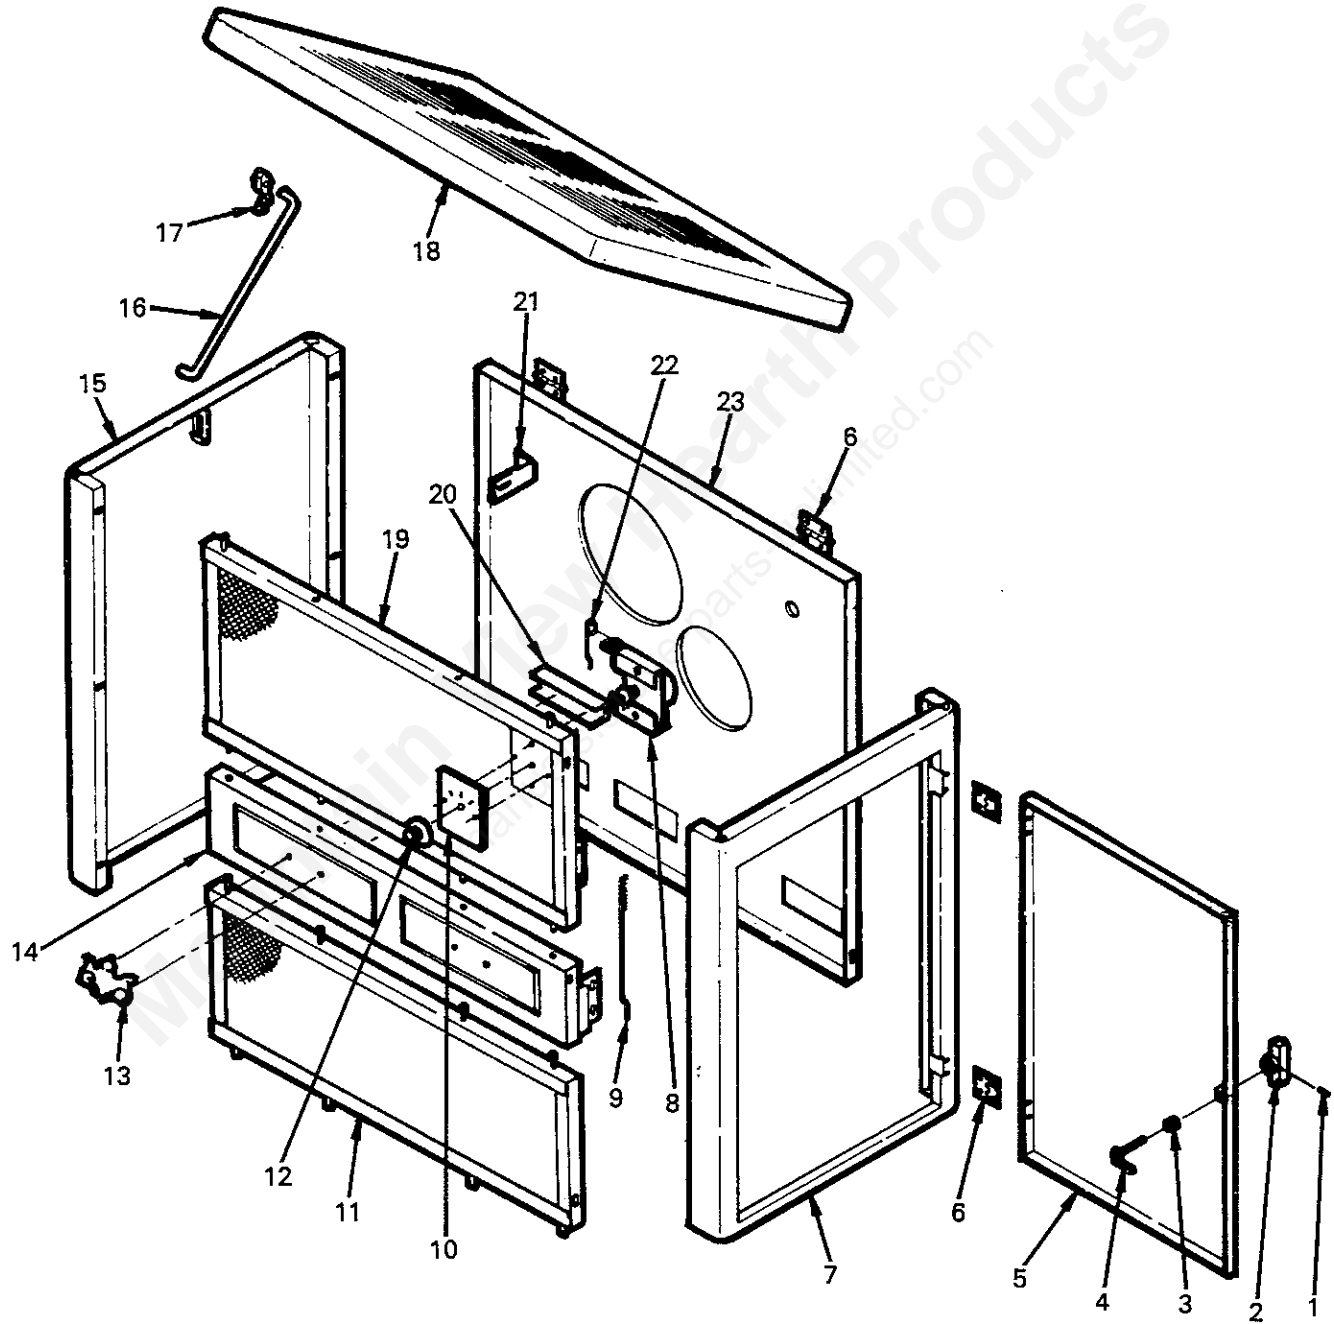

repair parts

SEARS AUTOMATIC COAL OR WOODBURNING
CIRCULATOR MODEL NO. 143.840626

repair parts

SEARS AUTOMATIC COAL OR WOODBURNING
CIRCULATOR MODEL NO. 143.840626

Key No.	Part No.	Description
1	83242	Set Screw 1/4"-20 x 1/4" long (slotted)
2	89173	Handle, Door Latch
3	89041	Spring
4	67724	Door Latch Weldment
5	67734	Cabinet Door
6	89065	Door Hinge (4 Req'd.)
7	67733	Cabinet Door Frame
8	67743	Thermostat
9	86191	Thermostat Linkage Adjuster
10	85357	Thermostat Dial Indicator
11	67564	Lower Front Panel
12	89142	Thermostat Knob
13	89079	Pull Handle (2 Req'd.)
14	67561	Front Panel
15	67732	Cabinet Left Side
16	21593	Hinge Support
17	83833	Hinge Clip
18	67731	Cabinet Top
19	67565	Upper Front Panel
20	11450	Handle Bracket (2 Req'd-Not Shown)
21	21063	Back Brace (2 Req'd.)
22	86192	Thermostat Linkage
23	67514	Cabinet Back

repair parts

SEARS AUTOMATIC COAL OR WOODBURNING
CIRCULATOR MODEL NO. 143.840626

repair parts

SEARS AUTOMATIC COAL OR WOODBURNING CIRCULATOR MODEL NO. 143.840626

Key No.	Part No.	Description
1	67781	Ash Door
2	22108	Latch, Ash Door
3	21803	Rope Gasket
4	67444	Pan, Ash
5	40045	Shaker (Cast Iron)
6	22110	Floor Shield
7	17200	Hinge Pin (Draft Damper)
8	40075	Draft Damper Frame
9	67664	Base
10	67132	Draft Control Damper
11	83818	Clip (2 Req'd.)
12	40101	Coal Grate (Cast Iron)
13	17060	Thermostat Baffle
14	40130	Grate Support (5 Req'd.)
15	89066	Fire Brick (10 Req'd.)
16	67783	Heat Jacket
17	40100	Liner (Cast Iron) (3 Req'd.)
18	66960	Flue Collar
19	88032	Flue Collar Gasket
20	40132	Top Brick Retainer (Cast Iron) (2 Req'd.)
21	17210	Hinge Pin (Smoke Curtain)
22	21548	Curtain, Smoke
23	83117	Hinge Pin (4 Req'd.)
24	40102	Coal Grate Frame
25	67775	Feed Door
26	21810	Handle (2 Req'd.)
27	67567	Handle, Wood (2 Req'd.)
28	21047	Latch, Feed Door
29	21804	Gasket, Feed Door
*	85247C	Owner's Manual (F642-18982)