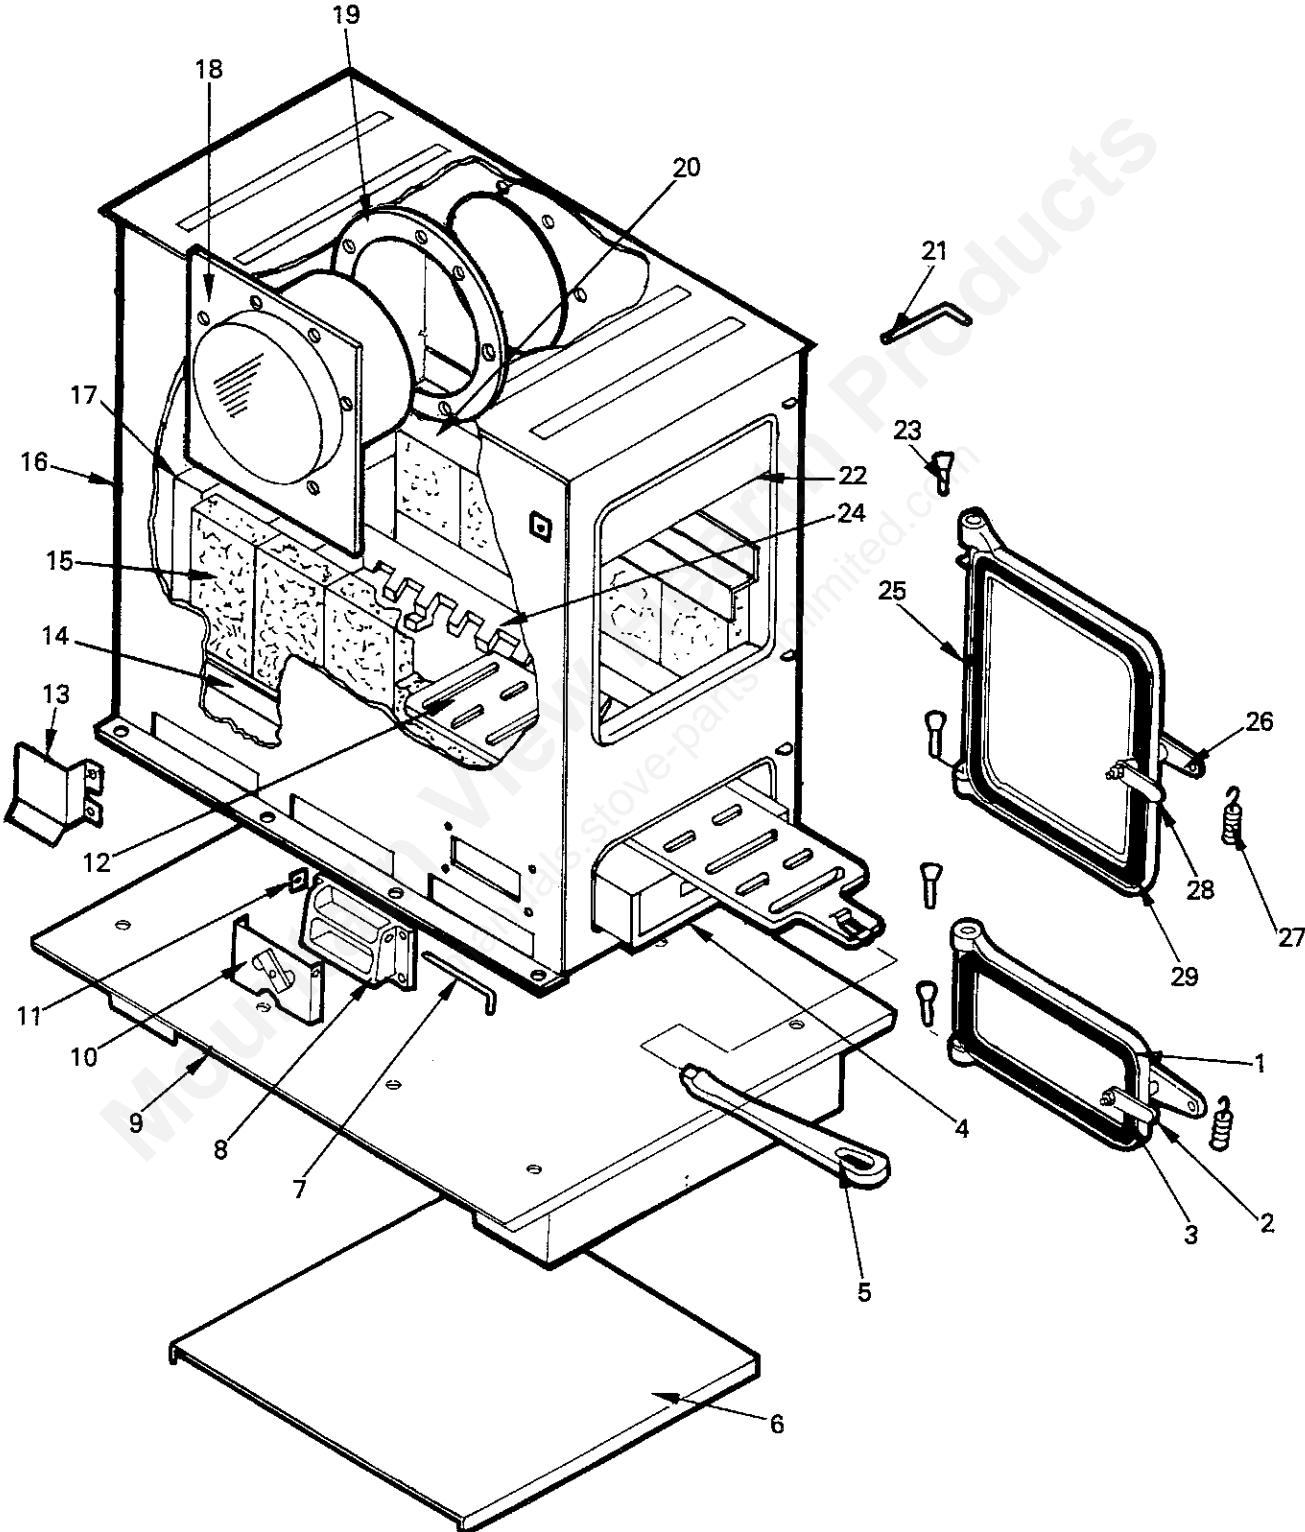

repair parts

SEARS AUTOMATIC COAL OR WOODBURNING
CIRCULATOR MODEL NO. 143.840626

repair parts

SEARS AUTOMATIC COAL OR WOODBURNING
CIRCULATOR MODEL NO. 143.840626

Key No.	Part No.	Description
1	83242	Set Screw 1/4"-20 x 1/4" long (slotted)
2	89173	Handle, Door Latch
3	89041	Spring
4	67724	Door Latch Weldment
5	67734	Cabinet Door
6	89065	Door Hinge (4 Req'd.)
7	67733	Cabinet Door Frame
8	67743	Thermostat
9	86191	Thermostat Linkage Adjuster
10	85357	Thermostat Dial Indicator
11	67564	Lower Front Panel
12	89142	Thermostat Knob
13	89079	Pull Handle (2 Req'd.)
14	67561	Front Panel
15	67732	Cabinet Left Side
16	21593	Hinge Support
17	83833	Hinge Clip
18	67731	Cabinet Top
19	67565	Upper Front Panel
20	11450	Handle Bracket (2 Req'd-Not Shown)
21	21063	Back Brace (2 Req'd.)
22	86192	Thermostat Linkage
23	67514	Cabinet Back

repair parts

SEARS AUTOMATIC COAL OR WOODBURNING
CIRCULATOR MODEL NO. 143.840626

repair parts

SEARS AUTOMATIC COAL OR WOODBURNING CIRCULATOR MODEL NO. 143.840626

Key No.	Part No.	Description
1	67781	Ash Door
2	22108	Latch, Ash Door
3	21803	Rope Gasket
4	67444	Pan, Ash
5	40045	Shaker (Cast Iron)
6	22110	Floor Shield
7	17200	Hinge Pin (Draft Damper)
8	40075	Draft Damper Frame
9	67664	Base
10	67132	Draft Control Damper
11	83818	Clip (2 Req'd.)
12	40101	Coal Grate (Cast Iron)
13	17060	Thermostat Baffle
14	40130	Grate Support (5 Req'd.)
15	89066	Fire Brick (10 Req'd.)
16	67783	Heat Jacket
17	40100	Liner (Cast Iron) (3 Req'd.)
18	66960	Flue Collar
19	88032	Flue Collar Gasket
20	40132	Top Brick Retainer (Cast Iron) (2 Req'd.)
21	17210	Hinge Pin (Smoke Curtain)
22	21548	Curtain, Smoke
23	83117	Hinge Pin (4 Req'd.)
24	40102	Coal Grate Frame
25	67775	Feed Door
26	21810	Handle (2 Req'd.)
27	67567	Handle, Wood (2 Req'd.)
28	21047	Latch, Feed Door
29	21804	Gasket, Feed Door
*	85247C	Owner's Manual (F642-18982)