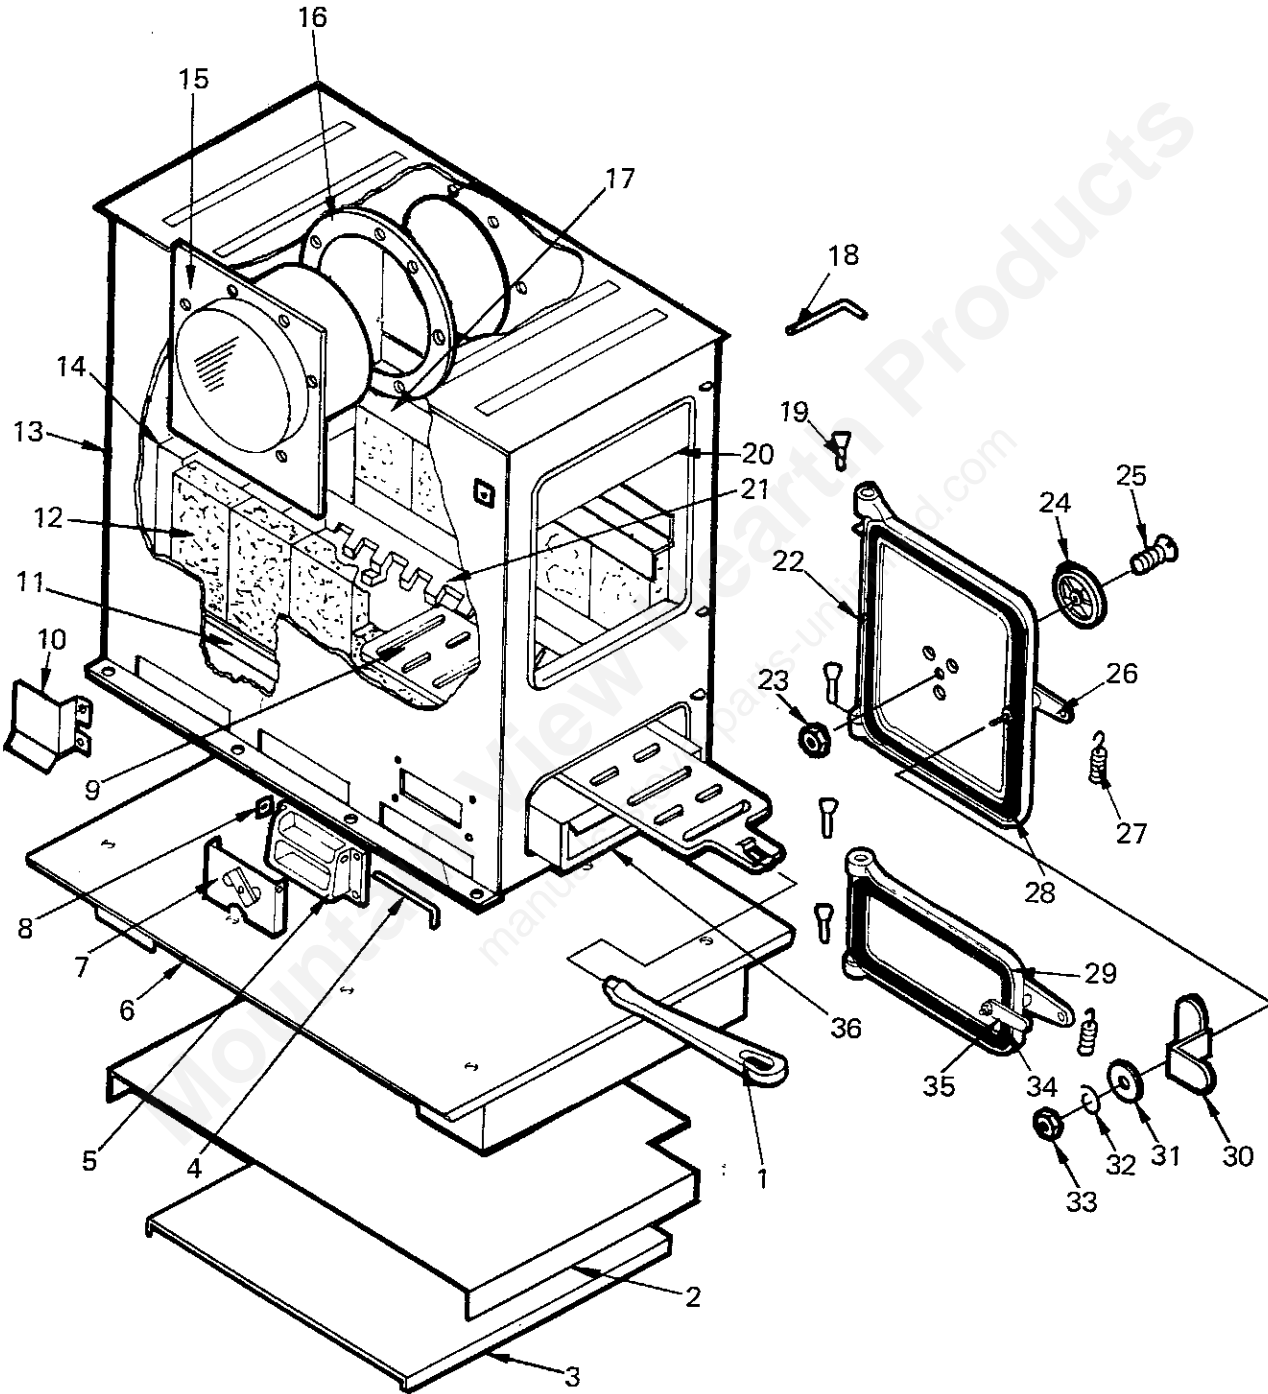

repair parts

SEARS AUTOMATIC COAL OR WOODBURNING
CIRCULATOR MODEL NO. 143.840630

repair parts

SEARS AUTOMATIC COAL OR WOODBURNING
CIRCULATOR MODEL NO. 143.840630

Key No.	Part No.	Description
1	89173	Handle, Door Latch
2	83242	Set Screw 1/4"-20 x 1/4" long (slotted)
3	89041	Spring
4	67724	Door Latch Weldment
5	86191	Thermostat Linkage Adjuster
6	67863	Front Panel
7	85357	Thermostat Dial Indicator
8	89142	Thermostat Knob
9	89079	Pull Handle (2 Req'd.)
10	67732	Cabinet Left Side
11	21593	Hinge Support
12	83833	Hinge Clip
13	67731	Cabinet Top
14	21063	Back Brace (2 Req'd.)
15	67514	Cabinet Back
16	83819	Spring Clip (4 Req'd.)
17	86192	Thermostat Linkage
18	67743	Thermostat
19	89065	Door Hinge (4 Req'd.)
20	67733	Cabinet Door Frame
21	67734	Cabinet Door

repair parts

SEARS AUTOMATIC COAL OR WOODBURNING
CIRCULATOR MODEL NO. 143.840630

repair parts

SEARS AUTOMATIC COAL OR WOODBURNING
CIRCULATOR MODEL NO. 143.840630

Key No.	Part No.	Description
1	40045	Shaker
2	67806	Second Heat Shield Assm.
3	21887	Heat Shield
4	17200	Draft Damper Hinge Pin
5	40075	Draft Damper Frame
6	67859	Base
7	67132	Draft Control Damper
8	83818	Clip (2 Req'd.)
9	40101	Coal Grate
10	17060	Thermostat Baffle
11	40130	Support, Grate (5 Req'd.)
12	89066	Fire Brick (10 Req'd.)
13	67858	Fire Box
14	40100	Liner (3 Req'd.)
15	66960	Flue Collar
16	88032	Flue Collar Gasket
17	40132	Fire Brick Retainer (2 Req'd.)
18	17210	Smoke Curtain Hinge Pin
19	83117	Hinge Pin (4 Req'd.)
20	21548	Smoke Curtain
21	40102	Coal Grate Frame
22	22103	Feed Door
23	83109	Nut 1/4 - 20
24	40056	Draft Wheel
25	83181	Machine Screw, 1/4-20 x 3/4 SL FH
26	21810	Handle, Door (2 Req'd.)
27	67567	Handle, Wood (2 Req'd.)
28	21804	Feed Door Rope Gasket
29	40187	Ash Door
30	67855	Two-Step Latch
31	83045	Washer, Flat
32	83002	Lock Washer, 1/4"
33	83072	Nut, 1/4 - 20
34	21803	Ash Door Gasket
35	21047	Latch
36	67444	Ash Pan
*	85391	Owner's Manual (F642-23582)

* Not Shown