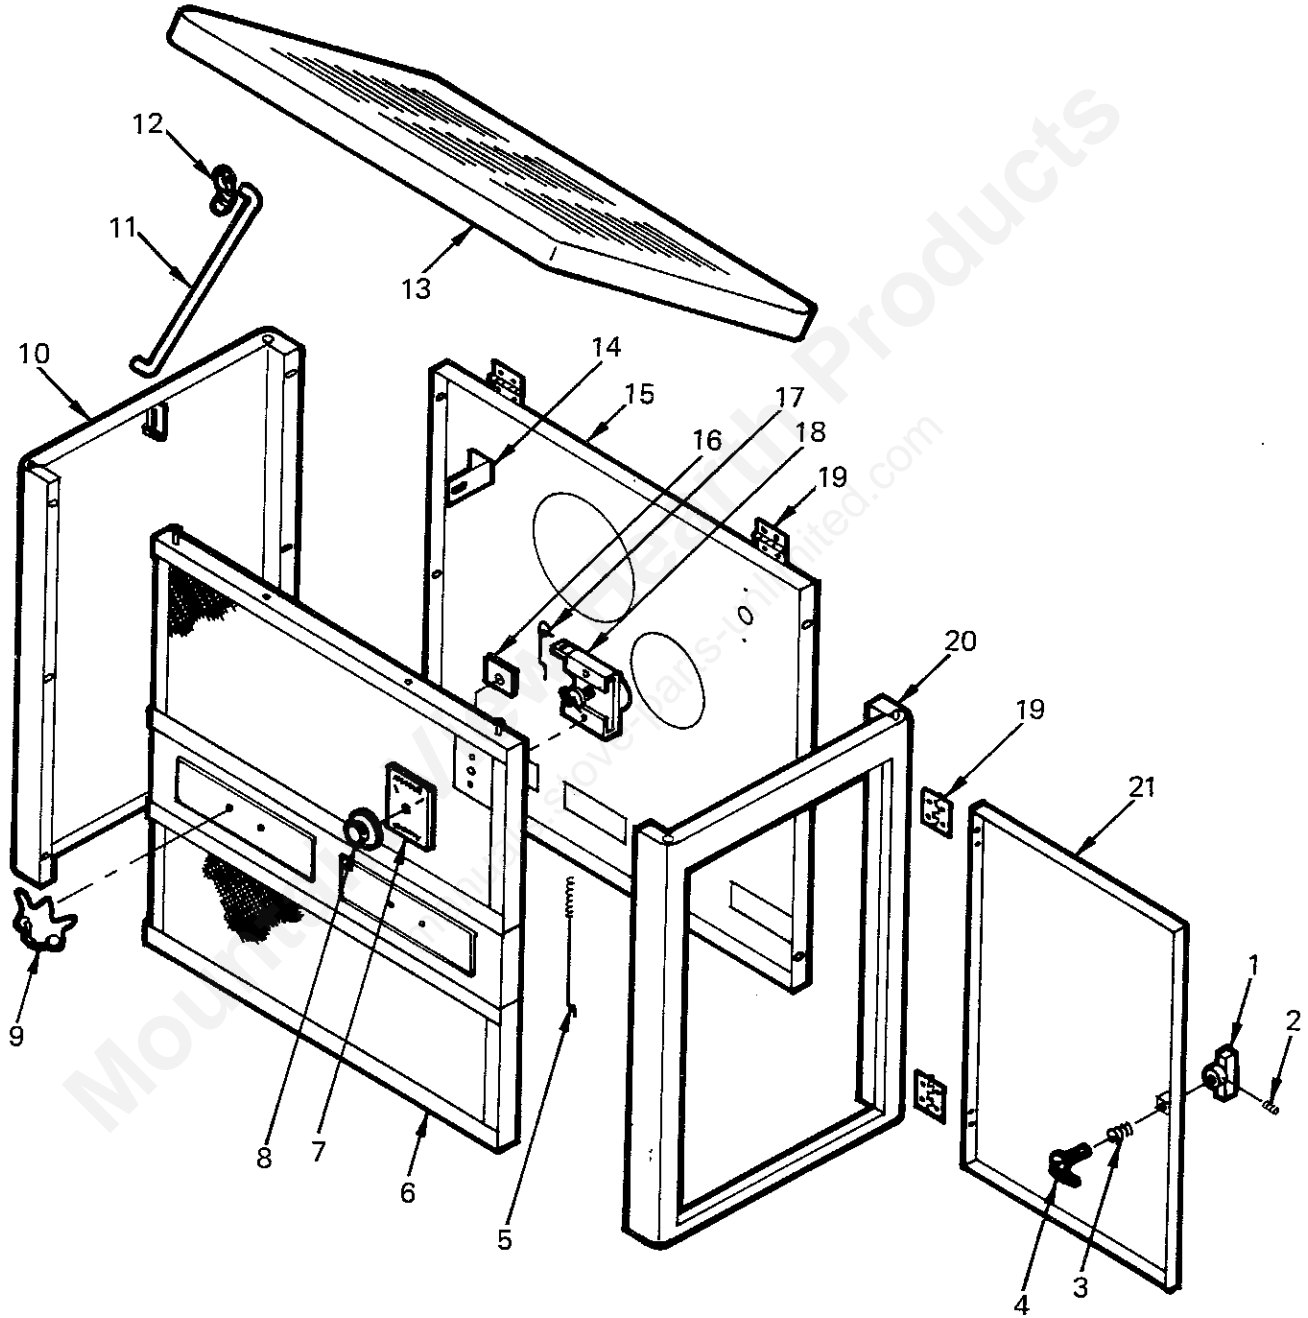

repair parts

SEARS AUTOMATIC COAL OR WOODBURNING
CIRCULATOR MODEL NO. 143.840630

repair parts

SEARS AUTOMATIC COAL OR WOODBURNING
CIRCULATOR MODEL NO. 143.840630

Key No.	Part No.	Description
1	89173	Handle, Door Latch
2	83242	Set Screw 1/4"-20 x 1/4" long (slotted)
3	89041	Spring
4	67724	Door Latch Weldment
5	86191	Thermostat Linkage Adjuster
6	67863	Front Panel
7	85357	Thermostat Dial Indicator
8	89142	Thermostat Knob
9	89079	Pull Handle (2 Req'd.)
10	67732	Cabinet Left Side
11	21593	Hinge Support
12	83833	Hinge Clip
13	67731	Cabinet Top
14	21063	Back Brace (2 Req'd.)
15	67514	Cabinet Back
16	83819	Spring Clip (4 Req'd.)
17	86192	Thermostat Linkage
18	67743	Thermostat
19	89065	Door Hinge (4 Req'd.)
20	67733	Cabinet Door Frame
21	67734	Cabinet Door

repair parts

SEARS AUTOMATIC COAL OR WOODBURNING
CIRCULATOR MODEL NO. 143.840630

repair parts

SEARS AUTOMATIC COAL OR WOODBURNING
CIRCULATOR MODEL NO. 143.840630

Key No.	Part No.	Description
1	40045	Shaker
2	67806	Second Heat Shield Assm.
3	21887	Heat Shield
4	17200	Draft Damper Hinge Pin
5	40075	Draft Damper Frame
6	67859	Base
7	67132	Draft Control Damper
8	83818	Clip (2 Req'd.)
9	40101	Coal Grate
10	17060	Thermostat Baffle
11	40130	Support, Grate (5 Req'd.)
12	89066	Fire Brick (10 Req'd.)
13	67858	Fire Box
14	40100	Liner (3 Req'd.)
15	66960	Flue Collar
16	88032	Flue Collar Gasket
17	40132	Fire Brick Retainer (2 Req'd.)
18	17210	Smoke Curtain Hinge Pin
19	83117	Hinge Pin (4 Req'd.)
20	21548	Smoke Curtain
21	40102	Coal Grate Frame
22	22103	Feed Door
23	83109	Nut 1/4 - 20
24	40056	Draft Wheel
25	83181	Machine Screw, 1/4-20 x 3/4 SL FH
26	21810	Handle, Door (2 Req'd.)
27	67567	Handle, Wood (2 Req'd.)
28	21804	Feed Door Rope Gasket
29	40187	Ash Door
30	67855	Two-Step Latch
31	83045	Washer, Flat
32	83002	Lock Washer, 1/4"
33	83072	Nut, 1/4 - 20
34	21803	Ash Door Gasket
35	21047	Latch
36	67444	Ash Pan
*	85391	Owner's Manual (F642-23582)