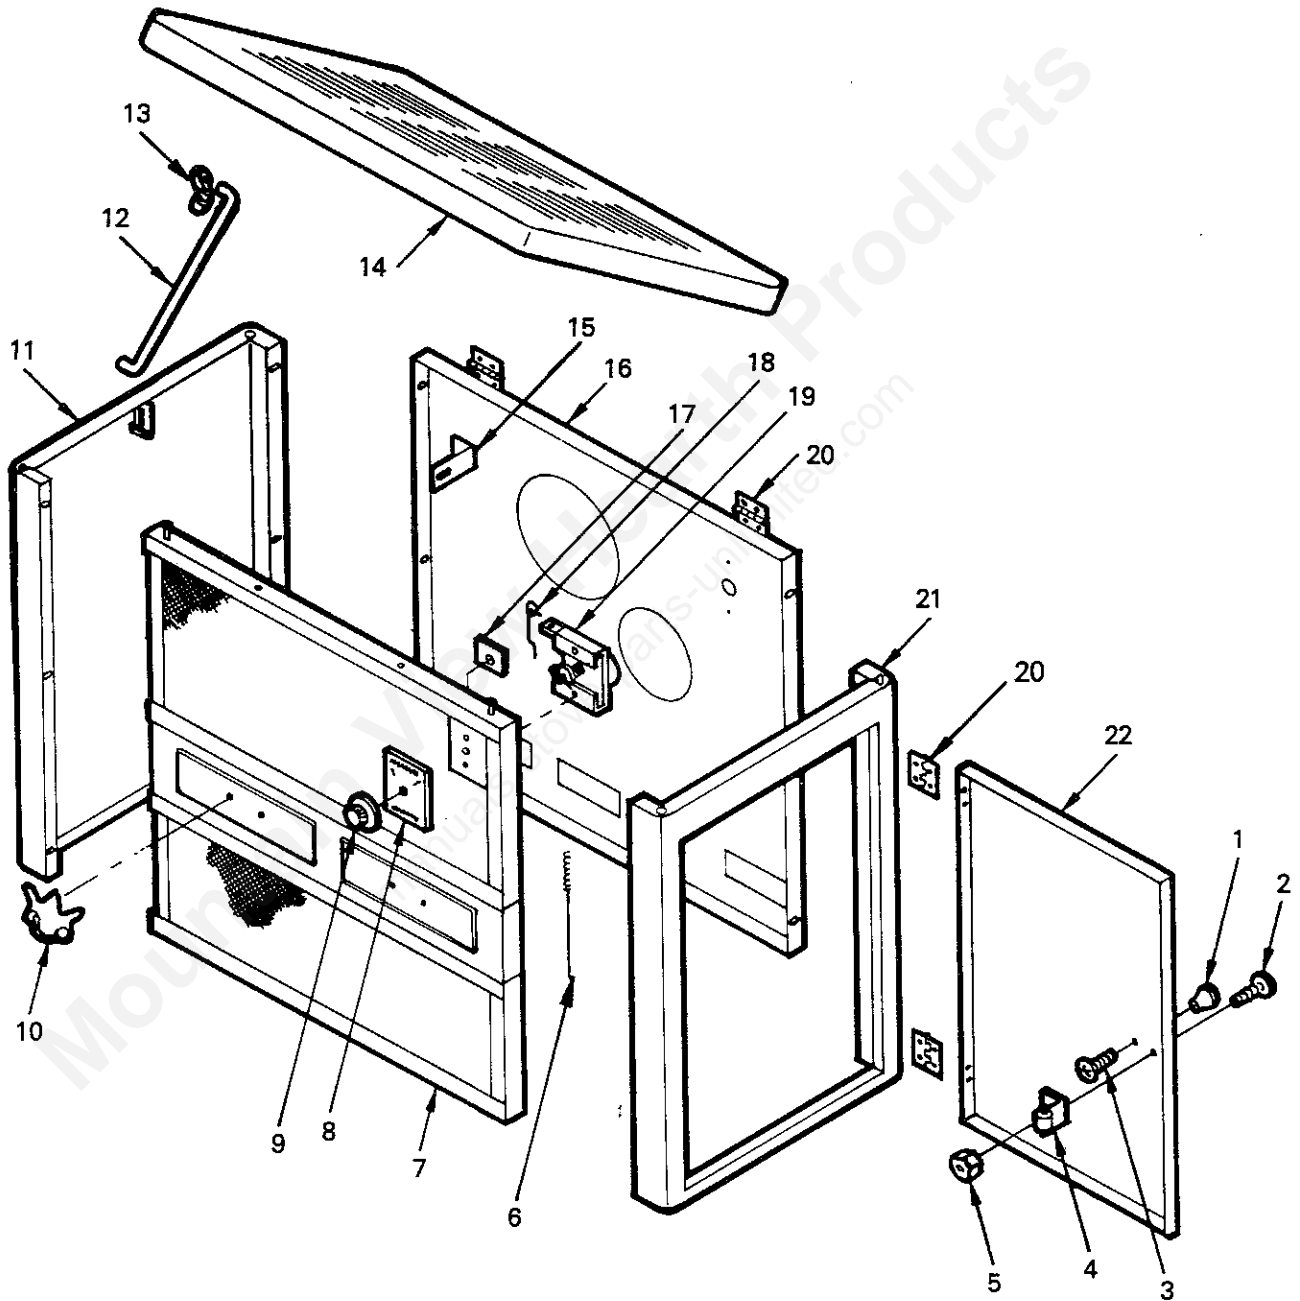

repair parts

SEARS AUTOMATIC COAL OR WOODBURNING
CIRCULATOR MODEL NO. 143.840631

repair parts

SEARS AUTOMATIC COAL OR WOODBURNING
CIRCULATOR MODEL NO. 143.840631

Key No.	Part No.	Description
1	89062	Knob, Door
2	83033	Screw, Machine (8-32 x 1/4 PH T R HDZ)
3	83005	Screw, Machine (10-24 x 1/2 PH T R HD BLK)
4	83093	Latch, Spring
5	83244	Nut, Keps (10-24 PLN)
6	86191	Thermostat Linkage Adjuster
7	67973	Cabinet Front
8	85431	Control Panel Plate
9	89142	Thermostat Knob
10	89079	Pull Handle (2 Req'd.)
11	67963	Cabinet Left Side
12	21593	Hinge Support
13	83833	Hinge Clip
14	67965	Cabinet Top
15	21063	Back Brace (2 Req'd.)
16	67514	Cabinet Back
17	83819	Spring Clip (4 Req'd.)
18	86192	Thermostat Linkage
19	67743	Thermostat
20	89065	Door Hinge (4 Req'd.)
21	67868	Cabinet Door Frame
22	67869	Cabinet Door