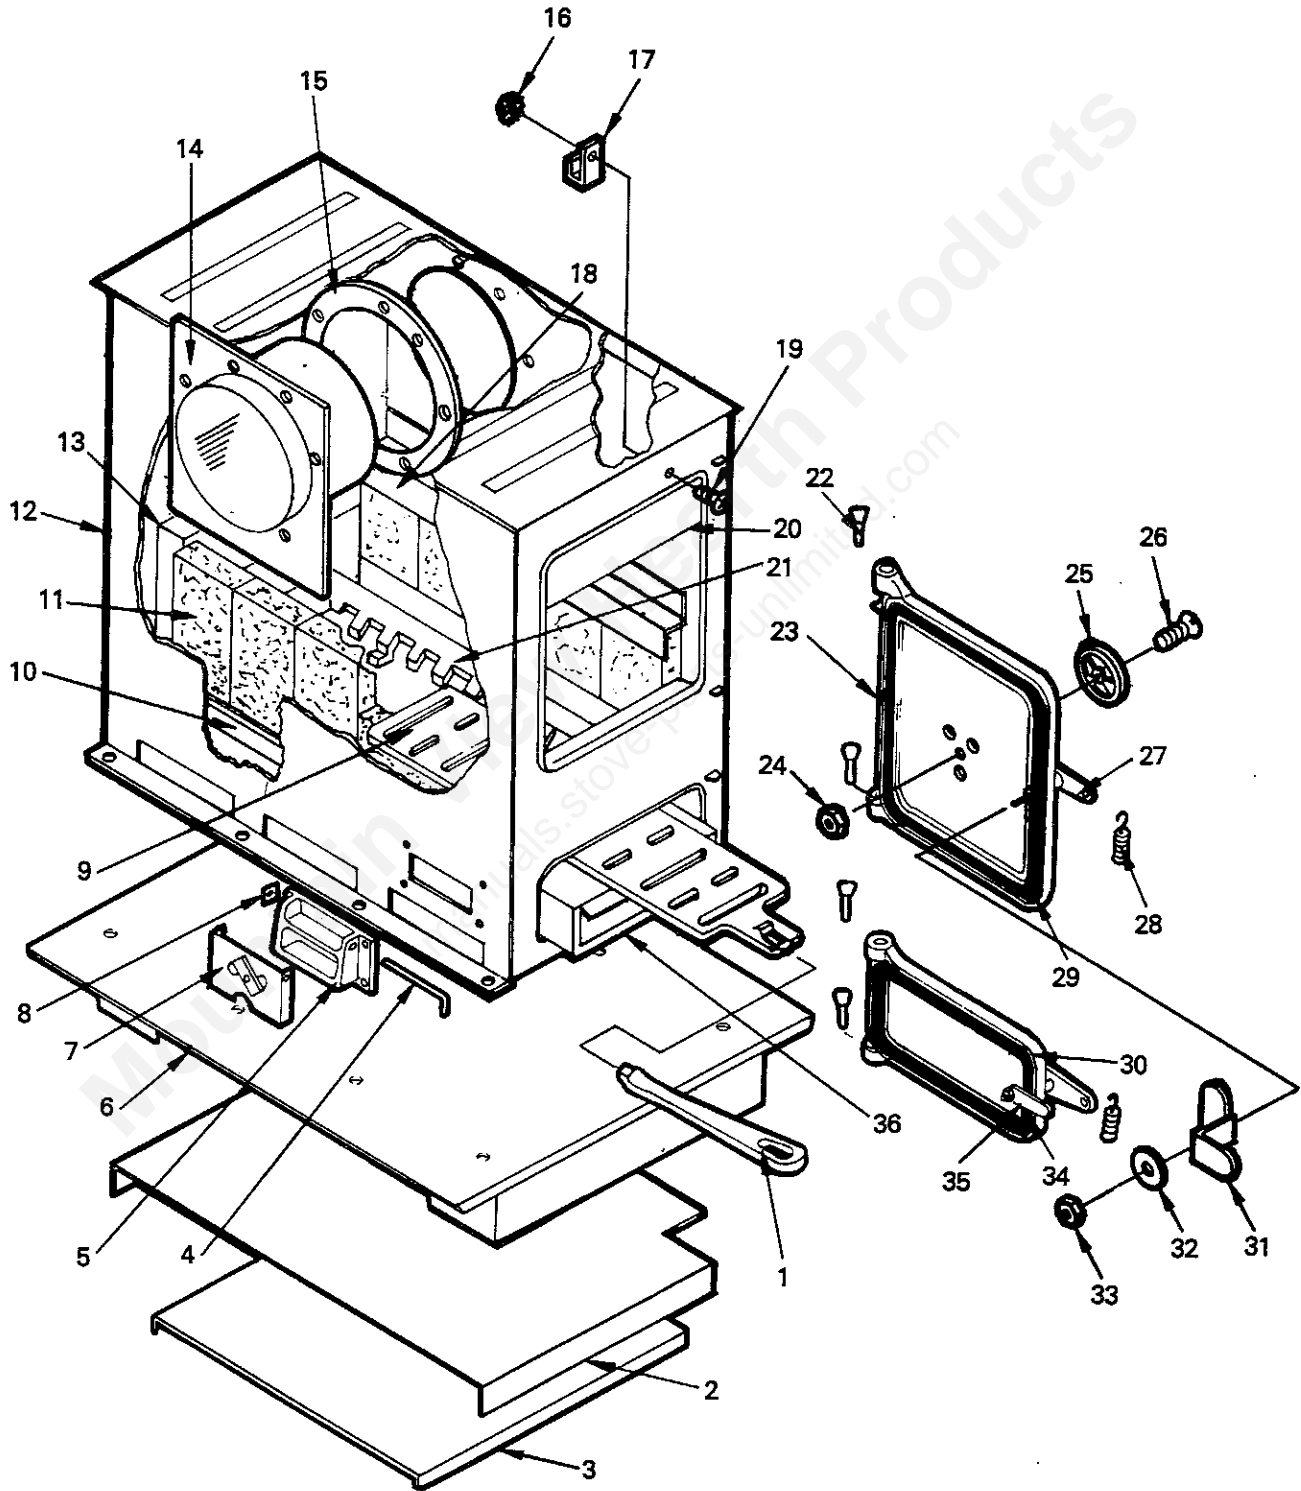

repair parts

SEARS AUTOMATIC COAL OR WOODBURNING
CIRCULATOR MODEL NO. 143.840631

repair parts

SEARS AUTOMATIC COAL OR WOODBURNING CIRCULATOR MODEL NO. 143.840631

Key No.	Part No.	Description
1	40045	Shaker
2	67806	Second Heat Shield Assm.
3	22110	Heat Shield
4	17200	Draft Damper Hinge Pin
5	40075	Draft Damper Frame
6	67859	Base
7	67132	Draft Control Damper
8	83818	Clip (2 Req'd.)
9	40101	Coal Grate
10	40130	Support, Grate (5 Req'd.)
11	89066	Fire Brick (10 Req'd.)
12	67858	Fire Box
13	40100	Liner (3 Req'd.)
14	66960	Flue Collar
15	88032	Flue Collar Gasket
16	83250	Nut, Keps (1/4-20) (2 Req'd.)
17	22171	Smoke Curtain Bracket (2 Req'd.)
18	40132	Fire Brick Retainer (2 Req'd.)
19	83035	Screw, Machine (1/4-20x1/2 PH SL THZ) (2 Req'd.)
20	22090	Smoke Curtain
21	40102	Coal Grate Frame
22	83117	Hinge Pin (4 Req'd.)
23	40199	Feed Door
24	83109	Nut 1/4 - 20
25	40056	Draft Wheel
26	83105	Machine Screw, 1/4-20 x 1-1/2 SL FH
27	21810	Handle, Door (2 Req'd.)
28	67567	Handle, Wood (2 Req'd.)
29	21804	Feed Door Rope Gasket
30	40187	Ash Door
31	67855	Two-Step Latch
32	83045	Washer, Flat (1/4" Z)
33	83261	Locknut (1/4-20 Jam Top Z)
34	21803	Ash Door Gasket
35	22108	Latch
36	67444	Ash Pan
*	85391A	Owner's Manual (F642-18483)

* Not Shown