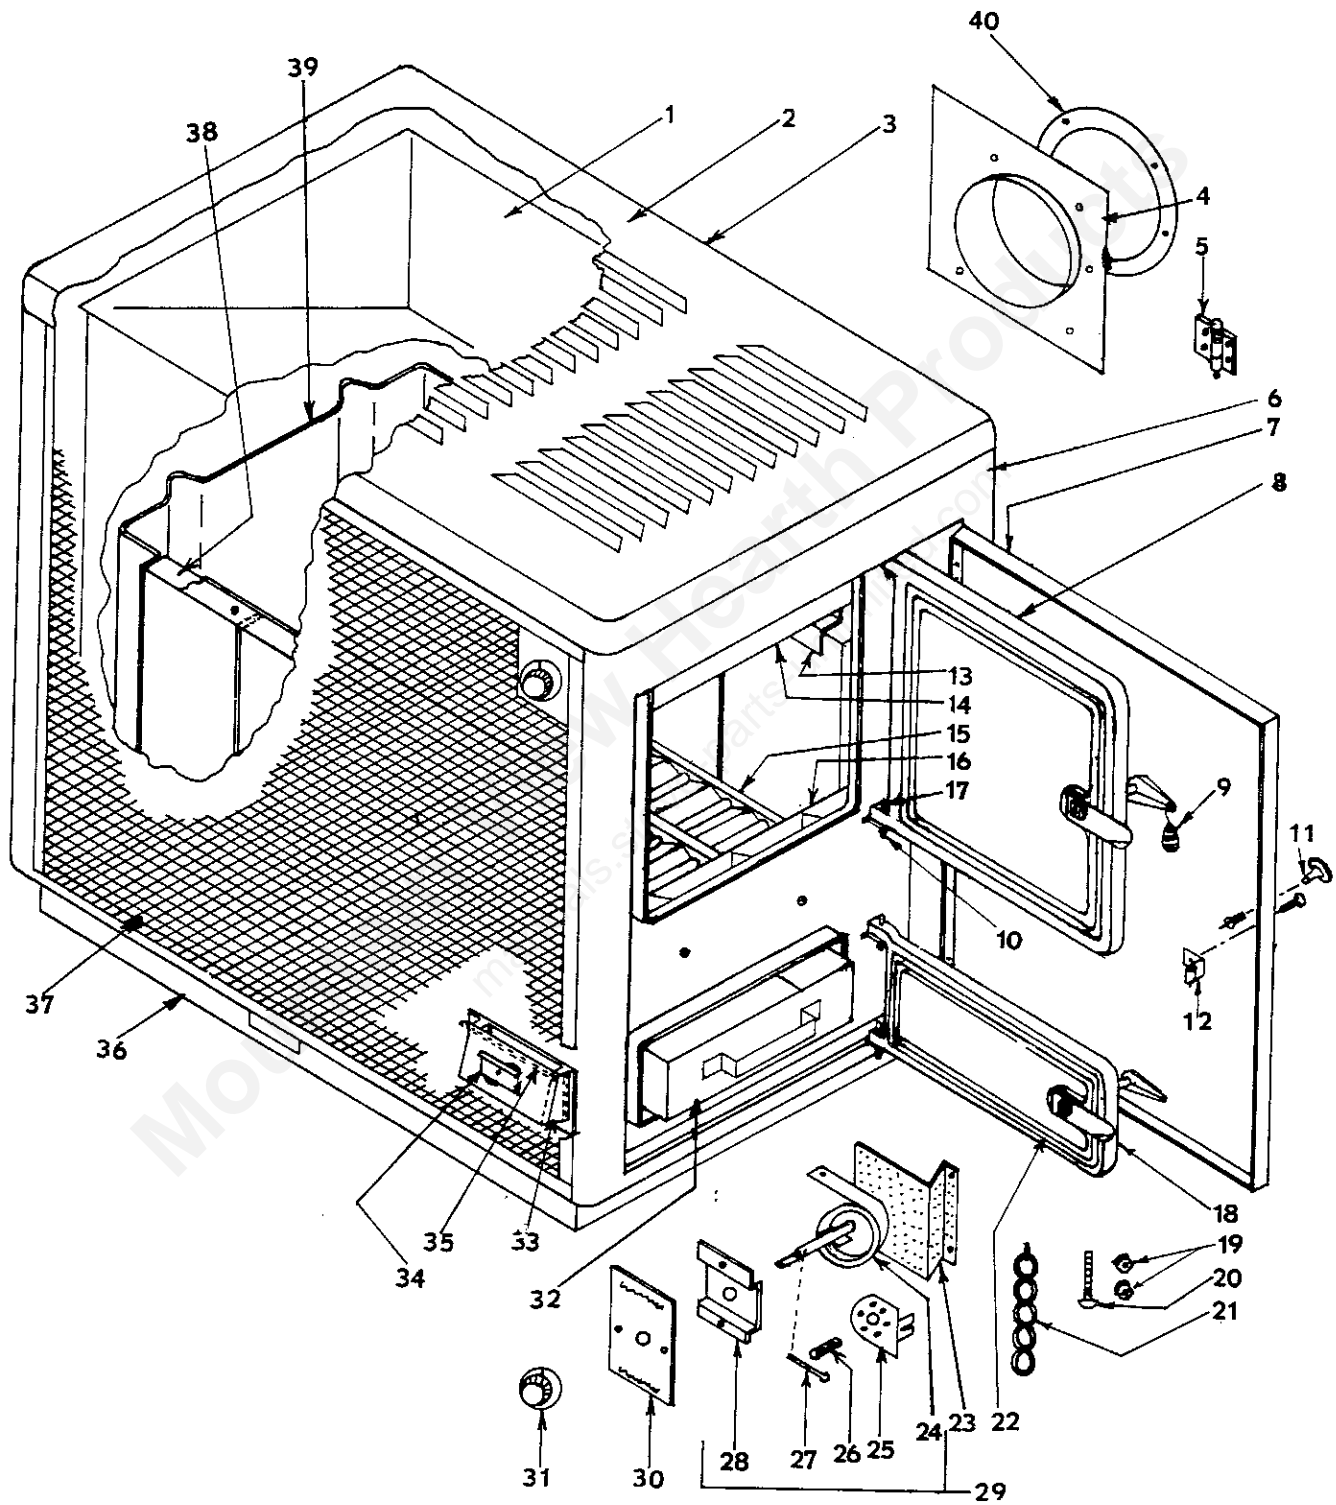

repair parts

SEARS AUTOMATIC WOODBURNING CIRCULATOR
MODEL NUMBER 143.840651

repair parts

SEARS AUTOMATIC WOODBURNING CIRCULATOR
MODEL NUMBER 143.840651

Key No.	Part No.	Description
1	67169	Heat Jacket
2	65930	Cabinet Top
3	66440	Cabinet Back
4	66960	Flue Collar
5	89065	Door Hinge (2 req.)
6	67194	Cabinet Right End
7	67243	Cabinet Door
8	67367	Feed Door
9	89001	Coil Wire Handle
10	83819	Pin Clip (4 req.)
11	89062	Door Knob
12	83093	Stove Spring
13	17350	Brick Top Clamp
14	00800	Smoke Curtain
15	40055	Grate (Cast) (2 req.)
16	17120	Metal Liner Front
17	21430	Door Pin (4 req.)
18	67368	Ash Pit Door
19	83081	* Nut Hex. No. 6-32
20	83080	* Screw Round Head No. 6-32-1 1/2
21	89064	Chain
22	88042	Ceramic Glass Rope (73" for both doors)
23	17060	Thermostat Shield
24	67134	Thermostat Coil & Shaft
25	18640	Lock Plate
26	89041	Spring
27	84016	Cotter Key
28	17230	Thermostat Bracket
29	67187	Thermostat Assembly (Incl. Keys 24 thru 28)
30	85079	Thermostat Dial Indicator
31	89063	Thermostat Knob
32	65980	Ash Pan
33	21039	Draft Manifold
34	67132	Draft Damper
35	17200	Draft Damper Pin
36	65960	Base
37	65950	Front Frame
38	89066	Fire Brick (10 req.)
39	17130	Metal Liner Back
+	66000	Cabinet Left Side
+	66080	Grate Support
+	17260	Back Brace
+	17210	Smoke Curtain Hinge Pin
40	88032	Flue Collar Gasket
+	85152	Owners Manual (F642-8776)
+	67266	Base Bottom