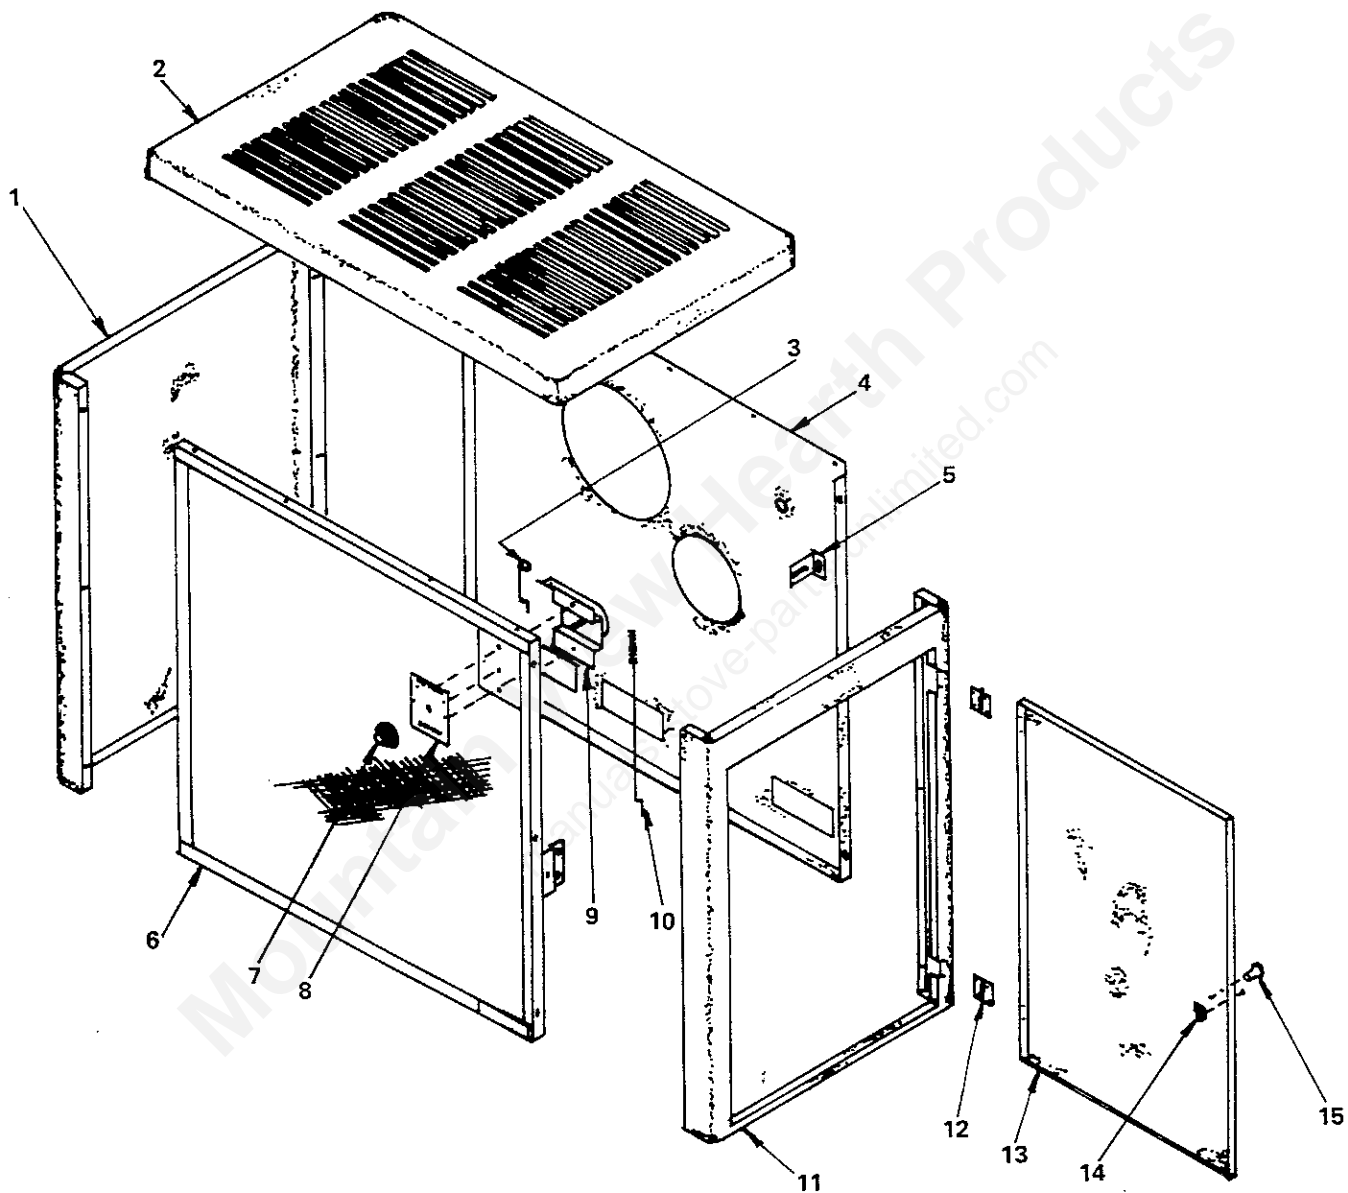

repair parts

AUTOMATIC WOODBURNING CIRCULATOR
MODEL NUMBER 143.840653

repair parts

**SEARS AUTOMATIC WOODBURNING CIRCULATOR
MODEL NUMBER 143.840653**

Key No.	Part No.	Description
1	66000	Cabinet Left Side
2	65930	Cabinet Top
3	86192	Thermostat Linkage
4	66440	Cabinet Back
5	21063	Back Brace
6	65950	Cabinet Front
7	89142	Thermostat Knob
8	85204	Thermostat Dial Indicator
9	67187	Thermostat
10	86191	Thermostat Linkage Adjuster
11	67194	Cabinet Door Frame
12	89065	Door Hinge (2 required)
13	67243	Cabinet Door
14	83093	Stove Spring Latch
15	89062	Door Knob
†	85210	Owners Manual (F642-3378)

† Not Illustrated

repair parts

SEARS AUTOMATIC WOODBURNING CIRCULATOR
MODEL NUMBER 143.840653

repair parts

SEARS AUTOMATIC WOODBURNING CIRCULATOR
MODEL NUMBER 143.840653

Key No.	Part No.	Description
17	67169	Heat Jacket
18	17130	Back Liner
19	66960	Flue Collar
20	88032	Flue Collar Gasket
21	17150	Back Liner Support
22	66080	Grate & Liner Support
23	89066	Firebrick (10 required)
24	40055	Fire Grate (2 required)
25	17120	Front Liner
26	21548	Smoke Curtain
27	17210	Hinge Pin (Smoke Curtain)
28	17060	Thermostat Baffle
29	67367	Feed Door (Includes Key No. 30)
30	88042	Rope Gasket (73")
31	89001	Handle (Coil Wire)
32	65960	Base
33	67266	Floor Shield Kit
34	67132	Draft Damper
35	40075	Draft Damper Frame
36	17200	Draft Damper Pin
37	67444	Ash Pan
38	83818	Clip, Pin (2 required)
39	17350	Firebrick Retainer (2 required)
40	21430	Hinge Pin (4 required)
41	83819	Hinge Pin Clip (4 required)
42	67368	Ash Door (includes Key No. 30)
43	LK-26	Door Latch Kit (2 req'd) (includes Kay No. 31)
†	42-84066	Blower Kit (Optional Accessory)
†	42-99185	Connector Adaptor