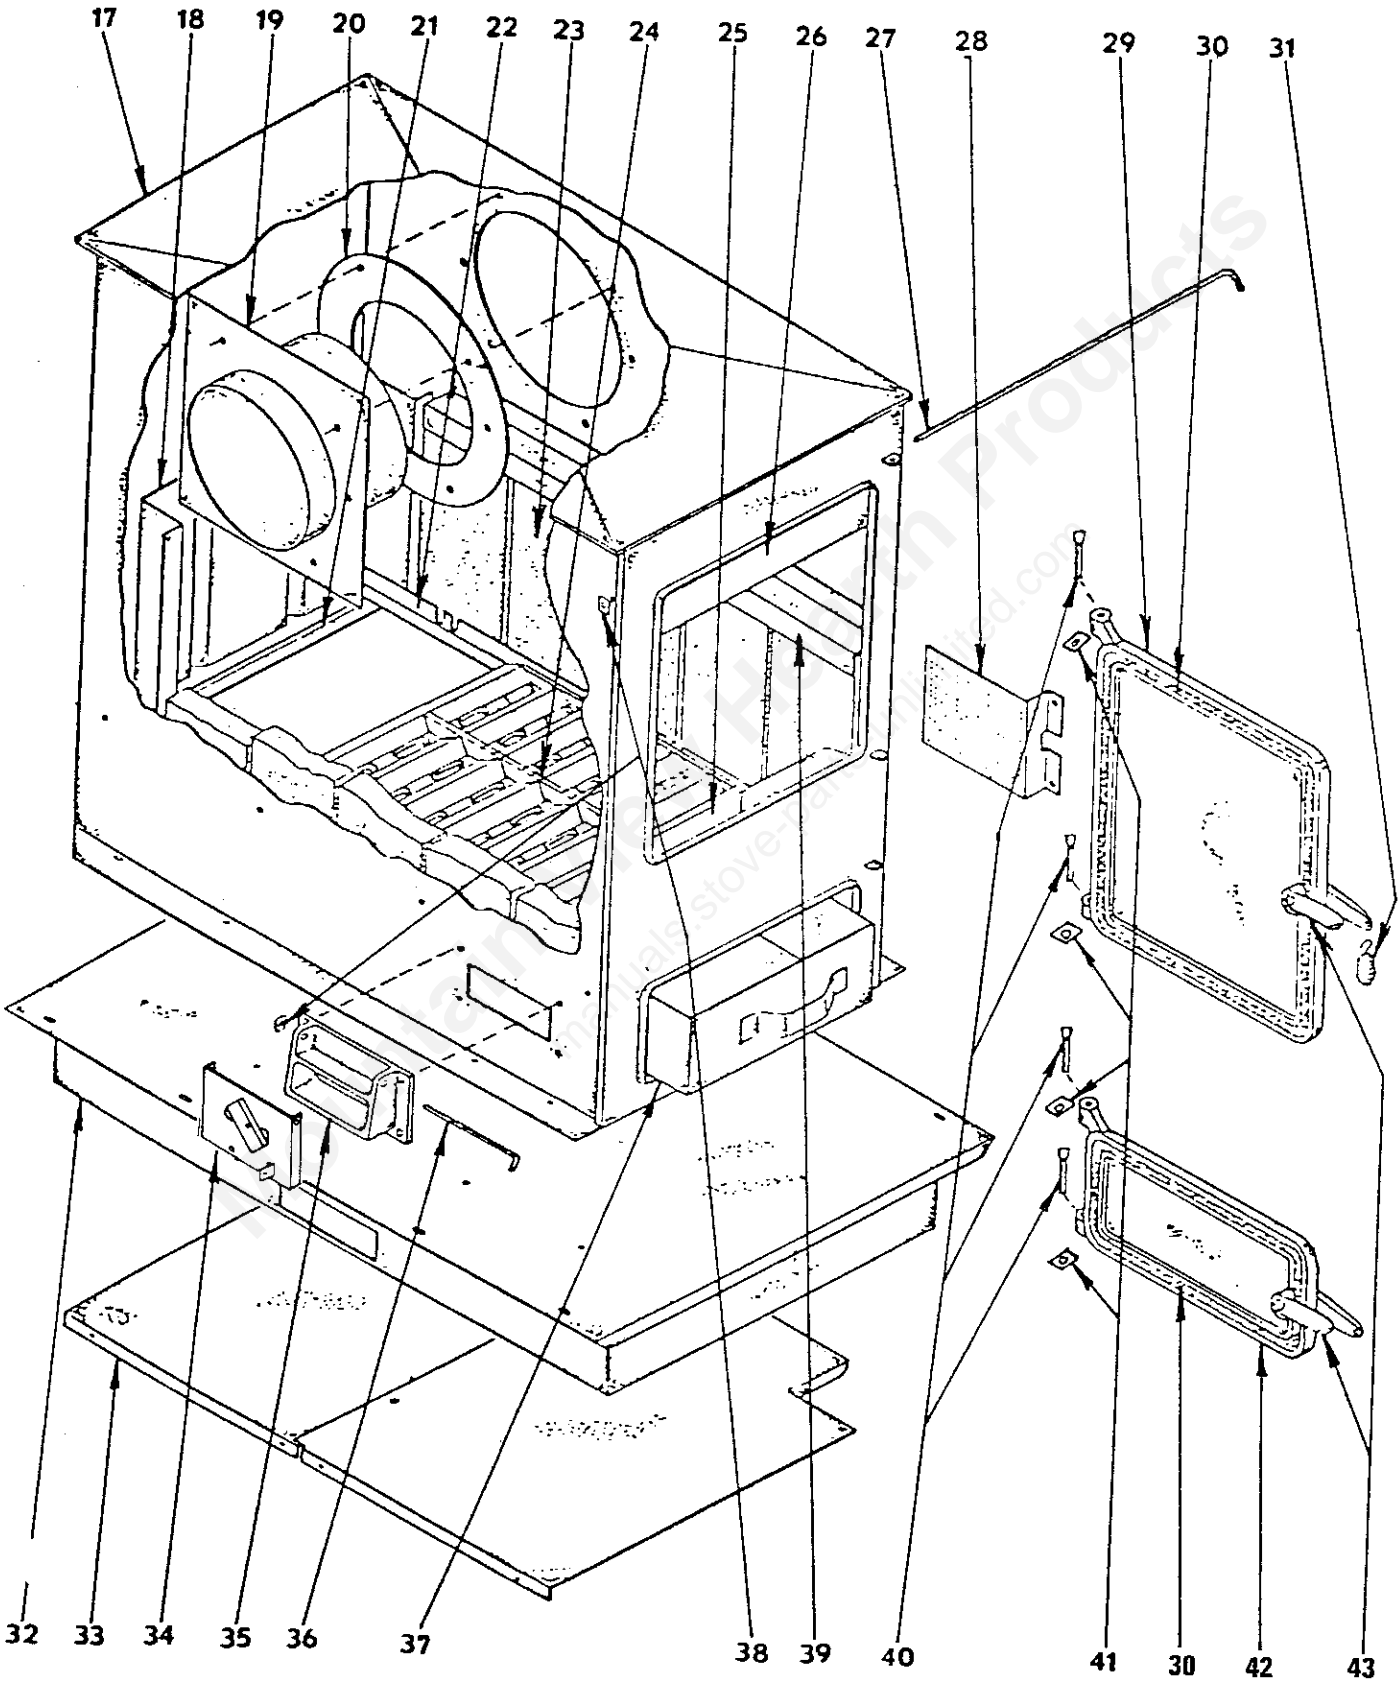

repair parts

AUTOMATIC WOODBURNING CIRCULATOR
MODEL NUMBER 143.840653

repair parts

**SEARS AUTOMATIC WOODBURNING CIRCULATOR
MODEL NUMBER 143.840653**

Key No.	Part No.	Description
1	66000	Cabinet Left Side
2	65930	Cabinet Top
3	86192	Thermostat Linkage
4	66440	Cabinet Back
5	21063	Back Brace
6	65950	Cabinet Front
7	89142	Thermostat Knob
8	85204	Thermostat Dial Indicator
9	67187	Thermostat
10	86191	Thermostat Linkage Adjuster
11	67194	Cabinet Door Frame
12	89065	Door Hinge (2 required)
13	67243	Cabinet Door
14	83093	Stove Spring Latch
15	89062	Door Knob
†	85210	Owners Manual (F642-3378)

† Not Illustrated

repair parts

SEARS AUTOMATIC WOODBURNING CIRCULATOR
MODEL NUMBER 143.840653

repair parts

SEARS AUTOMATIC WOODBURNING CIRCULATOR
MODEL NUMBER 143.840653

Key No.	Part No.	Description
17	67169	Heat Jacket
18	17130	Back Liner
19	66960	Flue Collar
20	88032	Flue Collar Gasket
21	17150	Back Liner Support
22	66080	Grate & Liner Support
23	89066	Firebrick (10 required)
24	40055	Fire Grate (2 required)
25	17120	Front Liner
26	21548	Smoke Curtain
27	17210	Hinge Pin (Smoke Curtain)
28	17060	Thermostat Baffle
29	67367	Feed Door (Includes Key No. 30)
30	88042	Rope Gasket (73")
31	89001	Handle (Coil Wire)
32	65960	Base
33	67266	Floor Shield Kit
34	67132	Draft Damper
35	40075	Draft Damper Frame
36	17200	Draft Damper Pin
37	67444	Ash Pan
38	83818	Clip, Pin (2 required)
39	17350	Firebrick Retainer (2 required)
40	21430	Hinge Pin (4 required)
41	83819	Hinge Pin Clip (4 required)
42	67368	Ash Door (includes Key No. 30)
43	LK-26	Door Latch Kit (2 req'd) (includes Kay No. 31)
†	42-84066	Blower Kit (Optional Accessory)
†	42-99185	Connector Adaptor