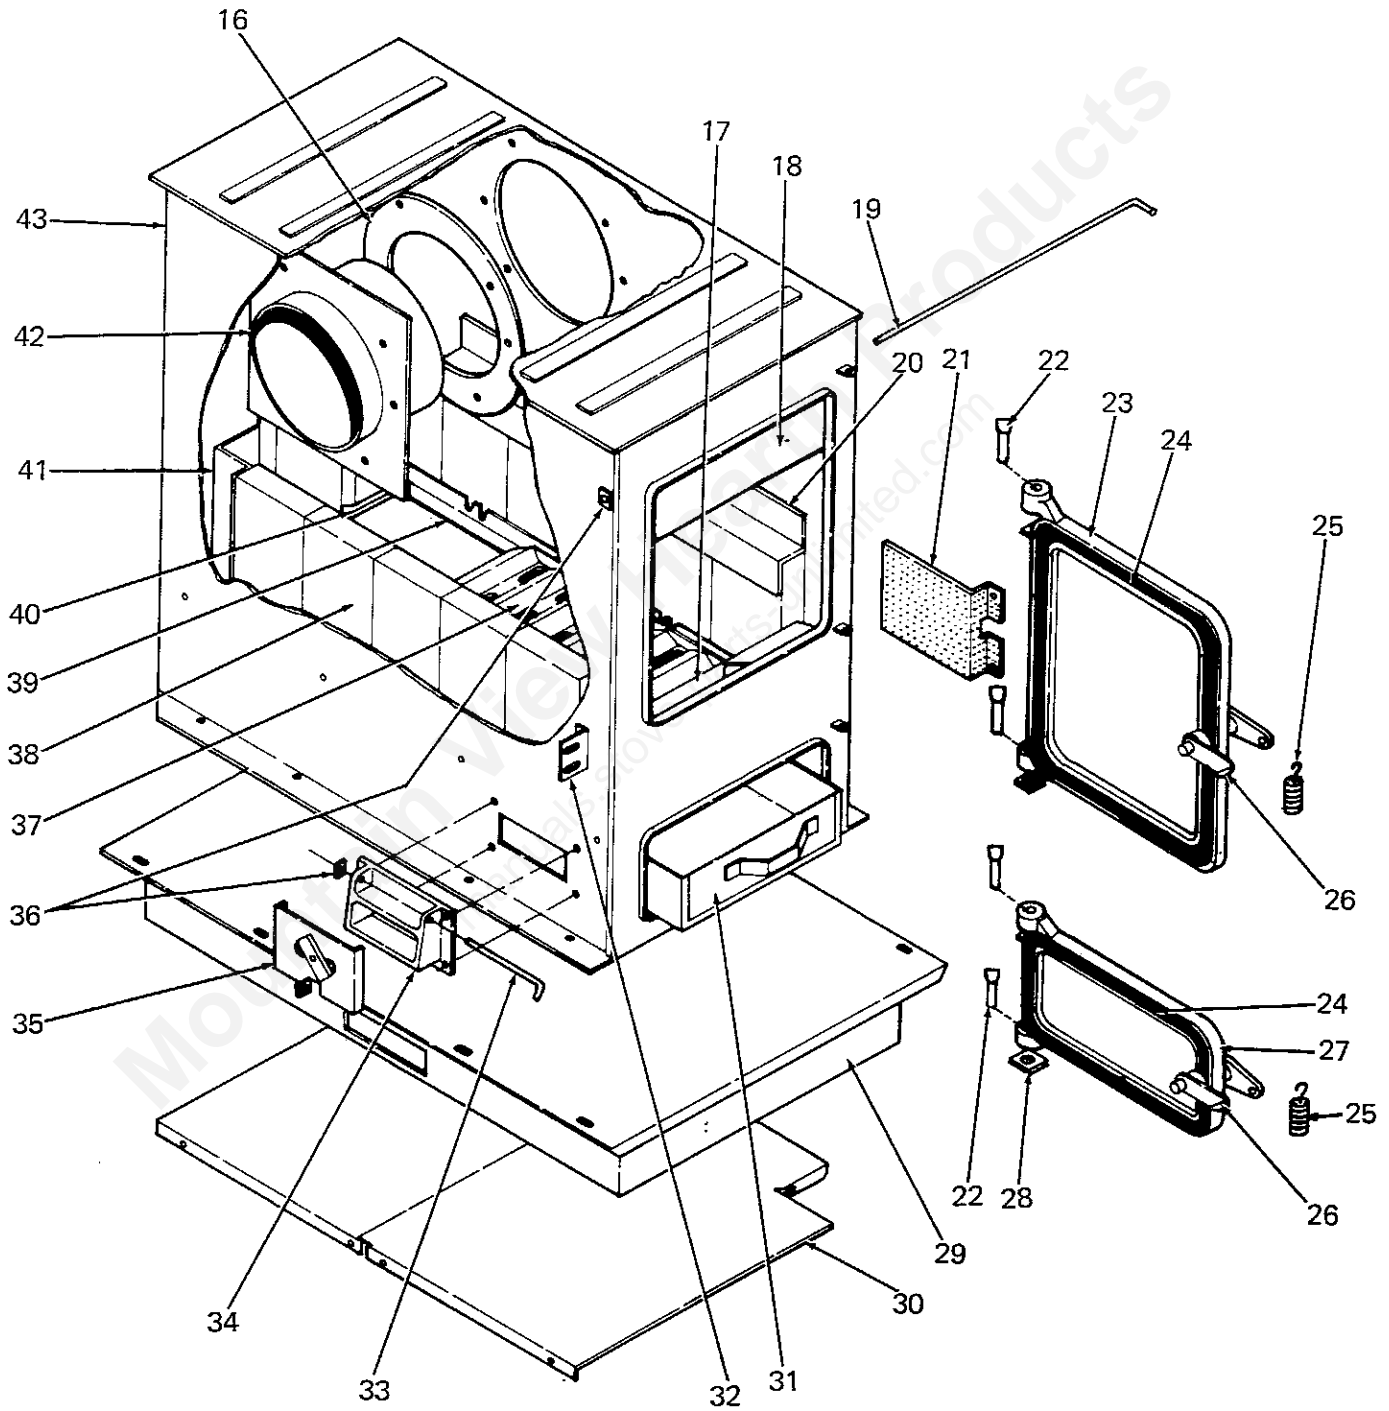

repair parts

SEARS AUTOMATIC WOODBURNING CIRCULATOR
MODEL NUMBER 143.840654

repair parts

SEARS AUTOMATIC WOODBURNING CIRCULATOR
MODEL NUMBER 143.840654

Key No.	Part No.	Description
1	66000	Cabinet Left Side
2	65930	Cabinet Top
3	86192	Thermostat Linkage
4	66440	Cabinet Back
5	21063	Back Brace
6	65950	Cabinet Front
7	89142	Thermostat Knob
8	85204	Thermostat Dial Indicator
9	67187	Thermostat
10	86191	Thermostat Linkage Adjuster
11	67194	Cabinet Door Frame
12	89065	Door Hinge (2 Req'd.)
13	67243	Cabinet Door
14	83093	Stove Spring Latch
15	89062	Door Knob

repair parts

SEARS AUTOMATIC WOODBURNING CIRCULATOR
MODEL NUMBER 143.840654

repair parts

SEARS AUTOMATIC WOODBURNING CIRCULATOR
 MODEL NUMBER 143.840654

Key No.	Part No.	Description
16	88032	Flue Collar Gasket
17	17120	Front Liner
18	21548	Smoke Curtain
19	17210	Hinge Pin (Smoke Curtain)
20	17350	Firebrick Retainer (2 Req'd.)
21	17060	Thermostat Baffle
22	21430	Hinge Pin (4 Req'd.)
23	67367	Feed Door (Includes Handles & Gasket)
24	88042	Rope Gasket (73" – both doors)
25	67567	Wood Handle (2 Req'd.)
26	LK-26	Door Latch Kit (2 Req'd., includes Key No. 25)
27	67368	Ash Door (Includes Handles & Gasket)
28	83819	Hinge Pin Clip (4 Req'd.)
29	65960	Base
30	67266	Floor Shield Kit
31	67444	Ash Pan
32	17270	Front Brace
33	17200	Draft Damper Pin
34	40075	Draft Damper Frame
35	67132	Draft Damper
36	83818	Clip, Pin (2 Req'd.)
37	40055	Fire Grate (2 Req'd.)
38	89066	Firebrick (10 Req'd.)
39	66080	Grate & Liner Support
40	17150	Back Liner Support
41	17130	Back Liner
42	66960	Flue Collar
43	67169	Heat Jacket
†	42-84066	Blower Kit (Optional Accessory)
†	42-99185	Connector Adapter (Optional Accessory)
†	85210	Owners Manual (F642-16879)