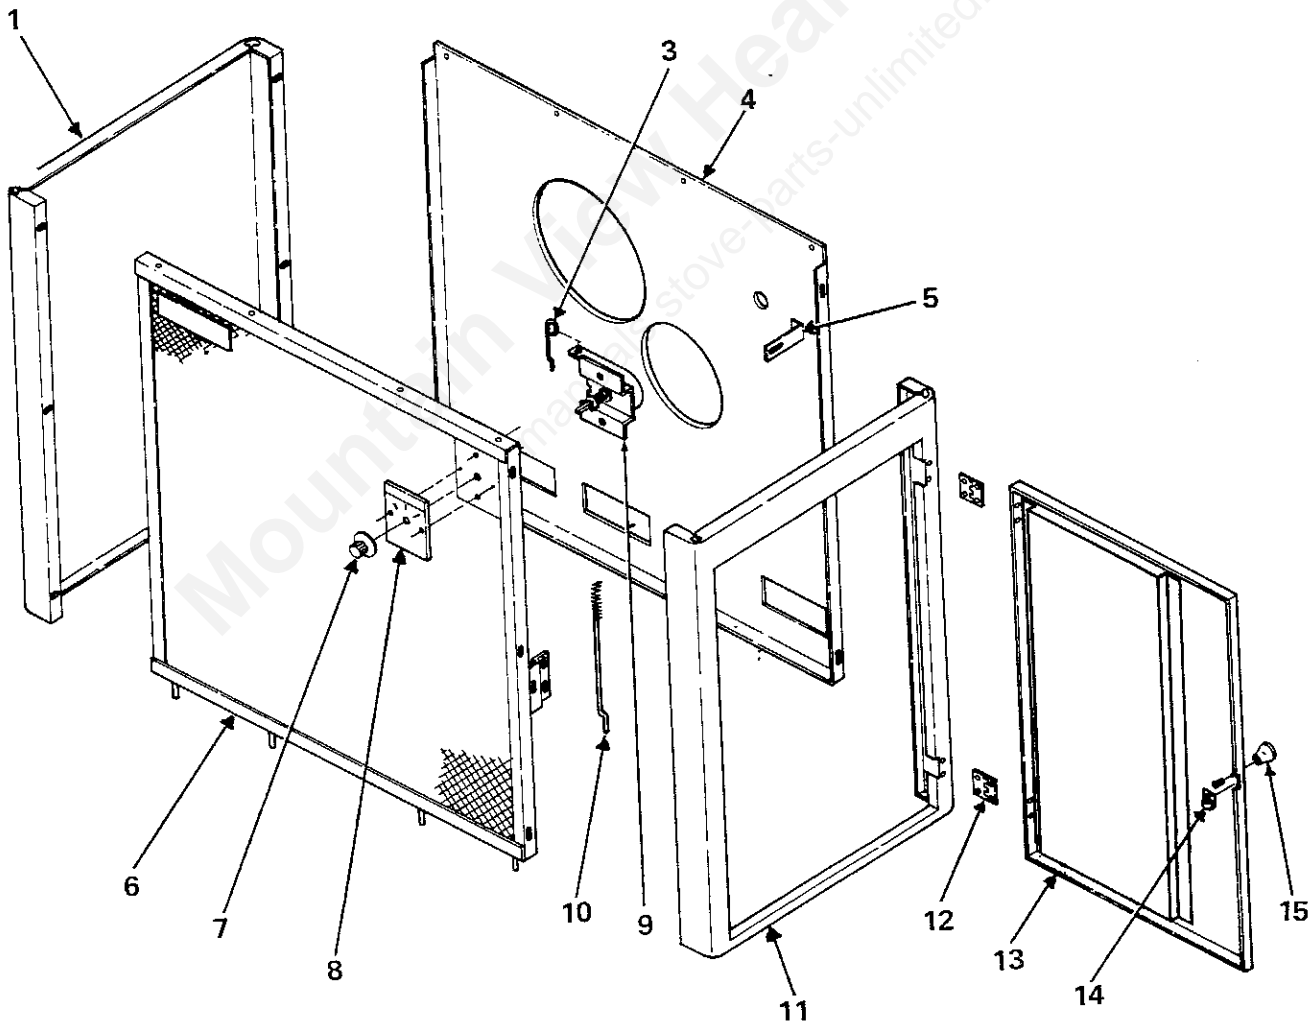

repair parts

SEARS AUTOMATIC WOODBURNING CIRCULATOR
MODEL NUMBER 143.840654

repair parts

SEARS AUTOMATIC WOODBURNING CIRCULATOR
MODEL NUMBER 143.840654

Key No.	Part No.	Description
1	66000	Cabinet Left Side
2	65930	Cabinet Top
3	86192	Thermostat Linkage
4	66440	Cabinet Back
5	21063	Back Brace
6	65950	Cabinet Front
7	89142	Thermostat Knob
8	85204	Thermostat Dial Indicator
9	67187	Thermostat
10	86191	Thermostat Linkage Adjuster
11	67194	Cabinet Door Frame
12	89065	Door Hinge (2 Req'd.)
13	67243	Cabinet Door
14	83093	Stove Spring Latch
15	89062	Door Knob

repair parts

SEARS AUTOMATIC WOODBURNING CIRCULATOR
MODEL NUMBER 143.840654

repair parts

SEARS AUTOMATIC WOODBURNING CIRCULATOR
 MODEL NUMBER 143.840654

Key No.	Part No.	Description
16	88032	Flue Collar Gasket
17	17120	Front Liner
18	21548	Smoke Curtain
19	17210	Hinge Pin (Smoke Curtain)
20	17350	Firebrick Retainer (2 Req'd.)
21	17060	Thermostat Baffle
22	21430	Hinge Pin (4 Req'd.)
23	67367	Feed Door (Includes Handles & Gasket)
24	88042	Rope Gasket (73" – both doors)
25	67567	Wood Handle (2 Req'd.)
26	LK-26	Door Latch Kit (2 Req'd., includes Key No. 25)
27	67368	Ash Door (Includes Handles & Gasket)
28	83819	Hinge Pin Clip (4 Req'd.)
29	65960	Base
30	67266	Floor Shield Kit
31	67444	Ash Pan
32	17270	Front Brace
33	17200	Draft Damper Pin
34	40075	Draft Damper Frame
35	67132	Draft Damper
36	83818	Clip, Pin (2 Req'd.)
37	40055	Fire Grate (2 Req'd.)
38	89066	Firebrick (10 Req'd.)
39	66080	Grate & Liner Support
40	17150	Back Liner Support
41	17130	Back Liner
42	66960	Flue Collar
43	67169	Heat Jacket
†	42-84066	Blower Kit (Optional Accessory)
†	42-99185	Connector Adapter (Optional Accessory)
†	85210	Owners Manual (F642-16879)