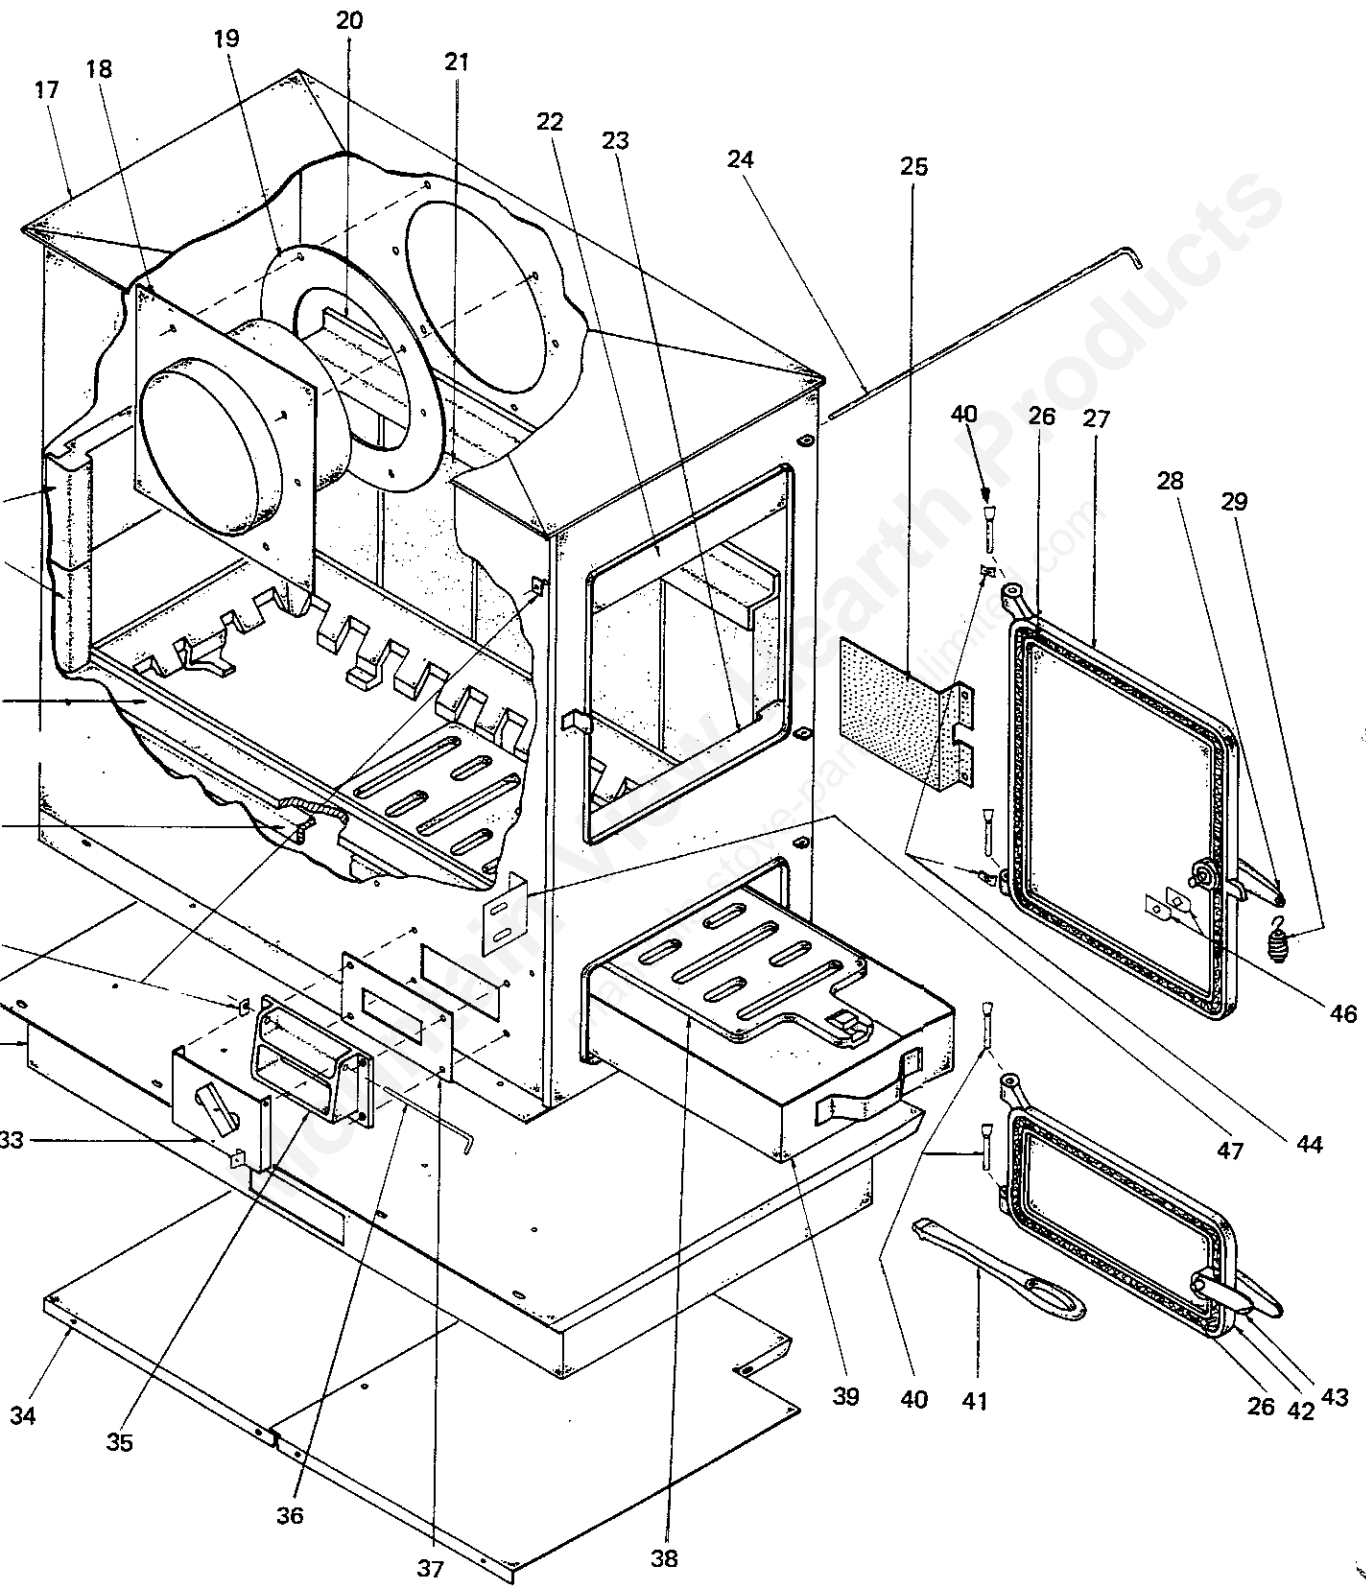

# repair parts

RMOSTAT CONTROLLED  
COAL OR WOOD BURNING CIRCULATOR MODEL NO. 143.840681

# repair parts

**THERMOSTAT CONTROLLED COAL OR WOOD BURNING  
CIRCULATOR MODEL NO. 143.840681**

Key No.	Part No.	Description
1	66000	Cabinet Left Side
2	65930	Cabinet Top
3	86192	Thermostat Linkage
4	66440	Cabinet Back
5	21063	Back Brace
6	65950	Cabinet Front
7	89142	Thermostat Knob
8	85204	Thermostat Dial Indicator
9	67187	Thermostat
10	86191	Thermostat Linkage Adjuster
11	67194	Cabinet Door Frame
12	89065	Door Hinge (2 required)
13	67243	Cabinet Door
14	83093	Stove Spring Latch
15	89062	Door Knob

# Repair parts

ERMOSTAT CONTROLLED  
ALUMINUM WOOD BURNING CIRCULATOR MODEL NO. 143.840681