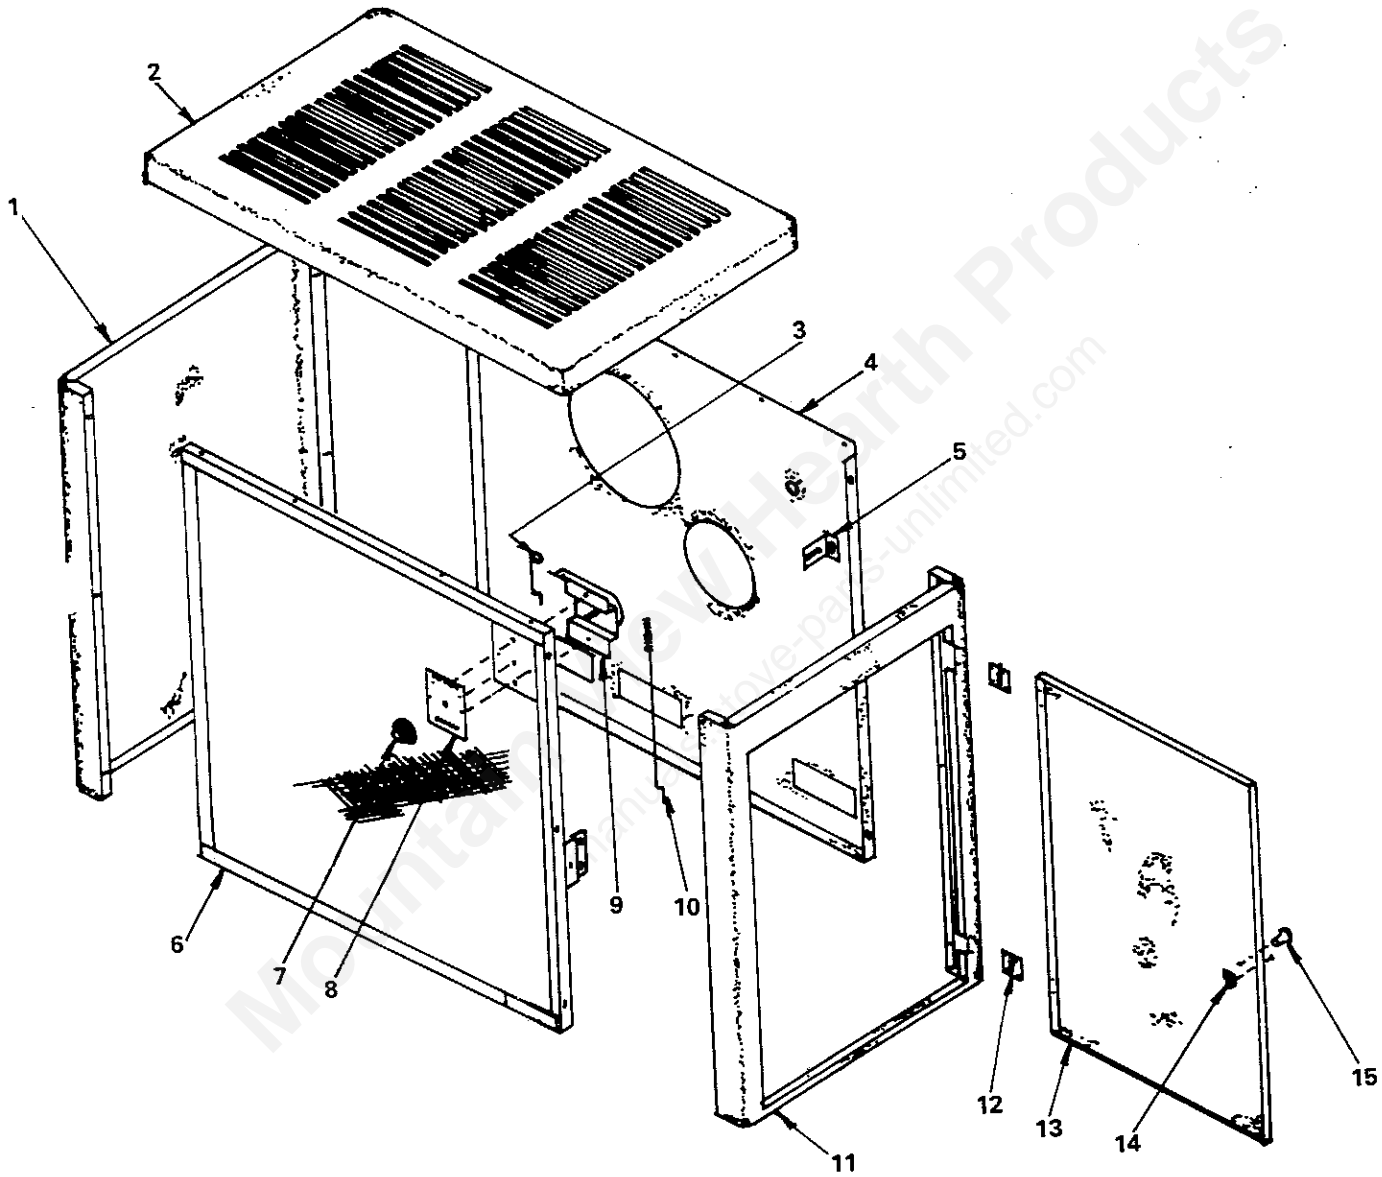

# repair parts

RMOSTAT CONTROLLED  
COAL OR WOOD BURNING CIRCULATOR MODEL NO. 143.840681

# repair parts

**THERMOSTAT CONTROLLED COAL OR WOOD BURNING  
CIRCULATOR MODEL NO. 143.840681**

Key No.	Part No.	Description
1	66000	Cabinet Left Side
2	65930	Cabinet Top
3	86192	Thermostat Linkage
4	66440	Cabinet Back
5	21063	Back Brace
6	65950	Cabinet Front
7	89142	Thermostat Knob
8	85204	Thermostat Dial Indicator
9	67187	Thermostat
10	86191	Thermostat Linkage Adjuster
11	67194	Cabinet Door Frame
12	89065	Door Hinge (2 required)
13	67243	Cabinet Door
14	83093	Stove Spring Latch
15	89062	Door Knob

# Repair parts

ERMOSTAT CONTROLLED  
ALUMINUM WOOD BURNING CIRCULATOR MODEL NO. 143.840681