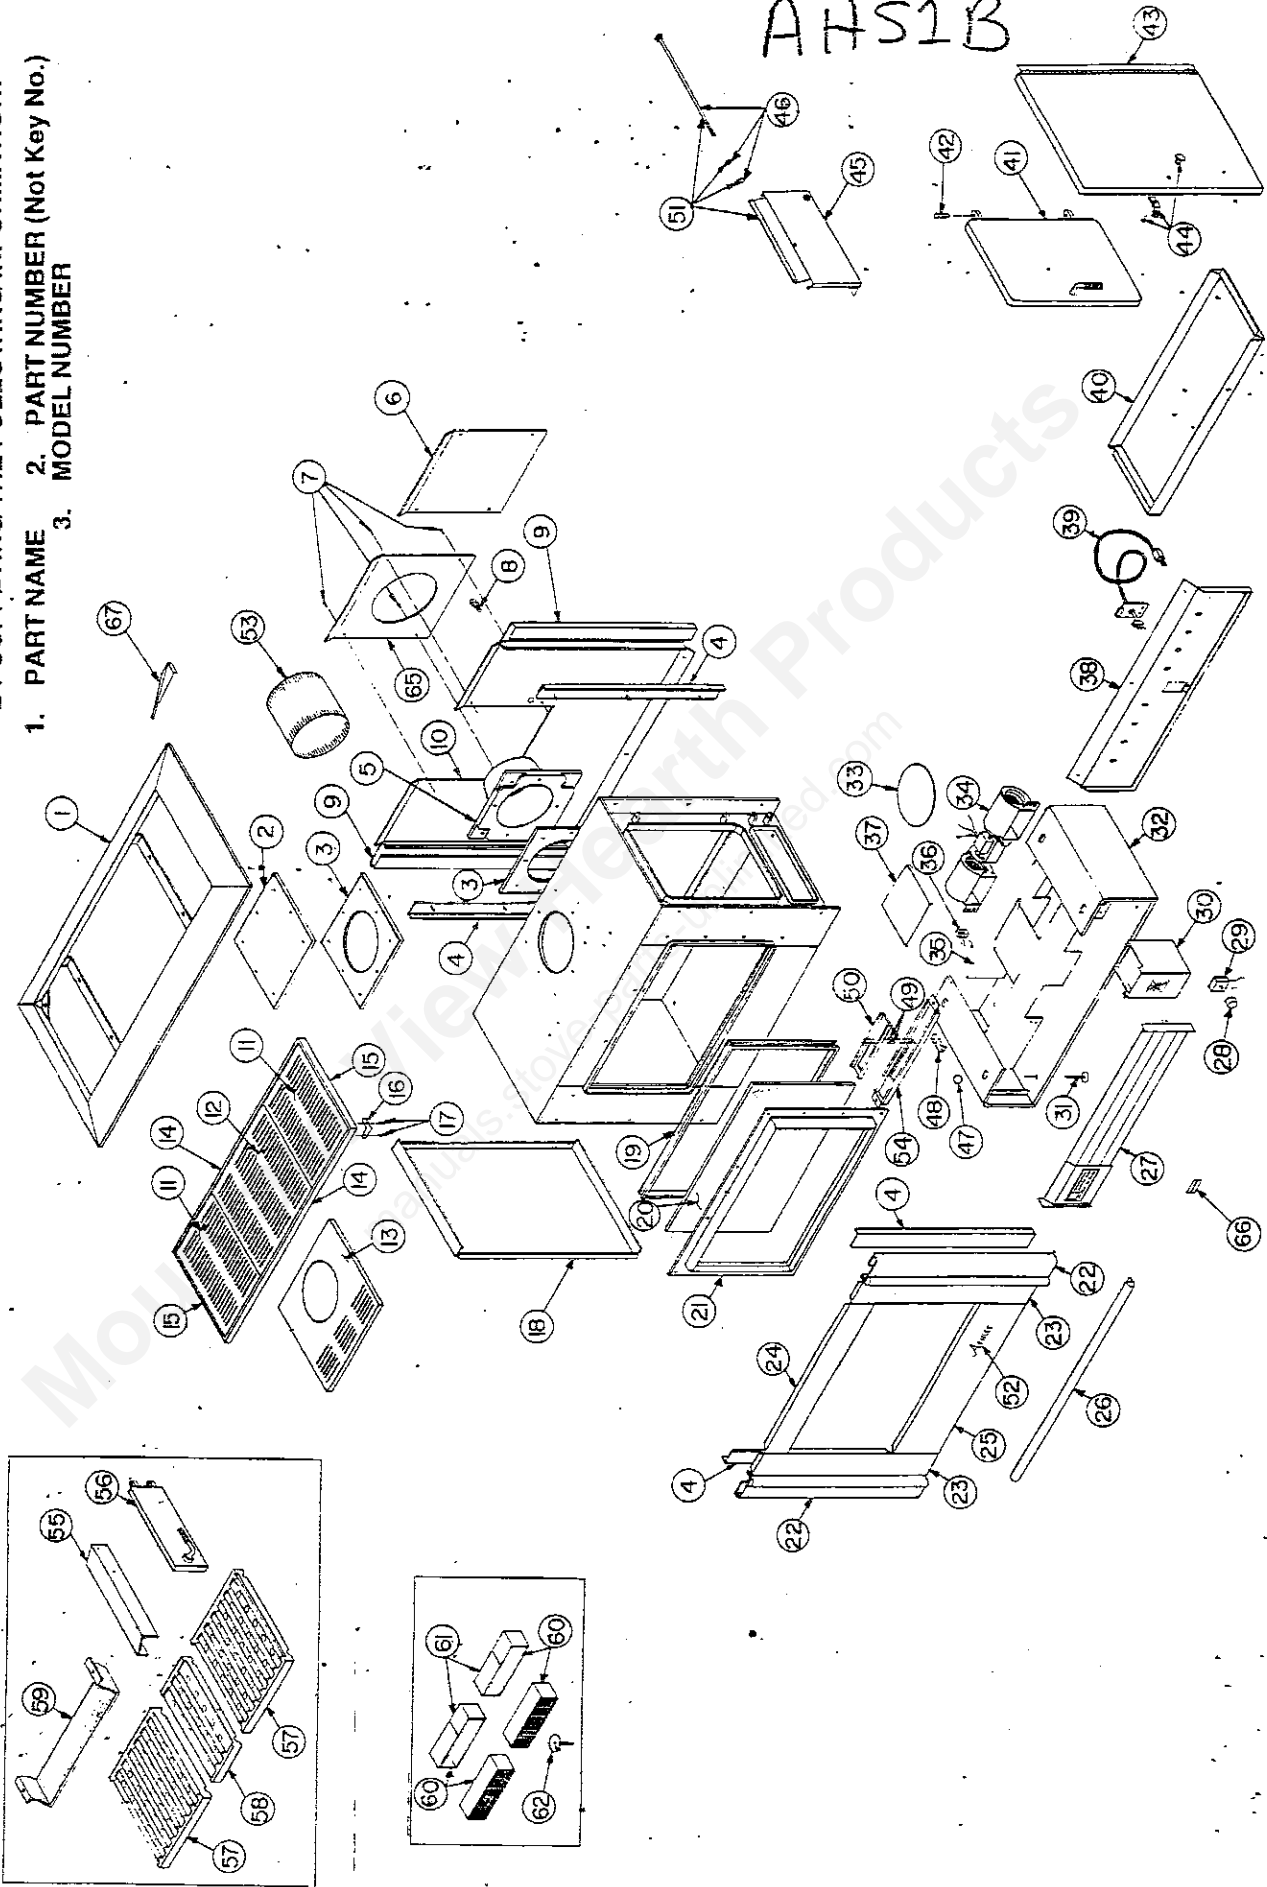

AHS1
AHS1B

ORDER ALL REPAIR PARTS FROM YOUR ASHLEY DEALER
BY SUPPLYING THE FOLLOWING INFORMATION:

1. PART NAME
2. PART NUMBER (Not Key No.)
3. MODEL NUMBER

FIGURE 21

KEY NO.	PART NAME	QTY.	AHS1 PART NO.	AHS1B PART NO.
1	Top, Frame Assy. Ptd.	1	035121	035132
2	Plate, Cover Ptd.	1	035176	035176
3	Gasket	2	035177	035177
4	Rail, Mounting Assy. Ptd.	4	035125	035136
5	Collar, Flue Reamed	1	035175	035175
6	Cover, Plate Rear Cab. Ptd.	1	035836	035838
7	Screw, 8 x 1/2	2	*	*
8	Handle, Spring	1	025516	025516
9	Corner, Cabinet Ptd.	2	035126	035137
10	Rear, Cabinet Ptd.	1	035828	035830
11	Top, Louvered (Lt. & Rt.) Pt.	2	035131	035142
12	Top, Center Louvered Ptd.	1	035130	035141
13	Top, Louvered Ctr. (w/hoie)	1	035268	035266
14	Trim, Brass (30-3/4 Long)	2	032413	032413
15	Trim, Brass (14-5/8 Long)	2	032414	032414
16	Key, Corner	4	024034	024034
17	Screw, Set 8-32 x 1/8 Slit	8	024035	024035
18	Side, Left Cabinet Ptd.	1	035128	035139
19	Gasket, Glass	1	035179	035179
20	Glass	1	033971	033971
21	Frame, Glass & Brass Assy.	1	035178	035178
22	Corner, Cab. & Brass Assy.	2	035190	035195
23	Side, Cabinet Front Ptd.	2	035122	035133
24	Top, Cabinet Front Ptd.	1	035124	035135
25	Bottom, Cabinet Front Ptd.	1	035123	035134
26	Trim, Brass (26-7/8 Long)	1	032418	032418
27	Louver, Grille Assy.	1	035967	035967
28	Knob	1	011656	011656
29	Control, Speed Adjusted	1	035262	035262
30	Housing, Wiring Assy. Ptd.	1	035073	035073
31	Leveler, Leg	4	016343	016343
32	Pedestal Assy. Ptd.	1	035408	035408
33	Pad	1	035968	035968
34	Blower Assy.	1	035165	035165
35	Insulation	1	035183	035183
36	Connector & Wire Assy.	1	035184	035184
37	Insulation	1	035181	035181
38	Shroud, Blower Ptd.	1	035075	035075
39	Cordset/Coverplate Assy.	1	025994	025994
40	Pan, Ash Assy.	1	034290	034290
41	Door (Feed) & Handle Assy. (See Fig. 22 For Components)	1	035401	035401
42	Pin	4	P626	P626
43	Door, Cabinet Assy. Ptd.	1	035127	035138
44	Knob & Latch Kit	1	035403	035403
45	Curtain, Smoke Ptd.	1	035144	035144
46	Rod, Stove Kit	1	035409	035409
47	Handle, 3/4 Dia. Ball	1	019848	019848
48	Handle, Airwash Slide Ptd.	1	035410	035410
49	Spacer	2	P5138	P5138
50	Slide, Air	1	032210	032210
51	Curtain, Smoke & Fasteners	1	035411	035411
52	Logo & Fasteners Kit	1	035412	035412
53	Pipe, Last Joint Ptd. Assy.	1	004302	004302
54	Housing, Air Slide	1	032209	032209
55	Retainer, Ash Ptd.	1	035413	035413
56	Door (Ash) & Handle Assy. (See Fig. 23 For Components)	1	035399	035399
57	Grate, Large	2	035308	035308
58	Grate, Small	1	035309	035309
59	Shield, Flame Impingement	1	035072	035072
60	Combustor & Wrap Kit	2	035415	035415
61	Wrap for Combustor	2	035416	035416
62	Probe Thermometer	1	036049	036049
65	Adapter Flue Outlet Ptd.	1	035829	035831
66	Label Lo/Hi	1	035552	035552
67	Trim Corner	4	035846	035846