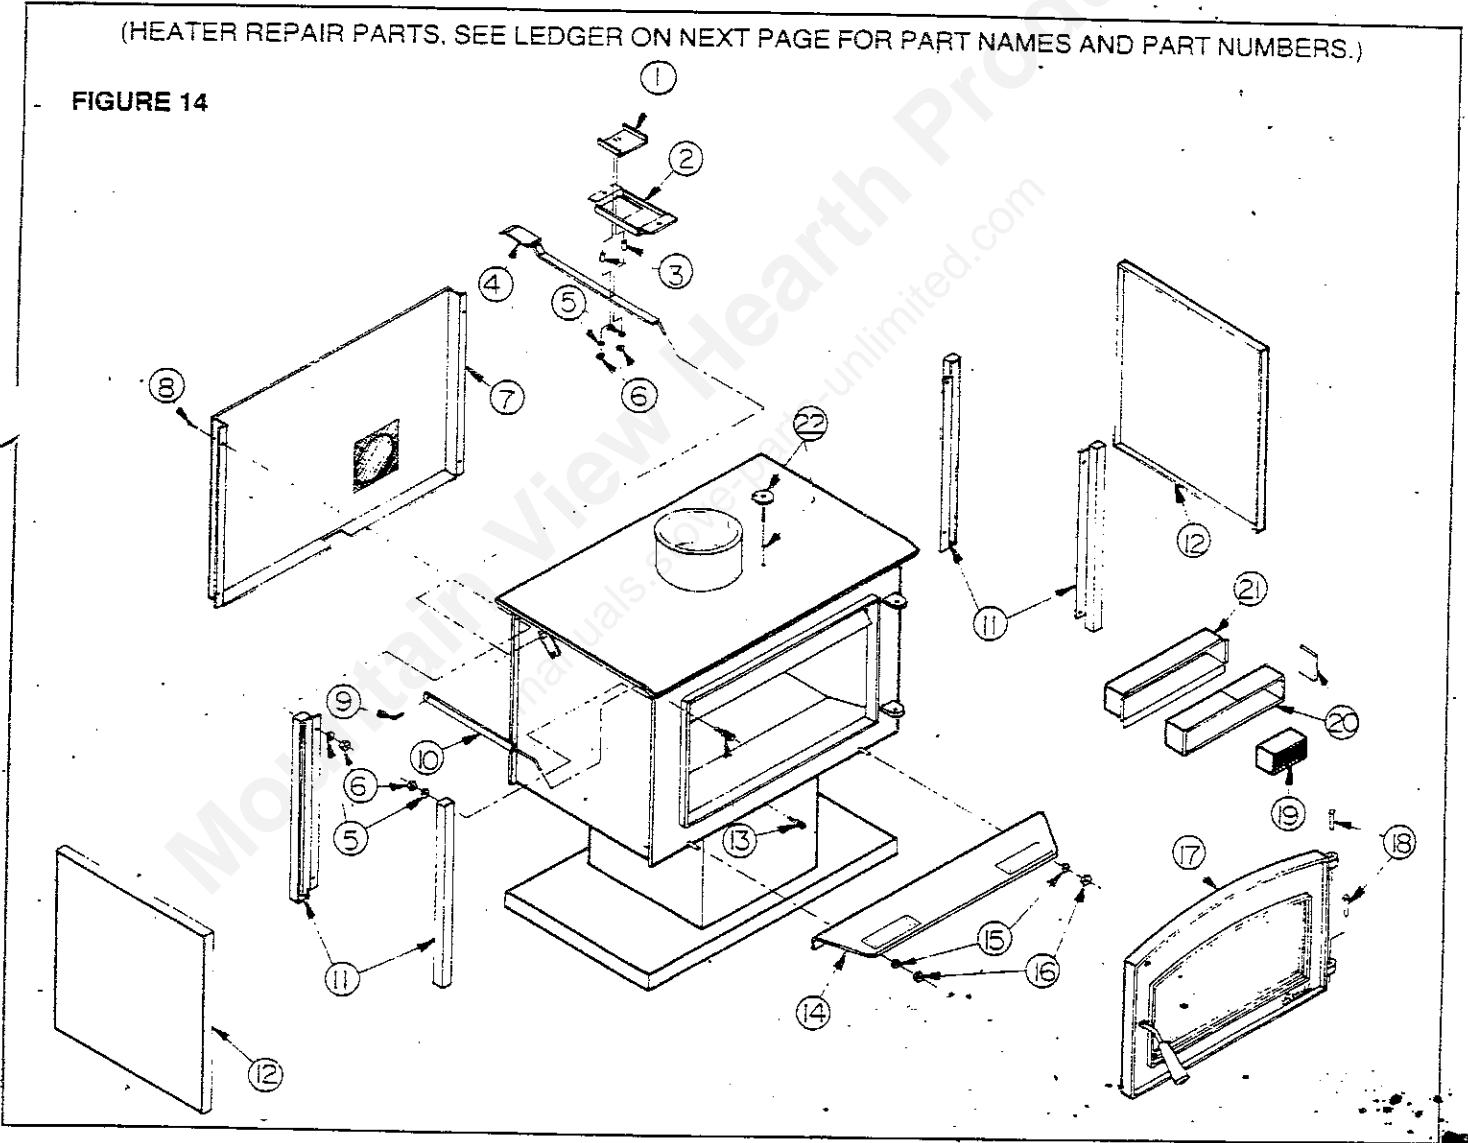

(HEATER REPAIR PARTS. SEE LEDGER ON NEXT PAGE FOR PART NAMES AND PART NUMBERS.)

FIGURE 14

SEE FIGURE 14 FOR ILLUSTRATION OF PARTS.

KEY NO.	PART NAME	PER UNIT QTY.	APC2 PART NO.	APC2C PART NO.
1	Slide Draft Weld Assy.	1	036236	036236
2	Support Draft Slide	1	036036	036036
3	Spacer	2	P5138	P5138
4	Lever Draft Air Assy. Ptd.	1	037872-10 ^s	037868-10 ^s
5	Washer Lock Split #10 Pl.	10	*	*
6	Nut 10-24 Hex Cad.	10	*	*
7	Shield Back Radiation Assy.	1	037316-5 ^s	037311-5 ^s
8	Screw 10-24 x 3/4 Mach Pan	4	*	*
9	Screw 1/4-20 x 1/2 Mach Hex	1	*	*
10	Lever Bypass Damper Ptd.	1	037873-10 ^s	037869-10 ^s
11	Bracket Support Enameled	4	029677	025600
12	Panel Side Ptd.	2	037318	025598
13	Handle Spring	2	025516	025516
14	Lip Ash Complete	1	037874	037871
15	Washer 5/16 Lock Pl.	2	*	*
16	Nut 5/16-18 Hex	2	*	*
17	Door (Feed) & Handle Assy. (See Fig. 15 For Components)	1	037828-10 ^s	037827-10
18	Pin Hinge (Brass Plated)	2	026345	026345
19	Combustor Catalytic	3	036075	036075
20	Wrap (For 3 Combust) Kit	1	037870	037870
21	Catalyst Can Weld Assy.	1	036067	036067
22	Probe Thermometer	1	036049	036049
**	Label Test Performance	1	037094-10 ^s	037094
**	Label Bypass Damper	1	036496	036496
	**Not Shown			