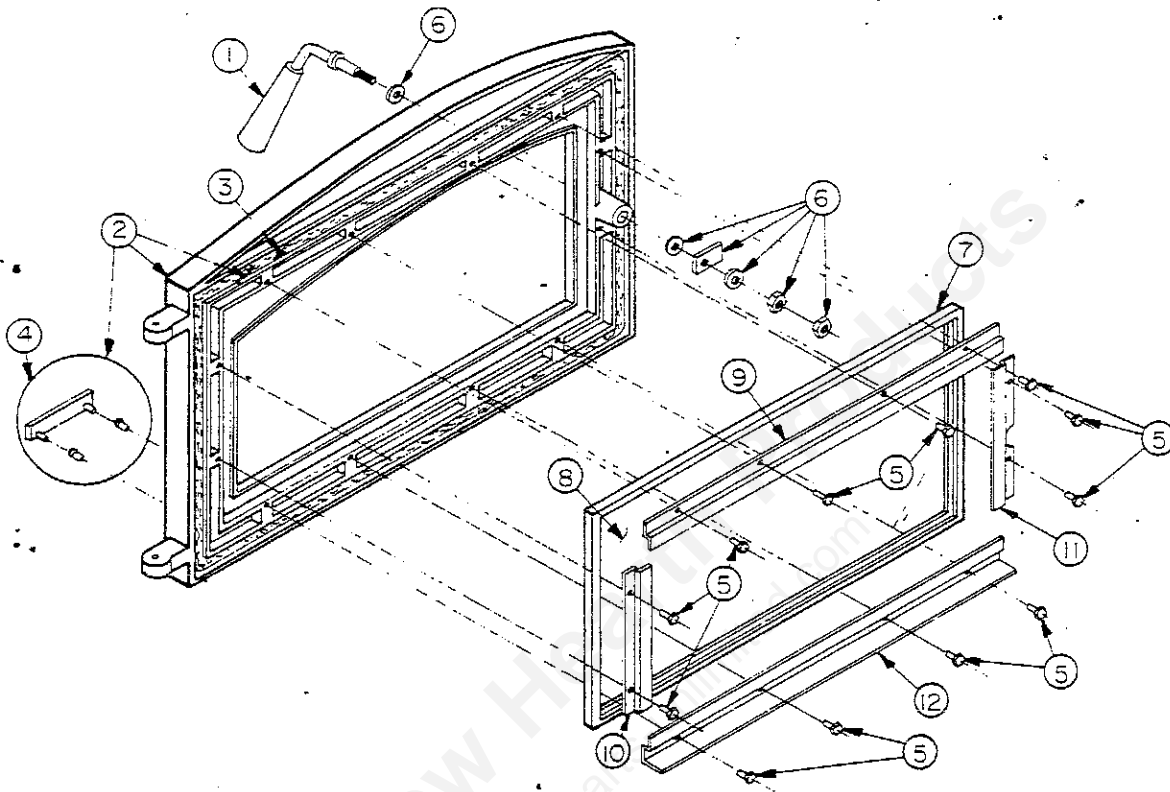

(HEATER REPAIR PARTS. SEE LEDGER ON NEXT PAGE FOR PART NAMES AND PART NUMBERS.)

FIGURE 14

SEE FIGURE 14 FOR ILLUSTRATION OF PARTS.

KEY NO.	PART NAME	PER UNIT QTY.	APC2 PART NO.	APC2C PART NO.
1	Slide Draft Weld Assy.	1	036236	036236
2	Support Draft Slide	1	036036	036036
3	Spacer	2	P5138	P5138
4	Lever Draft Air Assy. Ptd.	1	037872-10 ^s	037868-10 ^s
5	Washer Lock Split #10 Pl.	10	*	*
6	Nut 10-24 Hex Cad.	10	*	*
7	Shield Back Radiation Assy.	1	037316-5 ^s	037311-5 ^s
8	Screw 10-24 x 3/4 Mach Pan	4	*	*
9	Screw 1/4-20 x 1/2 Mach Hex	1	*	*
10	Lever Bypass Damper Ptd.	1	037873-10 ^s	037869-10 ^s
11	Bracket Support Enameled	4	029677	025600
12	Panel Side Ptd.	2	037318	025598
13	Handle Spring	2	025516	025516
14	Lip Ash Complete	1	037874	037871
15	Washer 5/16 Lock Pl.	2	*	*
16	Nut 5/16-18 Hex	2	*	*
17	Door (Feed) & Handle Assy. (See Fig. 15 For Components)	1	037828-10 ^s	037827-10
18	Pin Hinge (Brass Plated)	2	026345	026345
19	Combustor Catalytic	3	036075	036075
20	Wrap (For 3 Combust) Kit	1	037870	037870
21	Catalyst Can Weld Assy.	1	036067	036067
22	Probe Thermometer	1	036049	036049
**	Label Test Performance	1	037094-10 ^s	037094
**	Label Bypass Damper	1	036496	036496
	**Not Shown			

P.O.
12491
7-26-89

Mountain View Hearth Products
manuals.stove-parts-unlimited.com

FIGURE 15 (FUEL FEED DOOR REPAIR PARTS)

KEY NO.	PART NAME	PER UNIT QTY.	APC2 PART NO.	APC2C PART NO.
1	Handle & Bushing Assy.	1	036117	036117
2	Door Feed Brs. w/Rope Ptd.	1	028426	026320
3	Gasket 1/2 Dia Fbrgl. Rope	1	022433	022433
4	Ashley Logo & Fasteners	1	037814	037814
5	Screw 1/4 x 1/2 Long Mach	12	*	*
6	Latch & Latch Fasteners	1	026029	026029
7	Gasket Glass	1	037801	037801
8	Glass Ceramic	1	024320	024320
9	Retainer Glass (Top & Btm.)	1	018175	018175
10	Retainer Glass (Right)	1	018177	018177
11	Retainer Glass (Left)	1	018176	018176
12	Retainer Gl & Airsplash	1	036066	036066