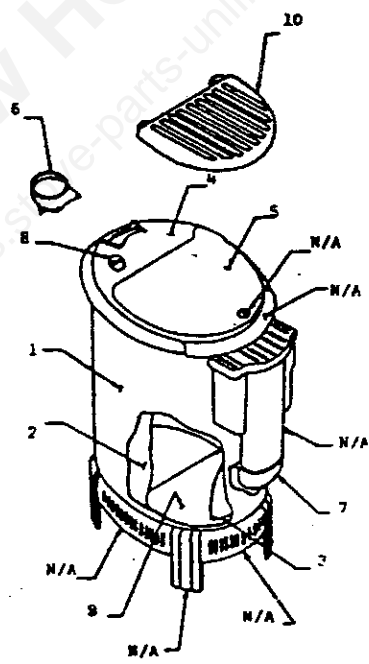

PARTS DESCRIPTION FOR 25-C REGULAR

KEY		
<u>NO.</u>	<u>DESCRIPTION</u>	<u>PARTS NO.</u>
1	Body w/bottom only	017543R
2	Lining only	017573R
3	Draft plate	23012-105R
4	Top, main	005153R
5	Flat cover	25C-014-111R
6	Reversible collar	003129R
7	Thermostat elbow	25C-014-108R
8	Top, register	005140R
9	Bottom	003280R
10	Top, grill	003130R
14	Thermostat knob	002827R

Parts not listed are not available.