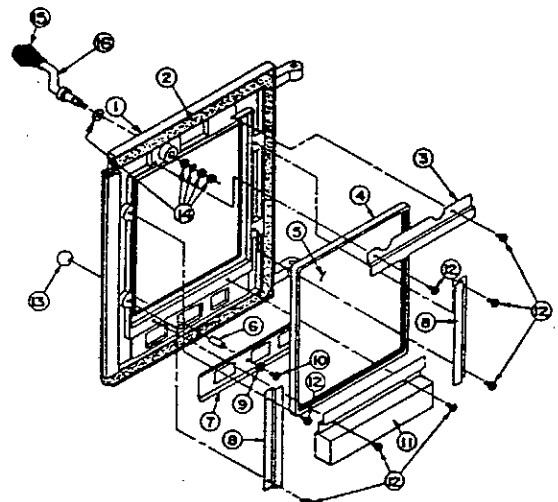

PARTS DESCRIPTION FOR ABF11 & ABF11

KEY NO.	DESCRIPTION	PART NO.
1	Screw 1/4 x 1/2 long mach.	*
2	Lf door & handle assy.	025941R
3	Rt door & handle assy.	026002R
4	Rivet Steel 1/4 x 1-1/4	P626R
5	Blower assy.	025908R
6	Screw no. 10-24 x 3/8 mach.	*
7	Washer 1/4 flat	*

*Purchase locally

KEY NO.	DESCRIPTION	PART NO.
1	*Rt fd door & rope assy.	025944R
2	Shaft hdle & bushing pt.	026004R
3	Rope fiberglass	009535-05R
4	Gasket glass	018062R
5	*Glass ceramic	018108R
6	Spacer no. 10 x 7/16	P5138R
7	Slide air ptd.	026005R
8	Retainer glass	018053R
9	Support air slide	026007R
10	Retainer glass	018057R
11	Latch & latch fasteners	026029R
12	Lockwasher no. 10	**
13	Screw #10-24 x 3/4 mach.	**
14	Screw 1/4 x 1/2 type 23	**
15	Handle 3/4 dia. ball	019848R
16	Handle spring	022186R

*Rt fd dr & rope assy f/ABF11 026253R
*Glass Ashley f/ABF11 029216R

**Purchase locally

KEY NO.	DESCRIPTION	PART NO.
1	*Lf fd door & rope assy.	025939R
2	Rope fiberglass	009535-11R
3	Retainer glass	018056R
4	Gasket glass	018062R
5	Glass ceramic	018108R
6	Spacer no. 10 x 7/16	P5138R
7	Slide air ptd.	026005R
8	Retainer glass	018053R
9	Lockwasher no. 10	*
10	Screw #10-24 x 3/4 mach.	*
11	Support air slide	026007R
12	Screw 1/4 x 1/2 type 23	*
13	Handle 3/4 dia. ball	019848R
14	Handle fasteners	022303R
15	Handle spring	022186R
16	Shaft handle & bushing pt.	026004R

*Lf fd dr & rope assy f/ ABF11 026252R

**Purchase locally