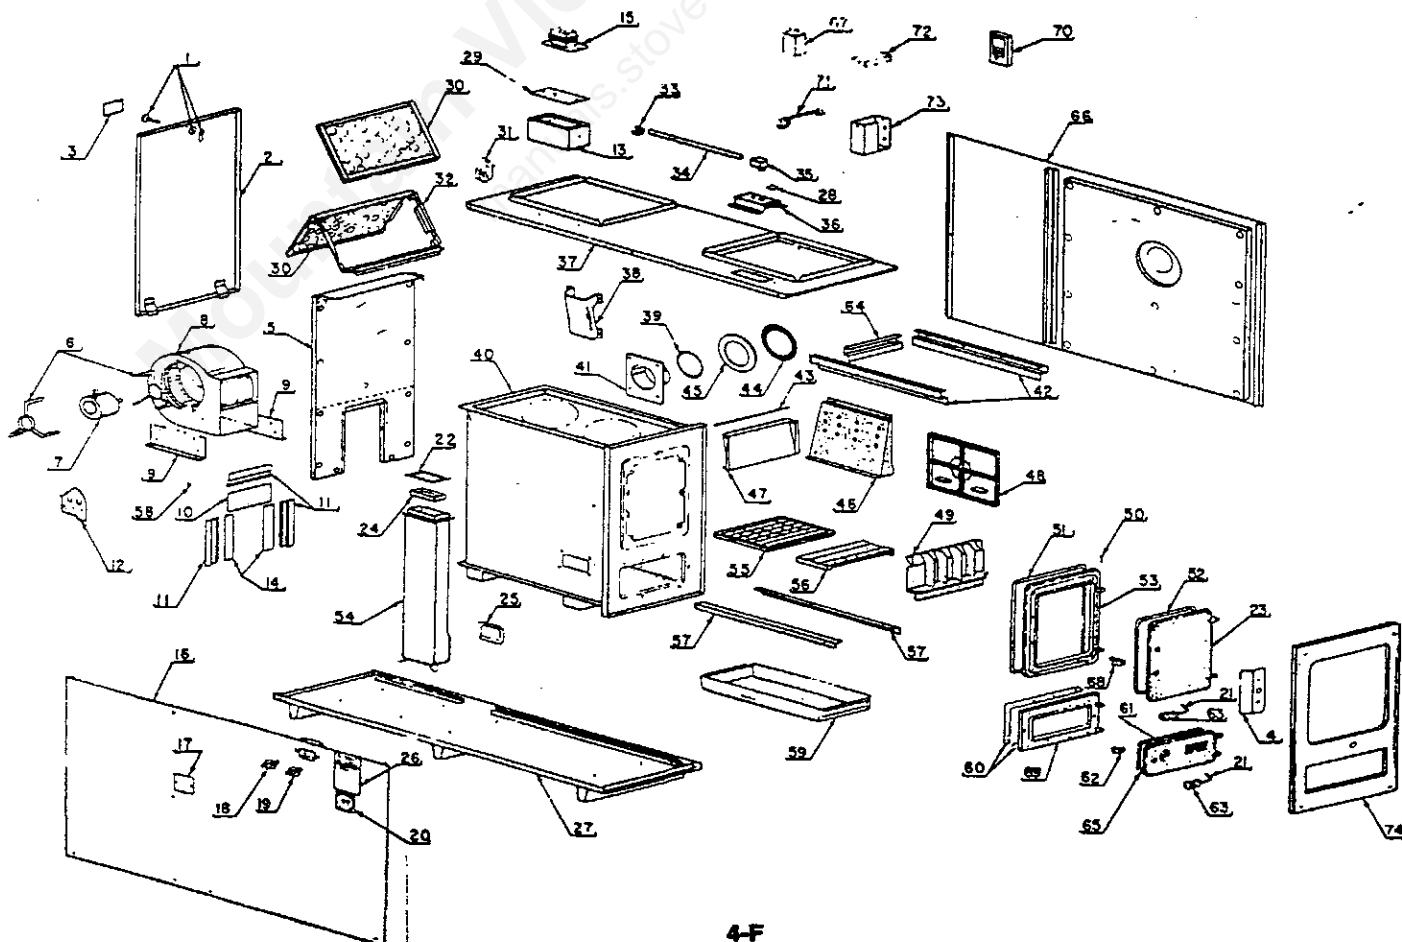

*NOTE: Part no. 014615R has been replaced by part no. 022954R

KEY NO.	DESCRIPTION	PART NO.
38	Flue collar baffle	009911R
39	Ceramic fiber rope	008142-01R
40	Inner unit	017278R
41	Flue collar	009537R
42	Side liner retainer assy.	008580R
43	Smoke curtain rod	008110R
44	Flue collar gasket	007822R
45	Collar support	011530R
46	Liner	017048R
47	Smoke curtain	007924R
48	Rear liner	010738R
49	Front liner	006734R
50	Steel rivet	P626 R
51	Rope gasket f/FD frame	008142-02 R
52	Rope gasket f/FD w/glue	009535-03 R
53	Frame & rope assy f/FD	016081 R
54	Draft tube	017232 R
55	Large grate	017217 R
56	Small grate	017218 R
57	Grate support angle assy.	007928 R
58	Parts bag (rubber grommet)	008471 R
59	Ash pan	006562 R
60	Ash door frame gasket	007844 R
61	Ash door assy.	016069 R
62	Latch for ash door	014711 R
63*	Handle knob	015402 R
64	Rear liner retainer assy.	008798 R
65	Rope gasket for ash door	009535-04 R
66	Insulated right side cabinet	008822 R
67	Draft damper operator	017173 R
68	Latch for feed door	014713 R
69	Ash door frame	016071 R
70	Thermostat	008133 R
71	Control rod	017146 R
72	Box top for draft operator	017271 R
73	Box for draft operator	017270 R
74	Front panel	017335 R

Liners, set 020793R
Grates, set 020794R

*NOTE: Handle parts are not available separately;
Order complete handle assembly - Part No. 015905 R