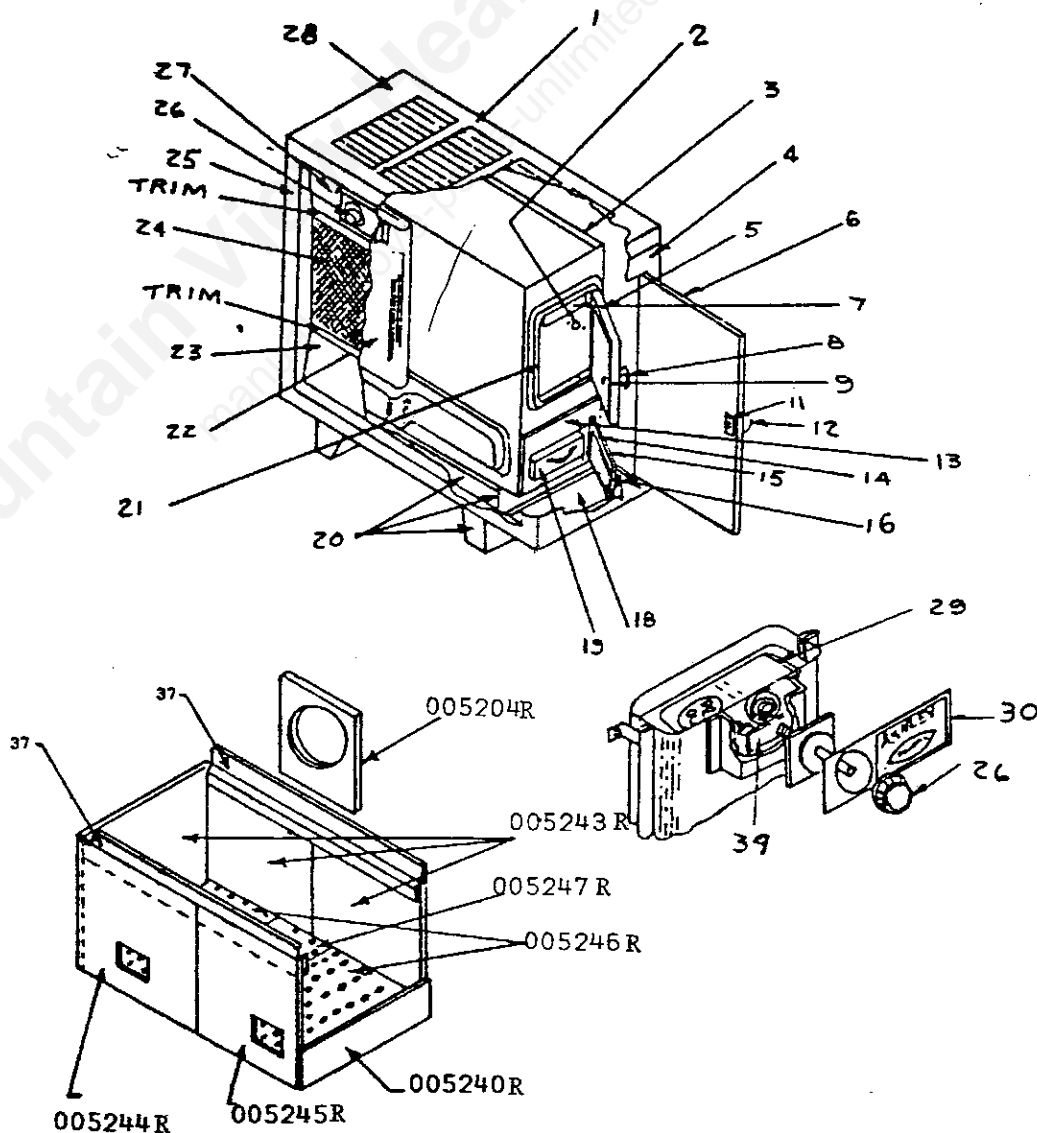

KEY NO.	DESCRIPTION	PART NO.
1	Back (C24203)	001684R
2	Secondary air assy.	CF9201R
3	Inner unit w/manifold (CF8802)	009156R
4	Right side panel	N/A
5	Feed door, CI (CF9301)	005242R
6	Cabinet door assy.	N/A
7	Smoke curtain	C17602R
8	Feed door handle	P5235R
9	Latch, feed door K-79	P5236R
10	Feed door handle w/latch	020763R
11	Trimstrip gold (2 req.)	P5273R
12	Latch, cabinet door (P5264)	001654R
13	Knob, cabinet door	P5265R
14	Ash door frame (5366)	001872R
15	Ash door	001871R
16	Ash door handle	P5235R
17	Latch ash door K-79	P5236R
18	Ash door handle w/latch	020763R
19	Ash guard (C24104)	009266R
20	Ash pan	CF7803R
21	Base complete (CF1109)	017242R
22	Feed door frame, CI, (5241)	001870R
23	Front panel bottom	**
24	Front panel ctr. grill (C25301)	001699R
25	Left side panel	**
26	Knob thermostat (P6212)	00058R
27	Top front panel	**
28	Top	**
29	Bimetal cup & damper	CF9601R
30	Dial thermostat	P11507R
31	Front liner #31	005240R
	Down dr. liner, far end (C74-004)	005244R
	DD liner, front end (C74-005)	005245R
	Side liner, 3 req. (C74-003)	005243R
	Grate, large, 2 req. (C74-001)	005246R
	Grate, small (C74-002)	005247R
	Collar liner AL (5204)	006415R
37	Liner ret. (2 req.) (Q2607680)	017525R
39	Arm crank assy. (CF9701)	008772R
40*	Feed door rope & glue	009535-03R
41*	Ash door rope & glue	012053-01R

** Front, top and left panels can be replaced by C60D parts but color and finish may be slightly different.