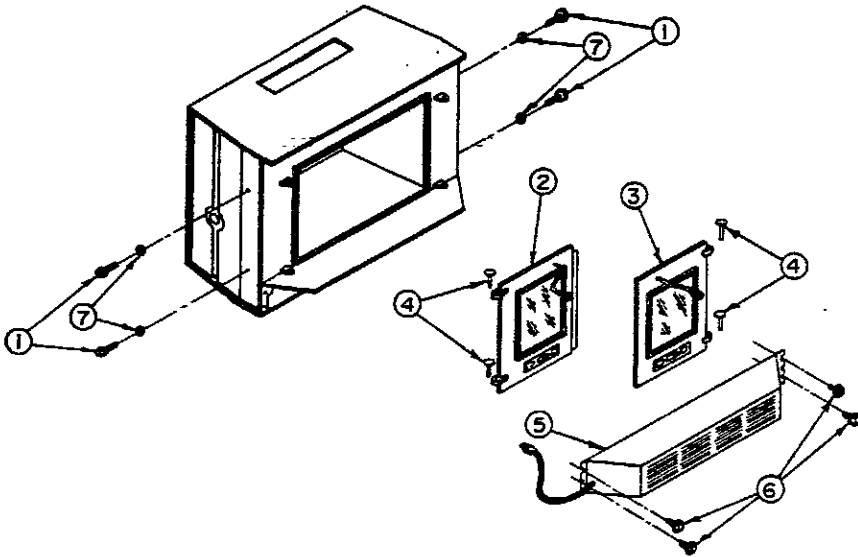

PARTS DESCRIPTION FOR ABF11 & ABF11

KEY NO.	DESCRIPTION	PART NO.
1	Screw 1/4 x 1/2 long mach.	*
2	Lf door & handle assy.	025941R
3	Rt door & handle assy.	026002R
4	Rivet Steel 1/4 x 1-1/4	P626R
5	Blower assy.	025908R
6	Screw no. 10-24 x 3/8 mach.	*
7	Washer 1/4 flat	*

*Purchase locally

KEY NO.	DESCRIPTION	PART NO.
1	*Rt fd door & rope assy.	025944R
2	Shaft hdle & bushing pt.	026004R
3	Rope fiberglass	009535-05R
4	Gasket glass	018062R
5	*Glass ceramic	018108R
6	Spacer no. 10 x 7/16	P5138R
7	Slide air ptd.	026005R
8	Retainer glass	018053R
9	Support air slide	026007R
10	Retainer glass	018057R
11	Latch & latch fasteners	026029R
12	Lockwasher no. 10	**
13	Screw #10-24 x 3/4 mach.	**
14	Screw 1/4 x 1/2 type 23	**
15	Handle 3/4 dia. ball	019848R
16	Handle spring	022186R

*Rt fd dr & rope assy f/ABF11 026253R
*Glass Ashley f/ABF11 029216R

**Purchase locally

KEY NO.	DESCRIPTION	PART NO.
1	*Lf fd door & rope assy.	025939R
2	Rope fiberglass	009535-11R
3	Retainer glass	018056R
4	Gasket glass	018062R
5	Glass ceramic	018108R
6	Spacer no. 10 x 7/16	P5138R
7	Slide air ptd.	026005R
8	Retainer glass	018053R
9	Lockwasher no. 10	*
10	Screw #10-24 x 3/4 mach.	*
11	Support air slide	026007R
12	Screw 1/4 x 1/2 type 23	*
13	Handle 3/4 dia. ball	019848R
14	Handle fasteners	022303R
15	Handle spring	022186R
16	Shaft handle & bushing pt.	026004R

*Lf fd dr & rope assy f/ ABF11 026252R

**Purchase locally