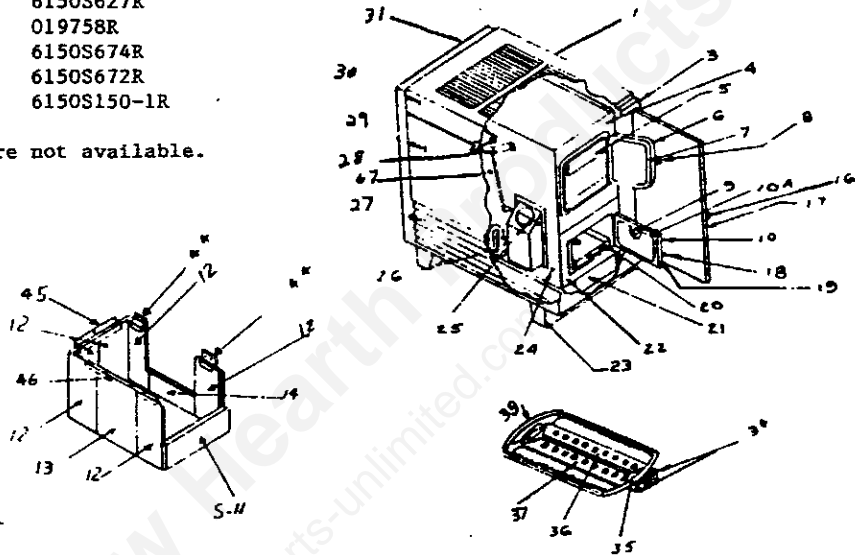

PARTS DESCRIPTION FOR SUPER-A-MATIC
6150-5, 6150-6, 6150-7, 6150-8, 6150-9, 6150-10

<u>KEY NO.</u>	<u>DESCRIPTION</u>	<u>PART NO.</u>
4	Feed door frame	6150S602R
6	Feed door	6150S606R
8,18	Handle only, AD or FD	6150S191R
10	Ash door	6150S605-1R
22	Lower frame	6150S601R
25	Coal chute	019788R
34	Grate cogs (2 per set)	6150S623AR
35	Front grate clamp	6150S627R
36	Grate, short shank	019758R
37	Grate, long shank	6150S674R
39	Grate frame	6150S672R
45	Clamp, lining back brick	6150S150-1R

NOTE: Parts not listed are not available.

PARTS DESCRIPTION FOR MODEL 1750

<u>KEY NO.</u>	<u>DESCRIPTION</u>	<u>PART NO.</u>
4	Feed door	6150S606R
5	Feed door lining	1750-2C-607R
7	Ash door	6150S605-1R
10	Handle only, AD or FD	6150S191R
14	Lower frame, inner unit	6150S601R
20	Front liner	17502C-611R
32	Grate cogs (2 per set)	6150S623AR
33	Front grate clamp	6150S627R
34	Grate, short shank	019758R
35	Grate, long shank	6150S674R
37	Grate frame	6150S672R

NOTE: Parts not listed are not available.