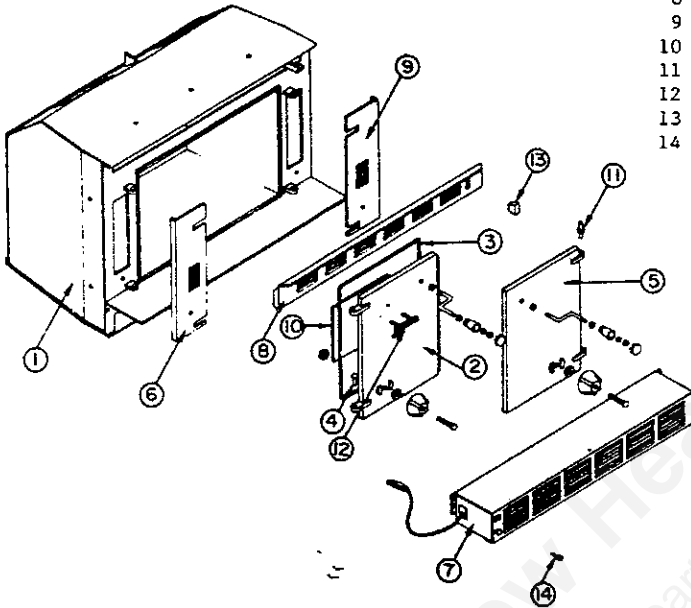

PARTS DESCRIPTION FOR AIB3624

<u>KEY</u>	<u>NO. DESCRIPTION</u>	<u>PART NO.</u>
	1 Weldment insert, ptd.	015807R
	2 Left feed door	014259R
	3 Rope, right	009535-11R
	4 Rivet	P626R
	5 Right feed door	See Figure 2
	6 Panel, left side	015804R
	7 Blower	See IB36B
	8 Panel, top	015806R
	9 Panel, right side	015805R
	10 Radiation shield	016147R
	11 Hinge pin	011890R
	12 Ashley logo	015307R
	13 Knob	015566R
	14 Screw	*

<u>KEY</u>	<u>NO. DESCRIPTION</u>	<u>PART NO.</u>
	3 Complete FD handle assy. FD handle bushing not shown	015809R
	5 Bolt	010419R
	7 Washer	015812R
	8 Right feed door	015920R
	9 Nut 1/2-13	010427R
	10 Spinner	013952R
	11 Rope, left	009535-05R
	12 Radiation shield	015818R
	13 Latch plate	013243R
	14 Locknut 3/8-16 NC	*
	15 Washer 1/4	*
	16 Screw 1/4-20 x 1/2	*

*Purchase locally