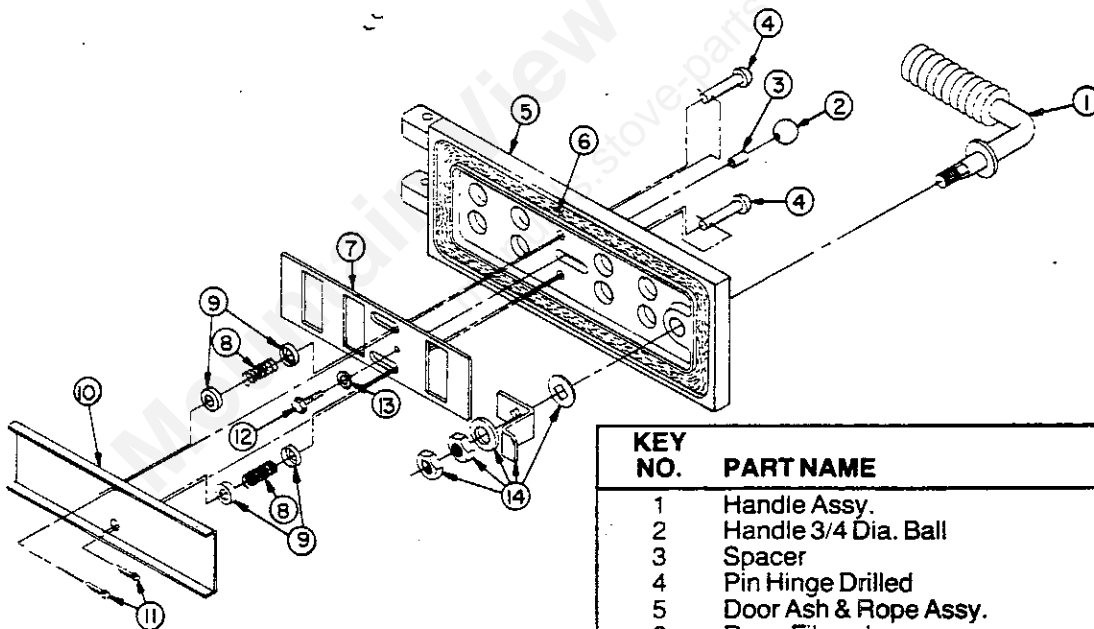

CHS1-CHS1B

KEY NO.	PART NAME	QTY. Per Unit	PART. NUMBER
1	Handle Assy.	1	015905
2	Door Feed & Rope Assy.	1	035400
3	Rope Fiberglass	1	009535-03
4	Shield Door Radiation Ptd.	1	035402
5	Screw 1/4 x 1/2 Long Mach.	4	*
6	Latch & Latch Fasteners	1	035395
	* Purchase Locally		

NOTE: The complete feed door assembly may be ordered by using part number 035401 or individual components may be ordered as described above.

ORDER ALL REPAIR PARTS FROM YOUR ASHLEY DEALER BY SUPPLYING THE FOLLOWING INFORMATION:

1. PART NAME   2. PART NUMBER (Not Key No.)   3. MODEL NUMBER