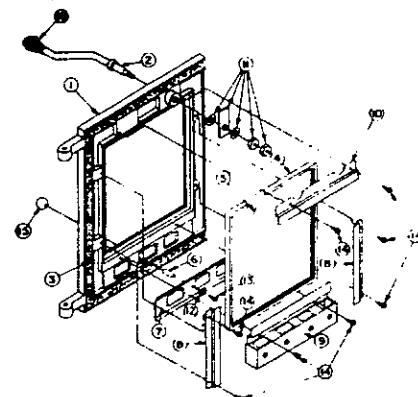

KEY NO.	DESCRIPTION	PART NO.
1	Rt. feed door & rope assy.	018288R
2	Handle shaft & bushing	022253R
3	Rope	009535-05R
4	Glass gasket	018062R
5	Door panel inset	022301R
6	Spacer no. 10 x 7/16	015255R
7	Air slide	018085R
8	Glass retainer	018053R
9	Air slide support	023594R
10	Glass retainer	018057R
11	Latch & latch fasteners	018902R
12	Lock washer no. 10	*
13	Mach. screw no. 10-24 x 3/4	*
14	Screw 1/4 x 1/2 type 23	*
15	Ball handle 3/4" dia.	019848R
16	Spring handle	022186R
	Right door complete	024430R