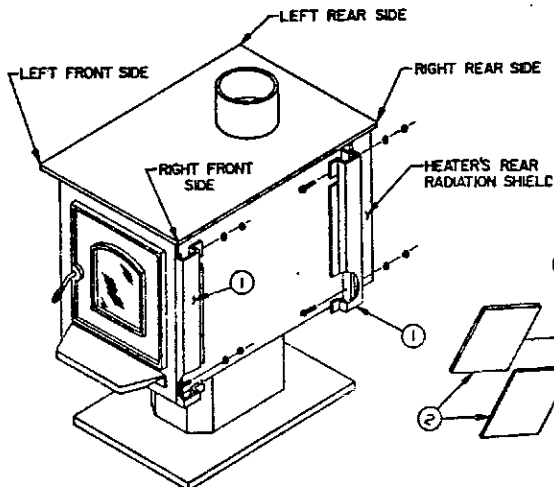

PARTS DESCRIPTION FOR A1 AND A1C

KEY NO.	DESCRIPTION	A1 PART NO.	A1C PART NO.
1	Rail end retaining enameled	030335R	030337R
2	Panel tile (individual)	026566R	026567R
	Panel tile (set of 12)	026568R	026569R
3	Frame tile assy painted	030336R	030338R
4	Frame top assy. enameled	025618R	025594R
5	Top louvered assy. painted	025615R	025591R