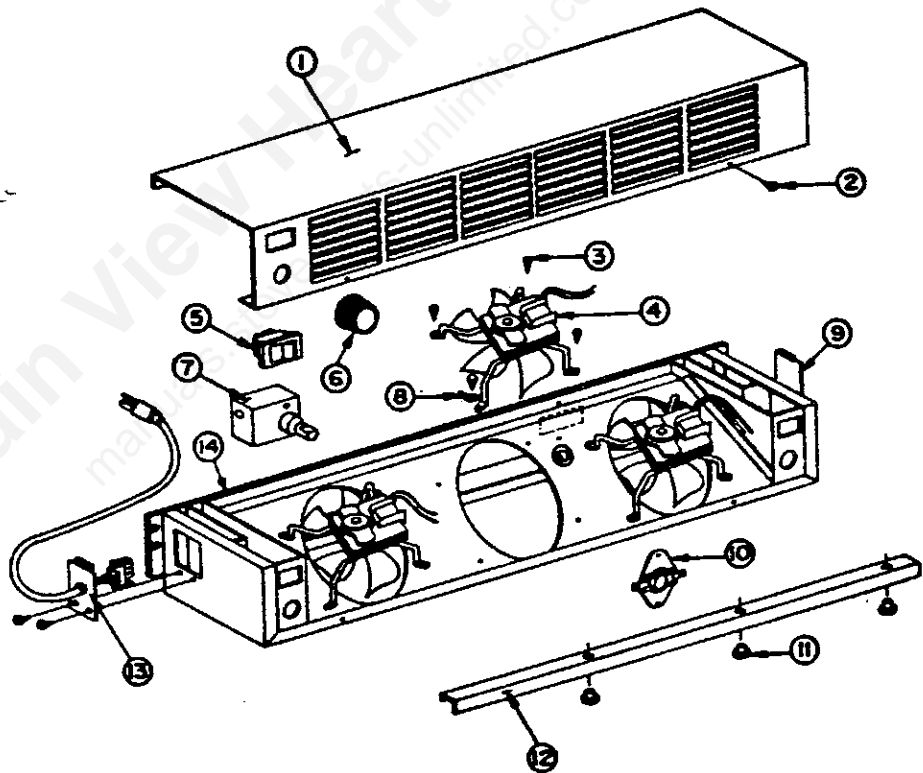

PARTS DESCRIPTION FOR IB36E

<u>KEY NO.</u>	<u>DESCRIPTION</u>	<u>PART NO.</u>
1	Wrap case, ptd.	015444R
2	Screw, No. 8X$\frac{1}{2}$" sheet metal *	
3	Screw, No. 8X$\frac{1}{2}$" sheet metal *	
4	Motor & fan assy.	012079R
5	Switch	015426R
6	Knob	011656R
7	Speed control switch	015569R
8	Raceway clip	012003R
9	Cover plate ptd.	015446R
10	Fan switch	009818R
11	Bushing	P6047R
12	Raceway	015437R
13	Cord set/cover plate	016186R
14	Insulation	012121R

*Purchase locally