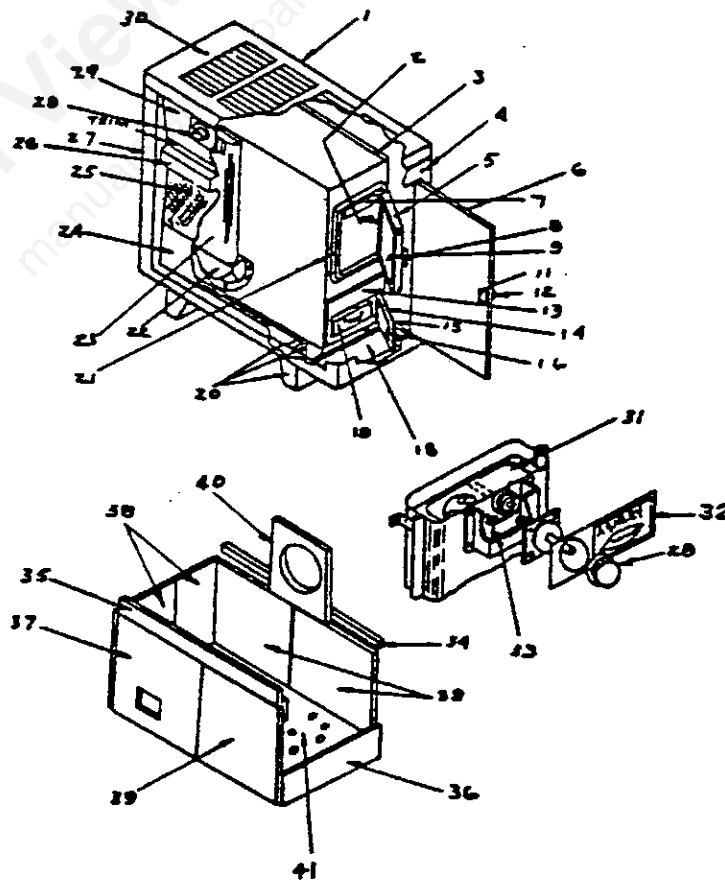

PARTS DESCRIPTION FOR MODELS C62-5, C62-6, C62-7, C62-8

KEY NO.	DESCRIPTION	PART NO.
2	Secondary air assy.	CF9201R
5	Feed door, CI, (CF9301)	005242R
8	Feed door handle	P5235R
9	Latch, feed door K-79	P5236R
	FD handle & latch complete	020763R
11	Latch, cabinet door (P5264)	001654R
12	Knob, cabinet door	P5265R
13	Ash door frame (S-41)	C62-8S-41R
14	Ash door (S-42)	C62-8S-42-1R
15	Ash door handle	P5235R
16	Latch, ash door K-79	P5236R
	AD handle & latch complete	020763R
19	Ash pan	CF7802R
21	FD frame, CI, (5241)	001870R
22	Down draft elbow	C62-8S-260R
23	T-stat complete (H-501-31)	020766R

KEY NO.	DESCRIPTION	PART NO.
28	Knob, thermostat (P6212)	000058R
30	Top (CF4705)	002096R
31	Bimetal cup & damper assy.	CF9601R
32	Dial thermostat	P11506R
33	Arm crank assy. (CF9701)	001663R
34	Rear stiffener, cast iron	**N/A
35	Front stiffener, cast iron	**N/A
36	Front liner #36	005250R
37	Down draft liner #37	005251R
38	End liner (2 req.) #38	***C62-55253R
39	Side liners (3 req.) #39	005249R
40	Collar liner 35A	006415R
41	Grates, cast iron (2 req.)	005252R
42*	Feed door rope & glue	009535-03R
43*	Ash door rope & glue	012053-01R

*Not shown

**NOTE: Cast iron stiffeners are not available, but may substitute steel stiffeners, Part # CF9101R

*** One 005243R liner may be substituted for two #38 liners.