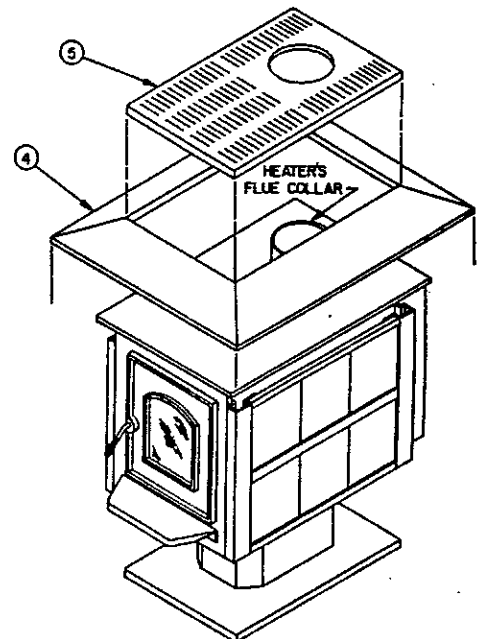

PARTS DESCRIPTION FOR A1 AND A1C

KEY NO.	DESCRIPTION	A1 PART NO.	A1C PART NO.
1	Rail end retaining enameled	030335R	030337R
2	Panel tile (individual)	026566R	026567R
	Panel tile (set of 12)	026568R	026569R
3	Frame tile assy painted	030336R	030338R
4	Frame top assy. enameled	025618R	025594R
5	Top louvered assy. painted	025615R	025591R