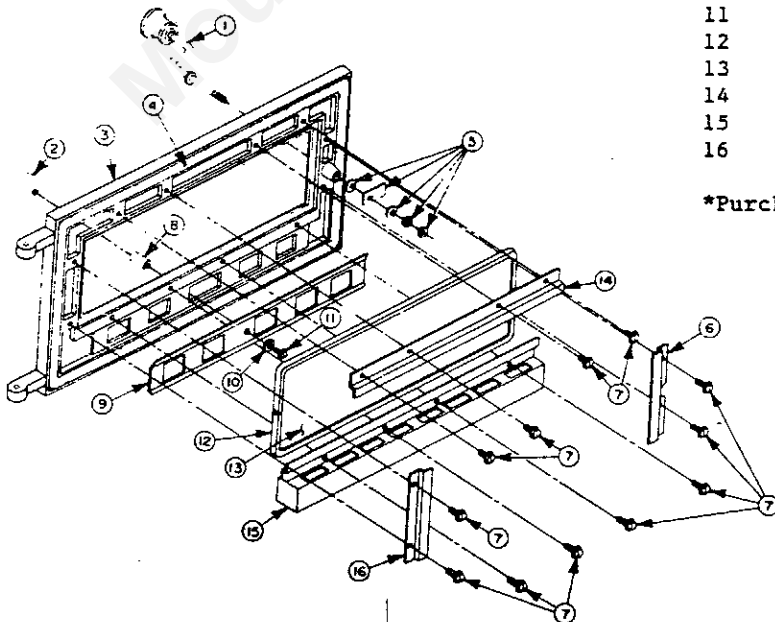

<u>KEY NO.</u>	<u>DESCRIPTION</u>	<u>PART NO.</u>
1	Handle assy.	018318R
2	Handle, 3/4" dia. ball	019848R
3	Feed door & rope	020049R
4	Rope	022433R
5	Latch & fasteners	018902R
6	Left retainer	018176R
7	Screw	*
8	Spacer	015255R
9	Air slide	019897R
10	Washer	*
11	Screw	*
12	Gasket	018311R
13	Door panel inset	020052R
14	Top retainer	018175R
15	Air slide support	023720R
16	Right retainer	018177R

*Purchase locally

Top insulation f/TK2844 020395R
Lf. & rt. insulation f/TK2844 016039R