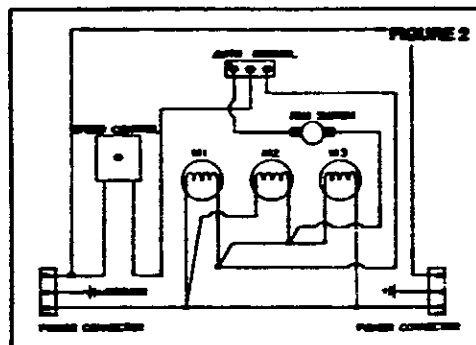

PARTS DESCRIPTION FOR IB36E

<u>KEY NO.</u>	<u>DESCRIPTION</u>	<u>PART NO.</u>
1	Wrap case, ptd.	015444R
2	Screw, No. 8X$\frac{1}{2}$" sheet metal *	
3	Screw, No. 8X$\frac{1}{2}$" sheet metal *	
4	Motor & fan assy.	012079R
5	Switch	015426R
6	Knob	011656R
7	Speed control switch	015569R
8	Raceway clip	012003R
9	Cover plate ptd.	015446R
10	Fan switch	009818R
11	Bushing	P6047R
12	Raceway	015437R
13	Cord set/cover plate	016186R
14	Insulation	012121R

*Purchase locally