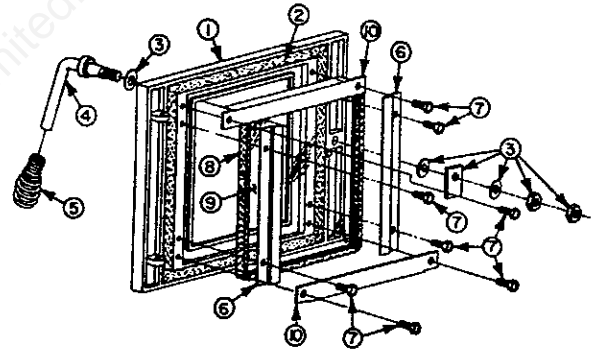

KEY NO.	PART NAME	QTY. Per Unit	APS1 PART NO.	APS1C PART NO.
1	Rivet Steel 1/4 x 1-1/4	2	P626	P626
2	Shield Back Radiation Assy.	1	026861	026862
3	Door (Feed) & Handle Assy. (See Fig. 7 for Components)	1	026009	026498
4	Lip Ash Enameled	1	025553	025323
5	Tube, Air Inlet Assy. Ptd.	1	025554	026500
6	Handle, Spring (For 1/4 D)	1	025516	025516
7	Slide Air Ptd.	1	026010	026501
8	Brick Ceramic (Notched)	2	025202	025202
9	Brick Ceramic	2	004911	004911
10	Washer, 1/4 Lock	2	*	*
11	Nut 1/4 - 20	2	*	*
12	Screw, 1/4-20 x 1/2 Lg Mach	1	*	*
13	Screw 10-24 x 1/2 Lg Mach	4	*	*
14	Washer, No. 10 Lock	4	*	*
15	Nut, No. 10-24	4	*	*
	Bricks (Complete Set) * Purchase Locally		026011	026011

KEY NO.	DESCRIPTION	PART NO.	PART NO.
1	Brs FD w/rope. ptd.	026414R	026411R
2	Rope	009535-01R	009535-01R
3	Latch & latch fasteners	026029R	026029R
4	Handle shaft & bushing, ptd.	026504R	026503R
5	Spring handle	025322R	025322R
6	Glass retainer	018053R	018053R
7	Lg mach screw 1/4-20 x 1/2	*	*
8	Glass gasket	018062R	018062R
9	Ceramic glass	018108R	018108R
10	Glass retainer (top & bottom)	026187R	026187R

*Purchase locally

PARTS DESCRIPTION FOR A1 AND A1C

KEY NO.	DESCRIPTION	A1 PART NO.	A1C PART NO.
1	Rail end retaining enameled	030335R	030337R
2	Panel tile (individual)	026566R	026567R
	Panel tile (set of 12)	026568R	026569R
3	Frame tile assy painted	030336R	030338R
4	Frame top assy. enameled	025618R	025594R
5	Top louvered assy. painted	025615R	025591R