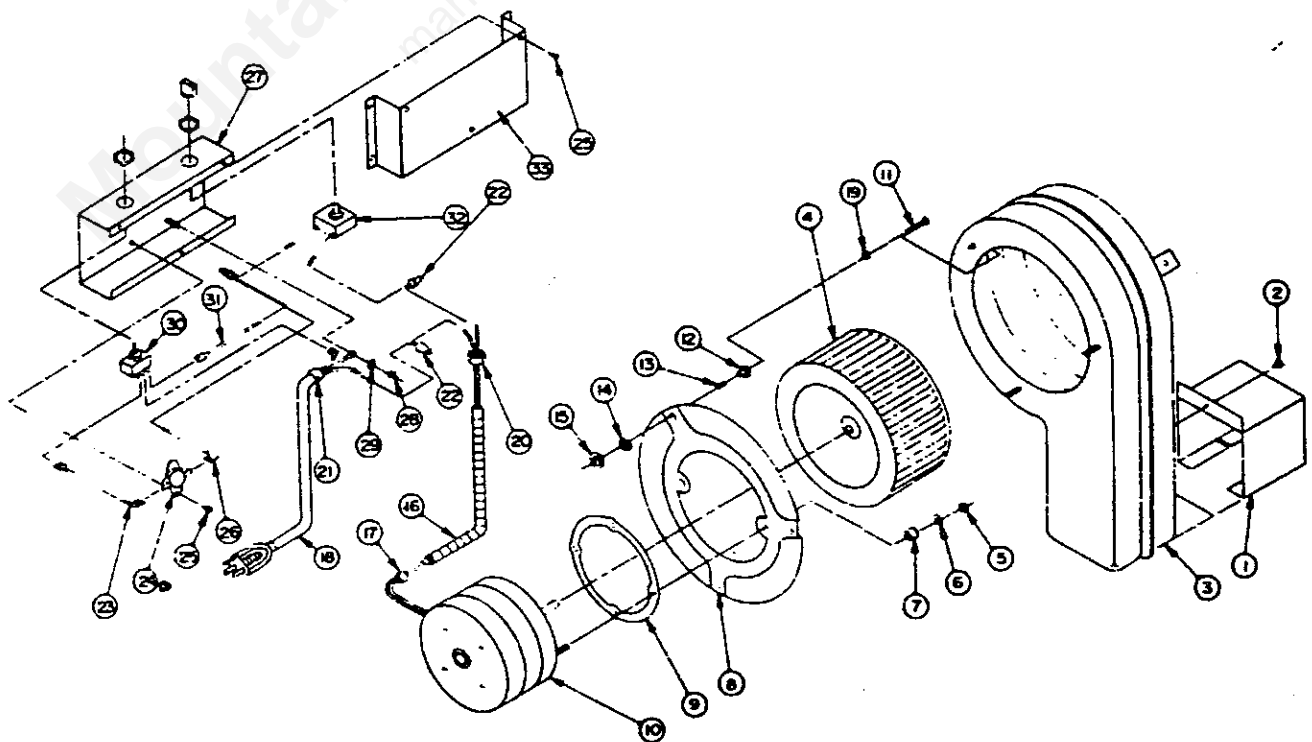

PARTS DESCRIPTION FOR IB36E

<u>KEY NO.</u>	<u>DESCRIPTION</u>	<u>PART NO.</u>
1	Wrap case, ptd.	015444R
2	Screw, No. 8X $\frac{1}{2}$ " sheet metal *	
3	Screw, No. 8X $\frac{1}{2}$ " sheet metal *	
4	Motor & fan assy.	012079R
5	Switch	015426R
6	Knob	011656R
7	Speed control switch	015569R
8	Raceway clip	012003R
9	Cover plate ptd.	015446R
10	Fan switch	009818R
11	Bushing	P6047R
12	Raceway	015437R
13	Cord set/cover plate	016186R
14	Insulation	012121R

*Purchase locally

Motor repair kit (3A, 4A, 5A) 022763R

PARTS DESCRIPTION FOR 25-C REGULAR

KEY		
<u>NO.</u>	<u>DESCRIPTION</u>	<u>PARTS NO.</u>
1	Body w/bottom only	017543R
2	Lining only	017573R
3	Draft plate	23012-105R
4	Top, main	005153R
5	Flat cover	25C-014-111R
6	Reversible collar	003129R
7	Thermostat elbow	25C-014-108R
8	Top, register	005140R
9	Bottom	003280R
10	Top, grill	003130R
14	Thermostat knob	002827R