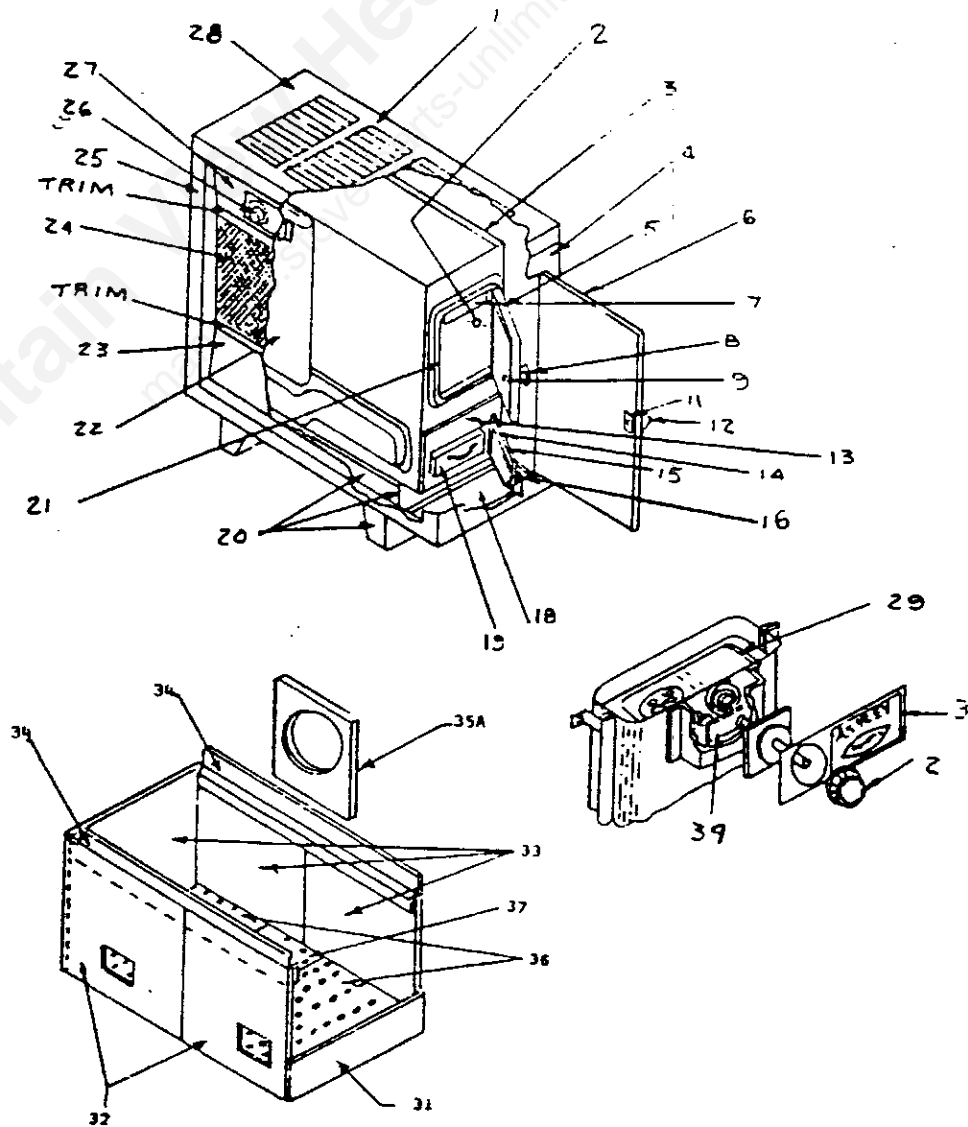

PARTS DESCRIPTION FOR B-60

KEY NO.	DESCRIPTION	PART NO.
1	Back	001684R
2	Secondary air assy.	CF9201R
3	Inner unit w/manifold	009156R
5	Feed door	005242R
7	Smoke curtain	C17602R
8	Feed door handle	P5235R
9	Feed door latch	P5236R
	Handle & latch complete	020763R
10	Gold trim	P5273R
11	Cabinet door latch	001654R
12	Cabinet door knob	F5265R
13	Ash door frame	G62-8S-41R
14	Ash door	G62-8S-42-1R
15	ash door handle	P5235R
16	Ash door latch	P5236R
19	Ash Pan	CF7803R
21	Feed door frame	001870R
22	Thermostat complete	020767R

KEY NO.	DESCRIPTION	PART NO.
23	Front panel, bottom	N/A
24	Front panel, center grill	001699R
25	Left side panel	N/A
26	Thermostat knob	000058R
27	Top front panel	N/A
28	Top	N/A
29	Damper frame	CF9601R
30	Thermostat Dial	P11507R
31	Front liner	N/A
32	Down draft liner	N/A
33	Side liners	N/A
34	Brick retainers	B6002607700R
35	Collar liner	006415R
36	Large grate	B60B75-001R
37	Small grate	B60B75-002R
39	Arm crank assy.	008772R
40	Feed door rope & glue	009535-03R
41	Ash door rope & glue	012053-01R

NOTE: The brick liners in this heater can be replaced with cast iron, but the grates and retainers must also be replaced for proper fit. Order grates, liners, and retainers for C60D