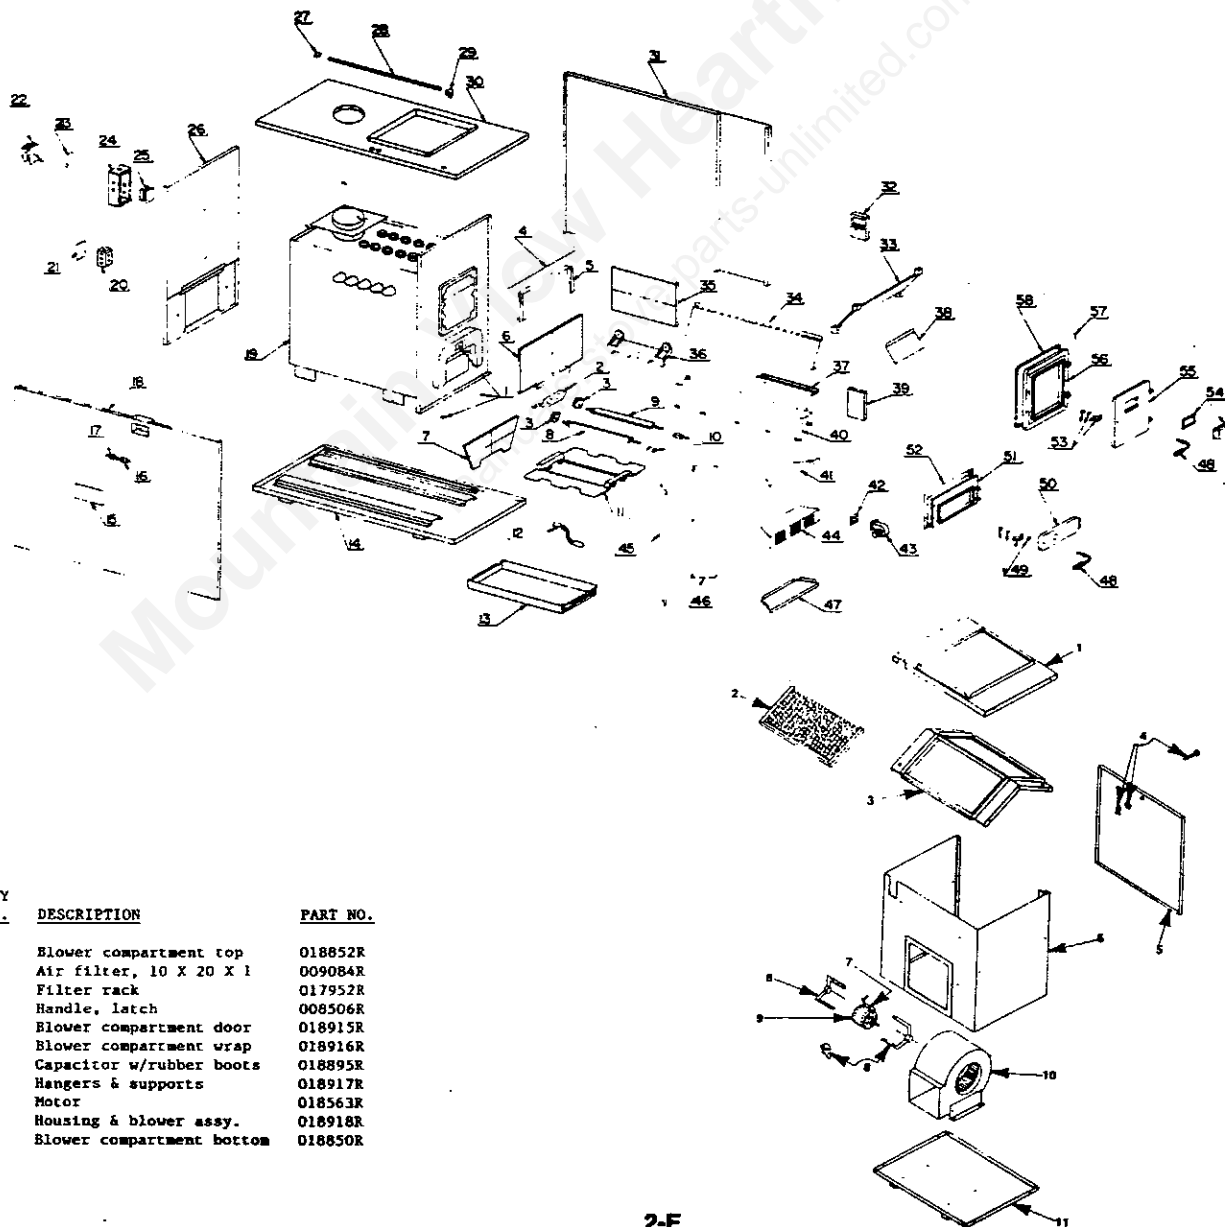

*Purchase locally
**These parts not shown on illustration

KEY NO.	DESCRIPTION	PART NO.
1	Blower compartment top	018852R
2	Air filter, 10 X 20 X 1	009084R
3	Filter rack	017952R
4	Handle, latch	008506R
5	Blower compartment door	018915R
6	Blower compartment wrap	018916R
7	Capacitor w/rubber boots	018895R
8	Hangers & supports	018917R
9	Motor	018563R
10	Housing & blower assy.	018918R
11	Blower compartment bottom	018850R