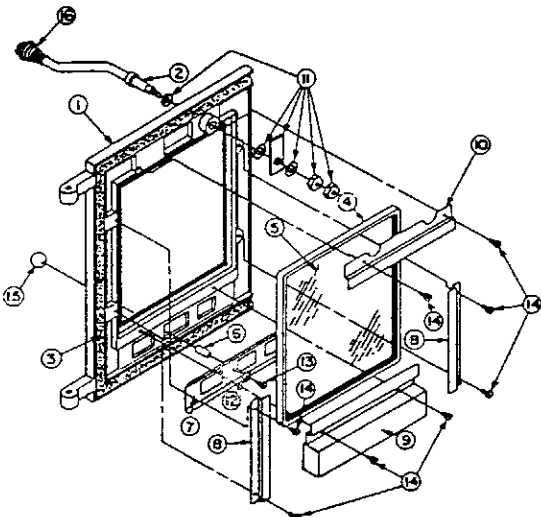

PARTS DESCRIPTION FOR ABF11 & ABF11

KEY NO.	DESCRIPTION	PART NO.
1	Screw 1/4 x 1/2 long mach.	*
2	Lf door & handle assy.	025941R
3	Rt door & handle assy.	026002R
4	Rivet Steel 1/4 x 1-1/4	P626R
5	Blower assy.	025908R
6	Screw no. 10-24 x 3/8 mach.	*
7	Washer 1/4 flat	*

*Purchase locally

KEY NO.	DESCRIPTION	PART NO.
1	*Rt fd door & rope assy.	025944R
2	Shaft hdle & bushing pt.	026004R
3	Rope fiberglass	009535-05R
4	Gasket glass	018062R
5	*Glass ceramic	018108R
6	Spacer no. 10 x 7/16	P5138R
7	Slide air ptd.	026005R
8	Retainer glass	018053R
9	Support air slide	026007R
10	Retainer glass	018057R
11	Latch & latch fasteners	026029R
12	Lockwasher no. 10	**
13	Screw #10-24 x 3/4 mach.	**
14	Screw 1/4 x 1/2 type 23	**
15	Handle 3/4 dia. ball	019848R
16	Handle spring	022186R

*Rt fd dr & rope assy f/ABF11 026253R
*Glass Ashley f/ABF11 029216R

**Purchase locally

KEY NO.	DESCRIPTION	PART NO.
1	*Lf fd door & rope assy.	025939R
2	Rope fiberglass	009535-11R
3	Retainer glass	018056R
4	Gasket glass	018062R
5	Glass ceramic	018108R
6	Spacer no. 10 x 7/16	P5138R
7	Slide air ptd.	026005R
8	Retainer glass	018053R
9	Lockwasher no. 10	*
10	Screw #10-24 x 3/4 mach.	*
11	Support air slide	026007R
12	Screw 1/4 x 1/2 type 23	*
13	Handle 3/4 dia. ball	019848R
14	Handle fasteners	022303R
15	Handle spring	022186R
16	Shaft handle & bushing pt.	026004R

*Lf fd dr & rope assy f/ ABF11 026252R

**Purchase locally