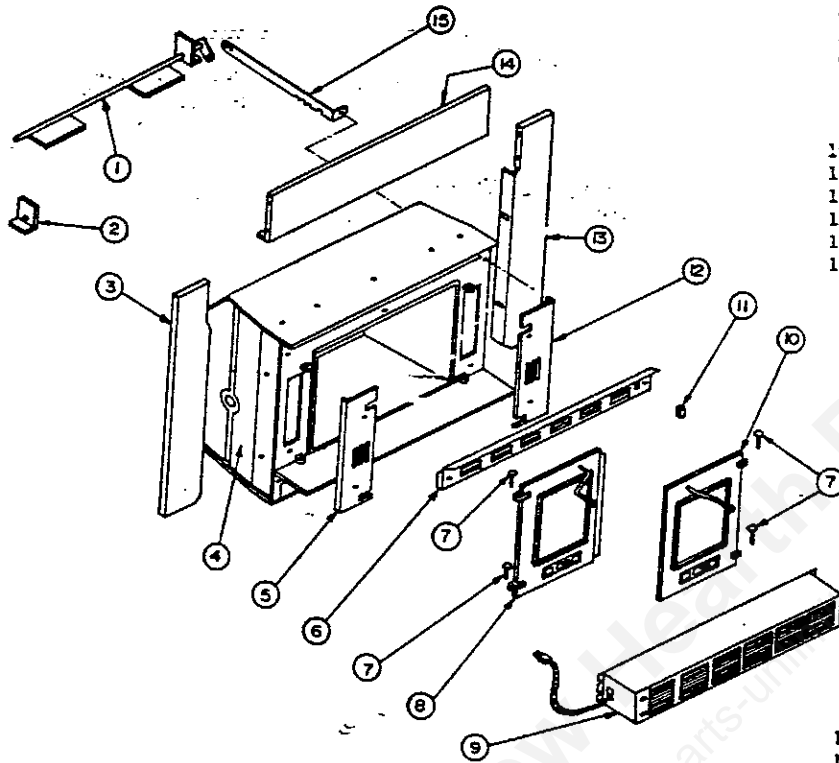

PART DESCRIPTION FOR AIB3624A1 & AIB3624B