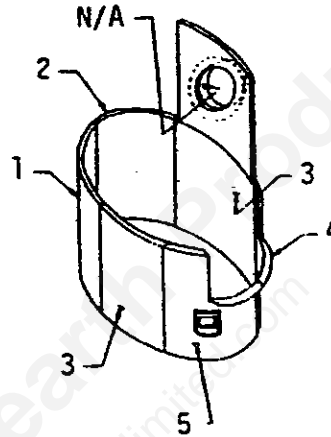

LINERS FOR MODELS C45W & C56W

<u>KEY NO.</u>	<u>DESCRIPTION</u>	<u>PART NO.</u>
1	Lining, #1	C45W015-145R
2	Lining #2	C45W015-146R
3	Lining, #3	C45W015-147R
4	Right front liner	C45W015-148R
5	Left front liner	C45W015-149R