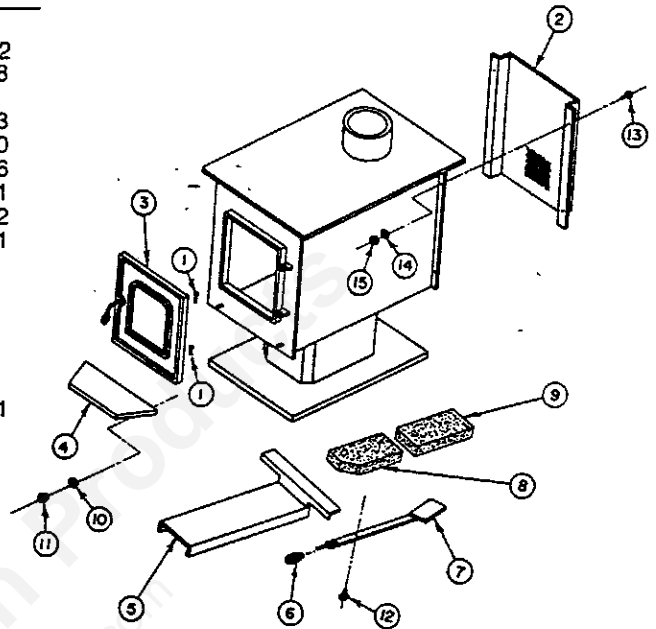

KEY NO.	PART NAME	QTY. Per Unit	APS1 PART NO.	APS1C PART NO.
1	Rivet Steel 1/4 x 1-1/4	2	P626	P626
2	Shield Back Radiation Assy.	1	026861	026862
3	Door (Feed) & Handle Assy. (See Fig. 7 for Components)	1	026009	026498
4	Lip Ash Enameled	1	025553	025323
5	Tube, Air Inlet Assy. Ptd.	1	025554	026500
6	Handle, Spring (For 1/4 D)	1	025516	025516
7	Slide Air Ptd.	1	026010	026501
8	Brick Ceramic (Notched)	2	025202	025202
9	Brick Ceramic	2	004911	004911
10	Washer, 1/4 Lock	2	*	*
11	Nut 1/4 - 20	2	*	*
12	Screw, 1/4-20 x 1/2 Lg Mach	1	*	*
13	Screw 10-24 x 1/2 Lg Mach	4	*	*
14	Washer, No. 10 Lock	4	*	*
15	Nut, No. 10-24	4	*	*
	Bricks (Complete Set) * Purchase Locally		026011	026011

KEY NO.	DESCRIPTION	PART NO.	PART NO.
1	Brs FD w/rope. ptd.	026414R	026411R
2	Rope	009535-01R	009535-01R
3	Latch & latch fasteners	026029R	026029R
4	Handle shaft & bushing, ptd.	026504R	026503R
5	Spring handle	025322R	025322R
6	Glass retainer	018053R	018053R
7	Lg mach screw 1/4-20 x 1/2	*	*
8	Glass gasket	018062R	018062R
9	Ceramic glass	018108R	018108R
10	Glass retainer (top & bottom)	026187R	026187R

*Purchase locally