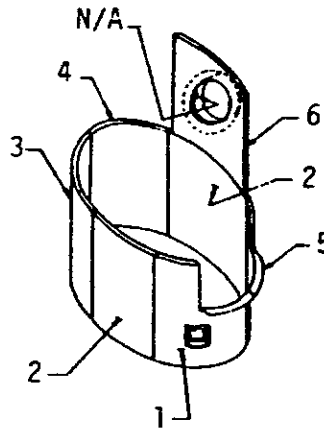

LINERS FOR MODELS C54 & C61

<u>key NO.</u>	<u>DESCRIPTION</u>	<u>PART NO.</u>
1	Lining, #5	C5450-123R
2	Lining, #6	C5450-124R
3	Lining, #7	C5450-125R
4	Lining, #8	C5450-126R
5	Lining, #9	C5450-127R
6	Lining, #10	C5450-128R