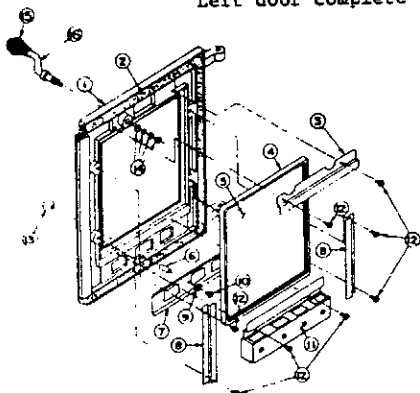

KEY NO.	DESCRIPTION	PART NO.
1	Damper assy.	018210R
2	Damper support	018212R
3	Left side surround	020178R
4	Firebox & cab. assy.	018209R
5	Panel, left side	015804R
6	Panel, bottom front	018324R
7	Steel rivet	P626R
8	Left feed door assy.	See Figure 8
9	Blower	See IB36B
10	Right feed door assy.	See Figure 7
11	Knob	015566R
12	Panel, right side	015805R
13	Right side surround	020182R
14	Top, surround	020174R
15	Control lever	018211R
	Brass screws for trim kits 10 x 1/2 panhead-brass	013912R
	Hinge packet-AS36	016534R

KEY NO.	DESCRIPTION	PART NO.
1	Left feed door & rope assy.	022302R
2	Rope	009535-11R
3	Glass retainer	018056R
4	Glass gasket	018062R
5	Door panel inset	022301R
6	Spacer no. 10 x 7/16	015255R
7	Air slide	018085R
8	Glass retainer	018053R
9	Lock washer no. 10	*
10	Mach. screw no. 10-24 x 3/4	*
11	Air slide support	023594R
12	Screw 1/4 x 1/2 type 23	*
13	Ball handle 3/4" dia.	019848R
14	Handle fasteners	022303R
15	Spring handle	022186R
16	Handle shaft & bushings	022253R
	Left door complete	024429R