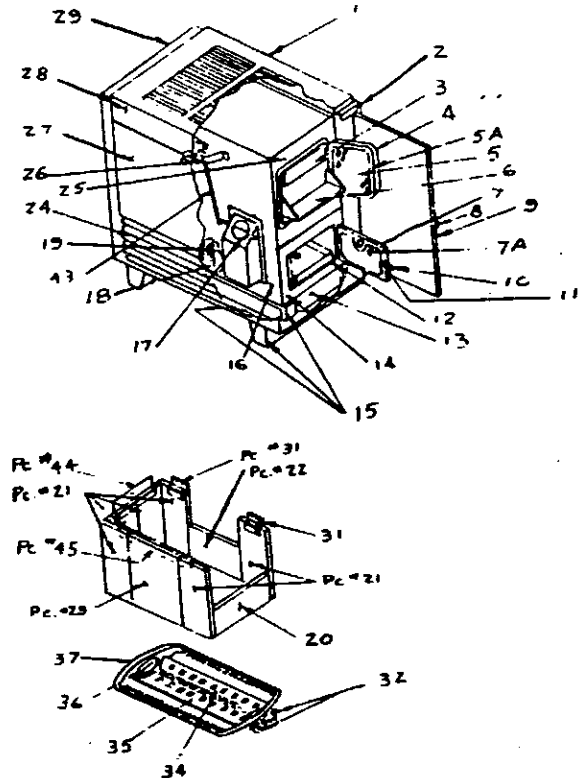

PARTS DESCRIPTION FOR SUPER-A-MATIC
6150-5, 6150-6, 6150-7, 6150-8, 6150-9, 6150-10

<u>KEY NO.</u>	<u>DESCRIPTION</u>	<u>PART NO.</u>
4	Feed door frame	6150S602R
6	Feed door	6150S606R
8,18	Handle only, AD or FD	6150S191R
10	Ash door	6150S605-1R
22	Lower frame	6150S601R
25	Coal chute	019788R
34	Grate cogs (2 per set)	6150S623AR
35	Front grate clamp	6150S627R
36	Grate, short shank	019758R
37	Grate, long shank	6150S674R
39	Grate frame	6150S672R
45	Clamp, lining back brick	6150S150-1R

NOTE: Parts not listed are not available.

PARTS DESCRIPTION FOR MODEL 1750

<u>KEY NO.</u>	<u>DESCRIPTION</u>	<u>PART NO.</u>
4	Feed door	6150S606R
5	Feed door lining	1750-2C-607R
7	Ash door	6150S605-1R
10	Handle only, AD or FD	6150S191R
14	Lower frame, inner unit	6150S601R
20	Front liner	17502C-611R
32	Grate cogs (2 per set)	6150S623AR
33	Front grate clamp	6150S627R
34	Grate, short shank	019758R
35	Grate, long shank	6150S674R
37	Grate frame	6150S672R

NOTE: Parts not listed are not available.