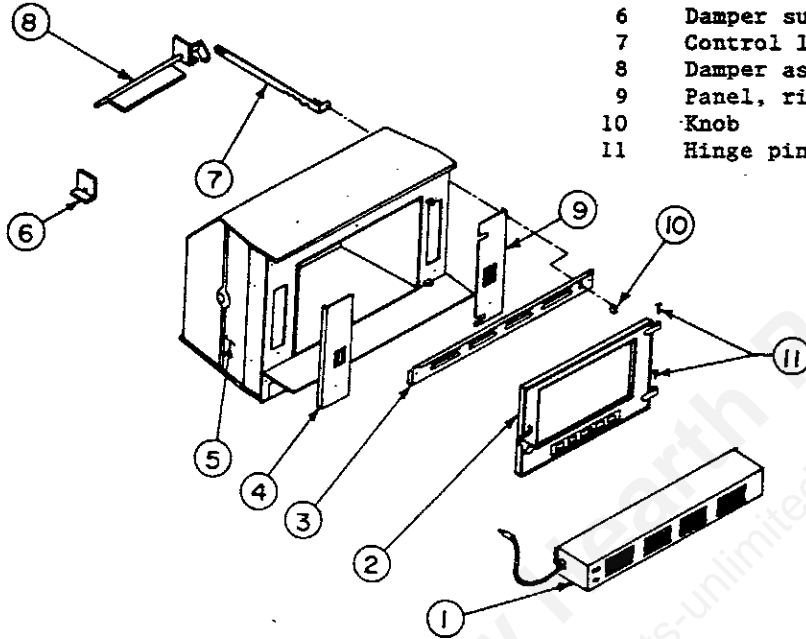

PARTS DESCRIPTION FOR AIB2820A

<u>KEY NO.</u>	<u>DESCRIPTION</u>	<u>PART NO.</u>
1	Blower	See IB28B
2	Feed door assy.	See Figure 2
3	Panel, top	018325R
4	Panel, left	018364R
5	Firebox	018430R
6	Damper support	018212R
7	Control lever	018211R
8	Damper assy.	018428R
9	Panel, right	016452R
10	Knob	015566R
11	Hinge pin	011890R