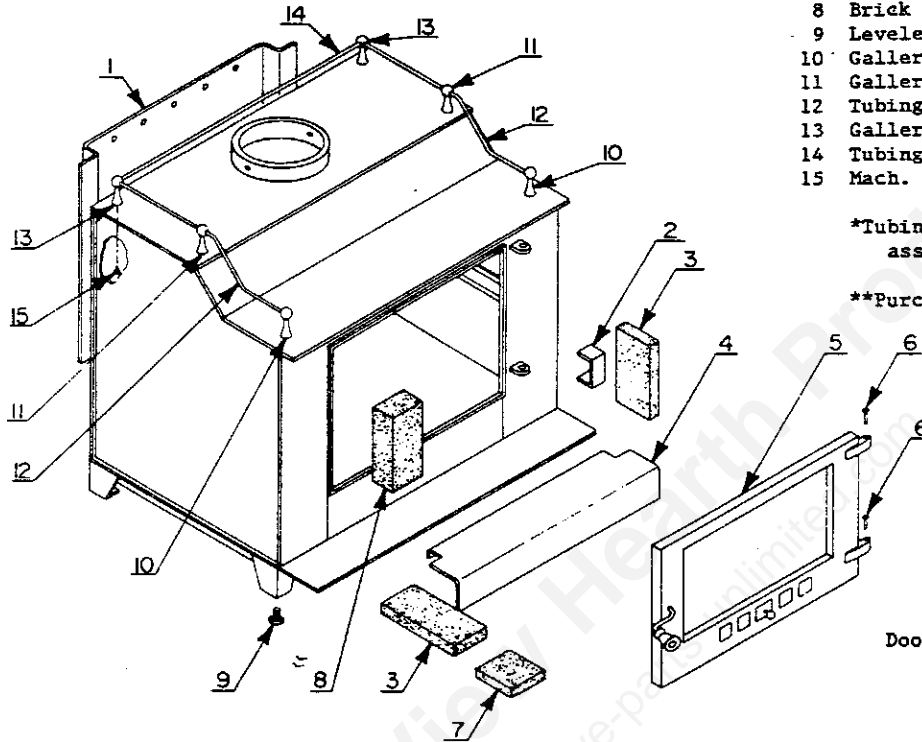

PARTS DESCRIPTION FOR ARH23A

KEY NO.	DESCRIPTION	PART NO.
1	Back Radiation shield assy.	017093R
2	Brick spacer	014011R
3	Brick	004911R
4	Ash retainer	018885R
5	Feed door assy.	See Figure 5
6	Steel rivet	P626R
7	Brick	016345R
8	Brick	016344R
9	Levelers bagged (4/bag)	016529R
10	Gallery fitting (blind)*	019842R
11	Gallery fitting (straight)*	019841R
12	Tubing, side trim*	019837R
13	Gallery fitting (90° thru)*	019843R
14	Tubing, rear trim*	019840R
15	Mach. screw 1/4-20 x 3/4*	**

*Tubing and gallery boxed assembly 019923R

**Purchase locally

Door complete w/handle 024433R

KEY NO.	DESCRIPTION	PART NO.
1	Handle assy.	018318R
2	Ball handle	019848R
3	Feed door & rope assy.	020049R
4	Rope	022433R
5	Latch & latch fasteners	018902R
6	Glass retainer (left)	018176R
7	Screw 1/4 x 1/2 type 23	*
8	Spacer no. 10 x 7/16"	015255R
9	Air slide, ptd.	019897R
10	Lock washer, split no. 10	*
11	Mach. screw 10-24 x 3/4	*
12	Gasket	018311R
13	Door panel inset, ptd.	020052R
14	Top retainer	018175R
15	Air slide support	023720R
16	Glass retainer (right)	018177R