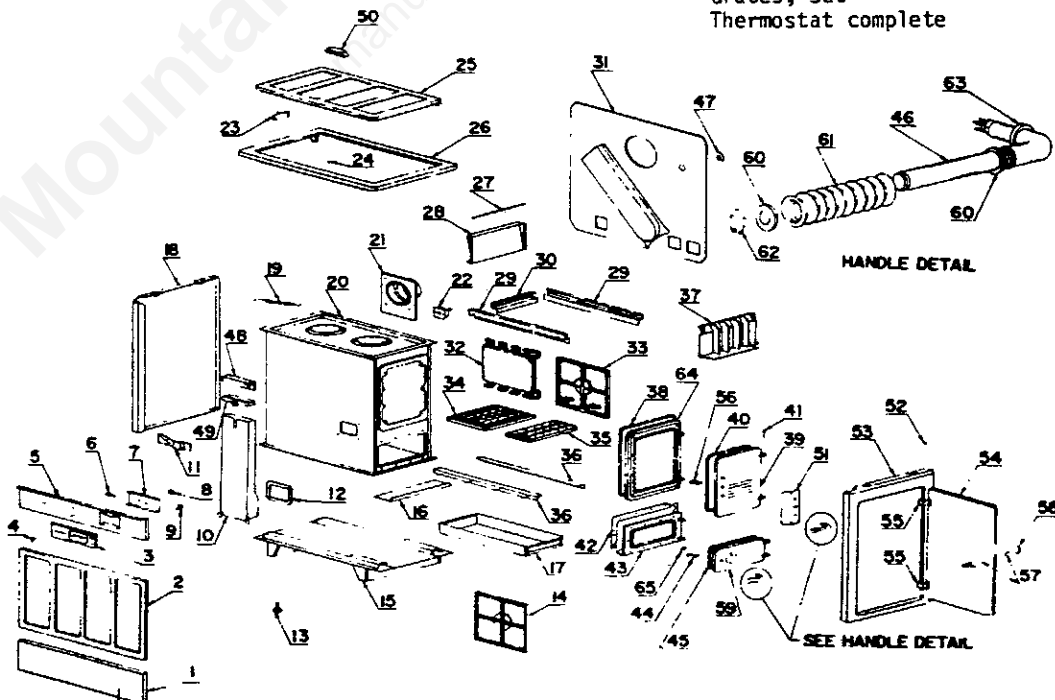

*NOTE: Handle parts are not available separately. Order complete handle assembly. 015905 R

Liners, set 020795 R
Grates, set 020769 R
Thermostat complete 020796 R