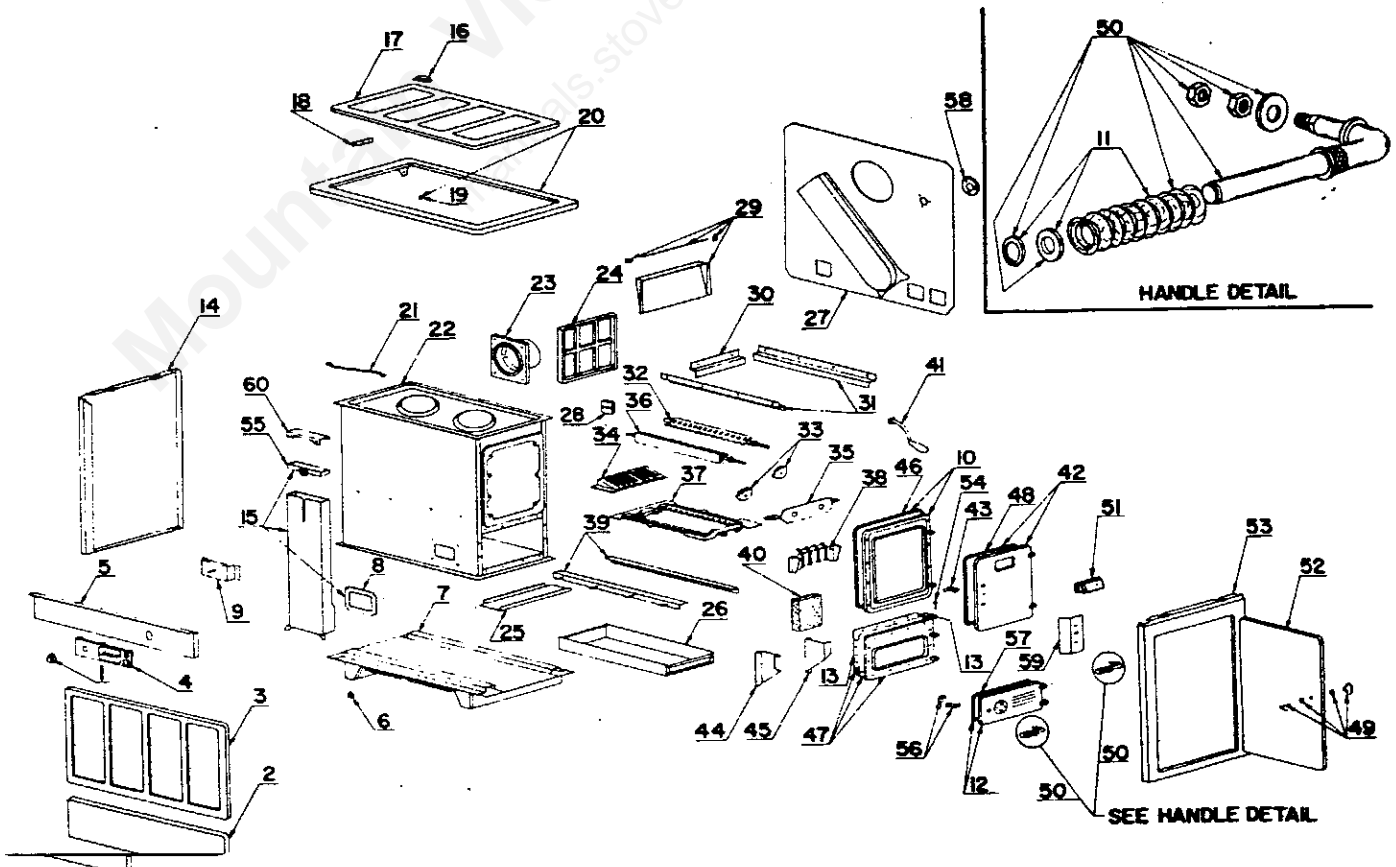

<u>KEY NO.</u>	<u>DESCRIPTION</u>	<u>PART NO.</u>	<u>KEY NO.</u>	<u>DESCRIPTION</u>	<u>PART NO.</u>
1	Knob	026041R	31	Side brick retainer kit	024811R
2	Bottom front panel	009755R	32	Right shaker grate	007716R
3	Center front panel	009317R	33	Cog grate	007714R
4	Plate logo	018449R	34	Grate extension	006345R
5	Top front panel	026050R	35	Cog retainer kit	024813R
6	Heater leveler	009041R	36	Left shaker grate	007717R
7	Base assy.	010269R	37	Grate frame	009852R
8	Downdraft tube gasket	007812R	38	Front liner	006073R
9	Saddle assy.	026044R	39	Grate angle support kit	026346R
10	Feed door frame kit	024824R	40	Brick	004911R
11	Handle knob kit	024822R	41	Shaker handle	005256R
12	Ash door & rope assy.	016091R	42	Feed door & rope assy.	016074R
13	Gasket	012959R	43	Latch, feed door	014713R
14	Left side cabinet	024689R	44	Left extension liner	006513R
15	Thermostat complete	026319R	45	Right extension liner	006516R
16	Handle kit for cabinet top	024805R	46	Gasket, feed door frame	026592R
17	Top cabinet assy.	024682R	47	Ash door frame kit	024816R
18	Hinge plate kit	024806R	48	Rope, feed door	009535-03R
19	Bumper plug	P6108R	49	Handle & latch kit	024818R
20	Cabinet top frame kit	024807R	50	Handle kit	024823R
21	Cabinet brace	009088R	51	Relief manifold assy.	018467R
22	Inner unit assy.	010934R	52	Cabinet door	024677R
23	Flue collar kit	024808R	53	Right side cabinet	026052R
24	Back liner	009669R	54	Steel rivet	P626R
25	Ash guard	009266R	55	Damper frame assy.	CF9601R
26	Ash pan	006562R	56	Latch kit for ash door	024821R
27	Back panel assy.	010277R	57	Rope, ash door	009535-02R
28	Secondary air control kit	024820R	58	Secondary air cover plate	014569R
29	Smoke curtain kit	024825R	59	Radiation shield kit	024819R
30	Rear liner retainer kit	024809R	60	Thermostat cover	013829R