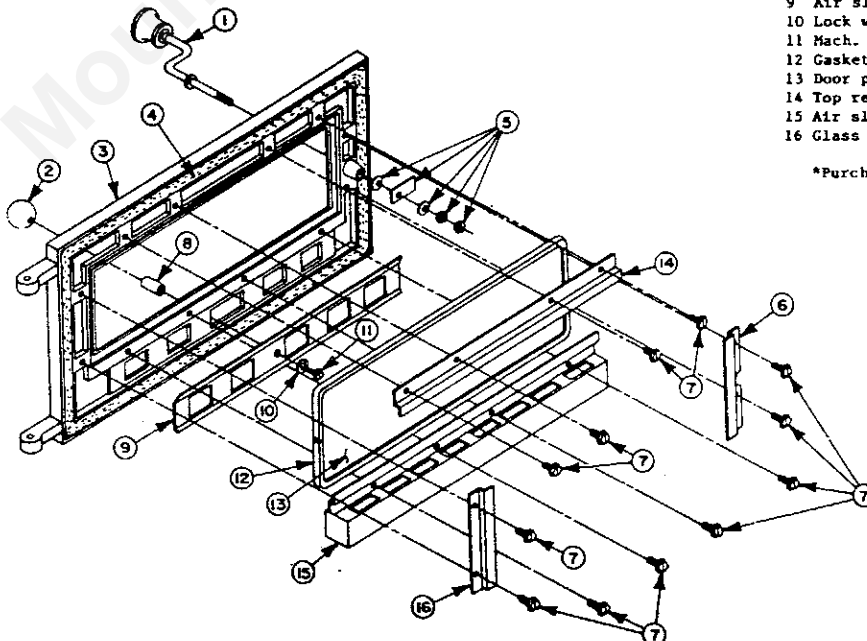

*Tubing and gallery boxed assembly 019923R

**Purchase locally

Door complete w/handle 024433R

KEY NO.	DESCRIPTION	PART NO.
1	Handle assy.	018318R
2	Ball handle	019848R
3	Feed door & rope assy.	020049R
4	Rope	022433R
5	Latch & latch fasteners	018902R
6	Glass retainer (left)	018176R
7	Screw 1/4 x 1/2 type 23	*
8	Spacer no. 10 x 7/16"	015255R
9	Air slide, ptd.	019897R
10	Lock washer, split no. 10	*
11	Mach. screw 10-24 x 3/4	*
12	Gasket	018311R
13	Door panel inset, ptd.	020052R
14	Top retainer	018175R
15	Air slide support	023720R
16	Glass retainer (right)	018177R

*Purchase locally