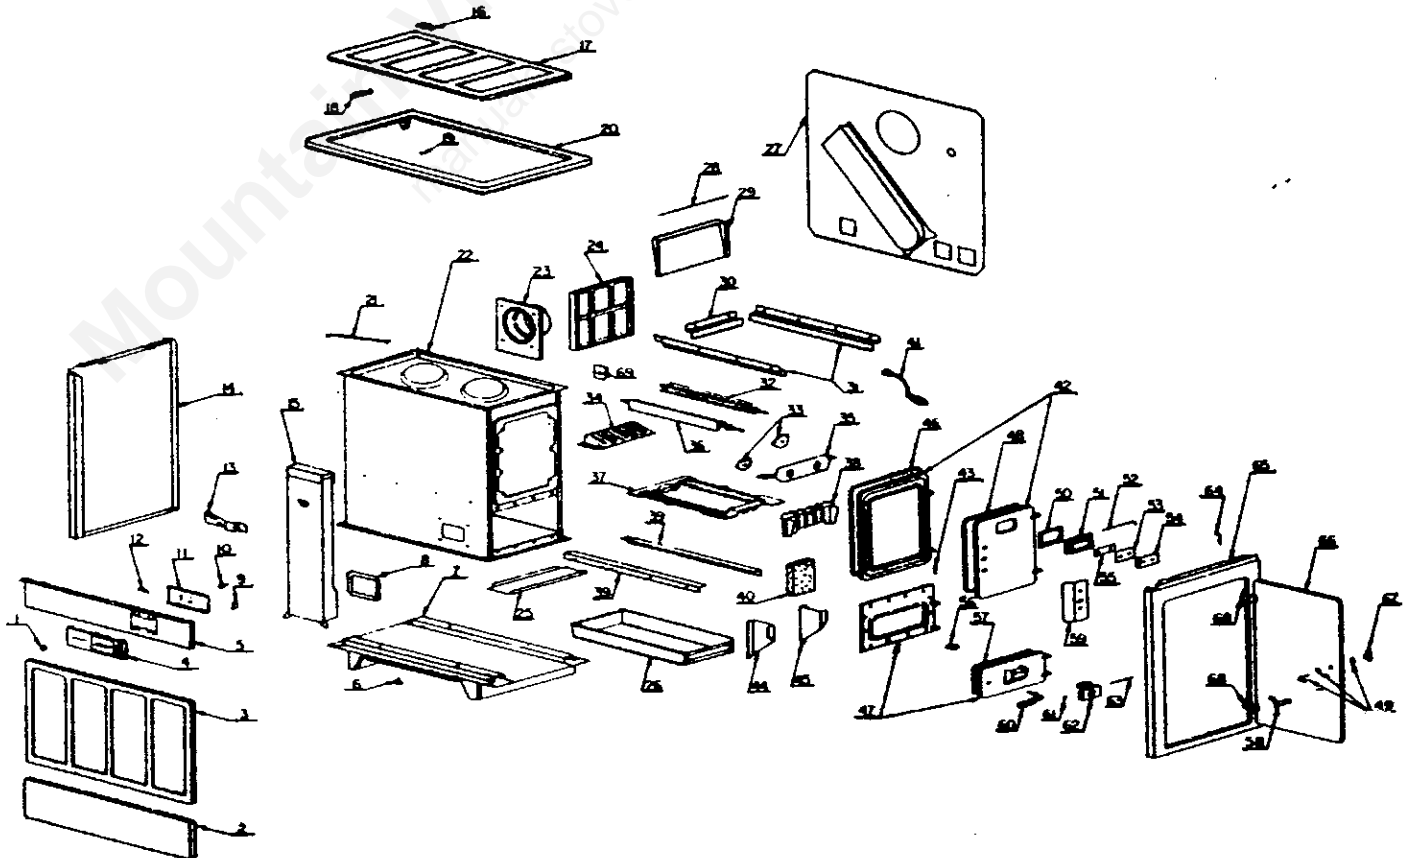

*Purchase locally.

PARTS DESCRIPTION FOR MODEL 7150C

KEY NO.	DESCRIPTION	PART NO.	KEY NO.	DESCRIPTION	PART NO.
1	Knob	009758 R	37	Frame, grate	009852 R
2	Panel, bottom front	009755 R	38	Liner, front	006073 R
3	Panel, center front	009317 R	39	Grate support angle	007928 R
4	Plate, logo	009750 R	40	Brick	004911 R
5	Panel, top front	010040-01 R	41	Shaker	005256 R
6	Leveler	009041 R	42	Frame and feed door	010939 R
7	Base	010269 R	43	Rivet	P626 R
8	Gasket, draft tube	007812 R	44	Extension, left liner	006513 R
9	Plate knob	009728 R	45	Extension, right liner	006516 R
10	Screw plate	009729 R	46	Rope, ceramic, FD frame	008142-02R
11	Plate, slide	009737 R	47	Frame and door, ash	010968R
12	Spring	009736 R	48	Rope, fiberglass feed door	009535-03R
13	Saddle assy.	010038 R	49	Catch, door	009985R
14	Side, left	010274 R	50	Gasket, manifold	006145R
15	Tube, draft	010144 R	51	Manifold	006401R
16	Handle, cabinet top	009801 R	52	Pin, draft control	009027 R
17	Top, cabinet	010137-01R	53	Gasket, relief plate	006124 R
18	Plate, hinge	012160R	54	Relief plate	006299 R
19	Plug, bumper	P6108 R	55	Gasket, retainer	006125 R
20	Frame, cabinet top	010139-01 R	56	Latch, cast K-79	P5236 R
21	Brace, cabinet	009088 R	57	Rope, fiberglass, ash door	009535-02 R
22	Unit, inner	010934 R	58	Spring	007829 R
23	Collar, flue	006415 R	59	Shield, handle radiation	008804 R
24	Liner, back	009669 R	60	Handle	006088 R
25	Guard, ash	009266 R	61	Nut .148 acorn	009028 R
26	Pan, ash	006562 R	62	Inlet ptd. assy.	007943 R
27	Panel, back	010277 R	63	Pin, draft control	009027 R
28	Rod, smoke curtain	008110 R	64	Rod, hinge	009306 R
29	Curtain, smoke	007924 R	65	Side right	010077 R
30	Retainer, rear	006075 R	66	Door, cabinet	010276 R
31	Retainer, side brick	006076 R	67	Handle	010184 R
32	Grate, right	007716 R	68	Hinge, cabinet door	010275 R
33	Cog, grate	007714 R	69	Control, secondary air assy.	CF9201 R
34	Extension, grate	006345 R			
35	Retainer, cog	007715 R			
36	Grate, left	007717 R			