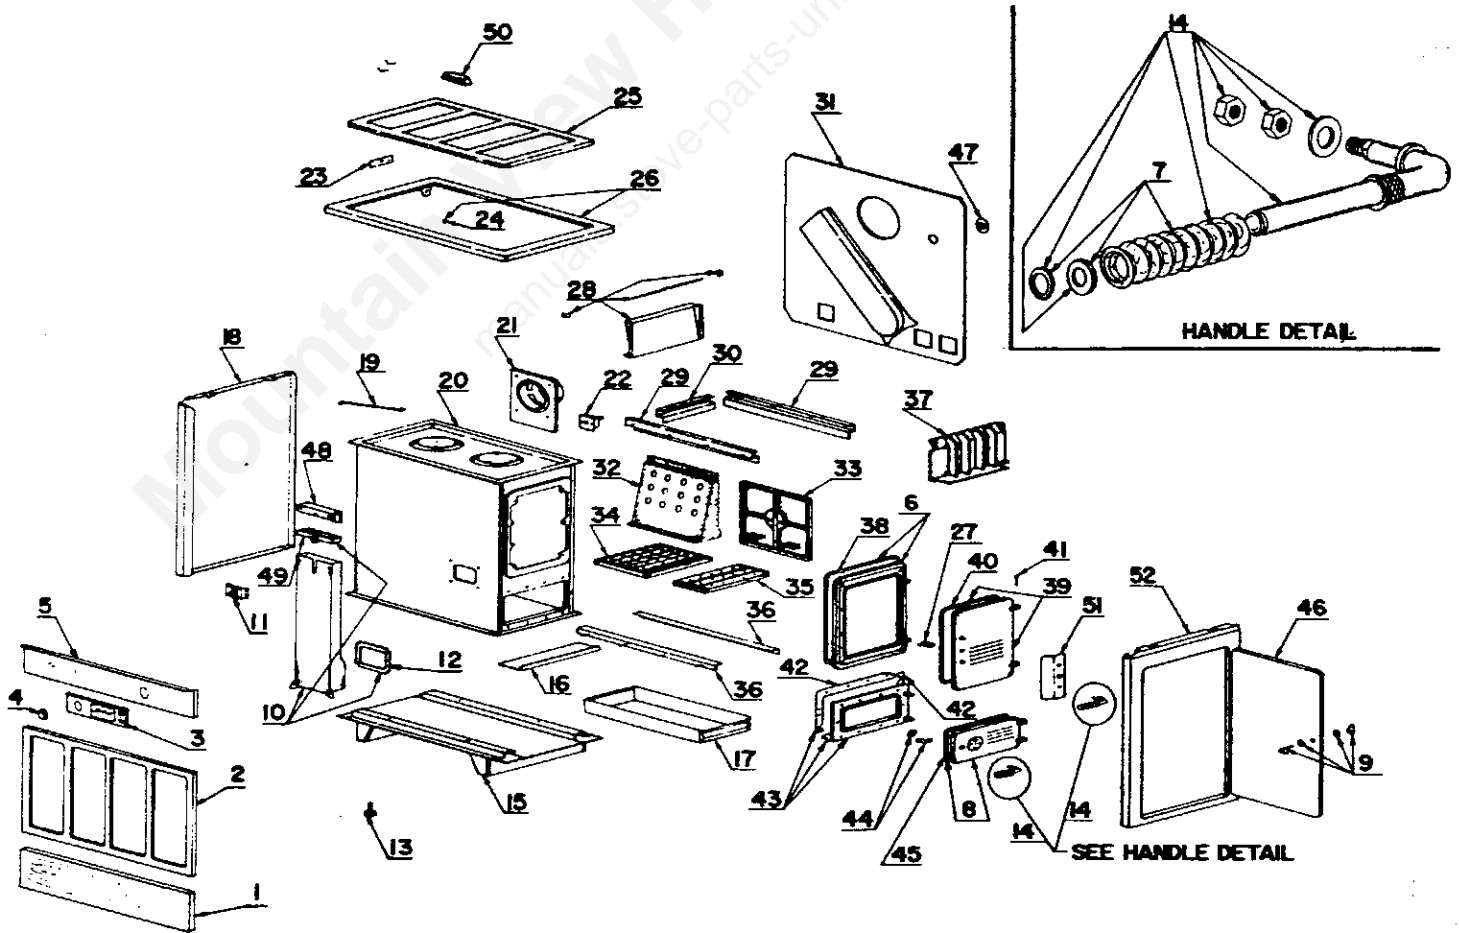

<u>KEY</u>			<u>KEY</u>		
<u>NO.</u>	<u>DESCRIPTION</u>	<u>PART NO.</u>	<u>NO.</u>	<u>DESCRIPTION</u>	<u>PART NO.</u>
1	Bottom front panel	009755R	28	Smoke curtain kit	024825R
2	Center front panel	009317R	29	Side liner retainer kit	024812R
3	Logo plate	018449R	30	Rear liner retainer kit	024810R
4	Knob	026041R	31	Back panel	010277R
5	Top front panel	026050R	32	Side liner	017048R
6	Feed door frame kit	024824R	33	Rear liner	010738R
7	Handle knob kit	024822R	34	Large grate	017217R
8	Ash door & rope assy.	016069R	35	Small grate	017218R
9	Handle & latch kit	024818R	36	Angle grate support kit	026346R
10	Thermostat complete	026319R	37	Front liner kit	024814R
11	Saddle assy.	026044R	38	Rope, feed door frame	008142-02R
12	Draft tube gasket	007812R	39	Feed door & rope assy.	016070R
13	Heater leveler	009041R	40	Rope, feed door	009535-03R
14	Handle kit	024823R	41	Steel rivet	P626R
15	Base painted	010269R	42	Gasket, ash door frame	007844R
16	Ash guard	009266R	43	Ash door frame kit	024817R
17	Ash pan	006562R	44	Latch kit, ash door	024821R
18	Left side cabinet	024689R	45	Rope, ash door	009535-04R
19	Cabinet brace	009088R	46	Cabinet door	024677R
20	Inner unit assy., ptd.	026390R	47	Secondary air cover plate	014569R
21	Flue collar kit	024808R	48	Thermostat cover plate	013829R
22	Secondary air control kit	024820R	49	Damper frame assy.	CF9601R
23	Hinge plate kit	024806R	50	Handle kit for cabinet top	024805R
24	Bumper plug	P6108R	51	Radiation shield kit	024819R
25	Cabinet, top assy. ptd.	024682R	52	Right side cabinet	026052R
26	Cabinet top frame kit	024807R		Liners, set	020793R
27	Latch, feed door	014713R		Grates, set	020794R