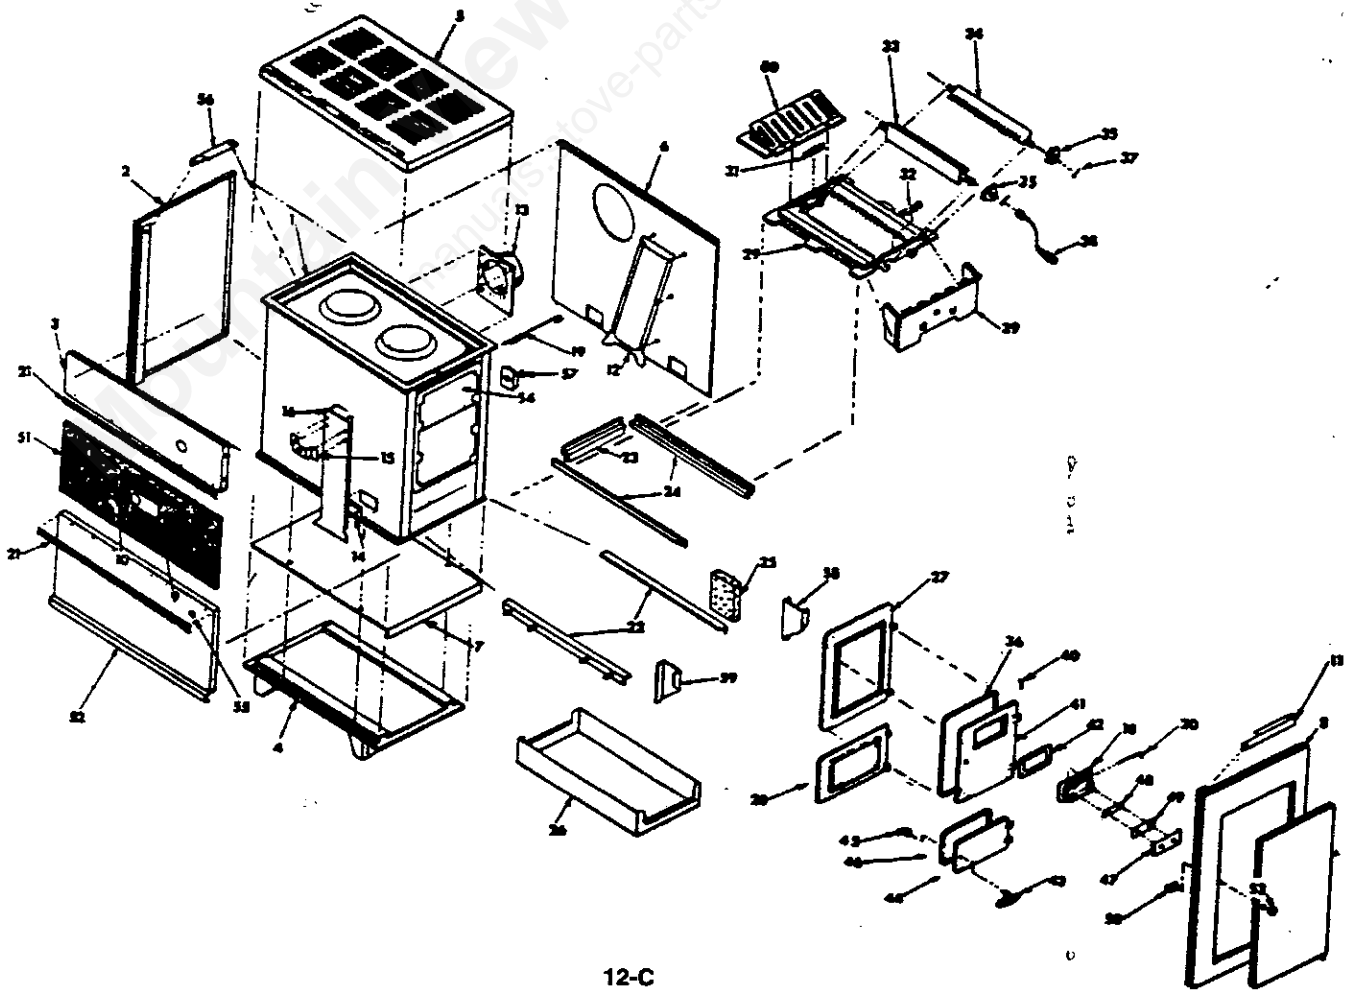

*Purchase locally.