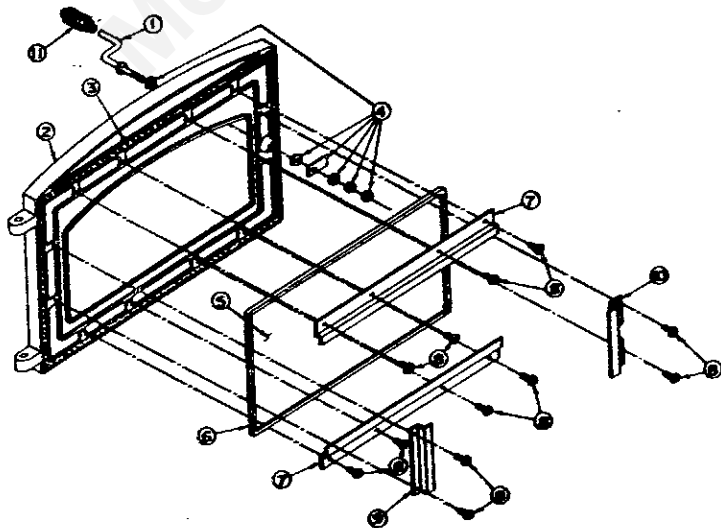

PARTS DESCRIPTION FOR ARH24 & ABRH24

KEY NO.	DESCRIPTION	ARH24 PART NO.	ABRH24 PART NO.
1	Back radiation shield assy.	025179R	025179R
2	Brick	004911R	004911R
3	Ash lip	025999R	025999R
4	Ash retainer	024098R	029258R
5	Leg levelers (4/bag)	016529R	016529R
6*	Gallery fitting (blind)	019842R	019842R
7*	Side trim tubing	025223R	025223R
8*	Mach screw 1/4-20-3/4	**	**
9	Air inlet tube assy ptd.	026015R	029259R
10	Feed door & handle assy.	025947R	028627R
11	Steel rivet	P626R	P626R
12	Air slide ptd.	026000R	026000R
13	Ball handle 3/4" dia.	019848R	019848R
14	Mach screw 10-24 x 3/8	**	**
15	Lock washer #10	**	**
16	Flat washer, 1/4	**	**
17	Lg mach screw 1/4-20 x 1/2	**	**
18	Lock washer, 5/16	**	**
19	Lock nut, 5/16	**	**
20	Spacer	025514R	025514R
21	Lock washer, 1/4	**	**
22	Nut, 1/4-20	**	**
	Brick (complete set)	026001R	026001R

**Purchase locally

*Tubing & gallery pkg. assy. 025225R

KEY NO.	DESCRIPTION	ARH24 PART NO.	ABRH24 PART NO.
1	Shaft handle & bushing	022253R	026004R
2	Door, feed & rope assy.	025946R	026320R
3	Rope fiberglass	022433R	022433R
4	Latch & latch fasteners	018902R	018902R
5	Glass, ceramic	024320R	024320R
6	Gasket, glass	025194R	025194R
7	Retainer, glass (top & bot)	018175R	018175R
8	Screw 1/4 x 1/2 long mach.	*	*
9	Retainer, glass (right)	018177R	018177R
10	Retainer, glass, left	018176R	018176R
11	Handle, spring	022186R	022186R

*Purchase locally