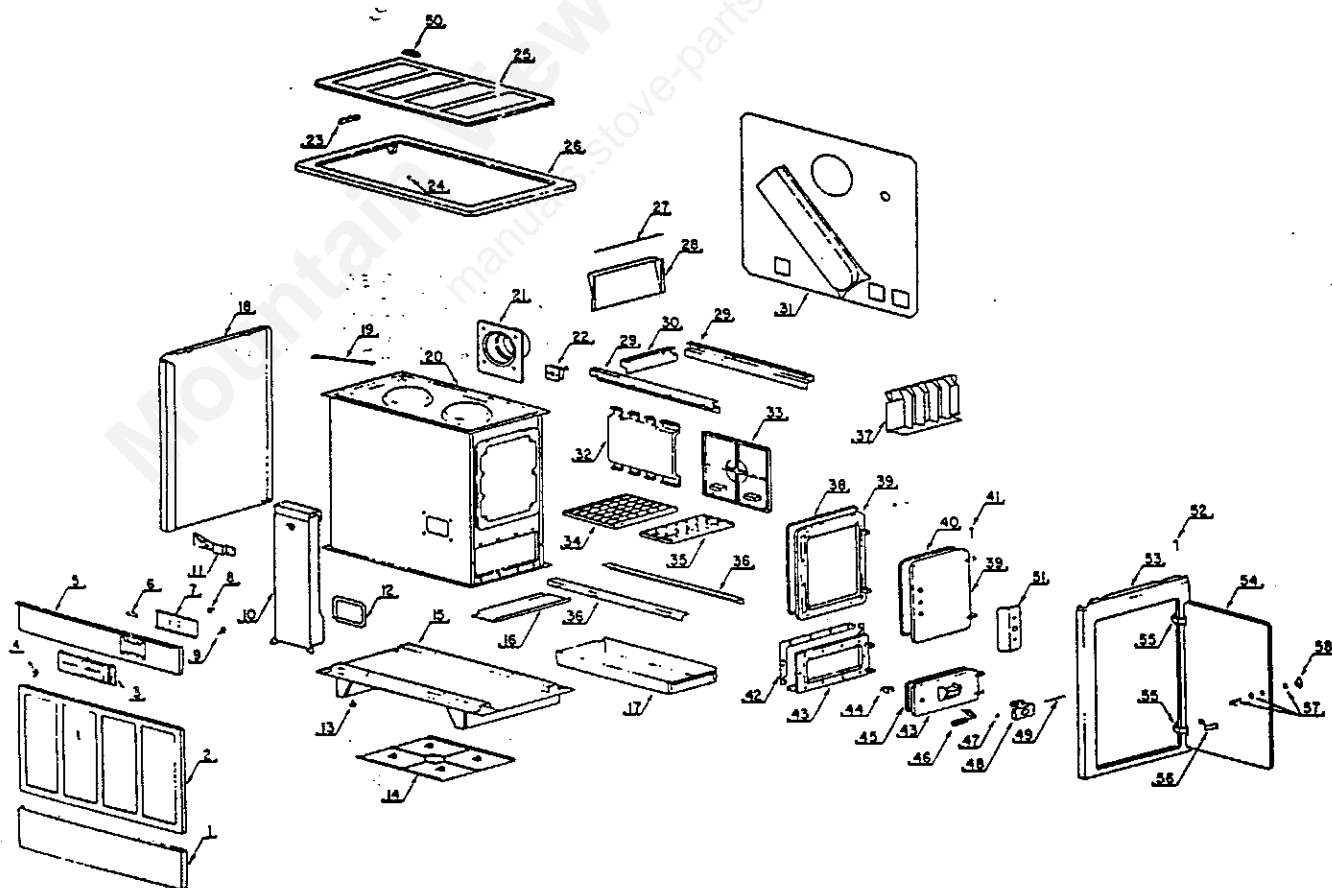

KEY NO.	DESCRIPTION	PART NO.	KEY NO.	DESCRIPTION	PART NO.
1	Panel bottom front	009755R	30	Retainer rear liner	008798R
2	Panel center front	009317R	31	Panel back	010277R
3	Plate logo	009750R	32	Liner, manifold	004840R
4	Knob	009758R	33a	Liner, side	005243R
5	Panel top front	009725-01R	33b	Liner, rear	010738R
6	Spring	009736R	34	Grate, large	005246R
7	Plate slide	009737R	35	Grate, small	005247R
8	Screw pin	009729R	36	Angle grate support	007928R
9	Plate knob	009728R	37	Liner, front	006734R
10	Tube, draft ptd. assy.	013825R	38	Rope ceramic FD frame	008142-02R
11	Saddle ptd. assy.	010038R	39	Feed door & frame	009983R
12	Gasket draft tube	007812R	40	Feed door rope/glue	009535-03R
13	Leveler	009041R	41	Pin, hinge	P626R
14	Shield base radiation	009093-02R	42	Gasket, ash door frame	007844R
15	Base	010269R	43	Ash door & frame	009984R
16	Guard, ash	009266R	44	Latch	P5236R
17	Pan, ash	006562R	45	Ash door rope/glue	009535-04R
18	Side left	010274R	46	Handle feed/ash door	006088R
19	Brace, cabinet	009088R	47	Nut, acorn	009028R
20	Unit, inner	010268R	48	Inlet ptd. assy.	007943R
21	Collar flue	006415R	49	Pin, draft control	009027R
22	Secondary air assy.	CF9201R	50	Handle, cabinet top	009801R
23	Plate hinge	012160R	51	Shield handle radiation	008804R
24	Plug, bumper	P6108R	52	Rod hinge	009306R
25	Top cabinet	010137-01R	53	Side right	010077R
26	Frame cabinet	010139-01R	54	Door cabinet	010276R
27	Rod smoke curtain	008110R	55	Hinge, cabinet door	010275R
28	Smoke curtain	007924R	56	Spring	007829R
29	Retainer side liner	008580R	57	Catch, cabinet door	009985R
			58	Handle cabinet door	010184R
			59	Liner, set	020795R
			60	Grates, set	020769R