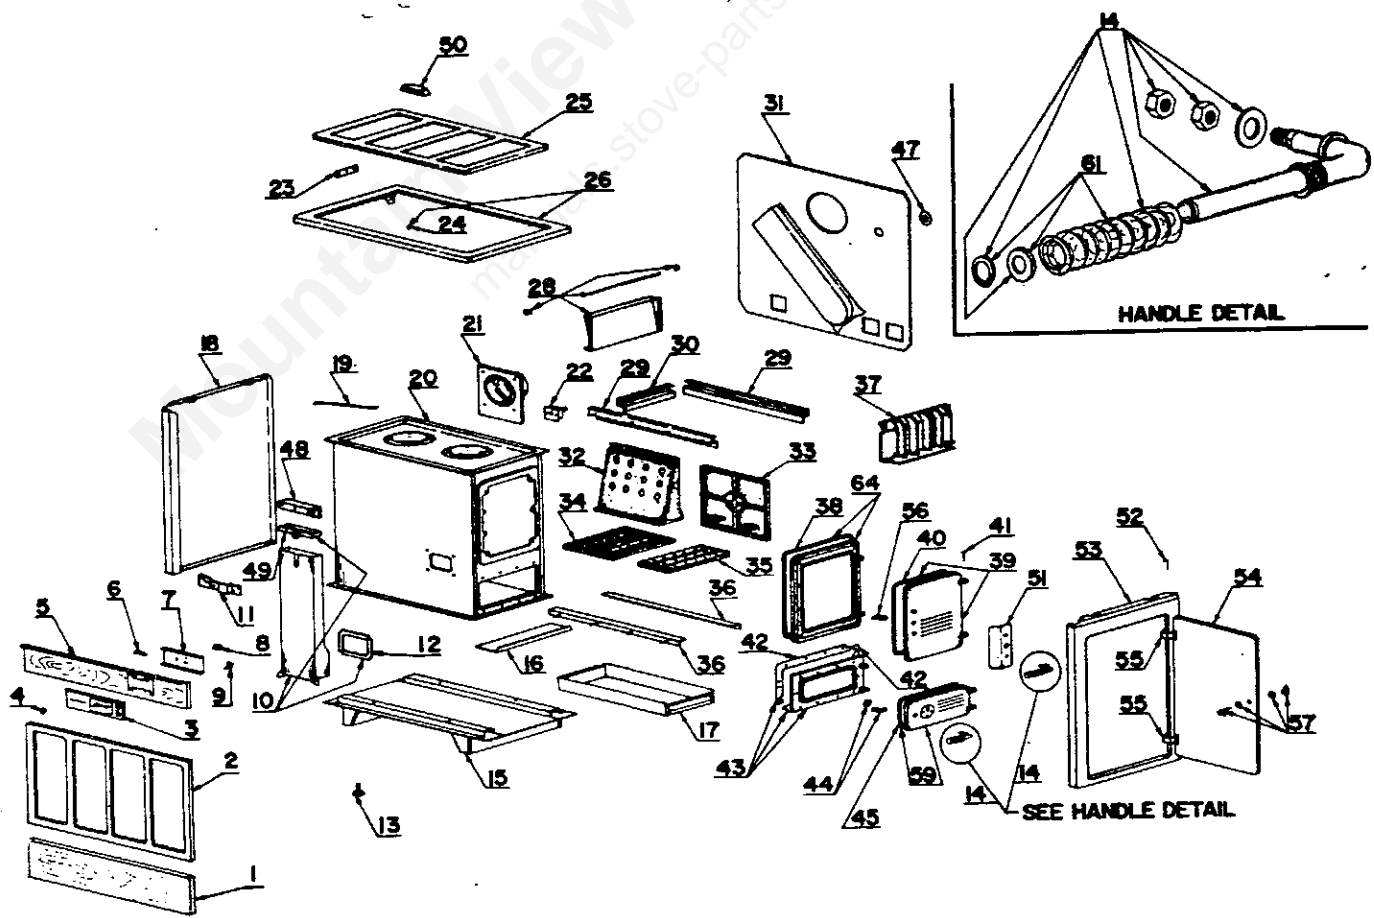

<u>DESCRIPTION</u>	<u>PART NO.</u>	<u>KEY NO.</u>	<u>DESCRIPTION</u>	<u>PART NO.</u>
1 Bottom front panel	009755R	28	Smoke curtain kit	024825R
2 Center front panel, ptd.	009317R	29	Side liner retainer kit	024812R
3 Plate Logo	009750R	30	Rear liner retainer kit	024810R
4 Knob	009758R	31	Back panel, ptd.	010277R
5 Top front panel assy.	010040-01R	32	Side liner	017048R
6 Spring	009736R	33	Rear liner	010738R
7 Slide Plate	009737R	34	Large grate	017217R
8 Pin screw	009729R	35	Small grate	017218R
9 Knob plate	009728R	36	Angle grate support kit	024815R
10 Thermostat complete	020796R	37	Front liner kit	024814R
11 Welded saddle assy.	010038R	38	Rope, feed door frame	008142-02R
12 Draft tube gasket	007812R	39	Feed door & rope assy.	016070R
13 Heater leveler	009041R	40	Rope, feed door	009535-03R
14 Handle kit	024823R	41	Steel rivet	P626R
15 Base painted	010269R	42	Gasket, ash door frame.	007844R
16 Ash guard	009266R	43	Ash door frame kit	024817R
17 Ash pan	006562R	44	Latch kit, ash door	024821R
18 Left side cabinet	024689R	45	Rope, ash door	009535-04R
19 Cabinet brace	009088R	47	Secondary air cover plate	014569R
20 Inner unit assy.	016454R	48	Thermostat cover plate	013829R
21 Flue collar kit	024808R	49	Damper frame assy.	010281R
22 Secondary air control kit	024820R	50	Handle kit for cabinet top	024805R
23 Hinge plate kit	024806R	51	Radiation shield kit	024819R
24 Bumper plug	P6108R	52	Hinge rod	009306R
25 Top cabinet assy.	024682R	53	Right side cabinet	024693R
26 Cabinet top frame kit	024807R	54	Cabinet door	024677R
Liner set	020793R	55	Cabinet door hinge	010275R
Grate set	020794R	56	Latch for feed door	014713R
		57	Handle & latch kit	024818R
		59	Ash door & rope assy.	016069R
		61	Handle knob kit	024822R
		64	Feed door frame kit	024824R