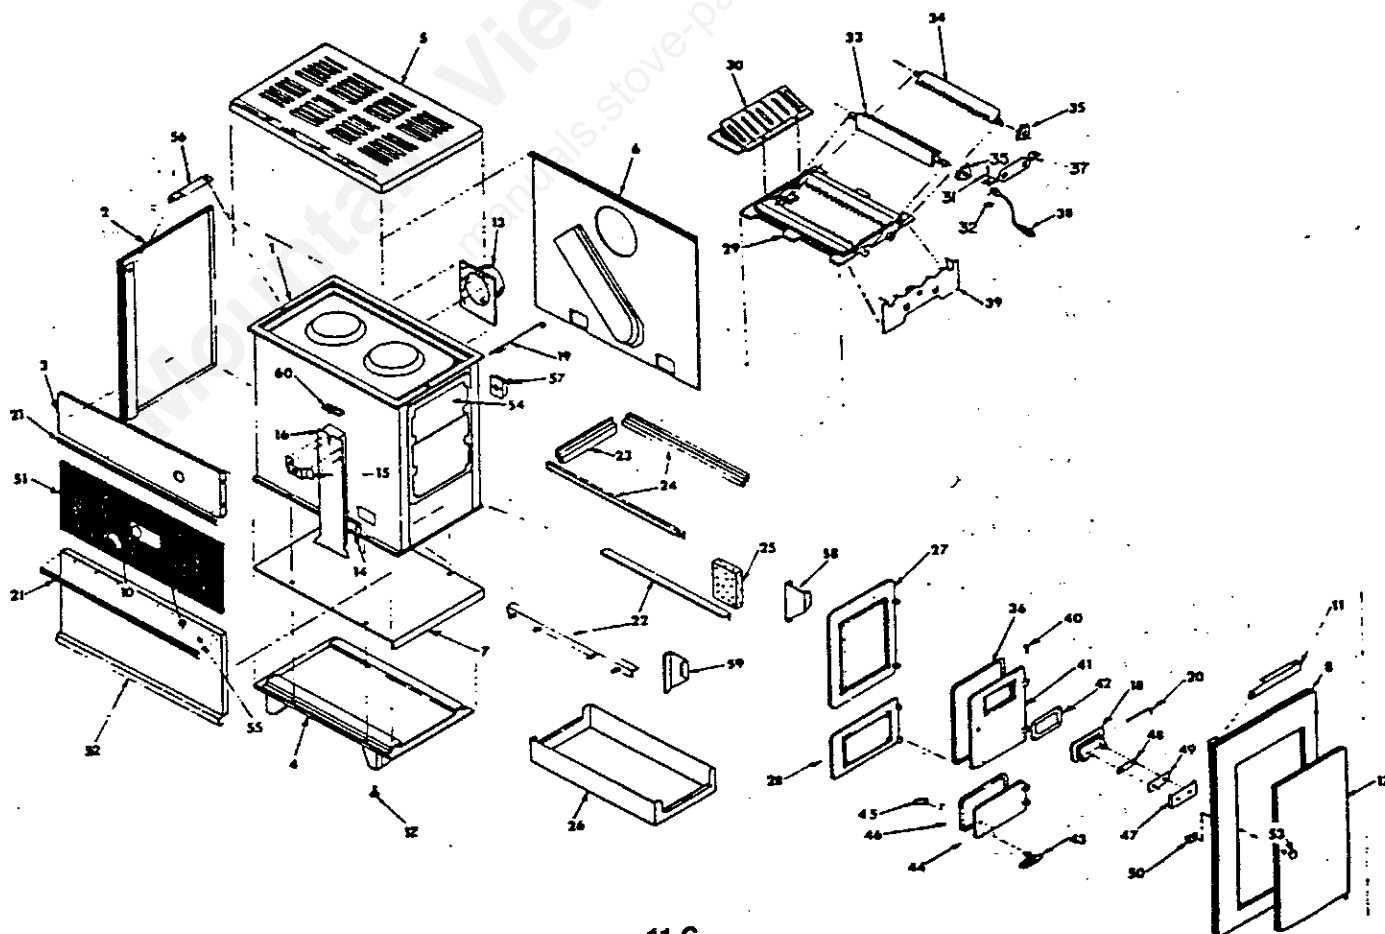

KEY NO.	DESCRIPTION	PART NO.	KEY NO.	DESCRIPTION	PART NO.
1	Chamber assy. (chamber shell only)	006266R	31	Screw 1/4-20x3/4	P366R
2	Side, left painted assy.	001691R	32	Nut 1/4-20 square	P510R
3	Panel, top front panel assy.	006336R	33	Grate, left	007717R
4	Base painted assy.	001675R	34	Grate, right	007716R
5	Top, cabinet assy. painted	001678R	35	Cog, grate	005261R
6	Panel, back assy. painted	001684R	36	Rope, fd dr fiberglass	009535-03R
7	Shield, base radiation	006264R	37	Retainer, cog	007715R
8	Side, right painted assy.	001689R	38	Shaker	005256R
9	Plate, combination	000032R	39	Liner, front	006073R
10	Knob	000058R	40	Rivet (door pin)	P626R
11	Brace, top right	012159R	41	Door, feed (cast iron)	006443R
12	Leveler	009041R	42	Gasket	006145R
13	Collar, flue	005539R	43	Handle (for fd dr or AD)	P5235R
14	Gasket	006063R	44	Door, ash (cast iron)	006444R
15	Saddle assy.	001663R	45	Latch, K-79 (cast iron)	P5236R
16	Tube, draft painted assy.	013832R	46	Rope, AD fiberglass	009535-13R
17	Door painted assy.	001688R	47	Plate, relief	006299R
18	Manifold	005206R	48	Retainer, gasket	006125R
19	Rod, smoke curtain	C25401R	49	Gasket	006124R
20	Pin, draft control	009027R	50	Latch	001654R
21	Strip, trim	P5273R	51	Panel, center front painted assembly	001699R
22	Angle, grate support assy. (2 required)	006323R	52	Panel, bottom front assy	006337R
23	Retainer, brick	006075R	53	Knob	P5265R
24	Retainer, brick side (2 required)	006076R	54	Curtain, smoke	C17602R
25	Brick	004911R	55	Clip, molding	P632R
26	Pan, ash assy.	006562R	56	Brace, top left	012159R
27	Frame, feed door (cast iron)	006446R	57	Control, secondary air assy	CF9201R
28	Frame, ash door (cast iron)	006447R	58	Extension, liner right	006516R
29	Frame, grate	009852R	59	Extension, liner left	006513R
30	Extension, grate	006345R	60	Frame, damper assembly	006308R