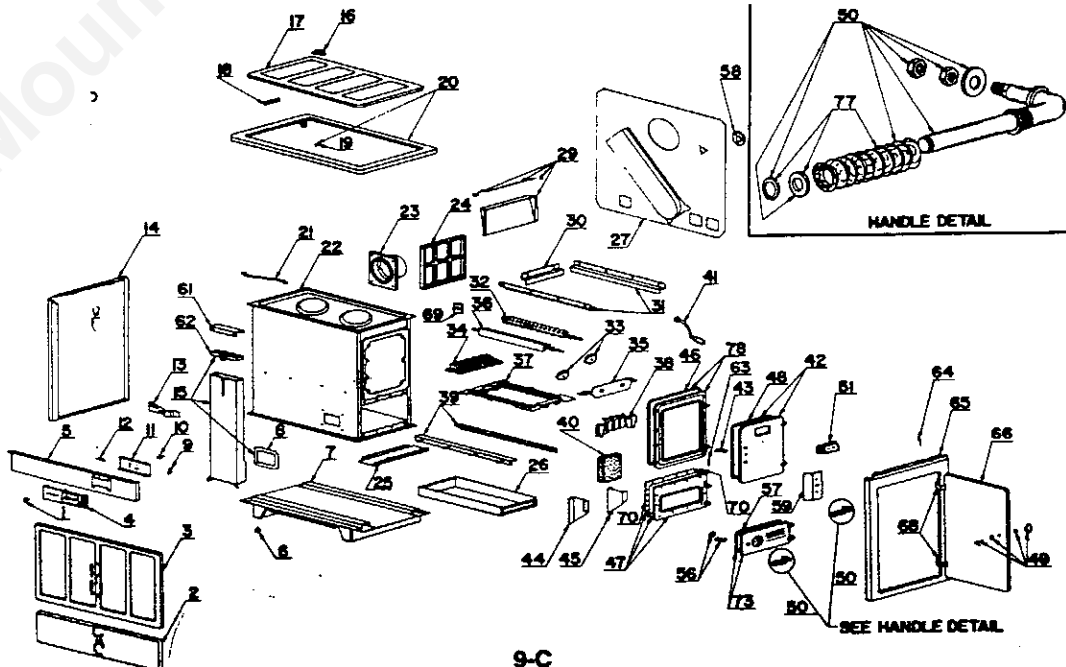

*NOTE: Handle parts are not available separately;
Order complete handle assembly: Part No. 015905 R