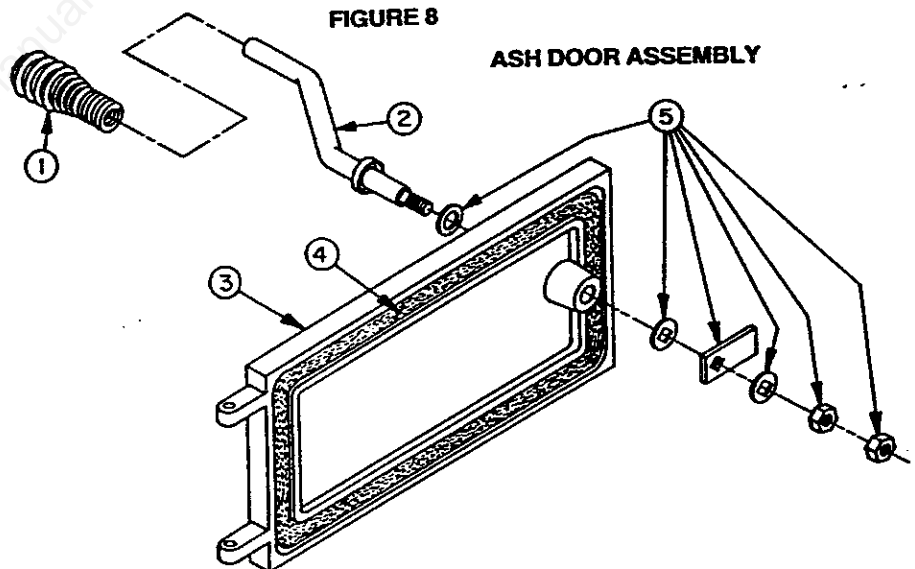

FIGURE 8
ASH DOOR ASSEMBLY

<u>KEY NO.</u>	<u>DESCRIPTION</u>	<u>AH11 PART NO.</u>	<u>AH1B PART NO.</u>
**1	Handle spring	025322R	025322R
2	Shaft handle & bushing ptd	028399R	028402R
3	Door ash & rope assy.	028400R	028404R
4	Rope fiberglass	009535-04R	009535-04R
5	Latch & latch fasteners	018902R	018902R
	Complete ash door assy.	028401R	028403R