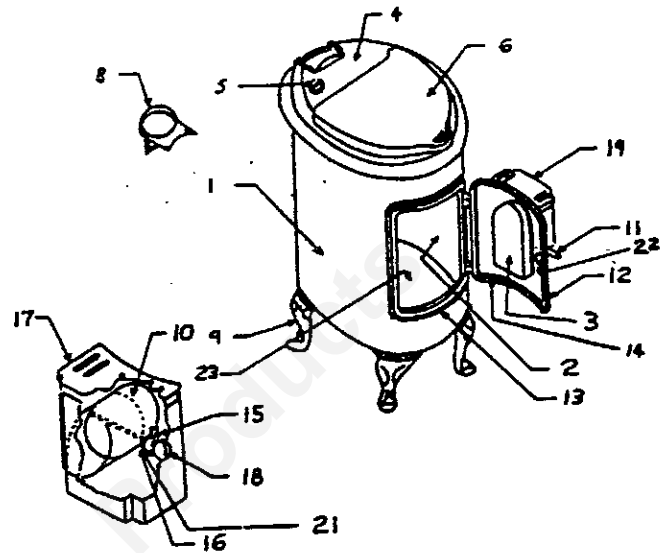

PARTS DESCRIPTION FOR MODEL 23HF

<u>KEY NO.</u>	<u>DESCRIPTION</u>	<u>PART NO.</u>
1	Body w/bottom only	003271R
2	Lining only	23HF-072-2R
3	Draft plate	005148R
4	Top, main	23HF012-106R
5	Top, register	005140R
6	Top, swing	23012-107R
8	Reversible collar	003129R
9	Feet (4 req.)	003128R
10	Bimetal cup & damper assy.	002830R
11	Front handle	002821R
12	Front door	009158R
13	Front door frame	005150R
14	Door gasket rope w/glue	013423R
15	Arm crank	P5280R
16	Thermostat spring	002828R
17	Thermostat case	003263R
18	Thermostat knob	002827R
19	Thermostat complete	002823R
21	Cup washer	N/A
22	Latch	P5236R
23	Bottom	23HF-012-1041R

PARTS DESCRIPTION FOR MODELS 23CF & 23EF

<u>KEY NO.</u>	<u>DESCRIPTION</u>	<u>PART NO.</u>
1	Body w/bottom only	003271R
2	Lining only	23HF-072-2R
3	Draft plate	005148R
4	Top, main	23HF012-106R
5	Top, register	005140R
6	Top, swing	23012-107R
8	Reversible collar	003129R
9	Feet (4 req.)	003128R
10	Bimetal cup & damper	002830R
11	Front handle	002821R
12	Front door	N/A
13	Front door frame	N/A
14	Door gasket	N/A
15	Arm crank	P5280R
16	Thermostat spring	002828R
17	Thermostat case	003263R
18	Thermostat knob	002827R
19	Thermostat complete	002823R
20	Spring	N/A
21	Cup washer	N/A
22	Latch	P5236R
23	Bottom	23HF-012-1041R