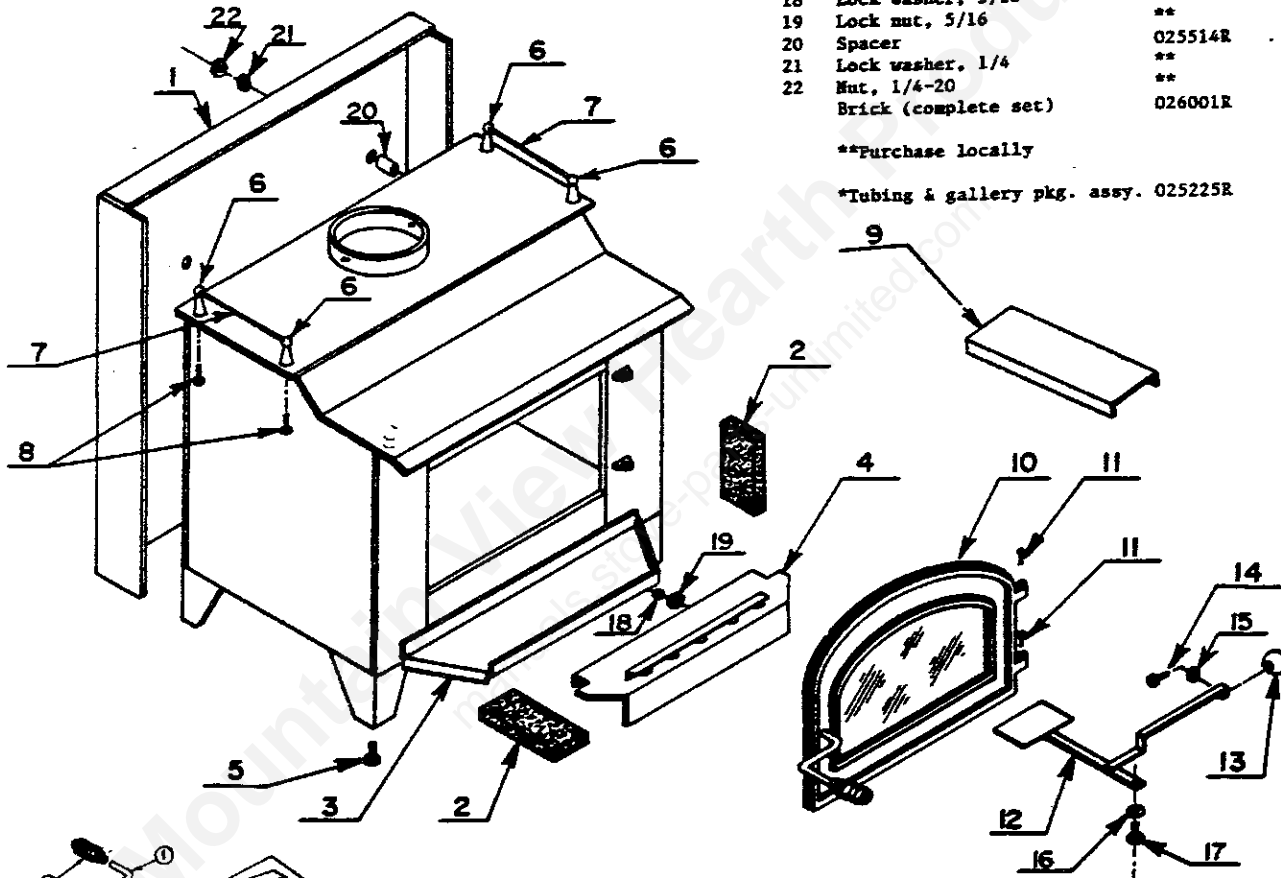

PARTS DESCRIPTION FOR ARH24 & ABRH24

KEY NO.	DESCRIPTION	ARH24 PART NO.	ABRH24 PART NO.
1	Back radiation shield assy.	025179R	025179R
2	Brick	004911R	004911R
3	Ash lip	025999R	025999R
4	Ash retainer	024098R	029258R
5	Leg levelers (4/bag)	016529R	016529R
6*	Gallery fitting (blind)	019842R	019842R
7*	Side trim tubing	025223R	025223R
8*	Mach screw 1/4-20-3/4	**	**
9	Air inlet tube assy ptd.	026015R	029259R
10	Feed door & handle assy.	025947R	028627R
11	Steel rivet	P626R	P626R
12	Air slide ptd.	026000R	026000R
13	Ball handle 3/4" dia.	019848R	019848R
14	Mach screw 10-24 x 3/8	**	**
15	Lock washer #10	**	**
16	Flat washer, 1/4	**	**
17	Lg mach screw 1/4-20 x 1/2	**	**
18	Lock washer, 5/16	**	**
19	Lock nut, 5/16	**	**
20	Spacer	025514R	025514R
21	Lock washer, 1/4	**	**
22	Nut, 1/4-20	**	**
	Brick (complete set)	026001R	026001R

**Purchase locally

*Tubing & gallery pkg. assy. 025225R

KEY NO.	DESCRIPTION	ARH24 PART NO.	ABRH24 PART NO.
1	Shaft handle & bushing	022253R	026004R
2	Door, feed & rope assy.	025946R	026320R
3	Rope fiberglass	022433R	022433R
4	Latch & latch fasteners	018902R	018902R
5	Glass, ceramic	024320R	024320R
6	Gasket, glass	025194R	025194R
7	Retainer, glass (top & bot)	018175R	018175R
8	Screw 1/4 x 1/2 long mach.	*	*
9	Retainer, glass (right)	018177R	018177R
10	Retainer, glass, left	018176R	018176R
11	Handle, spring	022186R	022186R

*Purchase locally