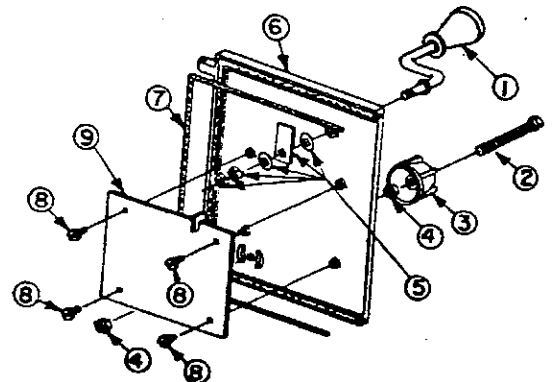

PARTS DESCRIPTION FOR AIB3624A

KEY NO.	DESCRIPTION	PART NO.
1	Damper assy.	018210R
2	Damper support	018212R
3	Control lever	018211R
4	Firebox & cabinet assy.	018209R
5	Panel, left front	015804R
6	Panel, top front	018324R
7	Rivet	P626R
8	Left feed door assy.	See Figure 6
9	Blower assy.	See IB36B
10	Right feed door assy.	See Figure 2
11	Knob	015566R
12	Panel, right front	015805R
13	Hinge pin	011890K

KEY NO.	DESCRIPTION	PART NO.
1	Handle assy.	018318R
2	Bolt	010419R
3	Spinner	013952R
4	Nut	"
5	Nut	"
6	Screw	"
7	Ashley logo	015307R
8	Radiation shield	016147R
9	Rope	009535-12R
10	Left door & rope	020109R

*Purchase locally

KEY NO.	DESCRIPTION	PART NO.
1	Handle assy.	018318R
2	Bolt	010419R
3	Spinner	013952R
4	Nut	"
5	Latch & fasteners	020054R
6	Right door & rope	020110R
7	Rope 1/2" dia.	009535-05R
8	Screw	"
9	Radiation shield	015818R

*Purchase locally