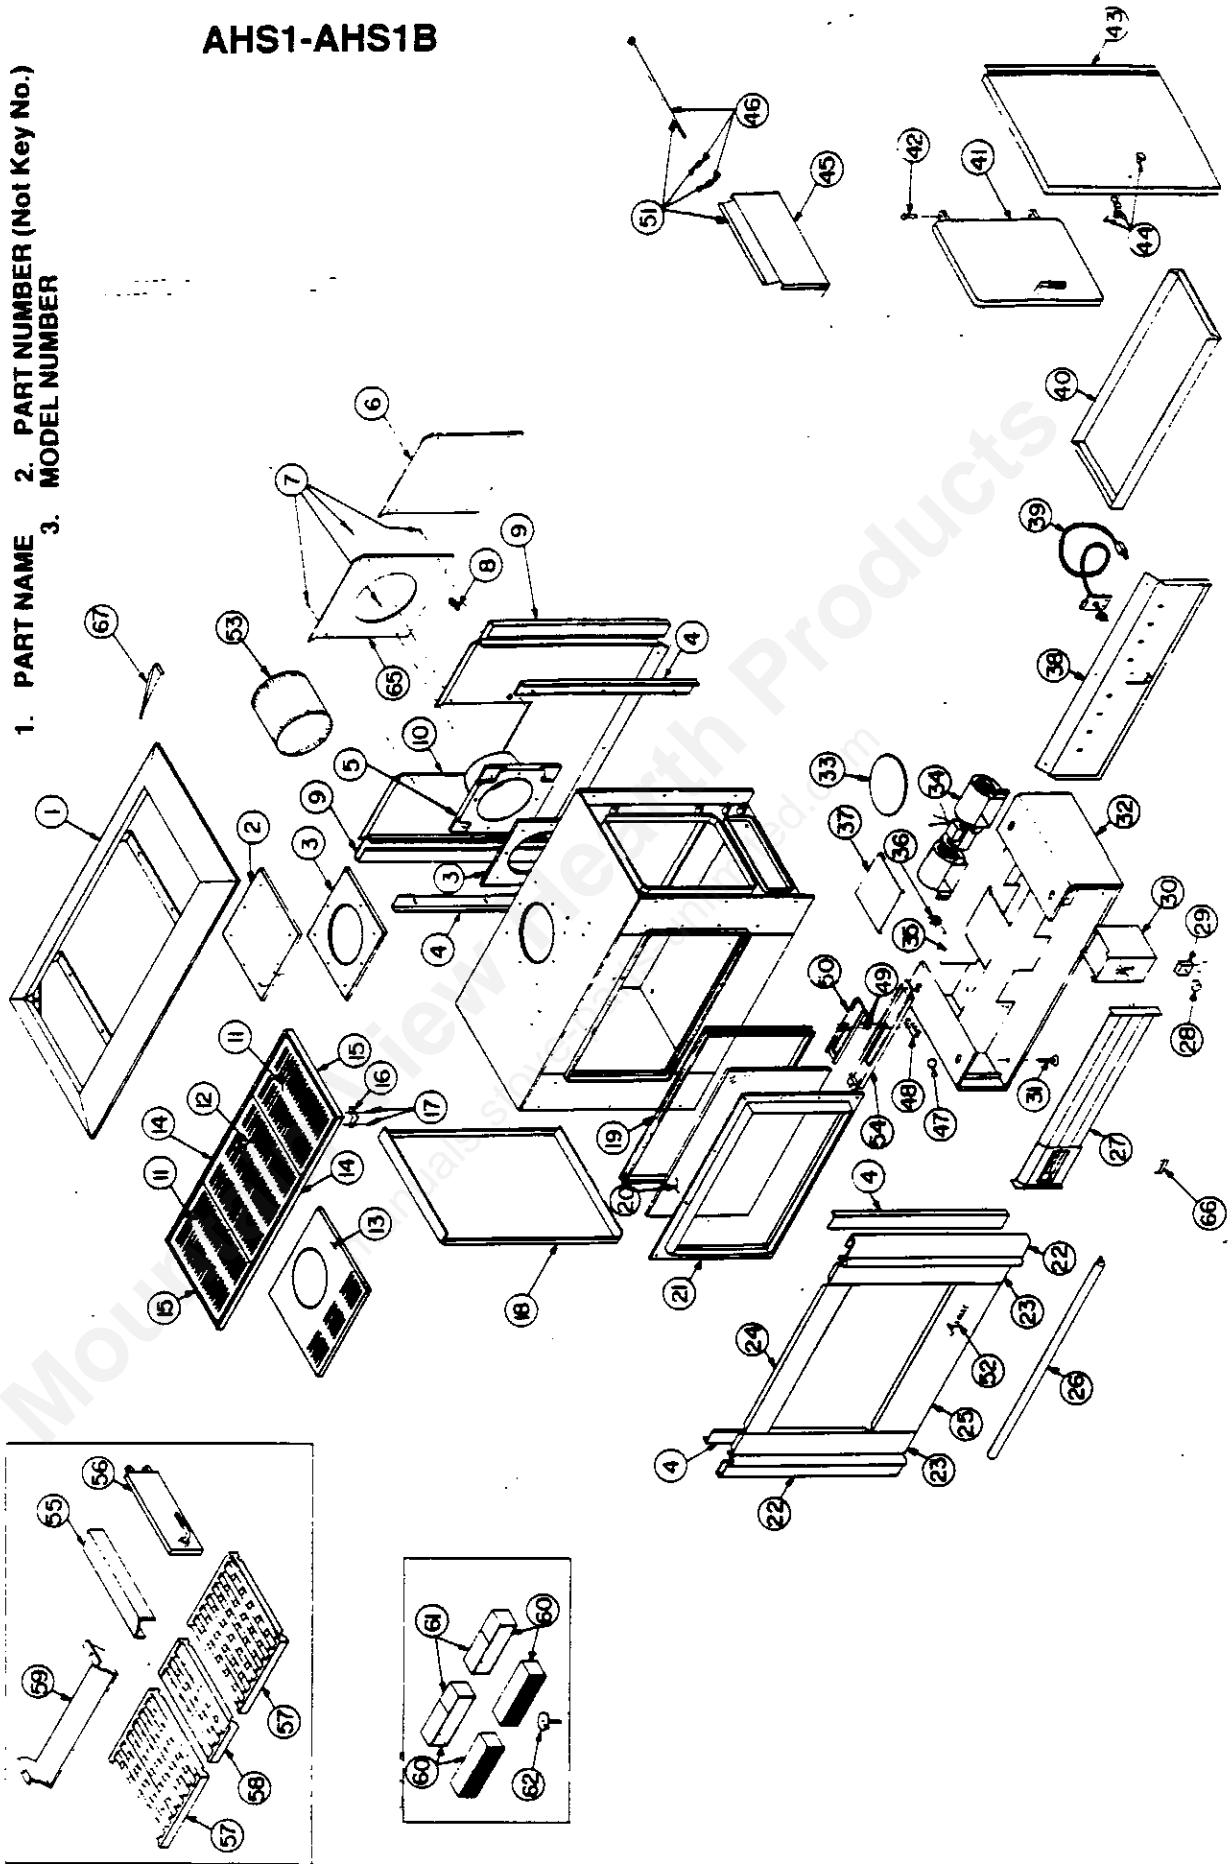

AHS1-AHS1B

ORDER ALL REPAIR PARTS FROM YOUR ASHLEY DEALER
BY SUPPLYING THE FOLLOWING INFORMATION:

1. PART NAME
2. PART NUMBER (Not Key No.)
3. MODEL NUMBER