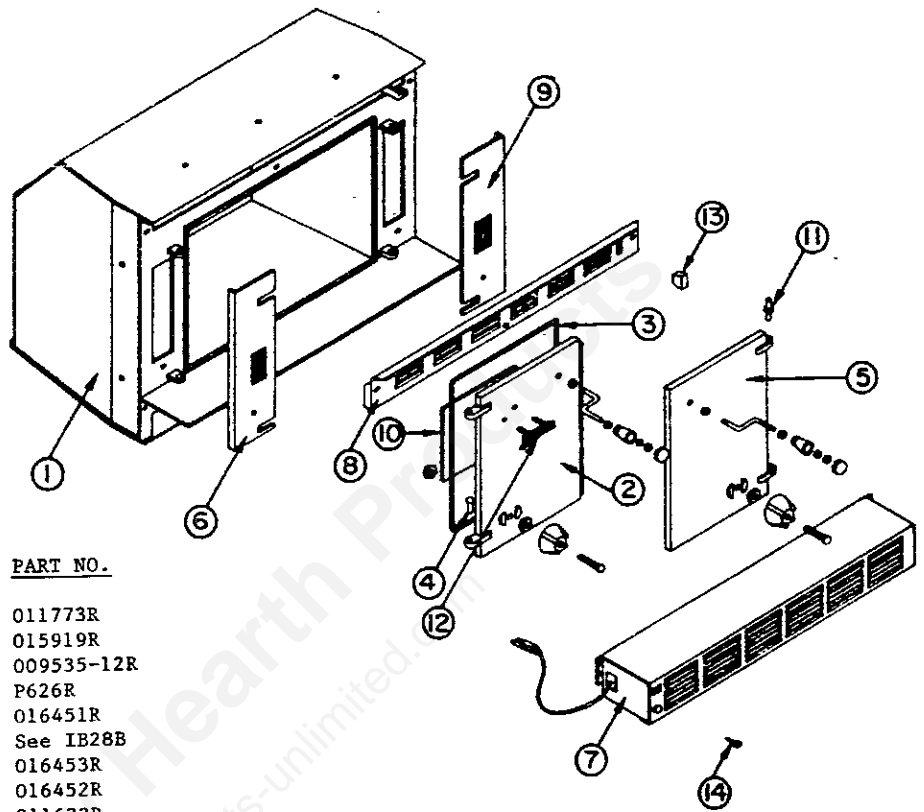

PARTS DESCRIPTION FOR AIB2820

KEY NO.	DESCRIPTION	PART NO.
1	Firebox	011773R
2	Left feed door	015919R
3	Rope	009535-12R
4	Rivet	P626R
6	Panel, left	016451R
7	Blower	See IB28B
8	Panel, top	016453R
9	Panel, right	016452R
10	Radiation shield	011622R
11	Hinge pin	011890R
12	Ashley logo	013684R
13	Knob	015566R
14	Screw	*