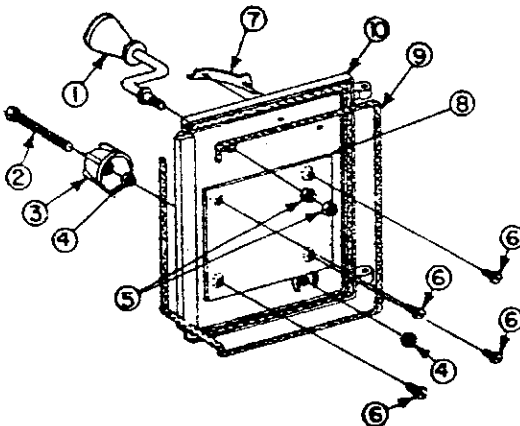

PARTS DESCRIPTION FOR AIB3624A

KEY NO.	DESCRIPTION	PART NO.
1	Damper assy.	018210R
2	Damper support	018212R
3	Control lever	018211R
4	Firebox & cabinet assy.	018209R
5	Panel, left front	015804R
6	Panel, top front	018324R
7	Rivet	P626R
8	Left feed door assy.	See Figure 6
9	Blower assy.	See IB36B
10	Right feed door assy.	See Figure 2
11	Knob	015566R
12	Panel, right front	015805R
13	Hinge pin	011890K

KEY NO.	DESCRIPTION	PART NO.
1	Handle assy.	018318R
2	Bolt	010419R
3	Spinner	013952R
4	Nut	"
5	Nut	"
6	Screw	"
7	Ashley logo	015307R
8	Radiation shield	016147R
9	Rope	009535-12R
10	Left door & rope	020109R

*Purchase locally

KEY NO.	DESCRIPTION	PART NO.
1	Handle assy.	018318R
2	Bolt	010419R
3	Spinner	013952R
4	Nut	"
5	Latch & fasteners	020054R
6	Right door & rope	020110R
7	Rope 1/2" dia.	009535-05R
8	Screw	"
9	Radiation shield	015818R

*Purchase locally