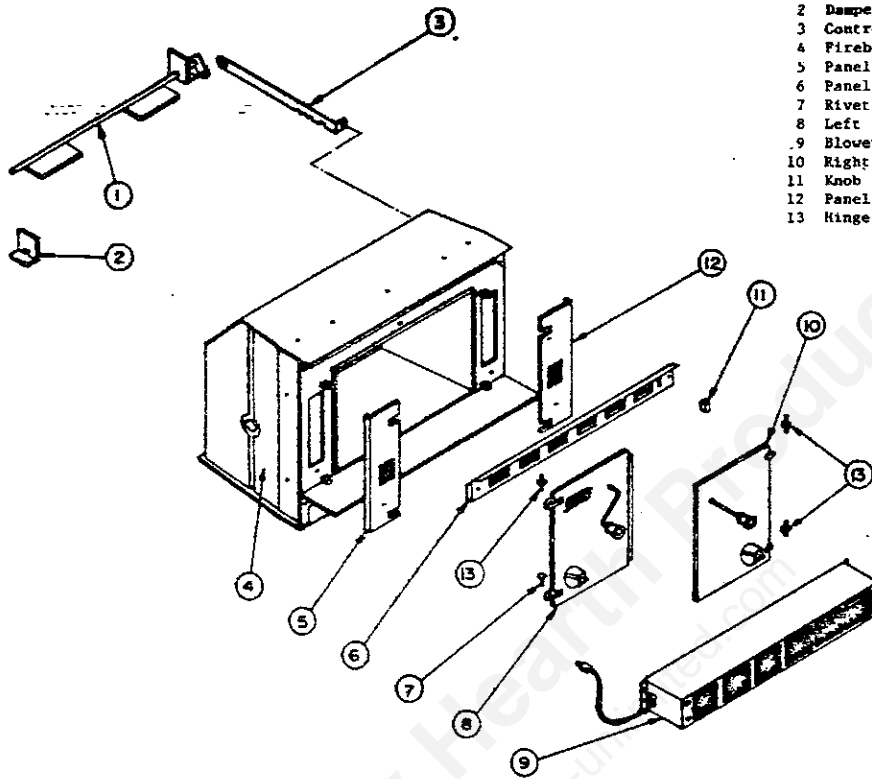

PARTS DESCRIPTION FOR AIB3624A

KEY NO.	DESCRIPTION	PART NO.
1	Damper assy.	018210R
2	Damper support	018212R
3	Control lever	018211R
4	Firebox & cabinet assy.	018209R
5	Panel, left front	015804R
6	Panel, top front	018324R
7	Rivet	P626R
8	Left feed door assy.	See Figure 6
9	Blower assy.	See IB36B
10	Right feed door assy.	See Figure 2
11	Knob	015566R
12	Panel, right front	015805R
13	Hinge pin	011890K

KEY NO.	DESCRIPTION	PART NO.
1	Handle assy.	018318R
2	Bolt	010419R
3	Spinner	013952R
4	Nut	"
5	Nut	"
6	Screw	"
7	Ashley logo	015307R
8	Radiation shield	016147R
9	Rope	009535-12R
10	Left door & rope	020109R

*Purchase locally

KEY NO.	DESCRIPTION	PART NO.
1	Handle assy.	018318R
2	Bolt	010419R
3	Spinner	013952R
4	Nut	"
5	Latch & fasteners	020054R
6	Right door & rope	020110R
7	Rope 1/2" dia.	009535-05R
8	Screw	"
9	Radiation shield	015818R

*Purchase locally