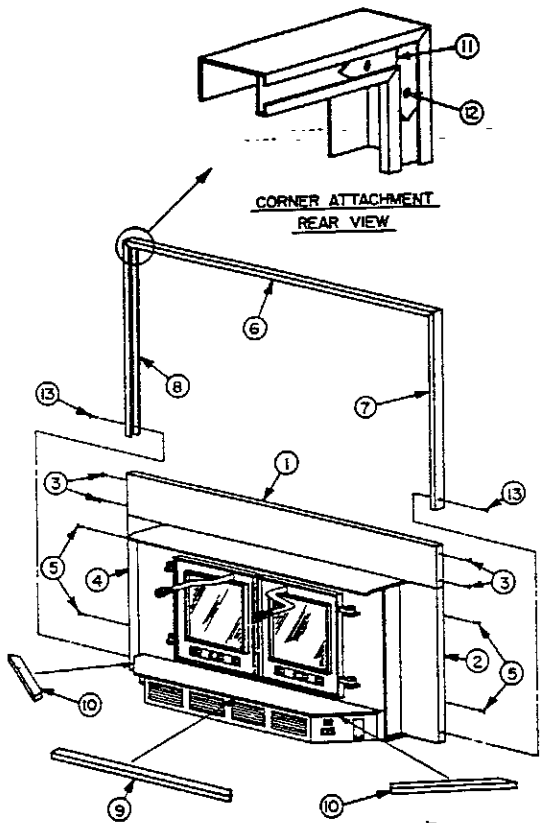

OPTIONAL ACCESSORIES

KEY NO.	PART NAME	QTY. Per Unit	MODEL S1	MODEL S2
			PART NO.	PART NO.
1	Surround Top Assy.	1	025020	025035
2	Surround Side Right Assy.	1	025024	025039
3	Screw (No. 8 x 1/2 Type AB)	4		
4	Surround Side Left Assy.	1	025028	025043
5	Screw 1/4 - 20 x 1/2 Lg Mach.	4		

* Purchase Locally

KEY NO.	PART NAME	QTY. Per Unit	MODEL BK3	MODEL BK4
			PART NO.	PART NO.

The BK3 is an optional Decorative accessory sized to fit the S1 Surround Kit.

The BK4 is an optional Decorative accessory sized to fit the S2 Surround Kit.

The BK3 & BK4 Kits consist of the following items:

6	Trim Top	1	--	--
7	Trim Right Side	1	--	--
8	Trim Left Side	1	--	--
9	Trim Front (For Ash Lip)	1	--	--
10	Trim End (For Ash Lip)	2	--	--
11	Corner Key	2	024034	024034
12	Set Screw (#8 - 32 x 1/8)	4	024035	024035
13	Screw (#10 x 1/2 Type A)	2		

* Purchase Locally

** Individual parts cannot be purchased separately. You must order complete model BK3 or BK4 for replacement.