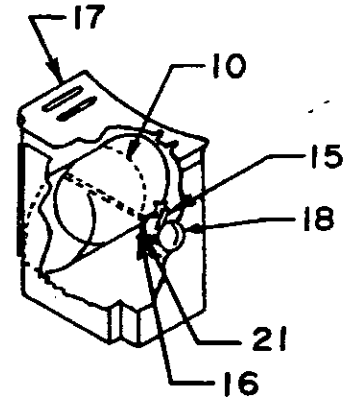

PARTS DESCRIPTION FOR MODEL 25HFR

<u>KEY NO.</u>	<u>DESCRIPTION</u>	<u>PART NO.</u>
1	Body w/bottom only	002859R
2	Liner	003278R
3	Draft plate	005148R
4	Top, main	005153R
5	Top, register	005140R
6	Top, swing	005152R
7	Top, grille**	003130R
8	Reversible collar	003129R
9	Feet (4 req.)**	003128R
10	Ring damper assy.	002829R
11	Handle complete	002821R
12	Feed door & rope assy.	009158R
13	Feed door frame	005150R
14	Rope	013423R
15	Arm crank	P5280R
16	Thermostat spring	002828R
17	Thermostat case	003263R
18	Thermostat knob	002827R
19	Thermostat complete	031705R
20	Spring	*
21	Cup washer	*
22	Cast latch	P5236R
23	Bottom	003280R

*Purchase locally

**Nickel parts no longer available.