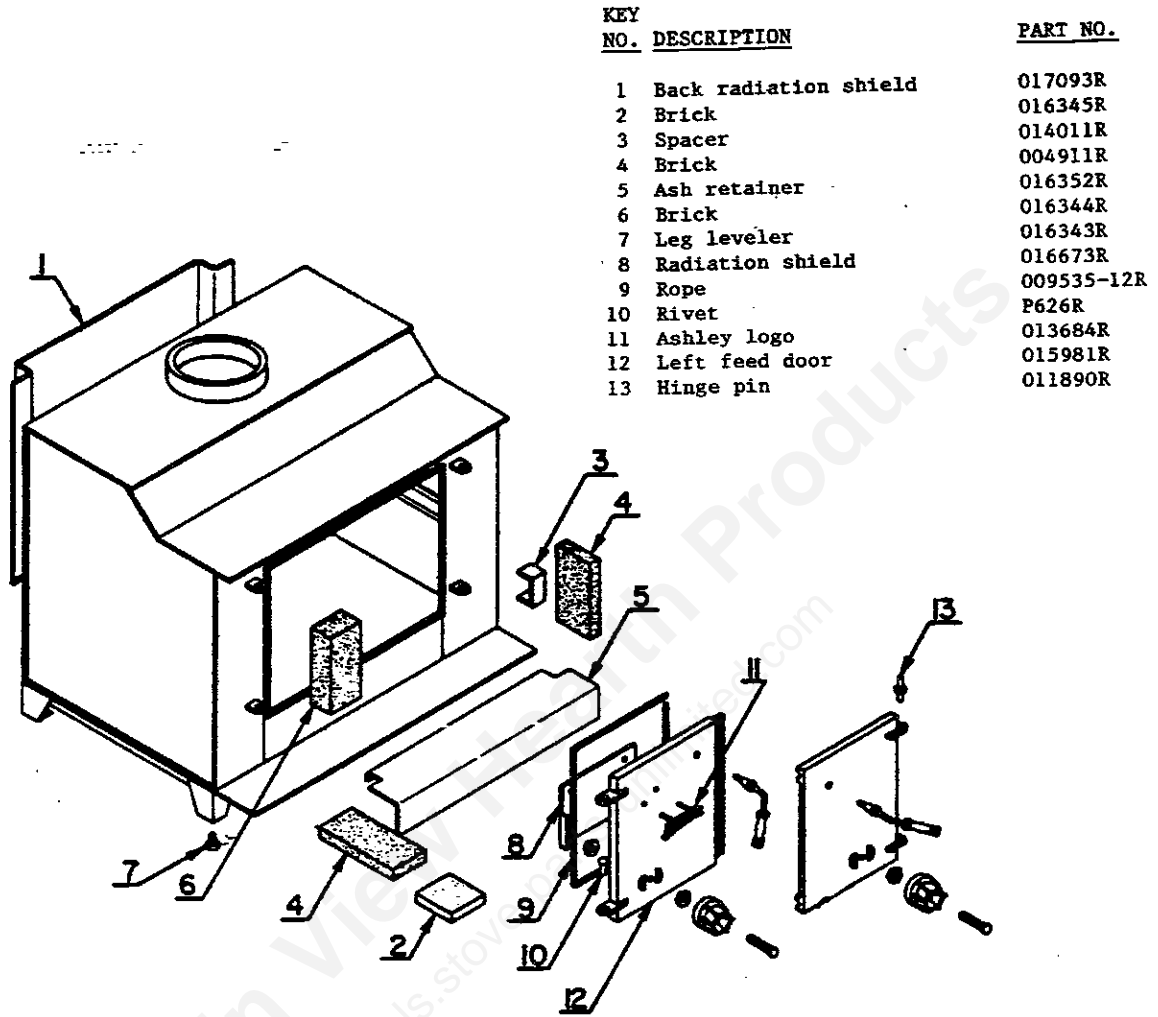

PARTS DESCRIPTION FOR ARH23

KEY NO.	DESCRIPTION	PART NO.
1	Back radiation shield	017093R
2	Brick	016345R
3	Spacer	014011R
4	Brick	004911R
5	Ash retainer	016352R
6	Brick	016344R
7	Leg leveler	016343R
8	Radiation shield	016673R
9	Rope	009535-12R
10	Rivet	P626R
11	Ashley logo	013684R
12	Left feed door	015981R
13	Hinge pin	011890R

KEY NO.	DESCRIPTION	PART NO.
1	Handle	017063R
2	Bolt	016680R
3	Spinner	013952R
4	Nut	010427R
5	Latch	013243R
6	Locknut	012199R
7	Right feed door	015983R
8	Rope	009535-13R
9	Radiation shield	016674R
10	Washer	P831R
11	Screw	P370R