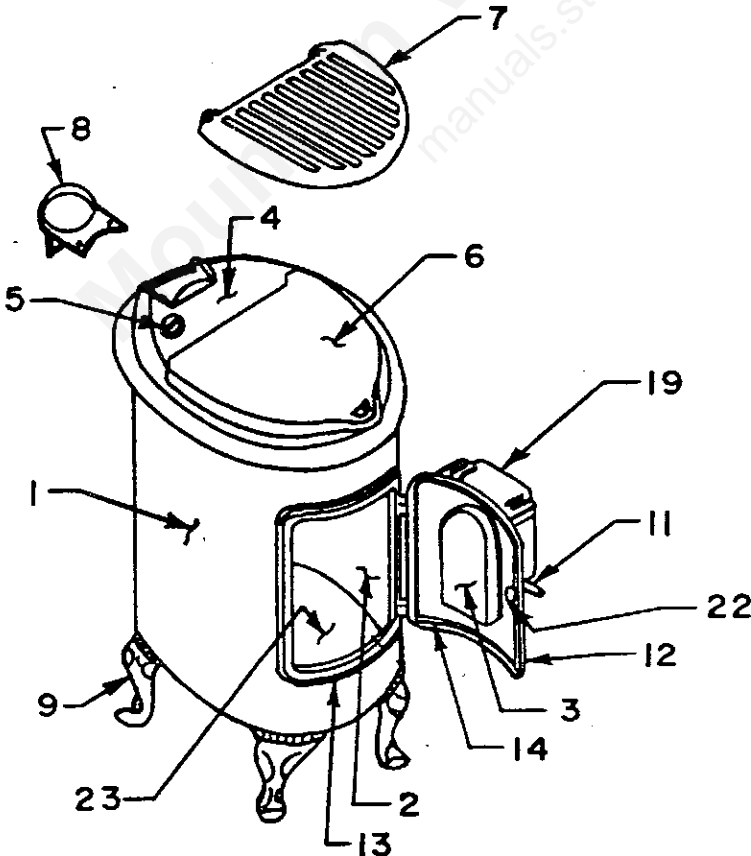

PARTS DESCRIPTION FOR MODEL 25HFR

<u>KEY NO.</u>	<u>DESCRIPTION</u>	<u>PART NO.</u>
1	Body w/bottom only	002859R
2	Liner	003278R
3	Draft plate	005148R
4	Top, main	005153R
5	Top, register	005140R
6	Top, swing	005152R
7	Top, grille**	003130R
8	Reversible collar	003129R
9	Feet (4 req.)**	003128R
10	Ring damper assy.	002829R
11	Handle complete	002821R
12	Feed door & rope assy.	009158R
13	Feed door frame	005150R
14	Rope	013423R
15	Arm crank	P5280R
16	Thermostat spring	002828R
17	Thermostat case	003263R
18	Thermostat knob	002827R
19	Thermostat complete	031705R
20	Spring	*
21	Cup washer	*
22	Cast latch	P5236R
23	Bottom	003280R

*Purchase locally

**Nickel parts no longer available.