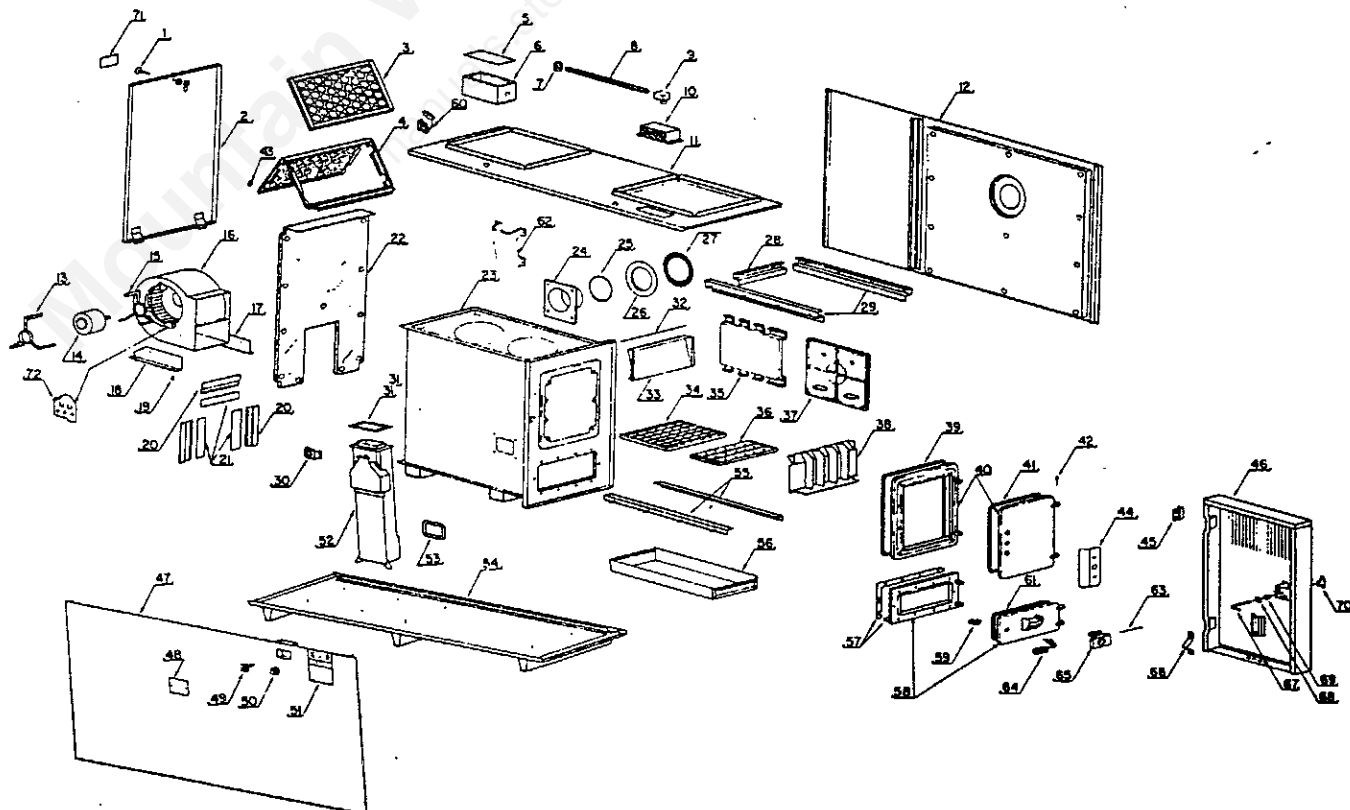

KEY NO.	DESCRIPTION	PART NO.
39	Ceramic fiber rope FD frame	008142-02R
40	Feed door assy.	
41	Fiberglass rope, feed door	009535-03R
42	Steel rivet	P626R
43	Snap bushing	009988R
44	Radiation shield	008804R
45	Hinge	010779R
46	Front cabinet door	008107R
47	Insulated side left cabinet	008821R
48	Fan switch cover	008817R
49*	Fan thermostat control	008716R
50	Control knob	000058R
51	Control panel plate	008124R
52	Damper frame assy.	007916R
53	Down draft tube gasket	007812R
54	Base assy.	008800R
55	Grate support angle assy.	007928R
56	Ash pan	006562R
57	Ash door frame gasket	007844R
58	Frame and ash door assy.	009984R
59	Latch	P5236R
60	Strain relief bushing	009989R
61	Fiberglass rope ash door	009535-04R
62	Flue collar baffle	009911R
63	Inlet cover rod	008724R
64	Handle	006088R
65	Inlet assy.	007943R
66	Inlet closing spring	008541R
67	Handle shaft	009316-02R
68	Washer	009665R
69	Spring	009315R
70	Handle cab. door	009313R
71	Filter label	006756R
72	Motor hanger support	008468R
73	Rear liner	010738R
	Liners, set	020795R
	Grates, set	020769R

**Replaced by:

Feed door & rope assy.	016070R
Handle shaft	014507R
Handle knob	015402R
Latch	014713R

*NOTE: Part no. 008716R has been replaced by part no. 022954R