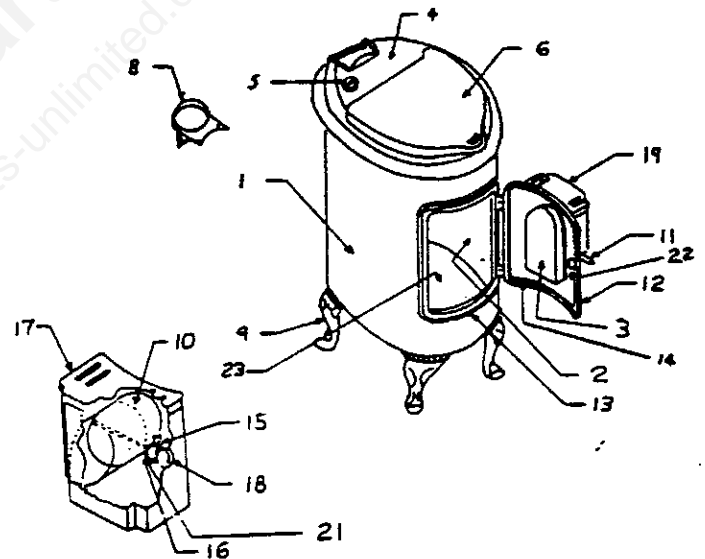

PARTS DESCRIPTION FOR MODEL 23HF

<u>KEY NO.</u>	<u>DESCRIPTION</u>	<u>PART NO.</u>
1	Body w/bottom only	003271R
2	Lining only	23HF-072-2R
3	Draft plate	005148R
4	Top, main	23HF012-106R
5	Top, register	005140R
6	Top, swing	23012-107R
8	Reversible collar	003129R
9	Feet (4 req.)	003128R
10	Bimetal cup & damper assy.	002830R
11	Front handle	002821R
12	Front door	009158R
13	Front door frame	005150R
14	Door gasket rope w/glue	013423R
15	Arm crank	P5280R
16	Thermostat spring	002828R
17	Thermostat case	003263R
18	Thermostat knob	002827R
19	Thermostat complete	002823R
21	Cup washer	N/A
22	Latch	P5236R
23	Bottom	23HF-012-1041R

PARTS DESCRIPTION FOR MODELS 23CF & 23EF

<u>KEY NO.</u>	<u>DESCRIPTION</u>	<u>PART NO.</u>
1	Body w/bottom only	003271R
2	Lining only	23HF-072-2R
3	Draft plate	005148R
4	Top, main	23HF012-106R
5	Top, register	005140R
6	Top, swing	23012-107R
8	Reversible collar	003129R
9	Feet (4 req.)	003128R
10	Bimetal cup & damper	002830R
11	Front handle	002821R
12	Front door	N/A
13	Front door frame	N/A
14	Door gasket	N/A
15	Arm crank	P5280R
16	Thermostat spring	002828R
17	Thermostat case	003263R
18	Thermostat knob	002827R
19	Thermostat complete	002823R
20	Spring	N/A
21	Cup washer	N/A
22	Latch	P5236R
23	Bottom	23HF-012-1041R

NOTE: Base assembly for 23CF not available.

PARTS DESCRIPTION FOR MODELS 23C & 23E

<u>KEY NO.</u>	<u>DESCRIPTION</u>	<u>PART NO.</u>
3	Draft plate	23012-105R
4	Top, main	23HF012-106R
5	Top, swing	23012-107R
6	Reversible collar	003129R
7	Elbow, thermostat	25C-014-108R
8	Feet (4 req.)	003128R
9	Top register	005140R

NOTE: Parts not listed are not available.