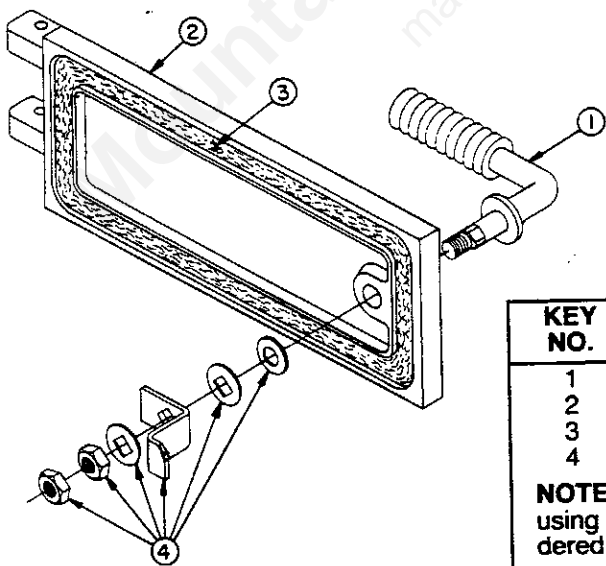

KEY NO.	PART NAME	QTY. Per Unit	PART. NUMBER
1	Handle Assy.	1	015905
2	Door Ash & Rope Assy.	1	035756
3	Rope Fiberglass	1	012053-01
4	Latch & Latch Fasteners	1	035395

NOTE: The complete ash door assembly may be ordered by using part number 035399 or individual components may be ordered as described above.