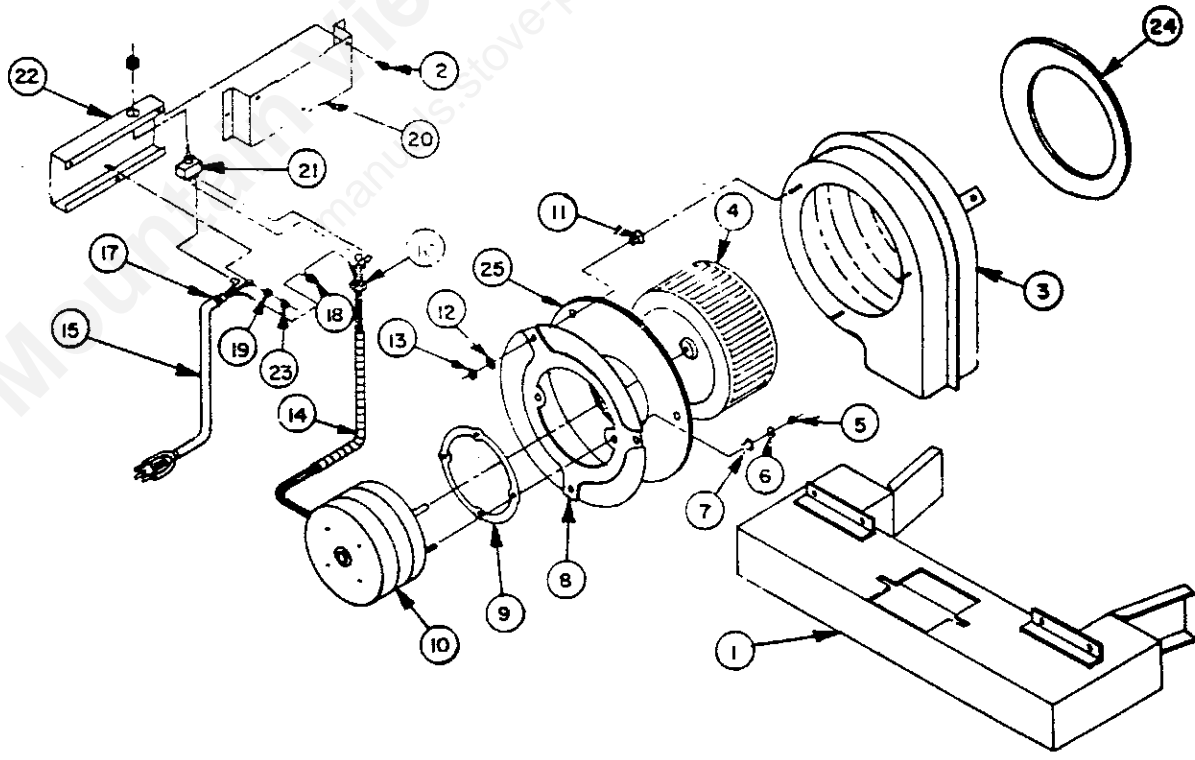

PARTS DESCRIPTION FOR MIB1

<u>KEY</u>	<u>NO. DESCRIPTION</u>	<u>PART NO.</u>
	1 Air distribution duct	026833R
	2 Screw, No. 8 x 1/4	*
	3 Blower housing	017017R
	4 Blower wheel	010010R
	5 Nut, No. 8-32	*
	6 Flat washer, No. 10	*
	7 Rubber grommet 1/2 dia.	P6163R
	8 Motor mount plate	016119R
	9 Rubber gasket 3" ID	015255R
	10 Motor assy.	010008R
	11 Rubber vibration bushing	015257R
	12 Rubber vibration washer	015256R
	13 Nut/washer No. 10-24	P609R
	14 Flexible metal conduit	008973R
	15 Cordset assy.	011524R
	16 Conduit connector	008611R
	17 Strain relief bushing	003365R
	18 Wire nut	*
	19 Tooth lock washer, No. 10	*
	20 Wiring box cover	010015R
	21 Toggle switch	010019R
	22 Wiring box	017015R
	23 Nut, No. 10-24	*
	24 Blower mount gasket	006138R
	25 Blower plate gasket	015153R

*Purchase locally