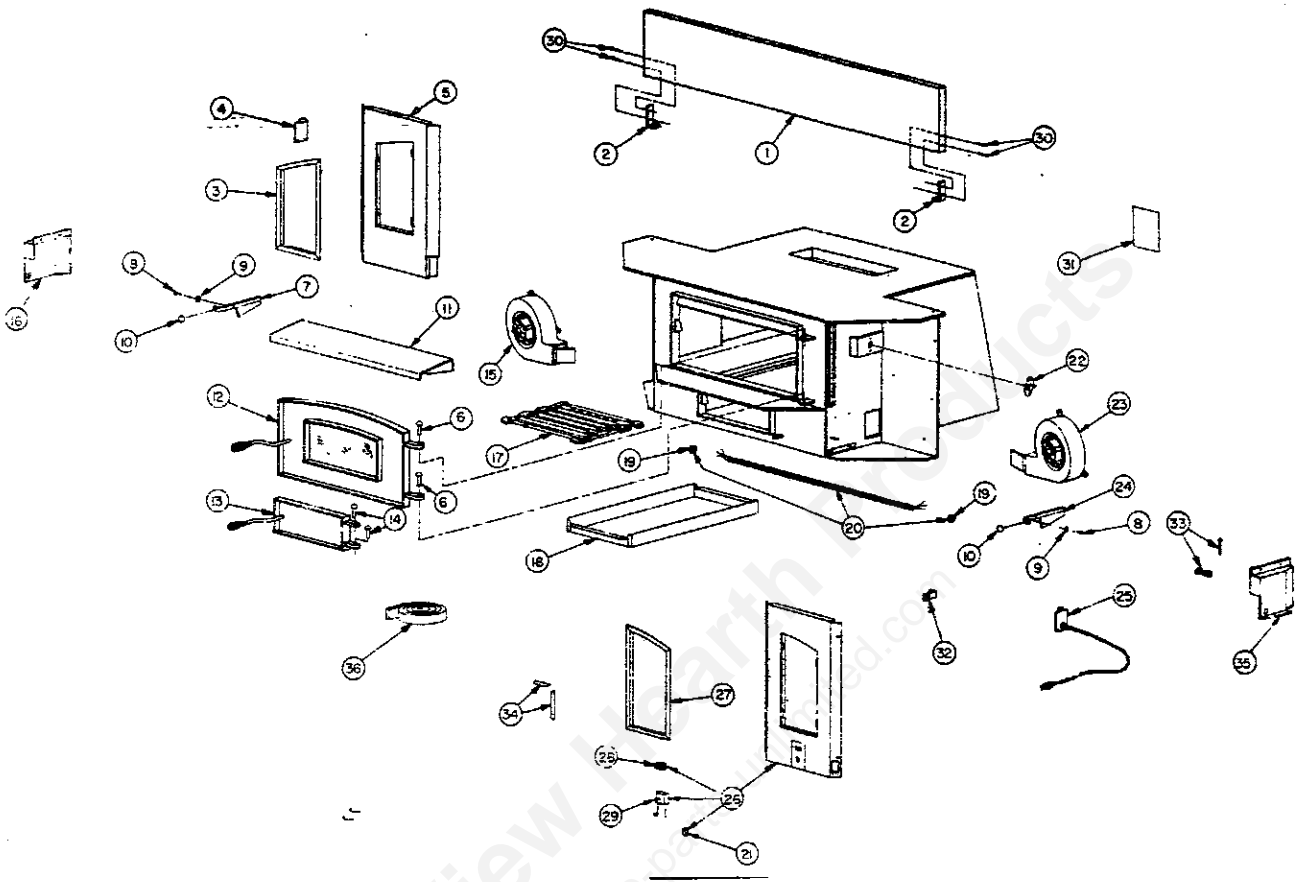

PARTS DESCRIPTION FOR AH11 & AH11B