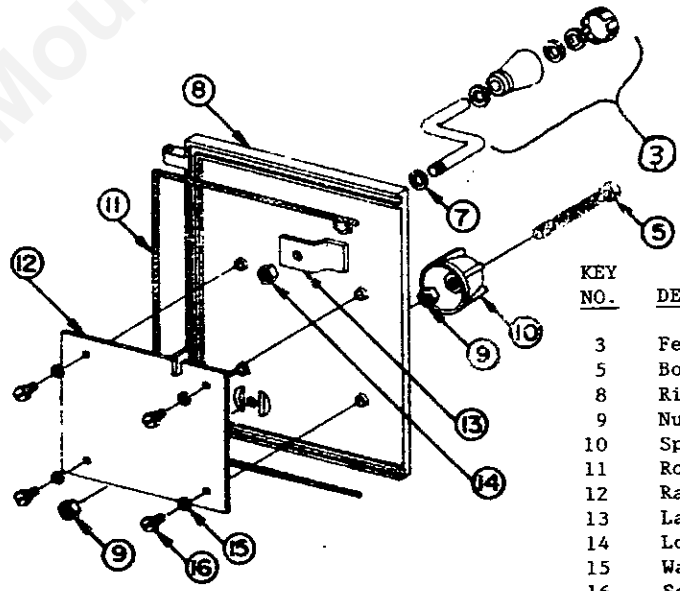

KEY NO.	DESCRIPTION	PART NO.
3	Feed door handle assy.	015809R
5	Bolt	010419R
8	Right feed door	015923R
9	Nut	010427R
10	Spinner	013952R
11	Rope	009535-13R
12	Radiation shield	015590R
13	Latch plate	013243R
14	Locknut	*
15	Washer	*
16	Screw	*

*Purchase locally