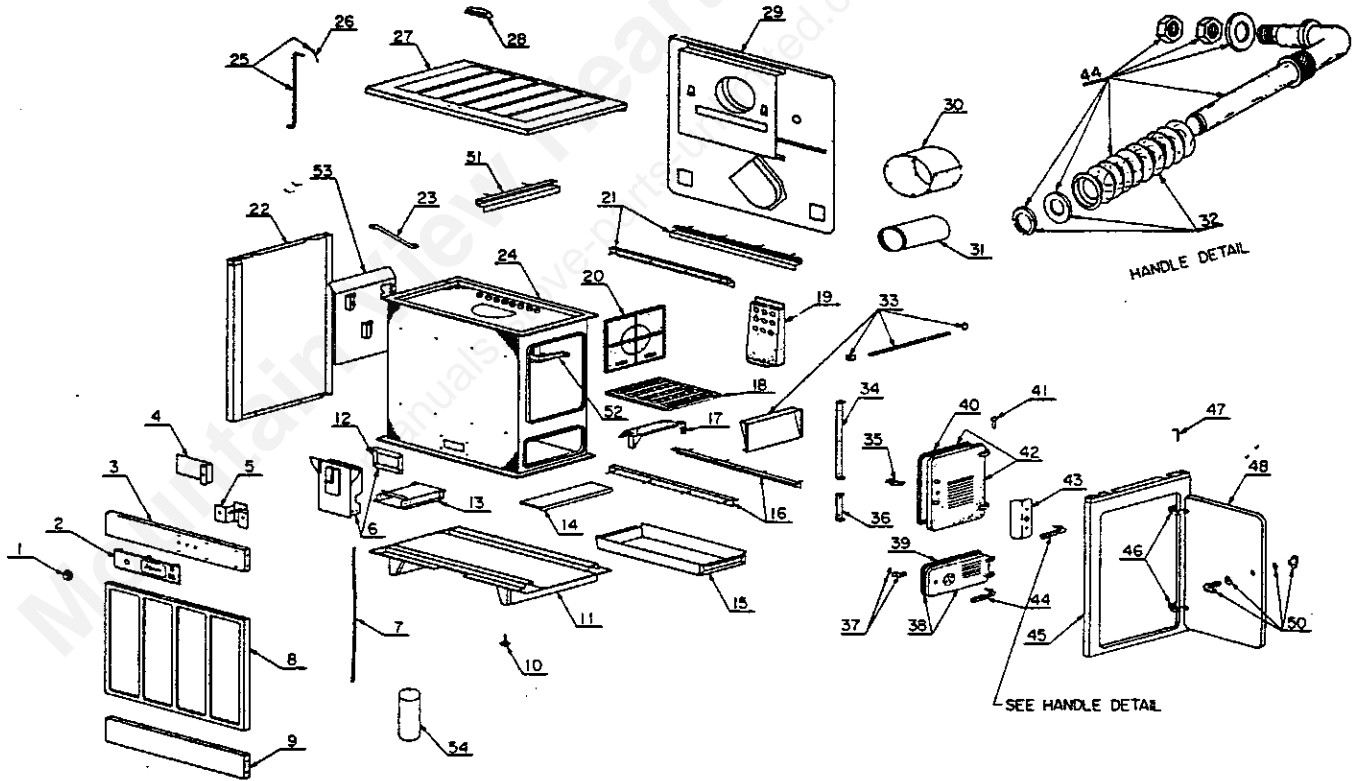

*Purchase locally.

NOTE: Slick finish cabinet parts manufactured BEFORE Nov. 1984

KEY NO.	DESCRIPTION	PART NO.
22	Side cabinet left ptd. assy.	010310R
27	Top cabinet ptd. assy.	19707R
45	Side cabinet right ptd. assy.	010076R
48	Door cabinet ptd. assy.	010276R