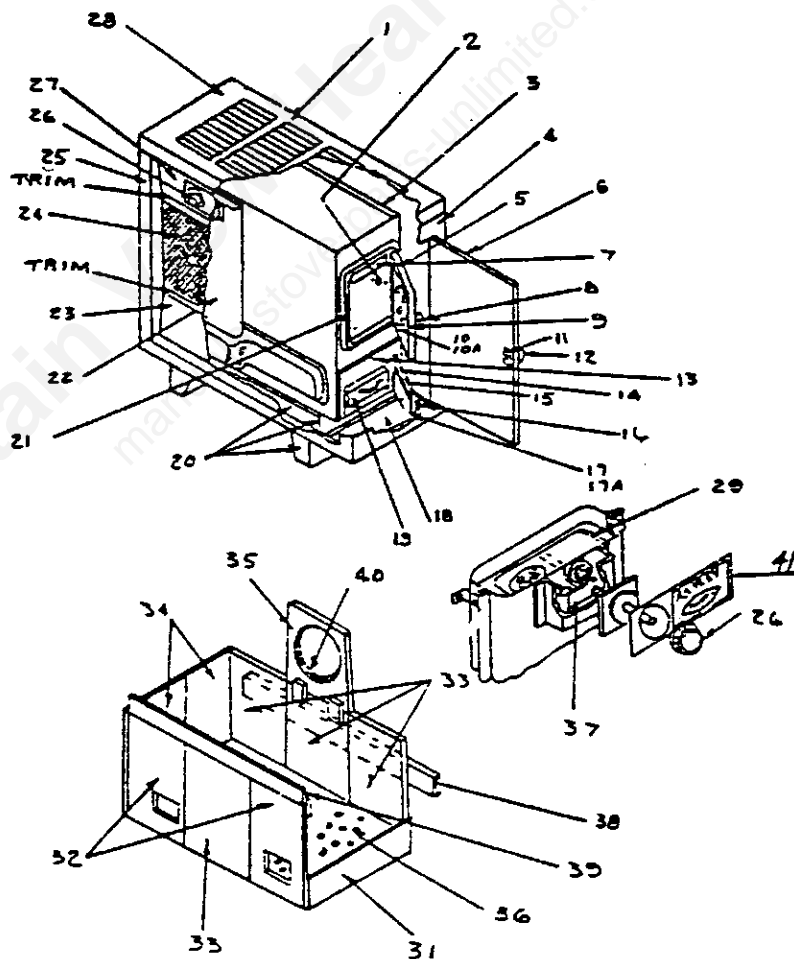

KEY NO.	DESCRIPTION	PART NO.
19	Ash pan	CF7803R
20	Base complete (CF1109)	017242R
21	FD frame cast iron (5241)	001870R
22	T-stat complete (H-501-25)	020767R
23	Front panel bottom	**
24	Front center grill (C25301)	001699R
25	Left side panel	**
26	Knob thermostat (P6212)	000058R
27	Top front panel	**
28	Top	**
29	Bi-metal cup & damper	CF9601R
30	Dial thermostat	P11507R
31	Front liner #31	005240R
32	Down draft liner #32	C60532R
33	Side liner #33	C60533R
34	Rear liner	C60534R
35	Collar liner AL (5204)	005539R
36	Grates, c.i. (2 req.) (S-096-23CI)	019789R
37	Arm crank assy. (CF9701)	008772R
39	Stiffener	N/A
40	Trim strip gold (2 req.)	P5273R
41	Thermostat dial	P11507R

**Front, top and left panels can be replaced by C60D parts but color and finish may be slightly different.