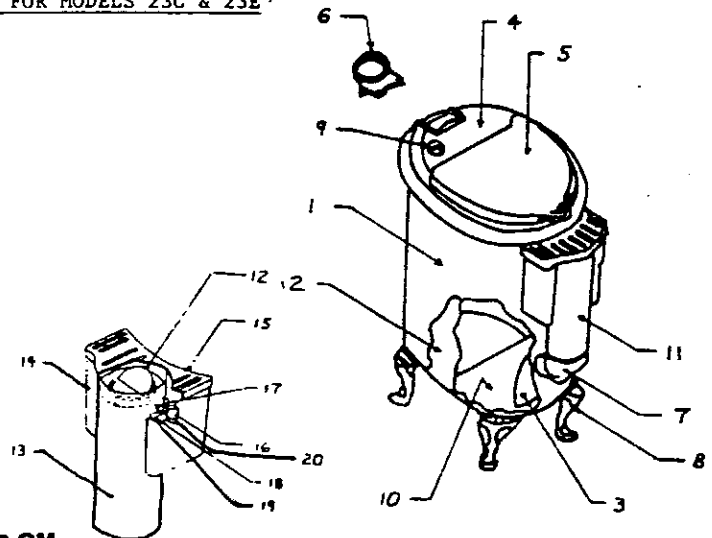

PARTS DESCRIPTION FOR MODELS 23C & 23E

<u>KEY NO.</u>	<u>DESCRIPTION</u>	<u>PART NO.</u>
3	Draft plate	23012-105R
4	Top, main	23HF012-106R
5	Top, swing	23012-107R
6	Reversible collar	003129R
7	Elbow, thermostat	25C-014-108R
8	Feet (4 req.)	003128R
9	Top register	005140R

NOTE: Parts not listed are not available.