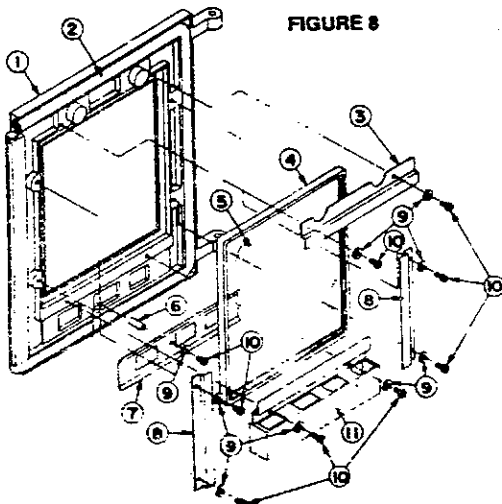

PARTS LIST DESCRIPTION FOR AIG3624

KEY NO.	DESCRIPTION	PART NO.
1	Damper assy., ptd.	018210R
2	Damper support	018212R
3	Firebox & cabinet assy.	018209R
4	Panel, left side	015804R
5	Rivet	P626R
6	Left feed door assy.	See Figure 8
7	Blower	See IB36B
8	Handle	018028R
9	Right feed door assy.	See Figure 7
10	Knob	015566R
11	Panel, top	018324R
12	Panel, right side	015805R
13	Control lever	018211K
14	Handle holder	018559R

KEY NO.	DESCRIPTION	PART NO.
1	Left FD & rope assy.	018289R
2	Rope	009535-11R
3	Glass retainer	018056R
4	Glass gasket	018062R
5	Glass	018060R
6	Air slide handle	018051R
7	Air slide, ptd.	018085R
8	Glass retainer	018053R
9	#10 split lock washer	P832R
10	10-24 x 3/8 hex head screw	P330R
11	Air slide support	023594R

KEY NO.	DESCRIPTION	PART NO.
1	Right FD & rope assy.	018288R
2	Latch shaft	018010R
3	Rope	009535-05R
4	Glass gasket	018062R
5	Glass	018060R
6	Air slide handle	018051R
7	Air slide, ptd.	018085R
8	Glass retainer	018053R
9	Air slide support	023594R
10	Glass retainer	018057R
11	Latch plate	018061R
12	Washer	018310R
13	Locknut 3/8-16 NC	014755R
14	#10 split lock washer	P832R
15	10-24 x 3/8 hex head screw	P330R