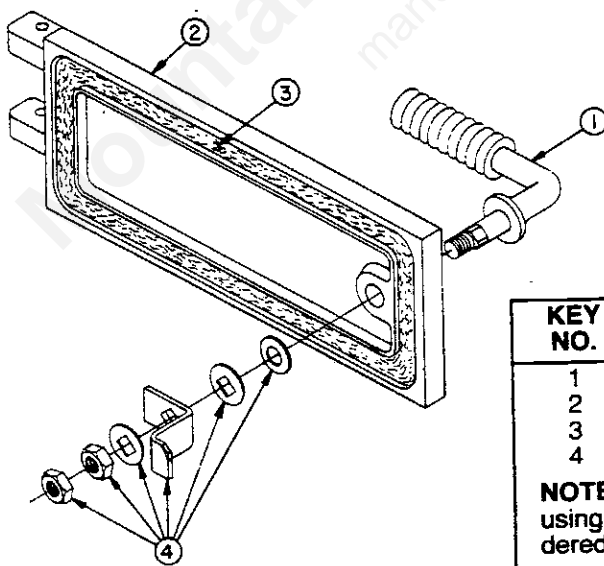

KEY NO.	PART NAME	QTY. Per Unit	PART. NUMBER
1	Handle Assy.	1	015905
2	Door Ash & Rope Assy.	1	035756
3	Rope Fiberglass	1	012053-01
4	Latch & Latch Fasteners	1	035395

NOTE: The complete ash door assembly may be ordered by using part number 035399 or individual components may be ordered as described above.