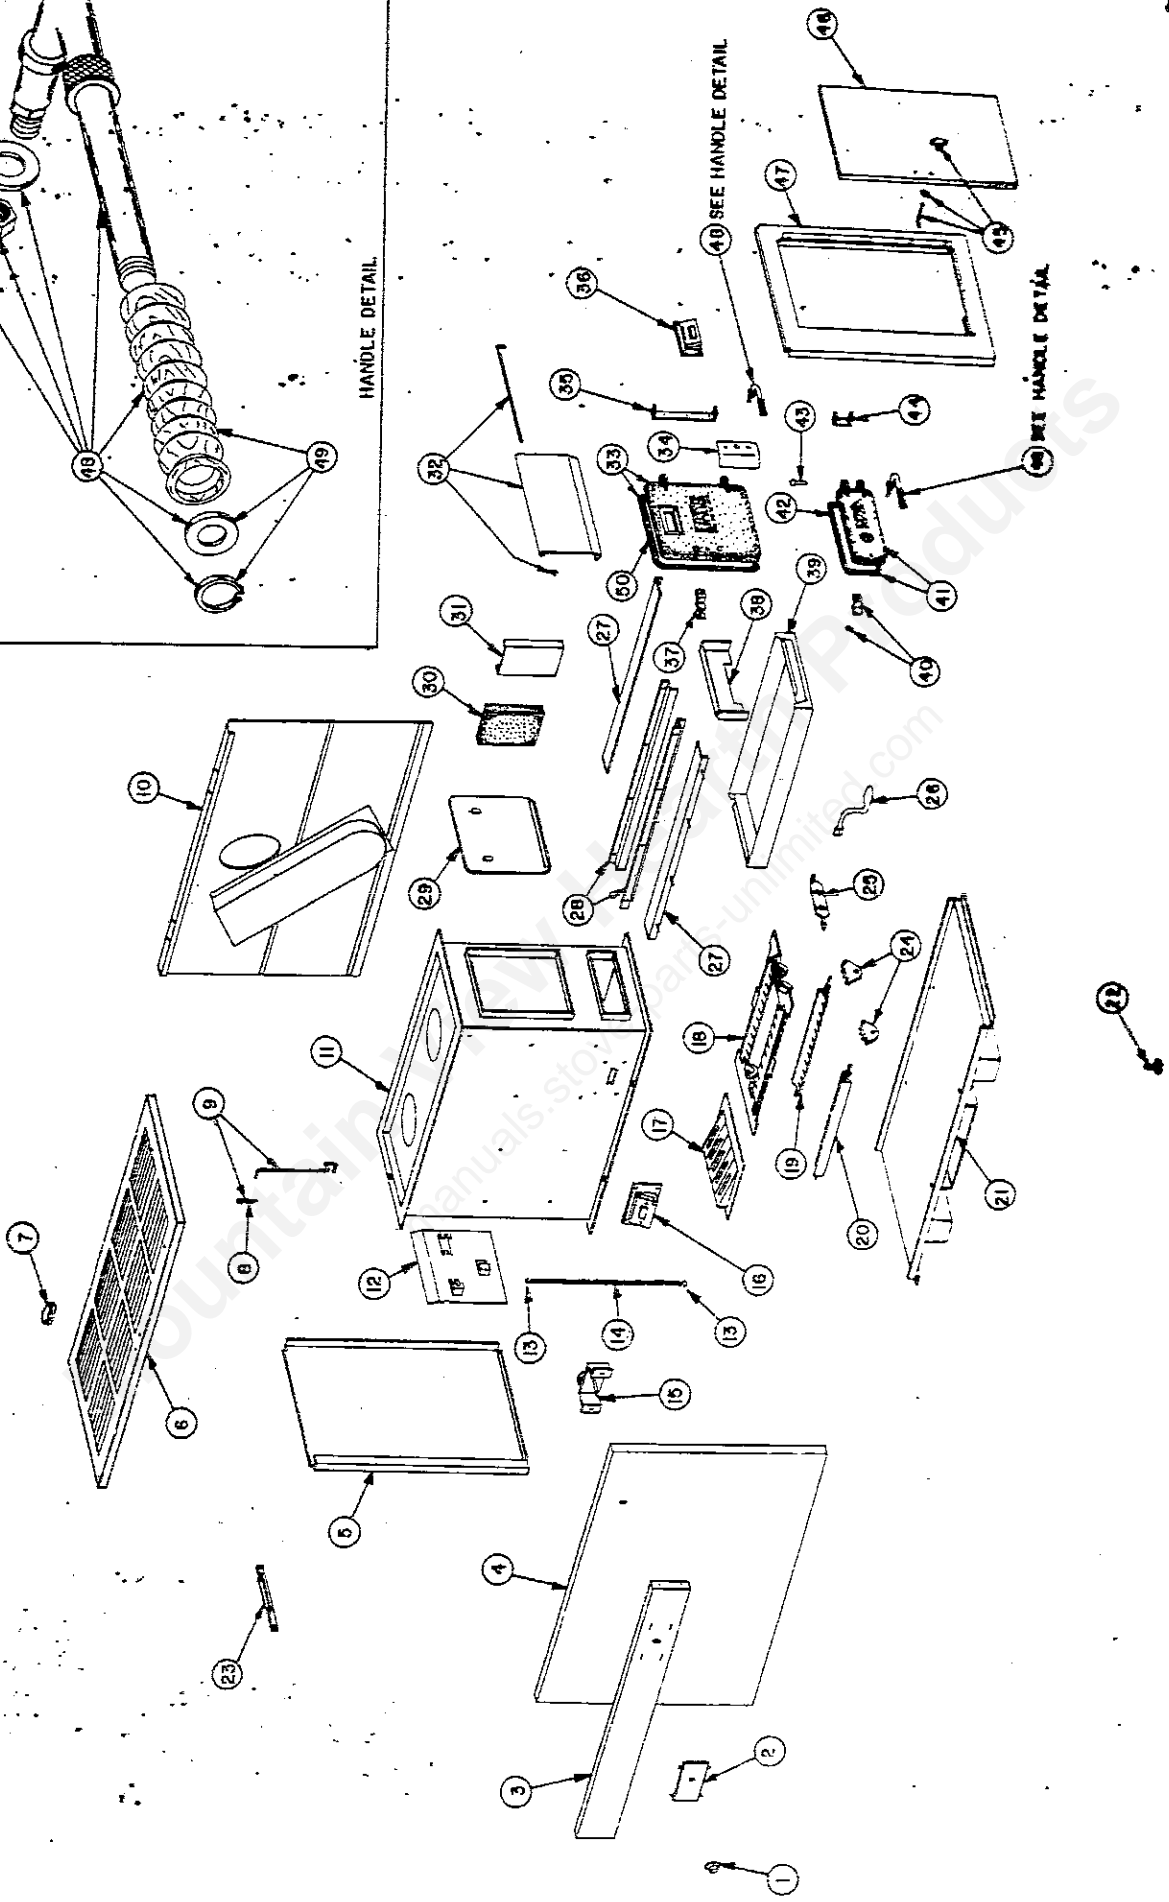

ACC20

ACC20

KEY NO.	PART NAME	QTY. Per Ill.	PART NUMBER
1	Knob Thermostat	1	004798
2	Plate Control	1	009309
3	Panel Top Front	1	029552
4	Trim & Screen Ptd. Assy.	1	028769
5	Side Left Cab. Ptd. Assy.	1	029551
6	Top Cabinet Assy. Ptd	1	029464
7	Handle Kit for Cab. Top	1	024805
8	Key Cotter (Fits 3/32 Dia.)	1	*
9	Rod & Key Kit	1	029205
10	Panel Back Assy. Ptd	1	029465
11	Unit Inner Assy. Ptd.	1	029344
12	Shield Radiation Kit	1	024964
13	Hook "S"	2	011641
14	Chain No. 16 Stl. Single Jack	1	013910
15	Thermostat Assy.	1	009006
16	Manifold Draft Kit	1	024966
17	Extension Grate	1	006345
18	Frame Grate	1	009852
19	Grate Right Shaker	1	007716
20	Grate Left Shaker	1	007717
21	Base Assy. Ptd.	1	028775
22	Leveler Heater	4	009041
23	Shield Bottom Radiation	1	029041
24	Cog Grate	2	007714
25	Cog Retainer Kit	1	024813
26	Handle Shaker	1	005256
27	Angle Grate Support Kit	2	026346
28	Retainer Side Brick Kit	2	024811
29	Liner Back Kit	1	024970
30	Brick Ceramic	10	004911
31	Extension Liner	2	029176
32	Curtain Smoke Kit	1	029207
33	Door Feed & Rope Assy.	1	029346
34	Shield Radiation Kit	1	024819
35	Hinge Kit for Feed Door	1	024907
36	Manifold Relief Assy.	1	018467
37	Latch for Feed Door	1	014713
38	Liner Front	1	029385
39	Pan Ash Assy.	1	006562
40	Latch Kit for Ash Door	1	024821
41	Door Ash & Rope Assy.	1	016069
42	Gasket Rope for Ash Door	1	009535-04
43	Pin Door	4	P626
44	Hinge Kit for Ash Door	1	024962
45	Handle & Latch Kit	1	024818
46	Door Cabinet Assy.	1	024640
47	Side Right Cab. Assy. Ptd.	1	029550
48	Handle Kit	2	024823
49	Handle Knob Kit	1	024822
50	Gasket Rope for Feed Door	1	009535-03
51	Brace Lft. & Rt. Top Ptd.	2	012159

**CUSTOMER NOTE: IN ADDITION TO THE REPAIR PART, KITS INCLUDE ANY REPLACEMENT FASTENERS WHICH WILL MOST LIKELY BE NEEDED TO INSTALL THE REPAIR PART.**

**ORDER ALL REPAIR PARTS FROM YOUR ASPEN DEALER BY SUPPLYING THE FOLLOWING INFORMATION:**

1. Part Name
2. Part Number (Not Key No.)
3. Model Number