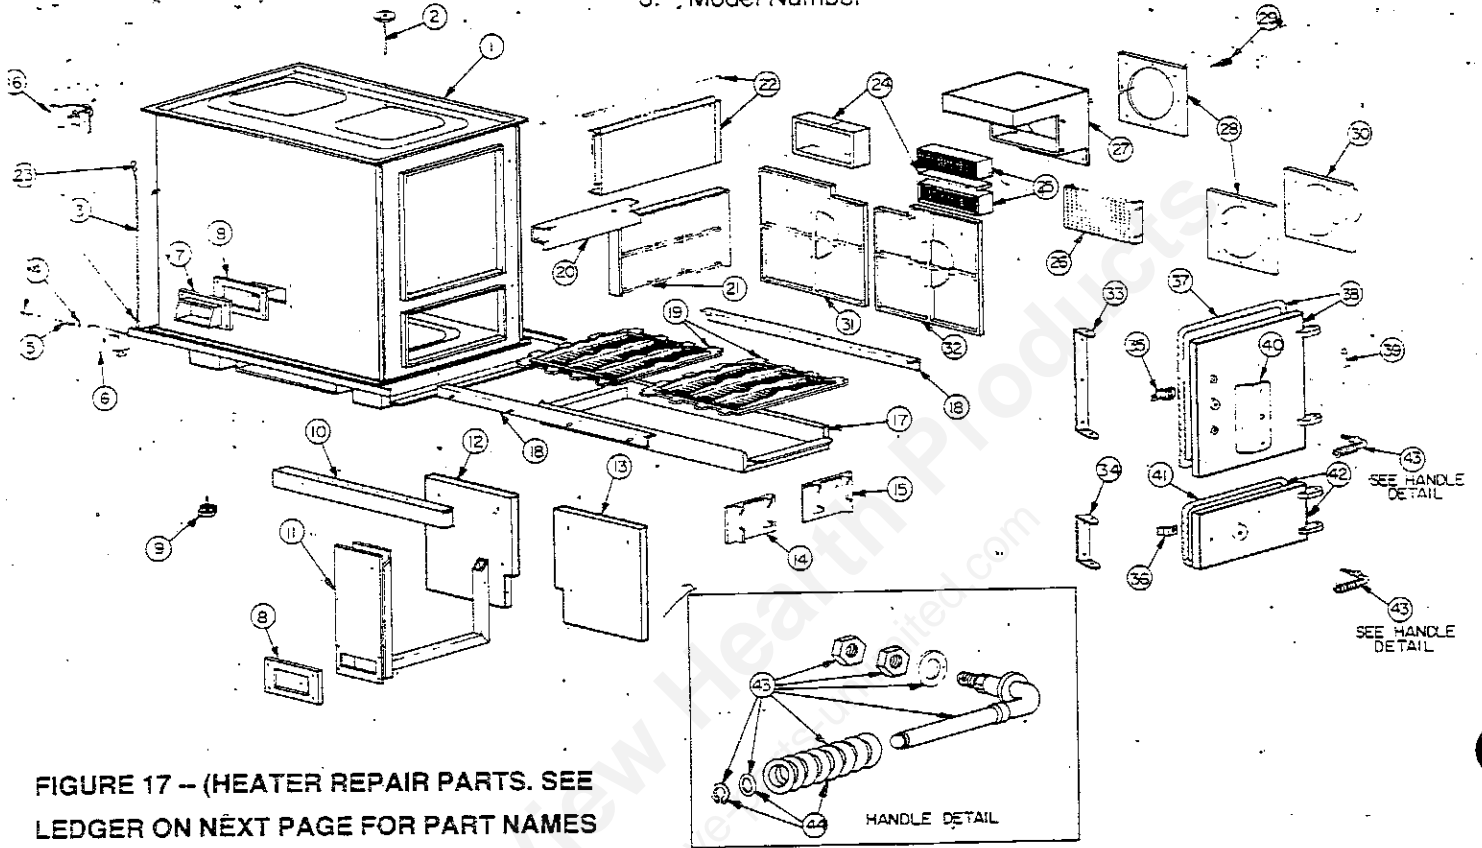

CKW

REPAIR PARTS

Order all repair parts from your King dealer by supplying the following information:

For repair parts, see Figure 17.

1. Part Name
2. Part Number (not key number)
3. Model Number

FIGURE 17 -- (HEATER REPAIR PARTS. SEE LEDGER ON NEXT PAGE FOR PART NAMES AND PART NUMBERS).