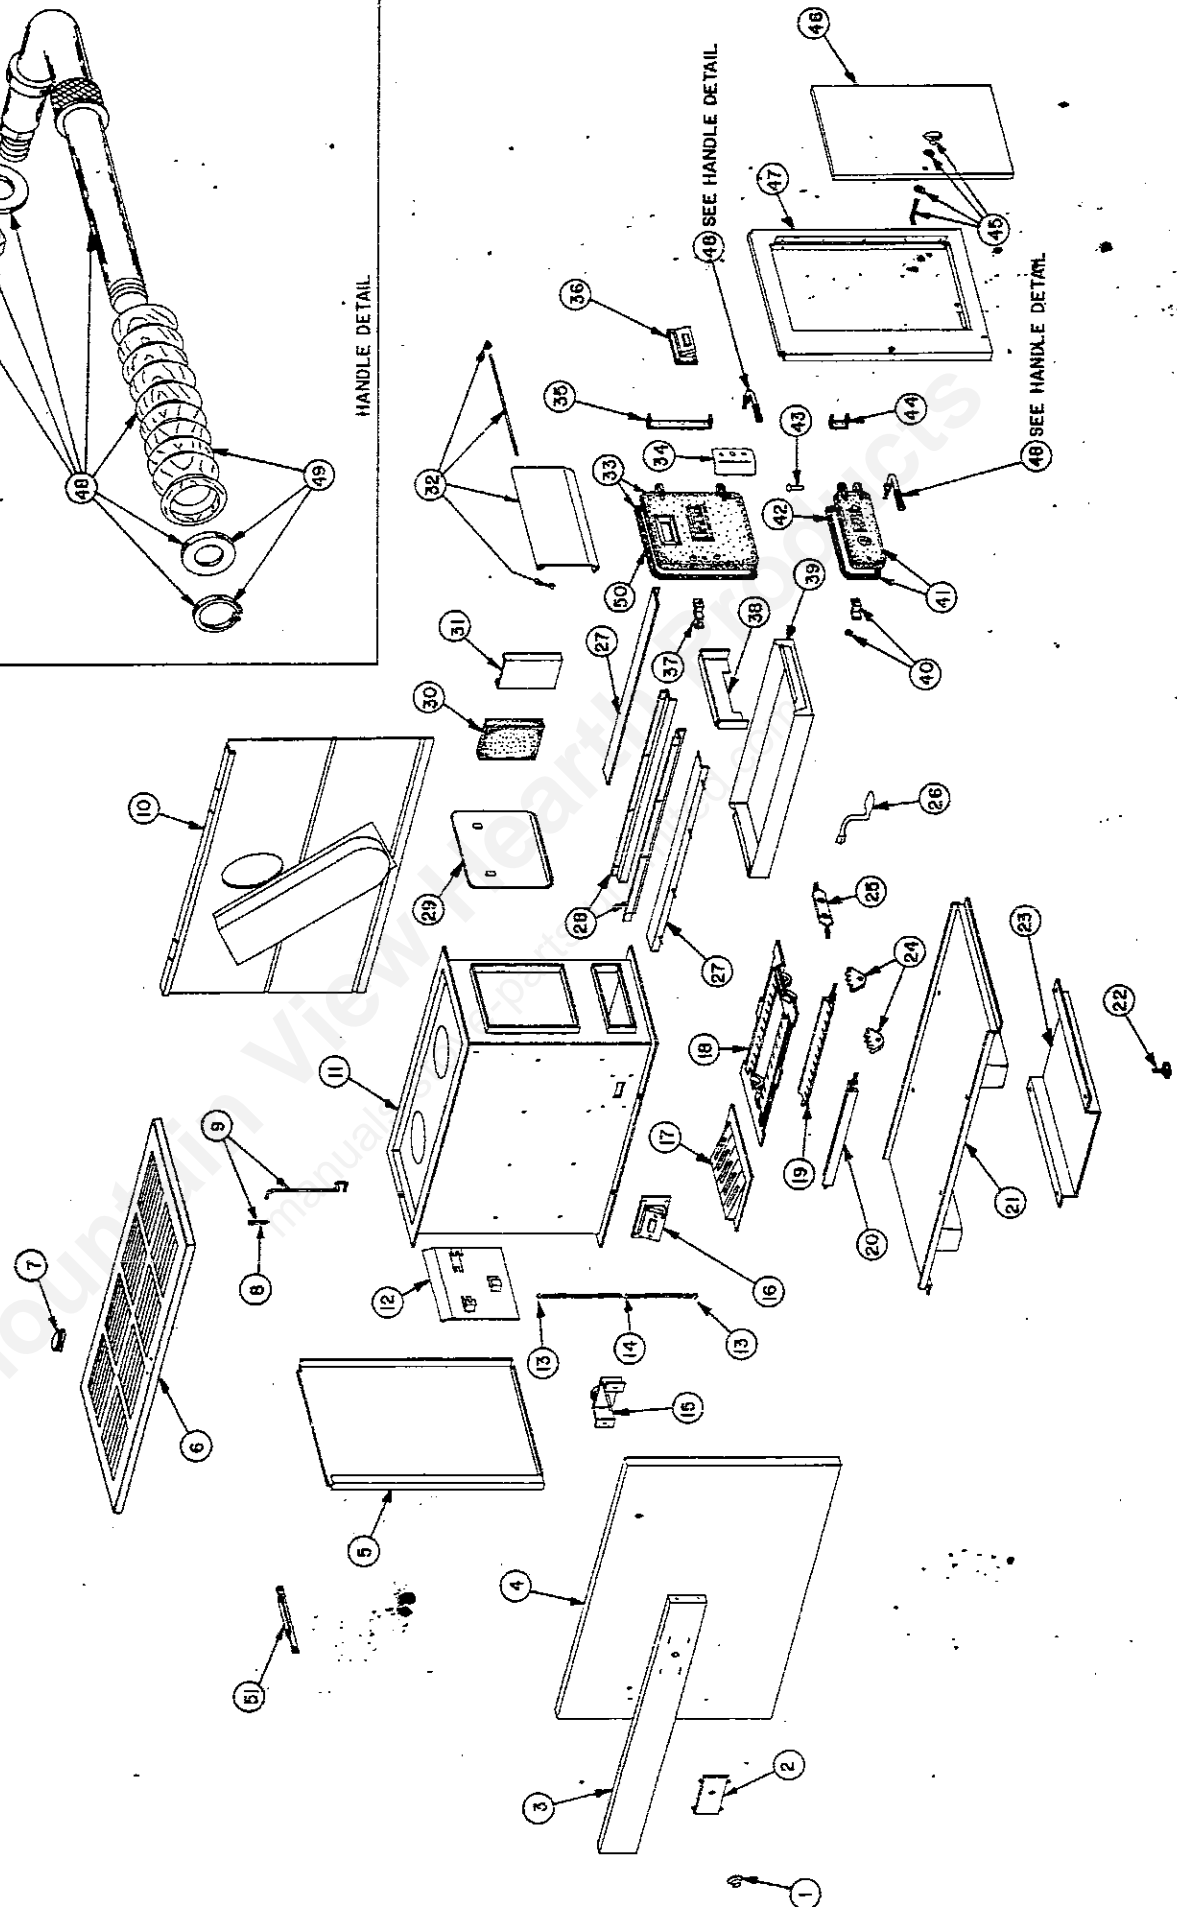

KCC200

KEY NO.	PART NAME	QTY. Per Ill.	PART NUMBER
1	Knob Thermostat	1	004798
2	Plate Control	1	015712
3	Panel Top Front	1	029145
4	Trim & Screen Ptd. Assy.	1	028769
5	Side Left Cab. Ptd. Assy.	1	028765
6	Top Cabinet Assy. Ptd	1	028754
7	Handle Kit for Cab. Top	1	024805
8	Key Cotter (Fits 3/32 Dia.)	1	*
9	Rod & Key Kit	1	029205
10	Panel Back Assy. Ptd	1	028757
11	Unit Inner Assy. Ptd.	1	029344
12	Shield Radiation Kit	1	024964
13	Hook "S"	2	011641
14	Chain No. 16 Stl. Single Jack	1	013910
15	Thermostat Assy.	1	009006
16	Manifold Draft Kit	1	024966
17	Extension Grate	1	006345
18	Frame Grate	1	009852
19	Grate Right Shaker	1	007716
20	Grate Left Shaker	1	007717
21	Base Assy. Ptd.	1	028775
22	Leveler Heater	4	009041
23	Shield Bottom Radiation	1	029041
24	Cog Grate	2	007714
25	Cog Retainer Kit	1	024813
26	Handle Shaker	1	005256
27	Angle Grate Support Kit	2	026346
28	Retainer Side Brick Kit	2	024811
29	Liner Back Kit	1	024970
30	Brick Ceramic	10	004911
31	Extension Liner	2	029126
32	Curtain Smoke Kit	1	029207
33	Door Feed & Rope Assy.	1	029346
34	Shield Radiation Kit	1	024819
35	Hinge Kit for Feed Door	1	024907
36	Manifold Relief Assy.	1	018467
37	Latch for Feed Door	1	014713
38	Liner Front	1	029385
39	Pan Ash Assy.	1	006562
40	Latch Kit for Ash Door	1	024821
41	Door Ash & Rope Assy.	1	016069
42	Gasket Rope for Ash Door	1	009535-04
43	Pin Door	4	P626
44	Hinge Kit for Ash Door	1	024962
45	Handle & Latch Kit	1	024818
46	Door Cabinet Assy.	1	024655
47	Side Right Cab. Assy. Ptd.	1	028762
48	Handle Kit	2	024823
49	Handle Knob Kit	1	024822
50	Gasket Rope for Feed Door	1	009535-03
51	Brace Lt. & Rt. Top Ptd.	2	012159
	* Purchase Locally		

CUSTOMER NOTE: IN ADDITION TO THE REPAIR PART, KITS INCLUDE ANY REPLACEMENT FASTENERS WHICH WILL MOST LIKELY BE NEEDED TO INSTALL THE REPAIR PART.

ORDER ALL REPAIR PARTS FROM YOUR KING DEALER BY SUPPLYING THE FOLLOWING INFORMATION: