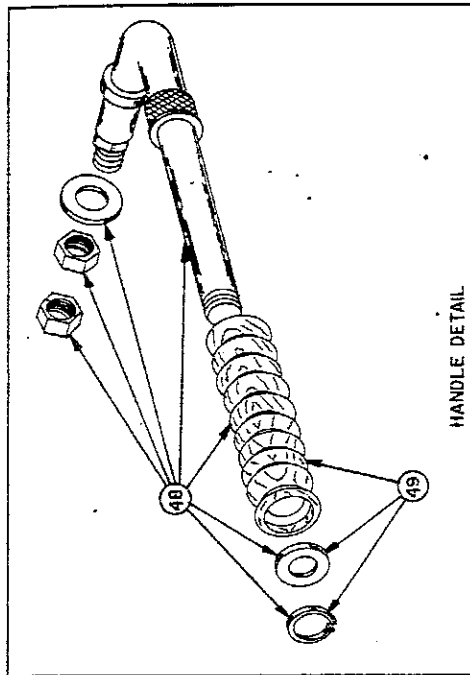

KCC200

KEY NO.	PART NAME	QTY. Per Ill.	PART NUMBER
1	Knob Thermostat	1	004798
2	Plate Control	1	015712
3	Panel Top Front	1	029145
4	Trim & Screen Ptd. Assy.	1	028769
5	Side Left Cab. Ptd. Assy.	1	028765
6	Top Cabinet Assy. Ptd	1	028754
7	Handle Kit for Cab. Top	1	024805
8	Key Cotter (Fits 3/32 Dia.)	1	*
9	Rod & Key Kit	1	029205
10	Panel Back Assy. Ptd	1	028757
11	Unit Inner Assy. Ptd.	1	029344
12	Shield Radiation Kit	1	024964
13	Hook "S"	2	011641
14	Chain No. 16 Stl. Single Jack	1	013910
15	Thermostat Assy.	1	009006
16	Manifold Draft Kit	1	024966
17	Extension Grate	1	006345
18	Frame Grate	1	009852
19	Grate Right Shaker	1	007716
20	Grate Left Shaker	1	007717
21	Base Assy. Ptd.	1	028775
22	Leveler Heater	4	009041
23	Shield Bottom Radiation	1	029041
24	Cog Grate	2	007714
25	Cog Retainer Kit	1	024813
26	Handle Shaker	1	005256
27	Angle Grate Support Kit	2	026346
28	Retainer Side Brick Kit	2	024811
29	Liner Back Kit	1	024970
30	Brick Ceramic	10	004911
31	Extension Liner	2	029126
32	Curtain Smoke Kit	1	029207
33	Door Feed & Rope Assy.	1	029346
34	Shield Radiation Kit	1	024819
35	Hinge Kit for Feed Door	1	024907
36	Manifold Relief Assy.	1	018467
37	Latch for Feed Door	1	014713
38	Liner Front	1	029385
39	Pan Ash Assy.	1	006562
40	Latch Kit for Ash Door	1	024821
41	Door Ash & Rope Assy.	1	016069
42	Gasket Rope for Ash Door	1	009535-04
43	Pin Door	4	P626
44	Hinge Kit for Ash Door	1	024962
45	Handle & Latch Kit	1	024818
46	Door Cabinet Assy.	1	024655
47	Side Right Cab. Assy. Ptd.	1	028762
48	Handle Kit	2	024823
49	Handle Knob Kit	1	024822
50	Gasket Rope for Feed Door	1	009535-03
51	Brace Lt. & Rt. Top Ptd.	2	012159
	* Purchase Locally		

CUSTOMER NOTE: IN ADDITION TO THE REPAIR PART, KITS INCLUDE ANY REPLACEMENT FASTENERS WHICH WILL MOST LIKELY BE NEEDED TO INSTALL THE REPAIR PART.

ORDER ALL REPAIR PARTS FROM YOUR KING DEALER BY SUPPLYING THE FOLLOWING INFORMATION: