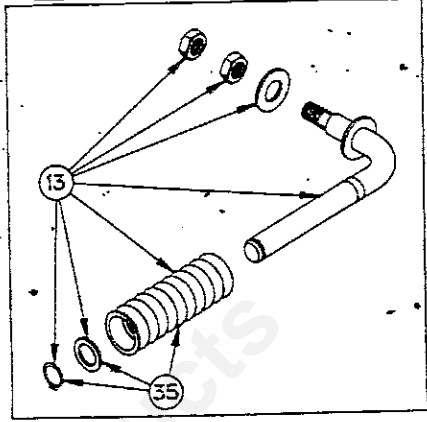

KNC

FIGURE 12 - ILLUSTRATION OF REPAIR PARTS. SEE LEDGER ON NEXT PAGE FOR PART NAMES AND PART NUMBERS

SEE FIGURE 12 FOR ILLUSTRATION OF PARTS

KEY NO.	PART NAME	QTY. Per Unit	KNC PART NO.
1	Inner Unit Assy. Ptd.	1	059459
2	Gasket	1	035177
3	Collar Flue	1	010822
4	Retainer Rear Brick Assy.	1	006115
5	Retainer Side Brick Assy.	2	006114
6	Brick	13	004911
7	Rod Smoke Curtain	1	000845
8	Curtain Smoke Ptd. Assy.	1	009102
9	Rope Gasket for Feed Door	1	009535-03
10	Door Pin	4	P626
11	Hinge Kit for Feed Door	1	024907
12	Shield Handle Radiation	1	008804
13	Handle Kit	2	024823
14	Hinge Kit for Ash Door	1	024962
15	Door Ash & Rope Assy.	1	059587
16	Latch Kit for Ash Door	1	024821
17	Rope Gasket for Ash Door	1	009535-04
18	Door Feed & Rope Assy.	1	059588
19	Latch	1	014713
20	Liner Right Front Kit	1	039582
21	Liner Left Front Kit	1	039581
22	Support Front Liner	1	039824
23	Pan Ash Welded	1	006562
24	Grate	2	051644
25	Angle Grate Support Assy.	2	000851
26	Leveler	4	009041
27	Gasket Manifold	1	006145
28	Manifold Assy. Ptd.	1	006401
29	Plate Draft Assy. Ptd.	1	010327
30	Nut Acorn	2	009028
31	Pin Inlet Cover	1	009027
32	"S" Hook	2	011641
33	Chain	2.5 Ft.	P5072
34	Thermostat Assy.	1	009006
45	Knob	1	004798
46	Plate Control	1	015712
47	Panel Top Front	1	029145
48	Trim & Screen Ptd. Assy.	1	028769
49	Brace Lt. & Rt. Top Ptd.	2	012159
50	Shield Radiation Kit	1	024964
51	Side Left Cab. Ptd. Assy.	1	028765
52	Top Cabinet Assy. Ptd.	1	028754
53	Handle Cabinet Top Kit	1	024805
54	Back Panel Assy. Ptd.	1	039424
55	Side Right Cab. Assy. Ptd.	1	028762
56	Door Cabinet Assy.	1	024655
57	Handle & Latch Kit	1	024818
58	Rod & Nut Kit	1	040005

Rep'd by 009099

CUSTOMER NOTE: IN ADDITION TO THE REPAIR PART, KITS INCLUDE ANY REPLACEMENT FASTENERS WHICH WILL MOST LIKELY BE NEEDED TO INSTALL THE REPAIR PART.

Mountain View Hearth Products
manuals.stove-parts-unlimited.com