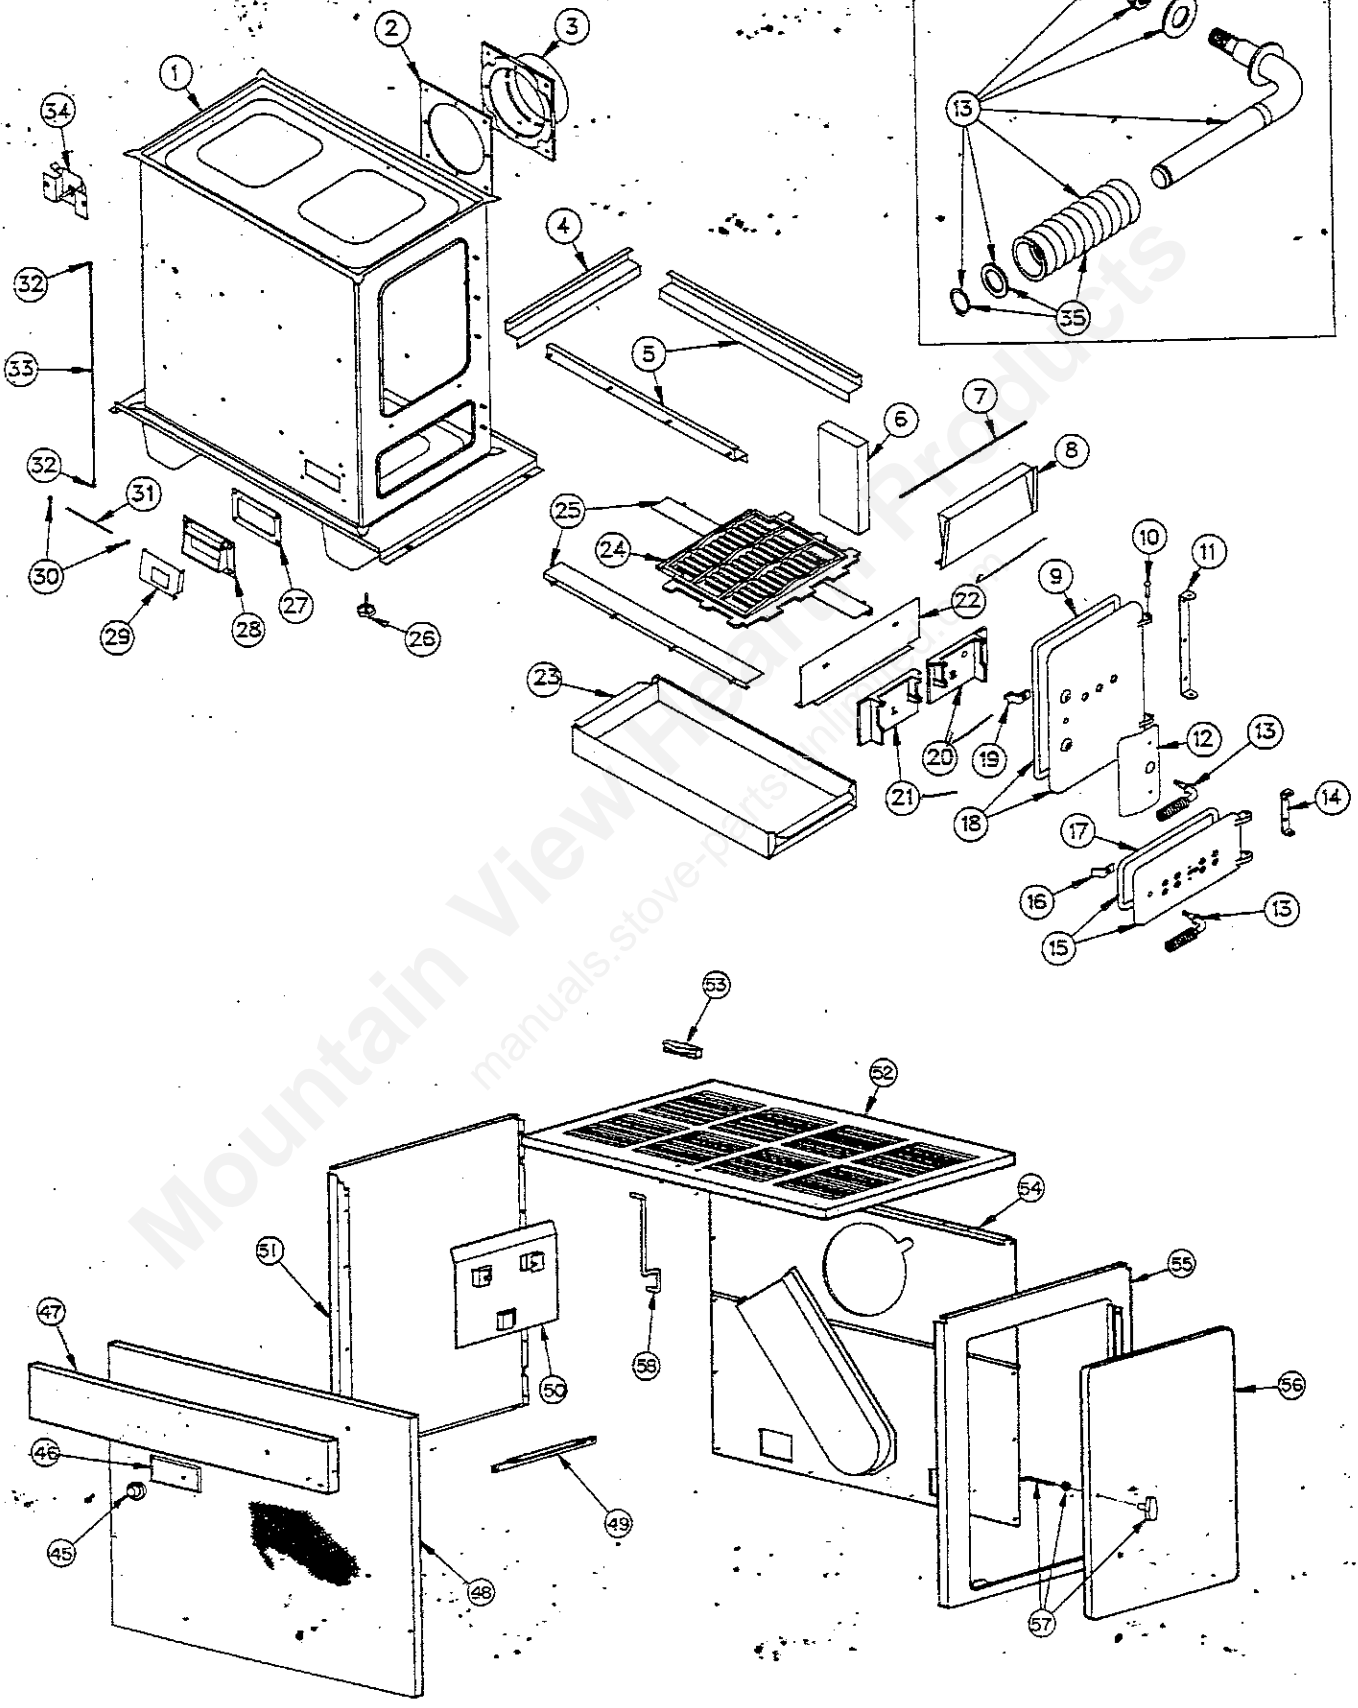

KNC

FIGURE 12 - ILLUSTRATION OF REPAIR PARTS. SEE LEDGER ON NEXT PAGE FOR PART NAMES AND PART NUMBERS

SEE FIGURE 12 FOR ILLUSTRATION OF PARTS

KEY NO.	PART NAME	QTY. Per Unit	KNC PART NO.
1	Inner Unit Assy. Ptd.	1	059459
2	Gasket	1	035177
3	Collar Flue	1	010822
4	Retainer Rear Brick Assy.	1	006115
5	Retainer Side Brick Assy.	2	006114
6	Brick	13	004911
7	Rod Smoke Curtain	1	000845
8	Curtain Smoke Ptd. Assy.	1	009102
9	Rope Gasket for Feed Door	1	009535-03
10	Door Pin	4	P626
11	Hinge Kit for Feed Door	1	024907
12	Shield Handle Radiation	1	008804
13	Handle Kit	2	024823
14	Hinge Kit for Ash Door	1	024962
15	Door Ash & Rope Assy.	1	059587
16	Latch Kit for Ash Door	1	024821
17	Rope Gasket for Ash Door	1	009535-04
18	Door Feed & Rope Assy.	1	059588
19	Latch	1	014713
20	Liner Right Front Kit	1	039582
21	Liner Left Front Kit	1	039581
22	Support Front Liner	1	039824
23	Pan Ash Welded	1	006562
24	Grate	2	051644
25	Angle Grate Support Assy.	2	000851
26	Leveler	4	009041
27	Gasket Manifold	1	006145
28	Manifold Assy. Ptd.	1	006401
29	Plate Draft Assy. Ptd.	1	010327
30	Nut Acorn	2	009028
31	Pin Inlet Cover	1	009027
32	"S" Hook	2	011641
33	Chain	2.5 Ft.	P5072
34	Thermostat Assy.	1	009006
45	Knob	1	004798
46	Plate Control	1	015712
47	Panel Top Front	1	029145
48	Trim & Screen Ptd. Assy.	1	028769
49	Brace Lt. & Rt. Top Ptd.	2	012159
50	Shield Radiation Kit	1	024964
51	Side Left Cab. Ptd. Assy.	1	028765
52	Top Cabinet Assy. Ptd.	1	028754
53	Handle Cabinet Top Kit	1	024805
54	Back Panel Assy. Ptd.	1	039424
55	Side Right Cab. Assy. Ptd.	1	028762
56	Door Cabinet Assy.	1	024655
57	Handle & Latch Kit	1	024818
58	Rod & Nut Kit	1	040005

Rep'd by 009099

CUSTOMER NOTE: IN ADDITION TO THE REPAIR PART, KITS INCLUDE ANY REPLACEMENT FASTENERS WHICH WILL MOST LIKELY BE NEEDED TO INSTALL THE REPAIR PART.

Mountain View Hearth Products
manuals.stove-parts-unlimited.com