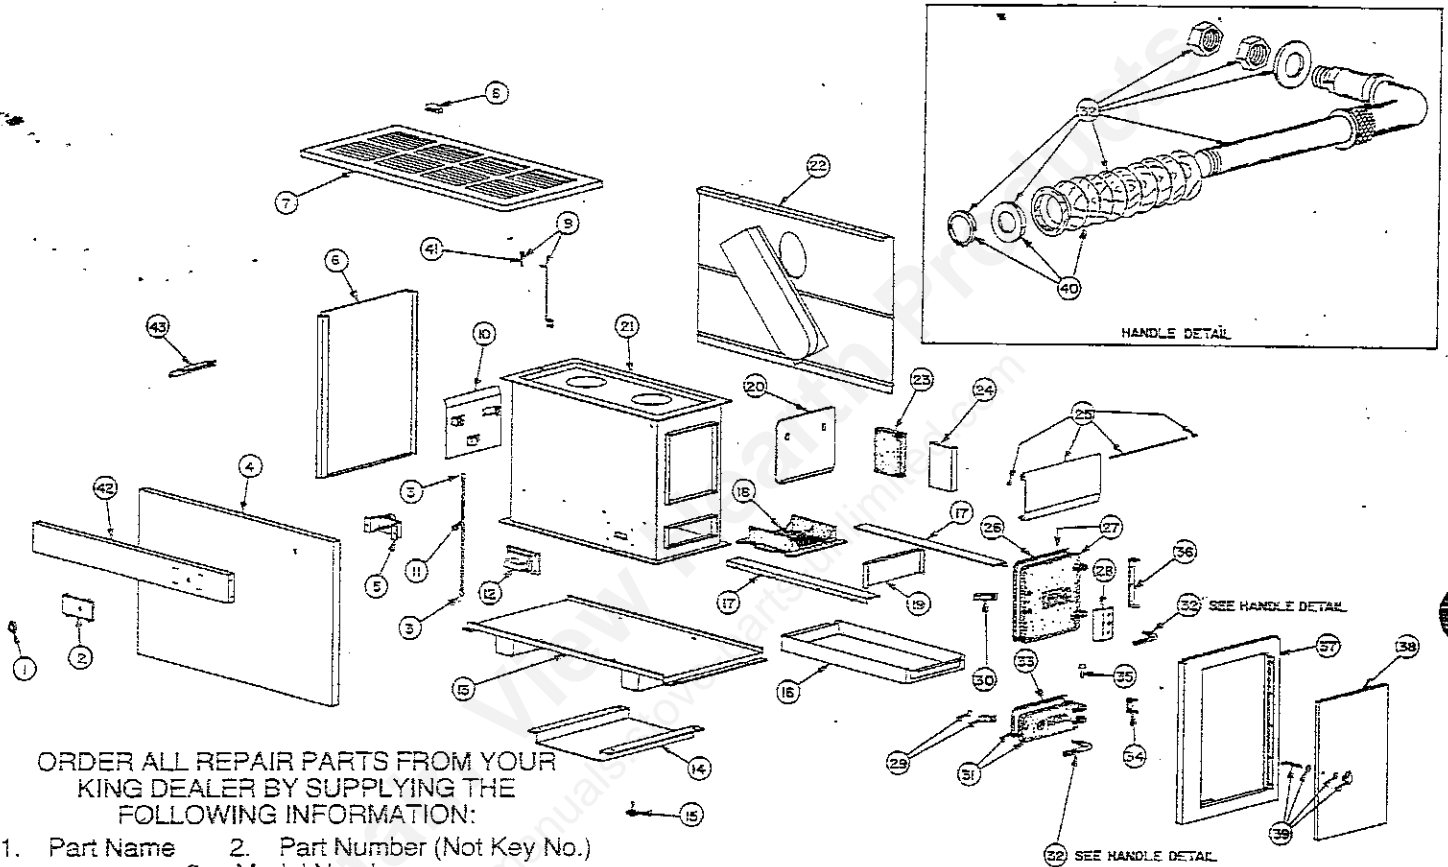

ORDER ALL REPAIR PARTS FROM YOUR KING DEALER BY SUPPLYING THE FOLLOWING INFORMATION:

1. Part Name
2. Part Number (Not Key No.)
3. Model Number

KEY NO.	PART NAME	QTY. Per Ill.	PART NUMBER	KEY NO.	PART NAME	QTY. Per Ill.	PART NUMBER
1	Knob, Thermostat	1	004798	23	Brick Ceramic	10	004911
2	Plate, Control	1	015712	24	Extension Liner	2	029126
3	Hook "S"	2	011641	25	Curtain Smoke Kit	1	029207
4	Trim & Screw Ptd Assy.	1	028769	26	Gasket Rope for Feed Door	1	009535-03
5	Thermostat Assy.	1	009006	27	Door Feed & Rope Assy.	1	016070
6	Side Left Cab. Ptd Assy.	1	028765	28	Shield Radiation Kit	1	024819
7	Top Cabinet Assy. Ptd.	1	028754	29	Latch Kit for Ash Door	1	024821
8	Handle Kit for Cab. Top	1	024805	30	Latch for Feed Door	1	014713
9	Rod & Key Kit	1	029205	31	Door Ash & Rope Assy.	1	016069
10	Shield Radiation Kit	1	024964	32	Handle Kit	2	024823
11	Chain (No. 16 Steel Single Jack)	1	013910	33	Gasket Rope for Ash Door	1	009535-04
12	Manifold Draft Kit	1	024956	34	Hinge Kit for Ash Door	1	024962
13	Base Assy. Ptd.	1	028775	35	Pin Door	4	P626
14	Shield Bottom Radiation	1	029041	36	Hinge Kit for Feed Door	1	024907
15	Leveier Heater	4	009041	37	Side Right Cab. Assy. Ptd.	1	028762
16	Pan-Ash Assy.	1	006562	38	Door Cabinet Assy.	1	024655
17	Angle Grate Support Kit	2	026346	39	Handle & Latch Kit.	1	024818
18	Grate	3	028784	40	Handle Knob Kit	1	024822
19	Liner Front	1	015580	41	Key Cotter (Fits 3/32 Dia.)	1	
20	Liner Back Kit	1	024970	42	Panel Top Front	1	029145
21	Unit Inner Assy. Ptd.	1	026778	43	Brace Left & Right Top Ptd.	2	012159
22	Panel Back Assy. Ptd.	1	026757				