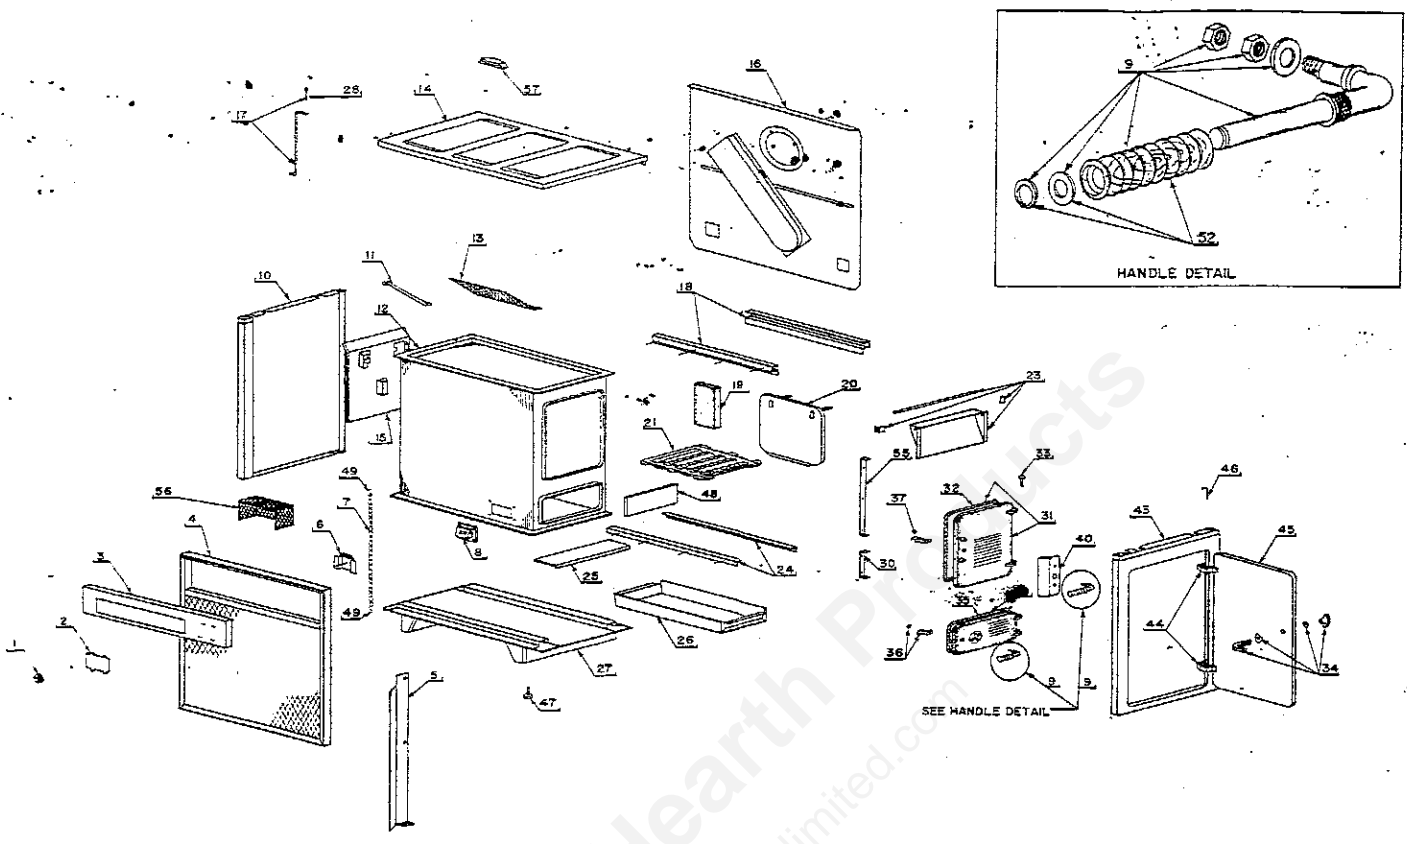

KWC80A

WHEN ORDERING REPAIR PARTS, GIVE THE FOLLOWING INFORMATION:
 1. PART NAME 2. PART NO. (Not Key No.) 3. MODEL NO.

KEY NO.	PART NAME	PART NUMBER	QTY. Per Ill.	KEY NO.	PART NAME	PART NUMBER	QTY. Per Ill.
1	Knob Thermostat	004798	1	26	Pan Ash	011777	1
2	Plate Control	015712	1	27	Base Assy.	009301	1
3	Panel Top Front Ptd	024659	1	28	Key Cotter (Fits 3/32 Dia.)	*	1
4	Panel Screen Frame	015893	1	29	Door Ash & Rope Assy.	016069	1
5	Shield Thermostat	016140	1	30	Hinge Kit for Ash Door	024962	1
6	Thermostat Assy.	009006	1	31	Door Feed & Rope Assy.	016070	1
7	Chain No. 16 Stl Single Jack	013910	1	32	Gasket Rope for Feed Door	009535-03	1
8	Manifold Draft Kit	024966	1	33	Pin Door	P626	4
9	Handle Kit	024823	2	34	Handle & Latch Kit	024818	1
10	Side Cabinet Left Ptd Assy.	024660	1	35	Gasket Rope for Ash Door	009535-04	1
11	Brace Cabinet	009088	4	36	Latch Kit for Ash Door	024821	1
12	Unit Inner Ptd Assy.	022779	1	37	Latch for Feed Door	014713	1
13	Shield Top Thermostat	016138	1	40	Shield Radiation Kit	024819	1
14	Top Cabinet Ptd	024661	1	43	Side Cabinet Right	024656	1
15	Shield Radiation Kit	024964	1	44	Hinge Cabinet Door Ptd.	015901	2
16	Panel Back Ptd.	015894	1	45	Door Cabinet Assy.	024655	1
17	Rod & Key Kit	024905	1	46	Rod Hinge	009306	2
18	Retainer Side Brick Kit	024968	2	47	Leveler Heater	009041	4
19	Brick Ceramic	004911	10	48	Liner Front	015580	1
20	Liner Back Kit	024970	1	49	Hook "S"	011641	2
21	Grate	009133	2	52	Handle Knob Kit	024822	1
23	Curtain Smoke Kit	024825	1	55	Hinge Kit for Feed Door	024907	1
24	Angle Grate Support Kit	024903	2	56	Cover Thermostat	016136	1
25	Guard Ash	009266	1	57	Handle Kit for Cabinet Top	024805	1

* Purchase Locally

CUSTOMER NOTE: IN ADDITION TO THE REPAIR PART, KITS INCLUDE ANY REPLACEMENT FASTENERS WHICH WILL MOST LIKELY BE NEEDED TO INSTALL THE REPAIR PART.