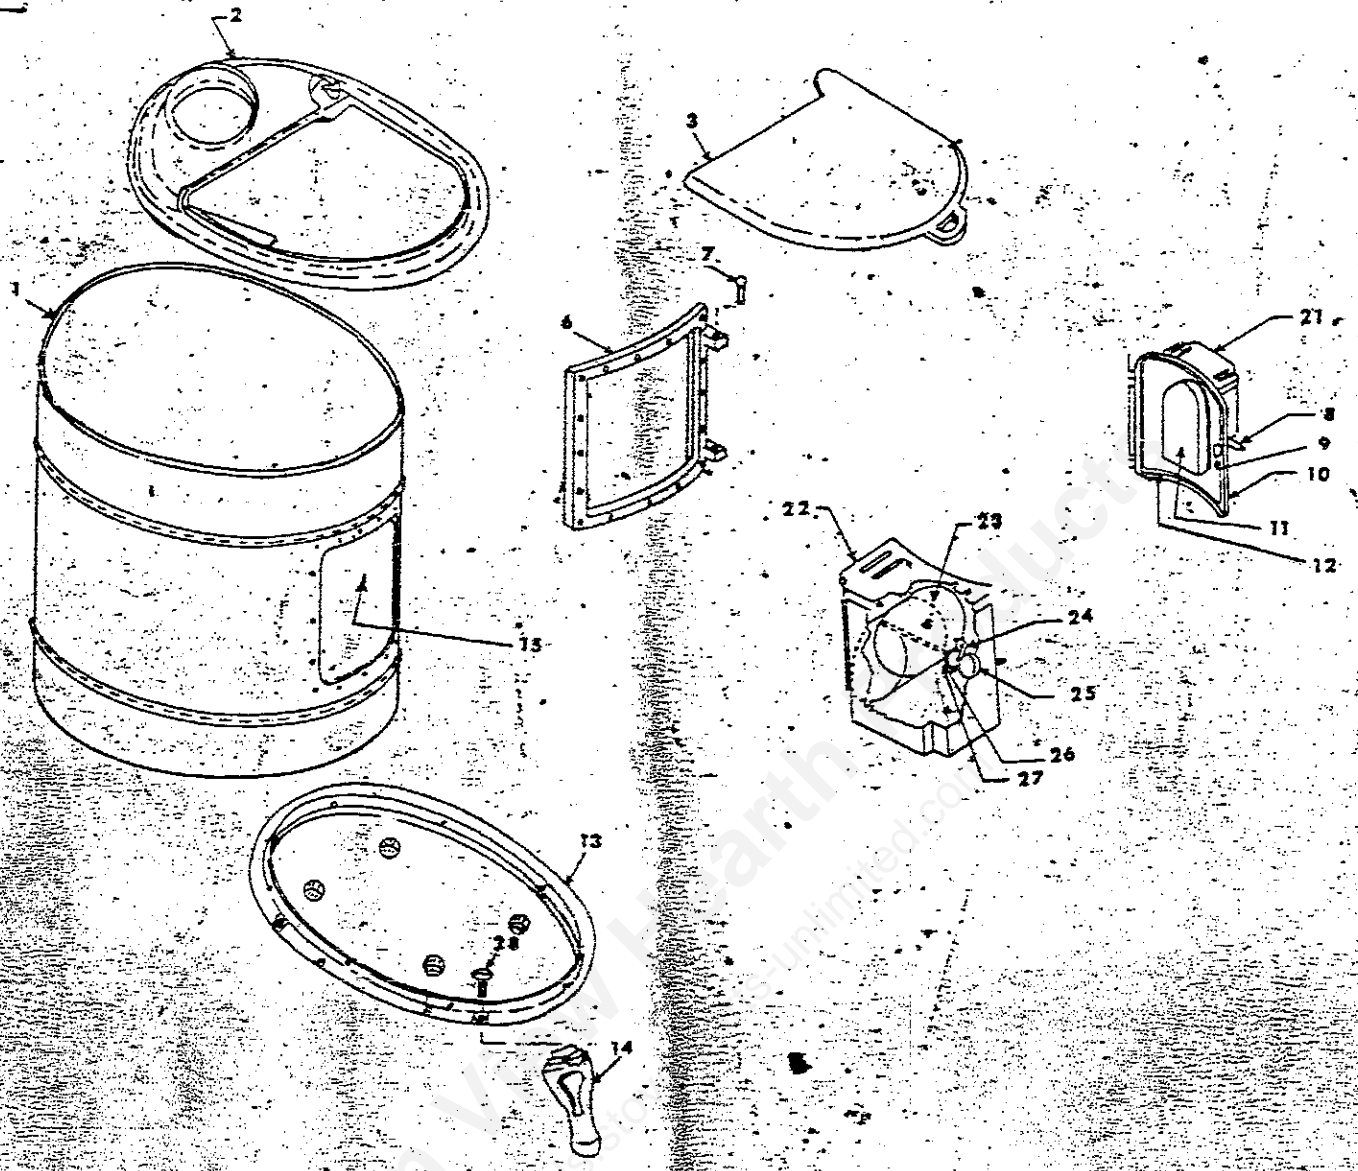

6600 A-1

KEY NO.	PART NAME	PART NUMBER	KEY NO.	PART NAME	PART NUMBER
1	Steel Drum	02752010	18	Main Bottom	1020
2	Main Top	1002-1		Alt. 2 pc.:	
	Alt. 3 pc.:			Main Bottom - Front	5364
	Main Top - Back	5361		Main Bottom - Rear	5366
	Main Top - Left Side	5362	14	Leg (4, req'd)	WK-1
	Main Top - Right Side	5363	15	Lining	02752020
3	Swing Top	1003-1	21	Thermostat, Complete	H-504
6	Front Door Frame	059-11-1	22	Thermostat Case	059-15
7	Door Pin	1007	23	Bimetal Cup and Damper	059-24
8	Handle, Complete	059-21	24	Crank Arm	059-18-1
9	Latch	K-79	25	Knob, Thermo	016-16-1
10	Door	059-10-2	26	Cup Washer	048-108
11	Draft Plate	059-12	27	Spring, Thermo	016-17
12	Door Gasket, Asbestos		28	Bolt & Nuts	1/4-20
	Rope w/Cement	059-23-1			