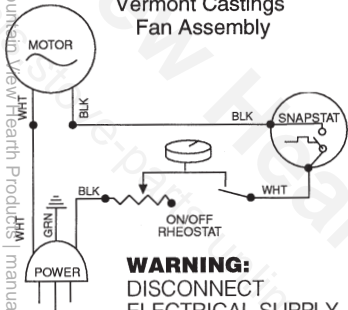

# BLOWER WIRING DIAGRAM

## Vermont Castings Fan Assembly

**WARNING:**  
DISCONNECT  
ELECTRICAL SUPPLY  
BEFORE SERVICING.

3000-0270-2

Mountain View Hearth Products | manuals.stove-