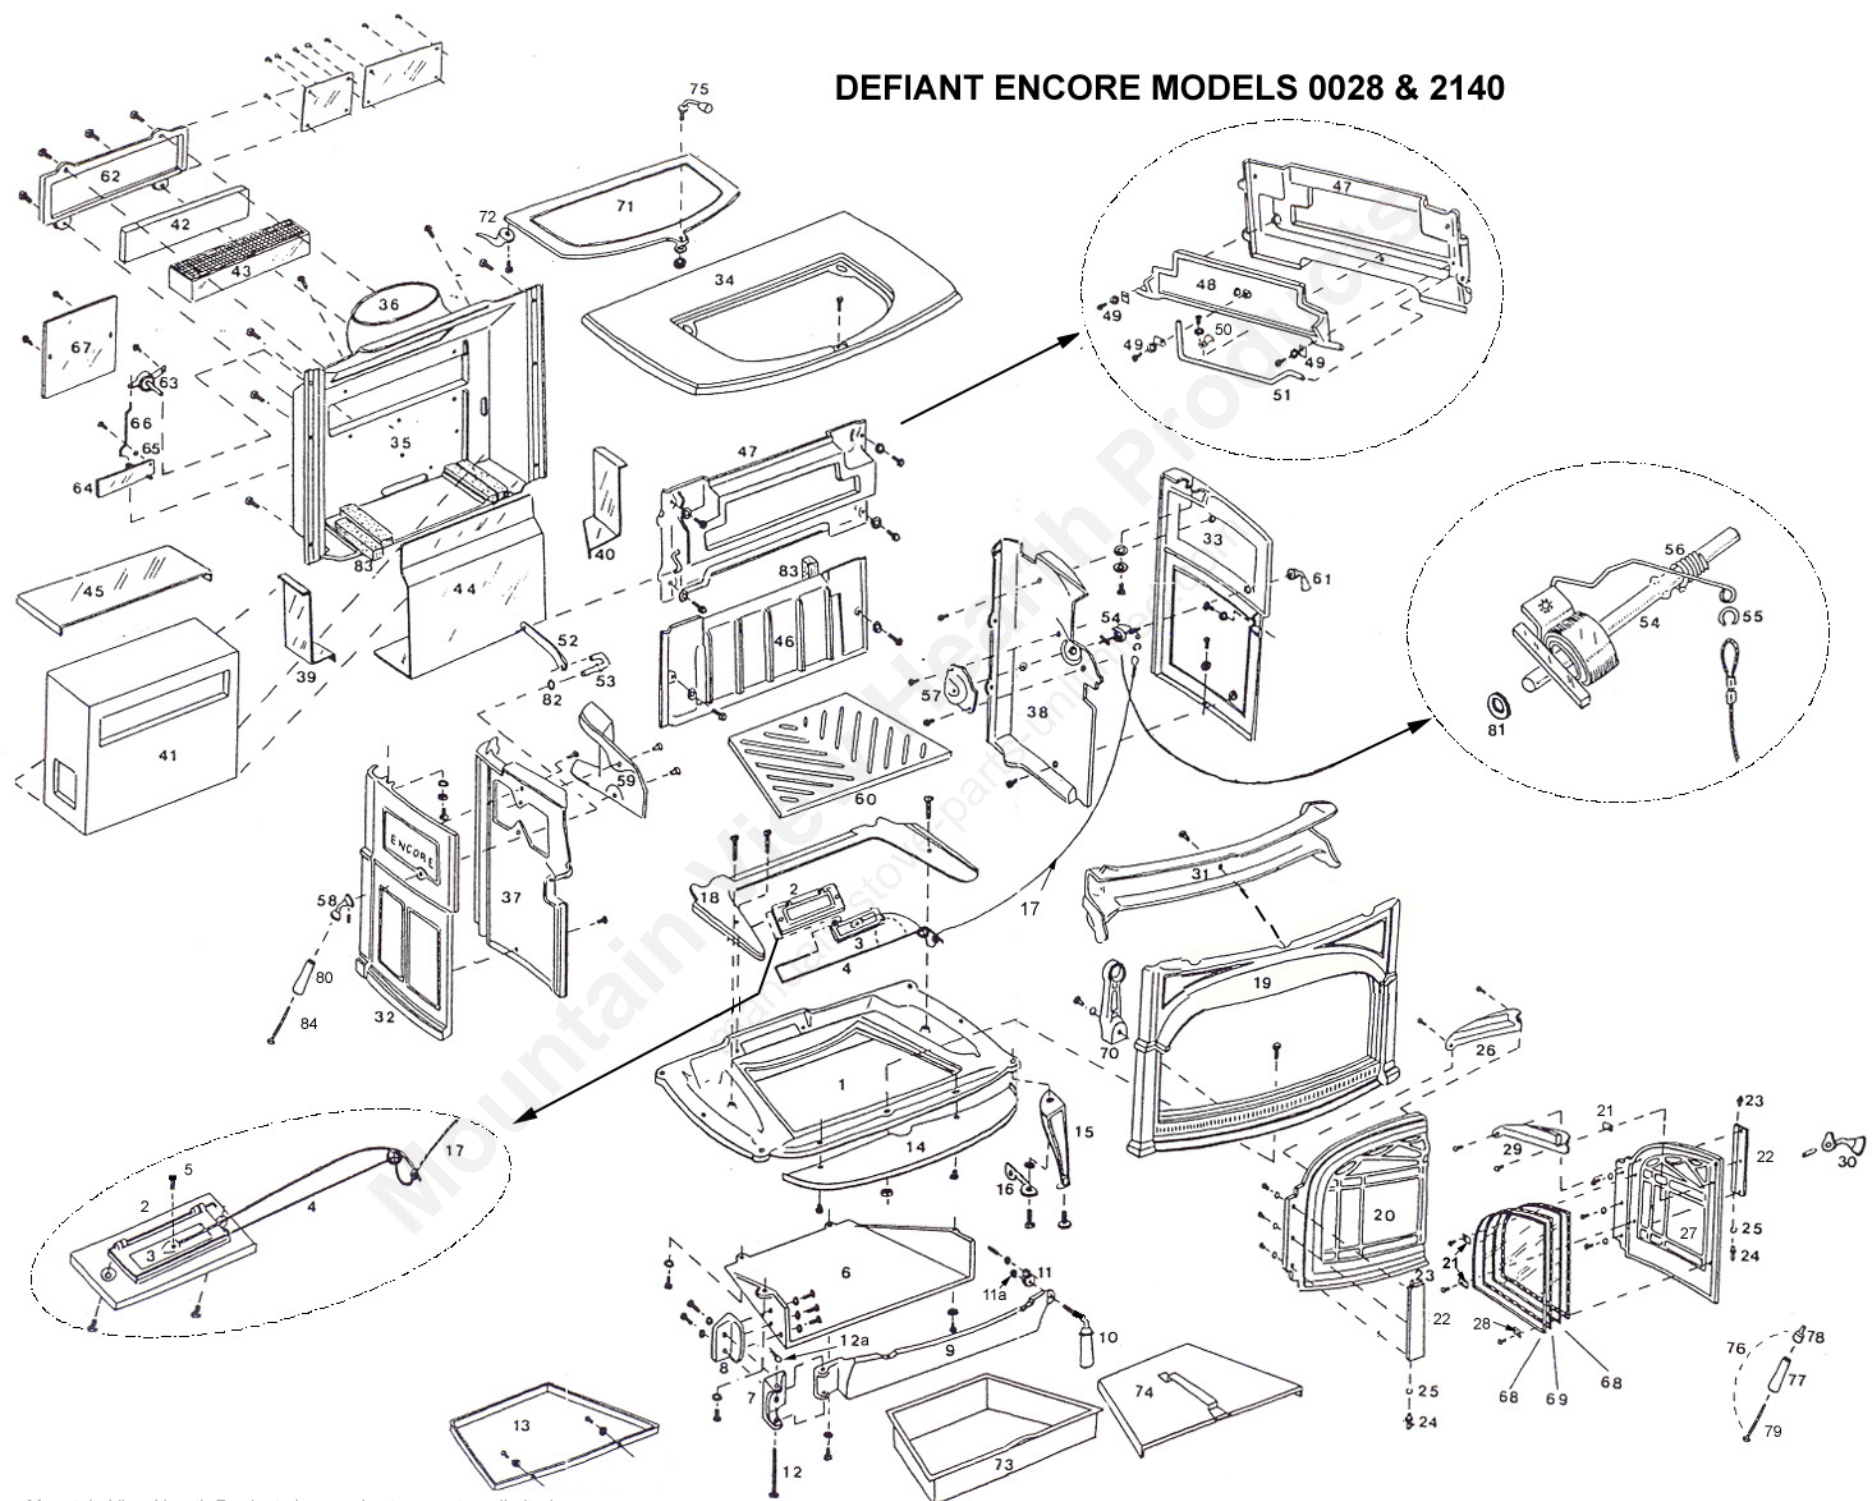

# DEFIANT ENCORE

**MODEL #:** 0028 / 2140 DEFIANT ENCORE

**FEATURES:** MODEL #0028 MANUFACTURED 7/11/86 THRU 4/25/90 WITH A GEISSER TESTING LAB. LABEL  
 MODEL #2140 MAUNFACTURED 5/17/90 THRU 11/5/91 WITH A WARNOCK HERSEY TESTING LABEL  
 CATALYST ACCESS IN THE BACK OF THE STOVE / DOUBLE PANE OF GLASS IN EACH DOOR

## Shell Parts - Defiant Encore Model #0028 / 2140

Part Name	Classic (130)	Red (131)	Sand (132)	Blue (133)	Midn't (134)	Ant Grn (138)	Ant Brn (139)	Gray (136)
Flue Collar	1304280	2324280*	1324280	1334280	1344280	N/A	N/A	N/A
Ash Lip	1307406	2327406*	1327406	1337406	1347406	N/A	N/A	N/A
Leg	1307427	1317427	1327427	1337427	1347427	N/A	N/A	N/A
Front	1308612*	1318612*	1328612*	1338612*	1348612*	N/A	N/A	N/A
Left Door	1308613*	N/A	1328613*	1338613*	1348613*	N/A	N/A	N/A
Right Door	1308614*	N/A	1328614*	1338614*	1348614*	N/A	N/A	N/A
Left End	N/A	N/A	N/A	N/A	N/A	N/A	N/A	N/A
Right End	1308619*	1318619*	1328619*	1338619*	1348619*	N/A	N/A	N/A
Top	1307405	1317405	1327405	1337405	1347405	N/A	N/A	N/A
Back	1307439	1317439	1307439*	1337439	1307439*	N/A	N/A	N/A