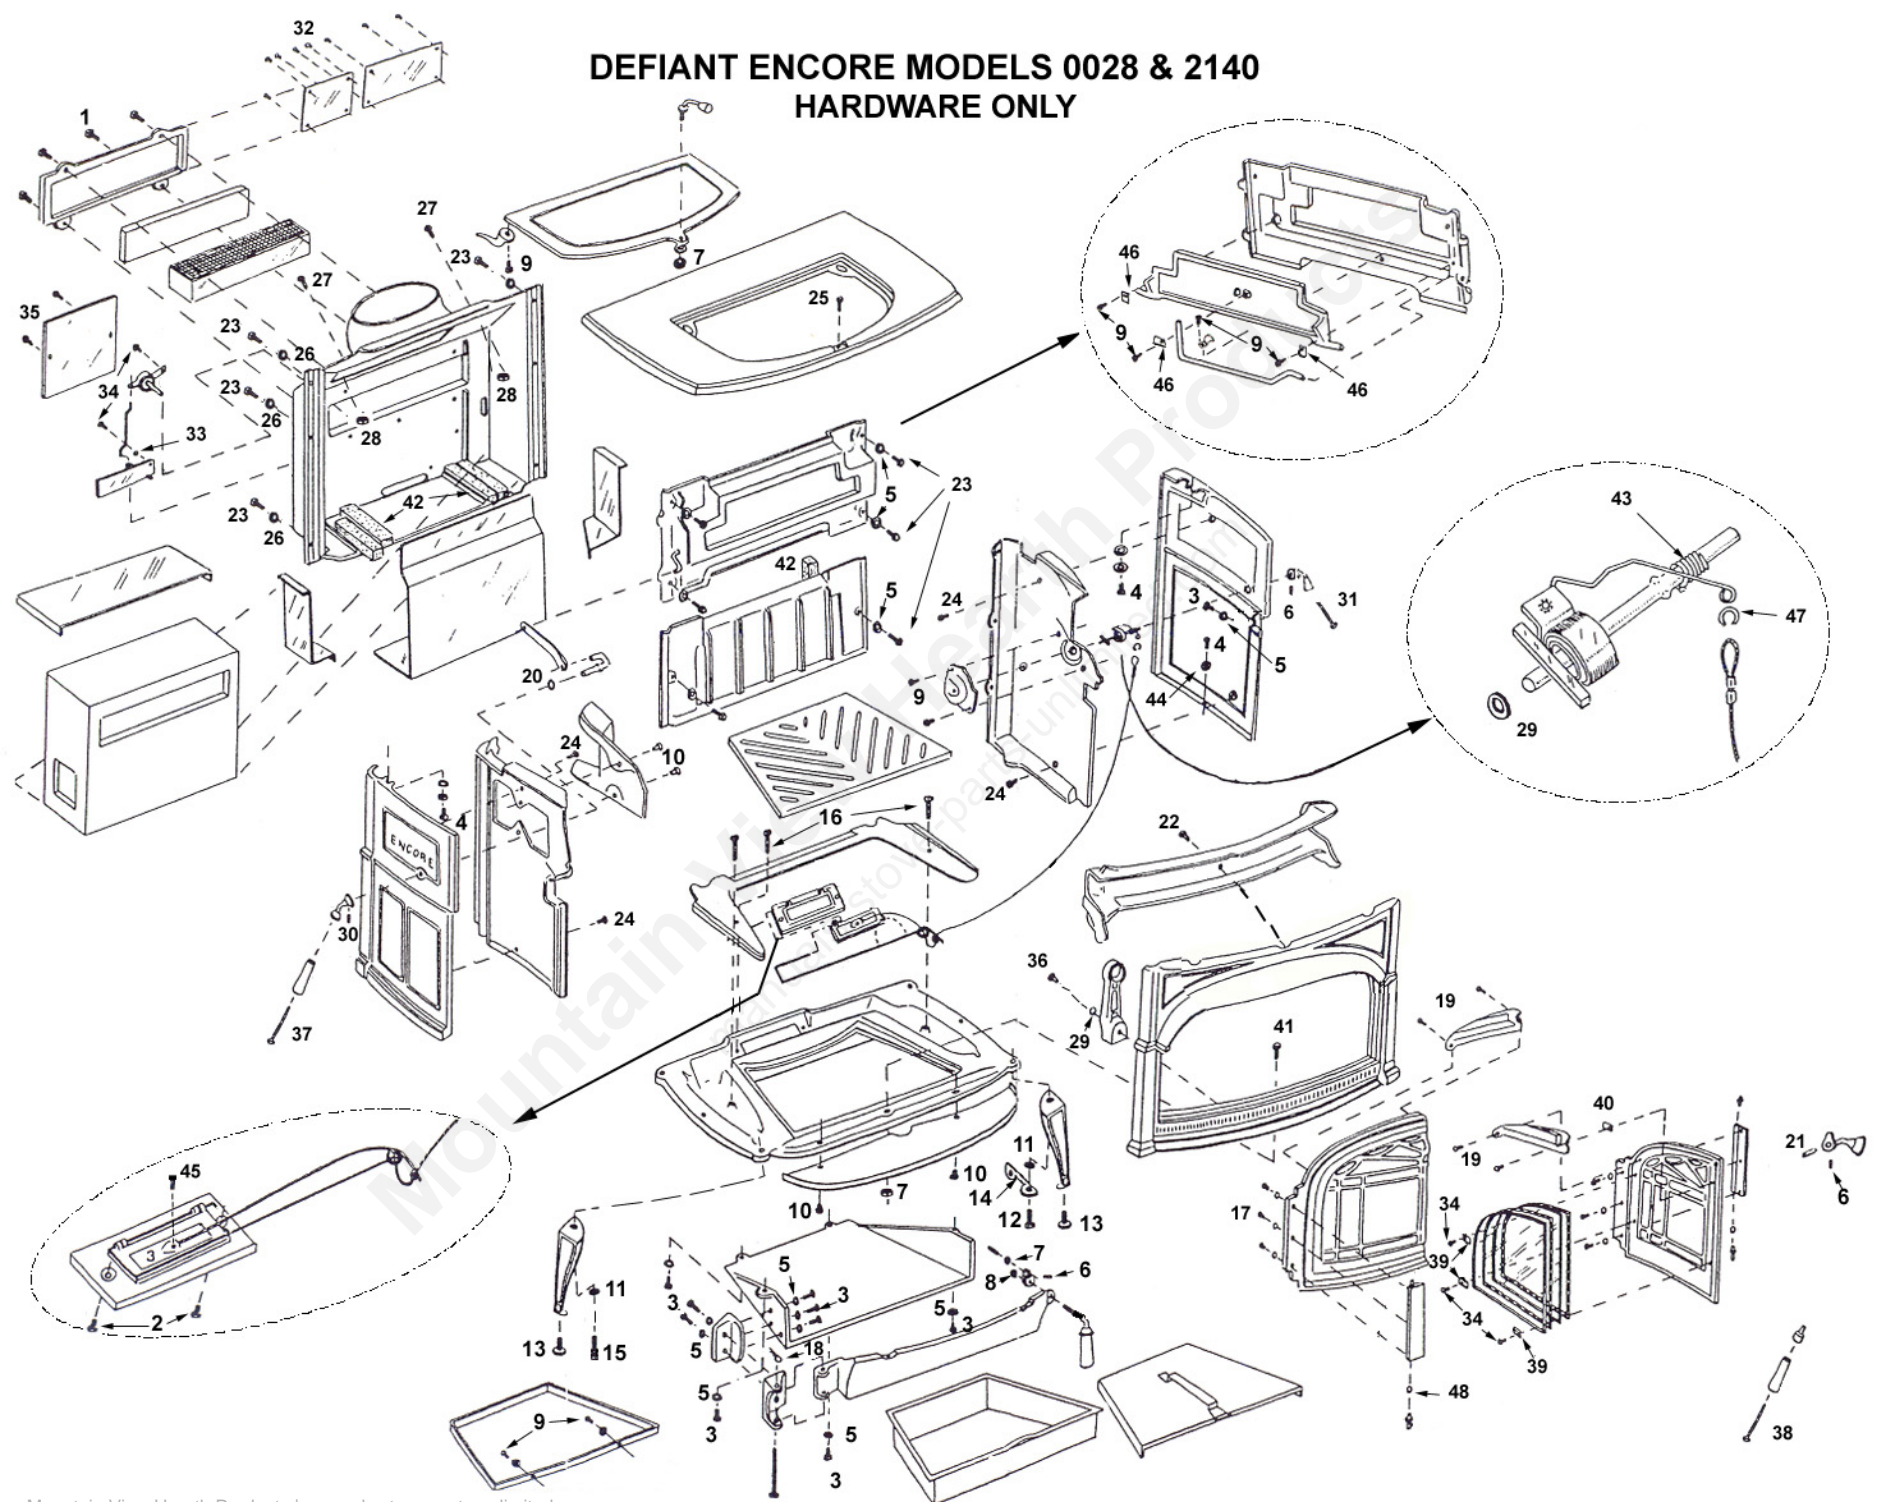

DEFIANT ENCORE MODELS 0028 & 2140 HARDWARE ONLY

DEFIANT ENCORE HARDWARE LIST

MODEL #: 0028 / 2140 DEFIANT ENCORE

FEATURES: MODEL #0028 MANUFACTURED 7/11/86 THRU 4/25/90 WITH A GEISSER TESTING LAB. LABEL
MODEL #2140 MAUNFACTURED 5/17/90 THRU 11/5/91 WITH A WARNOCK HERSEY TESTING LABEL
CATALYST ACCESS IN THE BACK OF THE STOVE / DOUBLE PANE OF GLASS IN EACH DOOR

* denotes dead product - not available

ITEM #	PART #	DESCRIPTION
1	120-0900	1/4 -20 x 3/4" Black Phillips Round Head Screw
2	120-0896	1/4 -20 x 5/8" Black Phillips Round Head Screw
3	120-1374	1/4 -20 X 3/4" Hex Head Cap Screw
4	120-1372	1/4 -20 X 5/8" Hex Head Cap Screw
5	120-2474	Washer, Zinc 1/4" Flat
6	120-0417	1/4 -20 x 1/4" Knl Cup Point Socket Set Screw
7	120-3210	1/4 -20 Hex Nut
8	120-3290	3/8-16 Toplock Z Hex Head Jam Nut
9	120-1338	1/4 -20 x 1/2" Hex Head Cap Screw
10	120-0482	1/4 -20 x 1/2" Socket Flat Head Screw
11	120-2488	Washer, Zinc 3/8" Flat
12	120-1443	3/8 -16 x 1 1/4" Zinc Hex Head Bolt
13	120-1745	1/4 -20 x 1" Zinc Hex Head Leveler Bolt
14	160-0600	Handle Holder
15	120-8610	3/8 -16 x 1 1/4" Socket Head Allen Bolt
16	120-0848	1/4 -20 x 2" Black Phillips Flat Head Screw
17	120-1347	1/4 -20 x 1/2" Hex Head Leveler Bolt
18	120-3029	Pin, Cotter .080 x 1 9/16"
19	120-0991	10-24 x 3/4" Zinc Phillips Pan Head Screw
20	120-2560	Washer, 3/8" Narrow
21	120-0334	7/16-20 x 1" Socket Set Screw
22	120-1392	1/4 -20 x 2" Zinc Hex Head Cap Screw Gr 2
23	120-1376	1/4 -20 x 1" Hex Head Cap Screw
24	120-1326	1/4 -20 x 1" Black Hex Head Cap Screw Gr 2 (or sub 120-1376)
25	120-0881	1/4 -20 x 3/4" Phillips Flat Head Screw
26	120-2473	Washer, Black 1/4" Narrow Flat
27	120-0907	1/4 -20 x 1" Black Phillips Round Head Screw
28	120-3329	Nut, 1/4 -20 Plain Square
29	120-2471	Washer, 1/4" Flat .294 id x .620 od Stainless Steel
30	120-0563	5/16-16 x 5/16" Socket Set Screw
31	120-1243	8-32 x 2" - Z Slot Round Head
32	120-2906	Rivet, Pop 1/8 dia x 1/8 Grip {or use #6 x 1/4" Round Head Screw}
33	120-1986	Shim Ring, 18 Ga Nickel
34	120-0980	10-24 x 1/4" Phillips Pan Head Screw
35	120-0993	1/4 -20 x 3/8" Phillips Pan Head Screw
36	120-1340	1/4 -20 x 1/2" Stainless Steel Hex Head Cap Screw {replaced 120-1373 - 5/8" May 03}
37	120-1310	1/4 -20 x 3" Zinc Slotted Pan Head Screw
38	120-1294	1/4 -20 x 3 3/8" Zinc Slotted Pan Head Screw
39	160-1396	Glass Clip, Long .75"
40	160-1394	Glass Clip, Short .62"
41	120-1378	1/4 -20 x 1 1/4" Hex Head Cap Screw
42	120-6115	Kawool 3/4" x 7"
43	120-1846	Friction Spring
44	120-2470	Washer, 1/4 Plain Flat
45	30001794	1/4 -20 x 3/8" Black Socket Head Cap Screw {replaces 120-0645}
46	160-1488	Tab, Damper
47	120-1864	Eyelet, Thermostat Wire
48	120-1985	Jump Ring