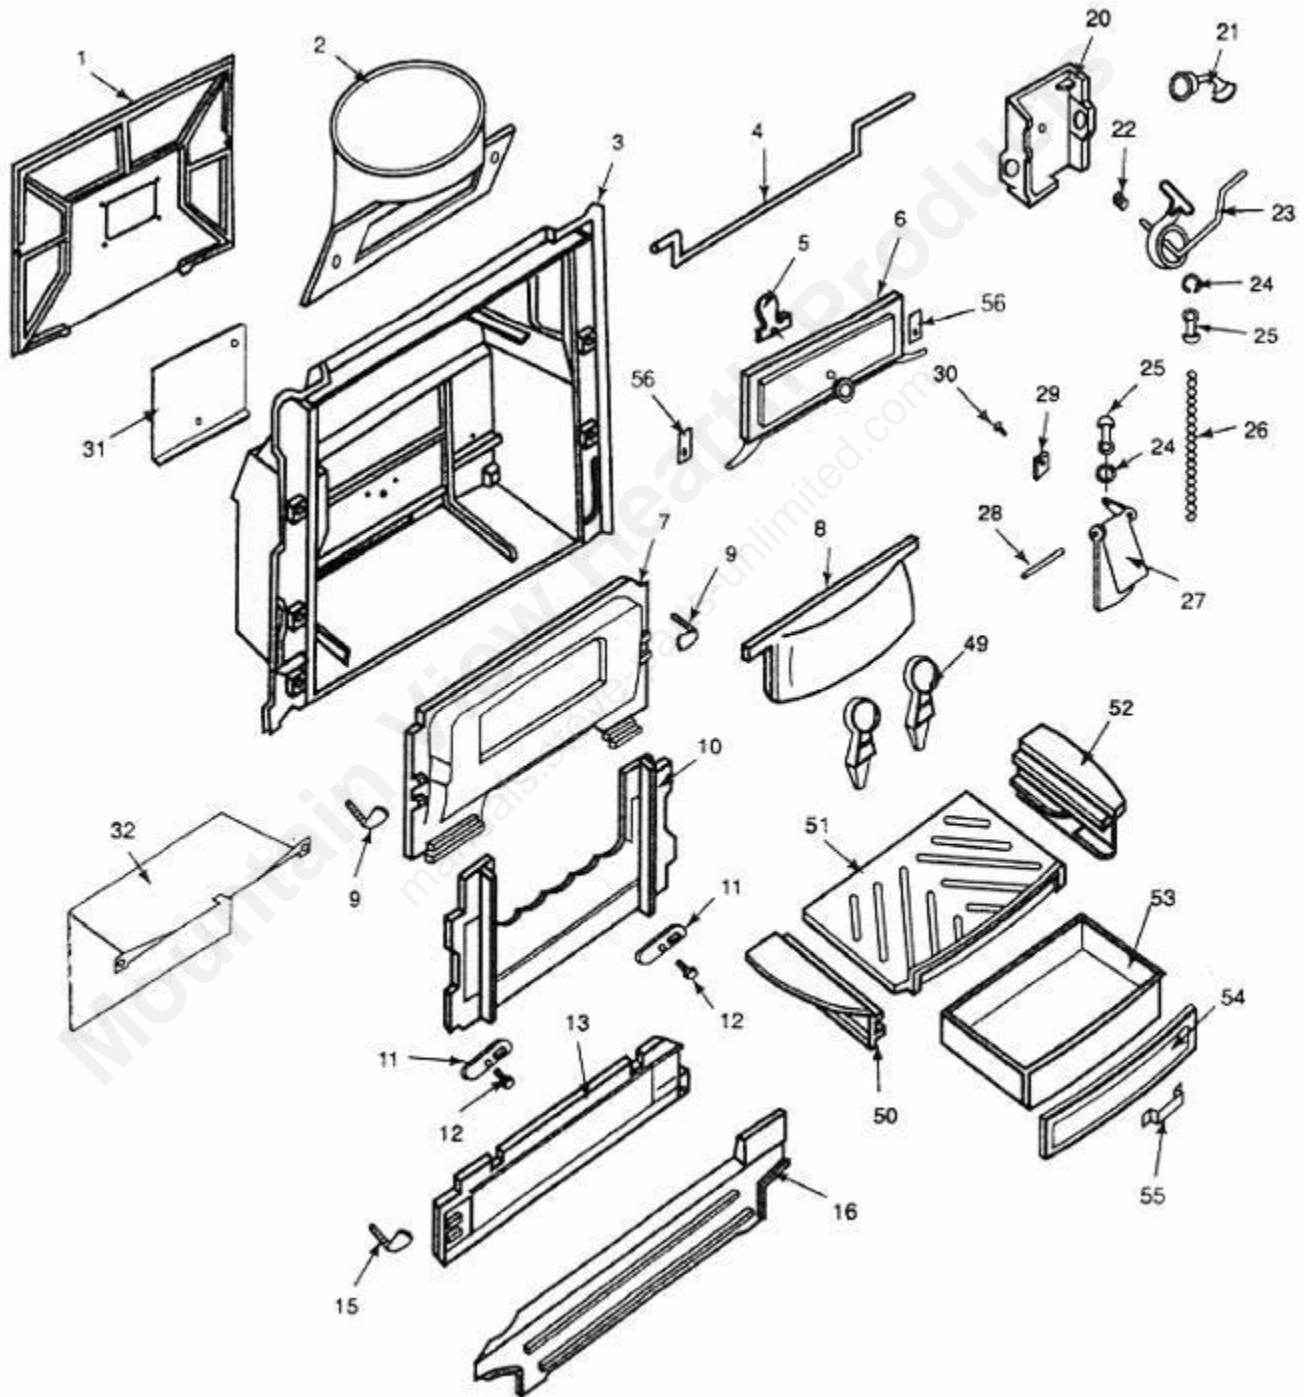

Intrepid II 1676

Parts List

Ref #	Part Number	Description of Parts
1	1306762	Secondary Air Cover
2	1306561	Flue Collar
3	1308662	Back Panel
4	1602523	Damper Rod
5	1306725	Damper D-Plate
6	1306701	Damper
7	1306702	Damper Housing
8	1306763	Throat Hood
9	1201583	Weld Screw
10	1306703	Upper Fireback
11	1306724	Fireback Clamp
12	1201456	3/8" - 16 X 1 1/2" Hex Bolt
13	1306704	Lower Fireback
15	1201583	Weld Screw
16	1306706	Rear Air Tube
20	1306711	Thermostat Cover
21	1600610	Damper Handle Stub
22	1201846	Friction Spring
23	1601420	Primary Thermostat Assembly
24	1601408	Thermostat Clip
25	1201972	Ball Chain Fitting (2)
26	1201960	Ball Chain
27	1306710	Primary Air Flap
28	1601551	Air Flap Pin
29	1601396	Clip
30	1200983	10 – 24 X 3/8" Pan Head Bolt
31	1608955	Cover Plate
32	1401158	Flue Gas Deflector
49	1306717	Andiron
50	1308651	Left Insert
51	1308652	Grate
52	1308650	Right Insert
53	1400951	Ashpan
54	1306522	Ashpan Front

55	30000973	Ashpan Handle
56	1601488	Damper Tab
59	1306356	Griddle
60	1301832	Right Griddle Quadrant
61	1301807	Left Griddle Quadrant
62	1308657	Top
63	1306723	Right Side
64	1306764	Bottom
65	1306709	Left Side
66	1306333	Leg
67	1601640	Tie Rod
68	1201432	Leg Bolt
69	1308653	Right Air Manifold
70	1308654	Left Air Manifold
71	1600660	Handle Holder
75	1308647	Front
83	1308649	Left Door
84	1401157	Left Glass Panel
85	1308648	Right Door
86	1401156	Right Glass Panel
90	1201294	Handle Bolt
91	1600620	Ceramic Handle
92	1600650	Handle Insert
93	1600608	Front Door Handle
94	5004022	Griddle handle Assembly
95	1203556	Gasket Fiberglass 3/16" 4nd Blk