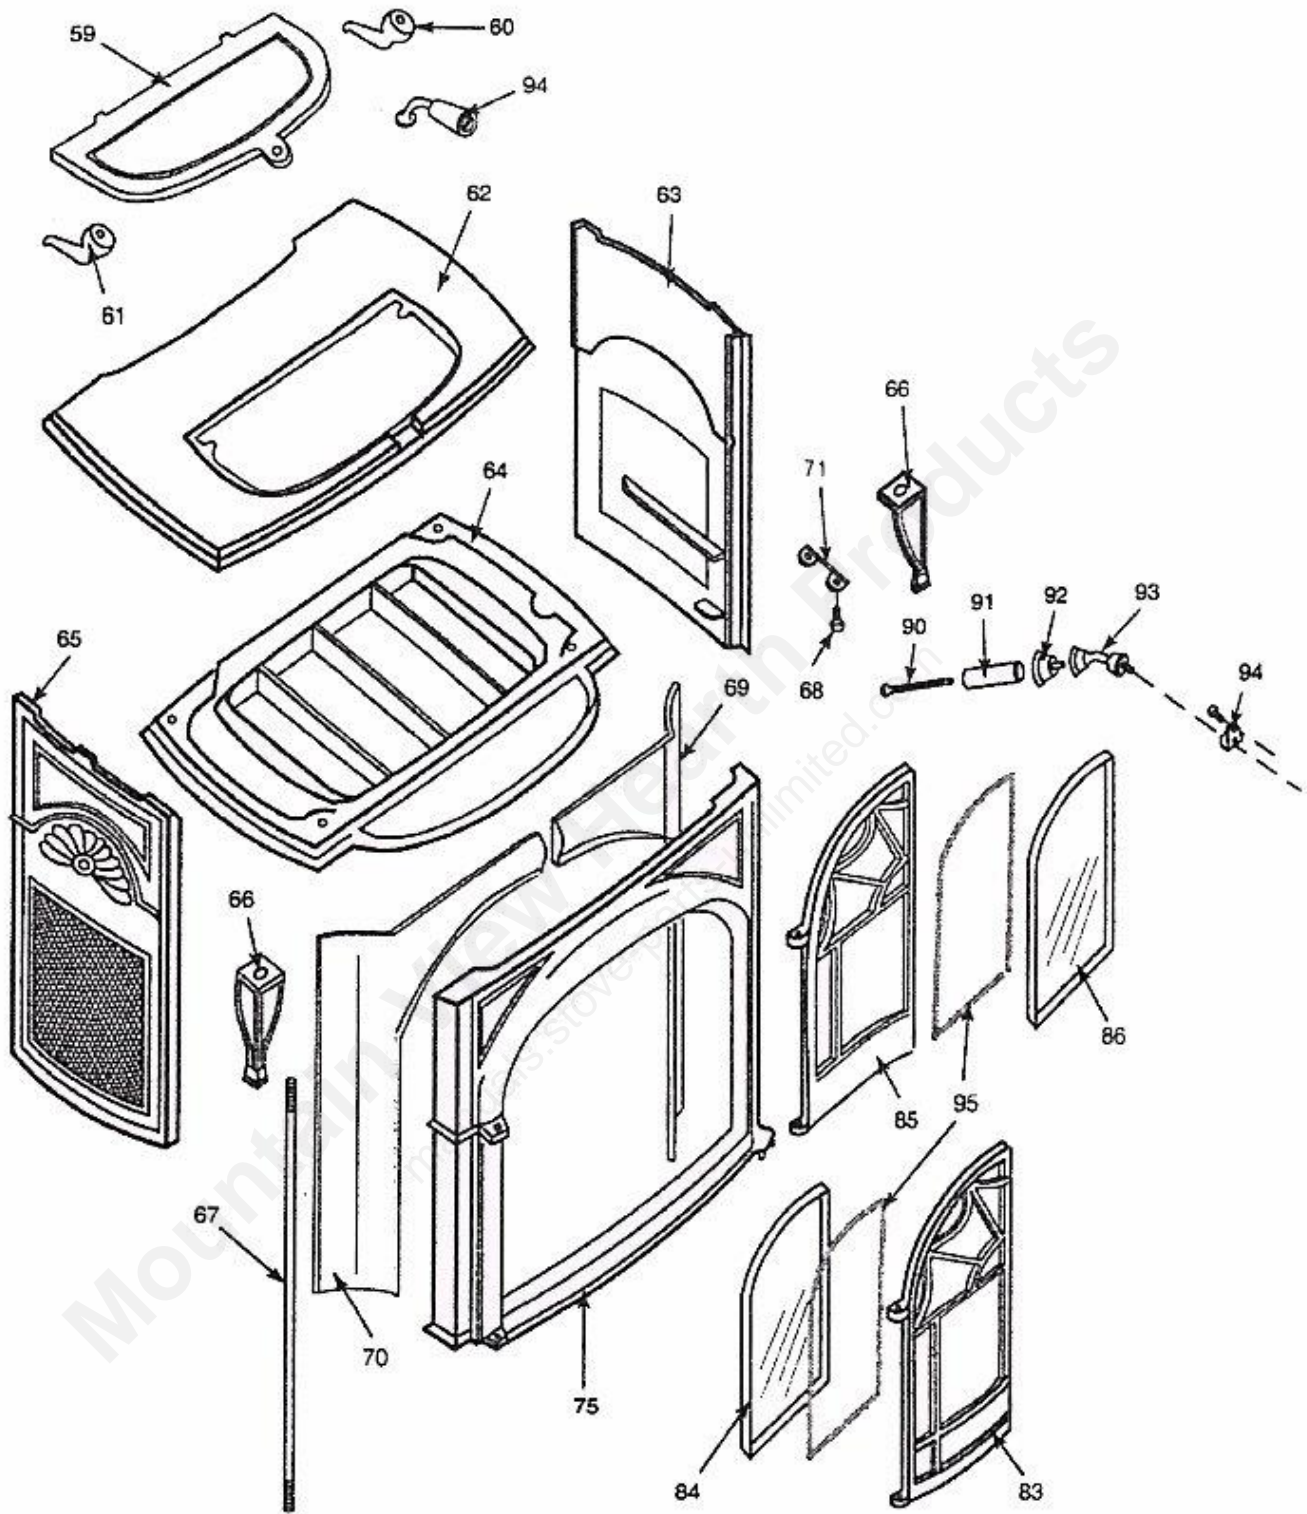

Intrepid II 1676

Parts List

Ref #	Part Number	Description of Parts
1	1306762	Secondary Air Cover
2	1306561	Flue Collar
3	1308662	Back Panel
4	1602523	Damper Rod
5	1306725	Damper D-Plate
6	1306701	Damper
7	1306702	Damper Housing
8	1306763	Throat Hood
9	1201583	Weld Screw
10	1306703	Upper Fireback
11	1306724	Fireback Clamp
12	1201456	3/8" - 16 X 1 1/2" Hex Bolt
13	1306704	Lower Fireback
15	1201583	Weld Screw
16	1306706	Rear Air Tube
20	1306711	Thermostat Cover
21	1600610	Damper Handle Stub
22	1201846	Friction Spring
23	1601420	Primary Thermostat Assembly
24	1601408	Thermostat Clip
25	1201972	Ball Chain Fitting (2)
26	1201960	Ball Chain
27	1306710	Primary Air Flap
28	1601551	Air Flap Pin
29	1601396	Clip
30	1200983	10 – 24 X 3/8" Pan Head Bolt
31	1608955	Cover Plate
32	1401158	Flue Gas Deflector
49	1306717	Andiron
50	1308651	Left Insert
51	1308652	Grate
52	1308650	Right Insert
53	1400951	Ashpan
54	1306522	Ashpan Front

55	30000973	Ashpan Handle
56	1601488	Damper Tab
59	1306356	Griddle
60	1301832	Right Griddle Quadrant
61	1301807	Left Griddle Quadrant
62	1308657	Top
63	1306723	Right Side
64	1306764	Bottom
65	1306709	Left Side
66	1306333	Leg
67	1601640	Tie Rod
68	1201432	Leg Bolt
69	1308653	Right Air Manifold
70	1308654	Left Air Manifold
71	1600660	Handle Holder
75	1308647	Front
83	1308649	Left Door
84	1401157	Left Glass Panel
85	1308648	Right Door
86	1401156	Right Glass Panel
90	1201294	Handle Bolt
91	1600620	Ceramic Handle
92	1600650	Handle Insert
93	1600608	Front Door Handle
94	5004022	Griddle handle Assembly
95	1203556	Gasket Fiberglass 3/16" 4nd Blk