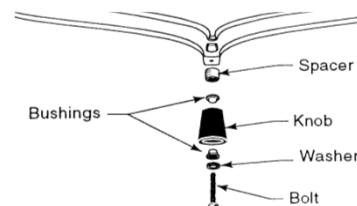

500-4024 Pawl Assembly c/w jam nut may be substituted for 500-4025. It is identical to parts to the left but has a socket set screw striker plate.

Ash Door and Front Door Roller Pawl Assembly (**As of Sept 2010**)

30005157 Roller Assembly
1200417 Pawl Set Screw Only
63D0069 Spring Washer
1203210 Striker Bolt Nut Only

30002362 (**Disc Sept 2010**)

1200417 Pawl Assembly Complete Short Adjustment (Front Door)
1200461 Pawl Set Screw Only
1200461 Striker Bolt Only 3/4"
1203210 Striker Bolt Nut Only

1203290
1203157

Large Pawl Jam Nut Only Ash Door
Large Pawl Jam Nut Front Door

0004342 (Discontinued)

1600620 Beige Ceramic Fallaway Handle Complete Nickel Nub
1600650 Beige Ceramic Fallaway Handle Ceramic Part Only
Ceramic Fallaway Handle Nickel Nub Only

0004345 (Discontinued 07/07)

1201294 Black Ceramic Fallaway Handle Brushed Nickel Nub
Ceramic Fallaway Handle Screw Only
20006381 Black Ceramic Fallaway Handle Ceramic Part Only
30002714 Black Fallaway Handle Brushed Nickel Nub Only
30004175 (As of 07/07) Wooden Fallaway Handle Complete Brushed Nickel Nub
30002714 Black Fallaway Handle Brushed Nickel Nub Only
1600664 Wooden Handle Black
1201310 Damper Handle Wood Screw Only

0004362

1600657 Griddle Handle Complete
1600070 Griddle Handle Knob Only
1200907 Griddle Handle Spacer Only
1201895 Griddle Handle Bolt Only
1202475 Griddle Handle Bushing (2) Only
Washer