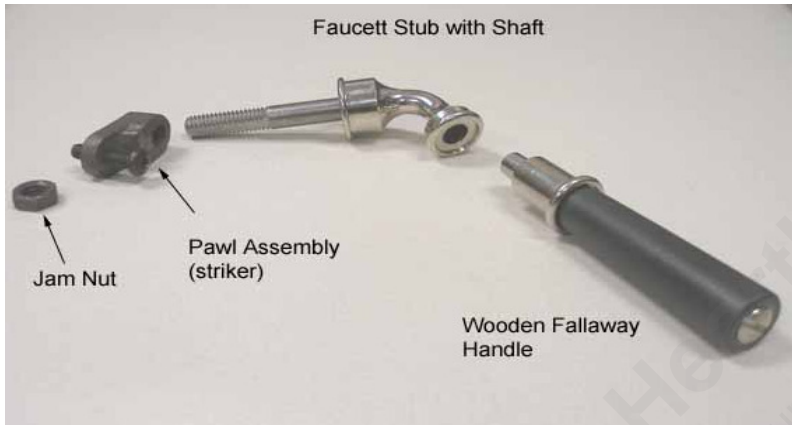

Typical Current Vermont Castings Handle Assembled

Damper Stub with Set Screw

Typical Current Vermont Castings Handle Parts

Encore Catalytic Handle Stub with Door Bolt

**30005157 Roller Pawl
Used on Selected
Models**