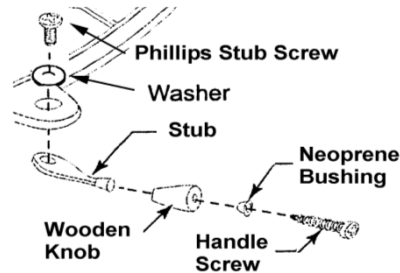

Damper Handle Assembly

5004265 (0004356) (Disc)
30002720 (Rep 5004265)

- 1200563 Damper Handle Stub Nickel c/w Set Screw
- 1200563 Damper Handle Stub Brushed Nickel c/w Set Screw
- 1200563 Damper Handle Set Screw Only

1201310
1600664

- 1201310 Damper Handle Wood Screw Only
- 1600664 Damper Handle Wood Part Only

0004360

- 1600881 Griddle Handle Complete
- 1600661 Griddle Handle Stub Only
- 1201308 Griddle Knob Only
- 1200996 Griddle Handle Wood Screw
- 1202473 Griddle Handle Stub Washer
- 1201900 Griddle Bushing