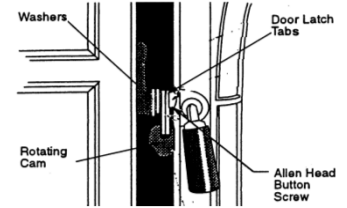

ACCLAIM HANDLES

5000313

- 1600623 Door Handle Complete
- 1201843 Door Handle Shaft Only
- 1200996 Door Latch Spring Only (on door back of door)
- 1600155 Truss Head Phillips Screw (holds spring)
- 1300813 Acclaim Door Handle Hook Only (2490)
- 1600663 Acclaim Door Handle Hook Only (0041)
- 1203290 Door Handle Wood Only
- 1203290 Door Handle Latch Lock Nut Only