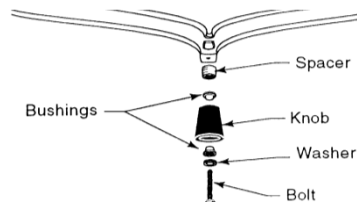

DEFIANT NON CAT 1610

5004237 (0004370) (Disc) Front Door Faucet Nickel with Shaft (Vertical)
30002717 (Rep 5004237) Front Door Faucet Brushed Nickel with Shaft

5004224 (NLA)
1600660 Air Thermostat Handle Nickel Complete
Thermostat Handle Wood Knob Only
5004264 Thermostat Handle Stub Nickel c/w Screw Only
1201243 Thermostat Handle Wood Screw Only
30002716 (Rep 5004224)
1600660 Air Thermostat Handle Brushed Nickel Complete
Thermostat Handle Wood Knob Only
1201243 Thermostat Handle Wood Screw Only
1201310 Damper Handle Wood Screw Only
1600664 Damper Handle Wood Part Only

5004265 (0004356) (Disc) Damper Handle Stub Nickel c/w Set Screw
30002720 (Rep 5004265) Damper Handle Stub Brushed Nickel c/w Set Screw
1200563 Damper Handle Set Screw Only

Ash Door Handle
1600622 Ashdoor Handle Shaft Only (**Disc Sept 2010**)
30005301 Ashdoor Handle Shaft Only (**As of Sept 2010**)
1600663 Ashdoor Handle Wood Part Only

5004025 (Disc Sept 2010) Pawl Assembly Ash Door Complete Long Adjustment
1200417 Pawl Set Screw Only
1200907 Striker Bolt Only 1" (replaces 120 0461)
1203210 Striker Bolt Nut Only

500-4024 Pawl Assembly c/w jan nut may be substituted for 500-4025. It is identical to parts to the left but has a socket set screw striker plate.

Ash Door Roller Pawl Assembly (**As of September 2010**)
30005157 Roller Assembly
1200417 Pawl Set Screw Only
63D0069 Spring Washer
1203210 Striker Bolt Nut Only

30002362 (**September 2004**) Pawl Assembly Complete Short Adjustment (Front Door)
1200417 Pawl Set Screw Only
1200461 Striker Bolt Only 3/4"
1203210 Striker Bolt Nut Only

1203290 or 120 157 Large Pawl Jam Nut Only