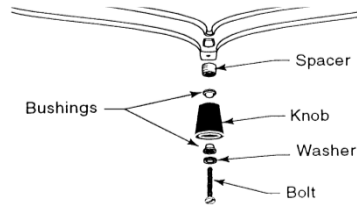

5004025 Pawl Assembly Ash Door Complete Long Adjustment
(replaced by 30002362 with 3/4" striker bolt Sept 04)

- 1200417 Pawl Set Screw Only
- 1200907 Striker Bolt Only 1" (replaces 120 0461)
- 1203210 Striker Bolt Nut Only

500-4024 Pawl Assembly c/w jam nut may be substituted for 500-4025. It is identical to parts to the left but has a socket set screw striker plate.

30002362 Pawl Assembly Complete Short Adjustment

- 1200417 Pawl Set Screw Only
- 120 0461 Striker Bolt Only 3/4"
- 1203210 Striker Bolt Nut Only

1203290 Large Pawl Jam Nut Only

0004342 Beige Ceramic Fallaway Handle Complete Nickel Nub

- 1600620 Beige Ceramic Fallaway Handle Ceramic Part Only
- 1600650 Ceramic Fallaway Handle Nickel Nub Only

0004362 Griddle Handle Complete

- 1600657 Griddle Handle Knob Only
- 1600070 Griddle Handle Spacer Only
- 1200907 Griddle Handle Bolt Only
- 1201895 Griddle Handle Bushing (2) Only
- 1202475 Washer