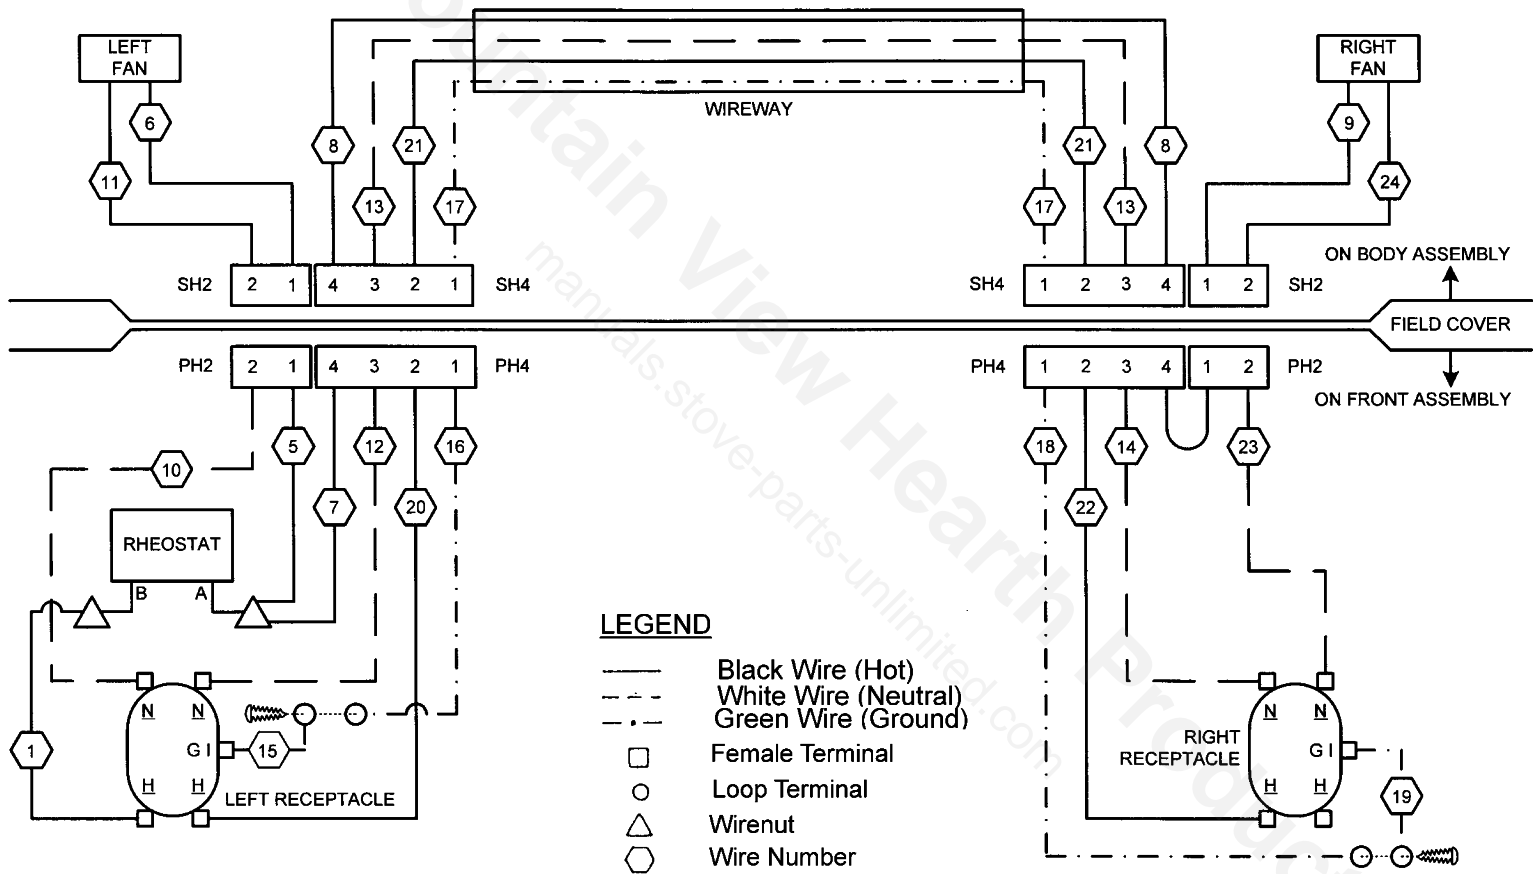

2100 Large WinterWarm (1280 WinterWarm II) Wiring Diagram

LEGEND

- Black Wire (Hot)
- - - White Wire (Neutral)
- . - Green Wire (Ground)
- Female Terminal
- Loop Terminal
- △ Wirenut
- ⬡ Wire Number
- ⊕ Ground Screw (Green)
- SH Socket Housing
- PH Pin Housing
- S Socket
- P Pin