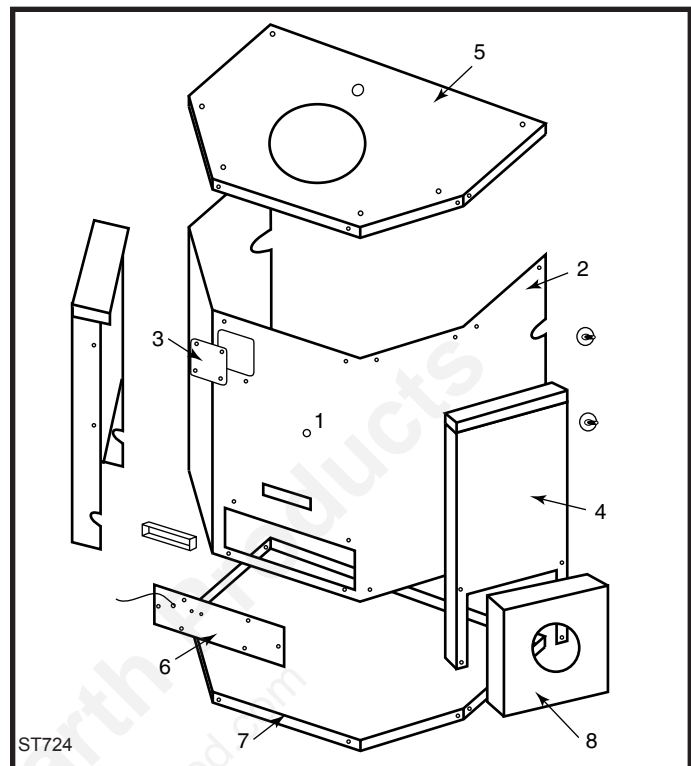

Item Description	Part Number
25. Coil & Shaft, Thermostat Assy.	5003733
26. Side Trim Panel	See Chart Pg. 22
27. Thermostat Cover	1301304
28. Gate Frame II	1301357
29. Left Burnplate	1301338
30. Right Burnplate	1301339
31. Grate	1301365
32. Andiron	1301333
33. Retainer	1301301
34. Ashpan	1402442
35. Fan Cover	1301331
36. Gasket, Fan Cover	1203588
37. Steel Handle Stub	30002723
38. Ashdoor Lockplate	1405797
39. Door Glass (19³/₁₆" x 11³/₈")	1601571
40. Wood Handle	1600682
Wireform Handle	1600694
Insert, Lifter -Brushed Nickel	30002714
41. Mantel	See Chart Pg. 22
42. Damper Housing	1301348
43. Damper	1301347
44. Damper Handle	1301327
45. Damper Rod Connector	1601573
46. Damper Handle Adjusting Plate	1604507
47. Adjustable Airwash Plate	1405815
48. Hook Bolt	1201497
49. Threaded Rod 1/4-20 x 7¹/₂"	1204242
50. Steel Plate 1/4" x 1" x 8"	1405819
51. Wing Nut	1203110
52. Hex Nuts 1/4 20	1203210
53. Washer	1202470
54. Secondary Air Cover Plate	1601492
55. Secondary Air Probe Assy	1601489
56. Secondary Air Link	1601486
57. Secondary Air Flap	1601490
58. Gasket 5/16" Adhesive Backed	1203591
59. Door Handle Assy	30002717
60. Door Handle Pawl Assy	30002362
61. Access Plug	1602516
62. Shield, Primary Air	30002433

Shell Enamel Parts - WinterWarm Small Insert Model 2080			
Part Name	Classic	Sand	Midnight
Door	1301322	1321322	1341322
Side Trim Panel	1301342	1321342	1341342
Mantel	1301320	1321320	1341320

MHSC reserves the right to make changes in design, materials, specifications, prices and discontinue colors and products at any time, without notice.

Small WinterWarm Cabinet

Item Description	Part Number
1. Access Cover	1405817
2. Shell Backside	1405806
3. Outside Airport Cover	1408730
4. Duct	1405800
Duct Cover	1405799
5. Top Shell	1405805
6. Junction Box Cover Plate	1405802
7. Shell Bottom	1405804
Leveller Bolt	1201744
8. Fan	1601578
Rheostat Handle	1601577
Retainer Clips (1-Rheostat Handle)	1601393
Fan Cable Assembly	5003724
Power Cord	1601482
Terminal Strip	1204897
Fan/Shroud Assembly	5003728
Rheostat Cable Assembly	5003721
Shaker Hole Plug	1600561